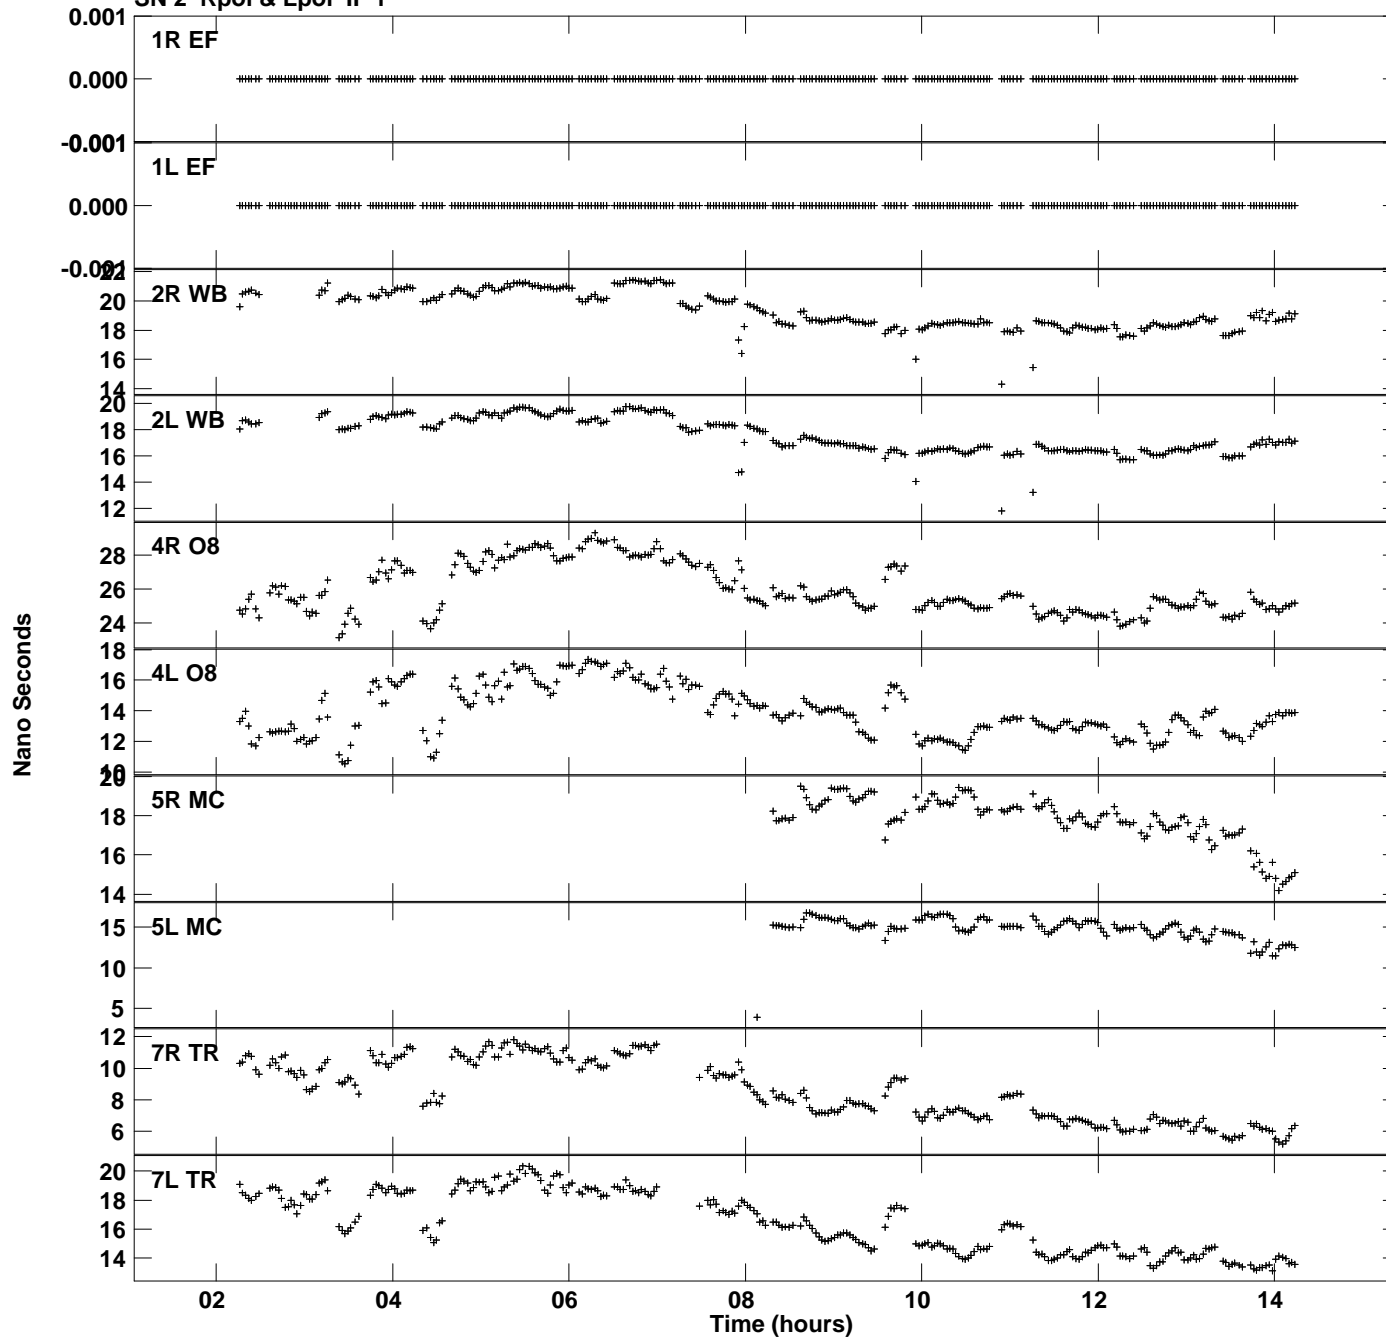

Plot file version 1 created 20-NOV-2015 19:19:22
Delay vs UTC time for EO013_2.UVDATA.1
SN 2 Rpol & Lpol IF 1

Plot file version 2 created 20-NOV-2015 19:19:22
Delay vs UTC time for EO013_2.UVDATA.1
SN 2 Rpol & Lpol IF 1