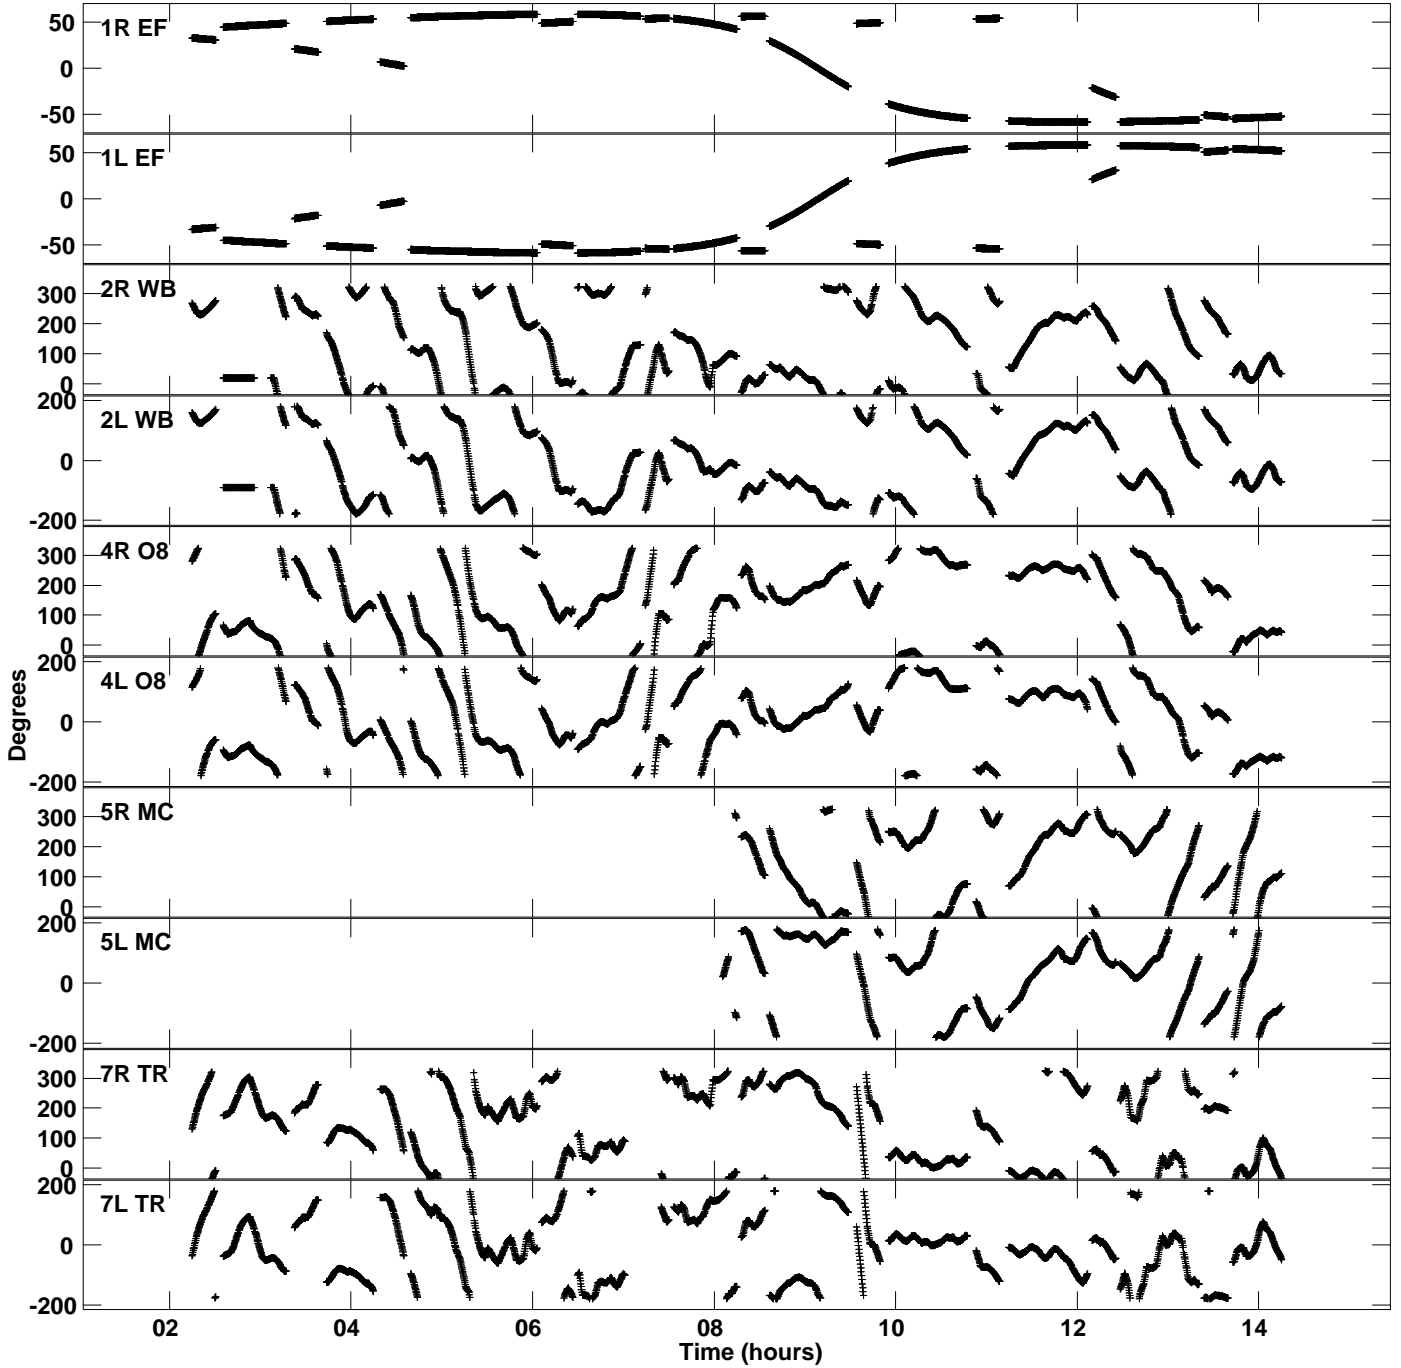

Plot file version 1 created 20-NOV-2015 19:19:21
Gain phs vs UTC time for EO013_2.UVDATA.1
CL 3 Rpol & Lpol IF 1

Plot file version 2 created 20-NOV-2015 19:19:21
Gain phs vs UTC time for EO013_2.UVDATA.1
CL 3 Rpol & Lpol IF 1