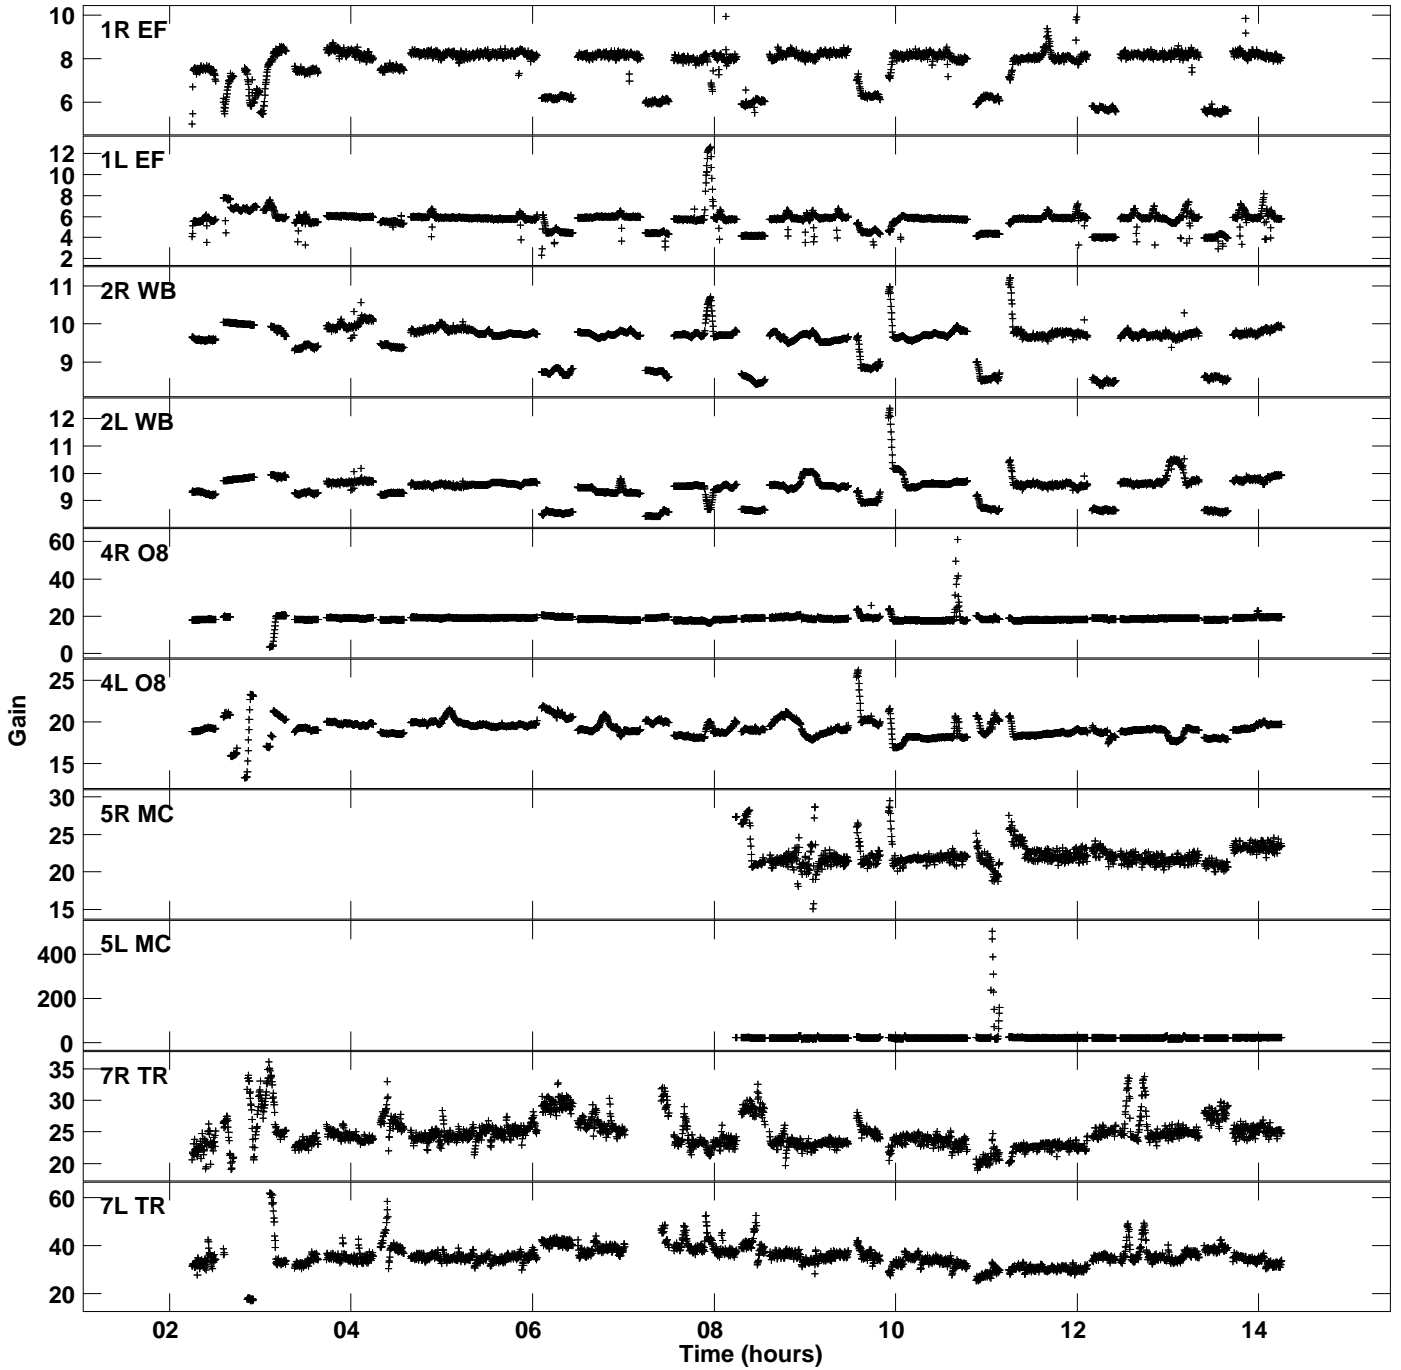

Plot file version 1 created 20-NOV-2015 19:36:33
Gain amp vs UTC time for EO013_2.TMP.1
CL 4 Rpol & Lpol IF 1

Plot file version 2 created 20-NOV-2015 19:36:33
Gain amp vs UTC time for EO013_2.TMP.1
CL 4 Rpol & Lpol IF 1