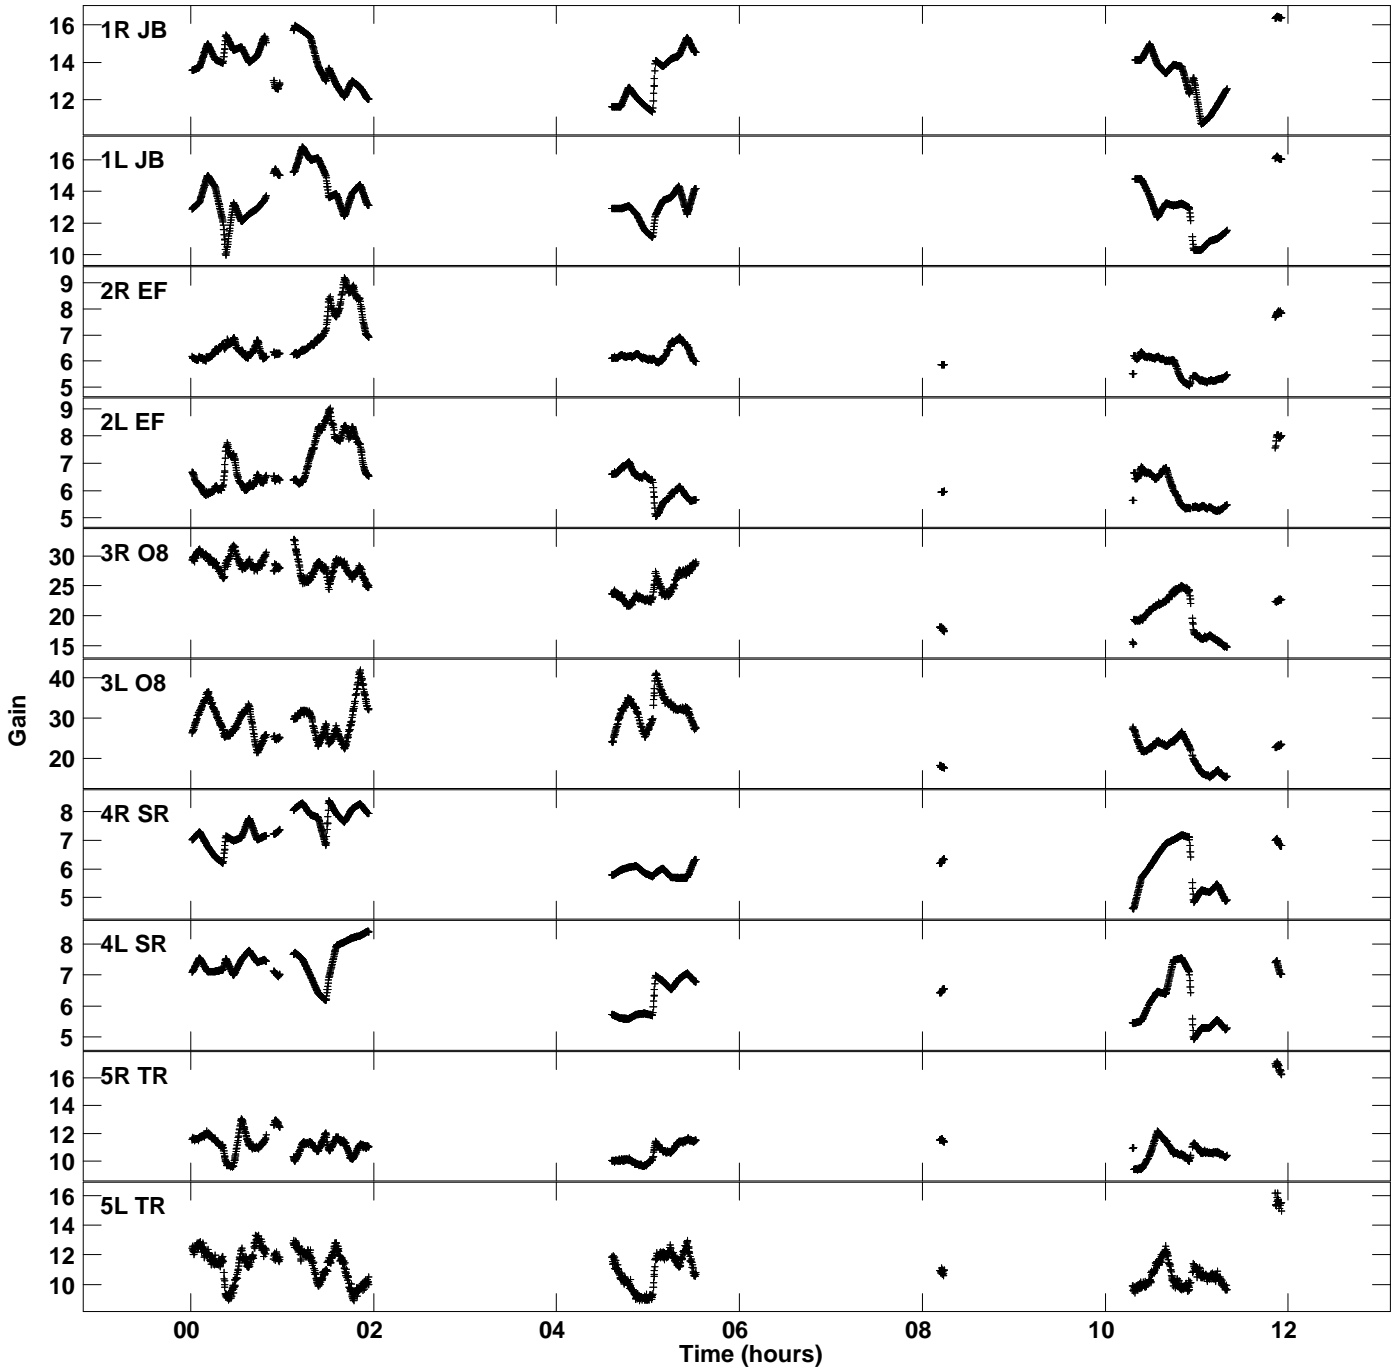

Plot file version 1 created 15-APR-2020 18:23:25
Gain amp vs UTC time for EO016C_3.TMP.1
CL 4 Rpol & Lpol IF 1

Plot file version 2 created 15-APR-2020 18:23:25
Gain amp vs UTC time for EO016C_3.TMP.1
CL 4 Rpol & Lpol IF 1