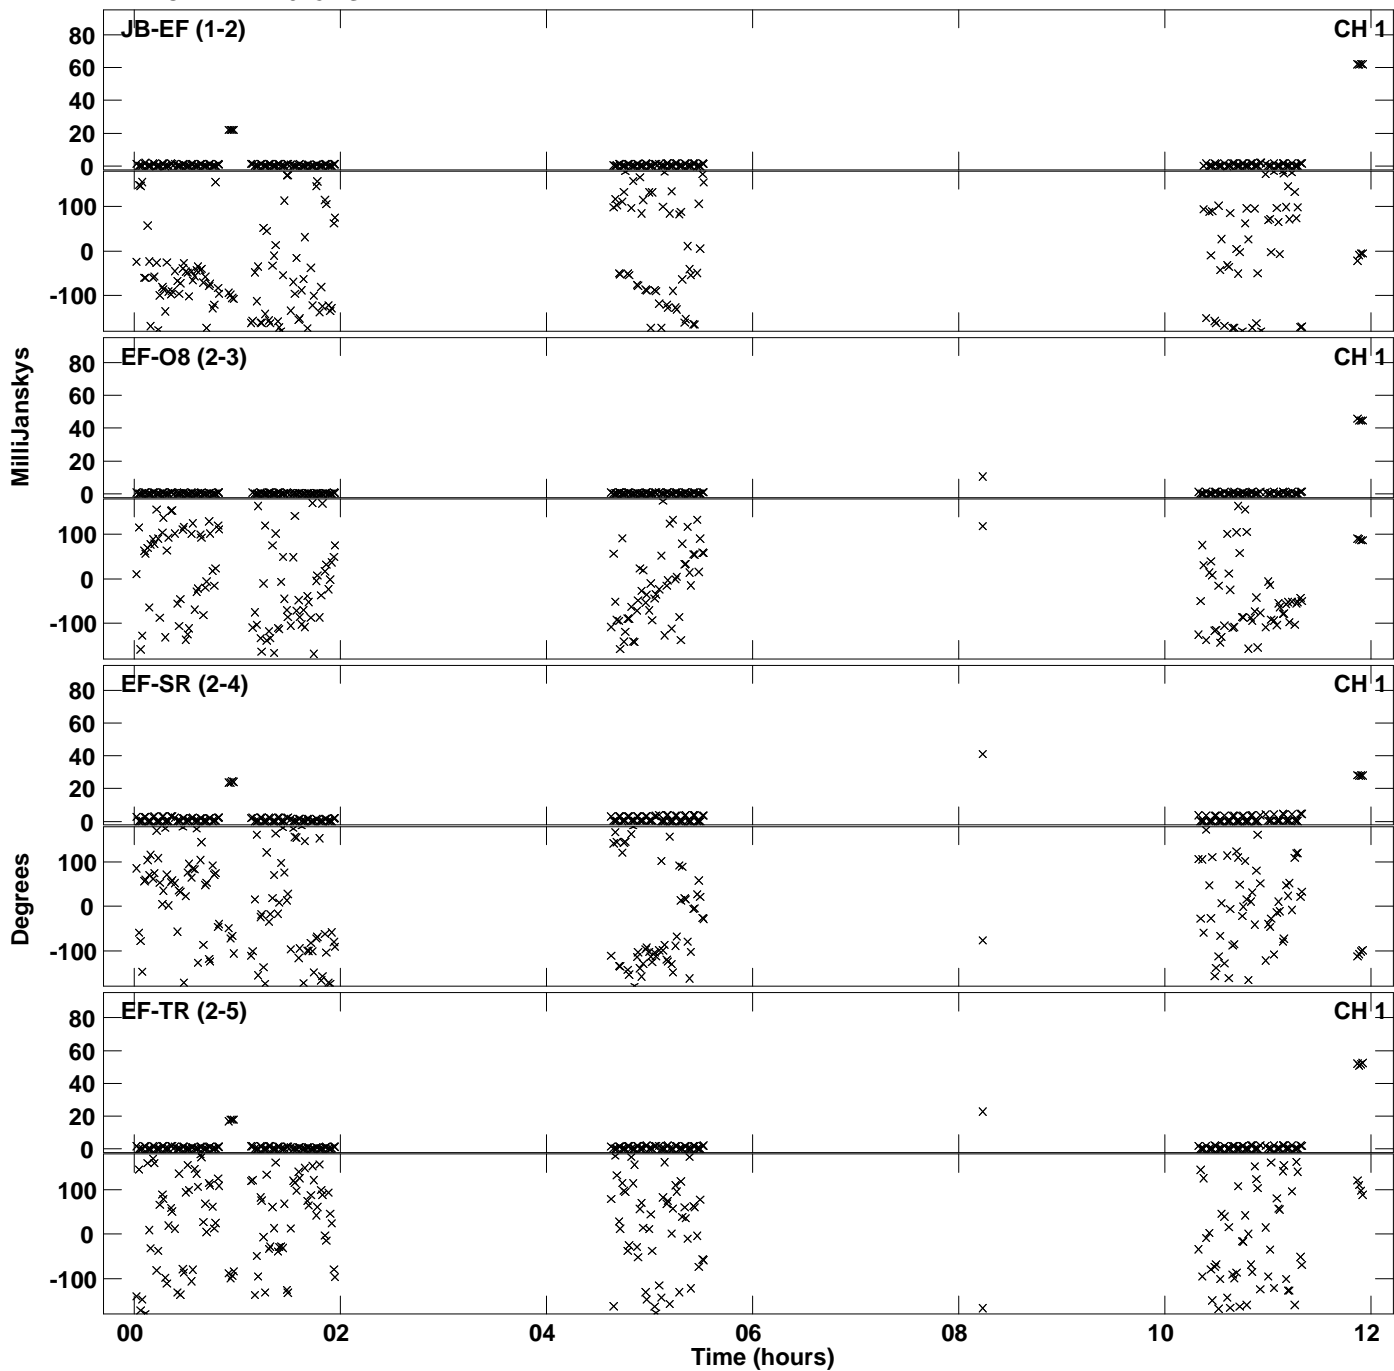

Plot file version 1 created 15-APR-2020 17:09:44  
Amplitude andPhase vs Time for EO016C 3.UVDATA.1 Vect aver.  
IF 1 CHAN 1 - 2048 STK LL

Plot file version 2 created 15-APR-2020 17:09:44  
Amplitude and Phase vs Time for EO016C 3.UVDATA.1 Vect aver.  
IF 1 CHAN 1 - 2048 STK LL

PLot file version 3 created 15-APR-2020 17:09:44  
Amplitude andPhase vs Time for EO016C 3.UVDATA.1 Vect aver.  
IF 1 CHAN 1 - 2048 STK LL

Plot file version 4 created 15-APR-2020 17:14:03  
Amplitude andPhase vs Time for EO016C 3.UVDATA.1 Vect aver.  
IF 1 CHAN 1 - 2048 STK RR

Plot file version 5 created 15-APR-2020 17:14:03  
Amplitude andPhase vs Time for EO016C 3.UVDATA.1 Vect aver.  
IF 1 CHAN 1 - 2048 STK RR

PLot file version 6 created 15-APR-2020 17:14:04  
Amplitude andPhase vs Time for EO016C 3.UVDATA.1 Vect aver.  
IF 1 CHAN 1 - 2048 STK RR