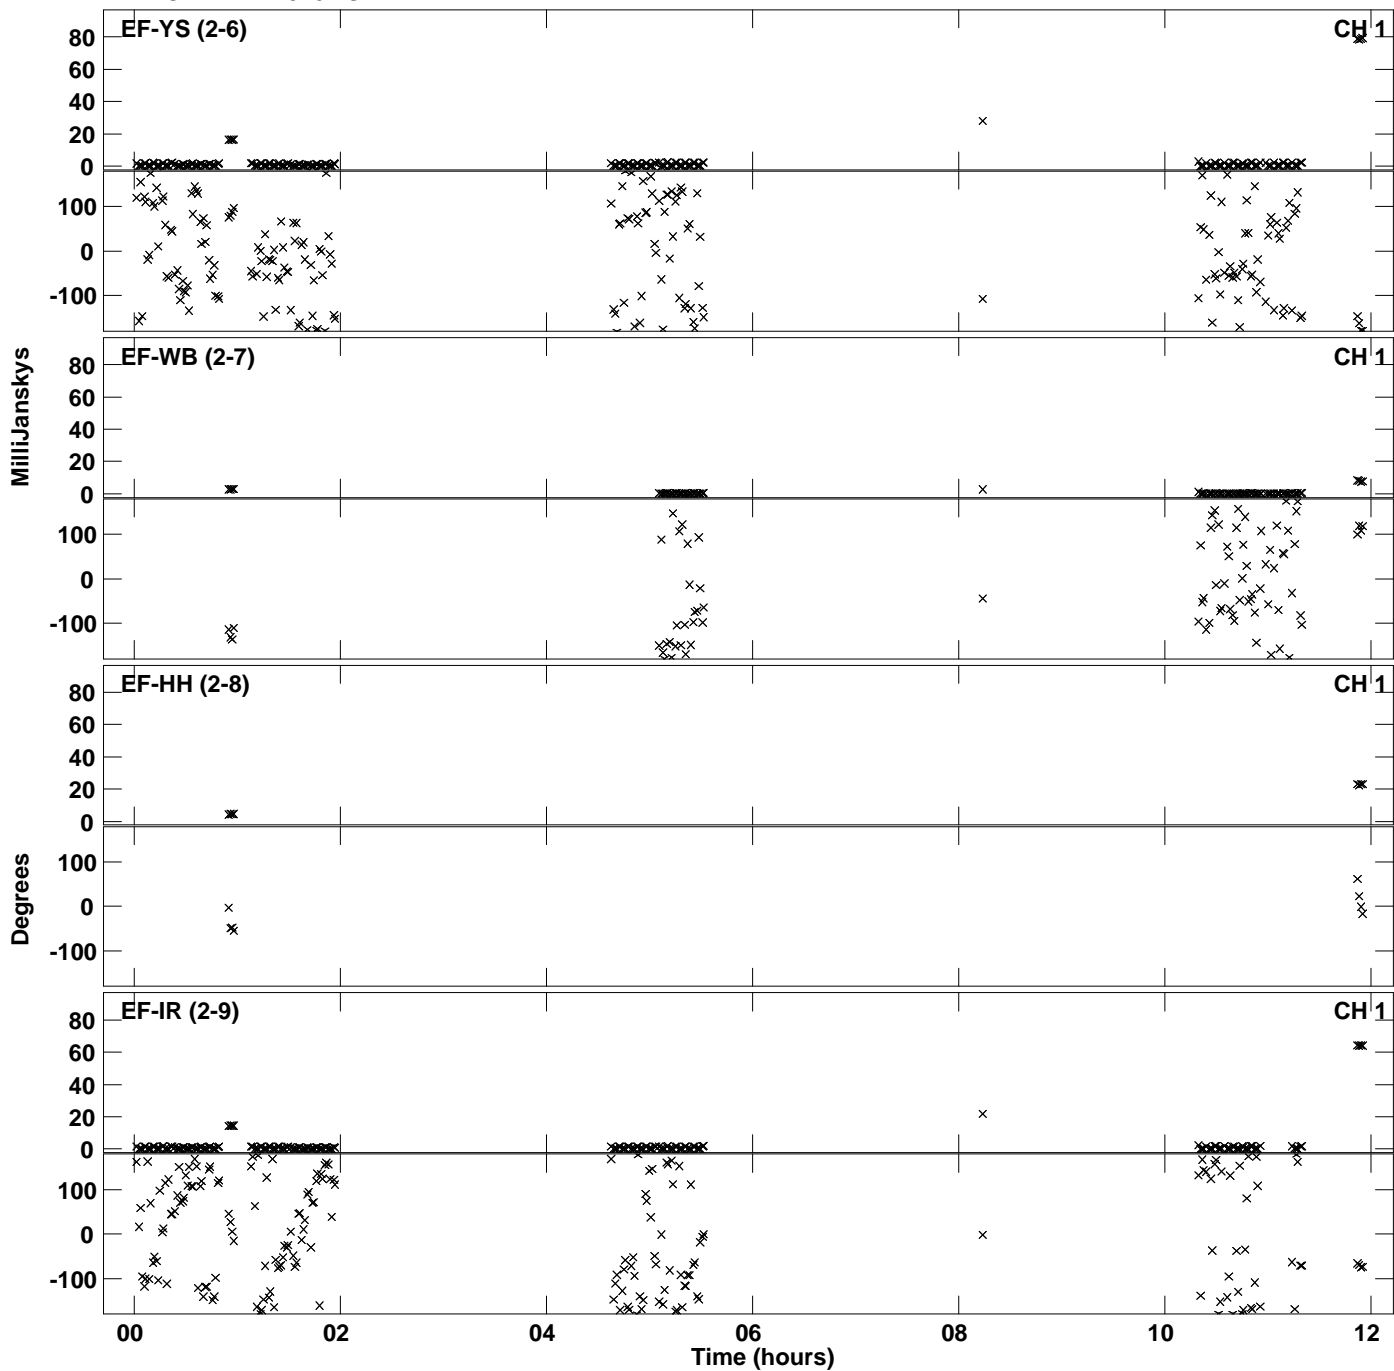

Plot file version 1 created 15-APR-2020 17:09:44  
Amplitude andPhase vs Time for EO016C 3.UVDATA.1 Vect aver.  
IF 1 CHAN 1 - 2048 STK LL

Plot file version 2 created 15-APR-2020 17:09:44  
Amplitude and Phase vs Time for EO016C 3.UVDATA.1 Vect aver.  
IF 1 CHAN 1 - 2048 STK LL

PLot file version 3 created 15-APR-2020 17:09:44  
Amplitude andPhase vs Time for EO016C 3.UVDATA.1 Vect aver.  
IF 1 CHAN 1 - 2048 STK LL

Plot file version 4 created 15-APR-2020 17:14:03  
Amplitude andPhase vs Time for EO016C 3.UVDATA.1 Vect aver.  
IF 1 CHAN 1 - 2048 STK RR

Plot file version 5 created 15-APR-2020 17:14:03  
Amplitude andPhase vs Time for EO016C 3.UVDATA.1 Vect aver.  
IF 1 CHAN 1 - 2048 STK RR

PLot file version 6 created 15-APR-2020 17:14:04  
Amplitude andPhase vs Time for EO016C 3.UVDATA.1 Vect aver.  
IF 1 CHAN 1 - 2048 STK RR