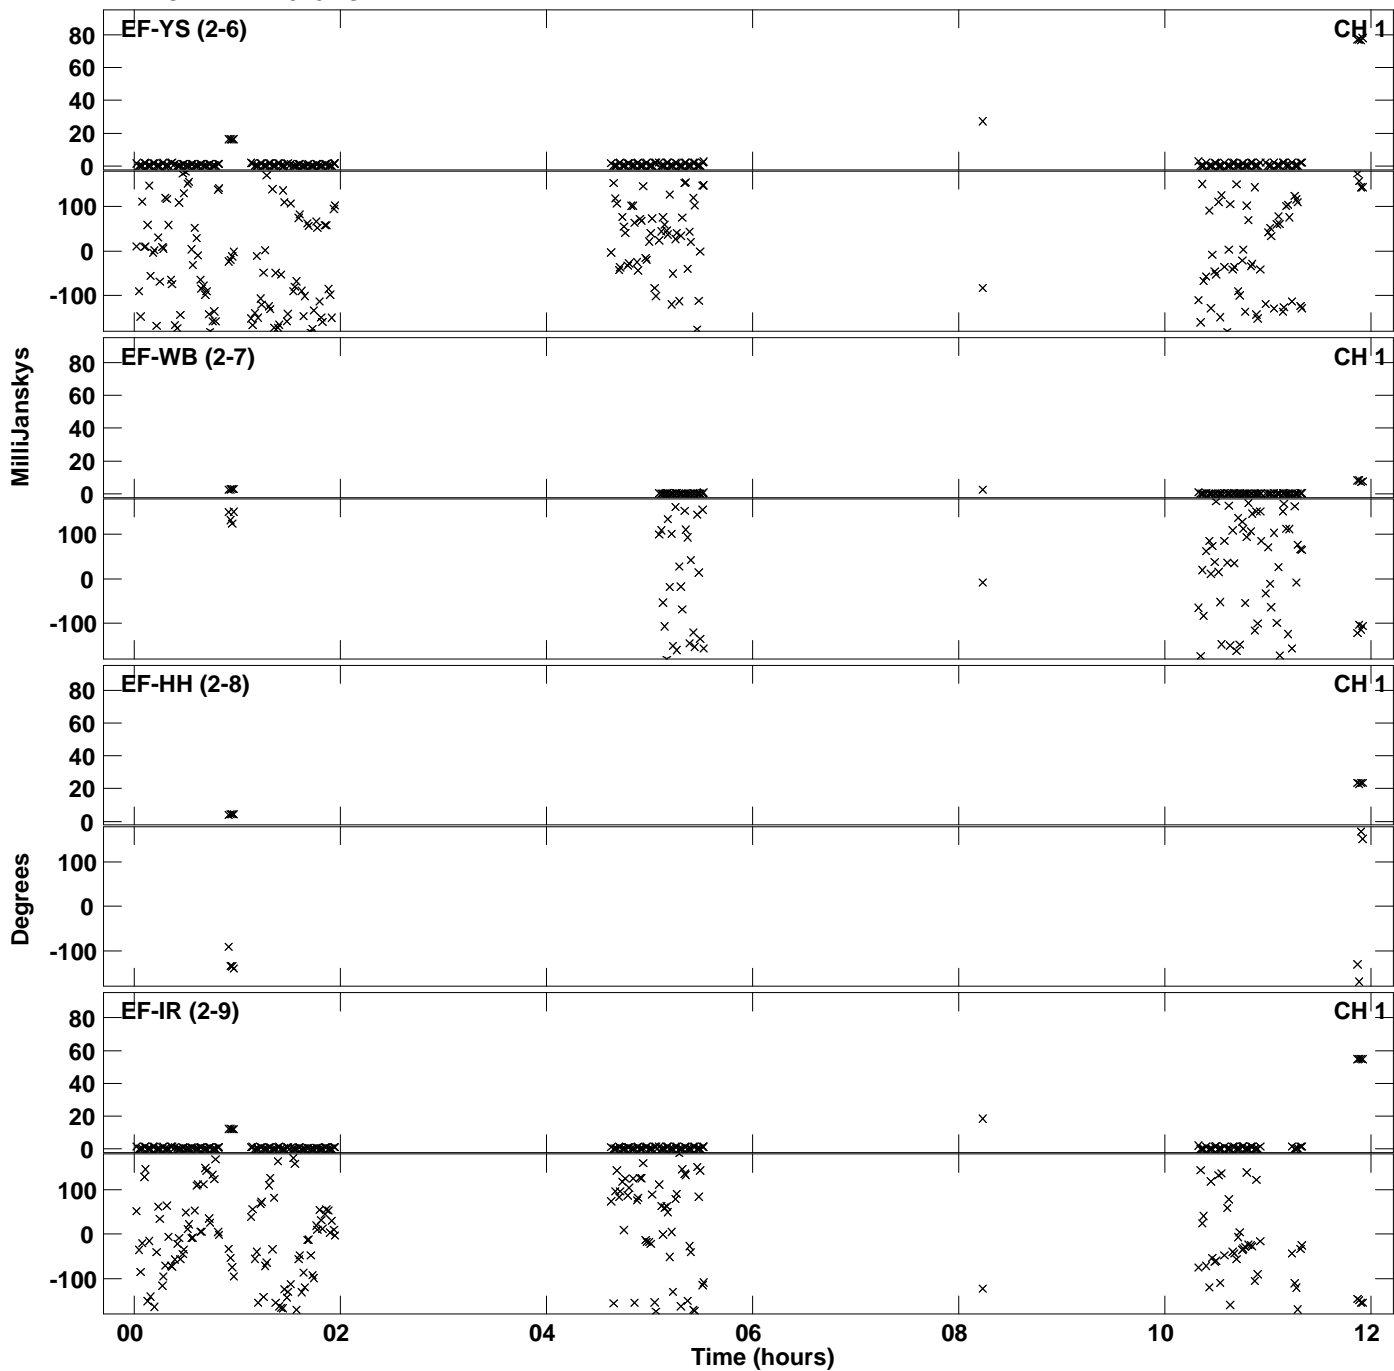

Plot file version 1 created 15-APR-2020 17:09:44  
Amplitude andPhase vs Time for EO016C 3.UVDATA.1 Vect aver.  
IF 1 CHAN 1 - 2048 STK LL

Plot file version 2 created 15-APR-2020 17:09:44  
Amplitude and Phase vs Time for EO016C 3.UVDATA.1 Vect aver.  
IF 1 CHAN 1 - 2048 STK LL

PLot file version 3 created 15-APR-2020 17:09:44  
Amplitude andPhase vs Time for EO016C 3.UVDATA.1 Vect aver.  
IF 1 CHAN 1 - 2048 STK LL

Plot file version 4 created 15-APR-2020 17:14:03  
Amplitude andPhase vs Time for EO016C 3.UVDATA.1 Vect aver.  
IF 1 CHAN 1 - 2048 STK RR

Plot file version 5 created 15-APR-2020 17:14:03  
Amplitude andPhase vs Time for EO016C 3.UVDATA.1 Vect aver.  
IF 1 CHAN 1 - 2048 STK RR

PLot file version 6 created 15-APR-2020 17:14:04  
Amplitude andPhase vs Time for EO016C 3.UVDATA.1 Vect aver.  
IF 1 CHAN 1 - 2048 STK RR