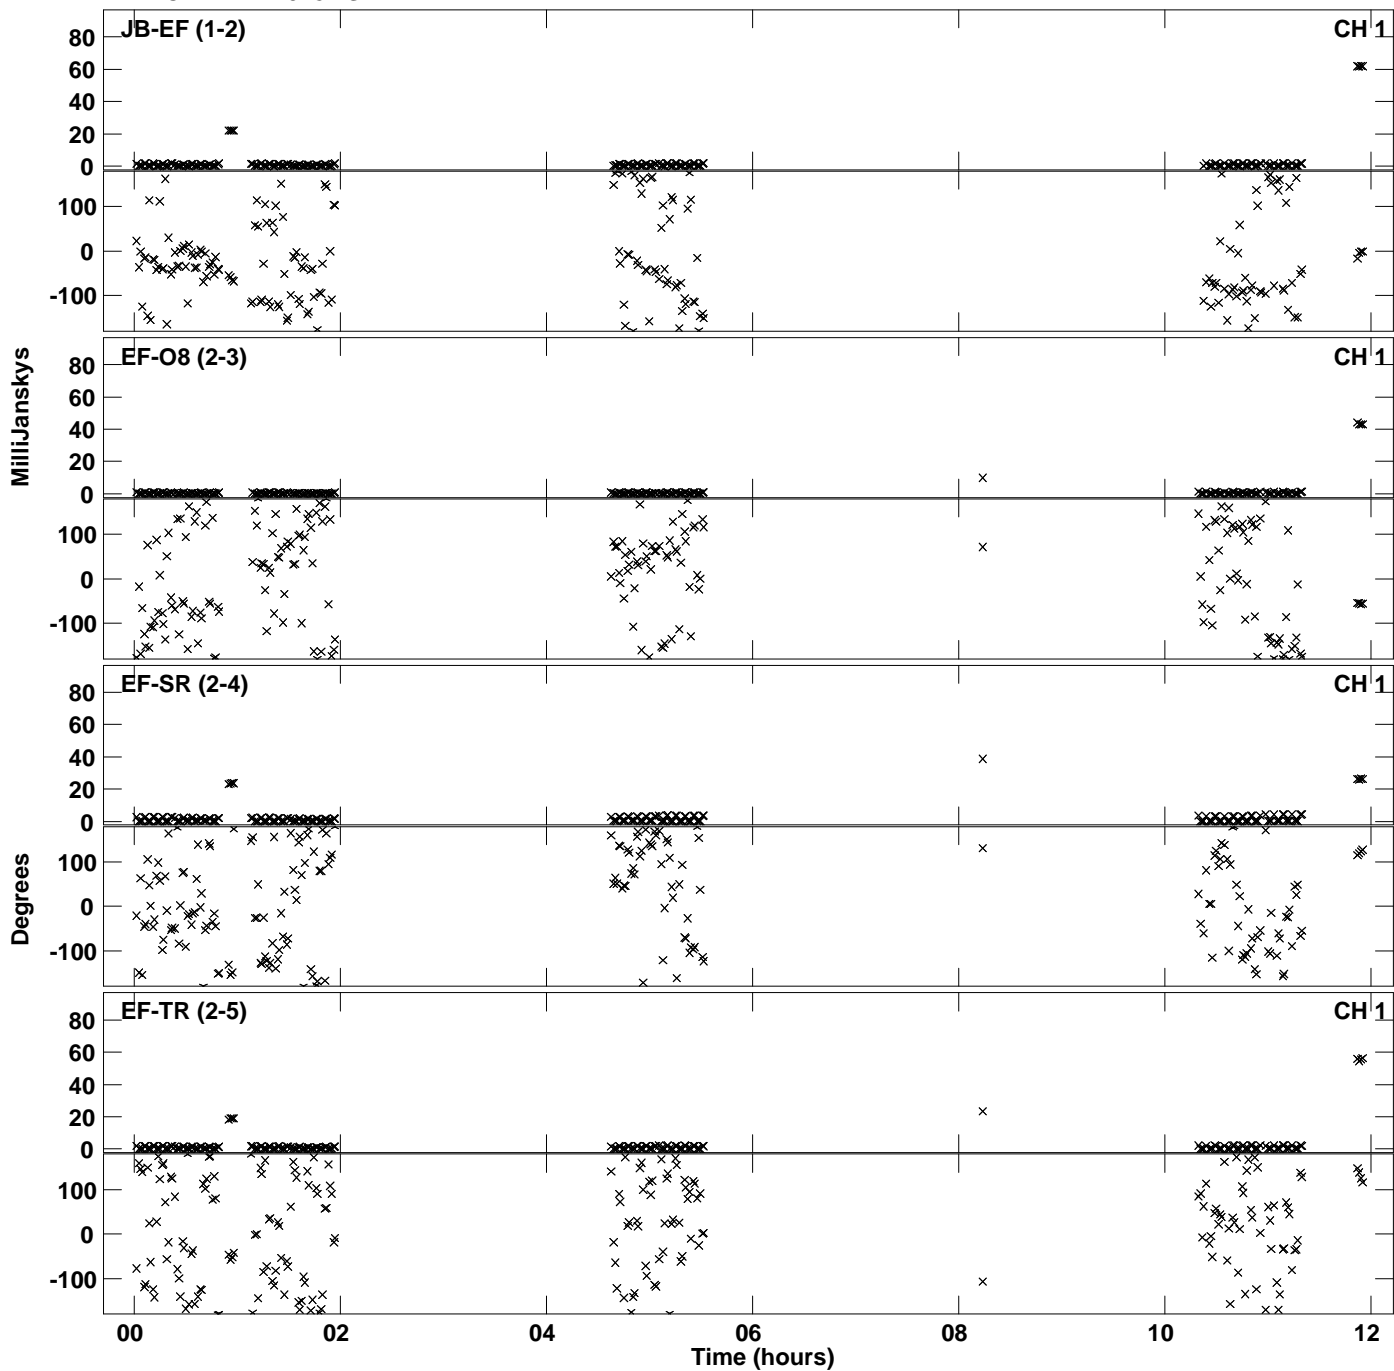

Plot file version 1 created 15-APR-2020 17:09:44  
Amplitude andPhase vs Time for EO016C 3.UVDATA.1 Vect aver.  
IF 1 CHAN 1 - 2048 STK LL

Plot file version 2 created 15-APR-2020 17:09:44  
Amplitude and Phase vs Time for EO016C 3.UVDATA.1 Vect aver.  
IF 1 CHAN 1 - 2048 STK LL

PLot file version 3 created 15-APR-2020 17:09:44  
Amplitude andPhase vs Time for EO016C 3.UVDATA.1 Vect aver.  
IF 1 CHAN 1 - 2048 STK LL

Plot file version 4 created 15-APR-2020 17:14:03  
Amplitude andPhase vs Time for EO016C 3.UVDATA.1 Vect aver.  
IF 1 CHAN 1 - 2048 STK RR

Plot file version 5 created 15-APR-2020 17:14:03  
Amplitude andPhase vs Time for EO016C 3.UVDATA.1 Vect aver.  
IF 1 CHAN 1 - 2048 STK RR

PLot file version 6 created 15-APR-2020 17:14:04  
Amplitude andPhase vs Time for EO016C 3.UVDATA.1 Vect aver.  
IF 1 CHAN 1 - 2048 STK RR