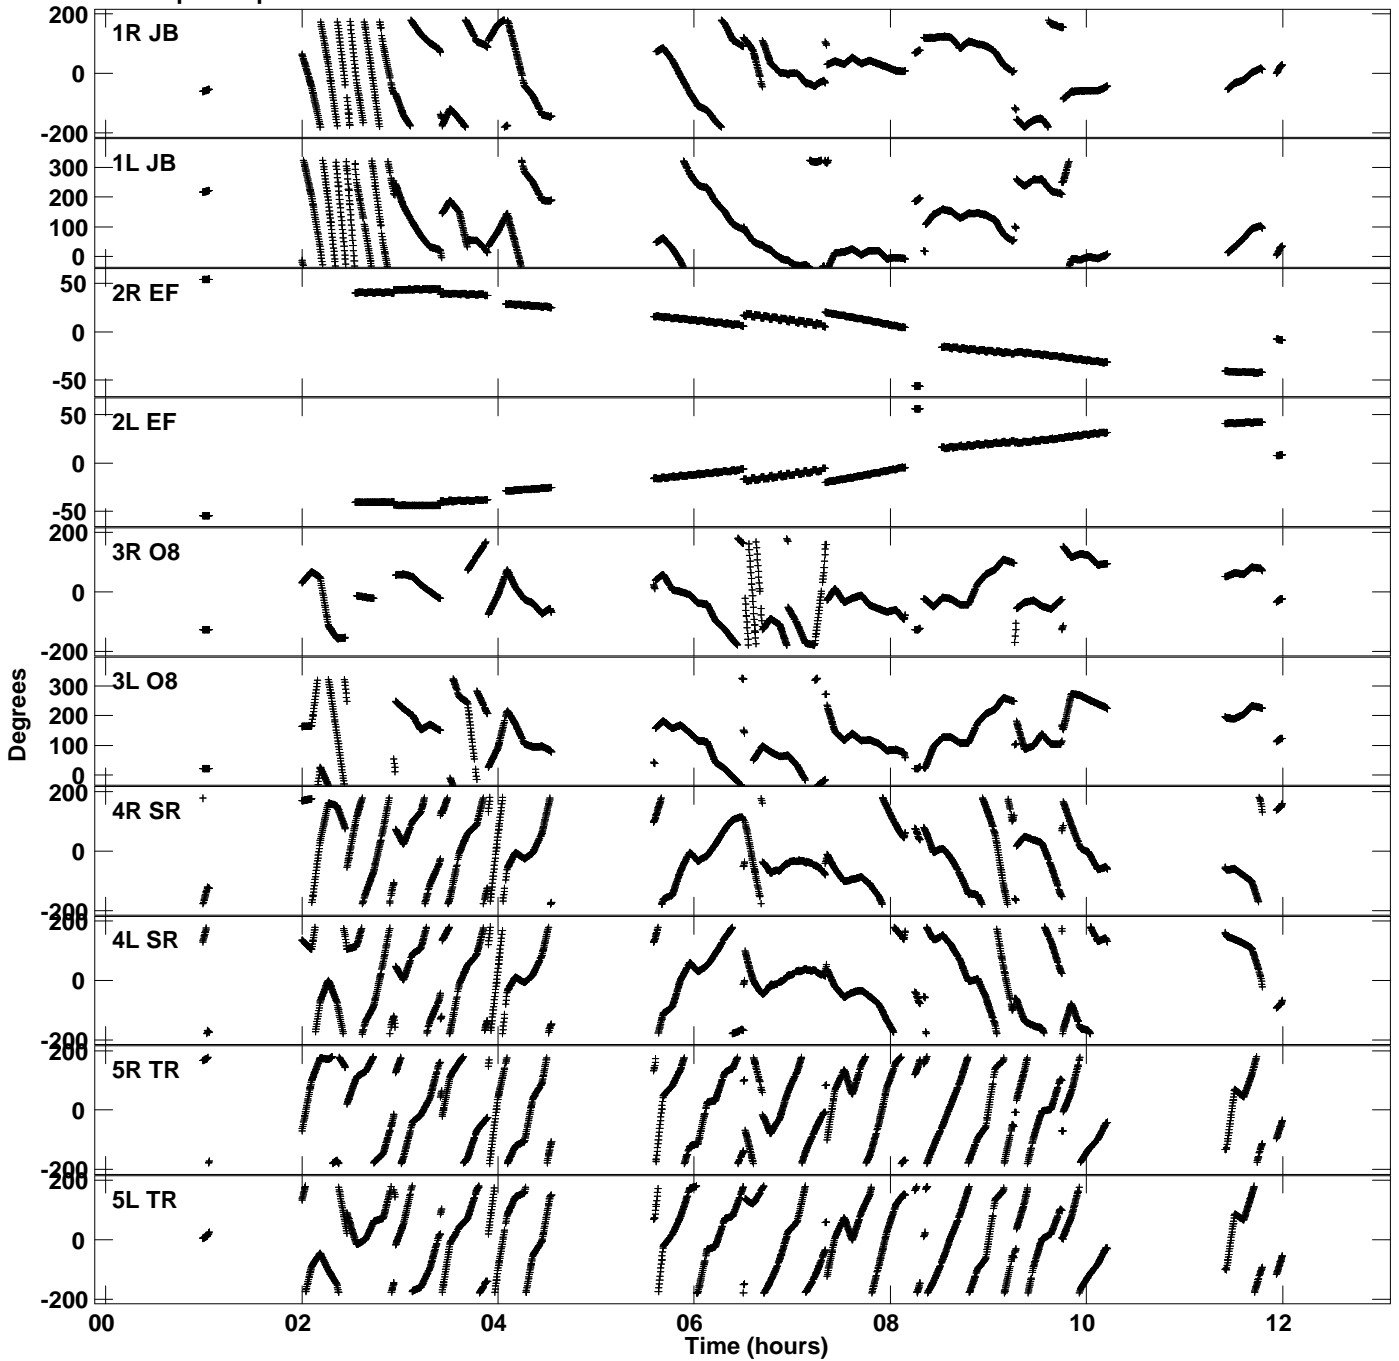

Plot file version 1 created 15-APR-2020 21:58:32
Gain phs vs UTC time for EO016C_4.UVDATA.1
CL 3 Rpol & Lpol IF 1

Plot file version 2 created 15-APR-2020 21:58:32
Gain phs vs UTC time for EO016C_4.UVDATA.1
CL 3 Rpol & Lpol IF 1