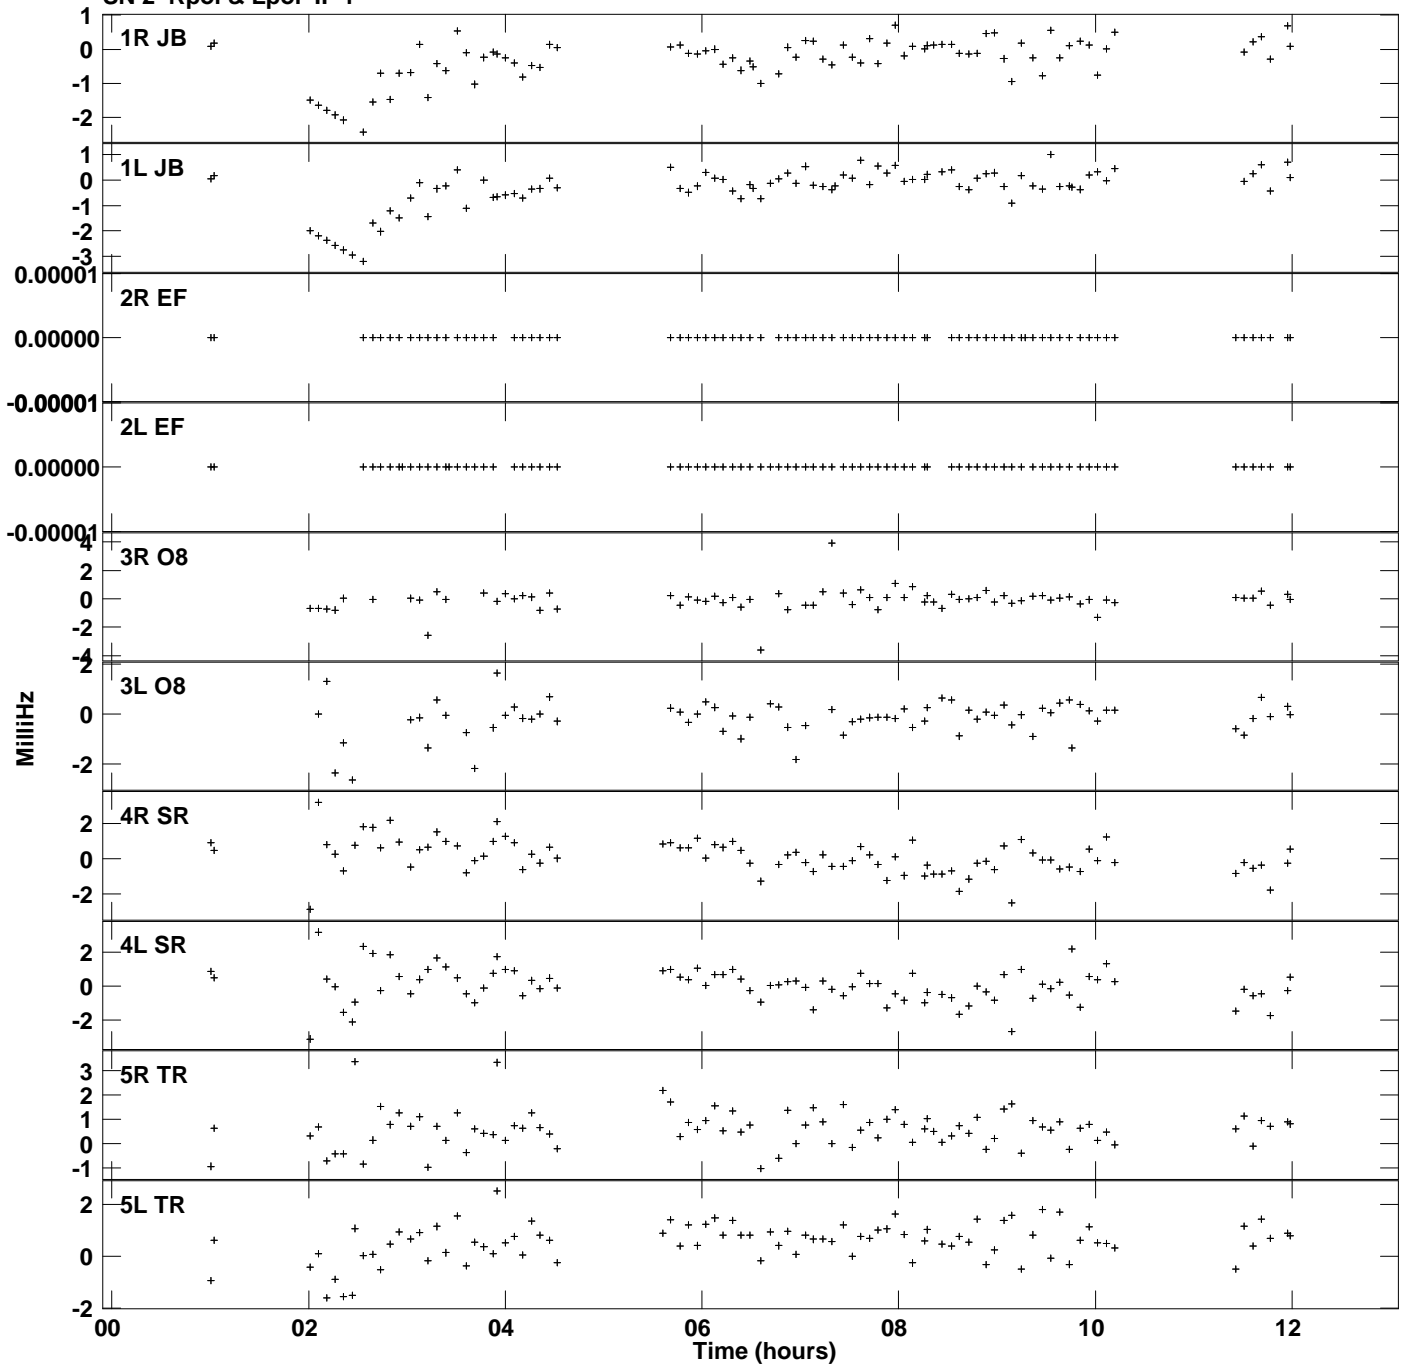

Plot file version 1 created 15-APR-2020 21:58:33  
Rate vs UTC time for EO016C\_4.UVDATA.1  
SN 2 Rpol & Lpol IF 1

Plot file version 2 created 15-APR-2020 21:58:33  
Rate vs UTC time for EO016C\_4.UVDATA.1  
SN 2 Rpol & Lpol IF 1