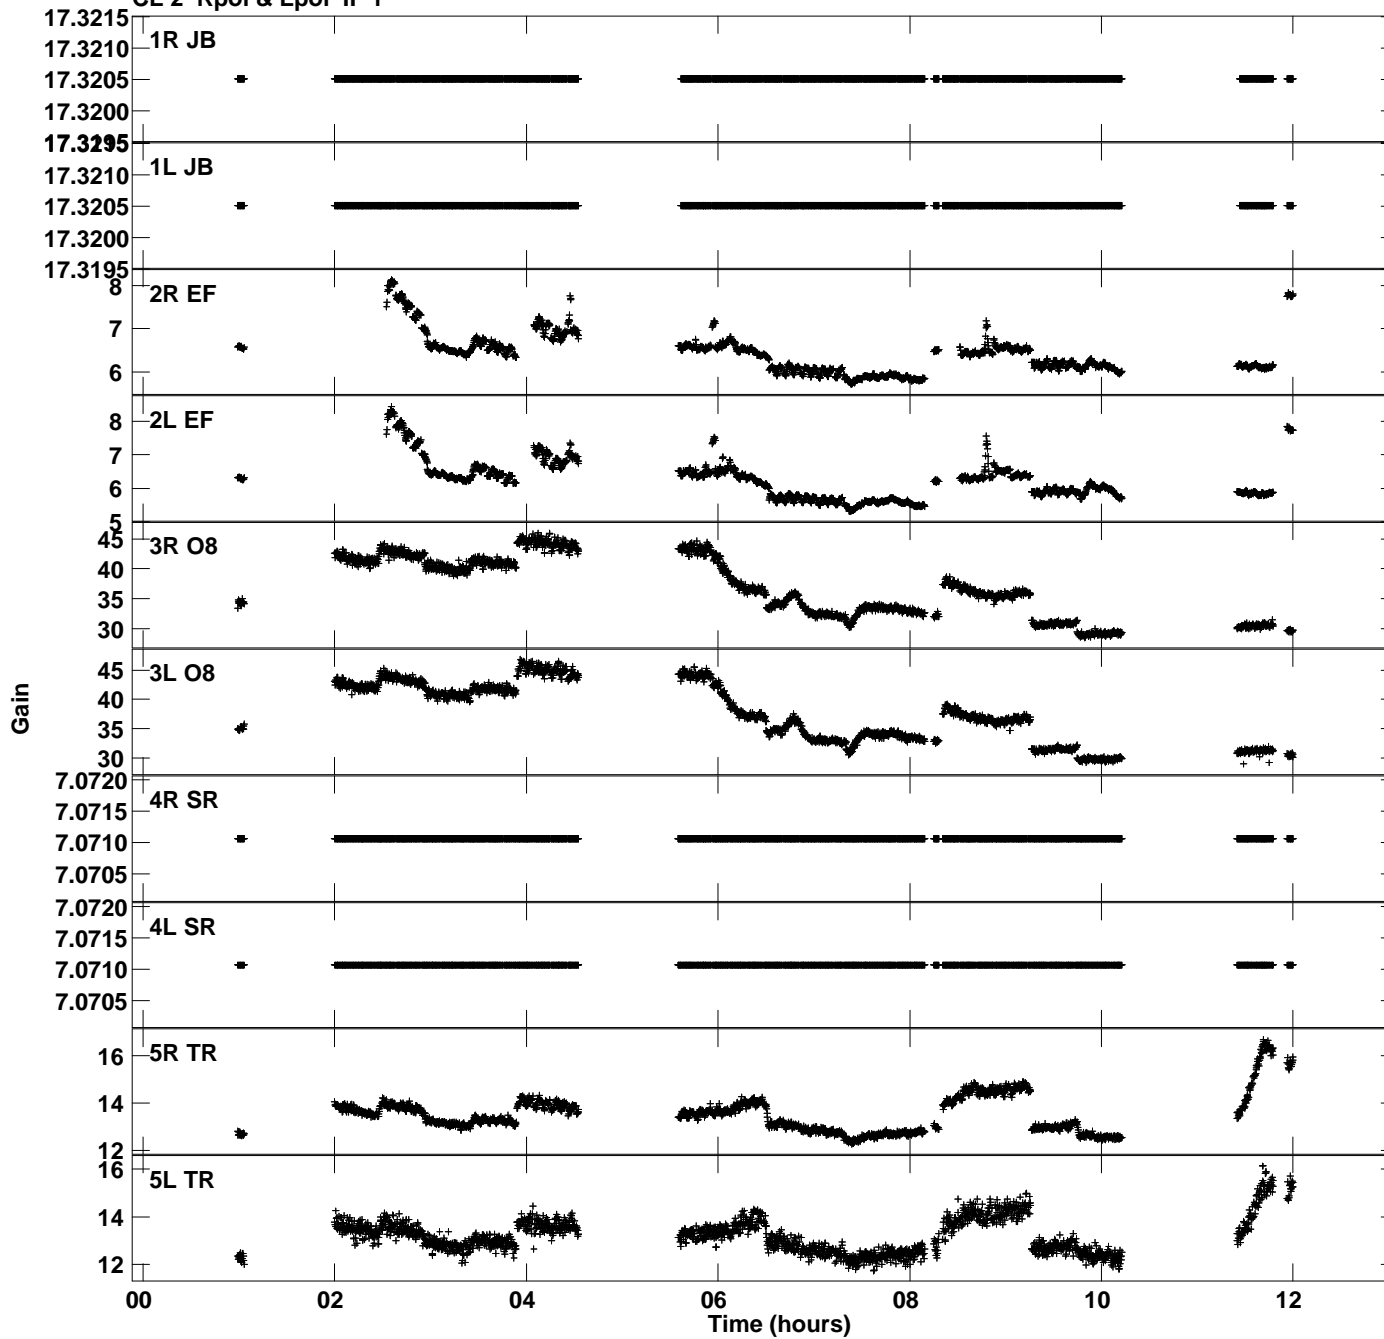

Plot file version 1 created 15-APR-2020 21:38:26  
Gain amp vs UTC time for EO016C\_4.UVDATA.1  
CL 2 Rpol & Lpol IF 1

Plot file version 2 created 15-APR-2020 21:38:26  
Gain amp vs UTC time for EO016C\_4.UVDATA.1  
CL 2 Rpol & Lpol IF 1