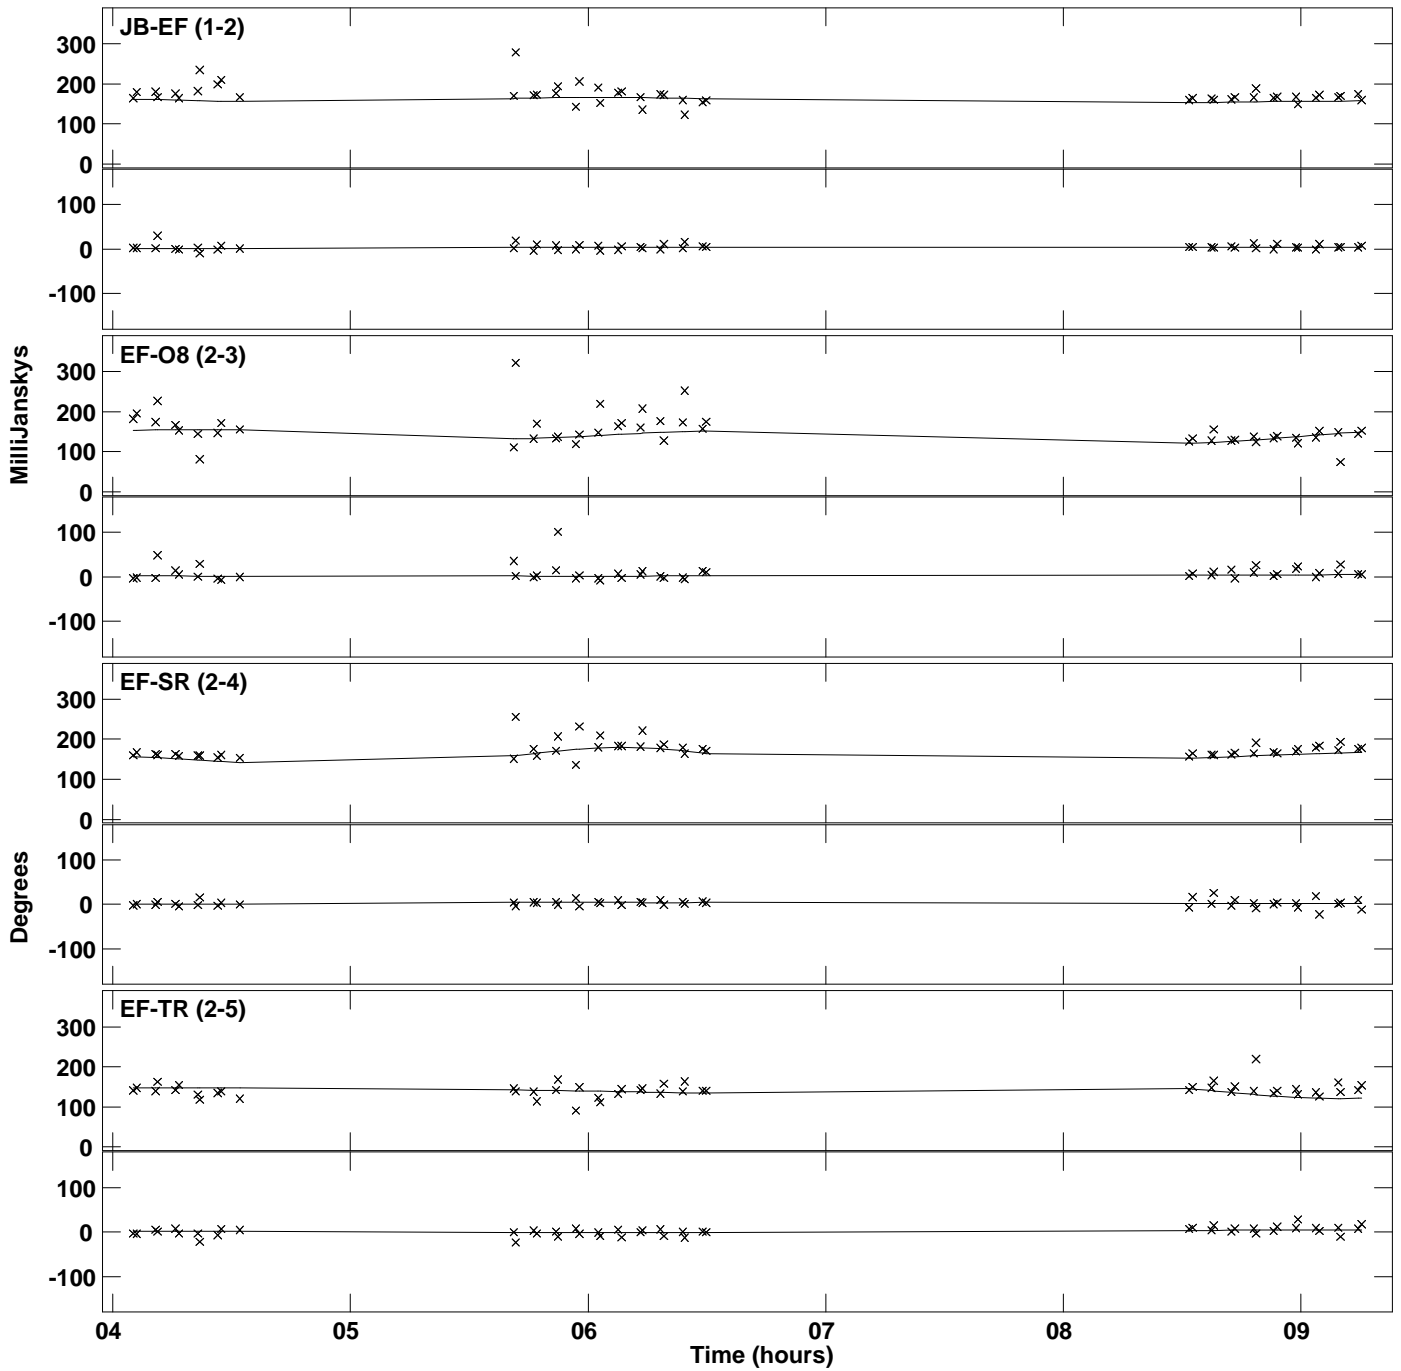

Plot file version 1 created 15-APR-2020 22:50:43  
Amplitude andPhase vs Time for J1825-0737.MULTI.1 Vect aver. CL # 3  
IF 1 CHAN 1 STK LL of J1825-0737.ICL001.3

Plot file version 2 created 15-APR-2020 22:50:43  
Amplitude andPhase vs Time for J1825-0737.MULTI.1 Vect aver. CL # 3  
IF 1 CHAN 1 STK LL of J1825-0737.ICL001.3

PLot file version 3 created 15-APR-2020 22:50:43  
Amplitude andPhase vs Time for J1825-0737.MULTI.1 Vect aver. CL # 3  
IF 1 CHAN 1 STK RR of J1825-0737.ICL001.3

PLot file version 4 created 15-APR-2020 22:50:43  
Amplitude andPhase vs Time for J1825-0737.MULTI.1 Vect aver. CL # 3  
IF 1 CHAN 1 STK RR of J1825-0737.ICL001.3