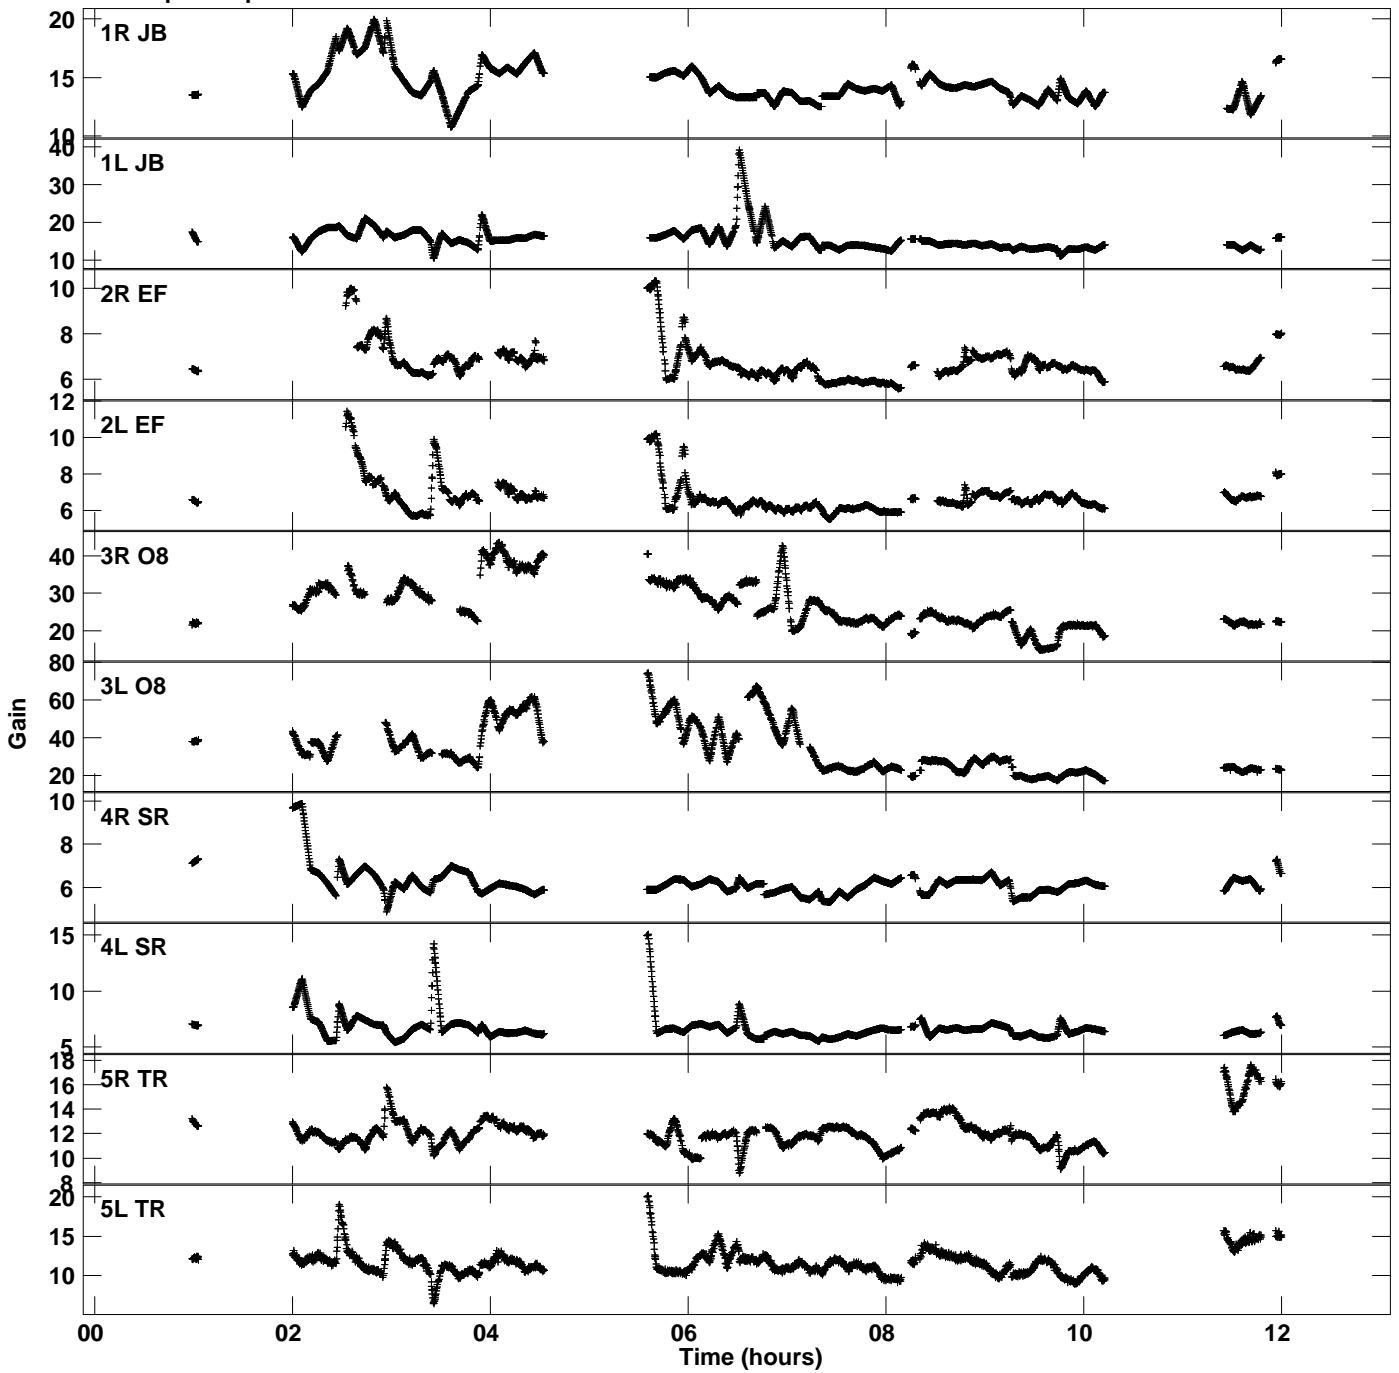

Plot file version 1 created 15-APR-2020 22:51:08  
Gain amp vs UTC time for EO016C\_4.TMP.1  
CL 4 Rpol & Lpol IF 1

Plot file version 2 created 15-APR-2020 22:51:08  
Gain amp vs UTC time for EO016C\_4.TMP.1  
CL 4 Rpol & Lpol IF 1