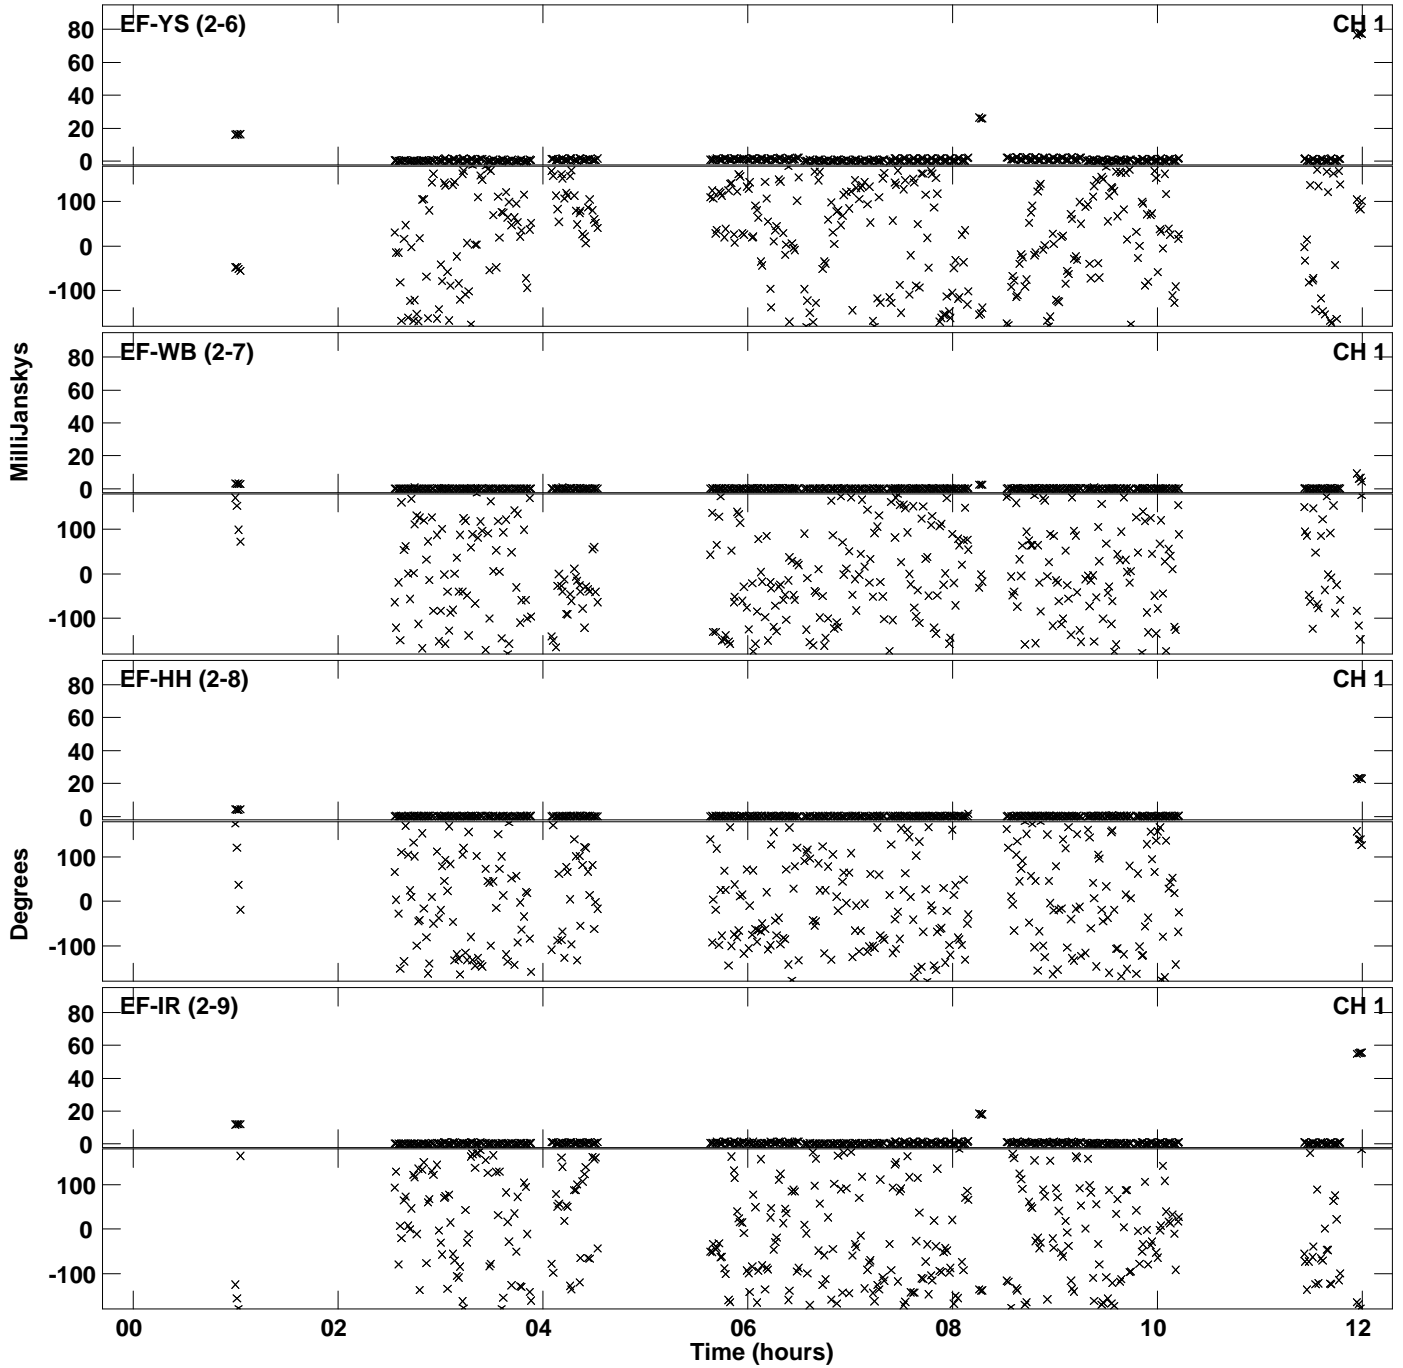

Plot file version 1 created 15-APR-2020 21:16:02  
Amplitude andPhase vs Time for EO016C 4.UVDATA.1 Vect aver.  
IF 1 CHAN 1 - 2048 STK LL

Plot file version 2 created 15-APR-2020 21:16:03  
Amplitude andPhase vs Time for EO016C 4.UVDATA.1 Vect aver.  
IF 1 CHAN 1 - 2048 STK LL

PLot file version 3 created 15-APR-2020 21:16:03  
Amplitude andPhase vs Time for EO016C 4.UVDATA.1 Vect aver.  
IF 1 CHAN 1 - 2048 STK LL

Plot file version 4 created 15-APR-2020 21:26:09  
Amplitude andPhase vs Time for EO016C 4.UVDATA.1 Vect aver.  
IF 1 CHAN 1 - 2048 STK RR

Plot file version 5 created 15-APR-2020 21:26:09  
Amplitude andPhase vs Time for EO016C 4.UVDATA.1 Vect aver.  
IF 1 CHAN 1 - 2048 STK RR

PLot file version 6 created 15-APR-2020 21:26:09  
Amplitude andPhase vs Time for EO016C 4.UVDATA.1 Vect aver.  
IF 1 CHAN 1 - 2048 STK RR