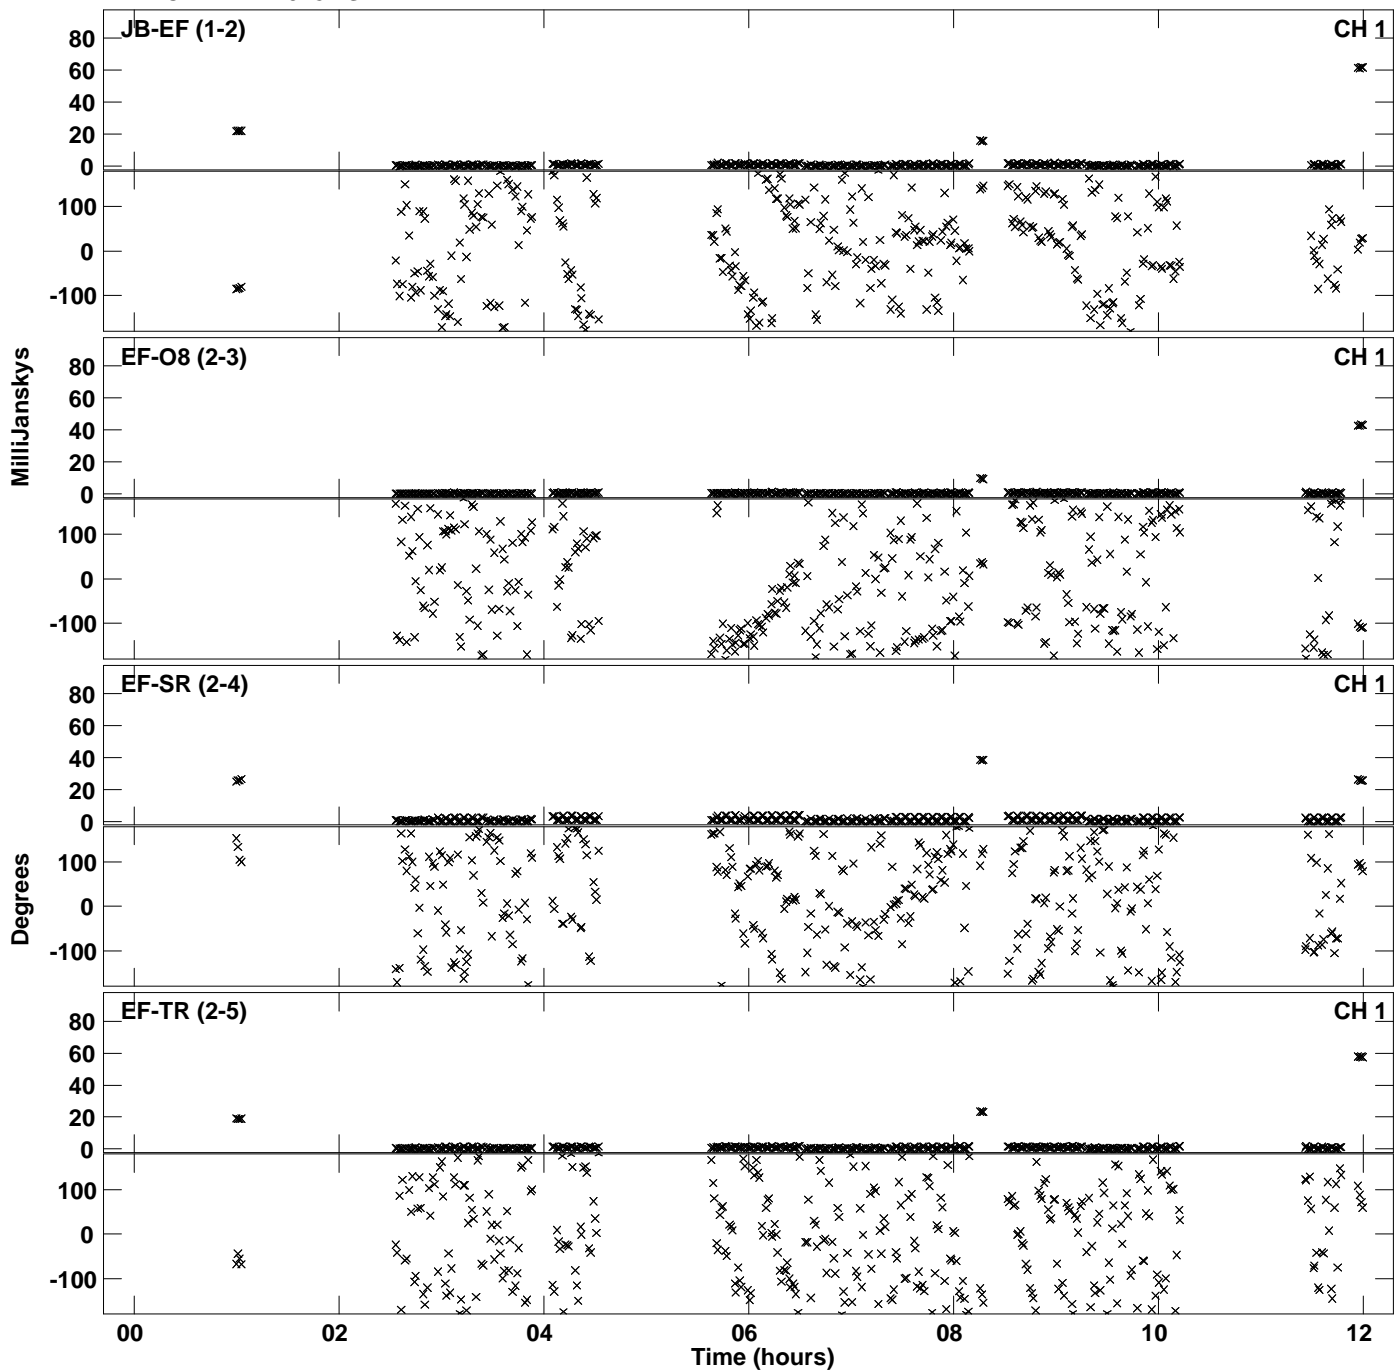

Plot file version 1 created 15-APR-2020 21:16:02  
Amplitude andPhase vs Time for EO016C 4.UVDATA.1 Vect aver.  
IF 1 CHAN 1 - 2048 STK LL

Plot file version 2 created 15-APR-2020 21:16:03  
Amplitude andPhase vs Time for EO016C 4.UVDATA.1 Vect aver.  
IF 1 CHAN 1 - 2048 STK LL

PLot file version 3 created 15-APR-2020 21:16:03  
Amplitude andPhase vs Time for EO016C 4.UVDATA.1 Vect aver.  
IF 1 CHAN 1 - 2048 STK LL

Plot file version 4 created 15-APR-2020 21:26:09  
Amplitude andPhase vs Time for EO016C 4.UVDATA.1 Vect aver.  
IF 1 CHAN 1 - 2048 STK RR

Plot file version 5 created 15-APR-2020 21:26:09  
Amplitude andPhase vs Time for EO016C 4.UVDATA.1 Vect aver.  
IF 1 CHAN 1 - 2048 STK RR

PLot file version 6 created 15-APR-2020 21:26:09  
Amplitude andPhase vs Time for EO016C 4.UVDATA.1 Vect aver.  
IF 1 CHAN 1 - 2048 STK RR