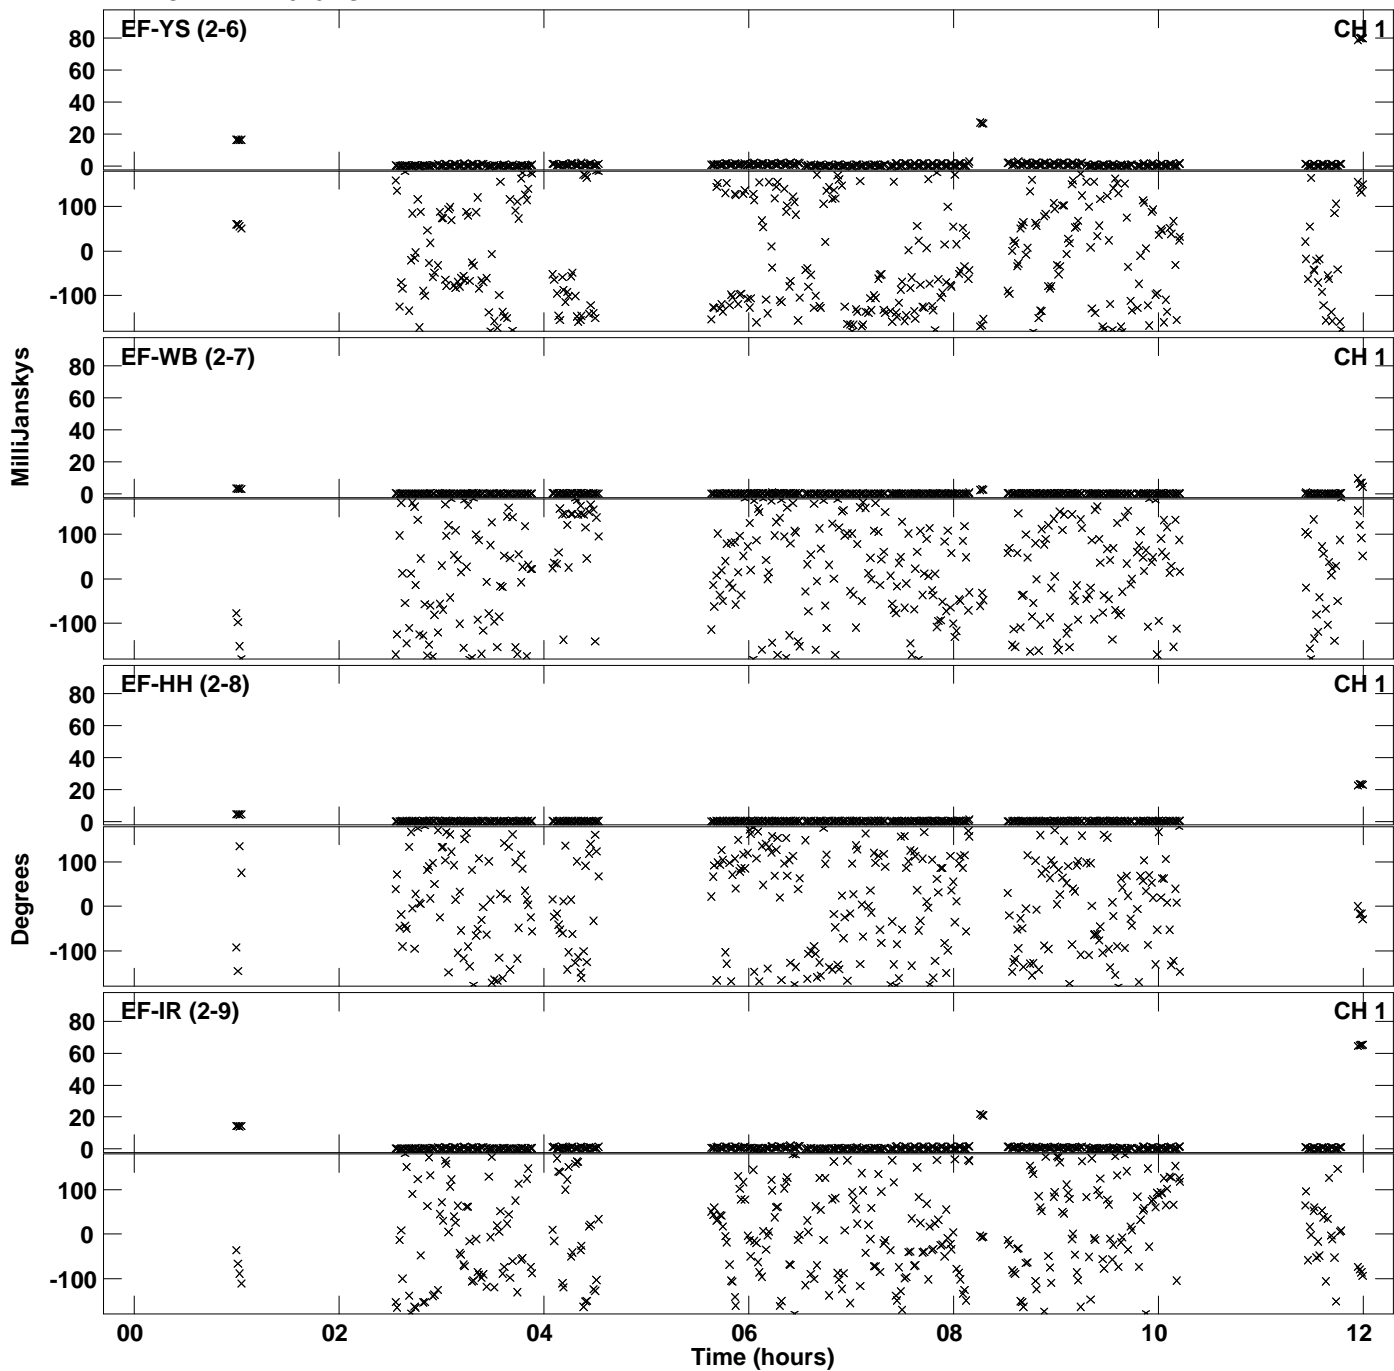

Plot file version 1 created 15-APR-2020 21:16:02  
Amplitude andPhase vs Time for EO016C 4.UVDATA.1 Vect aver.  
IF 1 CHAN 1 - 2048 STK LL

Plot file version 2 created 15-APR-2020 21:16:03  
Amplitude andPhase vs Time for EO016C 4.UVDATA.1 Vect aver.  
IF 1 CHAN 1 - 2048 STK LL

PLot file version 3 created 15-APR-2020 21:16:03  
Amplitude andPhase vs Time for EO016C 4.UVDATA.1 Vect aver.  
IF 1 CHAN 1 - 2048 STK LL

Plot file version 4 created 15-APR-2020 21:26:09  
Amplitude andPhase vs Time for EO016C 4.UVDATA.1 Vect aver.  
IF 1 CHAN 1 - 2048 STK RR

Plot file version 5 created 15-APR-2020 21:26:09  
Amplitude andPhase vs Time for EO016C 4.UVDATA.1 Vect aver.  
IF 1 CHAN 1 - 2048 STK RR

PLot file version 6 created 15-APR-2020 21:26:09  
Amplitude andPhase vs Time for EO016C 4.UVDATA.1 Vect aver.  
IF 1 CHAN 1 - 2048 STK RR