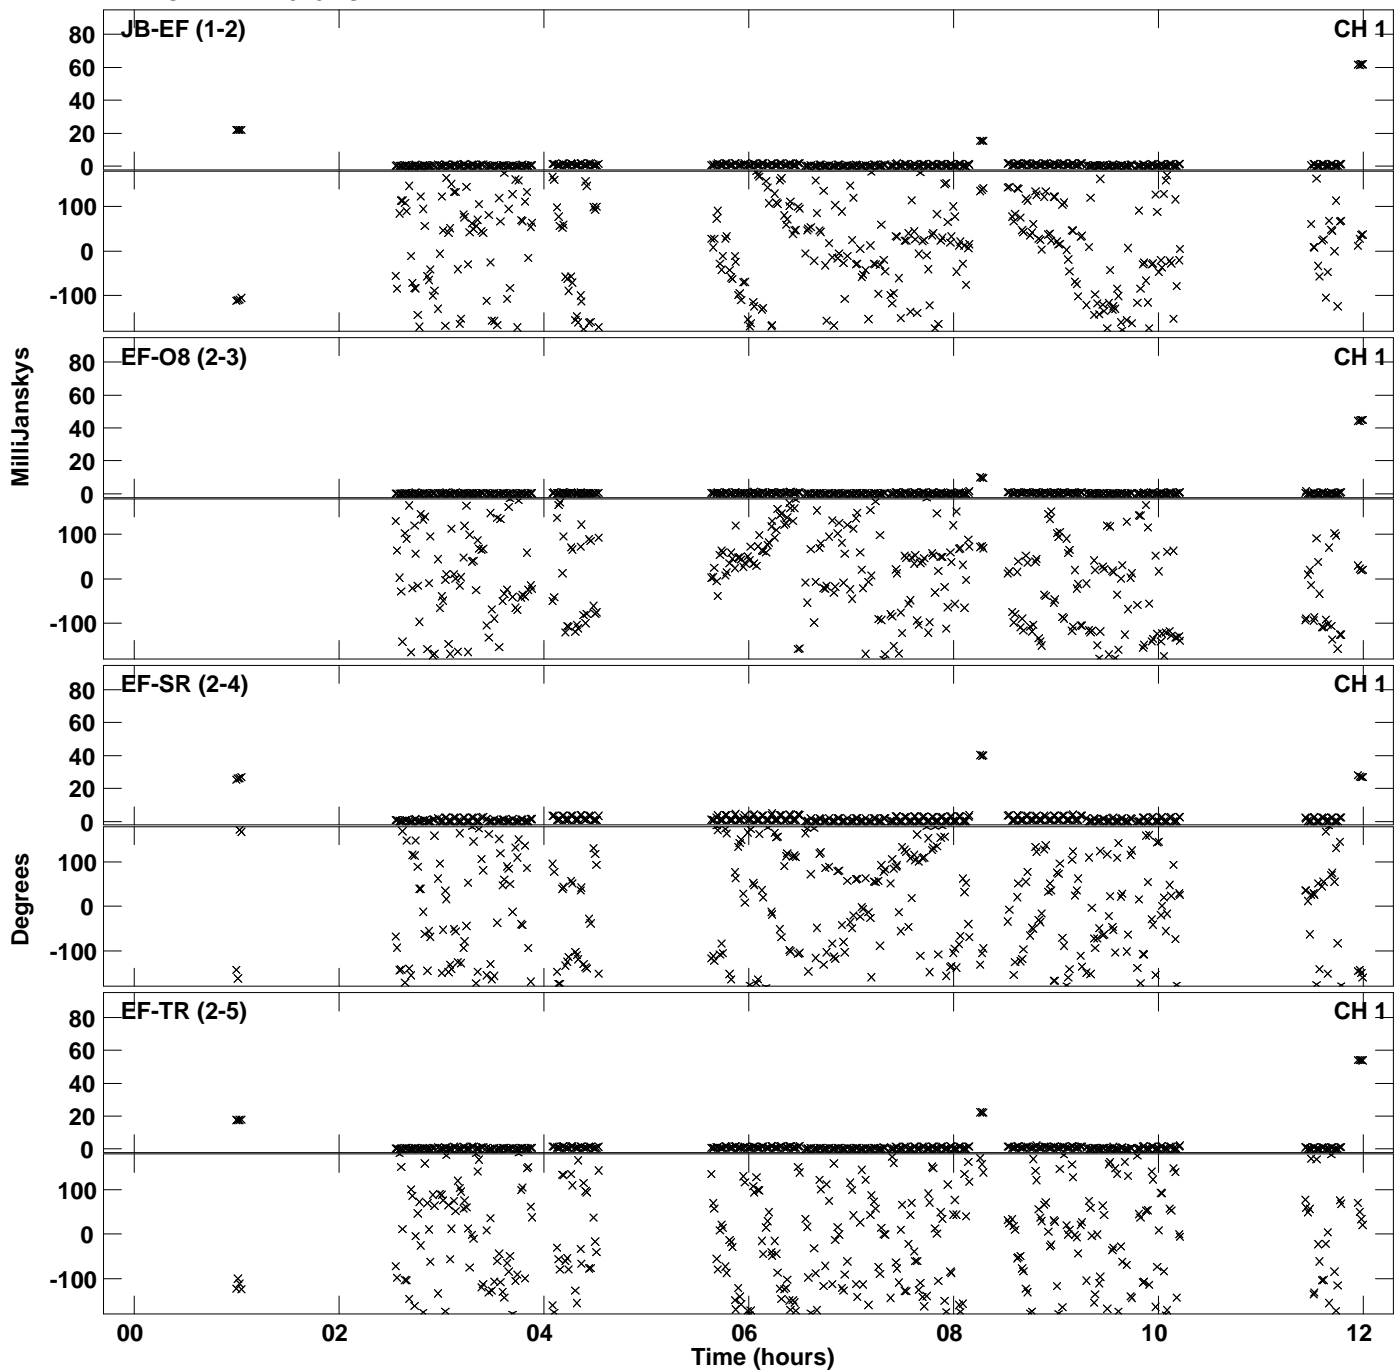

Plot file version 1 created 15-APR-2020 21:16:02  
Amplitude andPhase vs Time for EO016C 4.UVDATA.1 Vect aver.  
IF 1 CHAN 1 - 2048 STK LL

Plot file version 2 created 15-APR-2020 21:16:03  
Amplitude andPhase vs Time for EO016C 4.UVDATA.1 Vect aver.  
IF 1 CHAN 1 - 2048 STK LL

PLot file version 3 created 15-APR-2020 21:16:03  
Amplitude andPhase vs Time for EO016C 4.UVDATA.1 Vect aver.  
IF 1 CHAN 1 - 2048 STK LL

Plot file version 4 created 15-APR-2020 21:26:09  
Amplitude andPhase vs Time for EO016C 4.UVDATA.1 Vect aver.  
IF 1 CHAN 1 - 2048 STK RR

Plot file version 5 created 15-APR-2020 21:26:09  
Amplitude andPhase vs Time for EO016C 4.UVDATA.1 Vect aver.  
IF 1 CHAN 1 - 2048 STK RR

PLot file version 6 created 15-APR-2020 21:26:09  
Amplitude andPhase vs Time for EO016C 4.UVDATA.1 Vect aver.  
IF 1 CHAN 1 - 2048 STK RR