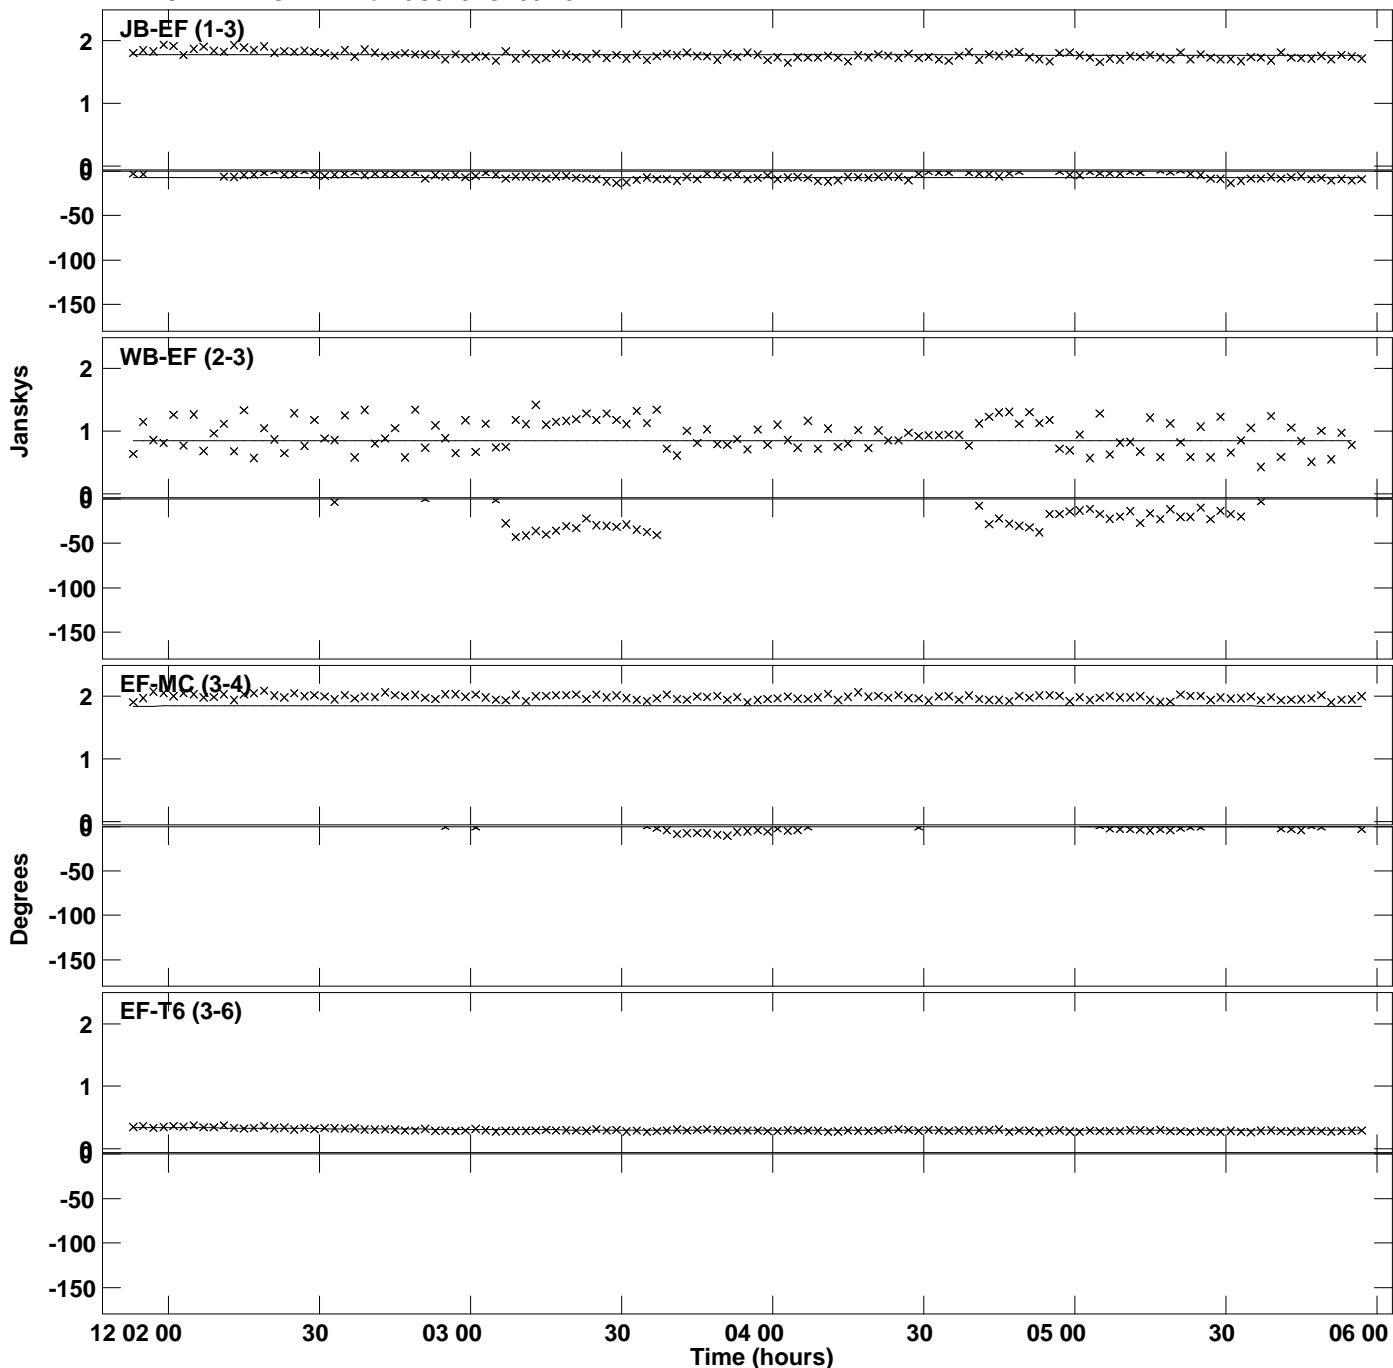

PLot file version 1 created 30-APR-2024 11:00:15  
Amplitude andPhase vs Time for 3C345.MULTI.1 CL # 3  
IF 1 CHAN 1 STK LL of 3C345.ICL001.3

Plot file version 2 created 30-APR-2024 11:00:15  
Amplitude and Phase vs Time for 3C345.MULTI.1 CL # 3  
IF 1 CHAN 1 STK LL of 3C345.ICL001.3

Plot file version 3 created 30-APR-2024 11:00:16  
Amplitude and Phase vs Time for 3C345.MULTI.1 CL # 3  
IF 1 CHAN 1 STK RR of 3C345.ICL001.3

Plot file version 4 created 30-APR-2024 11:00:16  
Amplitude and Phase vs Time for 3C345.MULTI.1 CL # 3  
IF 1 CHAN 1 STK RR of 3C345.ICL001.3