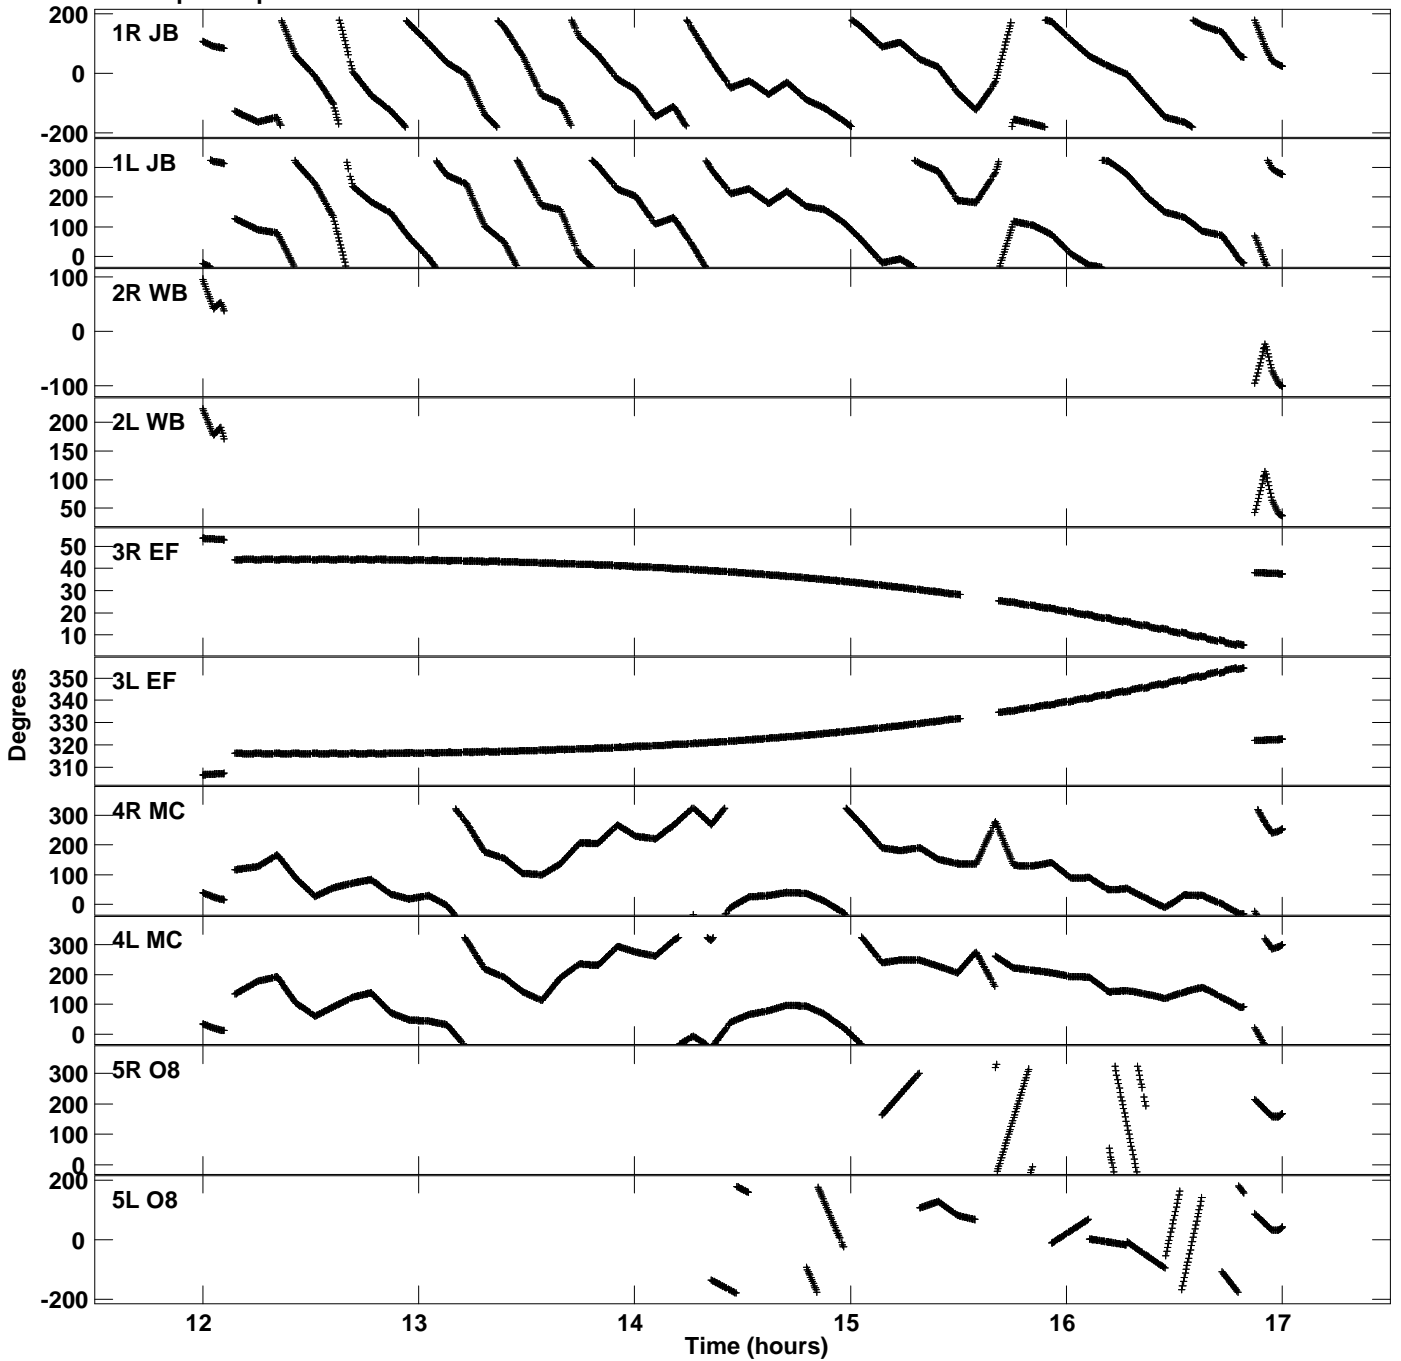

Plot file version 1 created 30-APR-2024 10:50:45
Gain phs vs UTC time for EO020_2.UVDATA.1
CL 3 Rpol & Lpol IF 1

Plot file version 2 created 30-APR-2024 10:50:45
Gain phs vs UTC time for EO020_2.UVDATA.1
CL 3 Rpol & Lpol IF 1