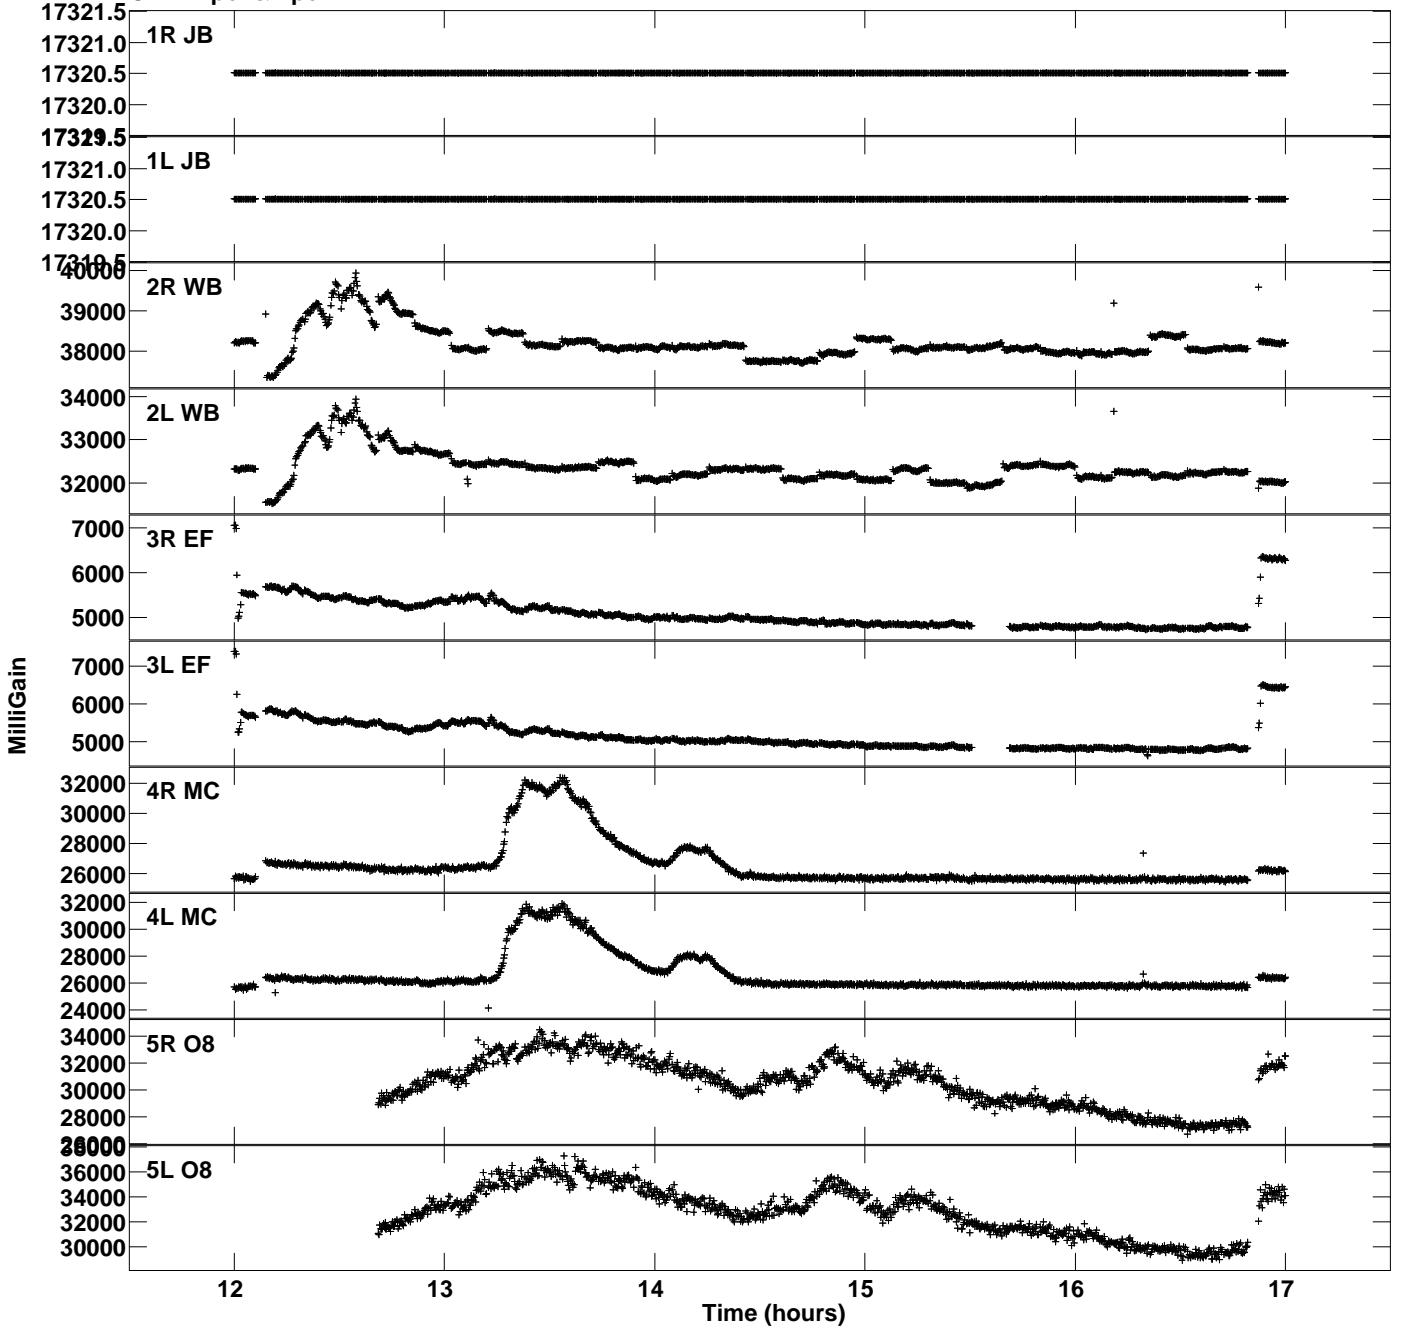

Plot file version 1 created 30-APR-2024 10:46:23  
Gain amp vs UTC time for EO020\_2.UVDATA.1  
CL 2 Rpol & Lpol IF 1

Plot file version 2 created 30-APR-2024 10:46:23  
Gain amp vs UTC time for EO020\_2.UVDATA.1  
CL 2 Rpol & Lpol IF 1