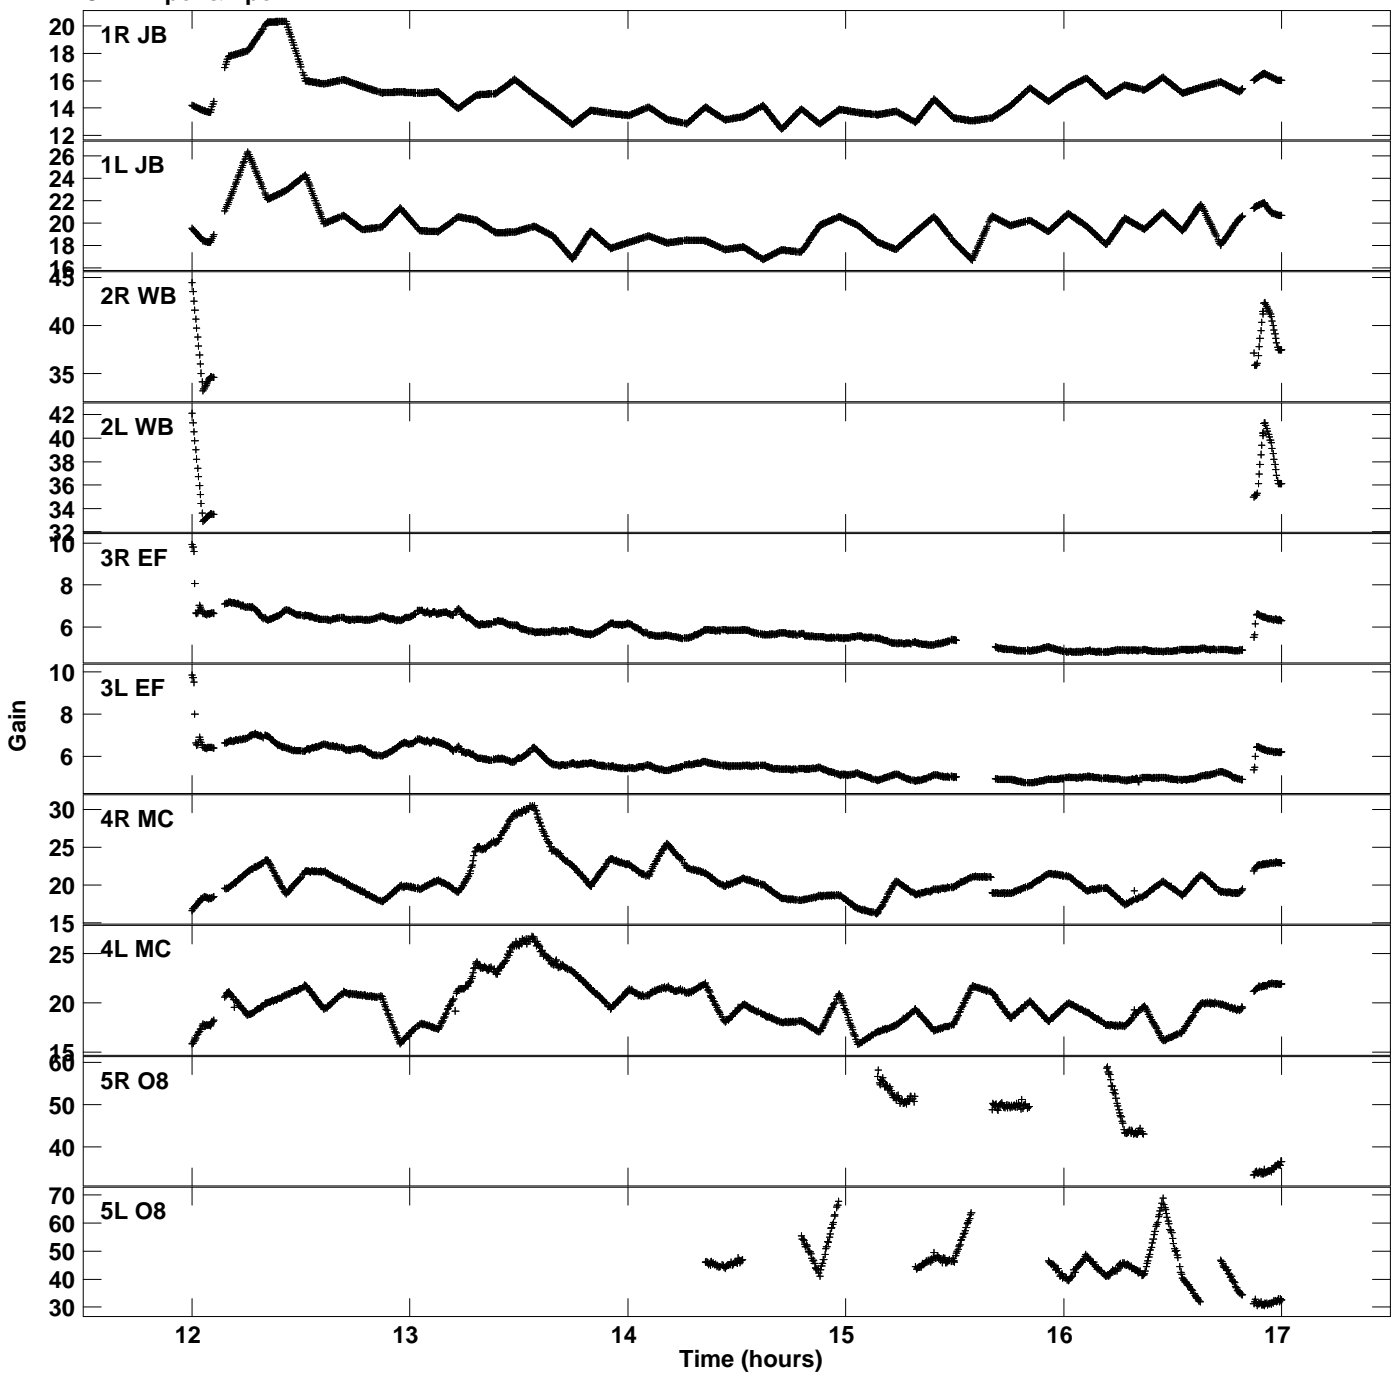

Plot file version 1 created 30-APR-2024 11:00:22
Gain amp vs UTC time for EO020_2.TMP.1
CL 4 Rpol & Lpol IF 1

Plot file version 2 created 30-APR-2024 11:00:22
Gain amp vs UTC time for EO020_2.TMP.1
CL 4 Rpol & Lpol IF 1