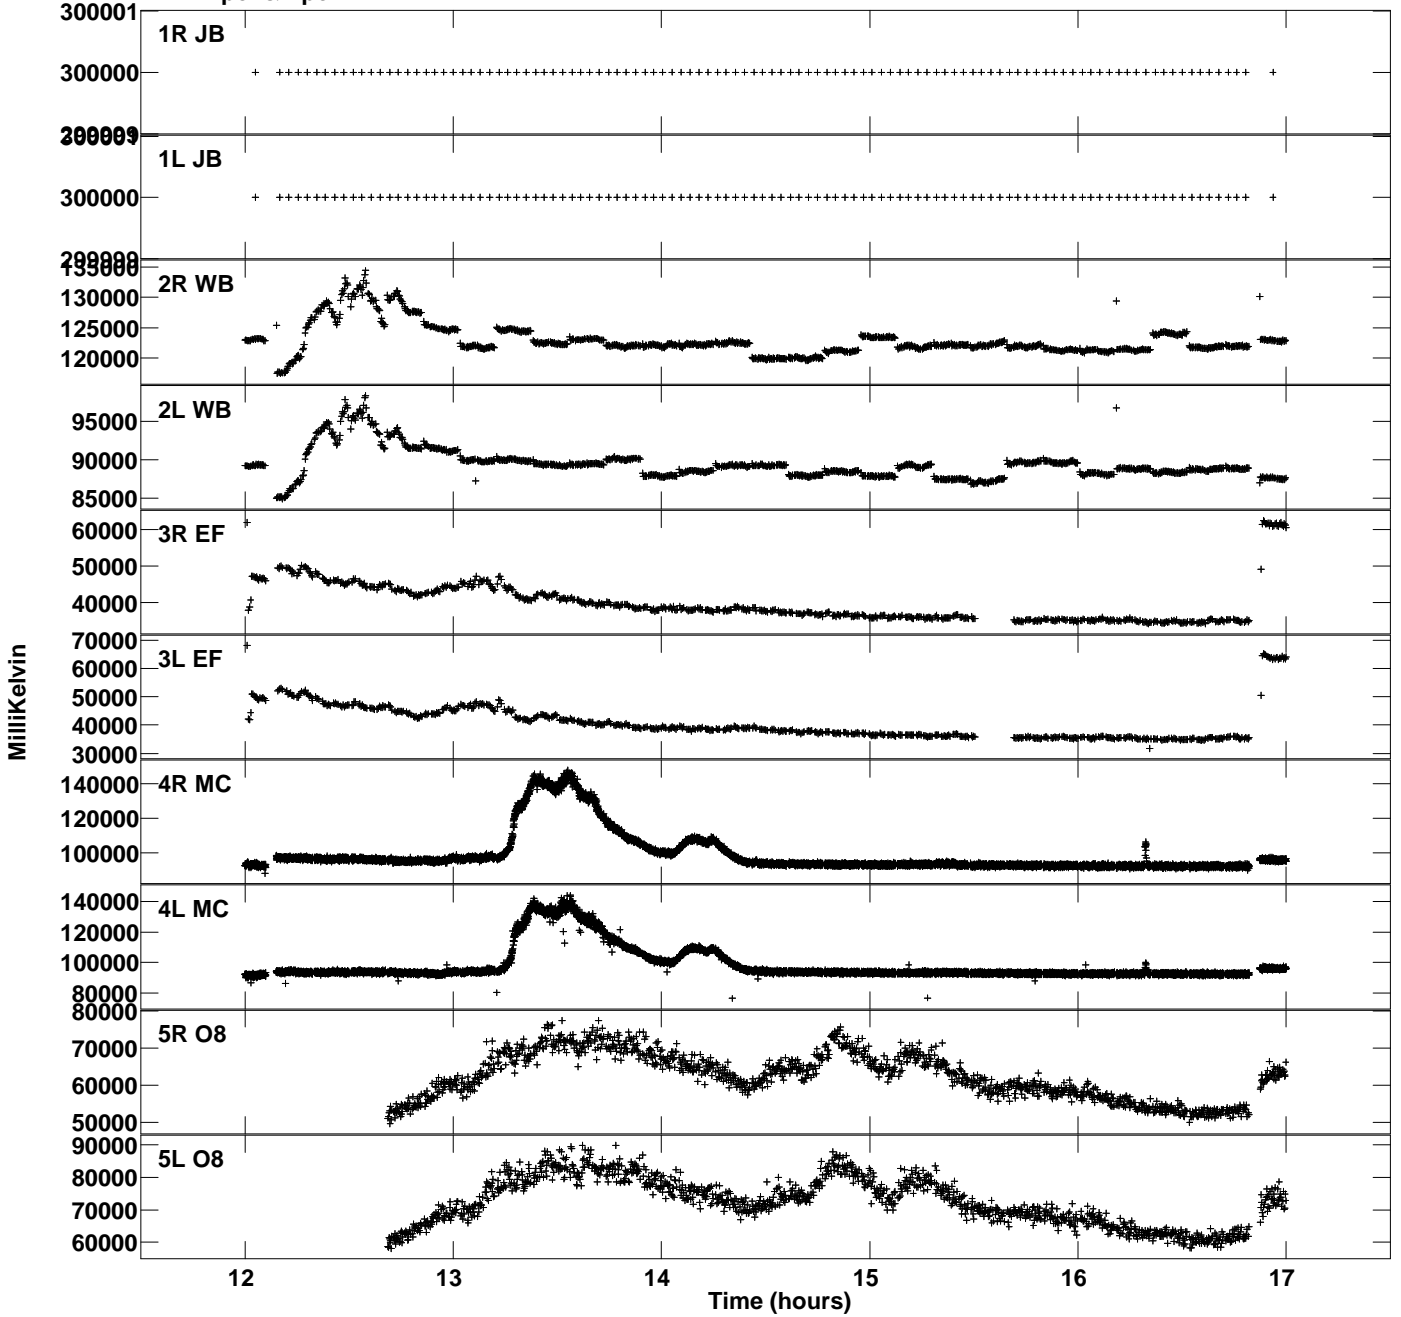

Plot file version 1 created 30-APR-2024 10:46:23
Tsys vs UTC time for EO020_2.UVDATA.1
TY 1 Rpol & Lpol IF 1

Plot file version 2 created 30-APR-2024 10:46:23
Tsys vs UTC time for EO020_2.UVDATA.1
TY 1 Rpol & Lpol IF 1