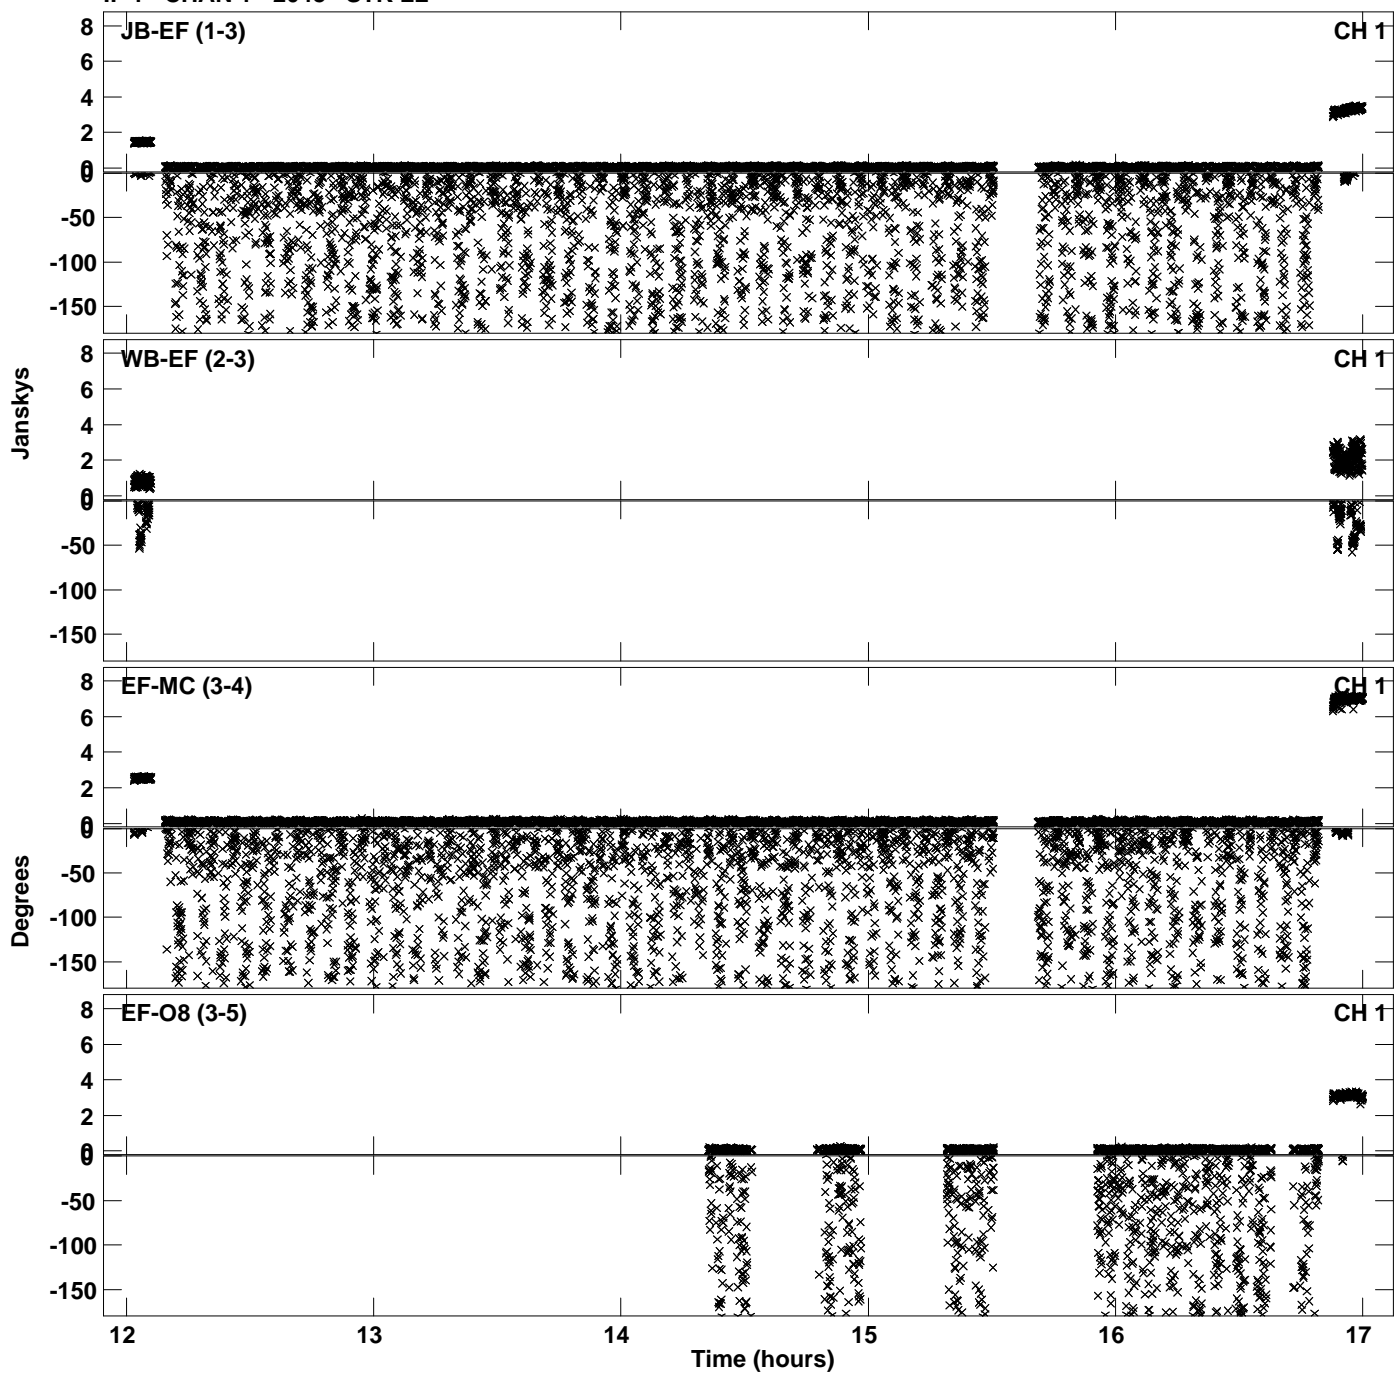

Plot file version 1 created 30-APR-2024 10:55:10
Amplitude andPhase vs Time for EO020 2.UVDATA.1 Vect aver. CL # 3
IF 1 CHAN 1 - 2048 STK LL

Plot file version 2 created 30-APR-2024 10:55:10
Amplitude andPhase vs Time for EO020 2.UVDATA.1 Vect aver. CL # 3
IF 1 CHAN 1 - 2048 STK LL

Plot file version 3 created 30-APR-2024 10:57:09
Amplitude andPhase vs Time for EO020 2.UVDATA.1 Vect aver. CL # 3
IF 1 CHAN 1 - 2048 STK RR

Plot file version 4 created 30-APR-2024 10:57:09
Amplitude andPhase vs Time for EO020 2.UVDATA.1 Vect aver. CL # 3
IF 1 CHAN 1 - 2048 STK RR