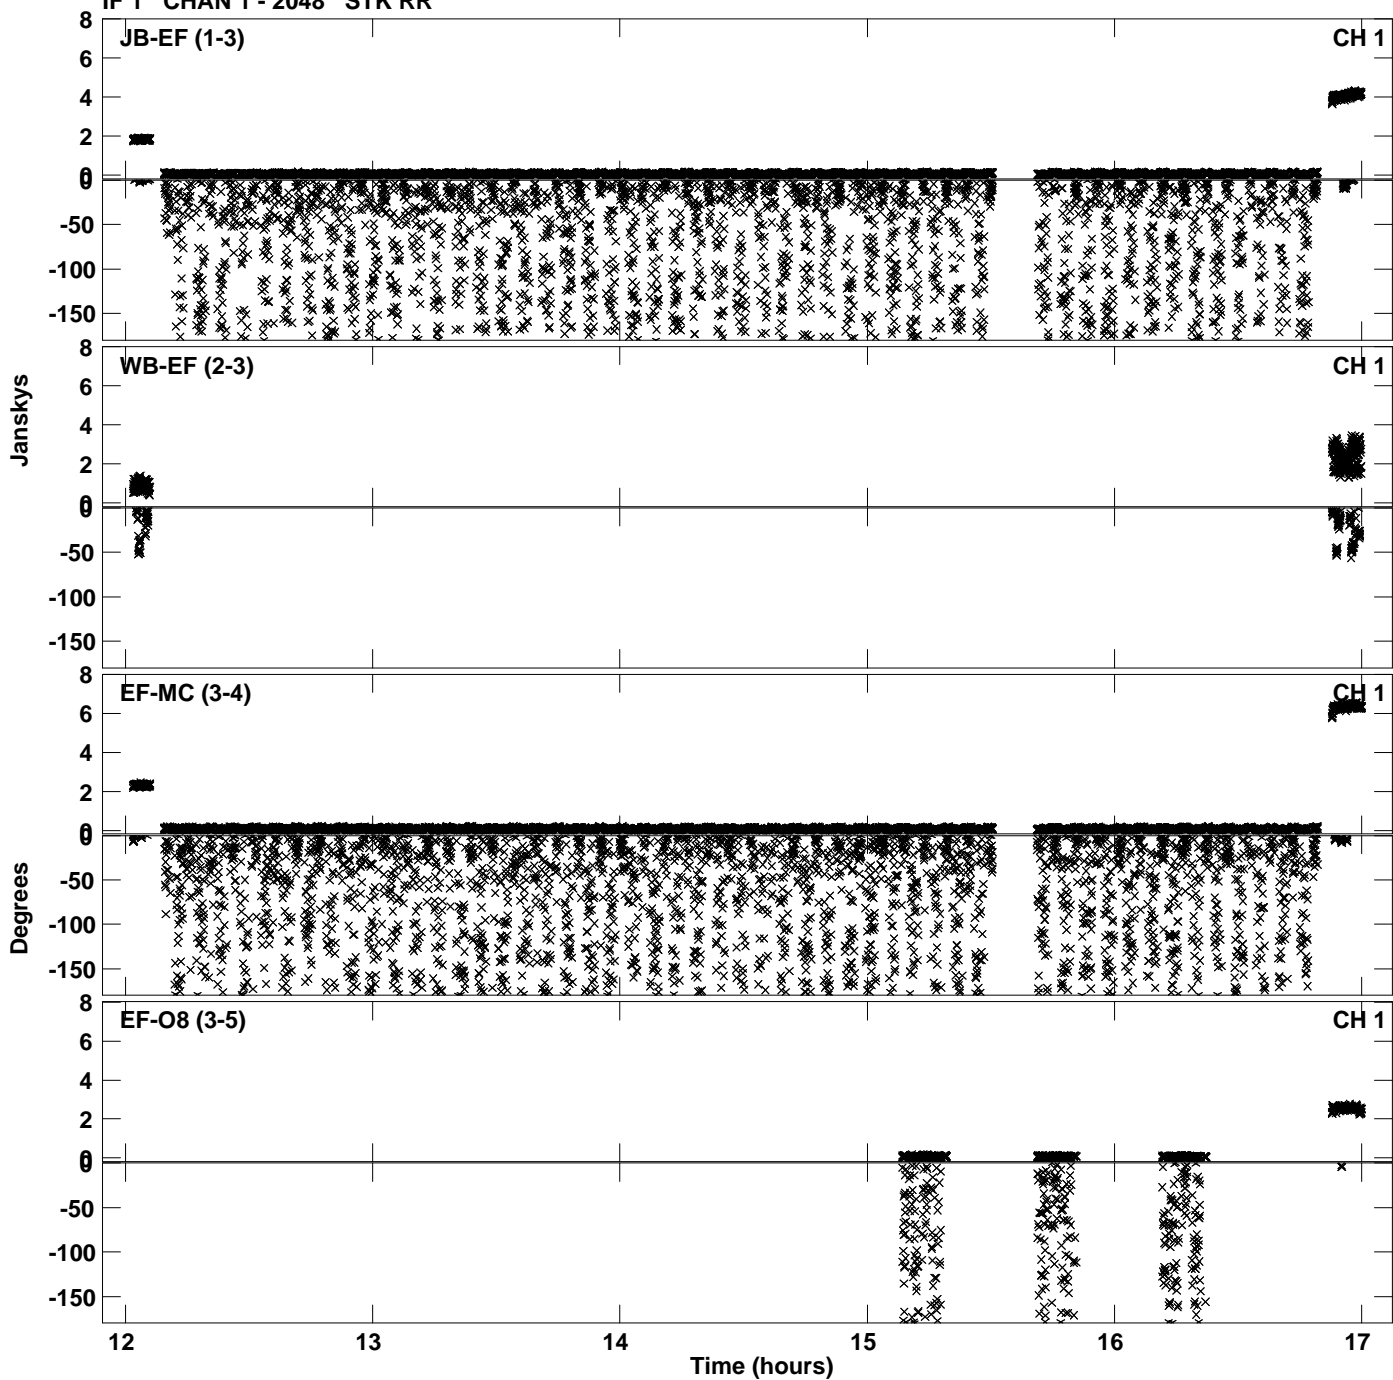

Plot file version 1 created 30-APR-2024 10:55:10
Amplitude andPhase vs Time for EO020 2.UVDATA.1 Vect aver. CL # 3
IF 1 CHAN 1 - 2048 STK LL

Plot file version 2 created 30-APR-2024 10:55:10
Amplitude andPhase vs Time for EO020 2.UVDATA.1 Vect aver. CL # 3
IF 1 CHAN 1 - 2048 STK LL

Plot file version 3 created 30-APR-2024 10:57:09
Amplitude andPhase vs Time for EO020 2.UVDATA.1 Vect aver. CL # 3
IF 1 CHAN 1 - 2048 STK RR

Plot file version 4 created 30-APR-2024 10:57:09
Amplitude andPhase vs Time for EO020 2.UVDATA.1 Vect aver. CL # 3
IF 1 CHAN 1 - 2048 STK RR