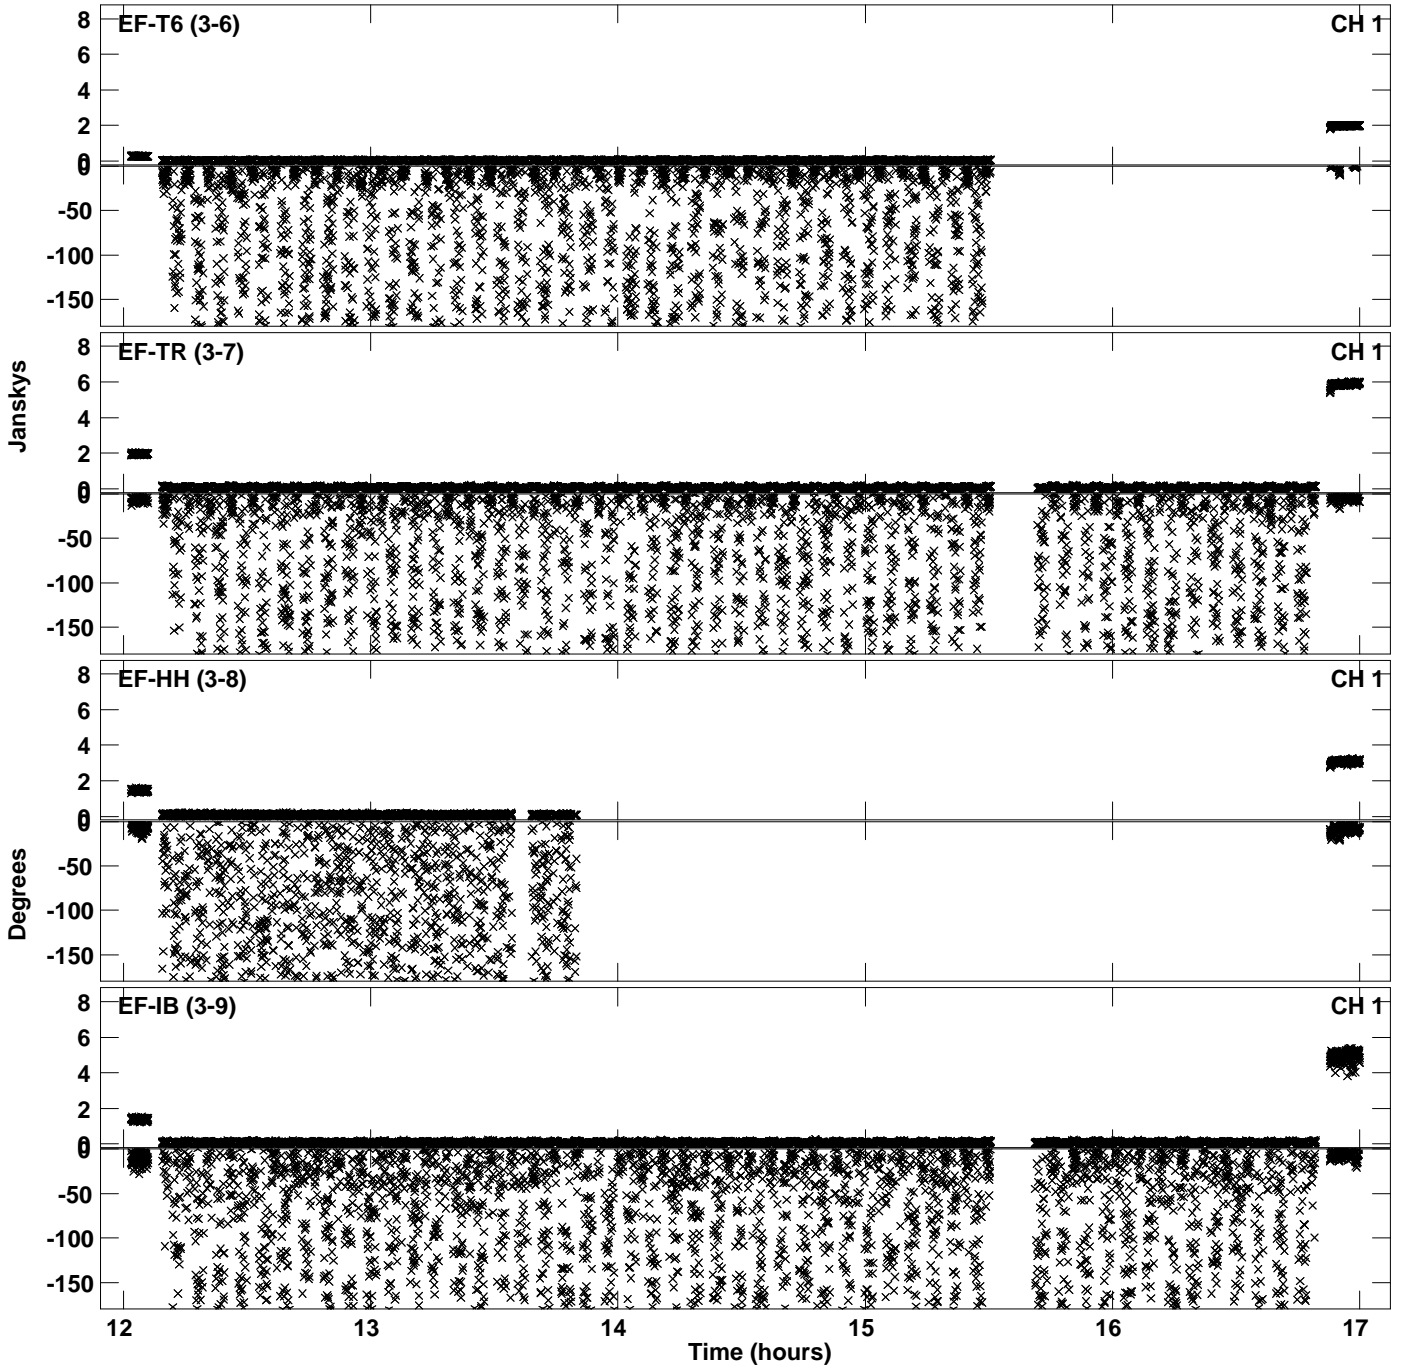

Plot file version 1 created 30-APR-2024 10:55:10
Amplitude andPhase vs Time for EO020 2.UVDATA.1 Vect aver. CL # 3
IF 1 CHAN 1 - 2048 STK LL

Plot file version 2 created 30-APR-2024 10:55:10
Amplitude andPhase vs Time for EO020 2.UVDATA.1 Vect aver. CL # 3
IF 1 CHAN 1 - 2048 STK LL

Plot file version 3 created 30-APR-2024 10:57:09
Amplitude andPhase vs Time for EO020 2.UVDATA.1 Vect aver. CL # 3
IF 1 CHAN 1 - 2048 STK RR

Plot file version 4 created 30-APR-2024 10:57:09
Amplitude andPhase vs Time for EO020 2.UVDATA.1 Vect aver. CL # 3
IF 1 CHAN 1 - 2048 STK RR