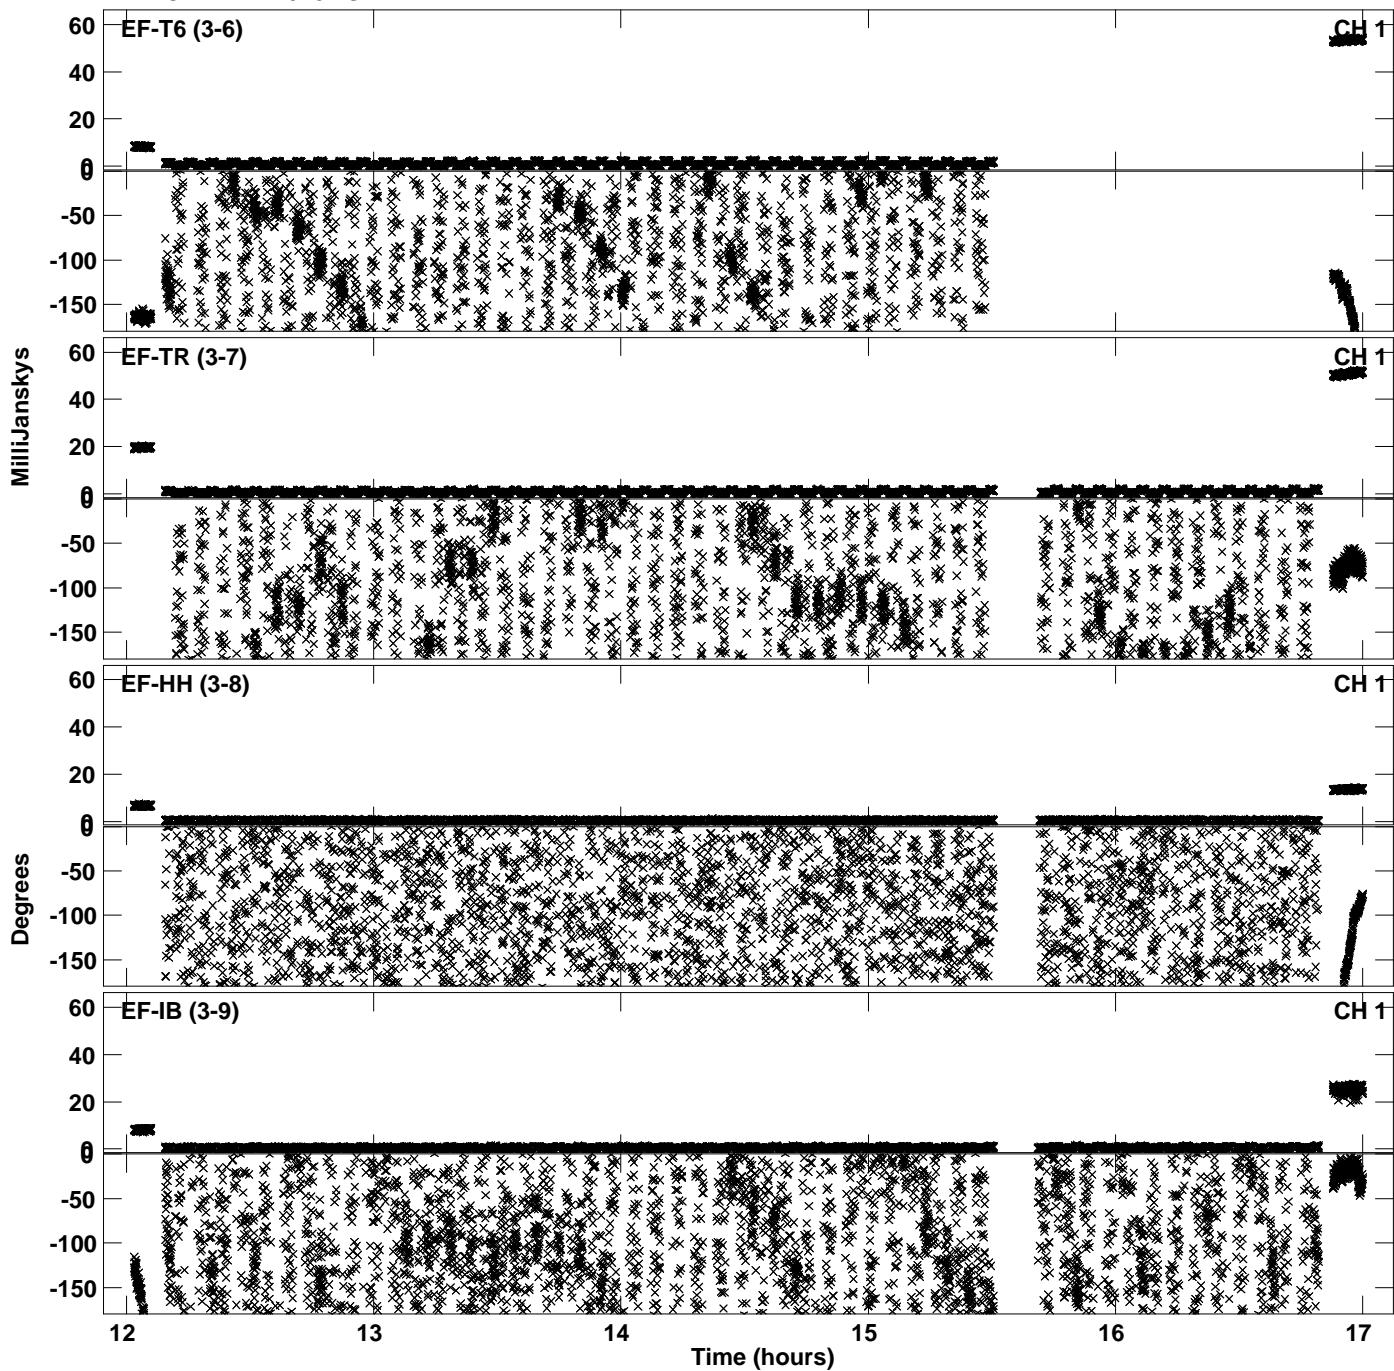

Plot file version 1 created 30-APR-2024 10:40:26  
Amplitude andPhase vs Time for EO20 2.UVDATA.1 Vect aver.  
IF 1 CHAN 1 - 2048 STK LL

Plot file version 2 created 30-APR-2024 10:40:26  
Amplitude andPhase vs Time for EO20 2.UVDATA.1 Vect aver.  
IF 1 CHAN 1 - 2048 STK LL

Plot file version 3 created 30-APR-2024 10:42:20  
Amplitude andPhase vs Time for EO020 2.UVDATA.1 Vect aver.  
IF 1 CHAN 1 - 2048 STK RR

Plot file version 4 created 30-APR-2024 10:42:20  
Amplitude andPhase vs Time for EO20 2.UVDATA.1 Vect aver.  
IF 1 CHAN 1 - 2048 STK RR