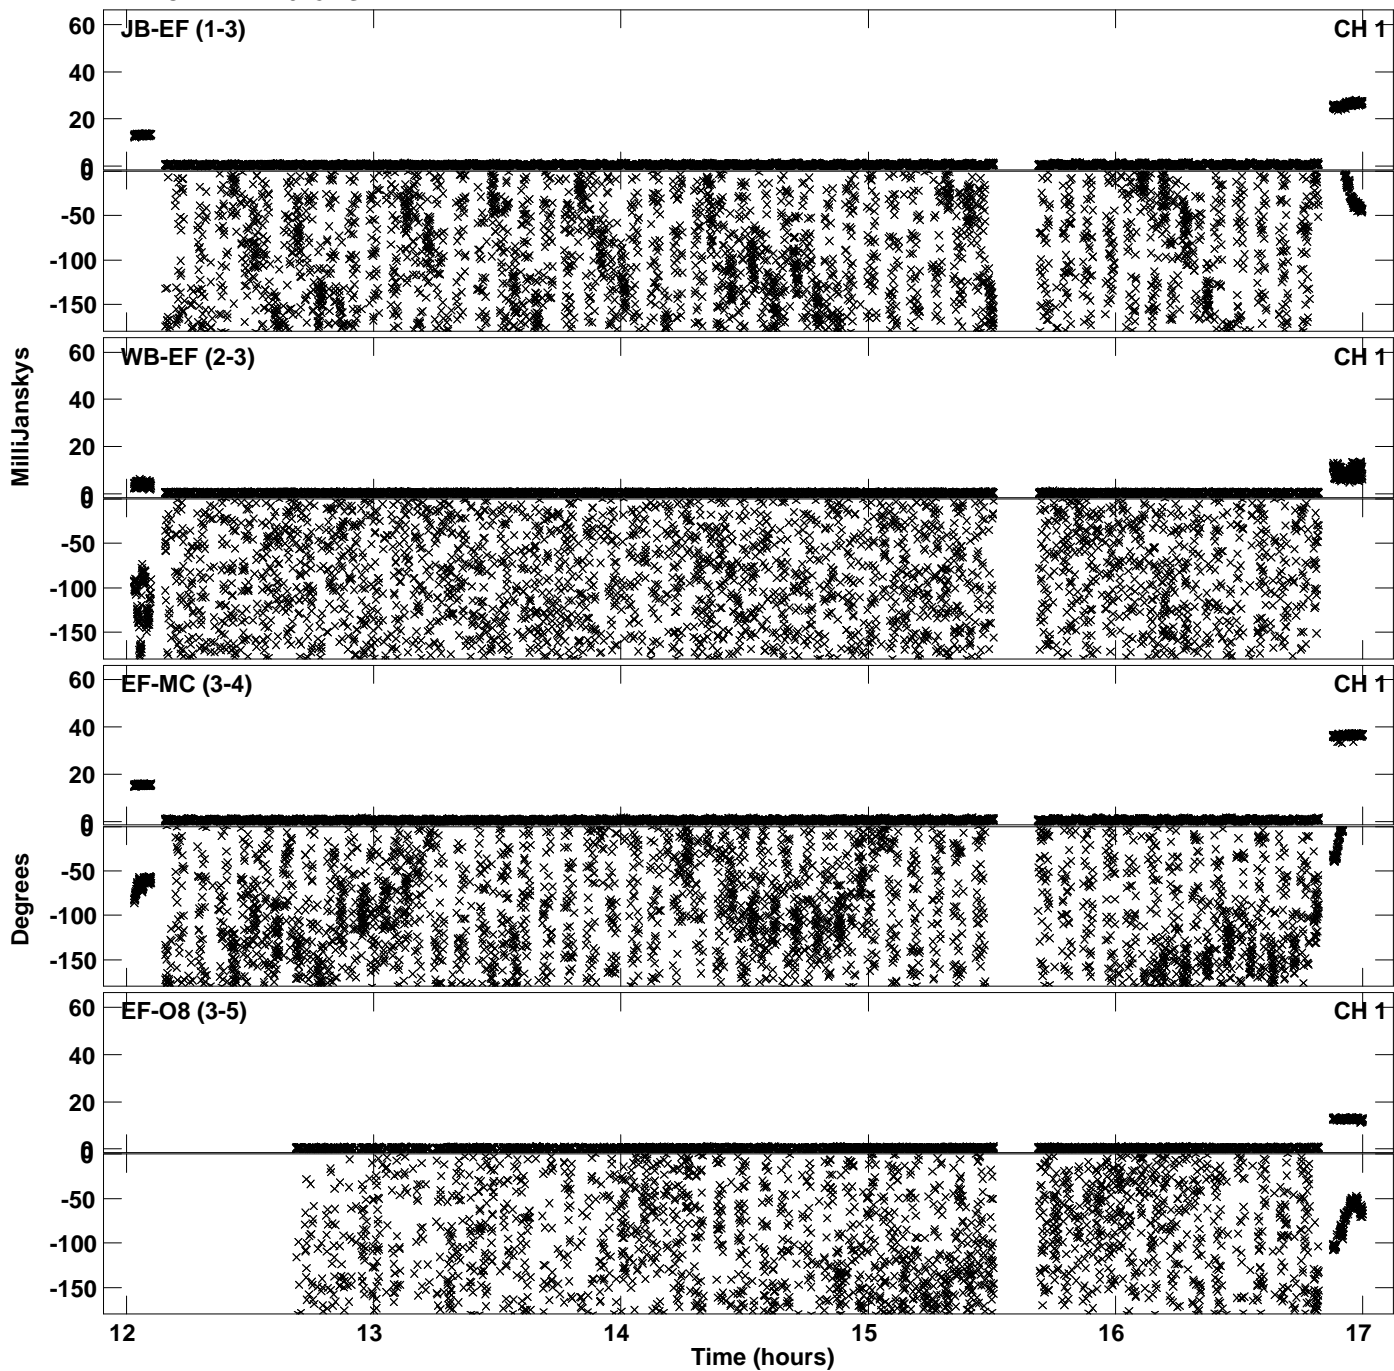

Plot file version 1 created 30-APR-2024 10:40:26  
Amplitude andPhase vs Time for EO20 2.UVDATA.1 Vect aver.  
IF 1 CHAN 1 - 2048 STK LL

Plot file version 2 created 30-APR-2024 10:40:26  
Amplitude andPhase vs Time for EO20 2.UVDATA.1 Vect aver.  
IF 1 CHAN 1 - 2048 STK LL

Plot file version 3 created 30-APR-2024 10:42:20  
Amplitude andPhase vs Time for EO020 2.UVDATA.1 Vect aver.  
IF 1 CHAN 1 - 2048 STK RR

Plot file version 4 created 30-APR-2024 10:42:20  
Amplitude andPhase vs Time for EO20 2.UVDATA.1 Vect aver.  
IF 1 CHAN 1 - 2048 STK RR