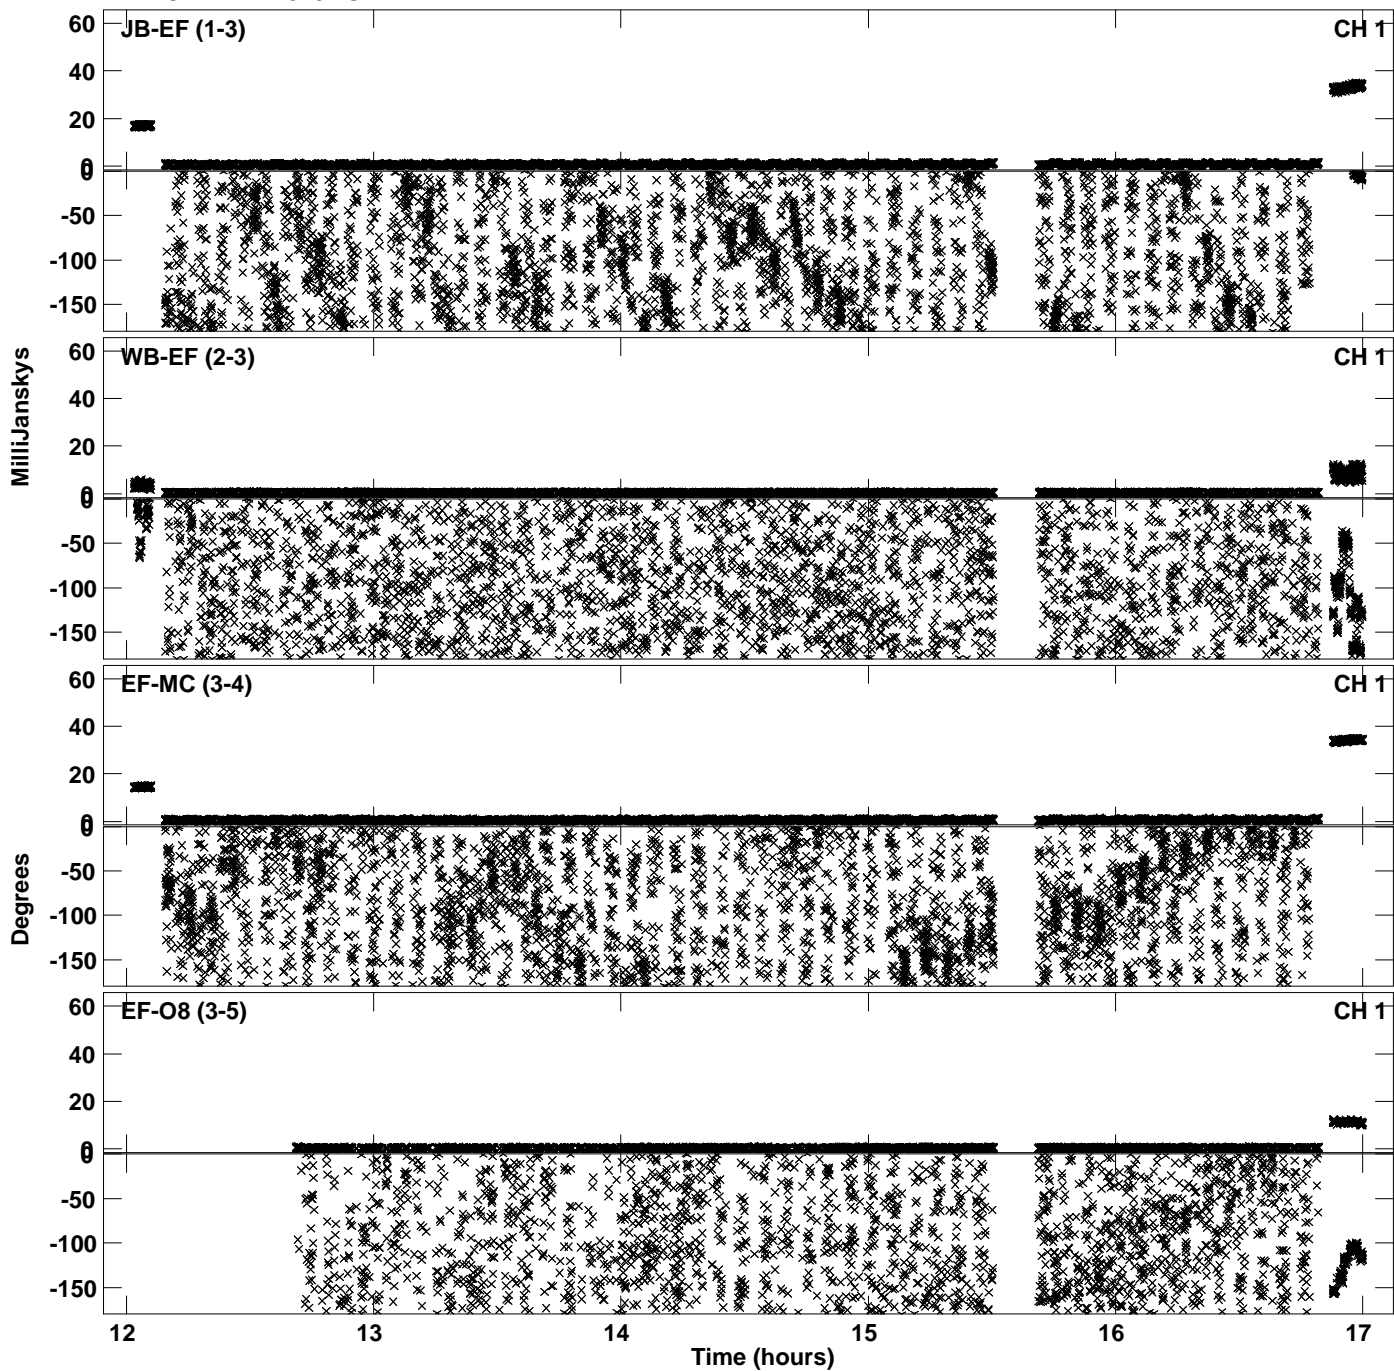

Plot file version 1 created 30-APR-2024 10:40:26  
Amplitude andPhase vs Time for EO20 2.UVDATA.1 Vect aver.  
IF 1 CHAN 1 - 2048 STK LL

Plot file version 2 created 30-APR-2024 10:40:26  
Amplitude andPhase vs Time for EO20 2.UVDATA.1 Vect aver.  
IF 1 CHAN 1 - 2048 STK LL

Plot file version 3 created 30-APR-2024 10:42:20  
Amplitude andPhase vs Time for EO020 2.UVDATA.1 Vect aver.  
IF 1 CHAN 1 - 2048 STK RR

Plot file version 4 created 30-APR-2024 10:42:20  
Amplitude andPhase vs Time for EO20 2.UVDATA.1 Vect aver.  
IF 1 CHAN 1 - 2048 STK RR