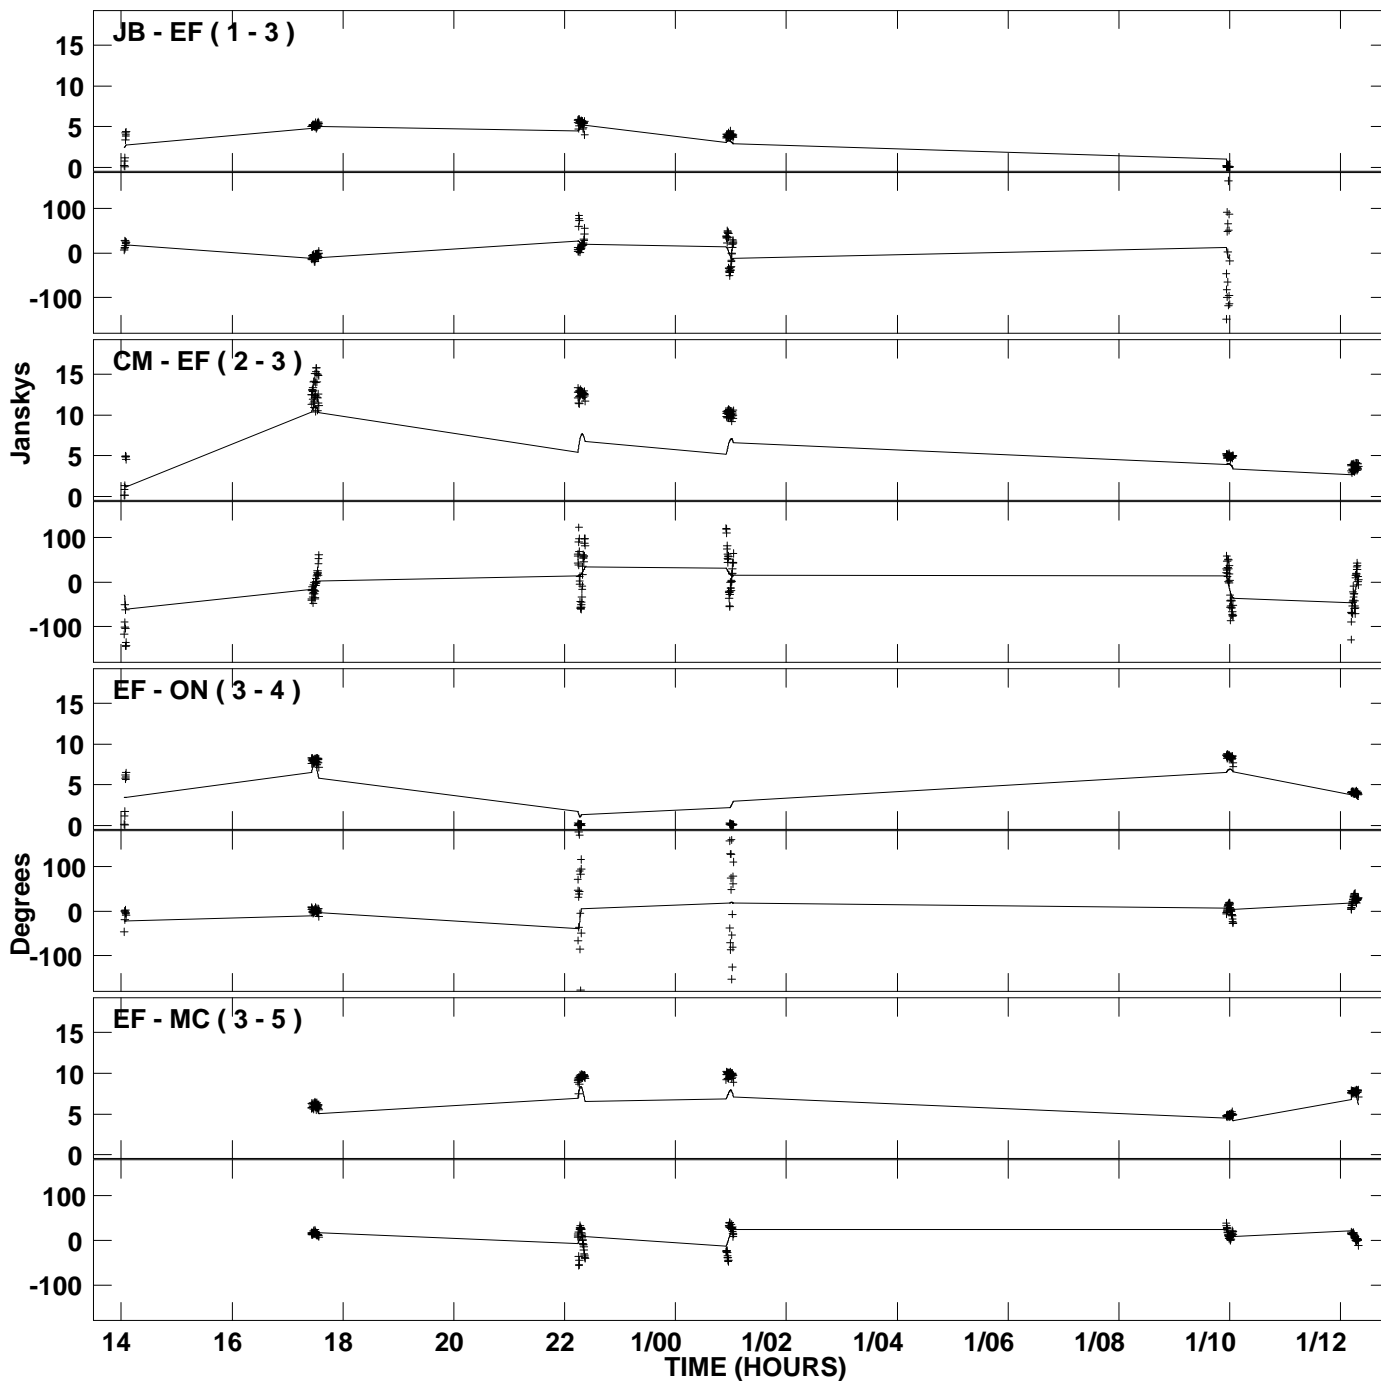

PLOT file version 1 created 27-JUN-2006 14:28:15  
 Amplitude and Phase vs Time for 3C84.MULTI.1 Vect aver. CL # 3  
 IF 1 CHAN 1 STK LL of 3C84.ICL001.3

PLot file version 2 created 27-JUN-2006 14:28:15  
Amplitude and Phase vs Time for 3C84.MULTI.1 Vect aver. CL # 3  
IF 1 CHAN 1 STK LL of 3C84.ICL001.3

PLOT file version 3 created 27-JUN-2006 14:28:18  
 Amplitude and Phase vs Time for 3C84.MULTI.1 Vect aver. CL # 3  
 IF 1 CHAN 1 STK RR of 3C84.ICL001.3

PLot file version 4 created 27-JUN-2006 14:28:18  
Amplitude and Phase vs Time for 3C84.MULTI.1 Vect aver. CL # 3  
IF 1 CHAN 1 STK RR of 3C84.ICL001.3