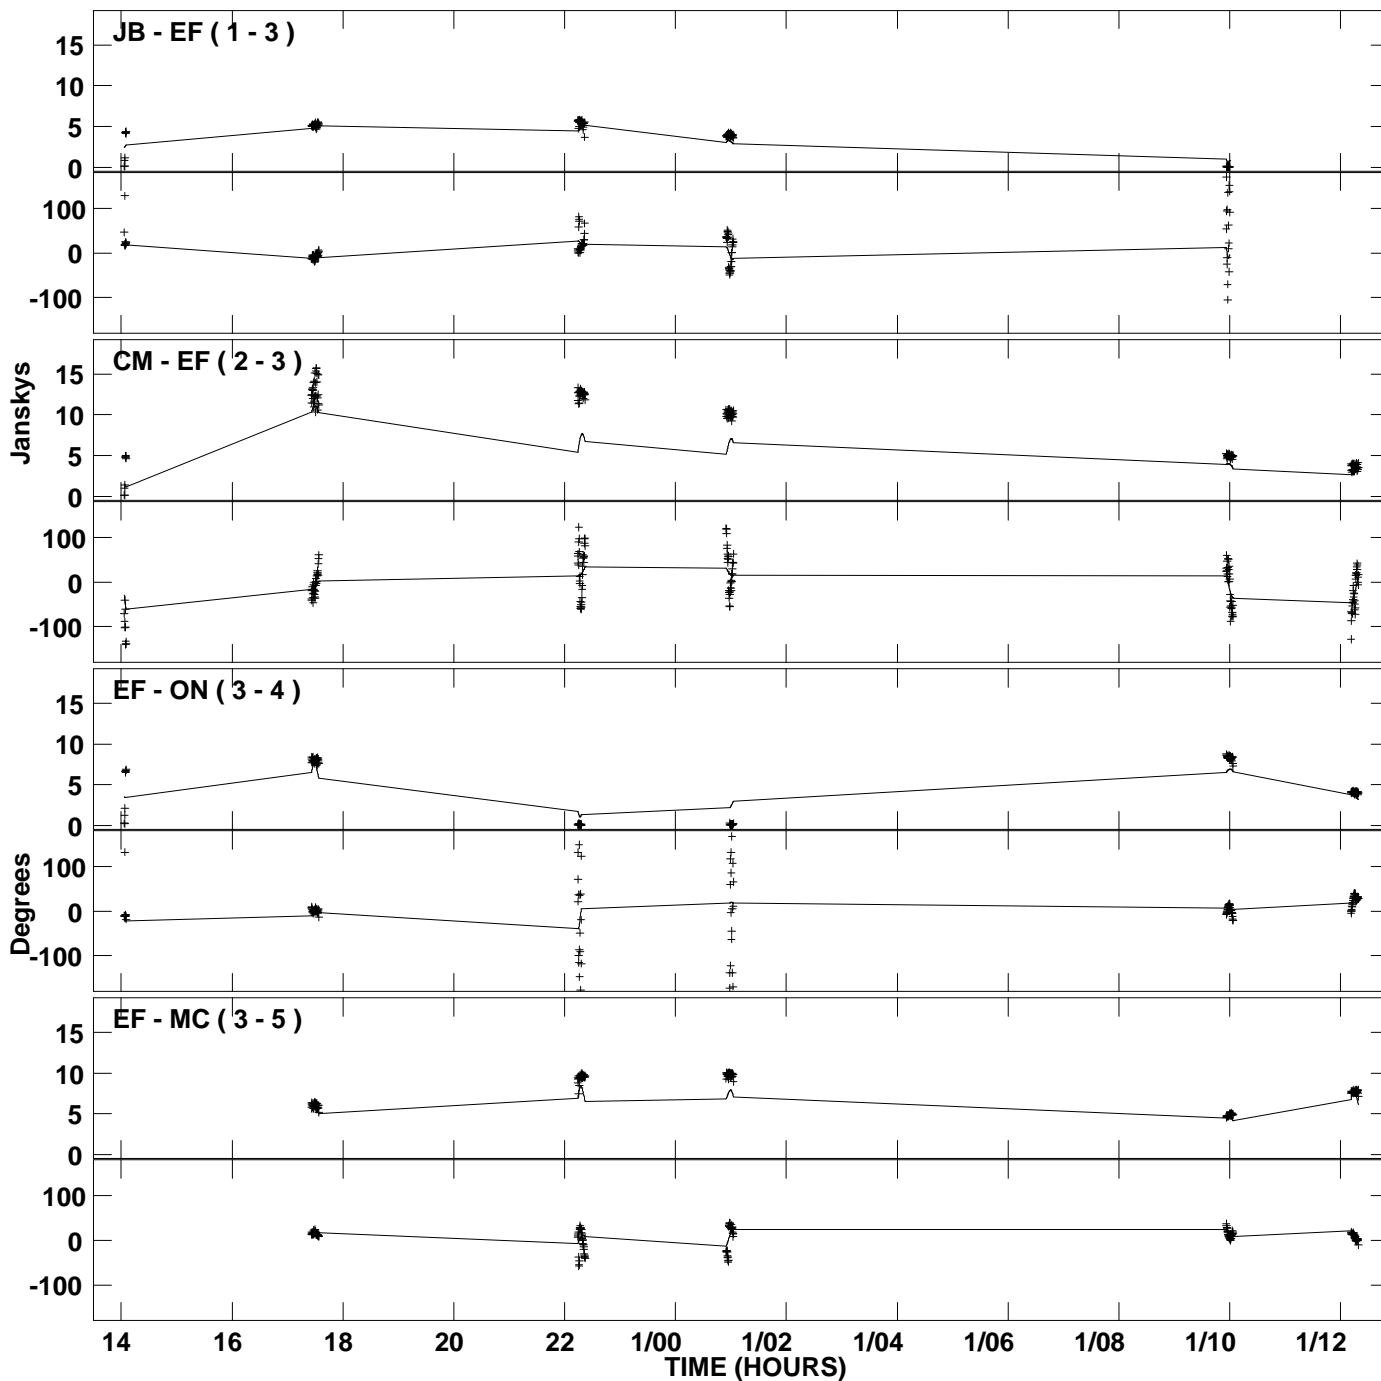

PLOT file version 1 created 27-JUN-2006 14:28:15  
 Amplitude and Phase vs Time for 3C84.MULTI.1 Vect aver. CL # 3  
 IF 1 CHAN 1 STK LL of 3C84.ICL001.3

PLot file version 2 created 27-JUN-2006 14:28:15  
Amplitude and Phase vs Time for 3C84.MULTI.1 Vect aver. CL # 3  
IF 1 CHAN 1 STK LL of 3C84.ICL001.3

PLOT file version 3 created 27-JUN-2006 14:28:18  
 Amplitude and Phase vs Time for 3C84.MULTI.1 Vect aver. CL # 3  
 IF 1 CHAN 1 STK RR of 3C84.ICL001.3

PLot file version 4 created 27-JUN-2006 14:28:18  
Amplitude and Phase vs Time for 3C84.MULTI.1 Vect aver. CL # 3  
IF 1 CHAN 1 STK RR of 3C84.ICL001.3