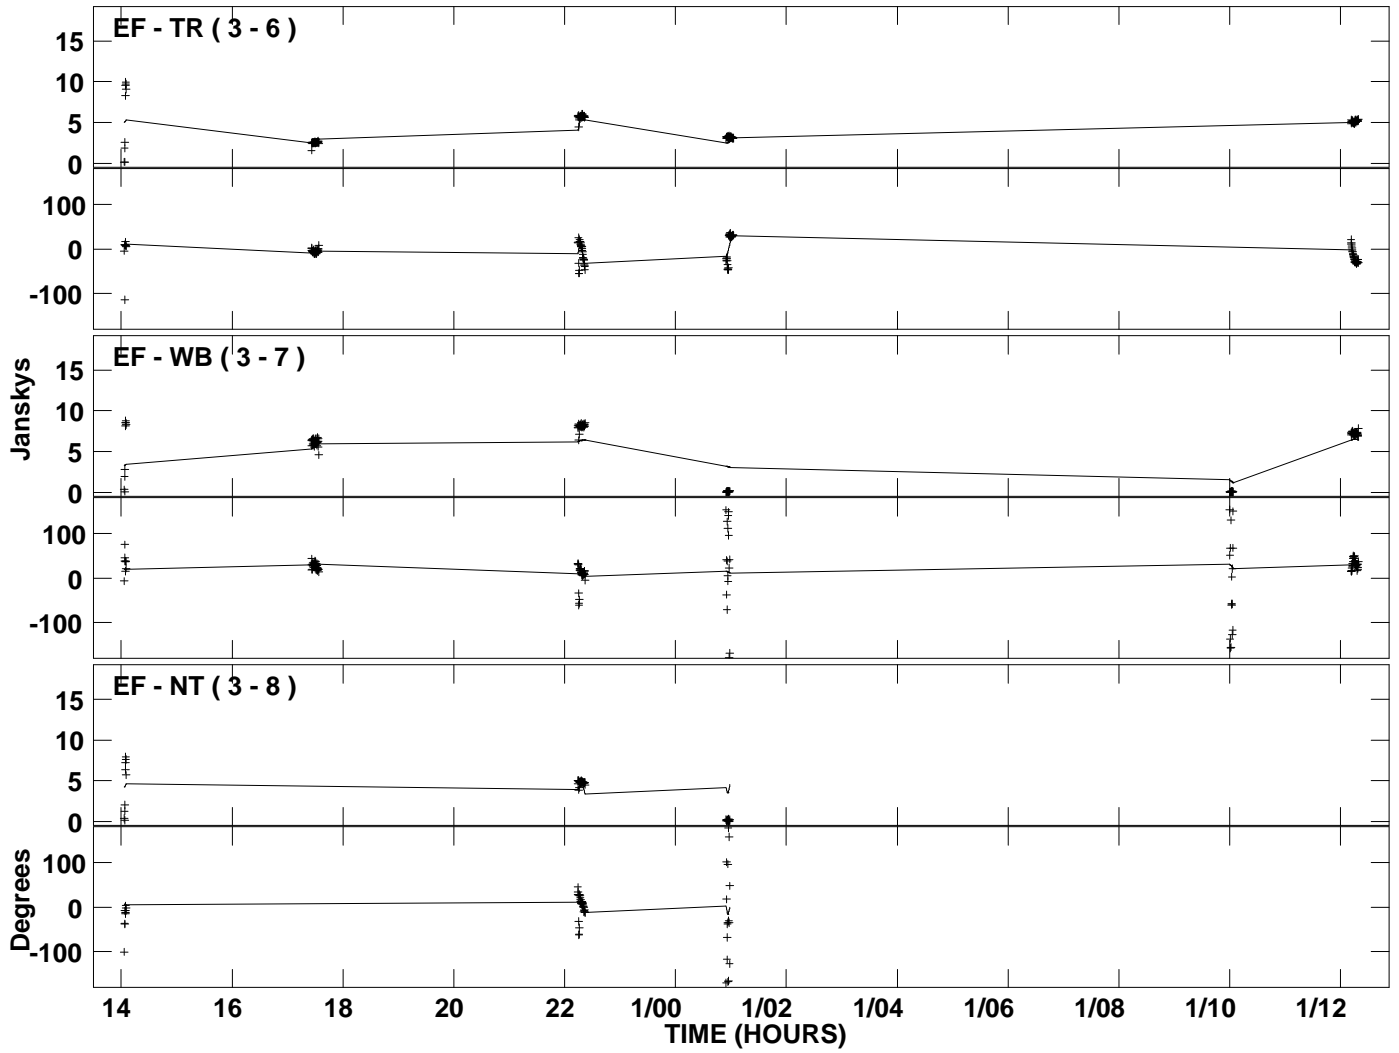

PLOT file version 1 created 27-JUN-2006 14:28:15  
 Amplitude and Phase vs Time for 3C84.MULTI.1 Vect aver. CL # 3  
 IF 1 CHAN 1 STK LL of 3C84.ICL001.3

PLot file version 2 created 27-JUN-2006 14:28:15  
Amplitude and Phase vs Time for 3C84.MULTI.1 Vect aver. CL # 3  
IF 1 CHAN 1 STK LL of 3C84.ICL001.3

PLOT file version 3 created 27-JUN-2006 14:28:18  
 Amplitude and Phase vs Time for 3C84.MULTI.1 Vect aver. CL # 3  
 IF 1 CHAN 1 STK RR of 3C84.ICL001.3

PLot file version 4 created 27-JUN-2006 14:28:18  
Amplitude and Phase vs Time for 3C84.MULTI.1 Vect aver. CL # 3  
IF 1 CHAN 1 STK RR of 3C84.ICL001.3