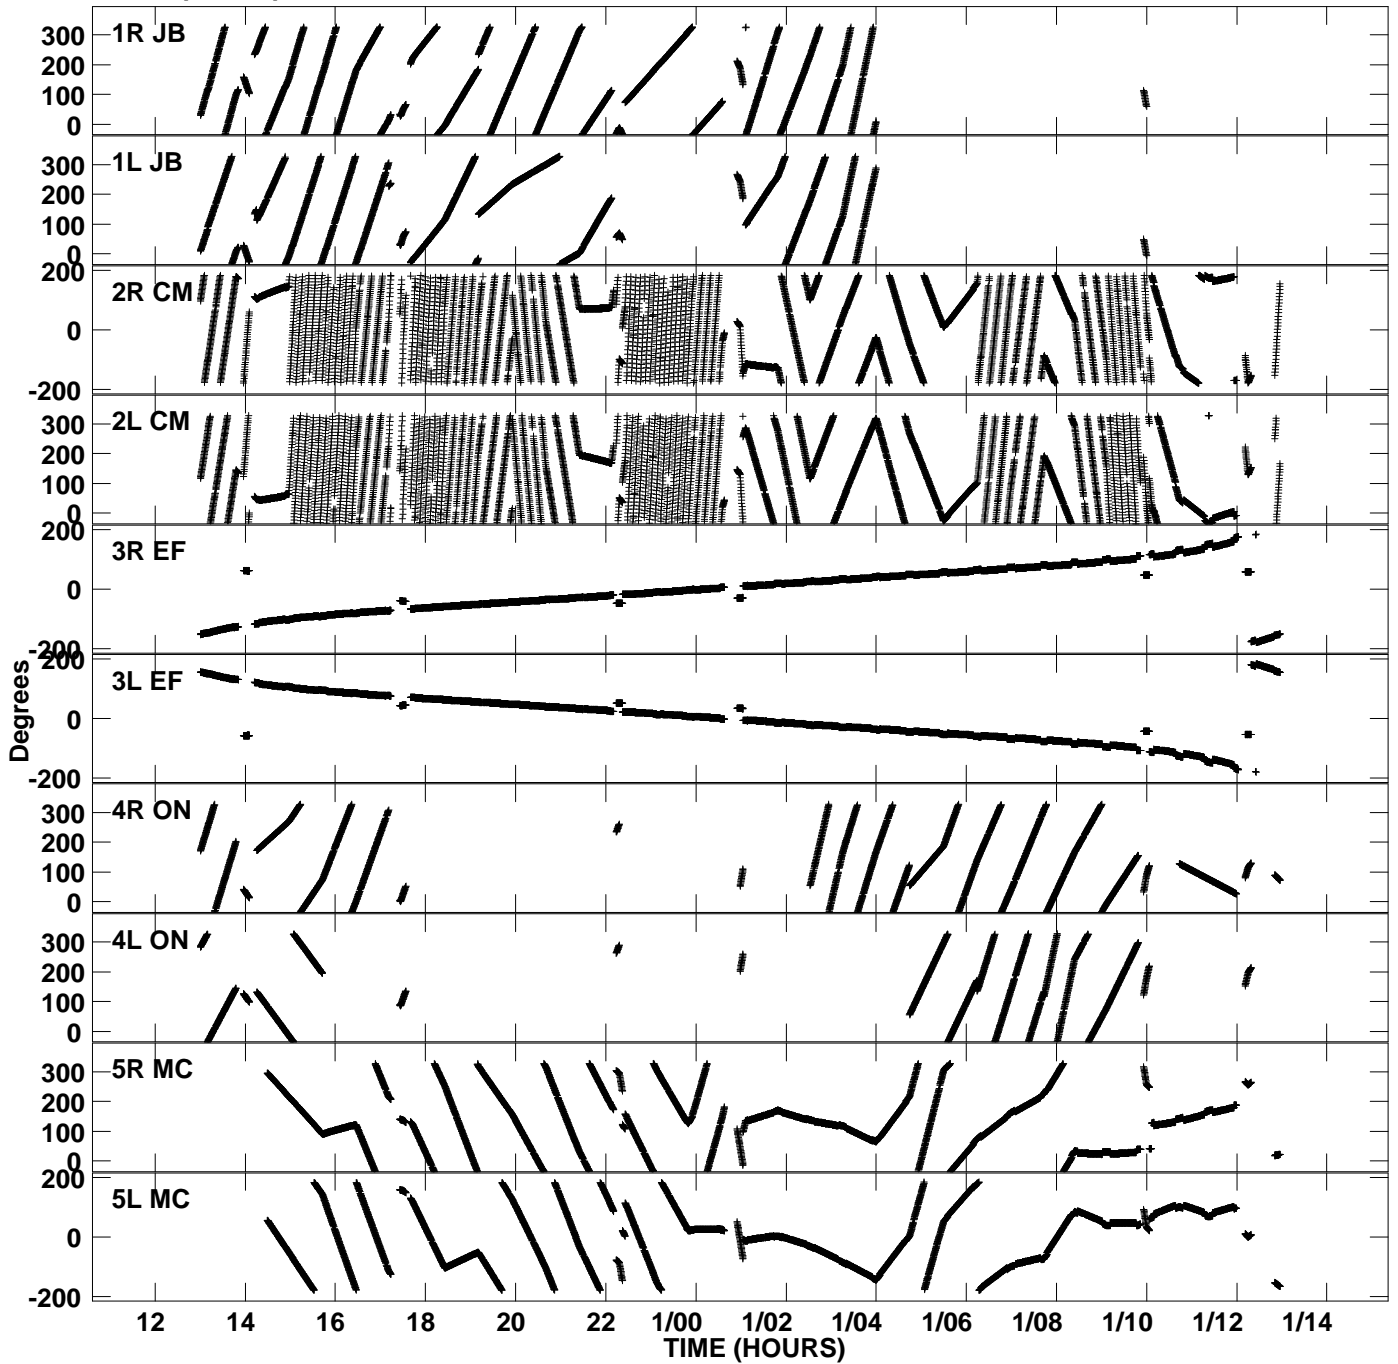

Plot file version 1 created 27-JUN-2006 11:22:33  
Gain phs vs UTC time for EP054.UVDATA.1  
CL 3 Rpol & Lpol IF 1

Plot file version 2 created 27-JUN-2006 11:22:33  
Gain phs vs UTC time for EP054.UVDATA.1  
CL 3 Rpol & Lpol IF 1