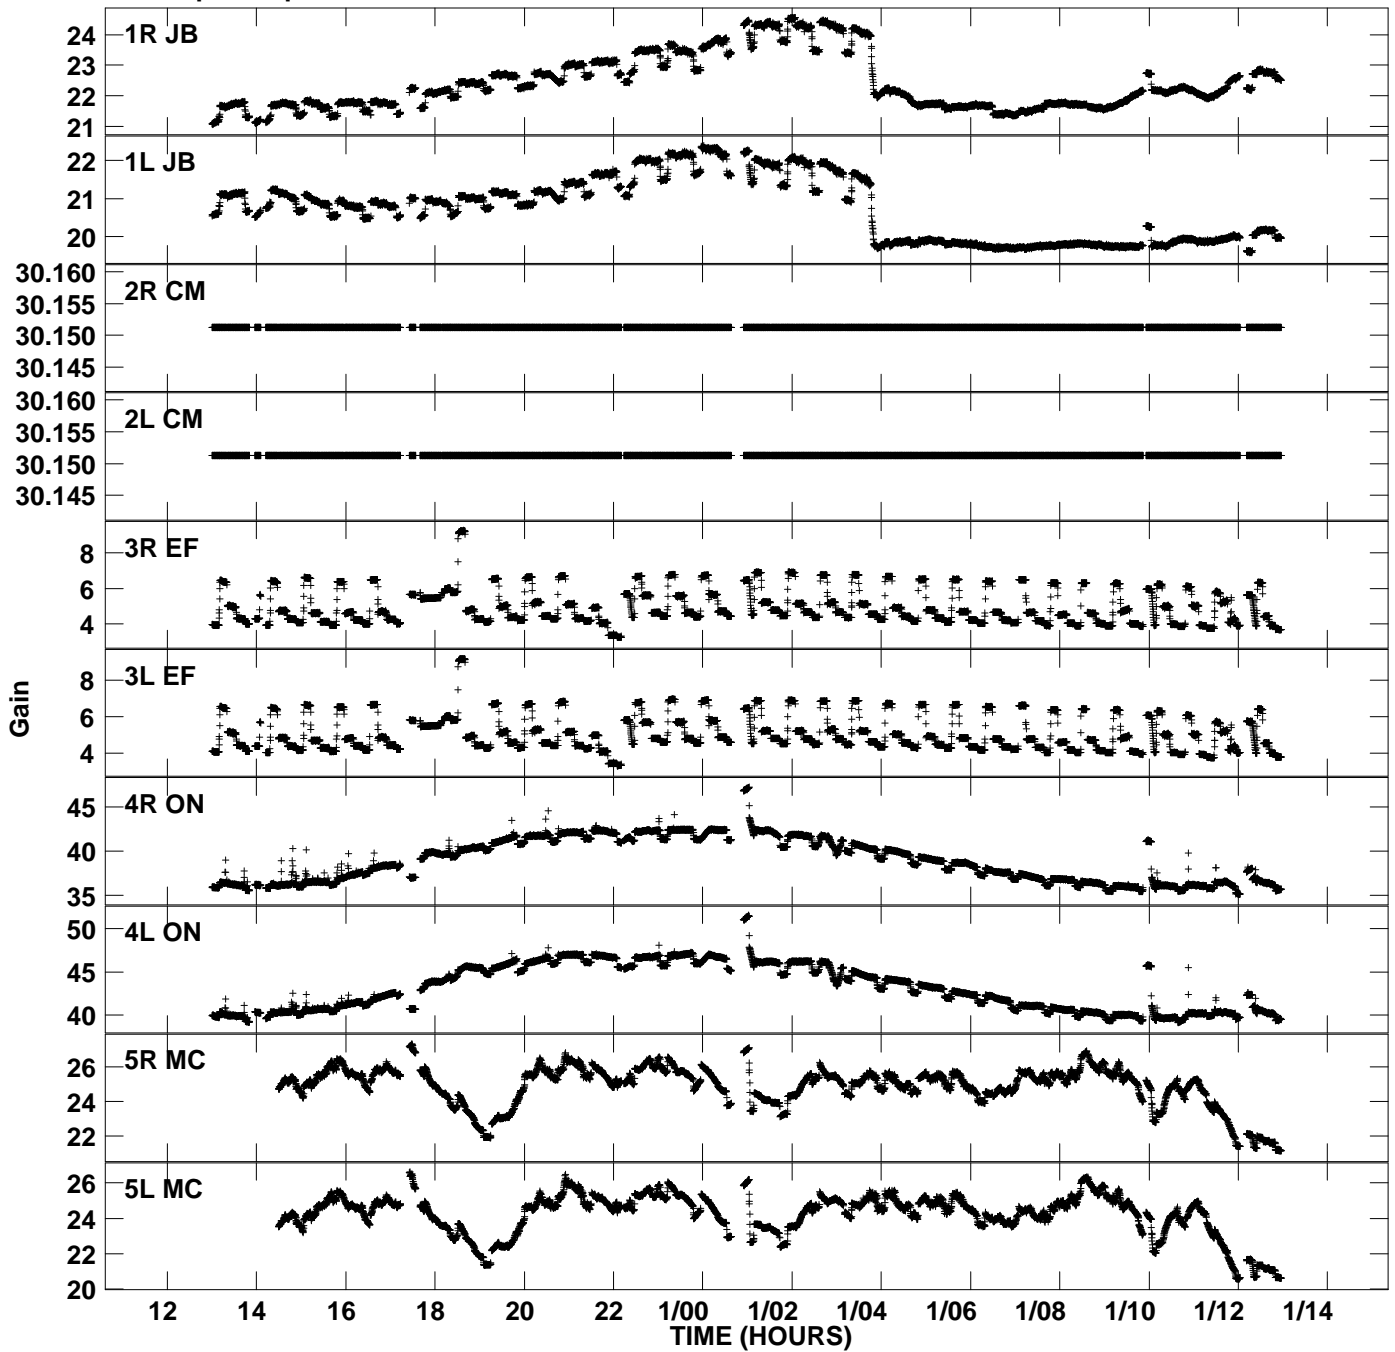

Plot file version 1 created 16-JUN-2006 10:41:57
Gain amp vs UTC time for EP054.UVDATA.1
CL 2 Rpol & Lpol IF 1

Plot file version 2 created 16-JUN-2006 10:41:57
Gain amp vs UTC time for EP054.UVDATA.1
CL 2 Rpol & Lpol IF 1