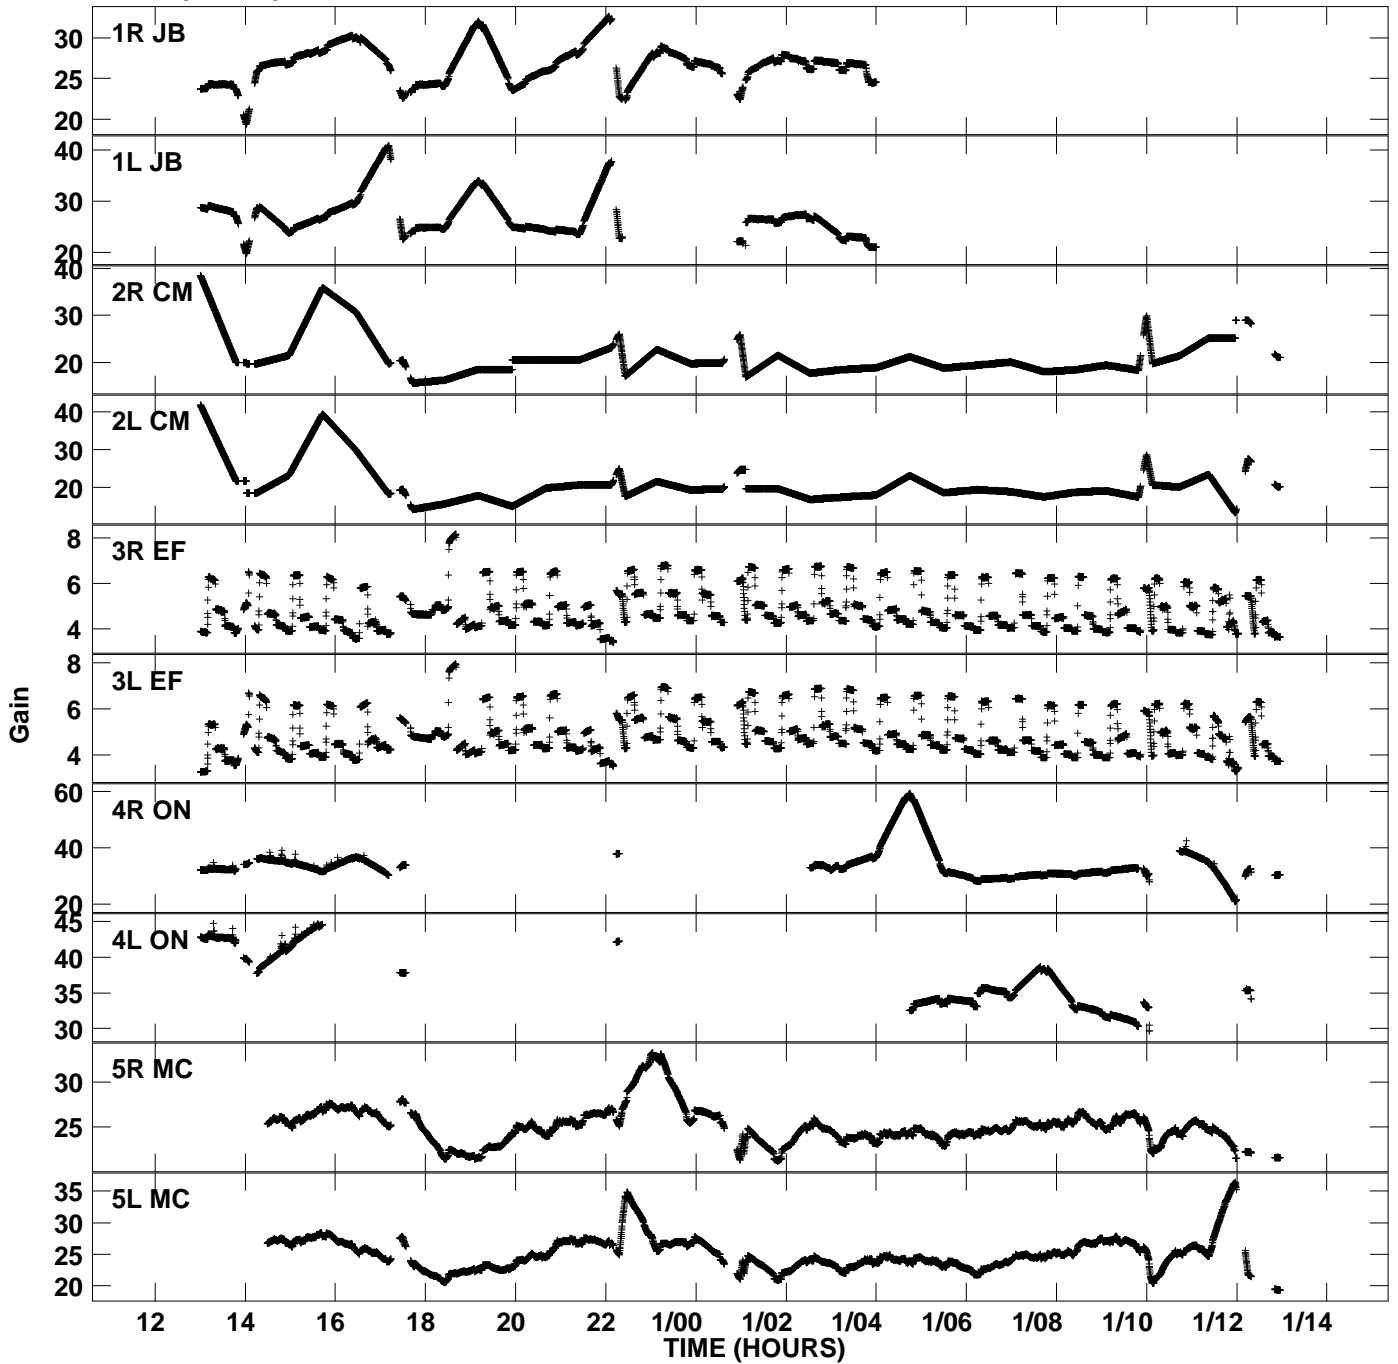

Plot file version 1 created 27-JUN-2006 14:40:33
Gain amp vs UTC time for EP054.TMP.1
CL 4 Rpol & Lpol IF 1

Plot file version 2 created 27-JUN-2006 14:40:34
Gain amp vs UTC time for EP054.TMP.1
CL 4 Rpol & Lpol IF 1