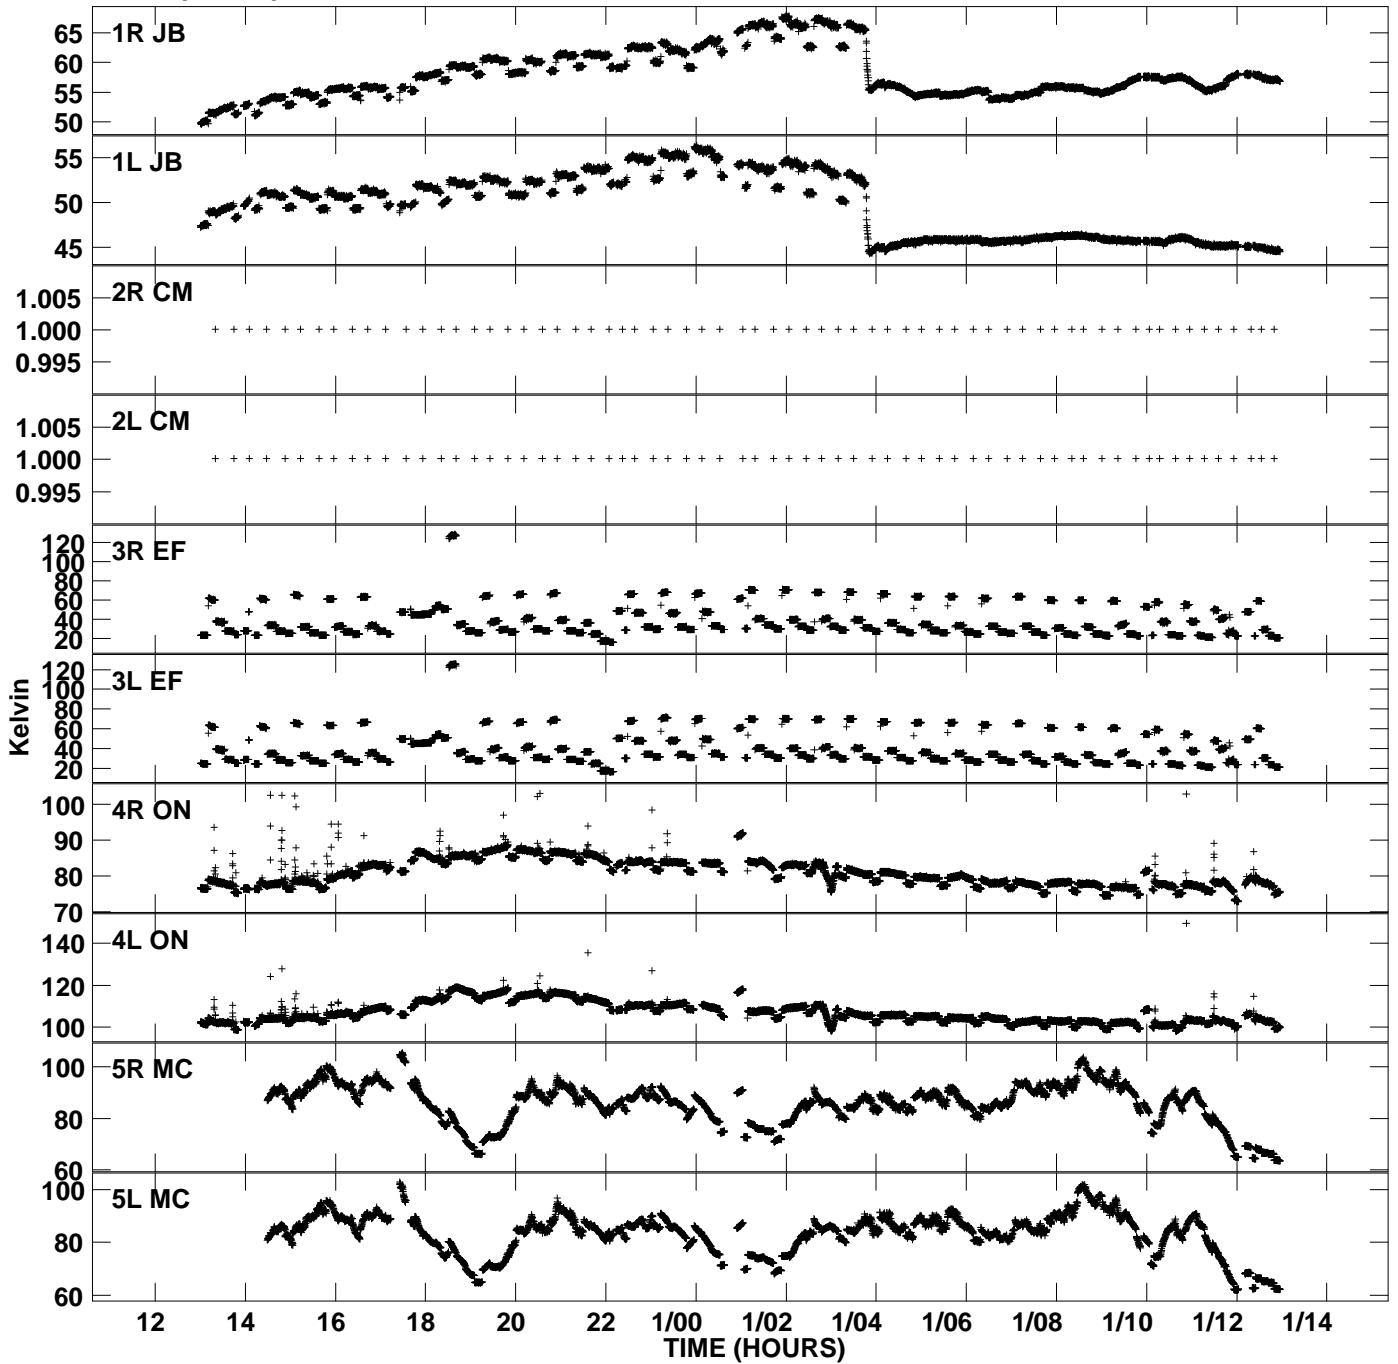

Plot file version 1 created 16-JUN-2006 10:41:45
Tsys vs UTC time for EP054.UVDATA.1
TY 1 Rpol & Lpol IF 1

Plot file version 2 created 16-JUN-2006 10:41:45
Tsys vs UTC time for EP054.UVDATA.1
TY 1 Rpol & Lpol IF 1