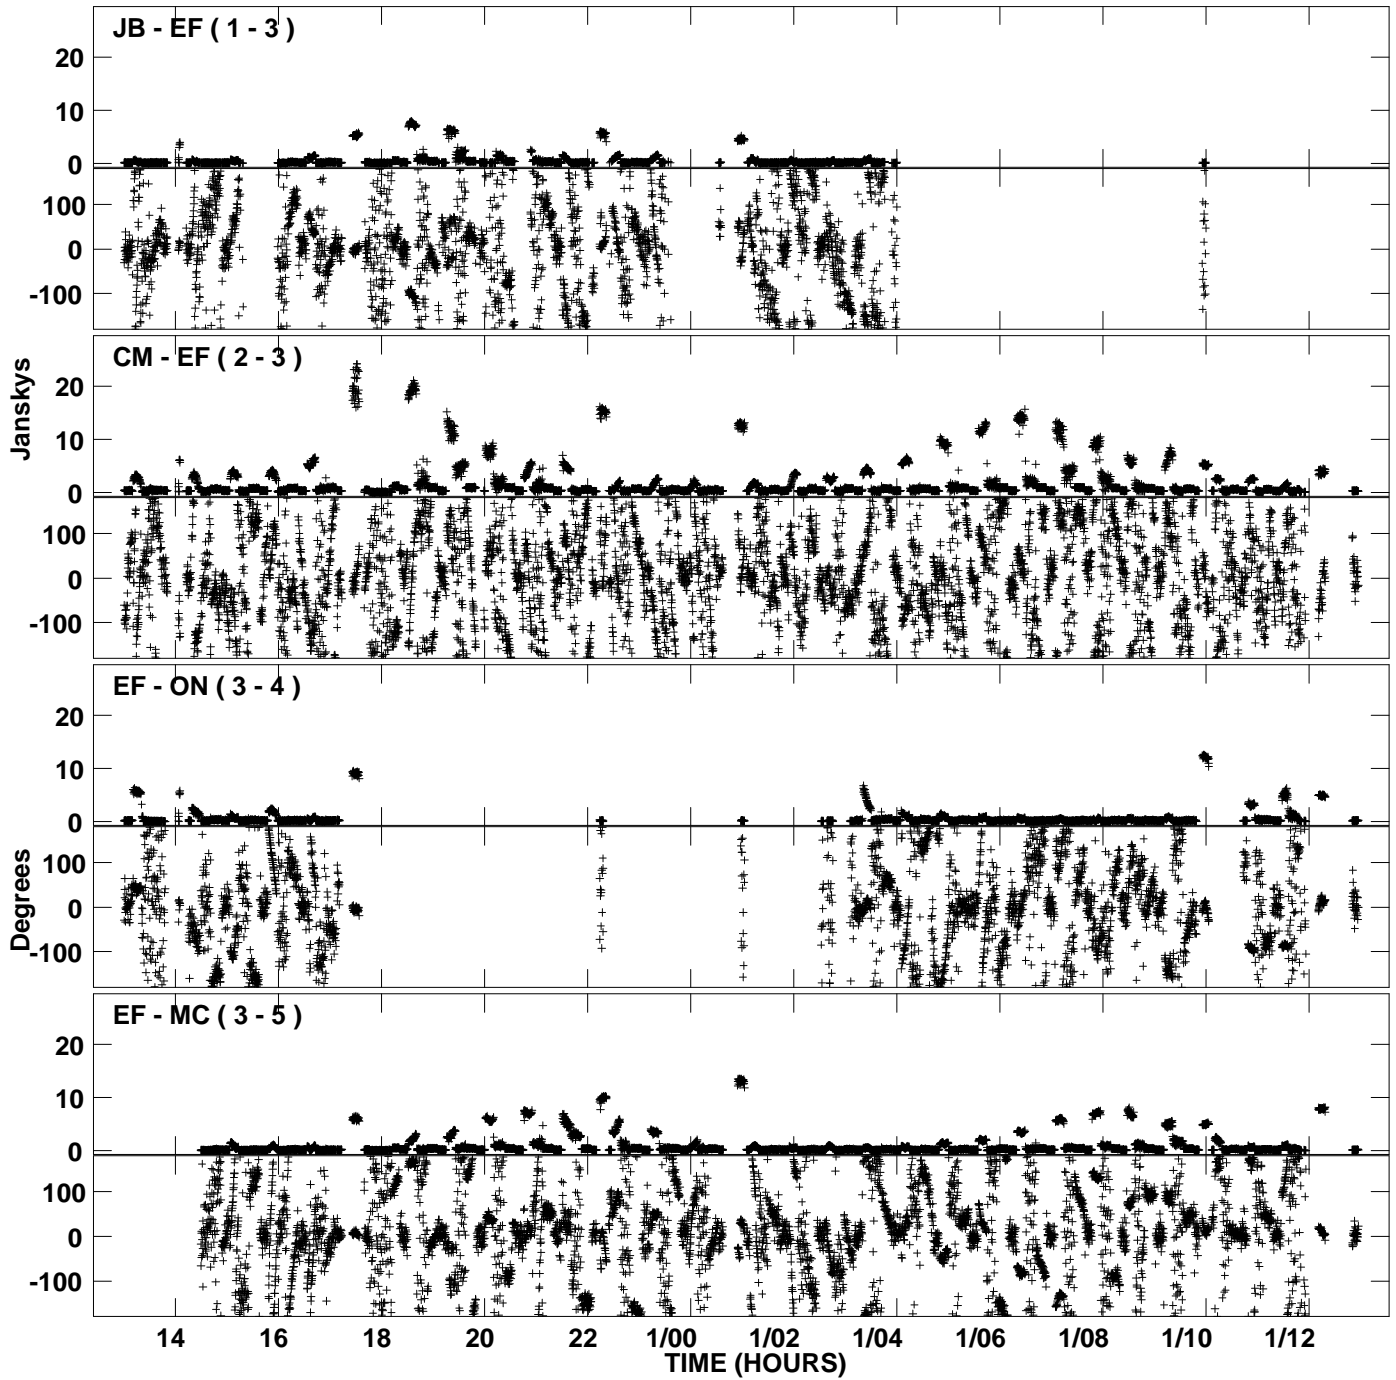

PLot file version 1 created 27-JUN-2006 13:31:10
Amplitude andPhase vs Time for EP054.UVDATA.1 Vect aver. CL # 3
IF 1 CHAN 1 - 1024 STK LL

PLot file version 2 created 27-JUN-2006 13:31:10
Amplitude and Phase vs Time for EP054.UVDATA.1 Vect aver. CL # 3
IF 1 CHAN 1 - 1024 STK LL

PLot file version 3 created 27-JUN-2006 13:54:41
Amplitude and Phase vs Time for EP054.UVDATA.1 Vect aver. CL # 3
IF 1 CHAN 1 - 1024 STK RR

PLot file version 4 created 27-JUN-2006 13:54:41
Amplitude andPhase vs Time for EP054.UVDATA.1 Vect aver. CL # 3
IF 1 CHAN 1 - 1024 STK RR