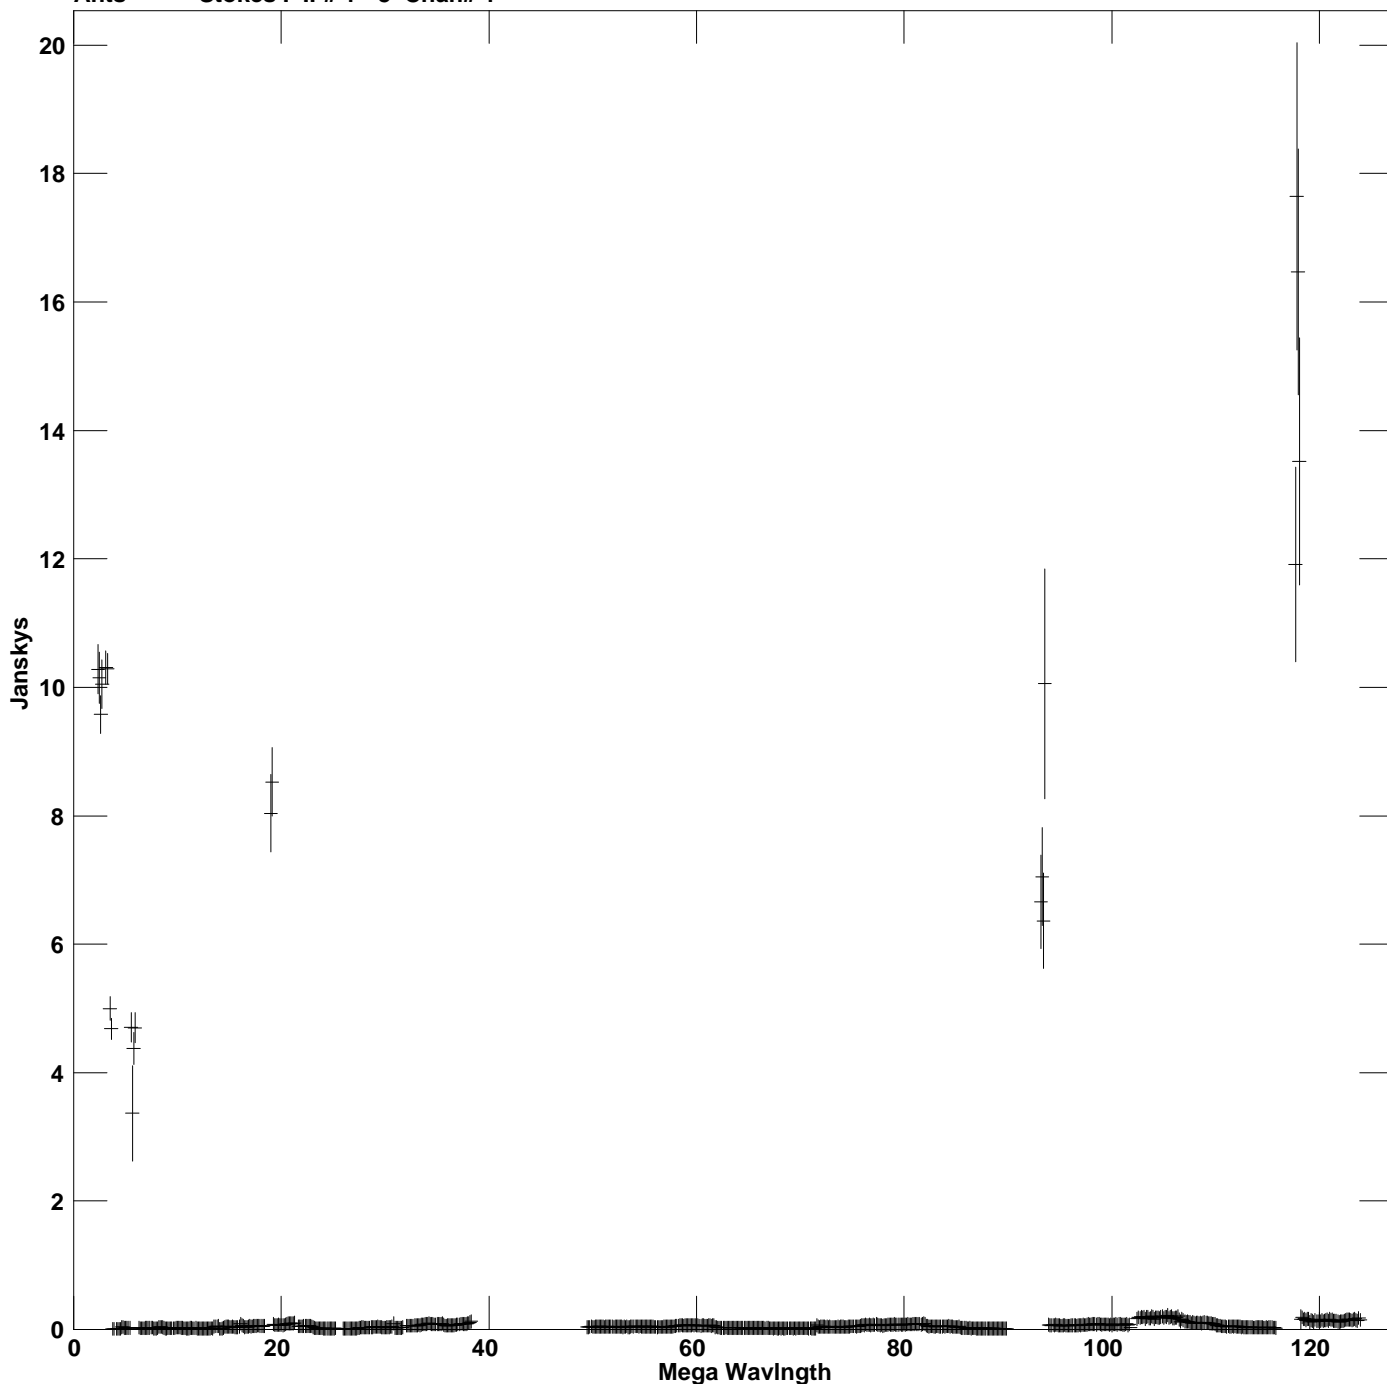

Plot file version 1 created 04-OCT-2006 13:50:40
Amplitude vs UV dist for 210.MULTI.1 Source:210
Ants * - * Stokes I IF# 1 - 8 Chan# 1

Freq = 4.9275 GHz, Bw = 16.000 MHz