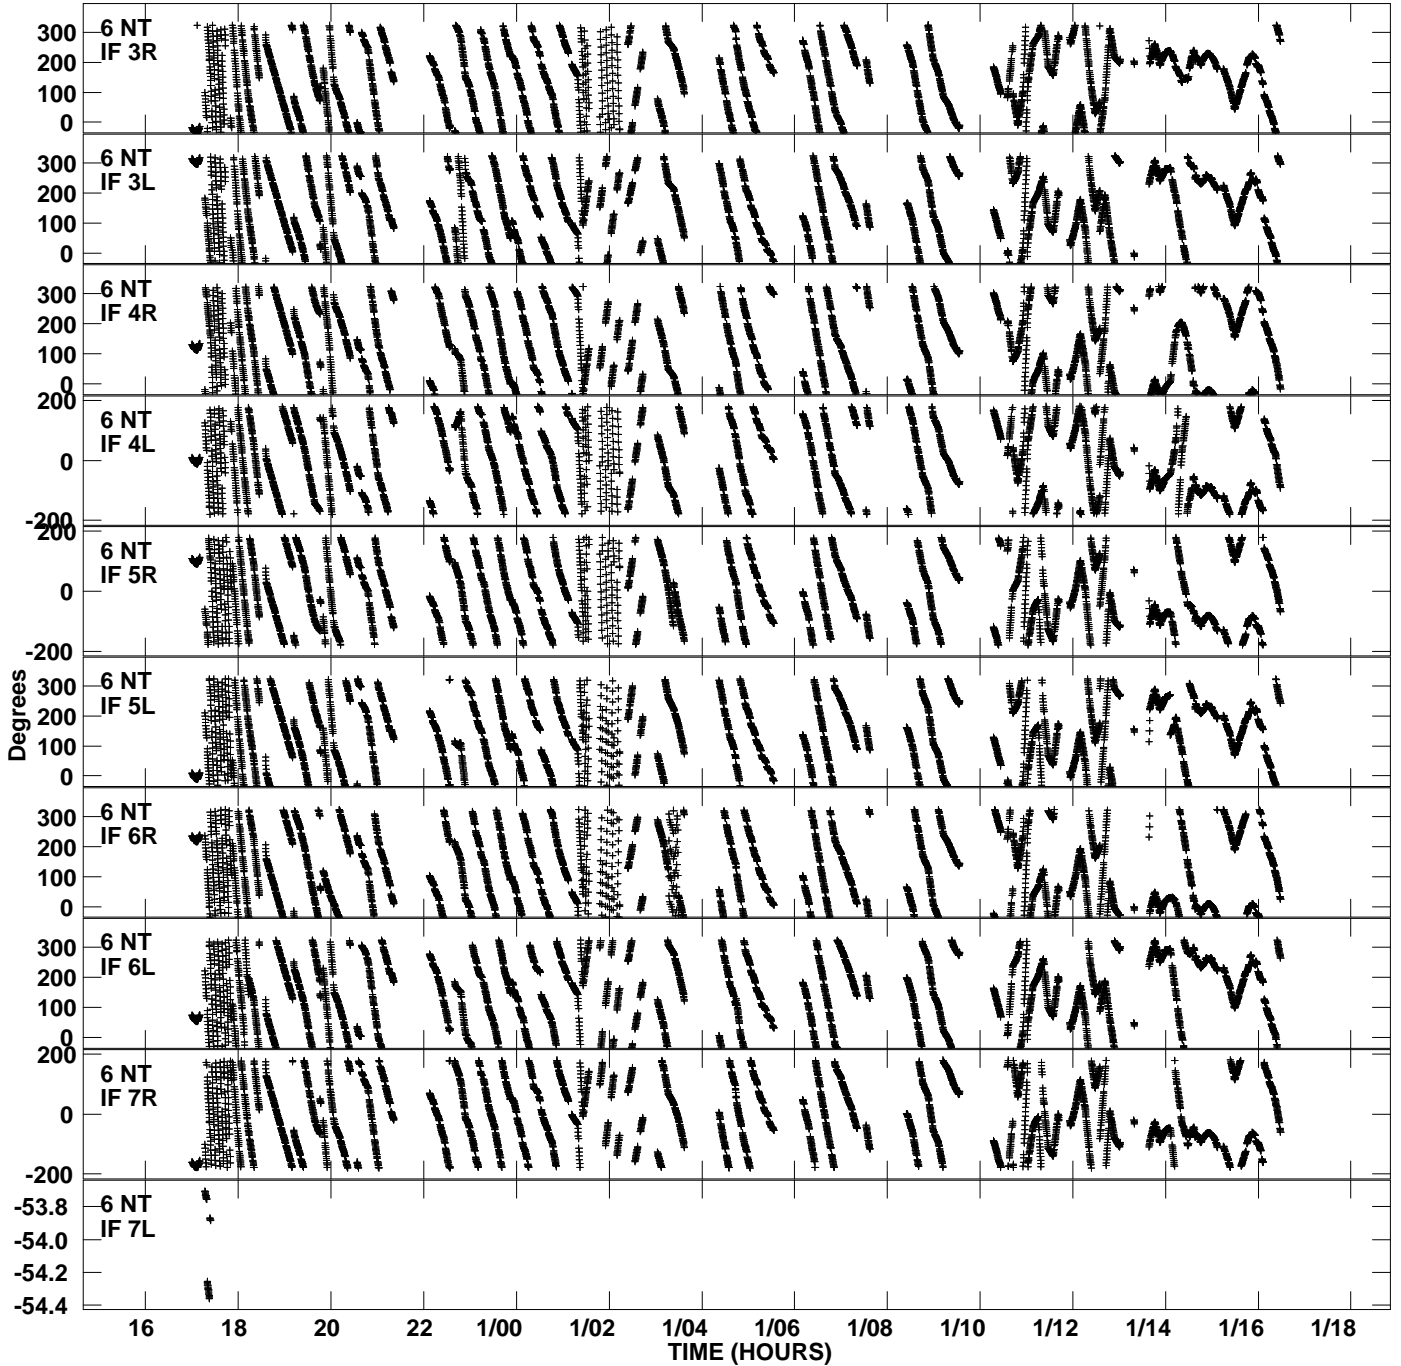

Plot file version 3 created 04-OCT-2006 12:11:26  
Gain phs vs UTC time for EP055\_1.UVDATA.1  
CL 3 Rpol & Lpol IF 1 - 8

Plot file version 4 created 04-OCT-2006 12:11:26  
Gain phs vs UTC time for EP055\_1.UVDATA.1  
CL 3 Rpol & Lpol IF 1 - 8

Plot file version 5 created 04-OCT-2006 12:11:26  
Gain phs vs UTC time for EP055\_1.UVDATA.1  
CL 3 Rpol & Lpol IF 1 - 8

Plot file version 6 created 04-OCT-2006 12:11:26  
Gain phs vs UTC time for EP055\_1.UVDATA.1  
CL 3 Rpol & Lpol IF 1 - 8

Plot file version 7 created 04-OCT-2006 12:11:26  
Gain phs vs UTC time for EP055\_1.UVDATA.1  
CL 3 Rpol & Lpol IF 1 - 8

Plot file version 8 created 04-OCT-2006 12:11:26  
Gain phs vs UTC time for EP055\_1.UVDATA.1  
CL 3 Rpol & Lpol IF 1 - 8