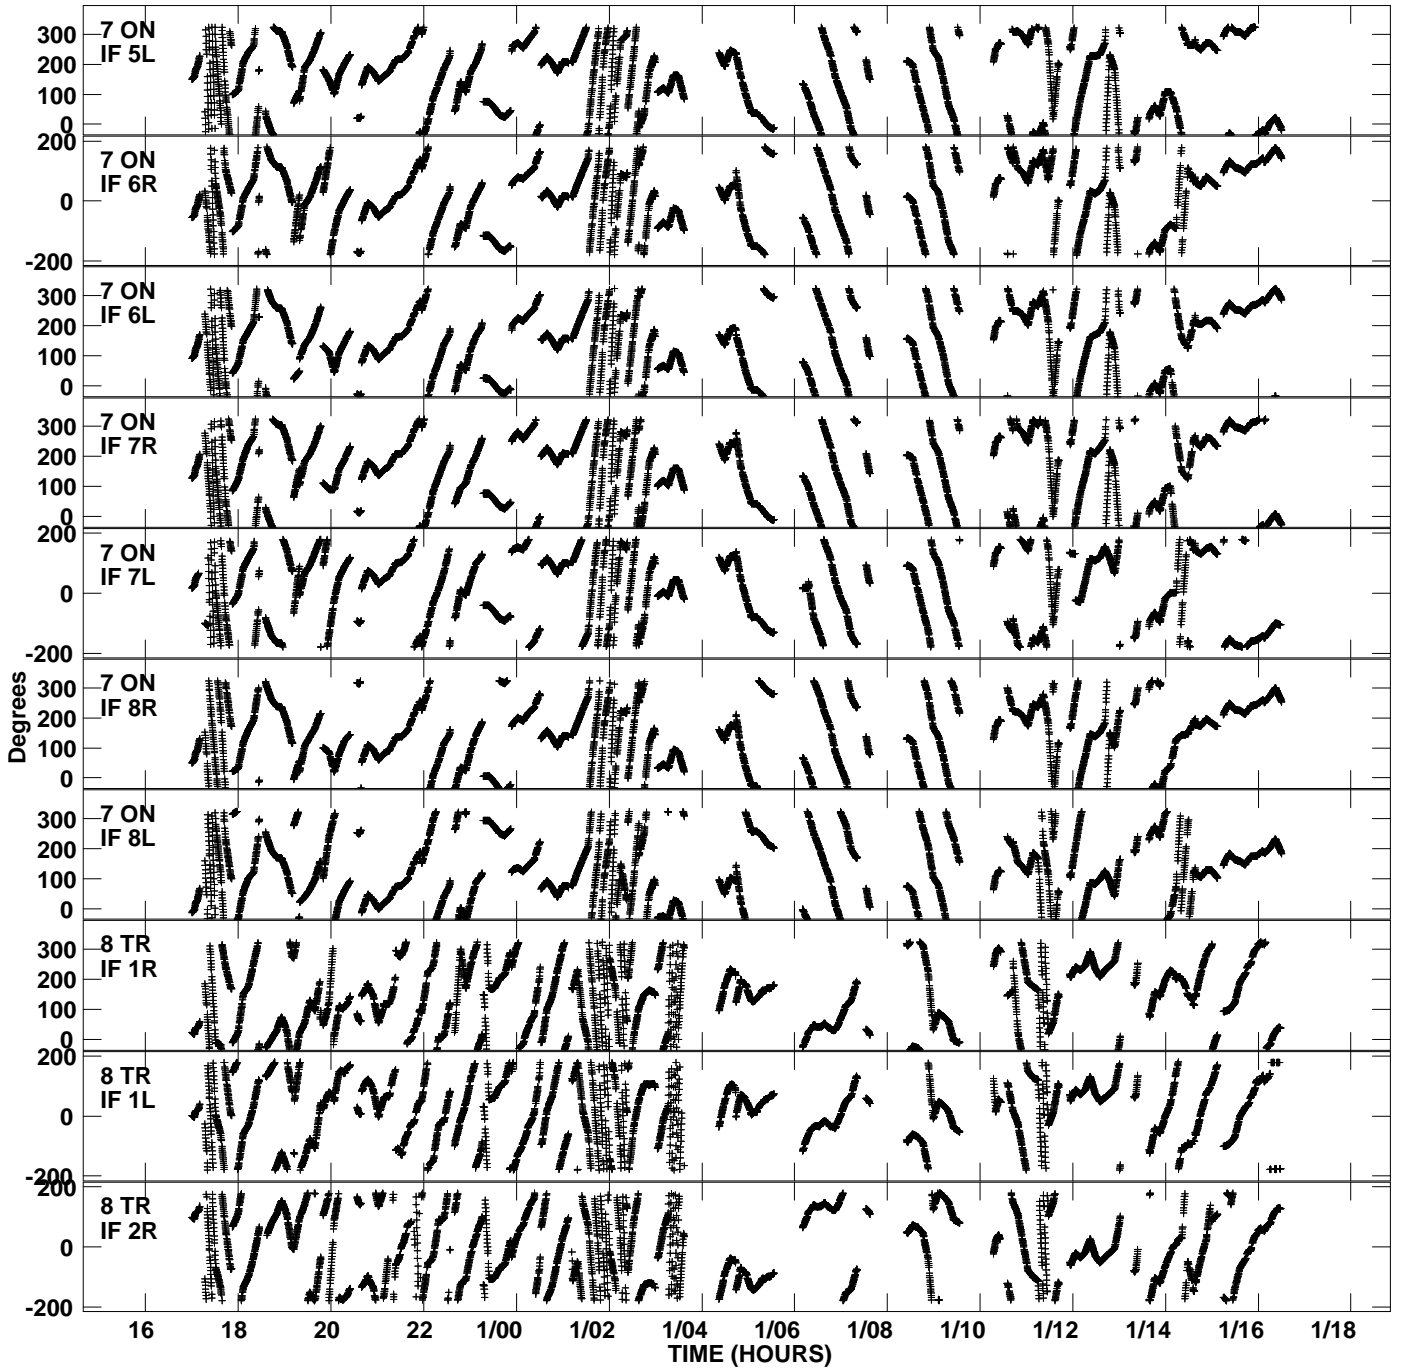

Plot file version 3 created 04-OCT-2006 12:11:26  
Gain phs vs UTC time for EP055\_1.UVDATA.1  
CL 3 Rpol & Lpol IF 1 - 8

Plot file version 4 created 04-OCT-2006 12:11:26  
Gain phs vs UTC time for EP055\_1.UVDATA.1  
CL 3 Rpol & Lpol IF 1 - 8

Plot file version 5 created 04-OCT-2006 12:11:26  
Gain phs vs UTC time for EP055\_1.UVDATA.1  
CL 3 Rpol & Lpol IF 1 - 8

Plot file version 6 created 04-OCT-2006 12:11:26  
Gain phs vs UTC time for EP055\_1.UVDATA.1  
CL 3 Rpol & Lpol IF 1 - 8

Plot file version 7 created 04-OCT-2006 12:11:26  
Gain phs vs UTC time for EP055\_1.UVDATA.1  
CL 3 Rpol & Lpol IF 1 - 8

Plot file version 8 created 04-OCT-2006 12:11:26  
Gain phs vs UTC time for EP055\_1.UVDATA.1  
CL 3 Rpol & Lpol IF 1 - 8

Plot file version 9 created 04-OCT-2006 12:11:27  
Gain phs vs UTC time for EP055\_1.UVDATA.1  
CL 3 Rpol & Lpol IF 1 - 8

Plot file version 10 created 04-OCT-2006 12:11:27  
Gain phs vs UTC time for EP055\_1.UVDATA.1  
CL 3 Rpol & Lpol IF 1 - 8