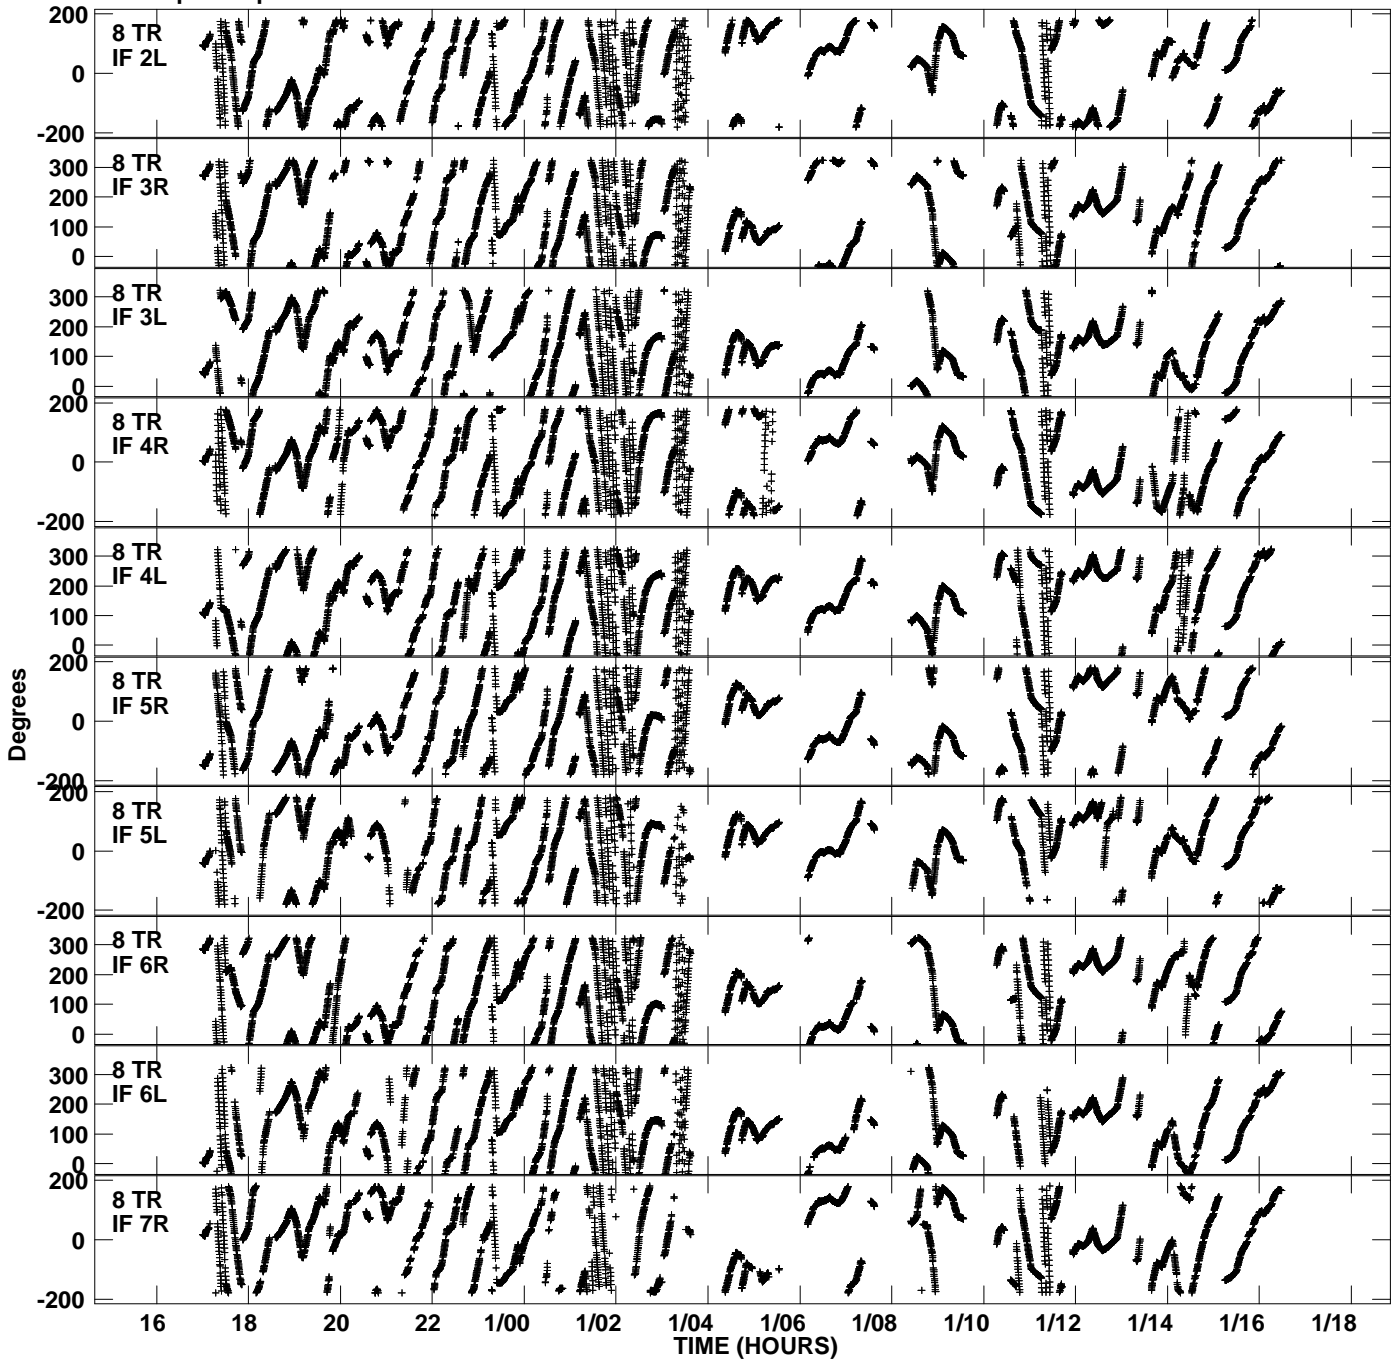

Plot file version 11 created 04-OCT-2006 12:11:27
Gain phs vs UTC time for EP055_1.UVDATA.1
CL 3 Rpol & Lpol IF 1 - 8