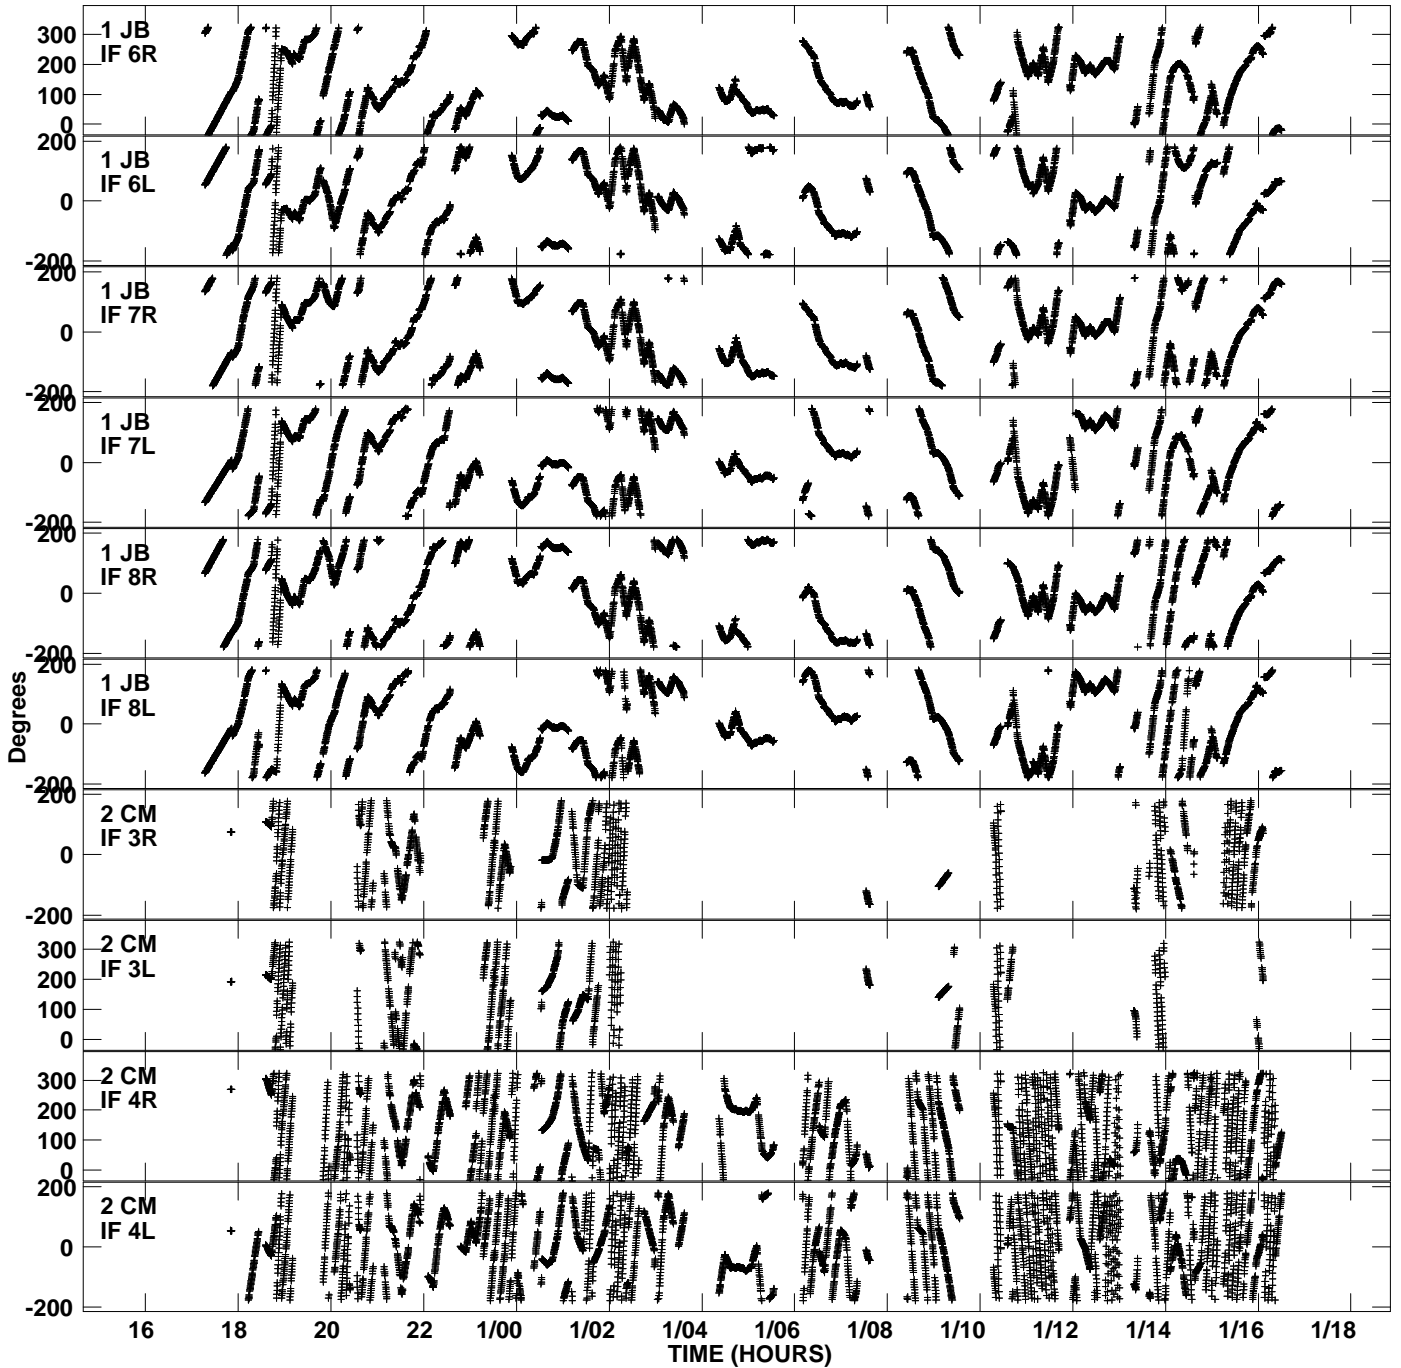

Plot file version 1 created 04-OCT-2006 12:11:25  
Gain phs vs UTC time for EP055\_1.UVDATA.1  
CL 3 Rpol & Lpol IF 1 - 8

Plot file version 2 created 04-OCT-2006 12:11:26  
Gain phs vs UTC time for EP055\_1.UVDATA.1  
CL 3 Rpol & Lpol IF 1 - 8

Plot file version 3 created 04-OCT-2006 12:11:26  
Gain phs vs UTC time for EP055\_1.UVDATA.1  
CL 3 Rpol & Lpol IF 1 - 8

Plot file version 4 created 04-OCT-2006 12:11:26  
Gain phs vs UTC time for EP055\_1.UVDATA.1  
CL 3 Rpol & Lpol IF 1 - 8

Plot file version 5 created 04-OCT-2006 12:11:26  
Gain phs vs UTC time for EP055\_1.UVDATA.1  
CL 3 Rpol & Lpol IF 1 - 8

Plot file version 6 created 04-OCT-2006 12:11:26  
Gain phs vs UTC time for EP055\_1.UVDATA.1  
CL 3 Rpol & Lpol IF 1 - 8

Plot file version 7 created 04-OCT-2006 12:11:26  
Gain phs vs UTC time for EP055\_1.UVDATA.1  
CL 3 Rpol & Lpol IF 1 - 8

Plot file version 8 created 04-OCT-2006 12:11:26  
Gain phs vs UTC time for EP055\_1.UVDATA.1  
CL 3 Rpol & Lpol IF 1 - 8