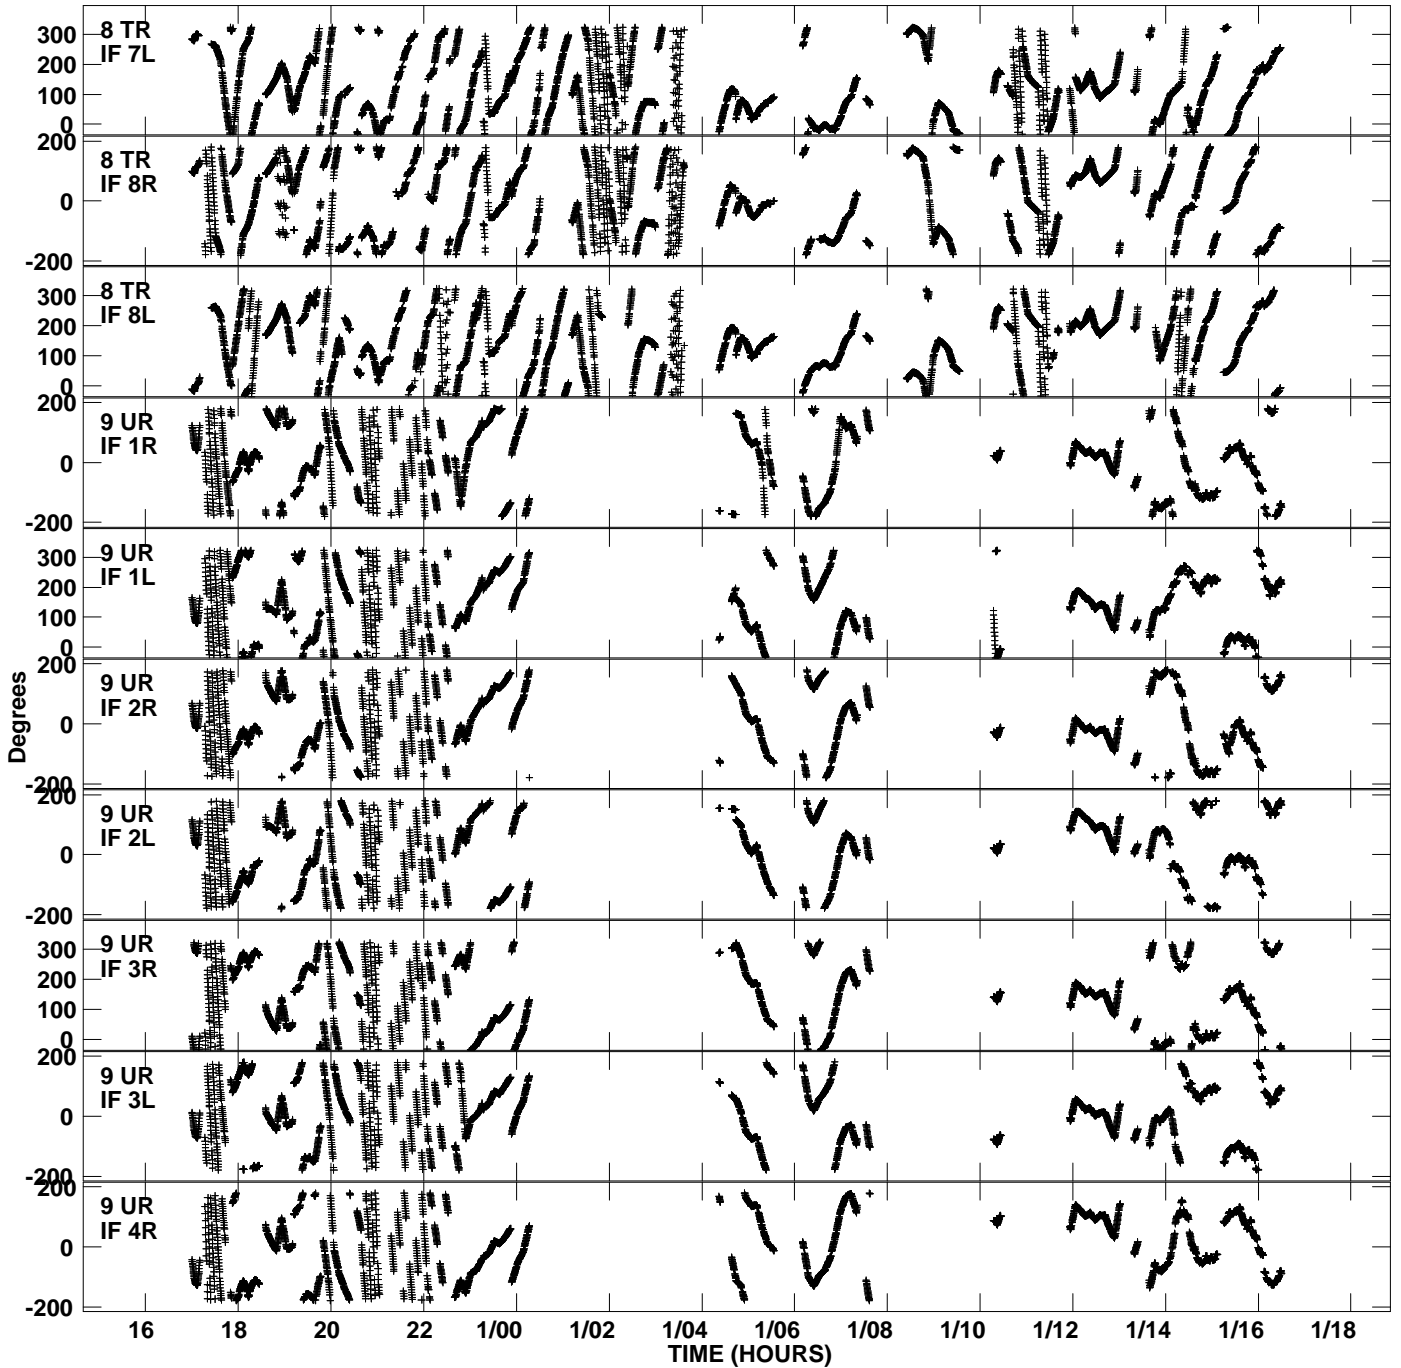

Plot file version 12 created 04-OCT-2006 12:11:27
Gain phs vs UTC time for EP055_1.UVDATA.1
CL 3 Rpol & Lpol IF 1 - 8