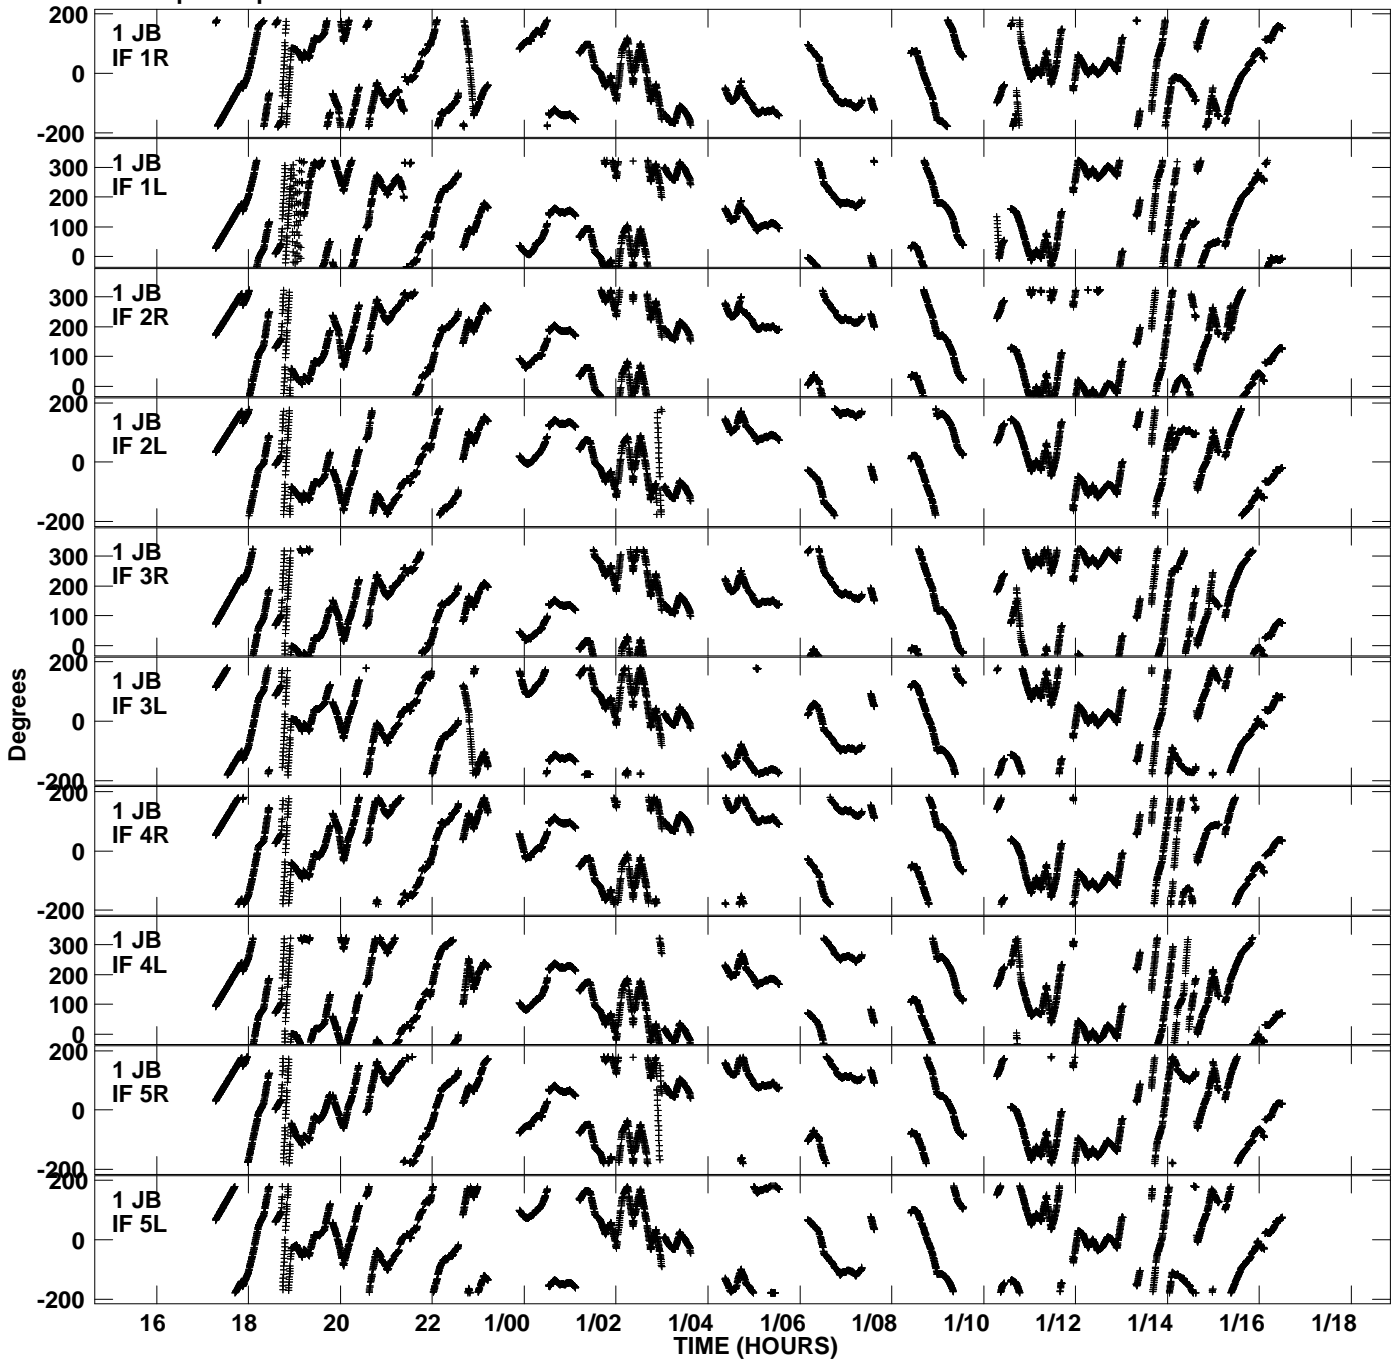

Plot file version 1 created 04-OCT-2006 12:11:25  
Gain phs vs UTC time for EP055\_1.UVDATA.1  
CL 3 Rpol & Lpol IF 1 - 8

Plot file version 2 created 04-OCT-2006 12:11:26  
Gain phs vs UTC time for EP055\_1.UVDATA.1  
CL 3 Rpol & Lpol IF 1 - 8

Plot file version 3 created 04-OCT-2006 12:11:26  
Gain phs vs UTC time for EP055\_1.UVDATA.1  
CL 3 Rpol & Lpol IF 1 - 8

Plot file version 4 created 04-OCT-2006 12:11:26  
Gain phs vs UTC time for EP055\_1.UVDATA.1  
CL 3 Rpol & Lpol IF 1 - 8

Plot file version 5 created 04-OCT-2006 12:11:26  
Gain phs vs UTC time for EP055\_1.UVDATA.1  
CL 3 Rpol & Lpol IF 1 - 8

Plot file version 6 created 04-OCT-2006 12:11:26  
Gain phs vs UTC time for EP055\_1.UVDATA.1  
CL 3 Rpol & Lpol IF 1 - 8

Plot file version 7 created 04-OCT-2006 12:11:26  
Gain phs vs UTC time for EP055\_1.UVDATA.1  
CL 3 Rpol & Lpol IF 1 - 8

Plot file version 8 created 04-OCT-2006 12:11:26  
Gain phs vs UTC time for EP055\_1.UVDATA.1  
CL 3 Rpol & Lpol IF 1 - 8