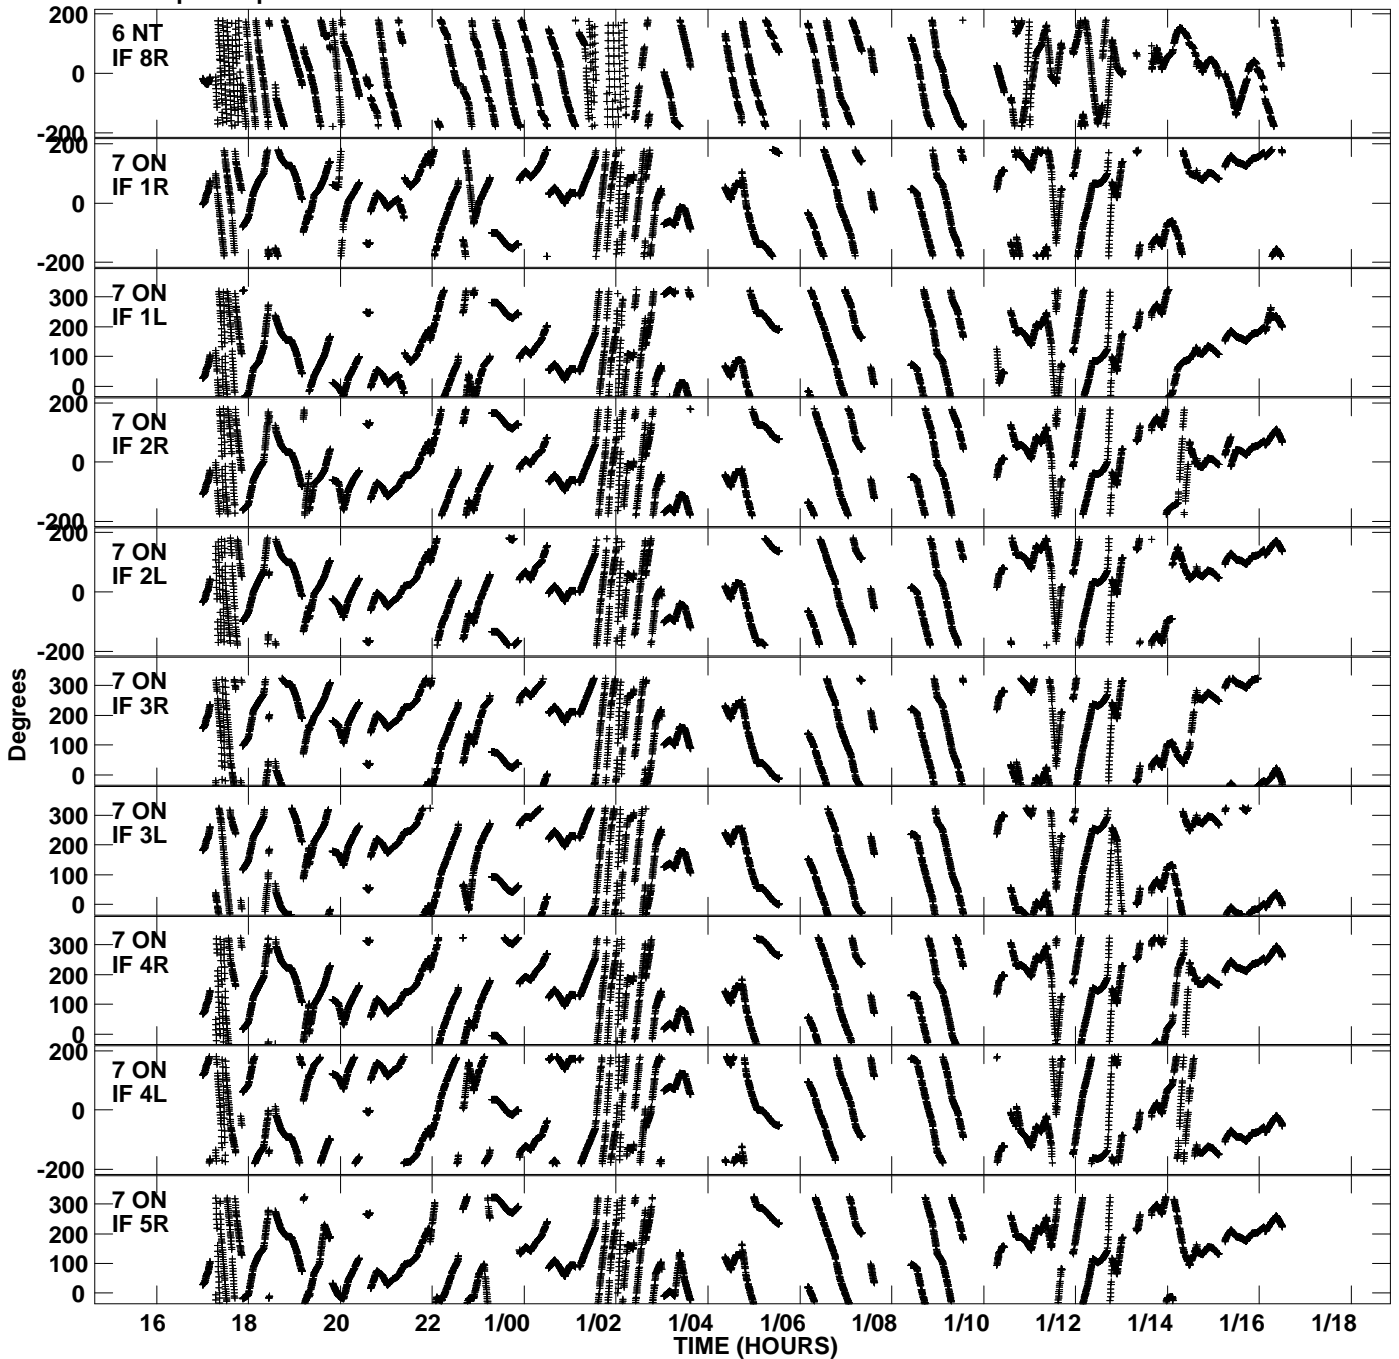

Plot file version 9 created 04-OCT-2006 12:11:27
Gain phs vs UTC time for EP055_1.UVDATA.1
CL 3 Rpol & Lpol IF 1 - 8