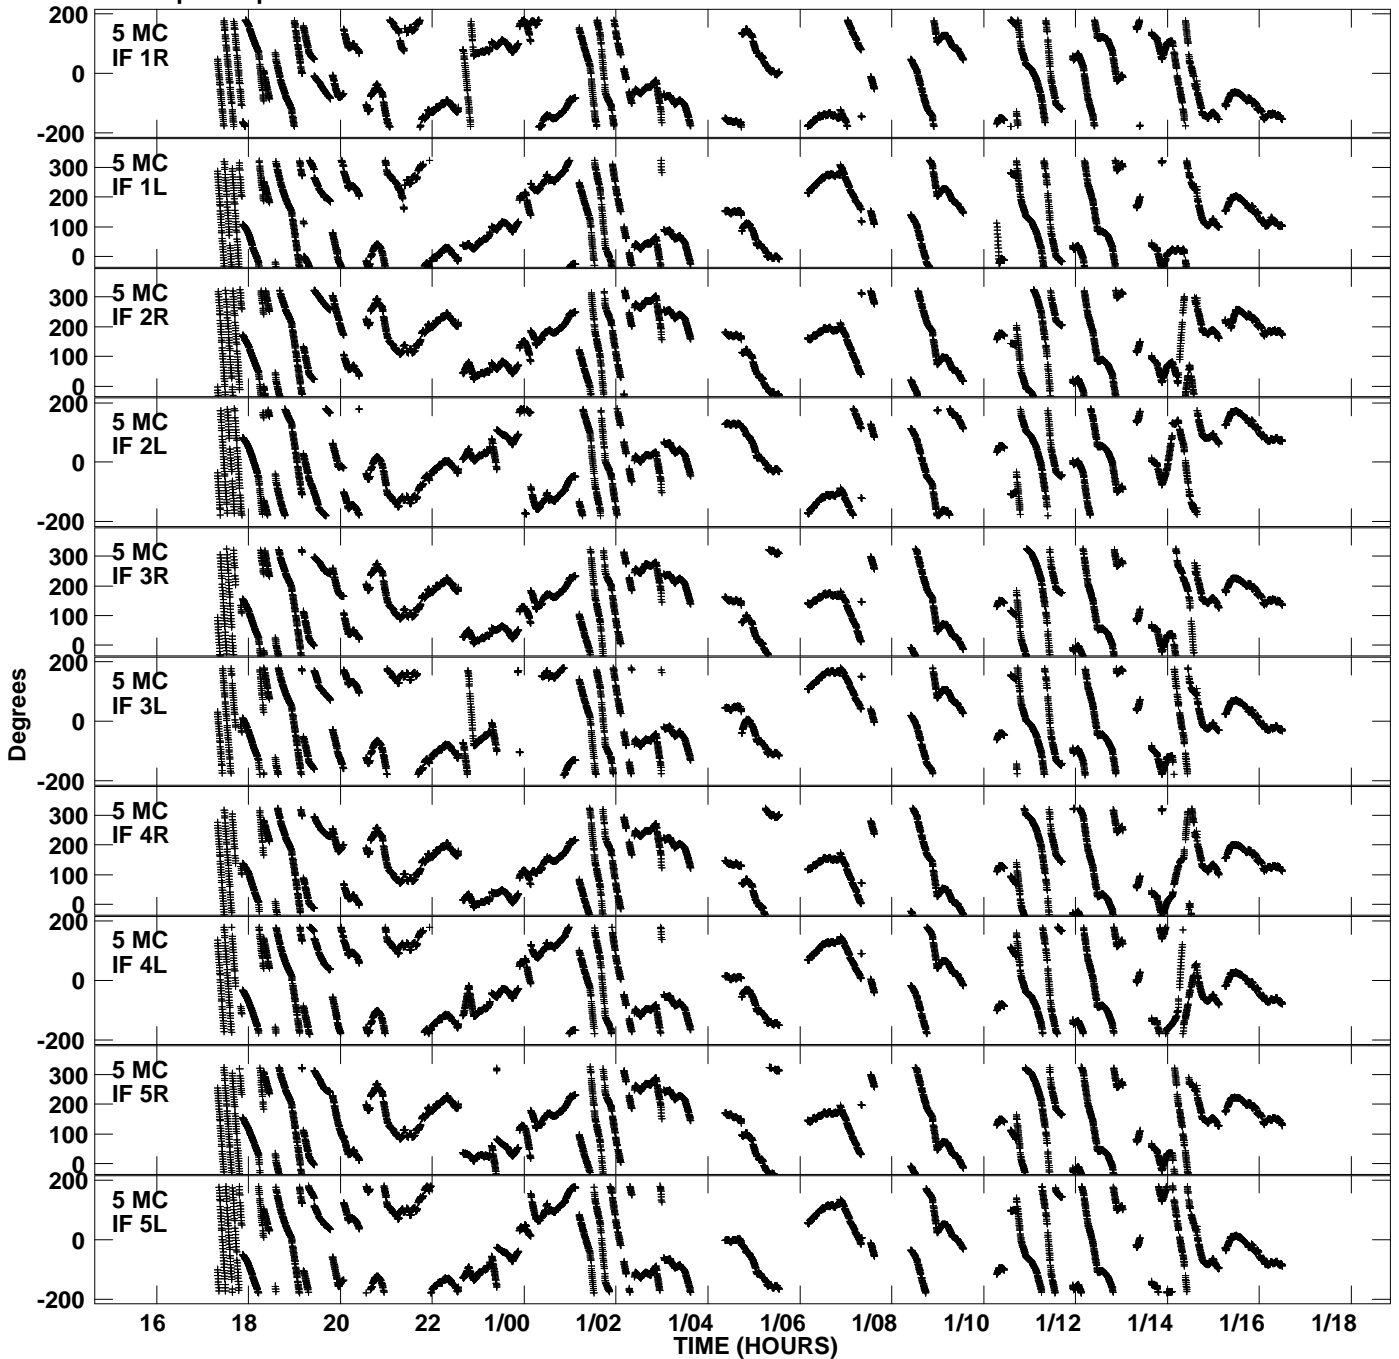

Plot file version 6 created 04-OCT-2006 12:11:26
Gain phs vs UTC time for EP055_1.UVDATA.1
CL 3 Rpol & Lpol IF 1 - 8