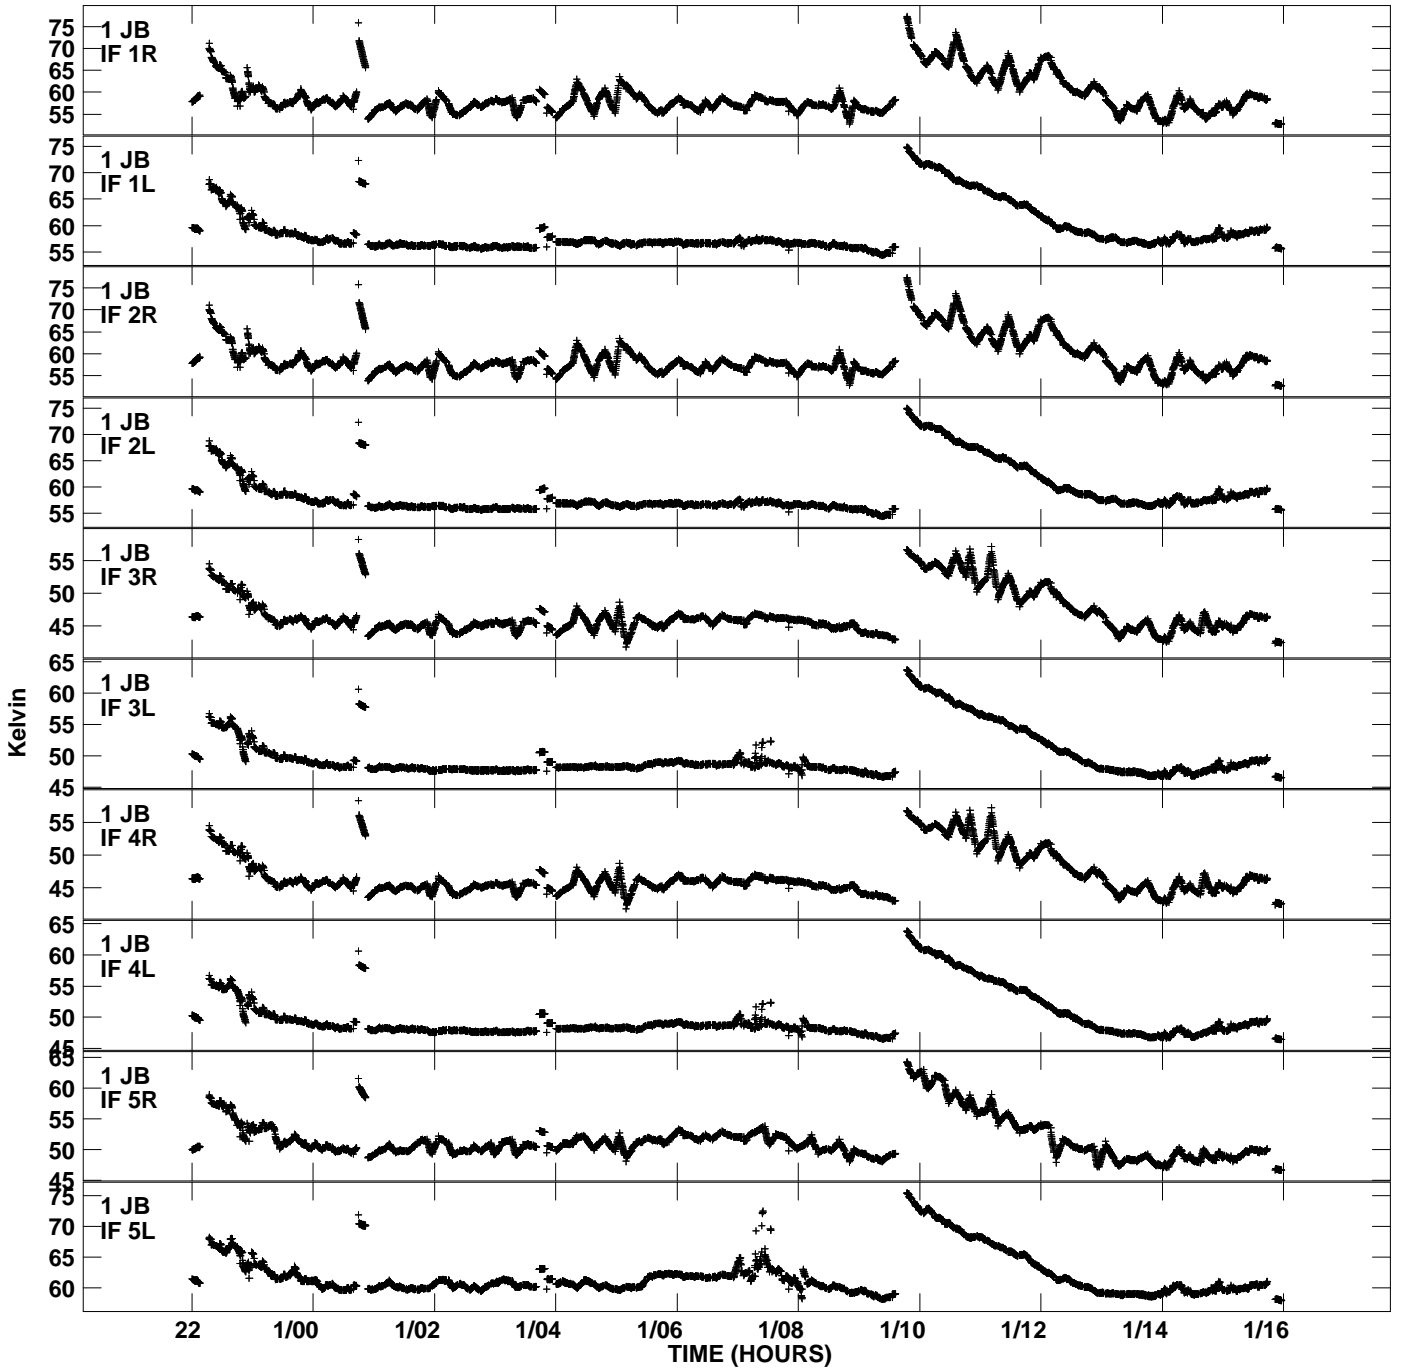

Plot file version 1 created 26-JAN-2007 11:15:28
Tsyst vs UTC time for EP056B.UVDATA.1
TY 1 Rpol & Lpol IF 1 - 8

Plot file version 2 created 26-JAN-2007 11:15:28
Tsys vs UTC time for EP056B.UVDATA.1
TY 1 Rpol & Lpol IF 1 - 8

Plot file version 3 created 26-JAN-2007 11:15:28
Tsys vs UTC time for EP056B.UVDATA.1
TY 1 Rpol & Lpol IF 1 - 8

Plot file version 4 created 26-JAN-2007 11:15:29
Tsyst vs UTC time for EP056B.UVDATA.1
TY 1 Rpol & Lpol IF 1 - 8

Plot file version 5 created 26-JAN-2007 11:15:29
Tsyst vs UTC time for EP056B.UVDATA.1
TY 1 Rpol & Lpol IF 1 - 8

Plot file version 6 created 26-JAN-2007 11:15:29
Tsys vs UTC time for EP056B.UVDATA.1
TY 1 Rpol & Lpol IF 1 - 8