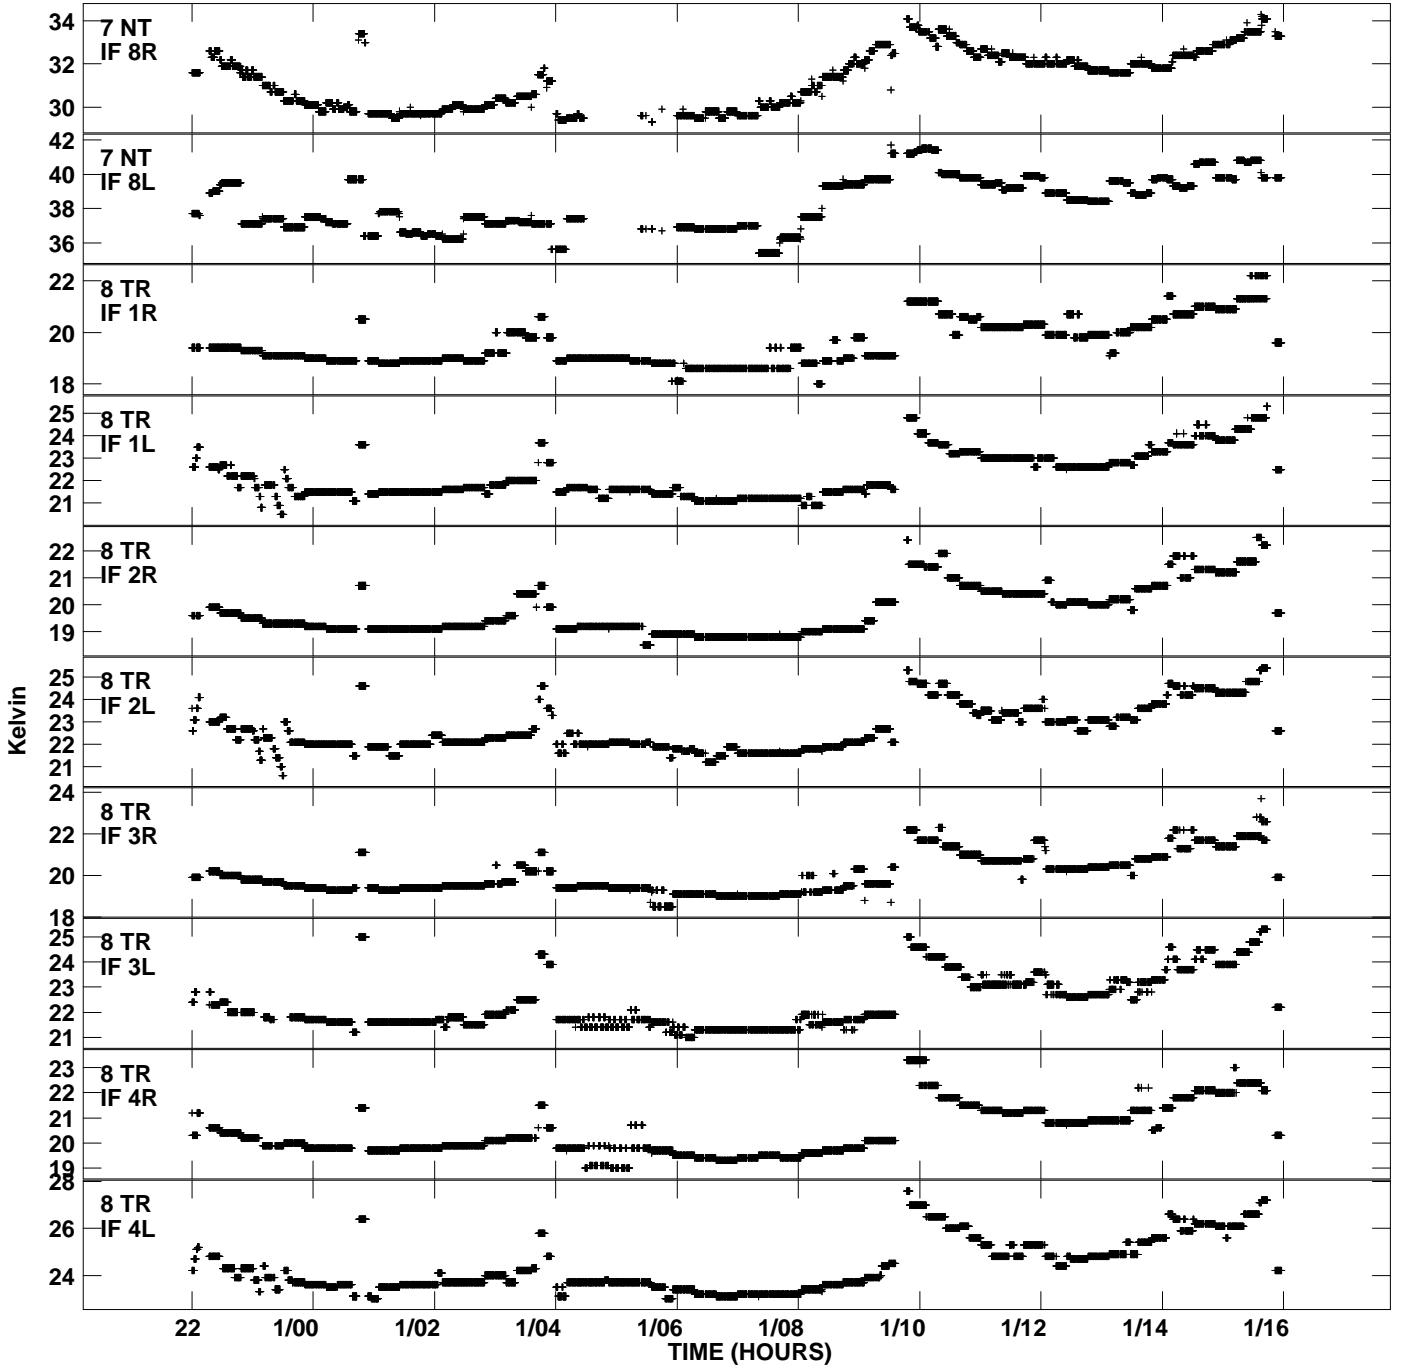

Plot file version 7 created 26-JAN-2007 11:15:29
Tsyst vs UTC time for EP056B.UVDATA.1
TY 1 Rpol & Lpol IF 1 - 8

Plot file version 8 created 26-JAN-2007 11:15:29
Tsys vs UTC time for EP056B.UVDATA.1
TY 1 Rpol & Lpol IF 1 - 8

Plot file version 9 created 26-JAN-2007 11:15:30
Tsyst vs UTC time for EP056B.UVDATA.1
TY 1 Rpol & Lpol IF 1 - 8

Plot file version 10 created 26-JAN-2007 11:15:30
Tsys vs UTC time for EP056B.UVDATA.1
TY 1 Rpol & Lpol IF 1 - 8

Plot file version 11 created 26-JAN-2007 11:15:30
Tsyst vs UTC time for EP056B.UVDATA.1
TY 1 Rpol & Lpol IF 1 - 8

Plot file version 12 created 26-JAN-2007 11:15:30
Tsyst vs UTC time for EP056B.UVDATA.1
TY 1 Rpol & Lpol IF 1 - 8

Plot file version 13 created 26-JAN-2007 11:15:30
Tsyst vs UTC time for EP056B.UVDATA.1
TY 1 Rpol & Lpol IF 1 - 8

Plot file version 14 created 26-JAN-2007 11:15:30
Tsyst vs UTC time for EP056B.UVDATA.1
TY 1 Rpol & Lpol IF 1 - 8