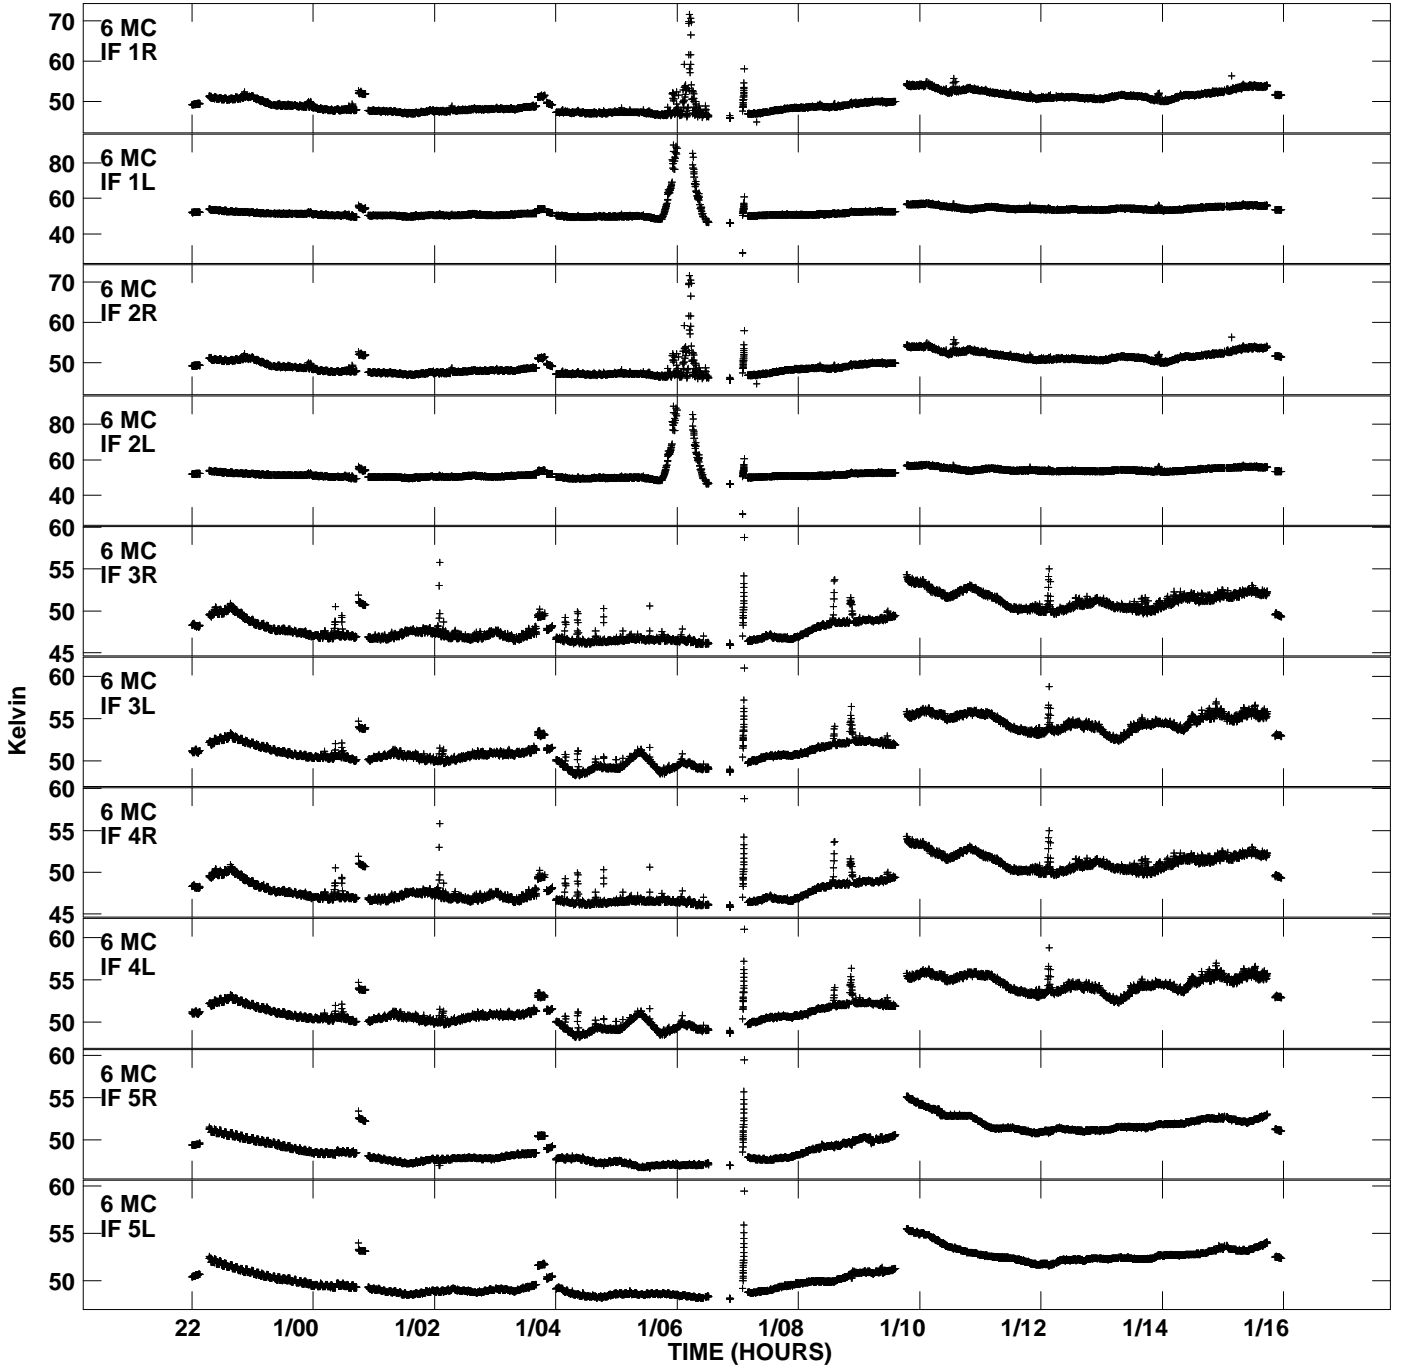

Plot file version 9 created 26-JAN-2007 11:15:30
Tsyst vs UTC time for EP056B.UVDATA.1
TY 1 Rpol & Lpol IF 1 - 8