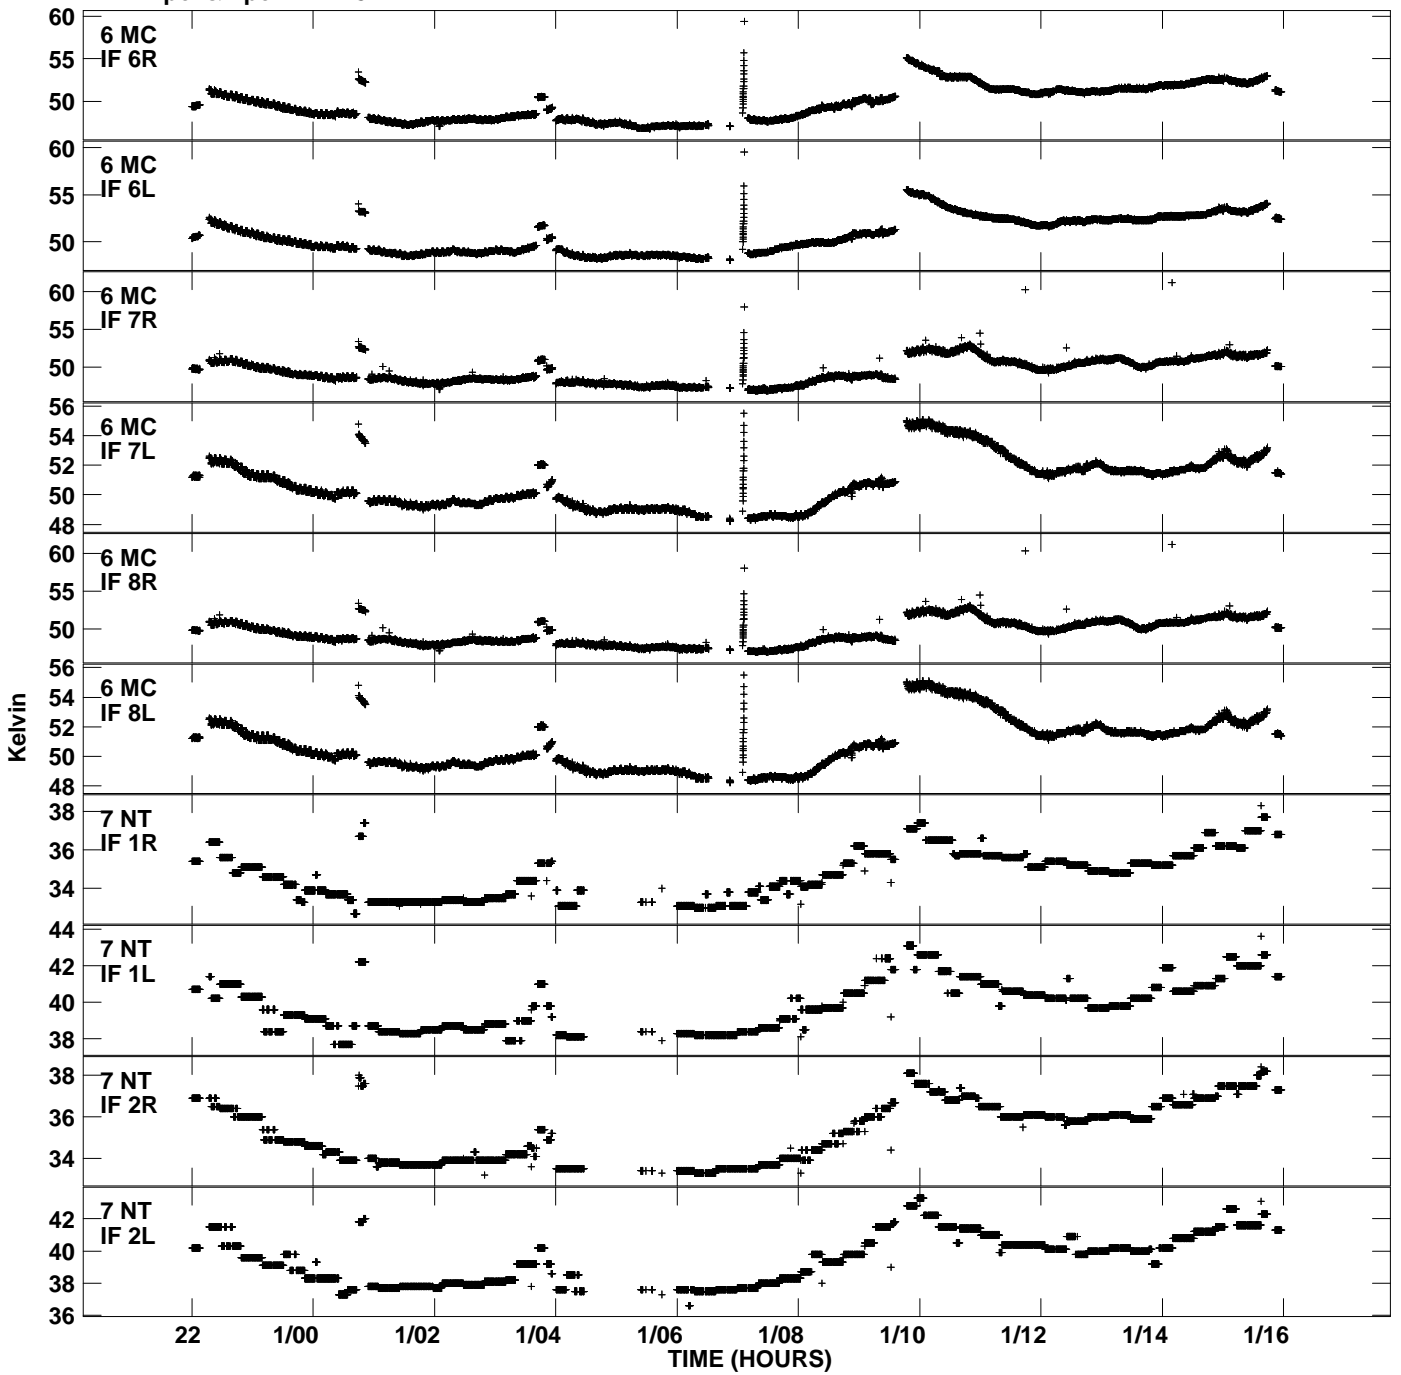

Plot file version 5 created 26-JAN-2007 11:15:29
Tsyst vs UTC time for EP056B.UVDATA.1
TY 1 Rpol & Lpol IF 1 - 8

Plot file version 6 created 26-JAN-2007 11:15:29
Tsys vs UTC time for EP056B.UVDATA.1
TY 1 Rpol & Lpol IF 1 - 8

Plot file version 7 created 26-JAN-2007 11:15:29
Tsyst vs UTC time for EP056B.UVDATA.1
TY 1 Rpol & Lpol IF 1 - 8

Plot file version 8 created 26-JAN-2007 11:15:29
Tsys vs UTC time for EP056B.UVDATA.1
TY 1 Rpol & Lpol IF 1 - 8

Plot file version 9 created 26-JAN-2007 11:15:30
Tsyst vs UTC time for EP056B.UVDATA.1
TY 1 Rpol & Lpol IF 1 - 8

Plot file version 10 created 26-JAN-2007 11:15:30
Tsys vs UTC time for EP056B.UVDATA.1
TY 1 Rpol & Lpol IF 1 - 8

Plot file version 11 created 26-JAN-2007 11:15:30
Tsyst vs UTC time for EP056B.UVDATA.1
TY 1 Rpol & Lpol IF 1 - 8

Plot file version 12 created 26-JAN-2007 11:15:30
Tsyst vs UTC time for EP056B.UVDATA.1
TY 1 Rpol & Lpol IF 1 - 8