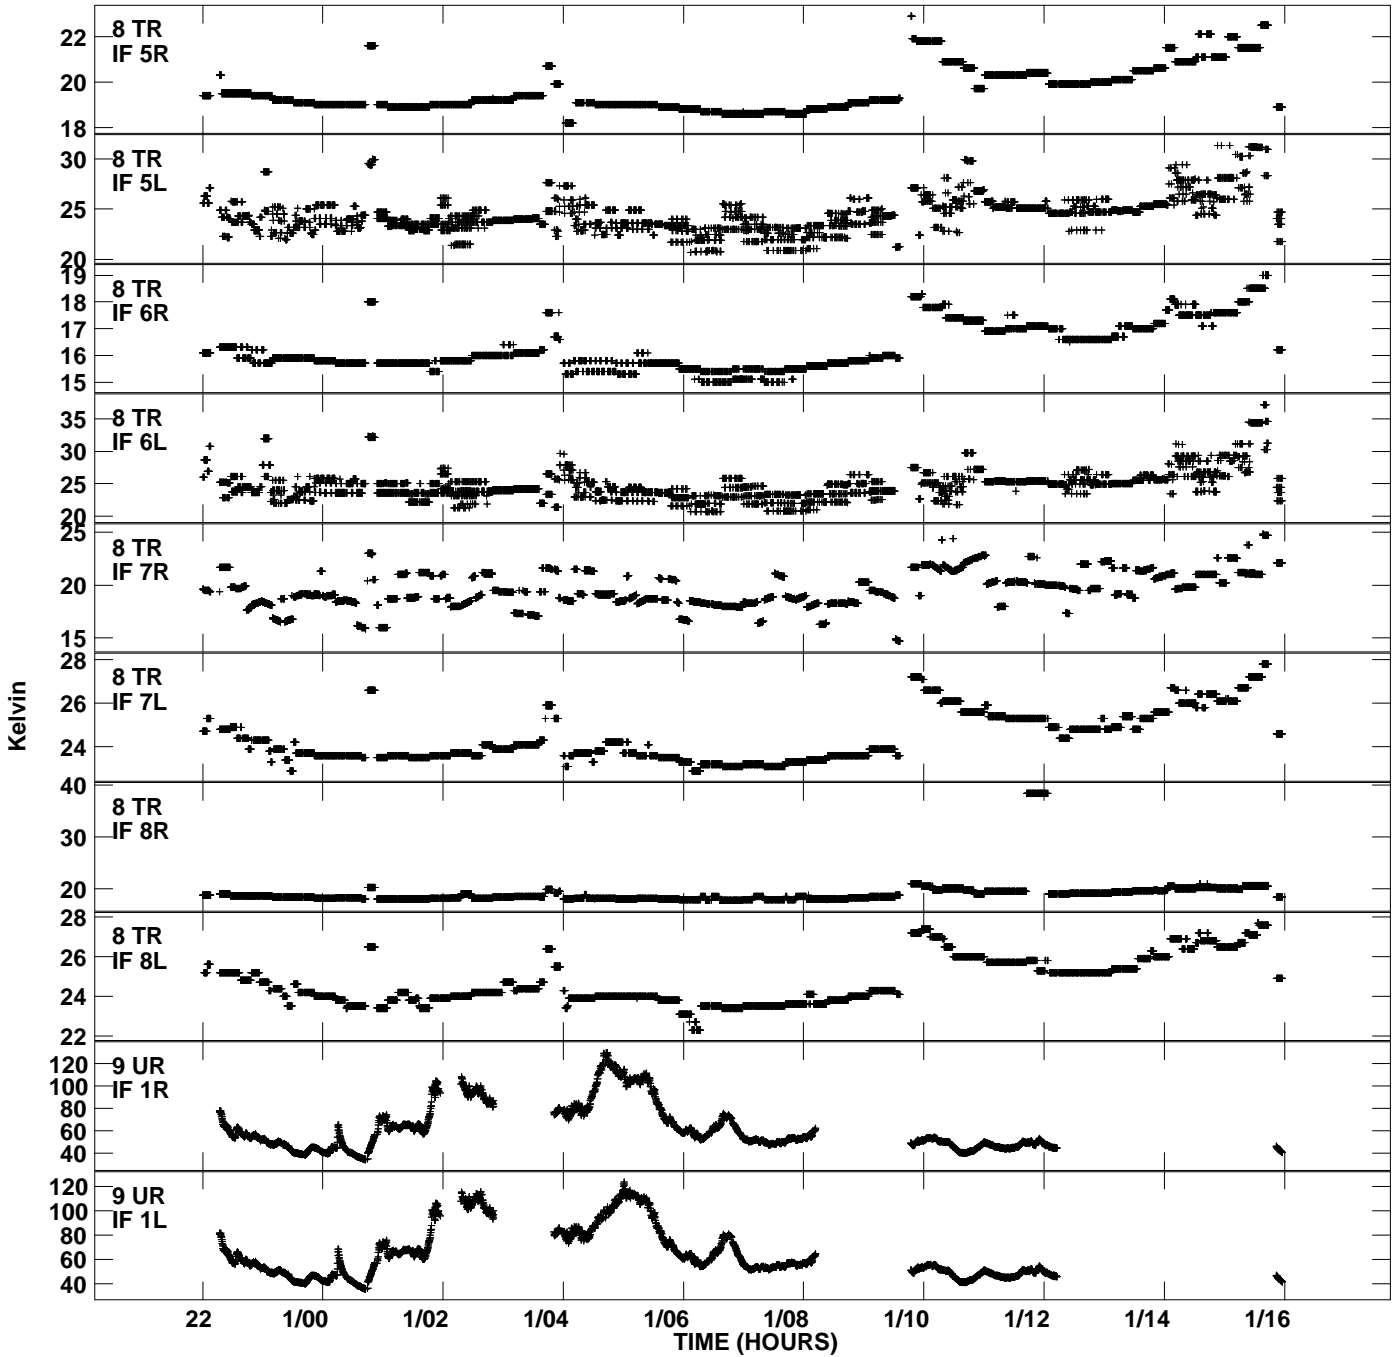

Plot file version 7 created 26-JAN-2007 11:15:29
Tsyst vs UTC time for EP056B.UVDATA.1
TY 1 Rpol & Lpol IF 1 - 8

Plot file version 8 created 26-JAN-2007 11:15:29
Tsys vs UTC time for EP056B.UVDATA.1
TY 1 Rpol & Lpol IF 1 - 8

Plot file version 9 created 26-JAN-2007 11:15:30
Tsyst vs UTC time for EP056B.UVDATA.1
TY 1 Rpol & Lpol IF 1 - 8

Plot file version 10 created 26-JAN-2007 11:15:30
Tsys vs UTC time for EP056B.UVDATA.1
TY 1 Rpol & Lpol IF 1 - 8

Plot file version 11 created 26-JAN-2007 11:15:30
Tsyst vs UTC time for EP056B.UVDATA.1
TY 1 Rpol & Lpol IF 1 - 8

Plot file version 12 created 26-JAN-2007 11:15:30
Tsyst vs UTC time for EP056B.UVDATA.1
TY 1 Rpol & Lpol IF 1 - 8

Plot file version 13 created 26-JAN-2007 11:15:30
Tsyst vs UTC time for EP056B.UVDATA.1
TY 1 Rpol & Lpol IF 1 - 8

Plot file version 14 created 26-JAN-2007 11:15:30
Tsyst vs UTC time for EP056B.UVDATA.1
TY 1 Rpol & Lpol IF 1 - 8