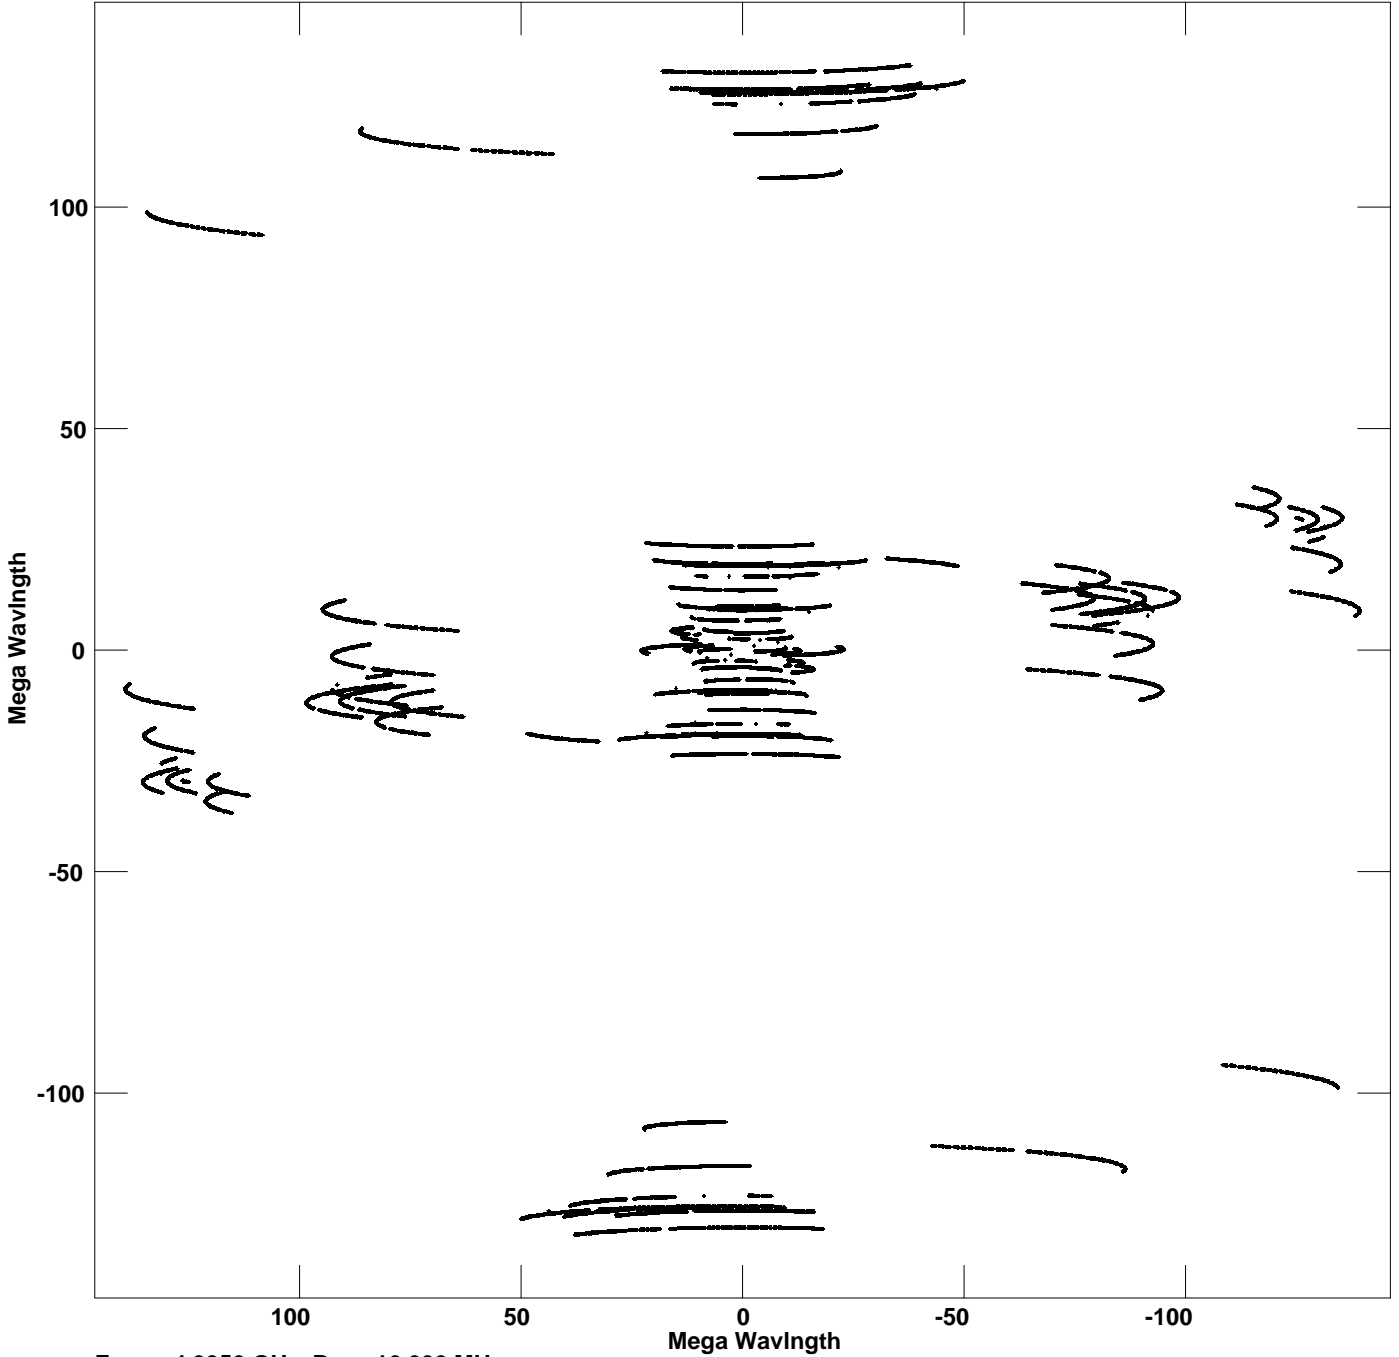

Plot file version 1 created 08-SEP-2008 14:40:47
V vs U for IRAS1929.MULTI.1 Source:IRAS1929
Ants * - * Stokes I IF# 1 - 8 Chan# 1

Freq = 4.9350 GHz, Bw = 16.000 MHz