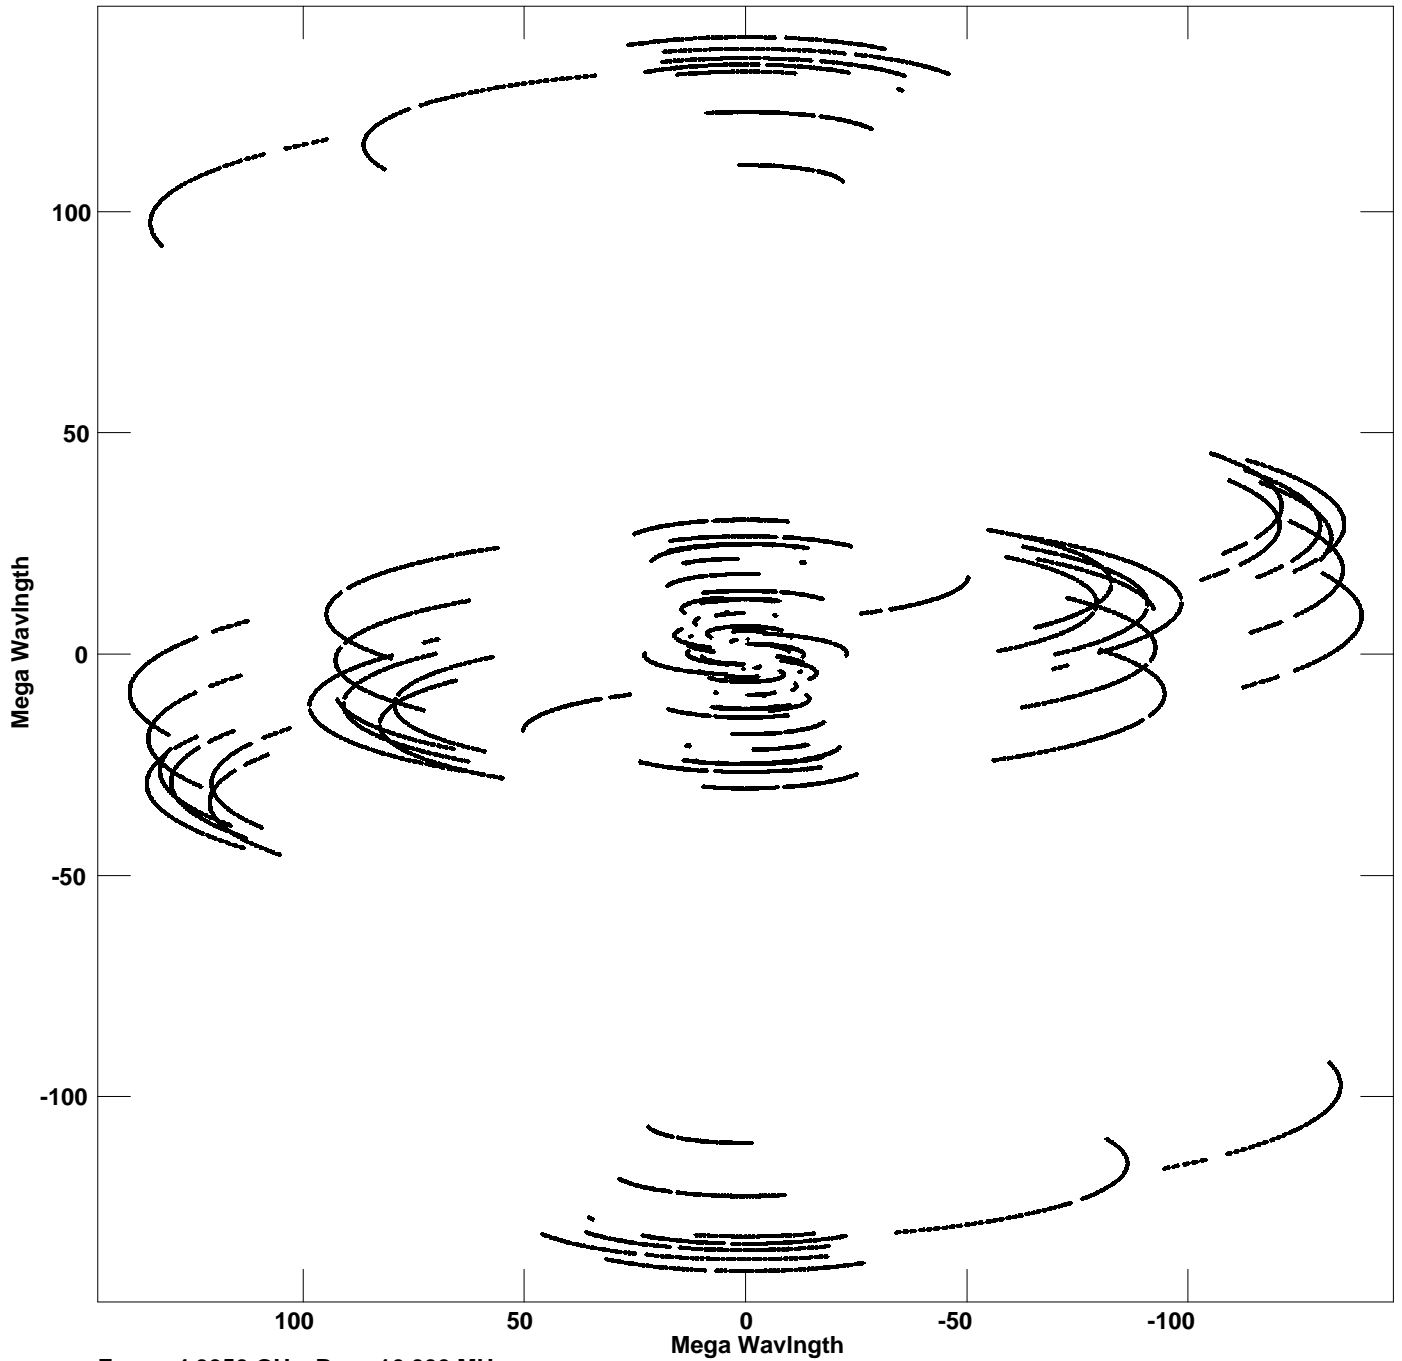

Plot file version 1 created 29-AUG-2008 12:44:21  
V vs U for IRAS1954.MULTI.1 Source:IRAS1954  
Ants \* - \* Stokes I IF# 1 - 8 Chan# 1

Freq = 4.9350 GHz, Bw = 16.000 MHz