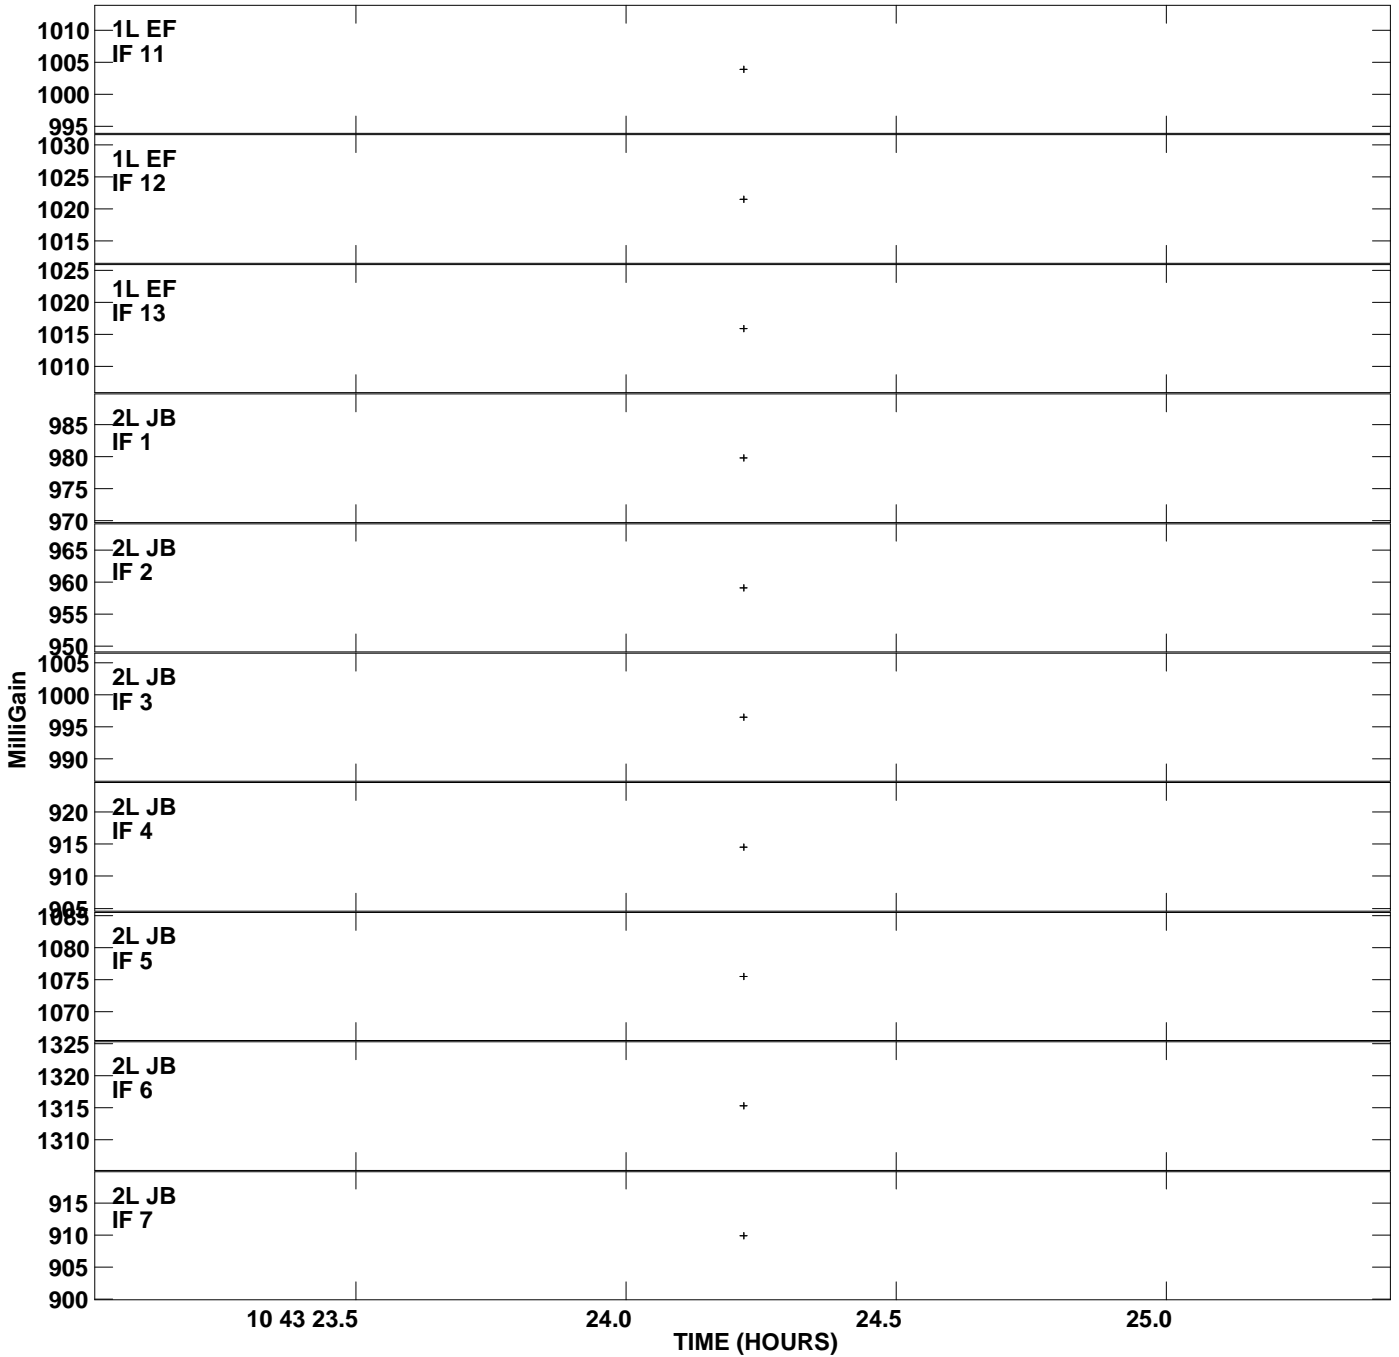

Plot file version 1 created 11-JUL-2008 14:29:45
Gain amp vs UTC time for 0705+502.MULTI.1
SN 2 Lpol IF 1 - 16

Plot file version 2 created 11-JUL-2008 14:29:46
 Gain amp vs UTC time for 0705+502.MULTI.1
 SN 2 Lpol IF 1 - 16

Plot file version 3 created 11-JUL-2008 14:29:46
 Gain amp vs UTC time for 0705+502.MULTI.1
 SN 2 Lpol IF 1 - 16

Plot file version 4 created 11-JUL-2008 14:29:46
 Gain amp vs UTC time for 0705+502.MULTI.1
 SN 2 Lpol IF 1 - 16

Plot file version 5 created 11-JUL-2008 14:29:46
Gain amp vs UTC time for 0705+502.MULTI.1
SN 2 Lpol IF 1 - 16

Plot file version 6 created 11-JUL-2008 14:29:46
Gain amp vs UTC time for 0705+502.MULTI.1
SN 2 Lpol IF 1 - 16