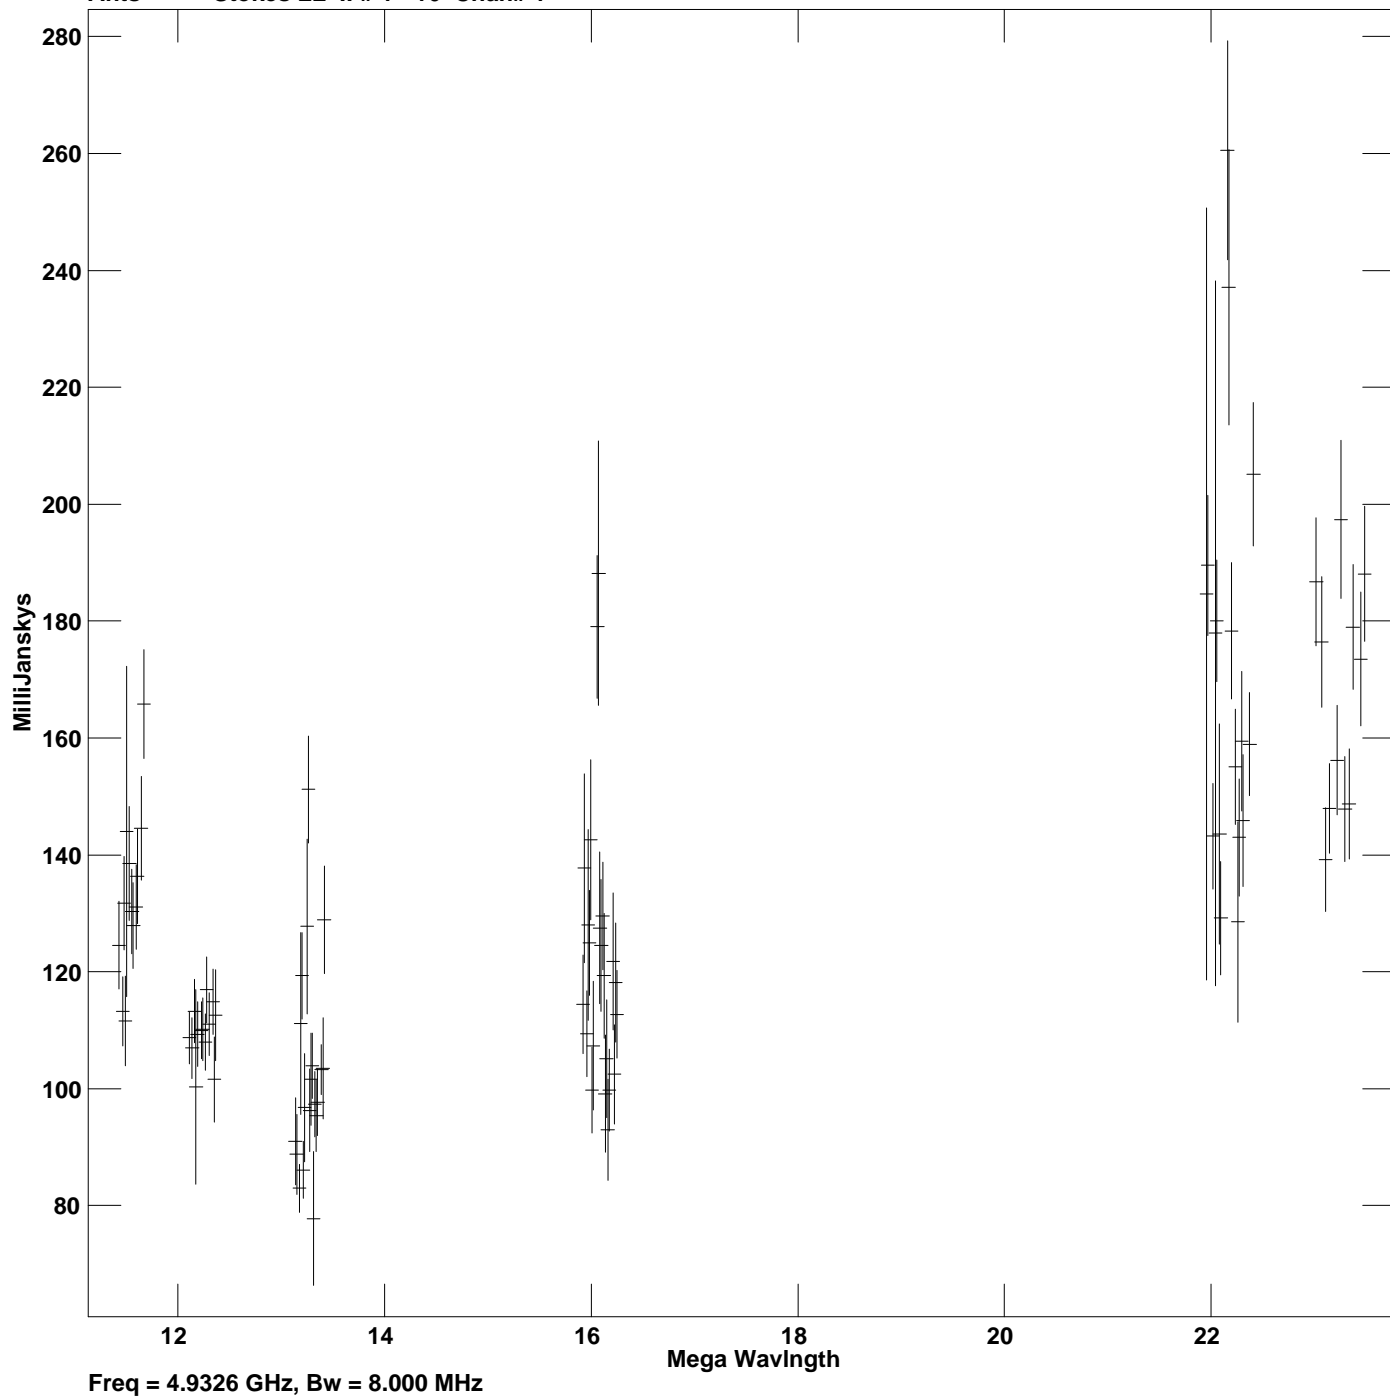

Plot file version 1 created 11-JUL-2008 15:17:10
Amplitude vs UV dist for 1353+670.MULTI.1 Source:1353+670
Ants * - * Stokes LL IF# 1 - 16 Chan# 1

Freq = 4.9326 GHz, Bw = 8.000 MHz