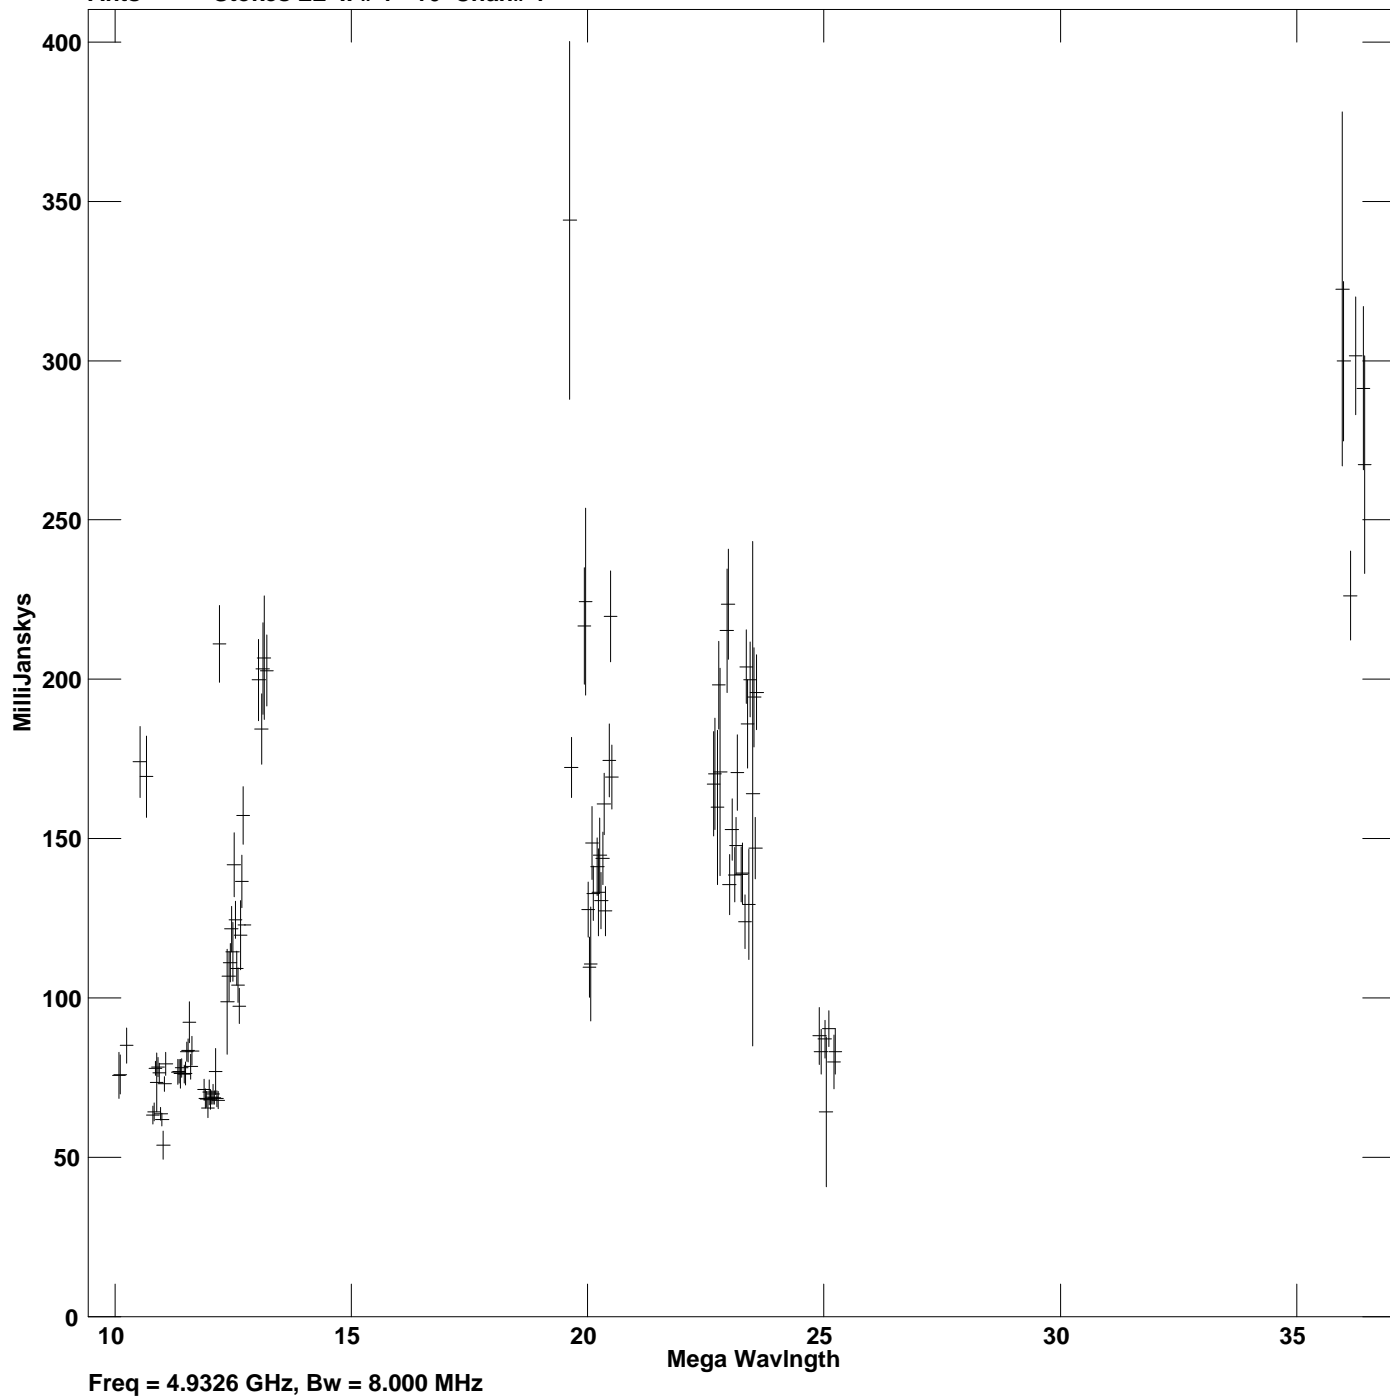

Plot file version 1 created 11-JUL-2008 15:03:39  
Amplitude vs UV dist for 1445+609.MULTI.1 Source:1445+609  
Ants \* - \* Stokes LL IF# 1 - 16 Chan# 1

Freq = 4.9326 GHz, Bw = 8.000 MHz