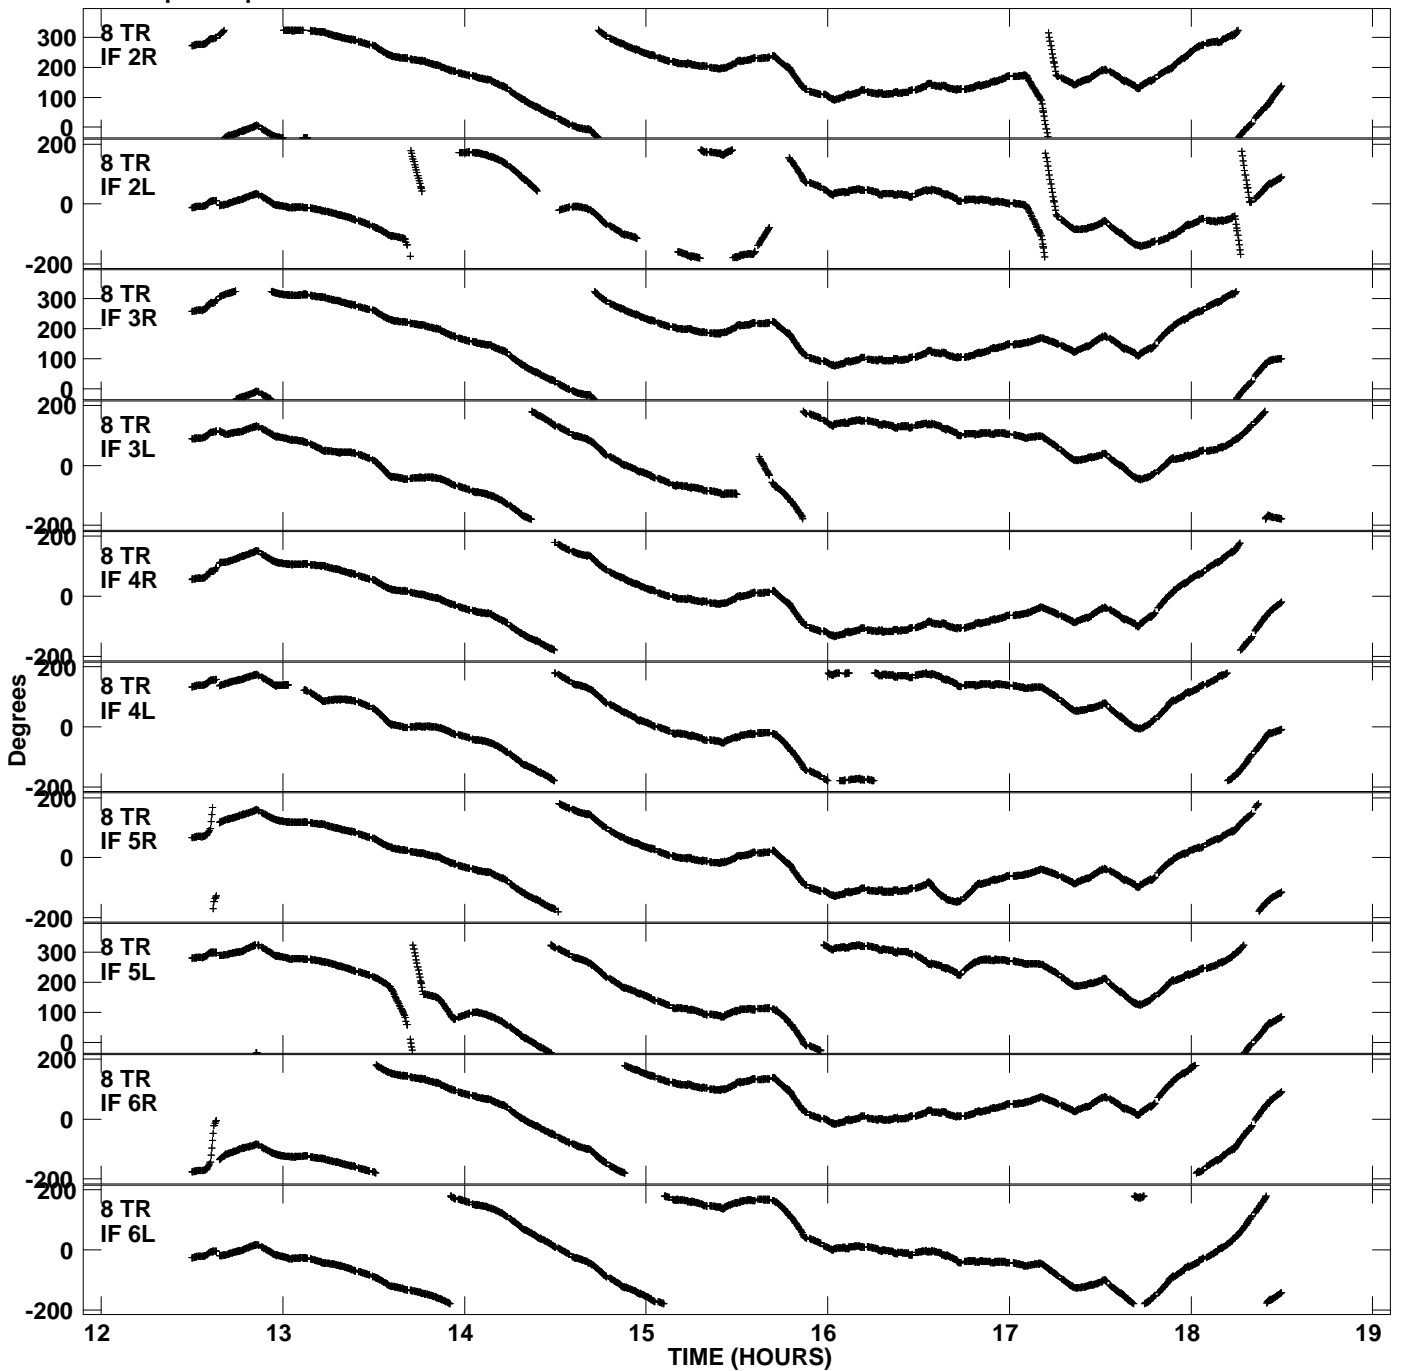

Plot file version 11 created 03-AUG-2009 19:08:29
Gain phs vs UTC time for EP063A_2.UVDATA.1
CL 3 Rpol & Lpol IF 1 - 8