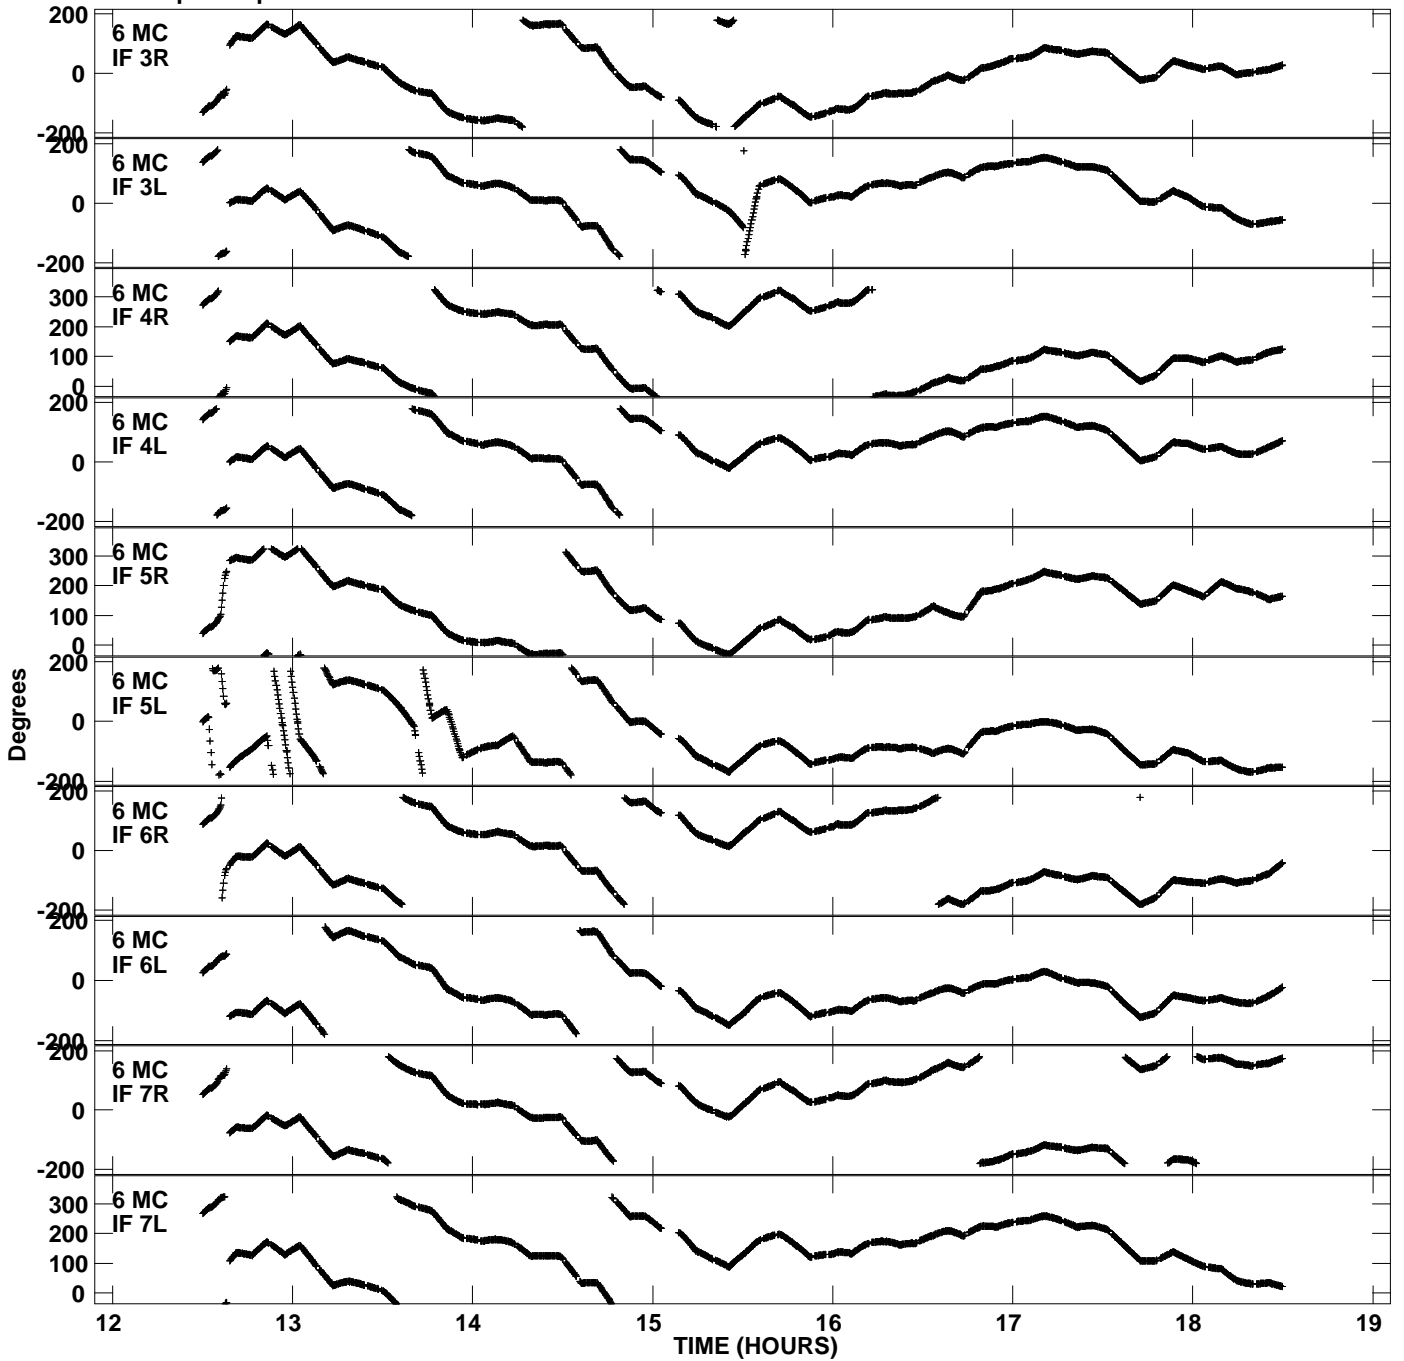

Plot file version 5 created 03-AUG-2009 19:08:29  
Gain phs vs UTC time for EP063A\_2.UVDATA.1  
CL 3 Rpol & Lpol IF 1 - 8

Plot file version 6 created 03-AUG-2009 19:08:29  
Gain phs vs UTC time for EP063A\_2.UVDATA.1  
CL 3 Rpol & Lpol IF 1 - 8

Plot file version 7 created 03-AUG-2009 19:08:29  
Gain phs vs UTC time for EP063A\_2.UVDATA.1  
CL 3 Rpol & Lpol IF 1 - 8

Plot file version 8 created 03-AUG-2009 19:08:29  
Gain phs vs UTC time for EP063A\_2.UVDATA.1  
CL 3 Rpol & Lpol IF 1 - 8