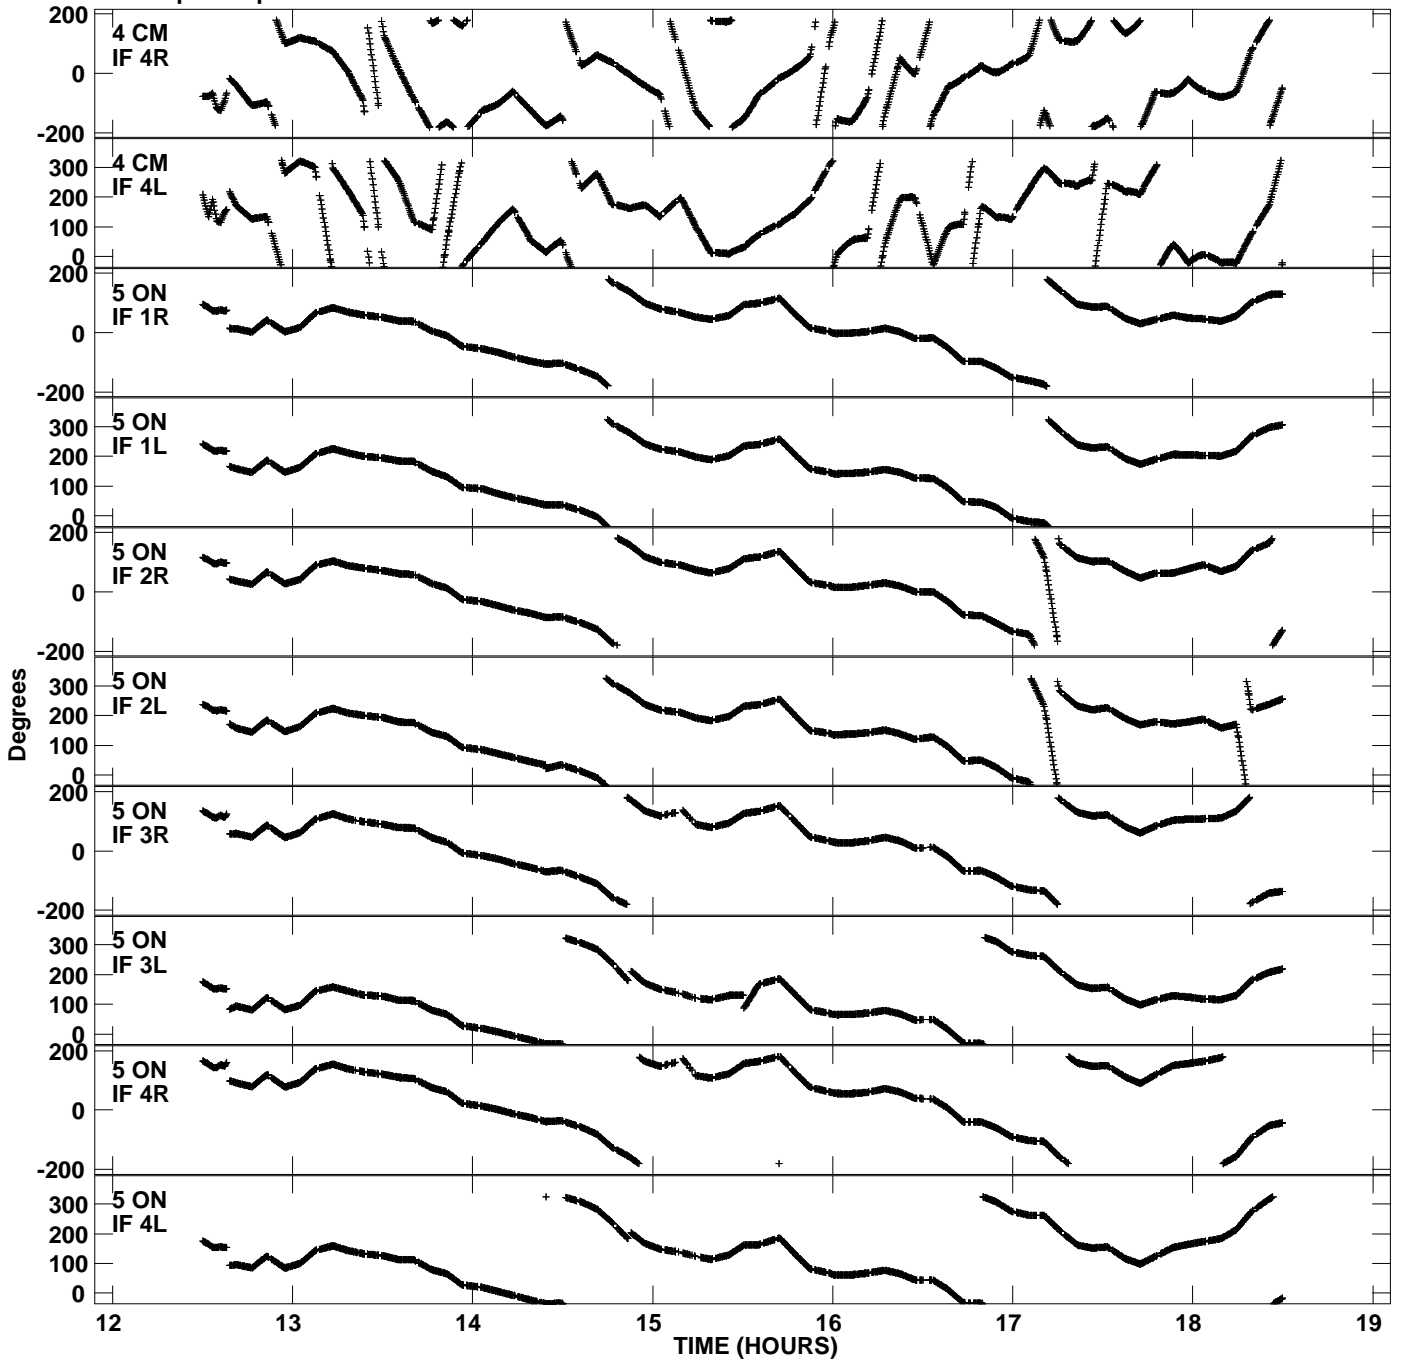

Plot file version 3 created 03-AUG-2009 19:08:28  
Gain phs vs UTC time for EP063A\_2.UVDATA.1  
CL 3 Rpol & Lpol IF 1 - 8

Plot file version 4 created 03-AUG-2009 19:08:29  
Gain phs vs UTC time for EP063A\_2.UVDATA.1  
CL 3 Rpol & Lpol IF 1 - 8

Plot file version 5 created 03-AUG-2009 19:08:29  
Gain phs vs UTC time for EP063A\_2.UVDATA.1  
CL 3 Rpol & Lpol IF 1 - 8

Plot file version 6 created 03-AUG-2009 19:08:29  
Gain phs vs UTC time for EP063A\_2.UVDATA.1  
CL 3 Rpol & Lpol IF 1 - 8

Plot file version 7 created 03-AUG-2009 19:08:29  
Gain phs vs UTC time for EP063A\_2.UVDATA.1  
CL 3 Rpol & Lpol IF 1 - 8

Plot file version 8 created 03-AUG-2009 19:08:29  
Gain phs vs UTC time for EP063A\_2.UVDATA.1  
CL 3 Rpol & Lpol IF 1 - 8