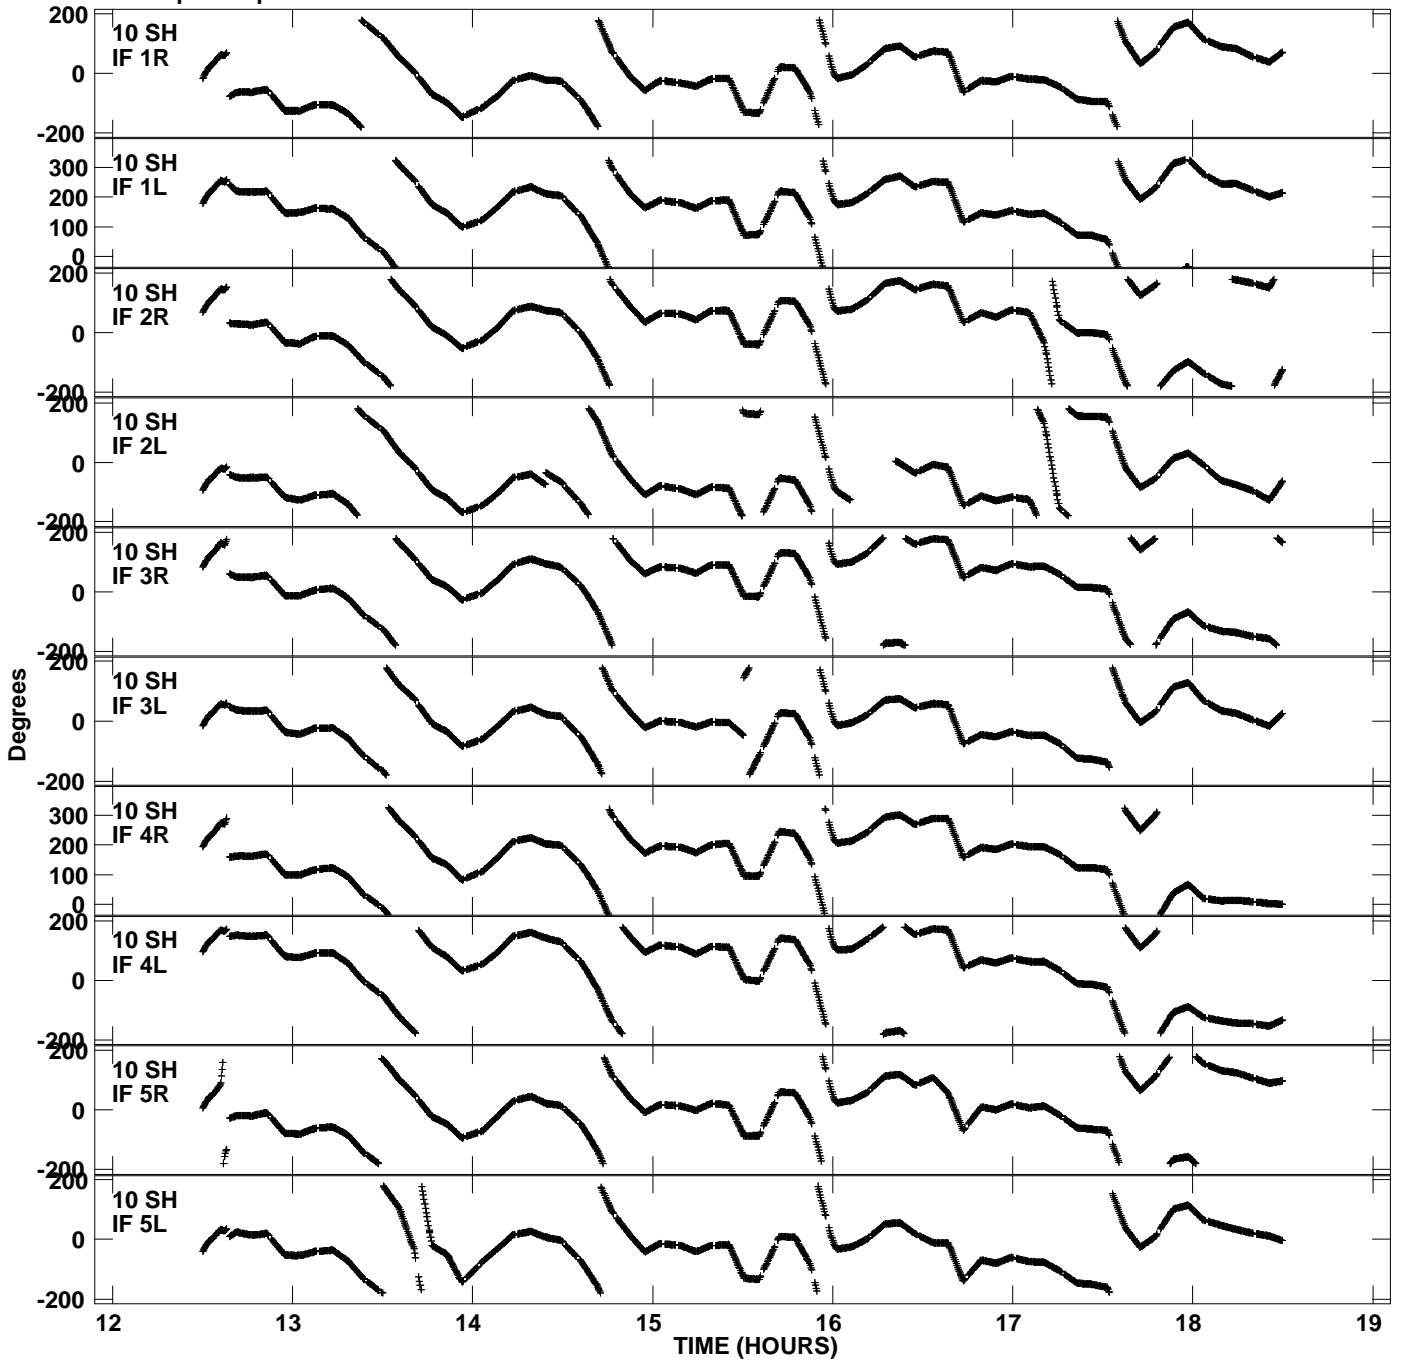

Plot file version 14 created 03-AUG-2009 19:08:29
Gain phs vs UTC time for EP063A_2.UVDATA.1
CL 3 Rpol & Lpol IF 1 - 8