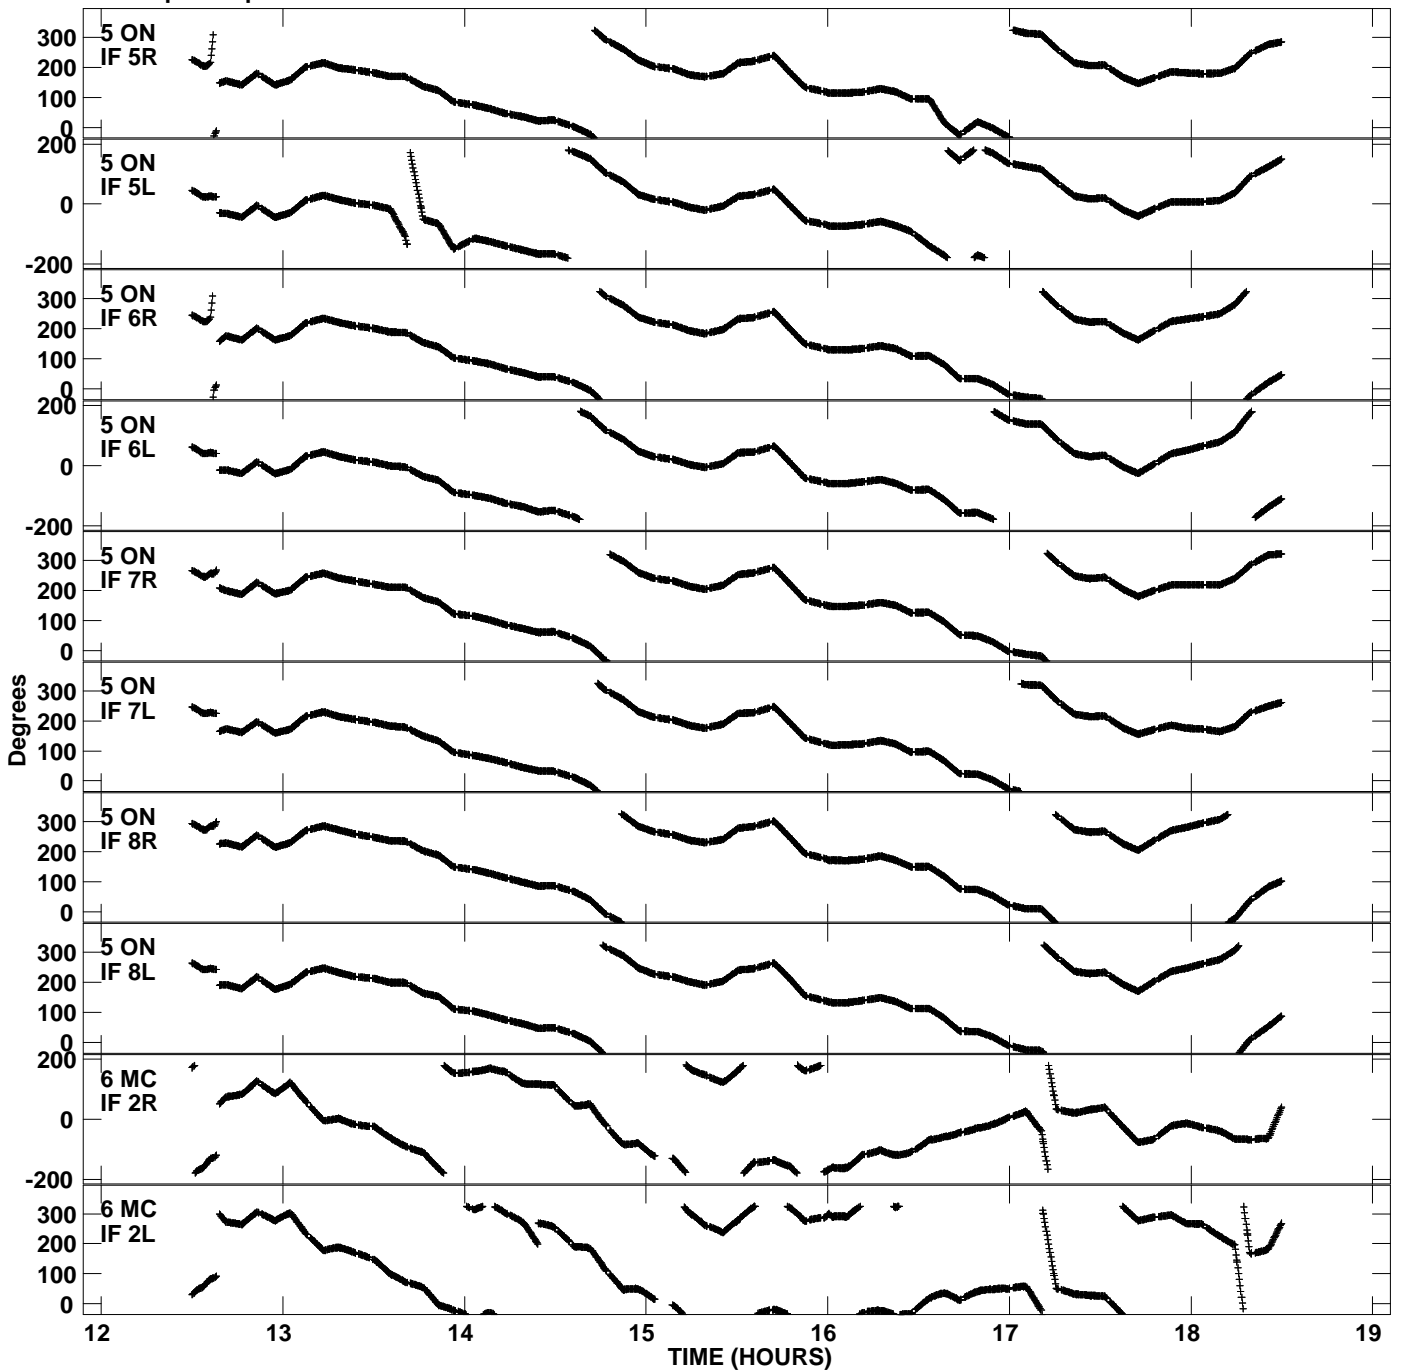

Plot file version 1 created 03-AUG-2009 19:08:28  
Gain phs vs UTC time for EP063A\_2.UVDATA.1  
CL 3 Rpol & Lpol IF 1 - 8

Plot file version 2 created 03-AUG-2009 19:08:28  
Gain phs vs UTC time for EP063A\_2.UVDATA.1  
CL 3 Rpol & Lpol IF 1 - 8

Plot file version 3 created 03-AUG-2009 19:08:28  
Gain phs vs UTC time for EP063A\_2.UVDATA.1  
CL 3 Rpol & Lpol IF 1 - 8

Plot file version 4 created 03-AUG-2009 19:08:29  
Gain phs vs UTC time for EP063A\_2.UVDATA.1  
CL 3 Rpol & Lpol IF 1 - 8

Plot file version 5 created 03-AUG-2009 19:08:29  
Gain phs vs UTC time for EP063A\_2.UVDATA.1  
CL 3 Rpol & Lpol IF 1 - 8

Plot file version 6 created 03-AUG-2009 19:08:29  
Gain phs vs UTC time for EP063A\_2.UVDATA.1  
CL 3 Rpol & Lpol IF 1 - 8

Plot file version 7 created 03-AUG-2009 19:08:29  
Gain phs vs UTC time for EP063A\_2.UVDATA.1  
CL 3 Rpol & Lpol IF 1 - 8

Plot file version 8 created 03-AUG-2009 19:08:29  
Gain phs vs UTC time for EP063A\_2.UVDATA.1  
CL 3 Rpol & Lpol IF 1 - 8