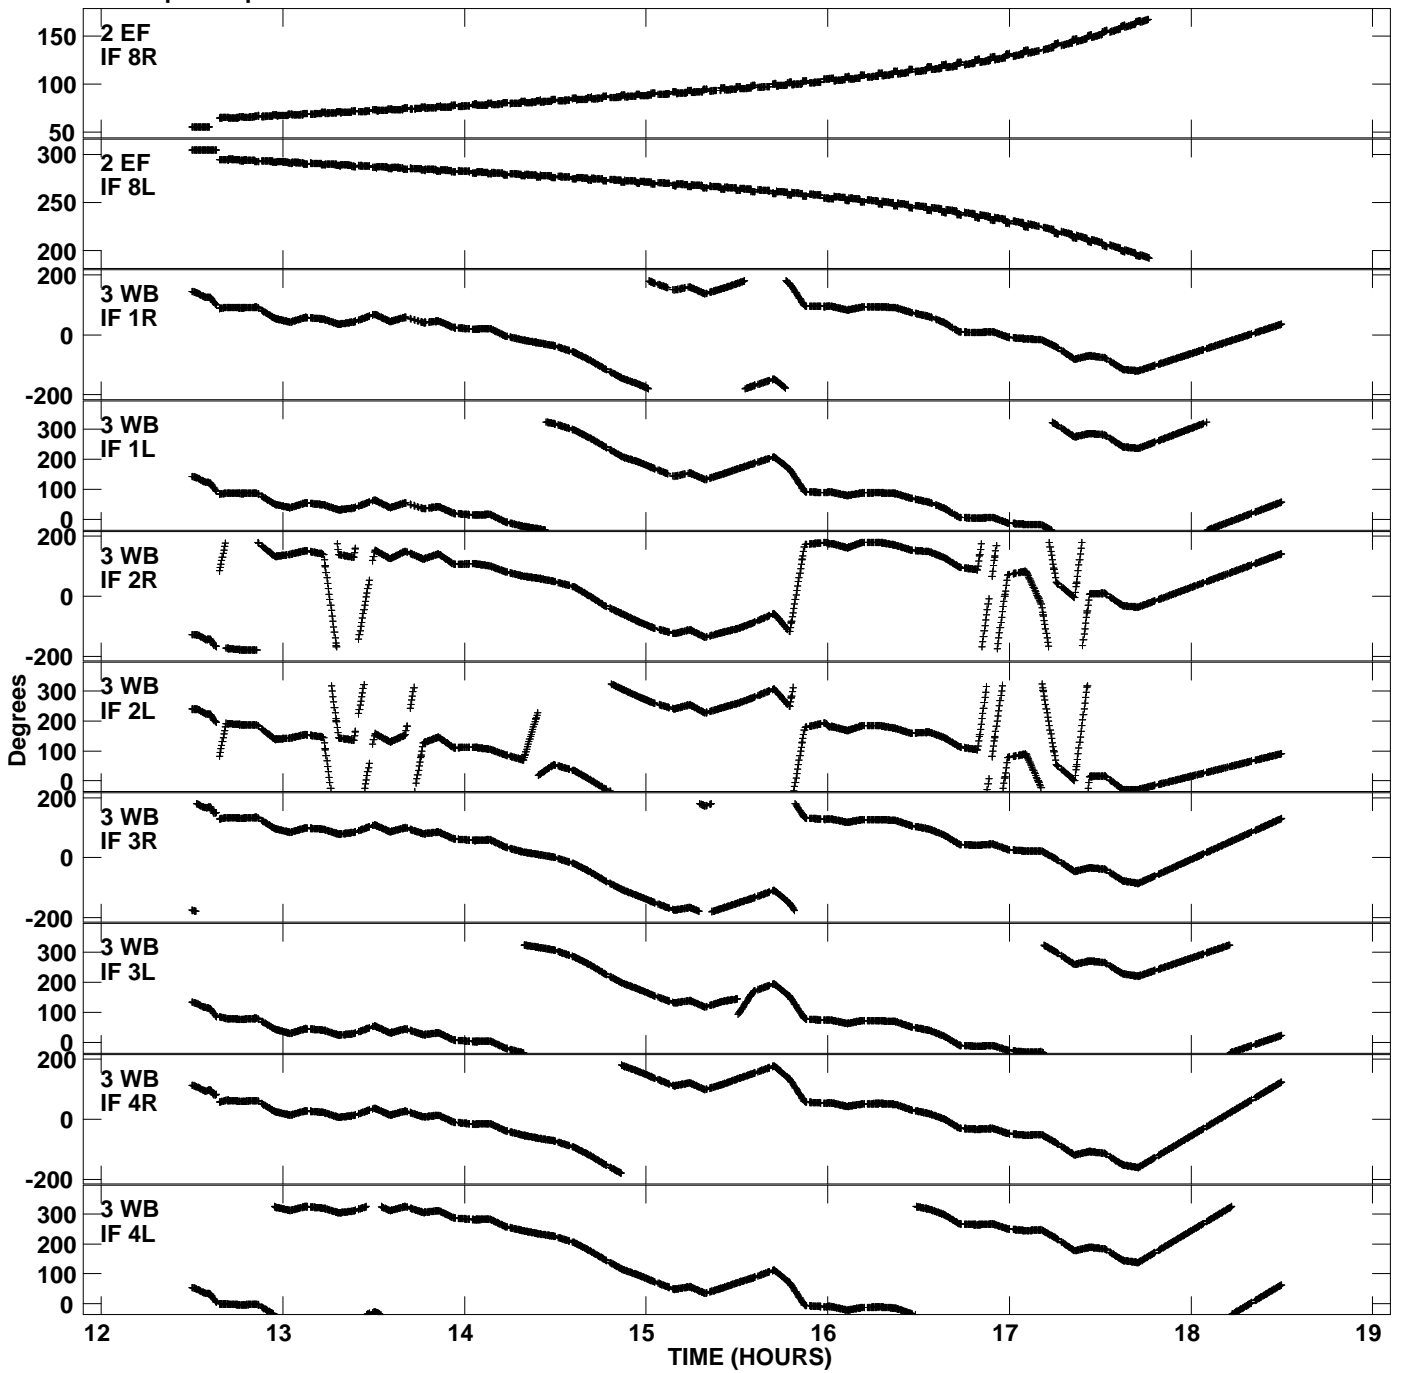

Plot file version 1 created 03-AUG-2009 19:08:28  
Gain phs vs UTC time for EP063A\_2.UVDATA.1  
CL 3 Rpol & Lpol IF 1 - 8

Plot file version 2 created 03-AUG-2009 19:08:28  
Gain phs vs UTC time for EP063A\_2.UVDATA.1  
CL 3 Rpol & Lpol IF 1 - 8

Plot file version 3 created 03-AUG-2009 19:08:28  
Gain phs vs UTC time for EP063A\_2.UVDATA.1  
CL 3 Rpol & Lpol IF 1 - 8

Plot file version 4 created 03-AUG-2009 19:08:29  
Gain phs vs UTC time for EP063A\_2.UVDATA.1  
CL 3 Rpol & Lpol IF 1 - 8

Plot file version 5 created 03-AUG-2009 19:08:29  
Gain phs vs UTC time for EP063A\_2.UVDATA.1  
CL 3 Rpol & Lpol IF 1 - 8

Plot file version 6 created 03-AUG-2009 19:08:29  
Gain phs vs UTC time for EP063A\_2.UVDATA.1  
CL 3 Rpol & Lpol IF 1 - 8

Plot file version 7 created 03-AUG-2009 19:08:29  
Gain phs vs UTC time for EP063A\_2.UVDATA.1  
CL 3 Rpol & Lpol IF 1 - 8

Plot file version 8 created 03-AUG-2009 19:08:29  
Gain phs vs UTC time for EP063A\_2.UVDATA.1  
CL 3 Rpol & Lpol IF 1 - 8