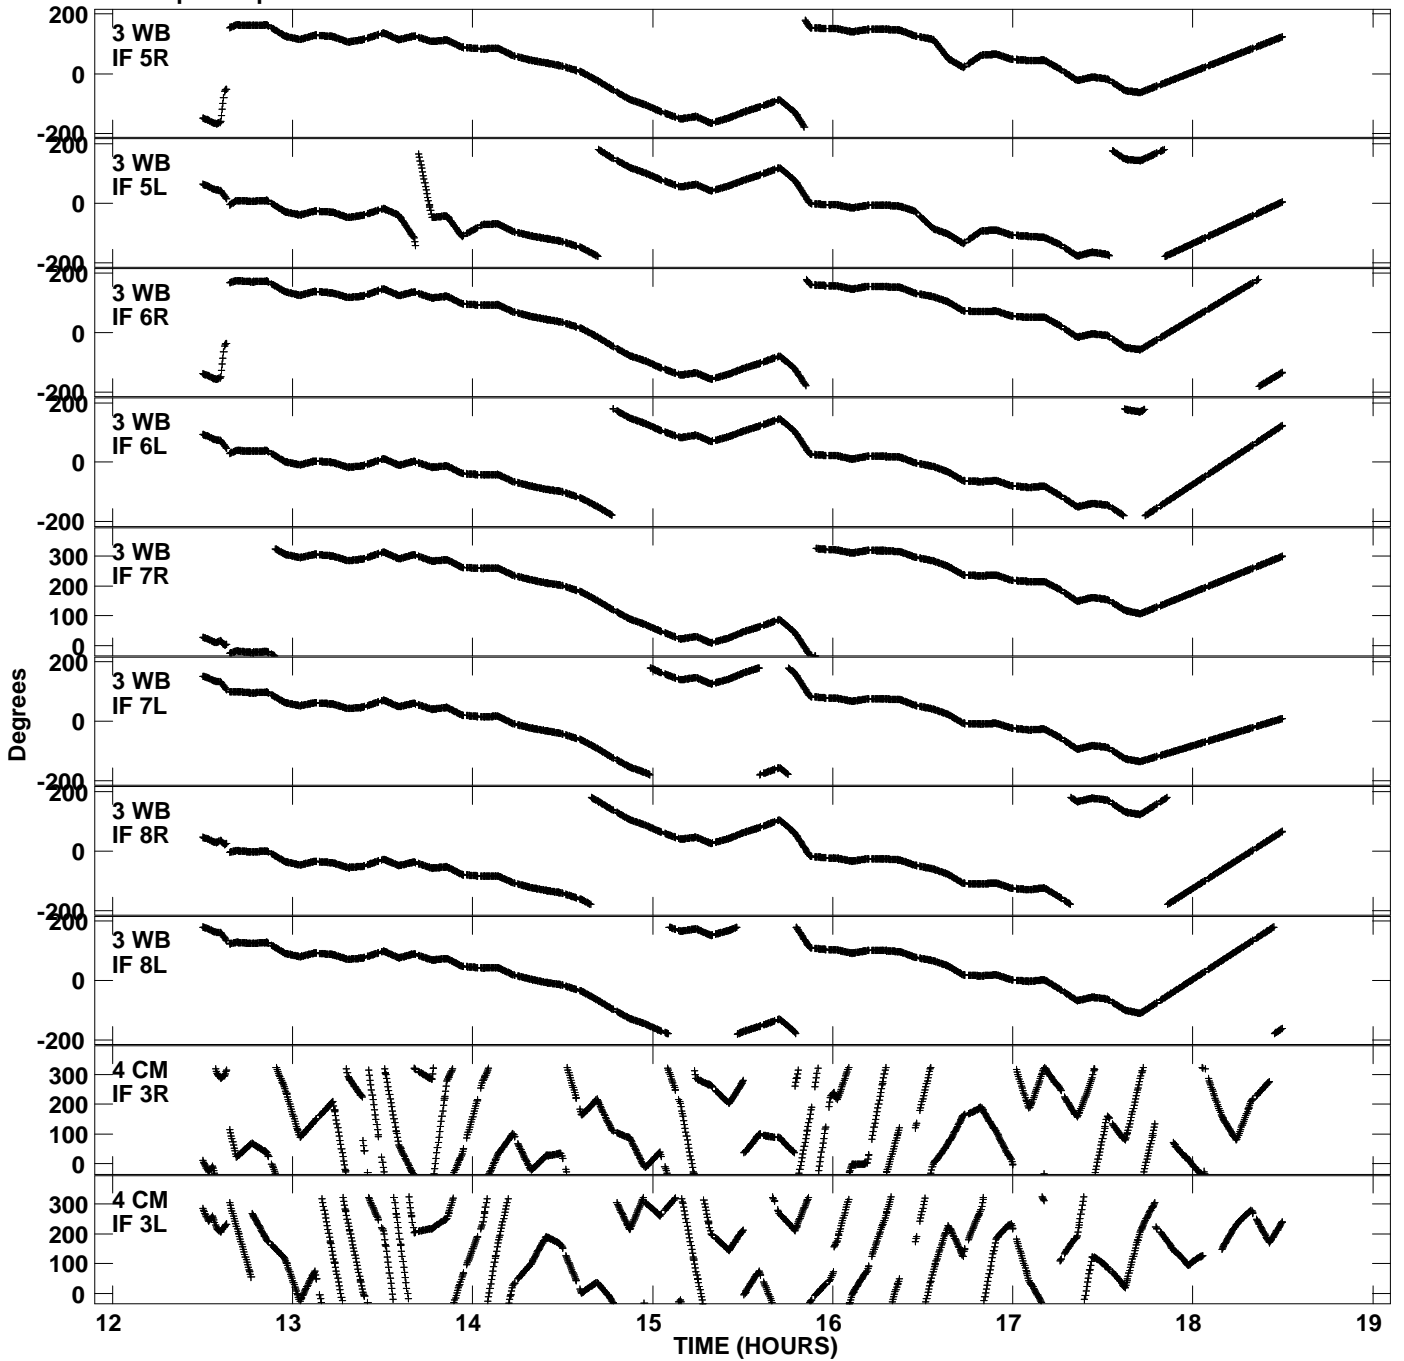

Plot file version 1 created 03-AUG-2009 19:08:28  
Gain phs vs UTC time for EP063A\_2.UVDATA.1  
CL 3 Rpol & Lpol IF 1 - 8

Plot file version 2 created 03-AUG-2009 19:08:28  
Gain phs vs UTC time for EP063A\_2.UVDATA.1  
CL 3 Rpol & Lpol IF 1 - 8

Plot file version 3 created 03-AUG-2009 19:08:28  
Gain phs vs UTC time for EP063A\_2.UVDATA.1  
CL 3 Rpol & Lpol IF 1 - 8

Plot file version 4 created 03-AUG-2009 19:08:29  
Gain phs vs UTC time for EP063A\_2.UVDATA.1  
CL 3 Rpol & Lpol IF 1 - 8

Plot file version 5 created 03-AUG-2009 19:08:29  
Gain phs vs UTC time for EP063A\_2.UVDATA.1  
CL 3 Rpol & Lpol IF 1 - 8

Plot file version 6 created 03-AUG-2009 19:08:29  
Gain phs vs UTC time for EP063A\_2.UVDATA.1  
CL 3 Rpol & Lpol IF 1 - 8

Plot file version 7 created 03-AUG-2009 19:08:29  
Gain phs vs UTC time for EP063A\_2.UVDATA.1  
CL 3 Rpol & Lpol IF 1 - 8

Plot file version 8 created 03-AUG-2009 19:08:29  
Gain phs vs UTC time for EP063A\_2.UVDATA.1  
CL 3 Rpol & Lpol IF 1 - 8