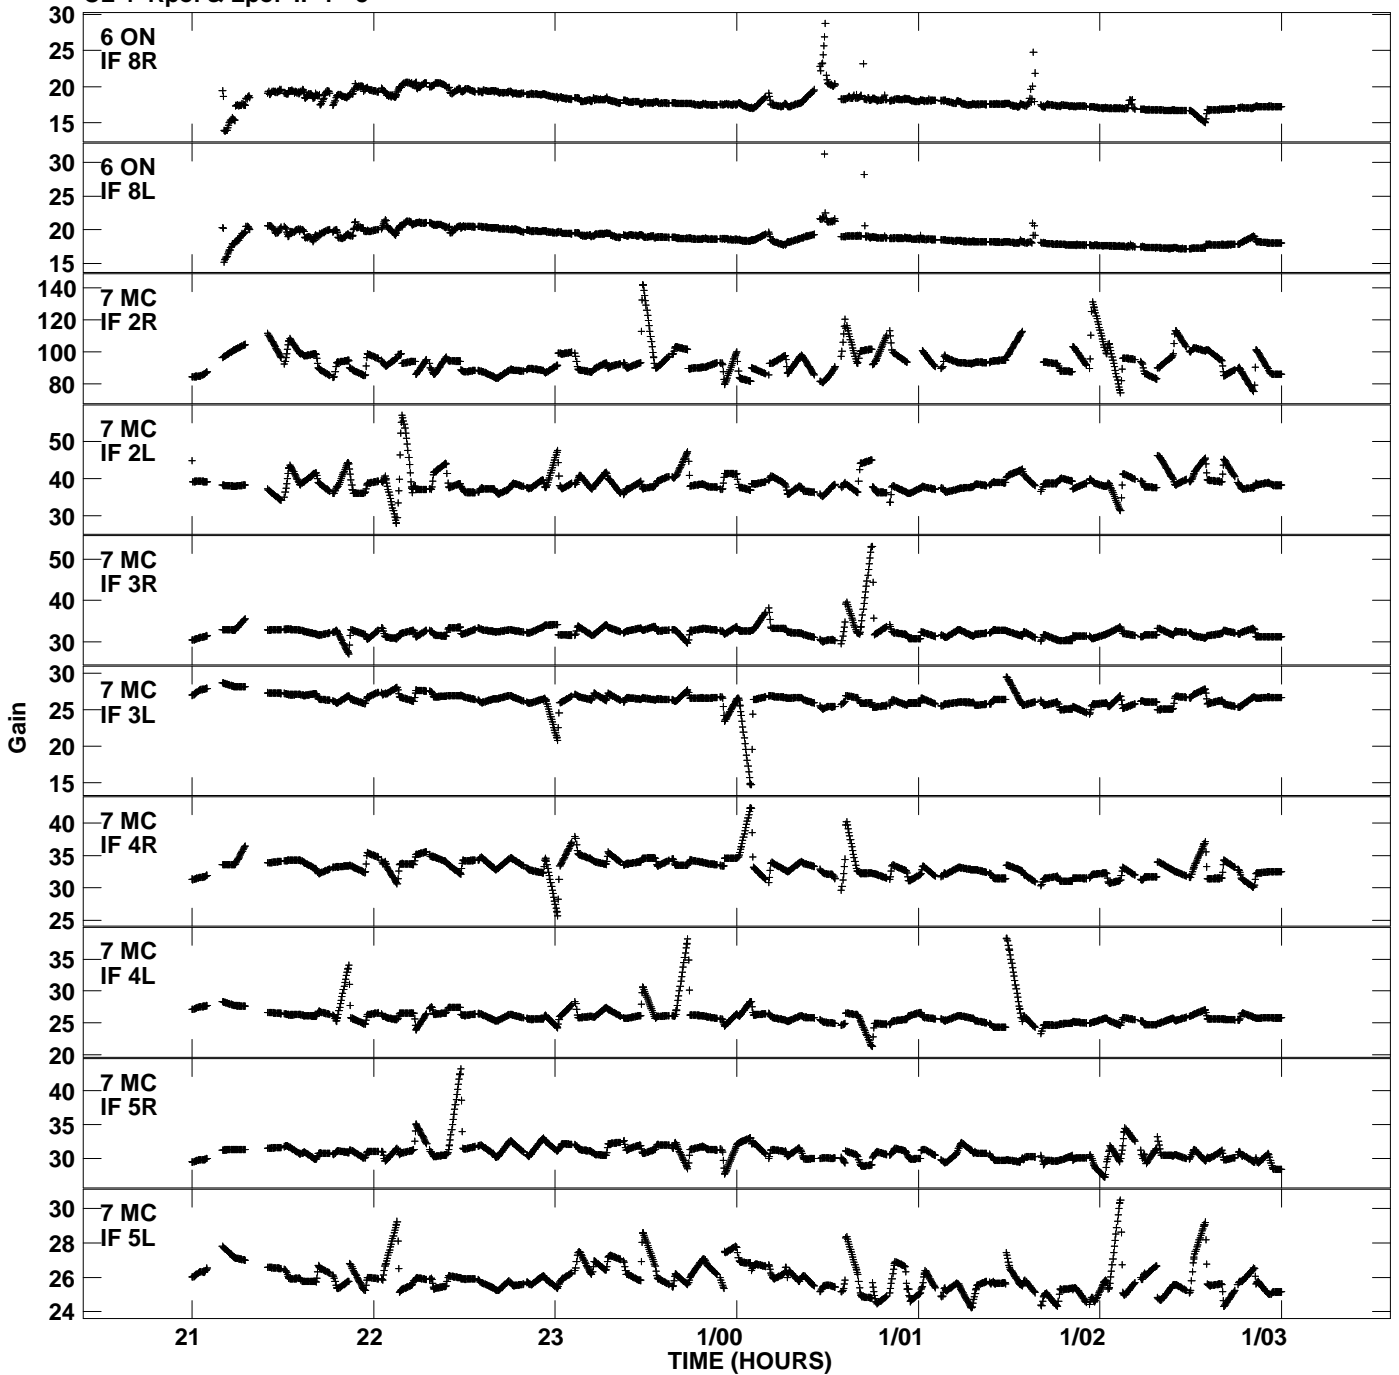

Plot file version 5 created 23-SEP-2009 17:22:22  
Gain amp vs UTC time for EP064F.TMP.1  
CL 4 Rpol & Lpol IF 1 - 8

Plot file version 6 created 23-SEP-2009 17:22:22  
Gain amp vs UTC time for EP064F.TMP.1  
CL 4 Rpol & Lpol IF 1 - 8

Plot file version 7 created 23-SEP-2009 17:22:22  
Gain amp vs UTC time for EP064F.TMP.1  
CL 4 Rpol & Lpol IF 1 - 8

Plot file version 8 created 23-SEP-2009 17:22:22  
Gain amp vs UTC time for EP064F.TMP.1  
CL 4 Rpol & Lpol IF 1 - 8