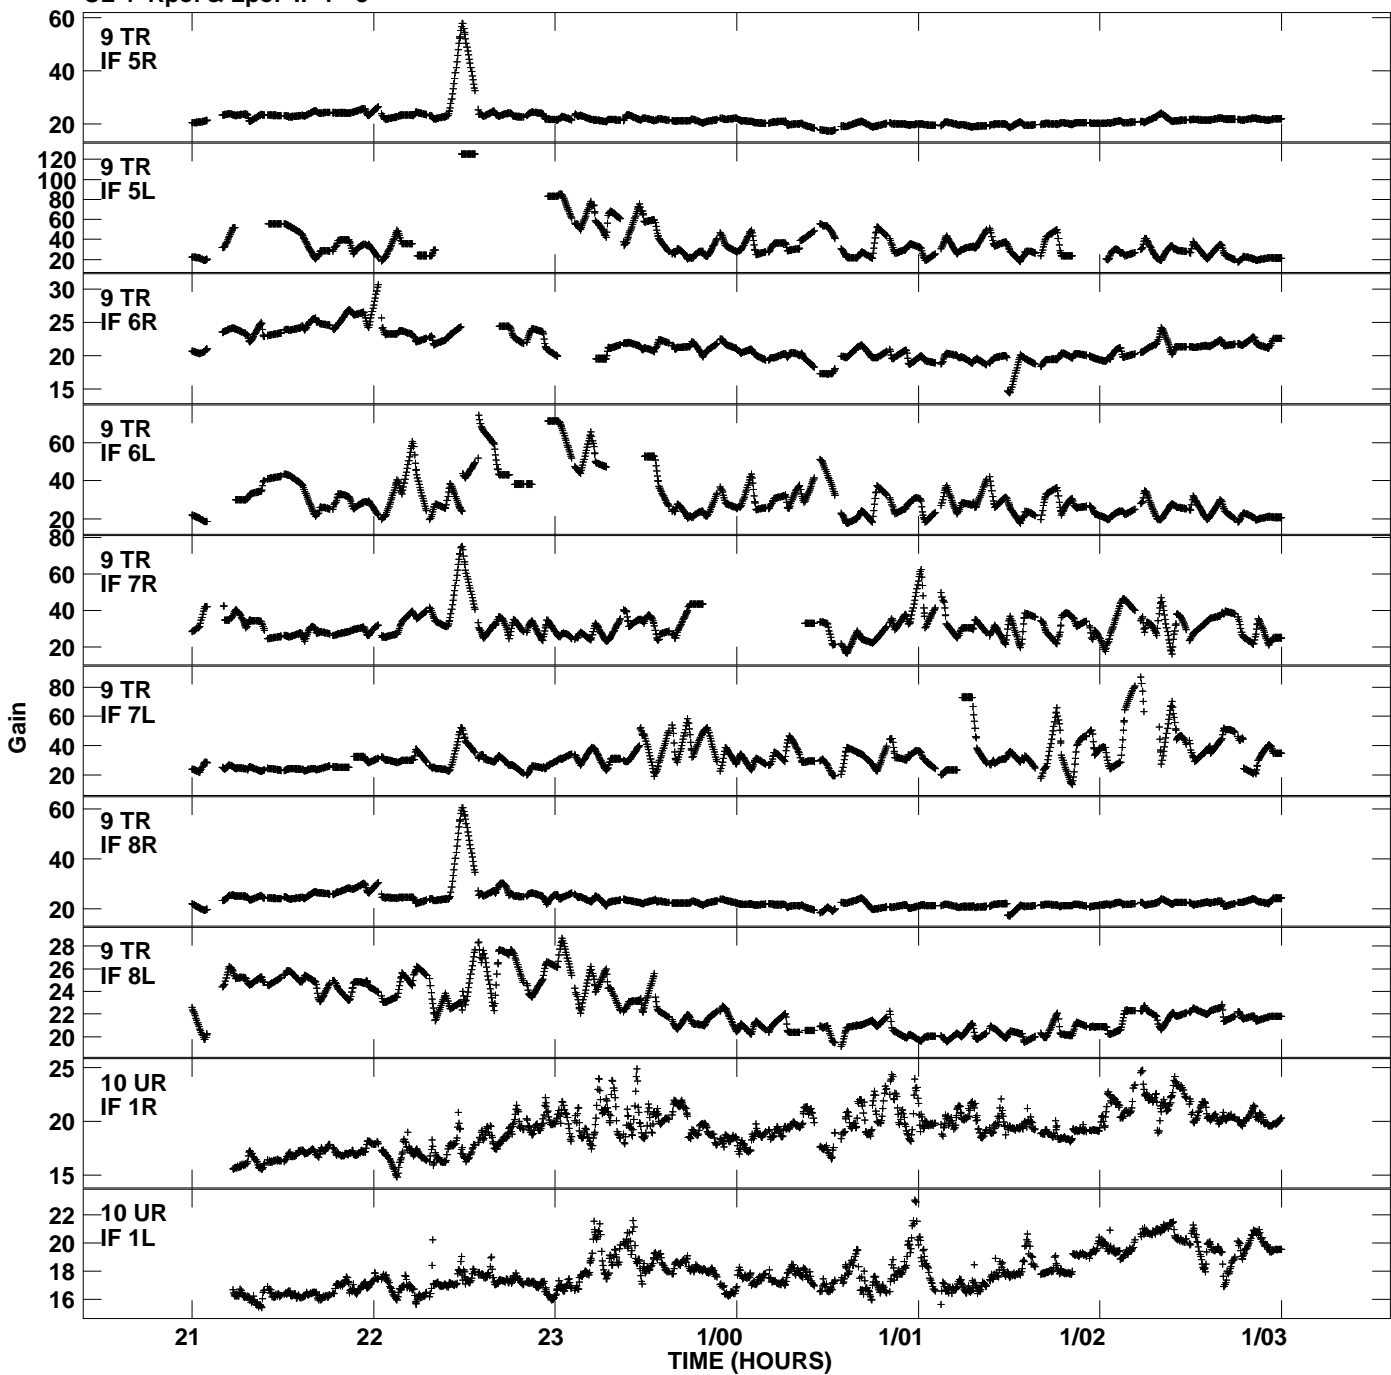

Plot file version 12 created 23-SEP-2009 17:22:22
Gain amp vs UTC time for EP064F.TMP.1
CL 4 Rpol & Lpol IF 1 - 8