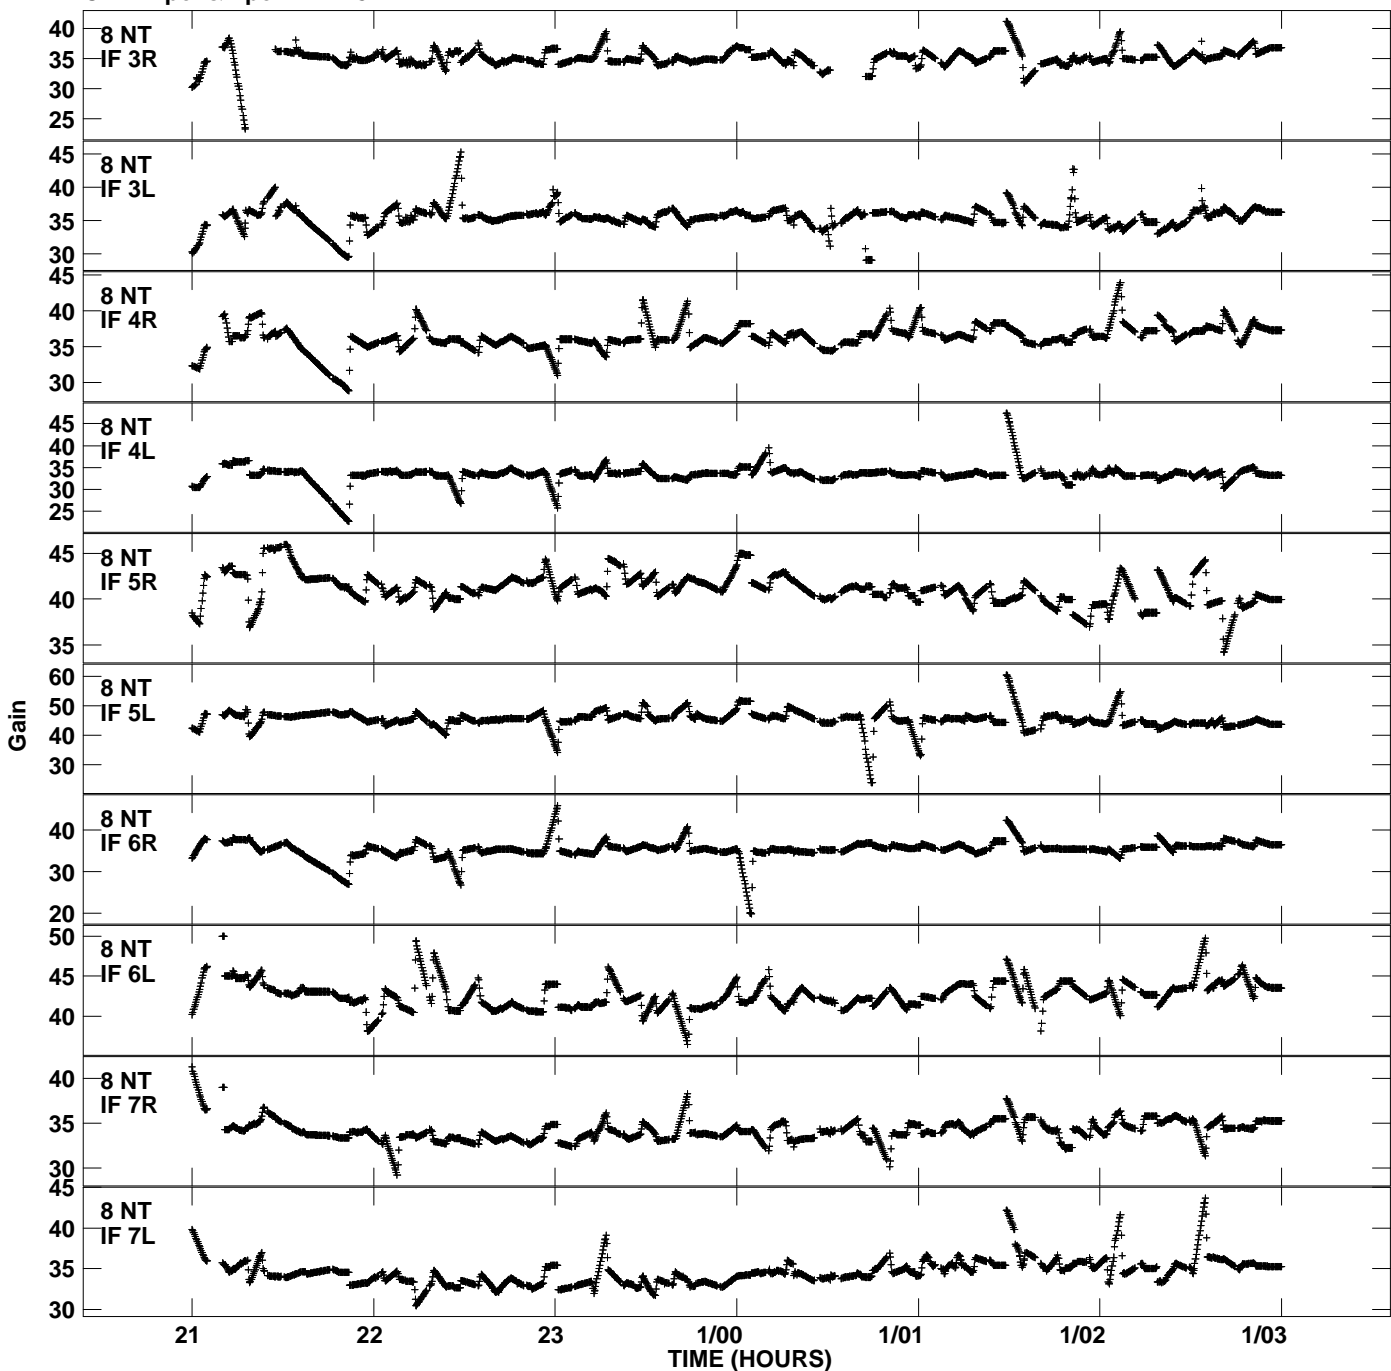

Plot file version 7 created 23-SEP-2009 17:22:22  
Gain amp vs UTC time for EP064F.TMP.1  
CL 4 Rpol & Lpol IF 1 - 8

Plot file version 8 created 23-SEP-2009 17:22:22  
Gain amp vs UTC time for EP064F.TMP.1  
CL 4 Rpol & Lpol IF 1 - 8

Plot file version 9 created 23-SEP-2009 17:22:22  
Gain amp vs UTC time for EP064F.TMP.1  
CL 4 Rpol & Lpol IF 1 - 8

Plot file version 10 created 23-SEP-2009 17:22:22  
Gain amp vs UTC time for EP064F.TMP.1  
CL 4 Rpol & Lpol IF 1 - 8