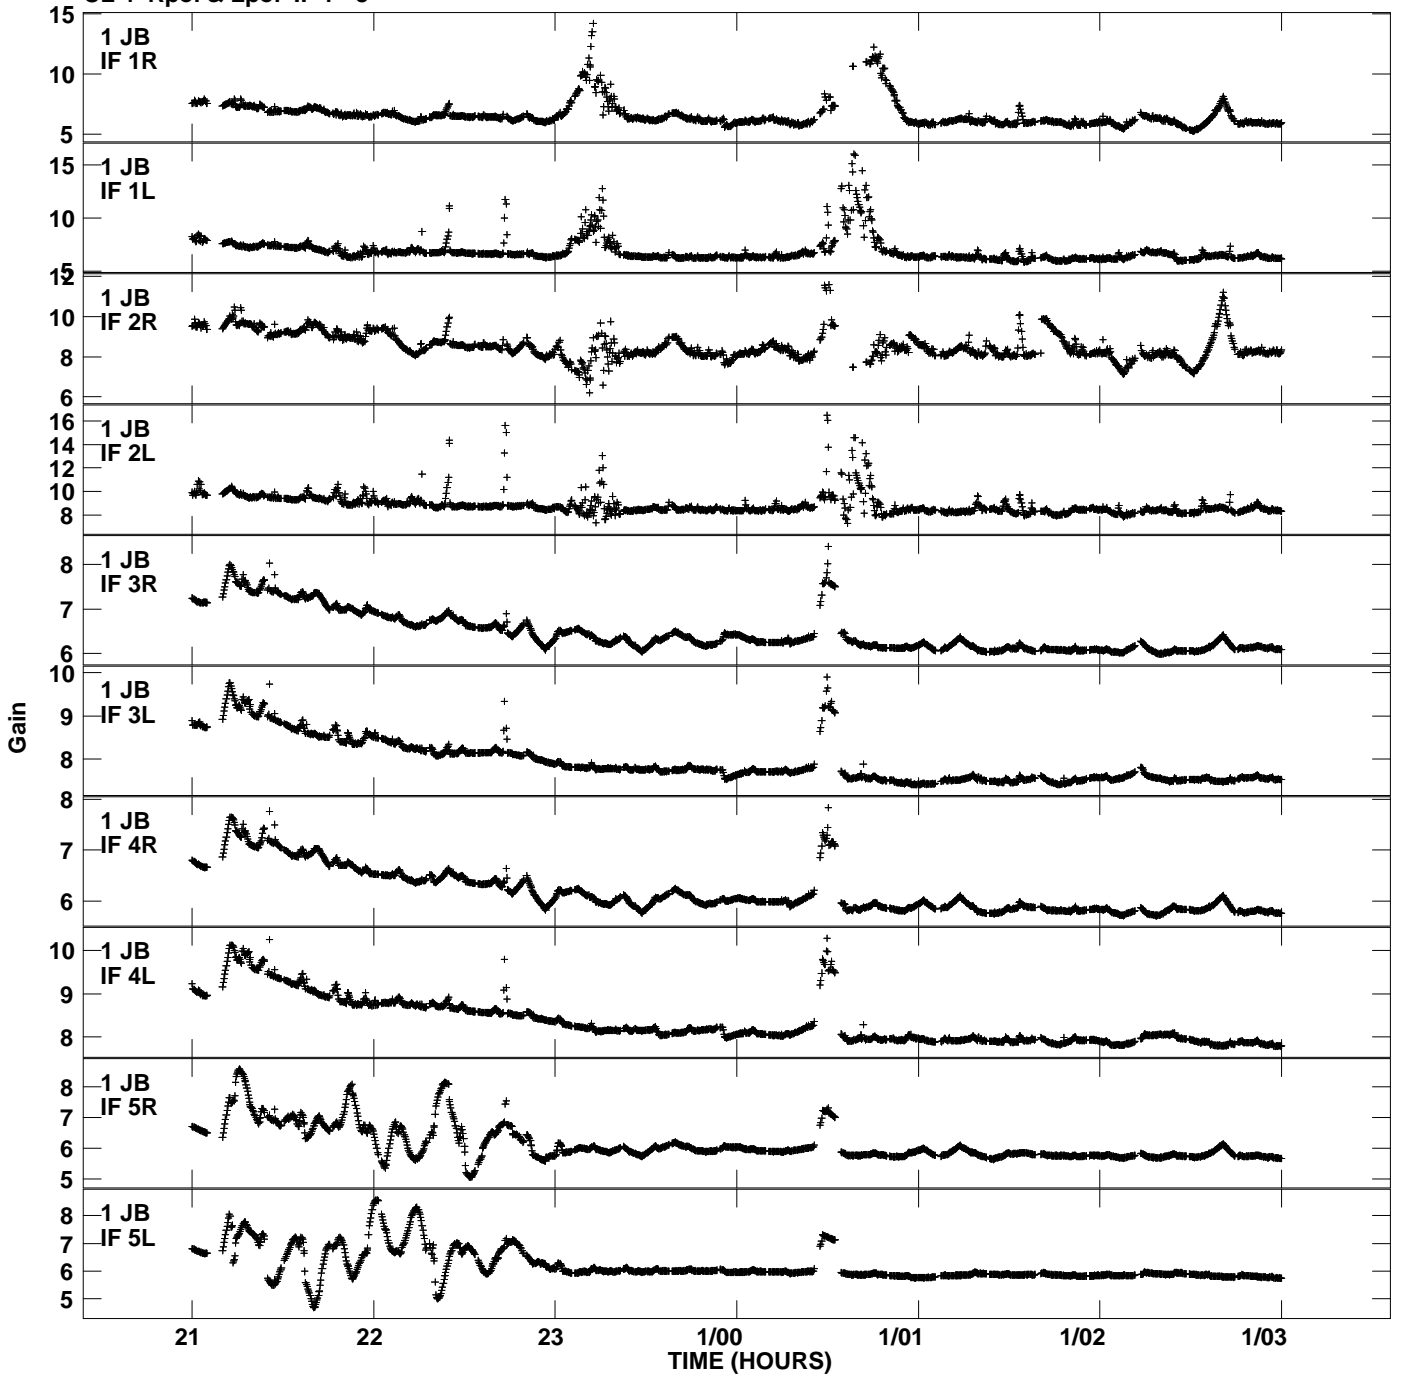

Plot file version 1 created 23-SEP-2009 17:22:21  
Gain amp vs UTC time for EP064F.TMP.1  
CL 4 Rpol & Lpol IF 1 - 8

Plot file version 2 created 23-SEP-2009 17:22:21  
Gain amp vs UTC time for EP064F.TMP.1  
CL 4 Rpol & Lpol IF 1 - 8

Plot file version 3 created 23-SEP-2009 17:22:21  
Gain amp vs UTC time for EP064F.TMP.1  
CL 4 Rpol & Lpol IF 1 - 8

Plot file version 4 created 23-SEP-2009 17:22:21  
Gain amp vs UTC time for EP064F.TMP.1  
CL 4 Rpol & Lpol IF 1 - 8

Plot file version 5 created 23-SEP-2009 17:22:22  
Gain amp vs UTC time for EP064F.TMP.1  
CL 4 Rpol & Lpol IF 1 - 8

Plot file version 6 created 23-SEP-2009 17:22:22  
Gain amp vs UTC time for EP064F.TMP.1  
CL 4 Rpol & Lpol IF 1 - 8

Plot file version 7 created 23-SEP-2009 17:22:22  
Gain amp vs UTC time for EP064F.TMP.1  
CL 4 Rpol & Lpol IF 1 - 8

Plot file version 8 created 23-SEP-2009 17:22:22  
Gain amp vs UTC time for EP064F.TMP.1  
CL 4 Rpol & Lpol IF 1 - 8