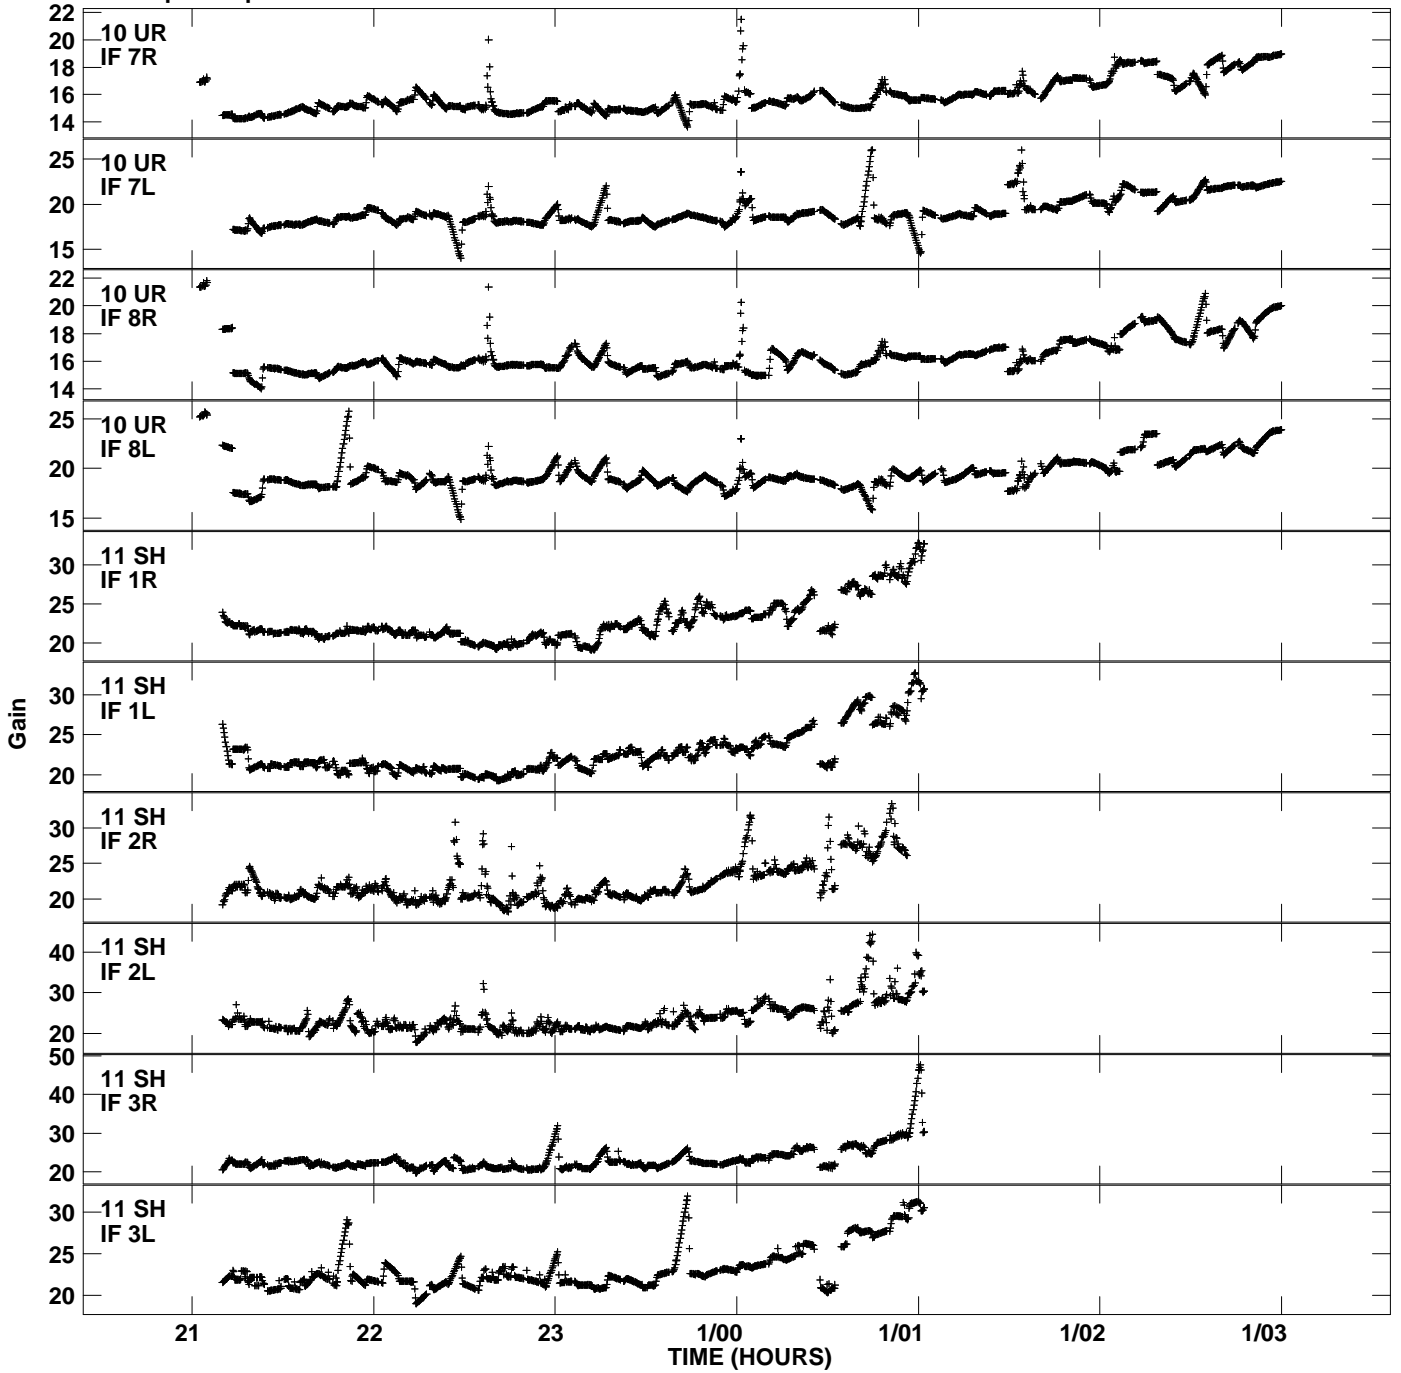

Plot file version 11 created 23-SEP-2009 17:22:22  
Gain amp vs UTC time for EP064F.TMP.1  
CL 4 Rpol & Lpol IF 1 - 8

Plot file version 12 created 23-SEP-2009 17:22:22  
Gain amp vs UTC time for EP064F.TMP.1  
CL 4 Rpol & Lpol IF 1 - 8

Plot file version 13 created 23-SEP-2009 17:22:22  
Gain amp vs UTC time for EP064F.TMP.1  
CL 4 Rpol & Lpol IF 1 - 8

Plot file version 14 created 23-SEP-2009 17:22:22  
Gain amp vs UTC time for EP064F.TMP.1  
CL 4 Rpol & Lpol IF 1 - 8