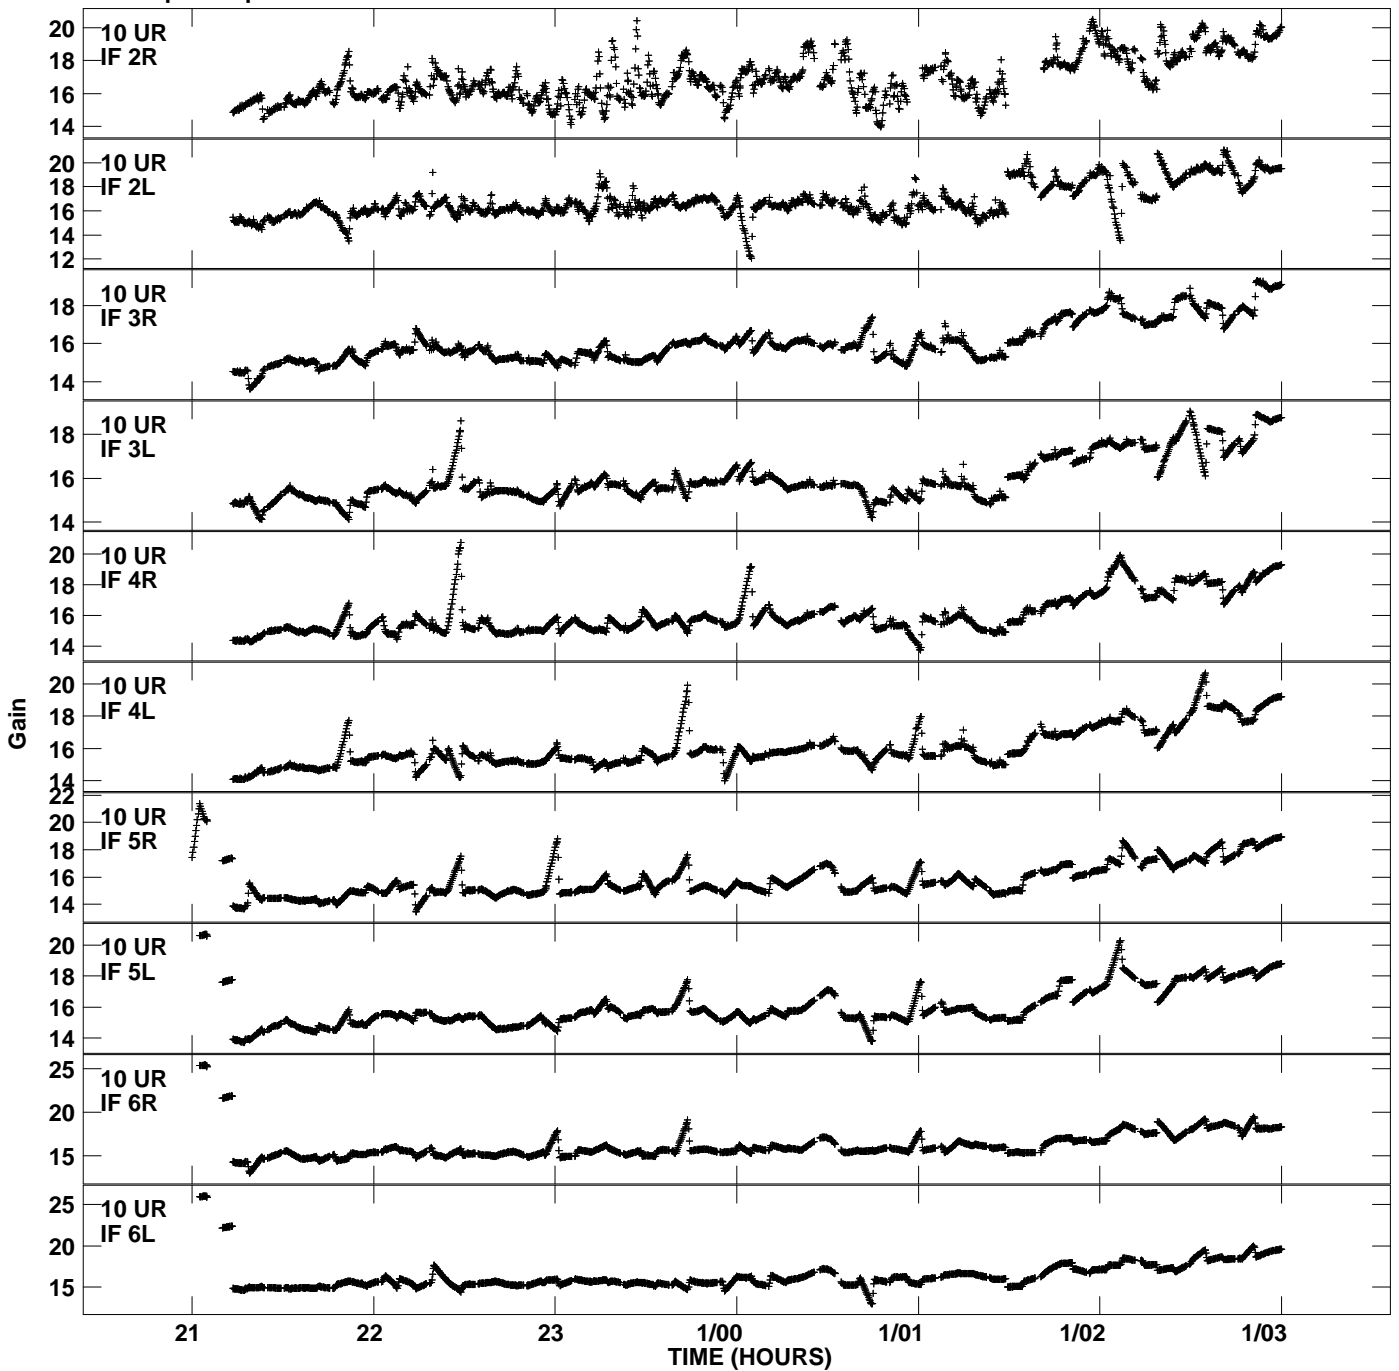

Plot file version 13 created 23-SEP-2009 17:22:22
Gain amp vs UTC time for EP064F.TMP.1
CL 4 Rpol & Lpol IF 1 - 8