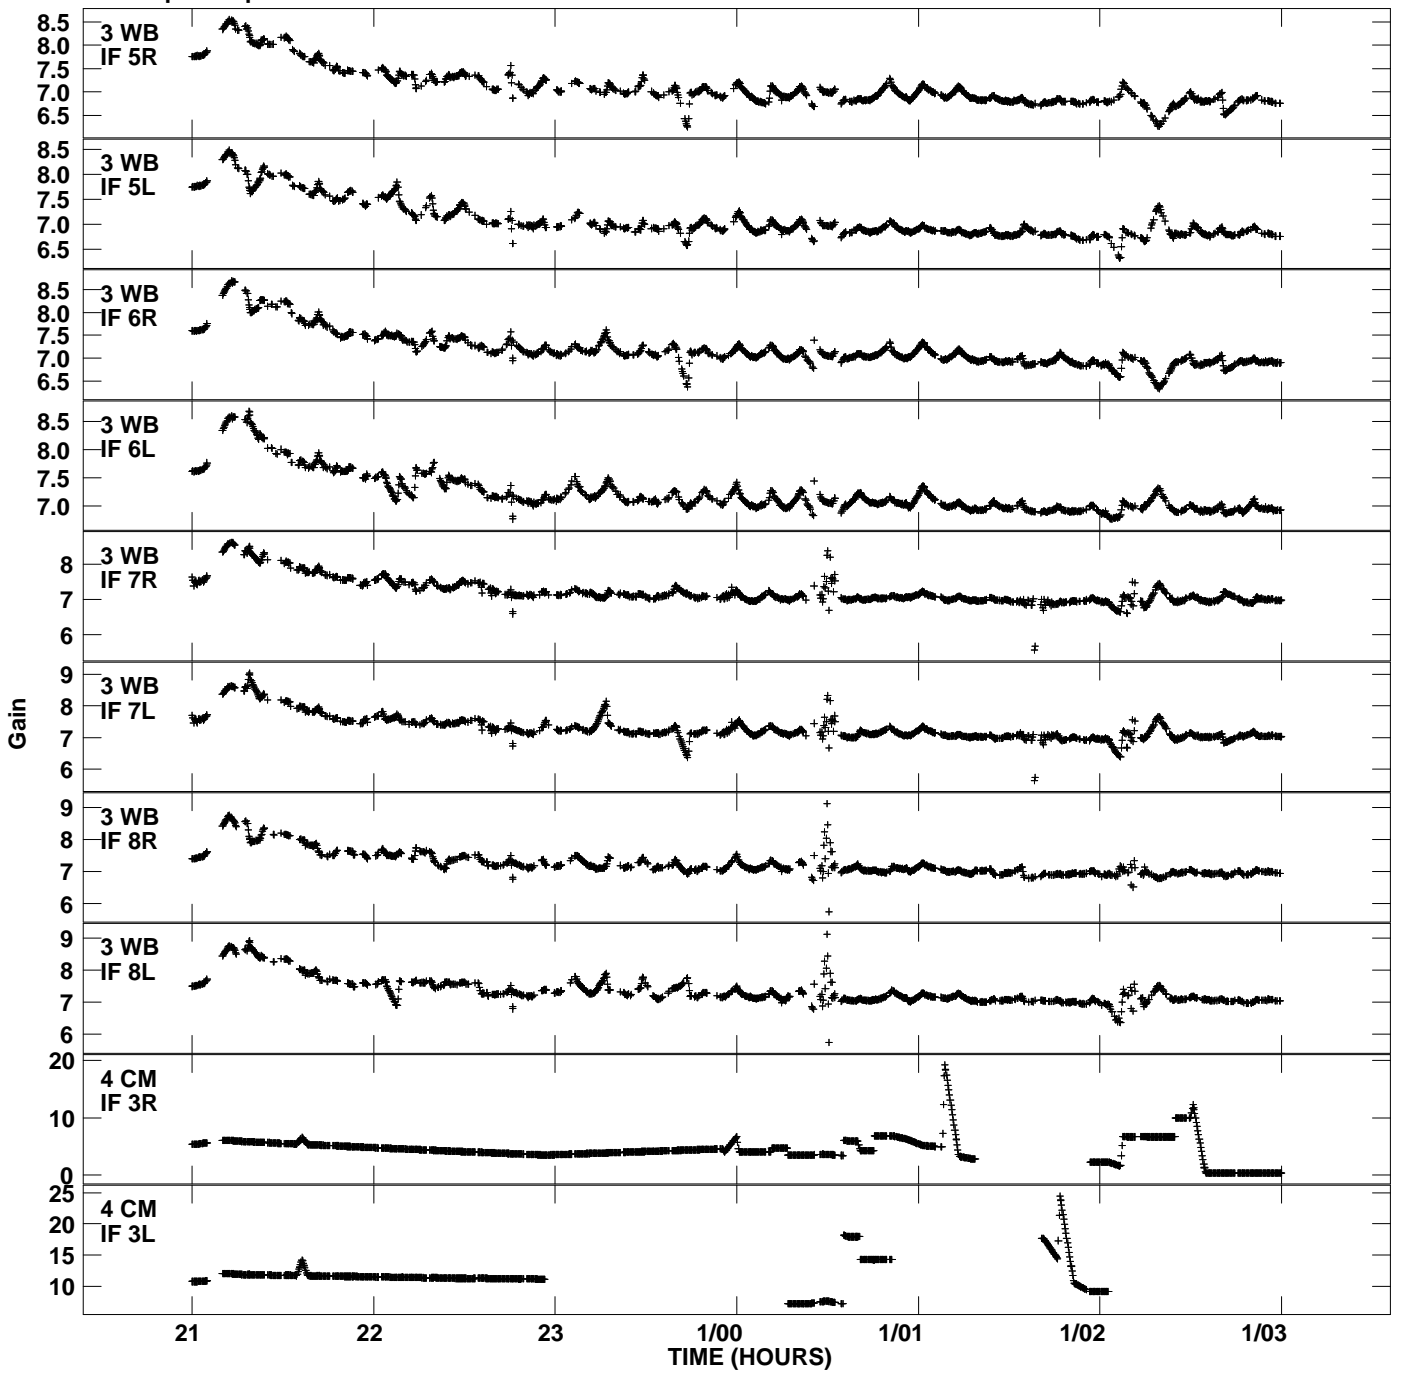

Plot file version 1 created 23-SEP-2009 17:22:21  
Gain amp vs UTC time for EP064F.TMP.1  
CL 4 Rpol & Lpol IF 1 - 8

Plot file version 2 created 23-SEP-2009 17:22:21  
Gain amp vs UTC time for EP064F.TMP.1  
CL 4 Rpol & Lpol IF 1 - 8

Plot file version 3 created 23-SEP-2009 17:22:21  
Gain amp vs UTC time for EP064F.TMP.1  
CL 4 Rpol & Lpol IF 1 - 8

Plot file version 4 created 23-SEP-2009 17:22:21  
Gain amp vs UTC time for EP064F.TMP.1  
CL 4 Rpol & Lpol IF 1 - 8

Plot file version 5 created 23-SEP-2009 17:22:22  
Gain amp vs UTC time for EP064F.TMP.1  
CL 4 Rpol & Lpol IF 1 - 8

Plot file version 6 created 23-SEP-2009 17:22:22  
Gain amp vs UTC time for EP064F.TMP.1  
CL 4 Rpol & Lpol IF 1 - 8

Plot file version 7 created 23-SEP-2009 17:22:22  
Gain amp vs UTC time for EP064F.TMP.1  
CL 4 Rpol & Lpol IF 1 - 8

Plot file version 8 created 23-SEP-2009 17:22:22  
Gain amp vs UTC time for EP064F.TMP.1  
CL 4 Rpol & Lpol IF 1 - 8