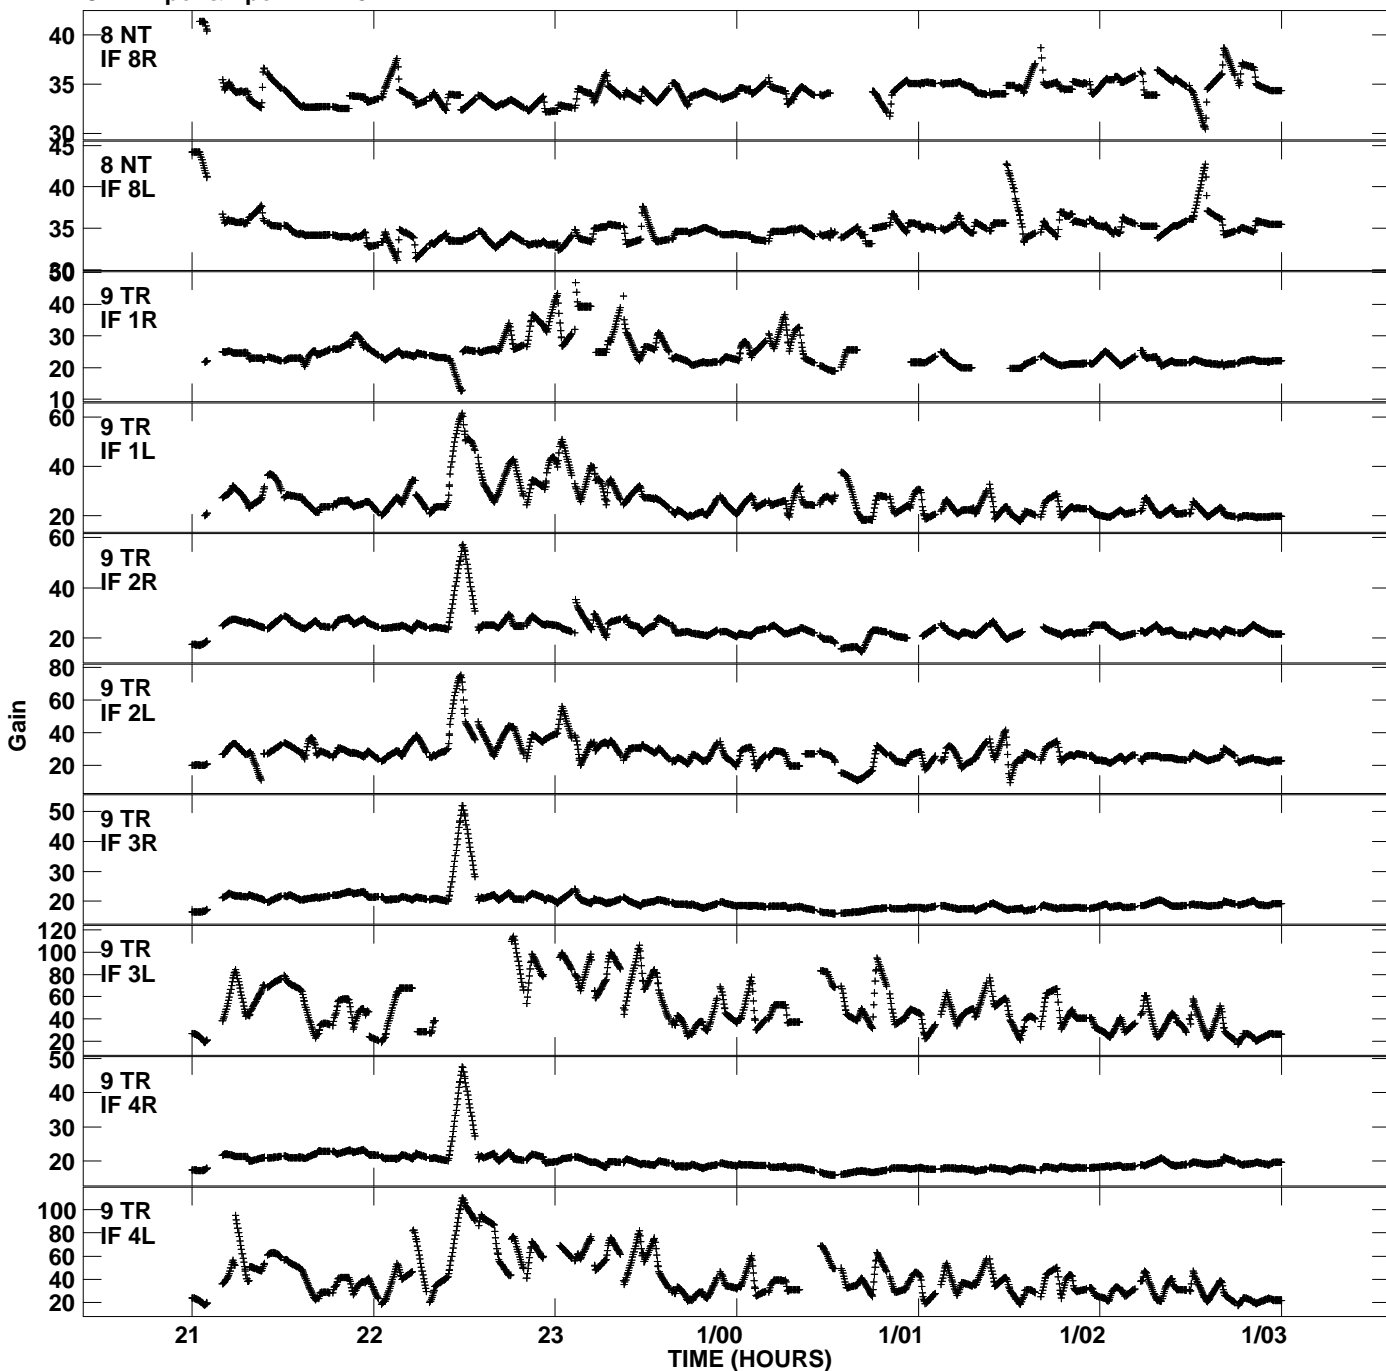

Plot file version 11 created 23-SEP-2009 17:22:22
Gain amp vs UTC time for EP064F.TMP.1
CL 4 Rpol & Lpol IF 1 - 8