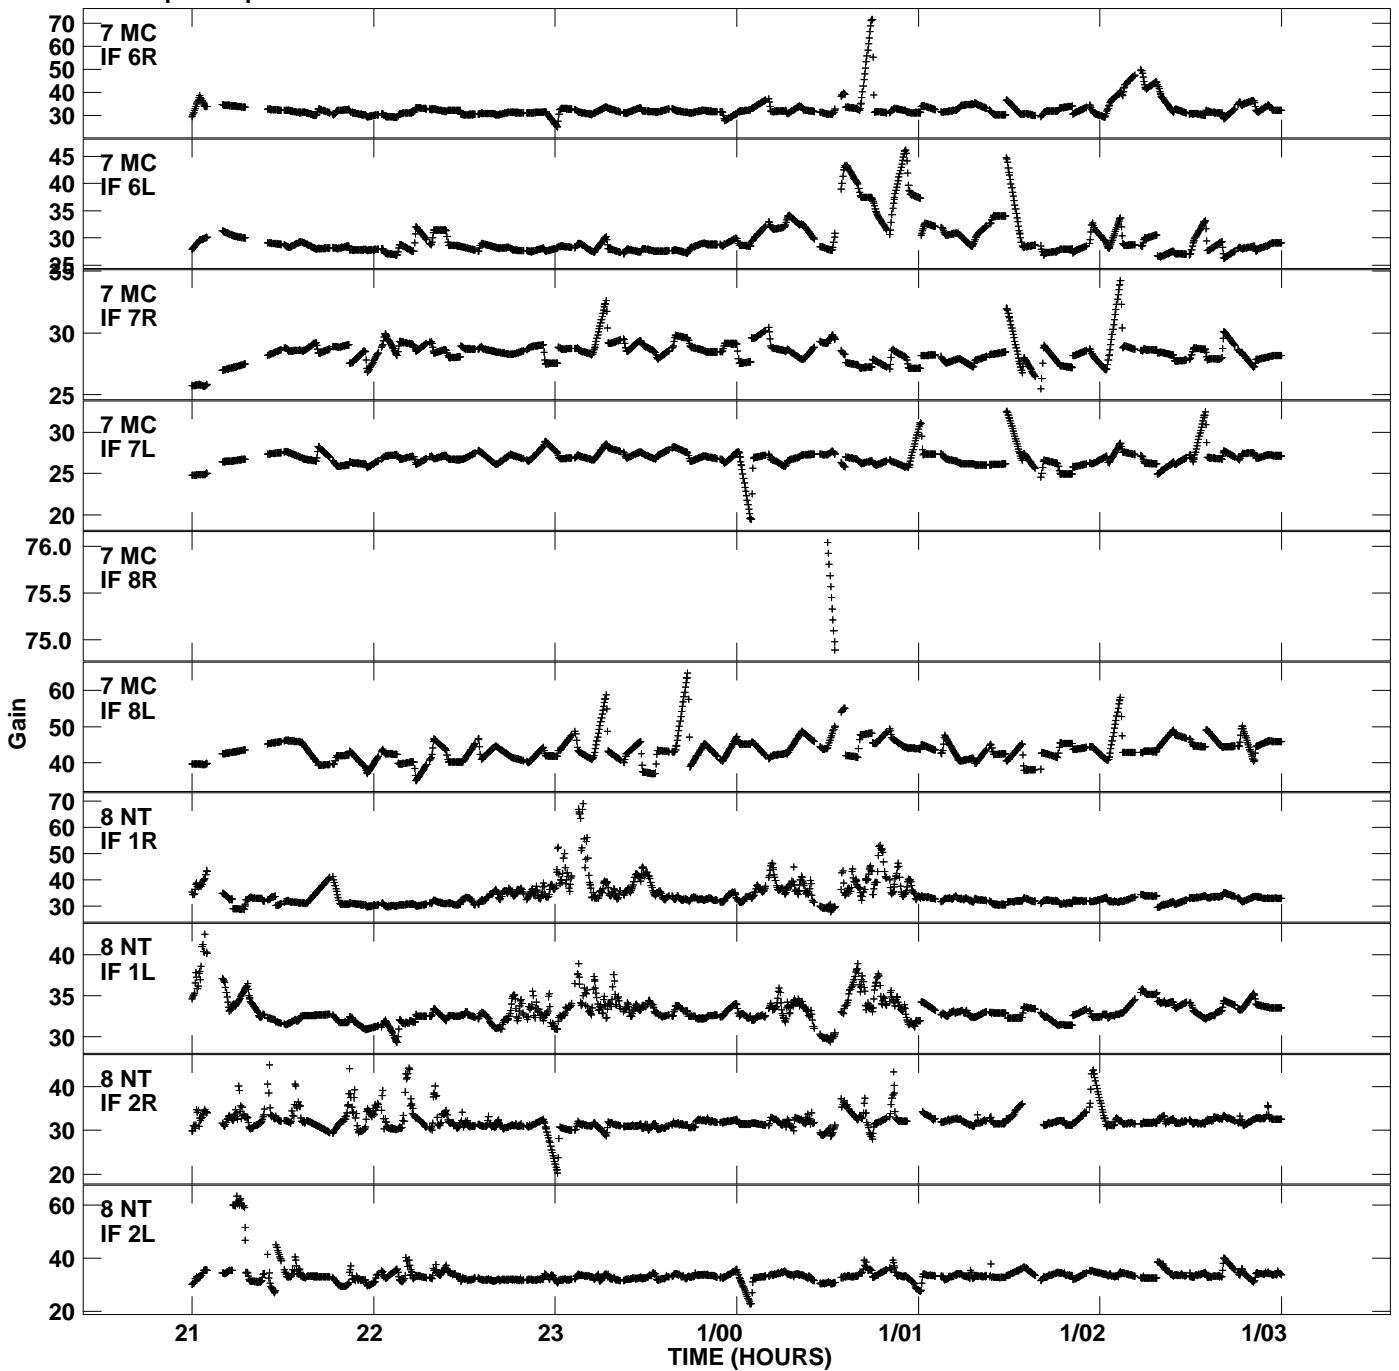

Plot file version 7 created 23-SEP-2009 17:22:22  
Gain amp vs UTC time for EP064F.TMP.1  
CL 4 Rpol & Lpol IF 1 - 8

Plot file version 8 created 23-SEP-2009 17:22:22  
Gain amp vs UTC time for EP064F.TMP.1  
CL 4 Rpol & Lpol IF 1 - 8

Plot file version 9 created 23-SEP-2009 17:22:22  
Gain amp vs UTC time for EP064F.TMP.1  
CL 4 Rpol & Lpol IF 1 - 8

Plot file version 10 created 23-SEP-2009 17:22:22  
Gain amp vs UTC time for EP064F.TMP.1  
CL 4 Rpol & Lpol IF 1 - 8