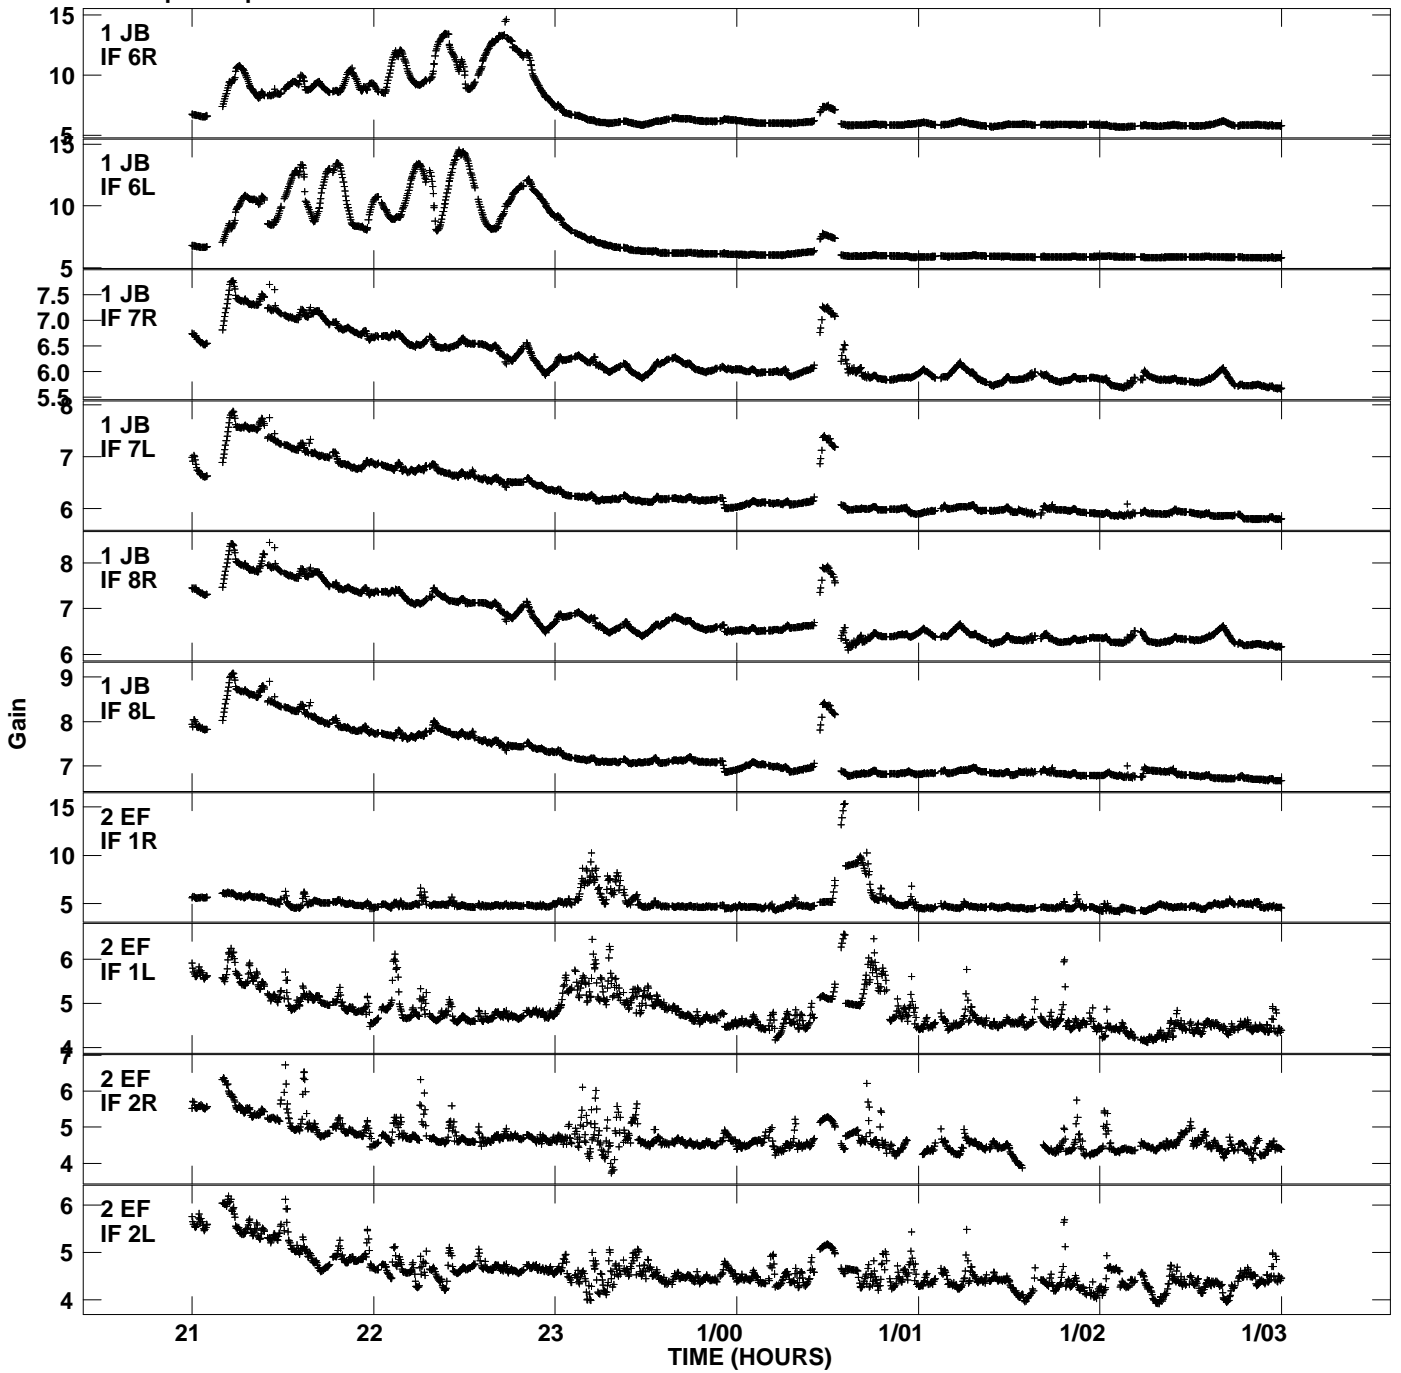

Plot file version 1 created 23-SEP-2009 17:22:21  
Gain amp vs UTC time for EP064F.TMP.1  
CL 4 Rpol & Lpol IF 1 - 8

Plot file version 2 created 23-SEP-2009 17:22:21  
Gain amp vs UTC time for EP064F.TMP.1  
CL 4 Rpol & Lpol IF 1 - 8

Plot file version 3 created 23-SEP-2009 17:22:21  
Gain amp vs UTC time for EP064F.TMP.1  
CL 4 Rpol & Lpol IF 1 - 8

Plot file version 4 created 23-SEP-2009 17:22:21  
Gain amp vs UTC time for EP064F.TMP.1  
CL 4 Rpol & Lpol IF 1 - 8

Plot file version 5 created 23-SEP-2009 17:22:22  
Gain amp vs UTC time for EP064F.TMP.1  
CL 4 Rpol & Lpol IF 1 - 8

Plot file version 6 created 23-SEP-2009 17:22:22  
Gain amp vs UTC time for EP064F.TMP.1  
CL 4 Rpol & Lpol IF 1 - 8

Plot file version 7 created 23-SEP-2009 17:22:22  
Gain amp vs UTC time for EP064F.TMP.1  
CL 4 Rpol & Lpol IF 1 - 8

Plot file version 8 created 23-SEP-2009 17:22:22  
Gain amp vs UTC time for EP064F.TMP.1  
CL 4 Rpol & Lpol IF 1 - 8