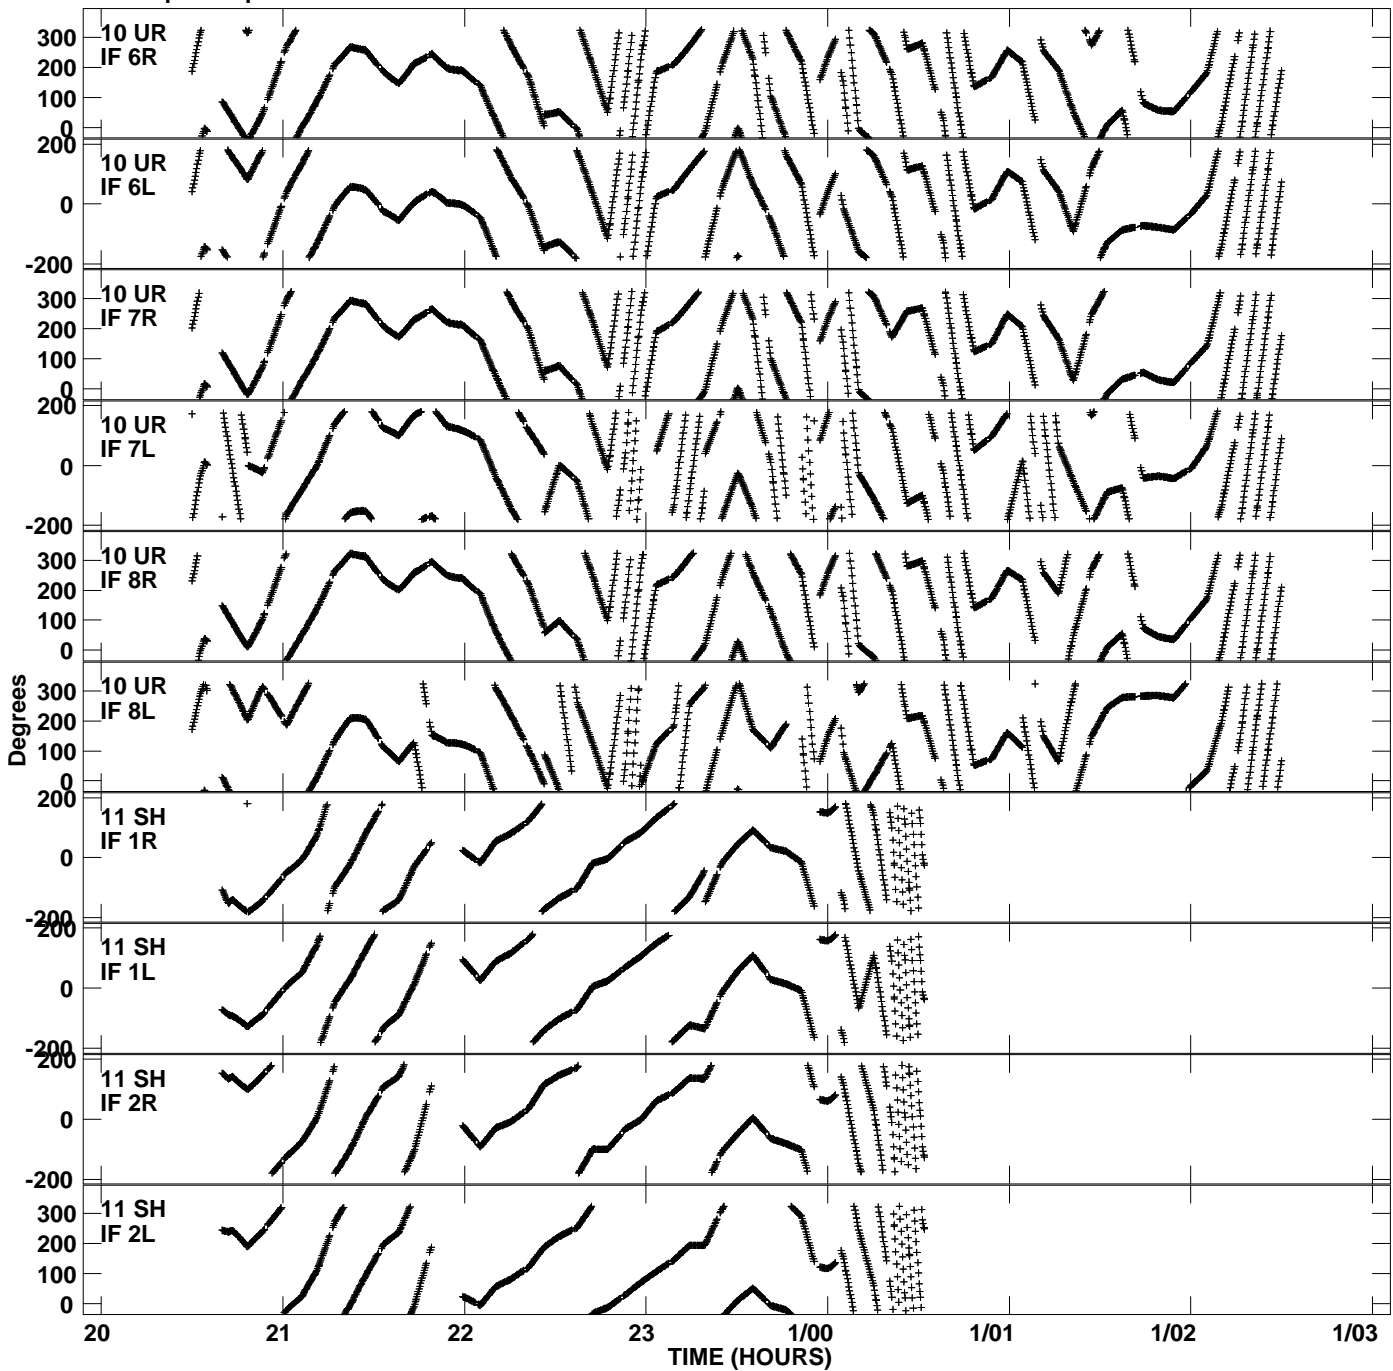

Plot file version 9 created 07-SEP-2009 15:05:59  
Gain phs vs UTC time for EP064H.UVDATA.1  
CL 3 Rpol & Lpol IF 1 - 8

Plot file version 10 created 07-SEP-2009 15:05:59  
Gain phs vs UTC time for EP064H.UVDATA.1  
CL 3 Rpol & Lpol IF 1 - 8

Plot file version 11 created 07-SEP-2009 15:05:59  
Gain phs vs UTC time for EP064H.UVDATA.1  
CL 3 Rpol & Lpol IF 1 - 8

Plot file version 12 created 07-SEP-2009 15:05:59  
Gain phs vs UTC time for EP064H.UVDATA.1  
CL 3 Rpol & Lpol IF 1 - 8

Plot file version 13 created 07-SEP-2009 15:05:59  
Gain phs vs UTC time for EP064H.UVDATA.1  
CL 3 Rpol & Lpol IF 1 - 8

Plot file version 14 created 07-SEP-2009 15:05:59  
Gain phs vs UTC time for EP064H.UVDATA.1  
CL 3 Rpol & Lpol IF 1 - 8