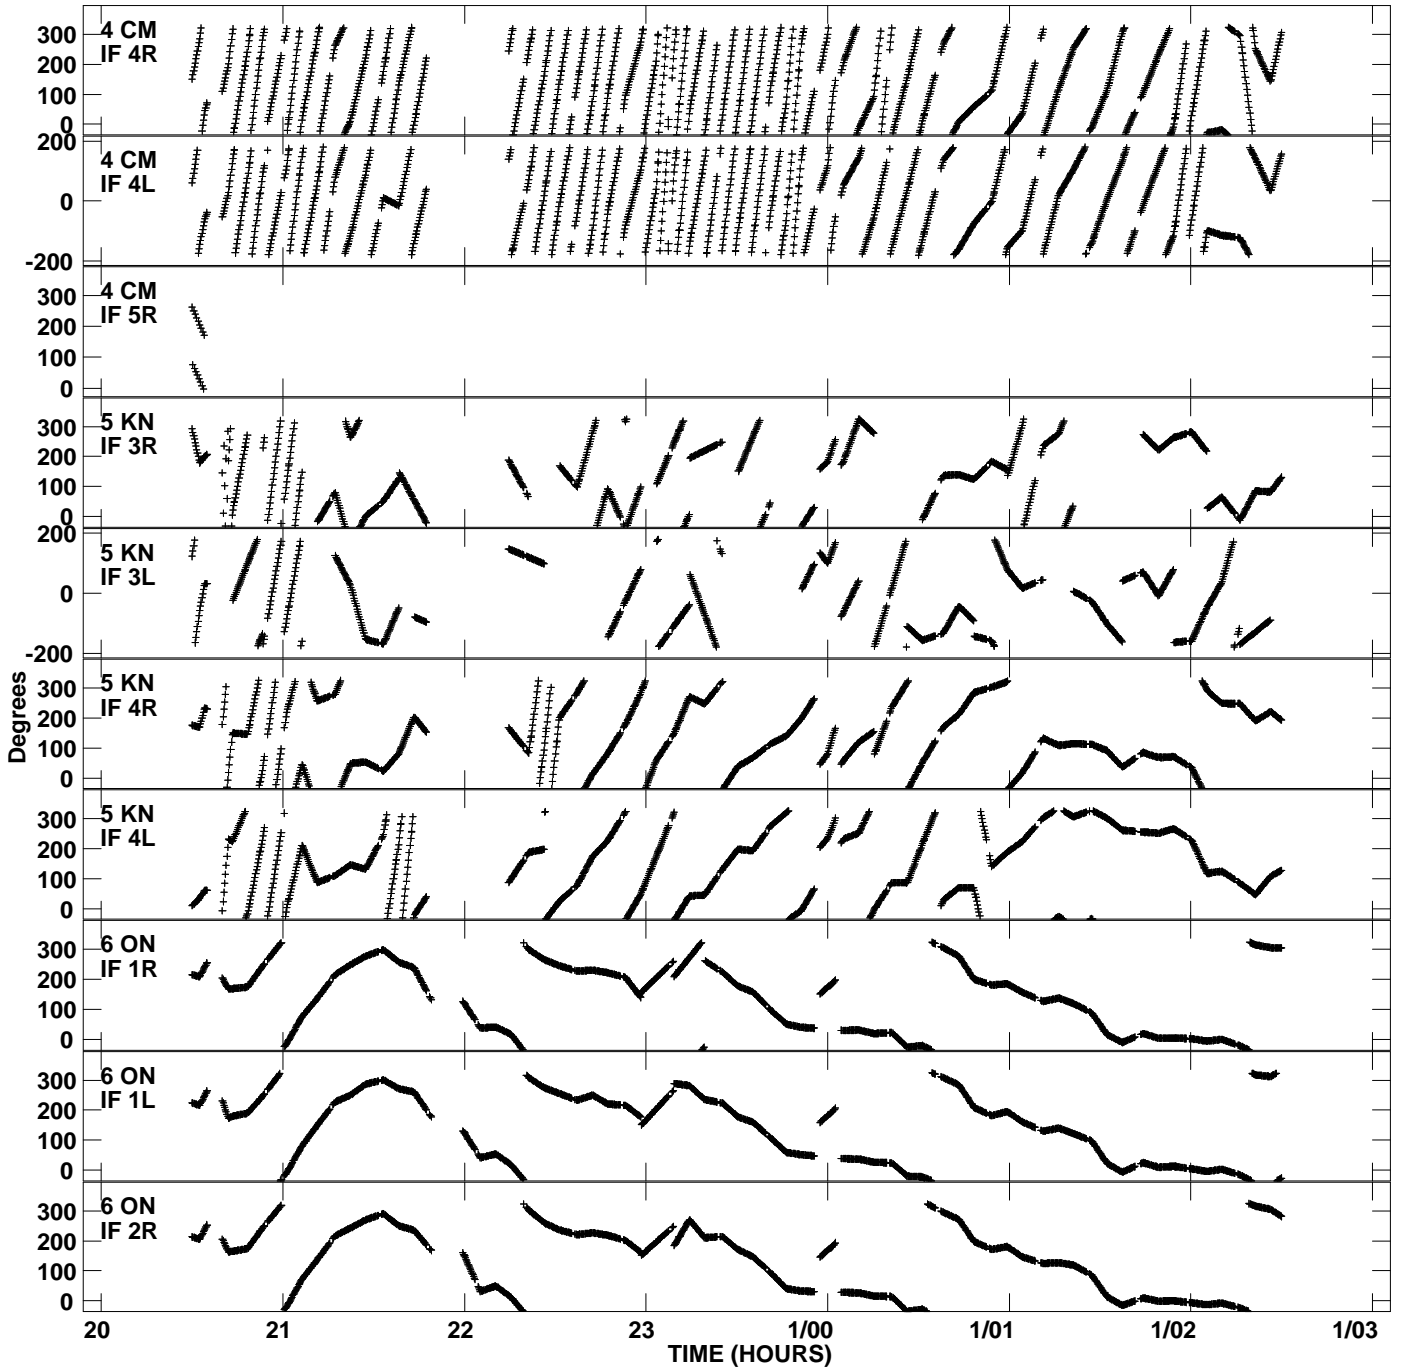

Plot file version 1 created 07-SEP-2009 15:05:58  
Gain phs vs UTC time for EP064H.UVDATA.1  
CL 3 Rpol & Lpol IF 1 - 8

Plot file version 2 created 07-SEP-2009 15:05:58  
Gain phs vs UTC time for EP064H.UVDATA.1  
CL 3 Rpol & Lpol IF 1 - 8

Plot file version 3 created 07-SEP-2009 15:05:58  
Gain phs vs UTC time for EP064H.UVDATA.1  
CL 3 Rpol & Lpol IF 1 - 8

Plot file version 4 created 07-SEP-2009 15:05:58  
Gain phs vs UTC time for EP064H.UVDATA.1  
CL 3 Rpol & Lpol IF 1 - 8

Plot file version 5 created 07-SEP-2009 15:05:59  
Gain phs vs UTC time for EP064H.UVDATA.1  
CL 3 Rpol & Lpol IF 1 - 8

Plot file version 6 created 07-SEP-2009 15:05:59  
Gain phs vs UTC time for EP064H.UVDATA.1  
CL 3 Rpol & Lpol IF 1 - 8

Plot file version 7 created 07-SEP-2009 15:05:59  
Gain phs vs UTC time for EP064H.UVDATA.1  
CL 3 Rpol & Lpol IF 1 - 8

Plot file version 8 created 07-SEP-2009 15:05:59  
Gain phs vs UTC time for EP064H.UVDATA.1  
CL 3 Rpol & Lpol IF 1 - 8