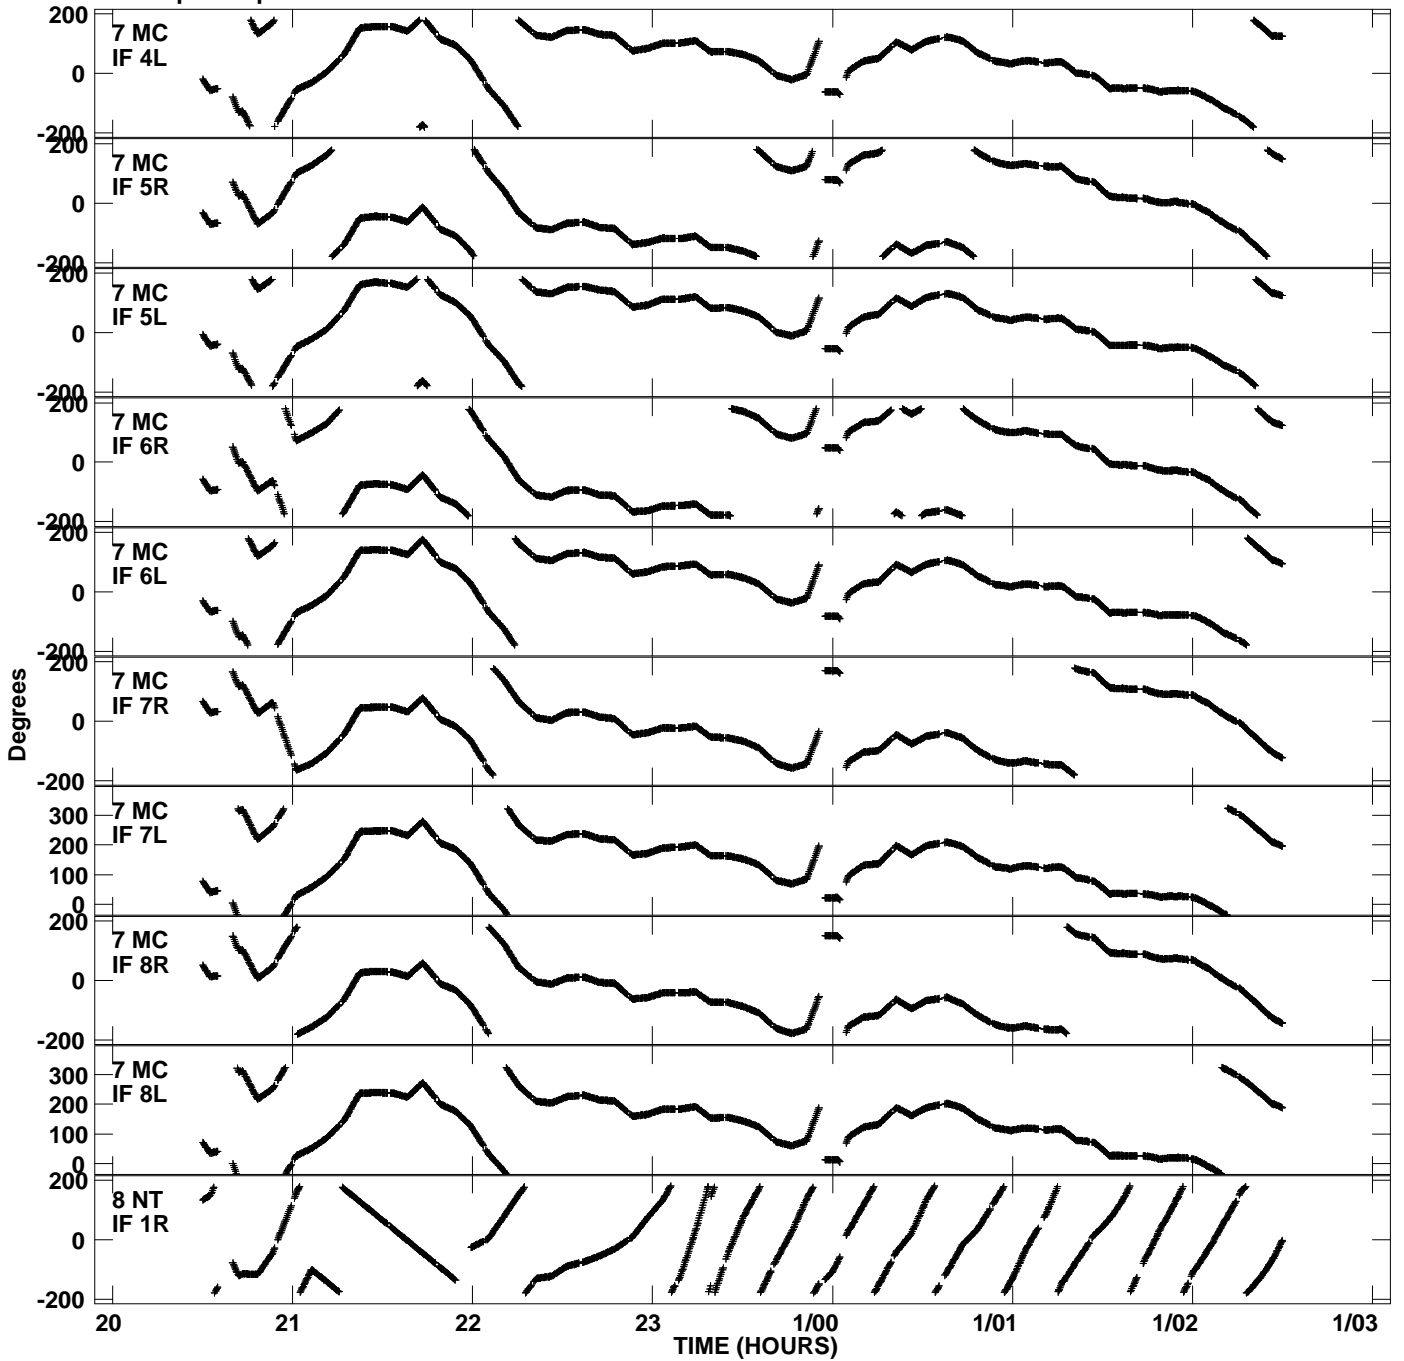

Plot file version 9 created 07-SEP-2009 15:05:59
Gain phs vs UTC time for EP064H.UVDATA.1
CL 3 Rpol & Lpol IF 1 - 8