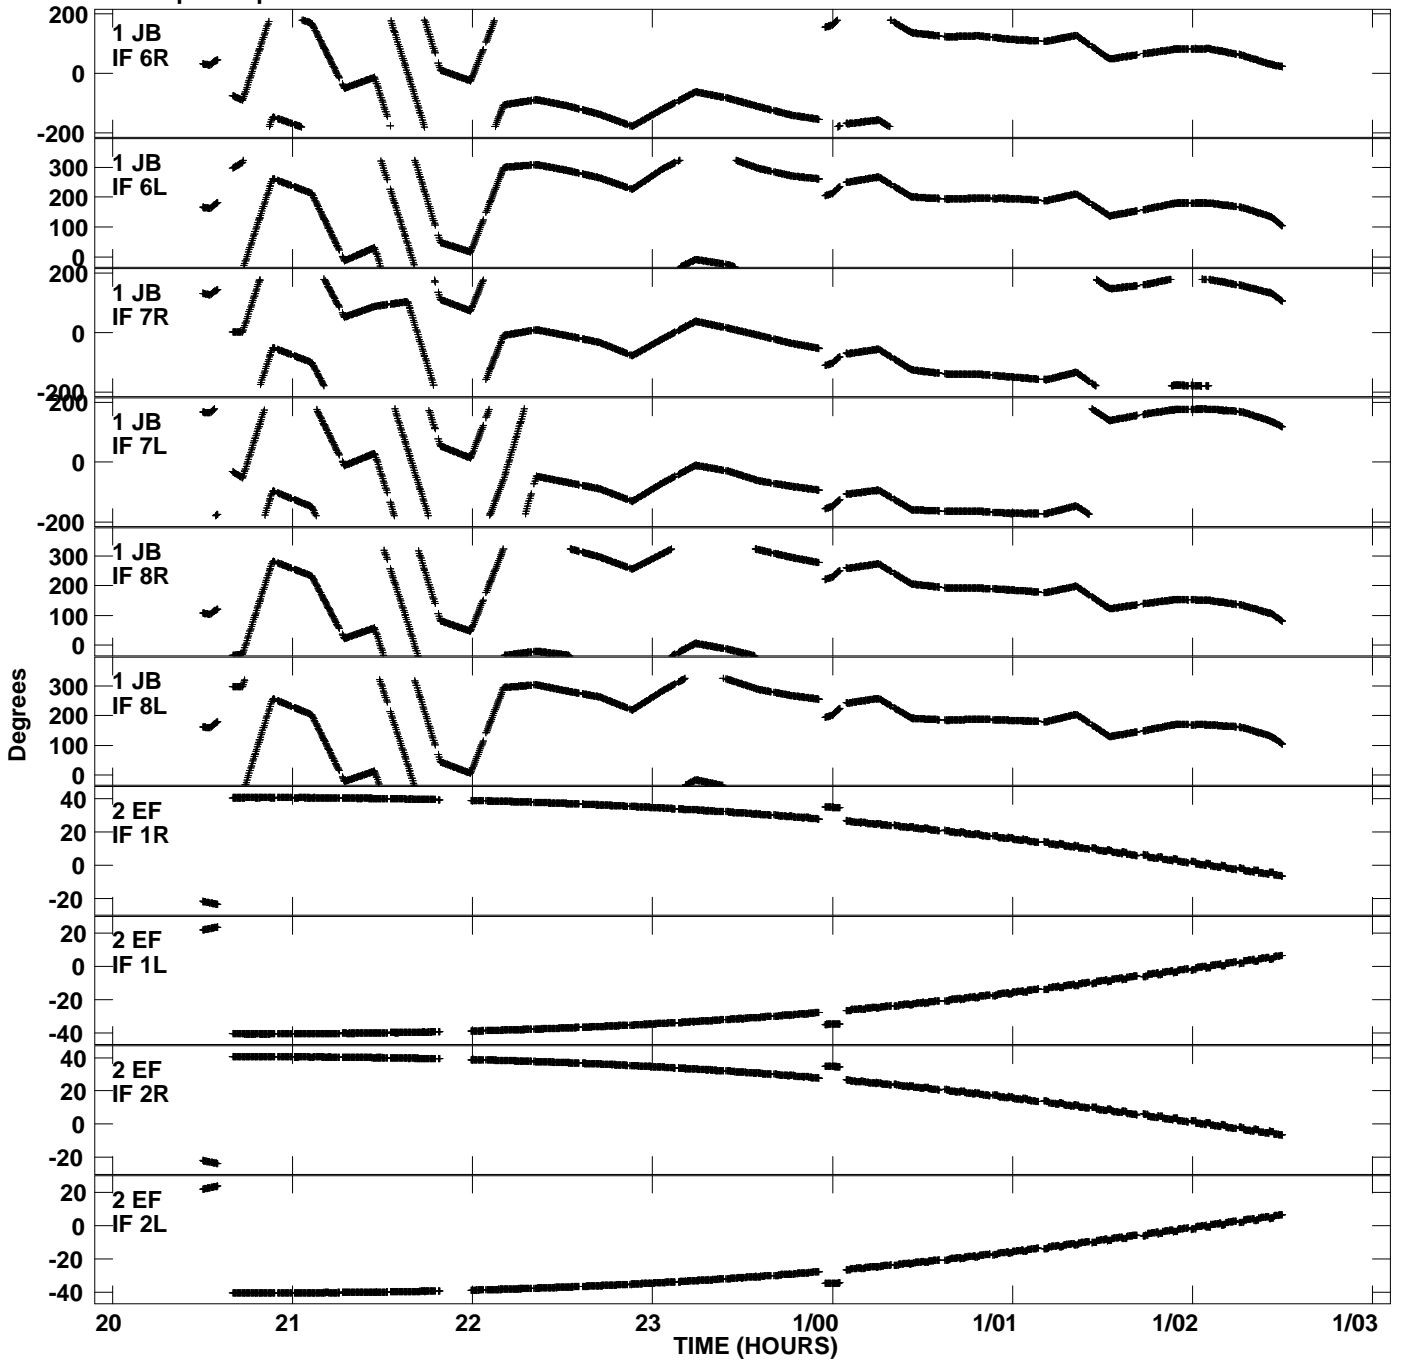

Plot file version 1 created 07-SEP-2009 15:05:58  
Gain phs vs UTC time for EP064H.UVDATA.1  
CL 3 Rpol & Lpol IF 1 - 8

Plot file version 2 created 07-SEP-2009 15:05:58  
Gain phs vs UTC time for EP064H.UVDATA.1  
CL 3 Rpol & Lpol IF 1 - 8

Plot file version 3 created 07-SEP-2009 15:05:58  
Gain phs vs UTC time for EP064H.UVDATA.1  
CL 3 Rpol & Lpol IF 1 - 8

Plot file version 4 created 07-SEP-2009 15:05:58  
Gain phs vs UTC time for EP064H.UVDATA.1  
CL 3 Rpol & Lpol IF 1 - 8

Plot file version 5 created 07-SEP-2009 15:05:59  
Gain phs vs UTC time for EP064H.UVDATA.1  
CL 3 Rpol & Lpol IF 1 - 8

Plot file version 6 created 07-SEP-2009 15:05:59  
Gain phs vs UTC time for EP064H.UVDATA.1  
CL 3 Rpol & Lpol IF 1 - 8

Plot file version 7 created 07-SEP-2009 15:05:59  
Gain phs vs UTC time for EP064H.UVDATA.1  
CL 3 Rpol & Lpol IF 1 - 8

Plot file version 8 created 07-SEP-2009 15:05:59  
Gain phs vs UTC time for EP064H.UVDATA.1  
CL 3 Rpol & Lpol IF 1 - 8