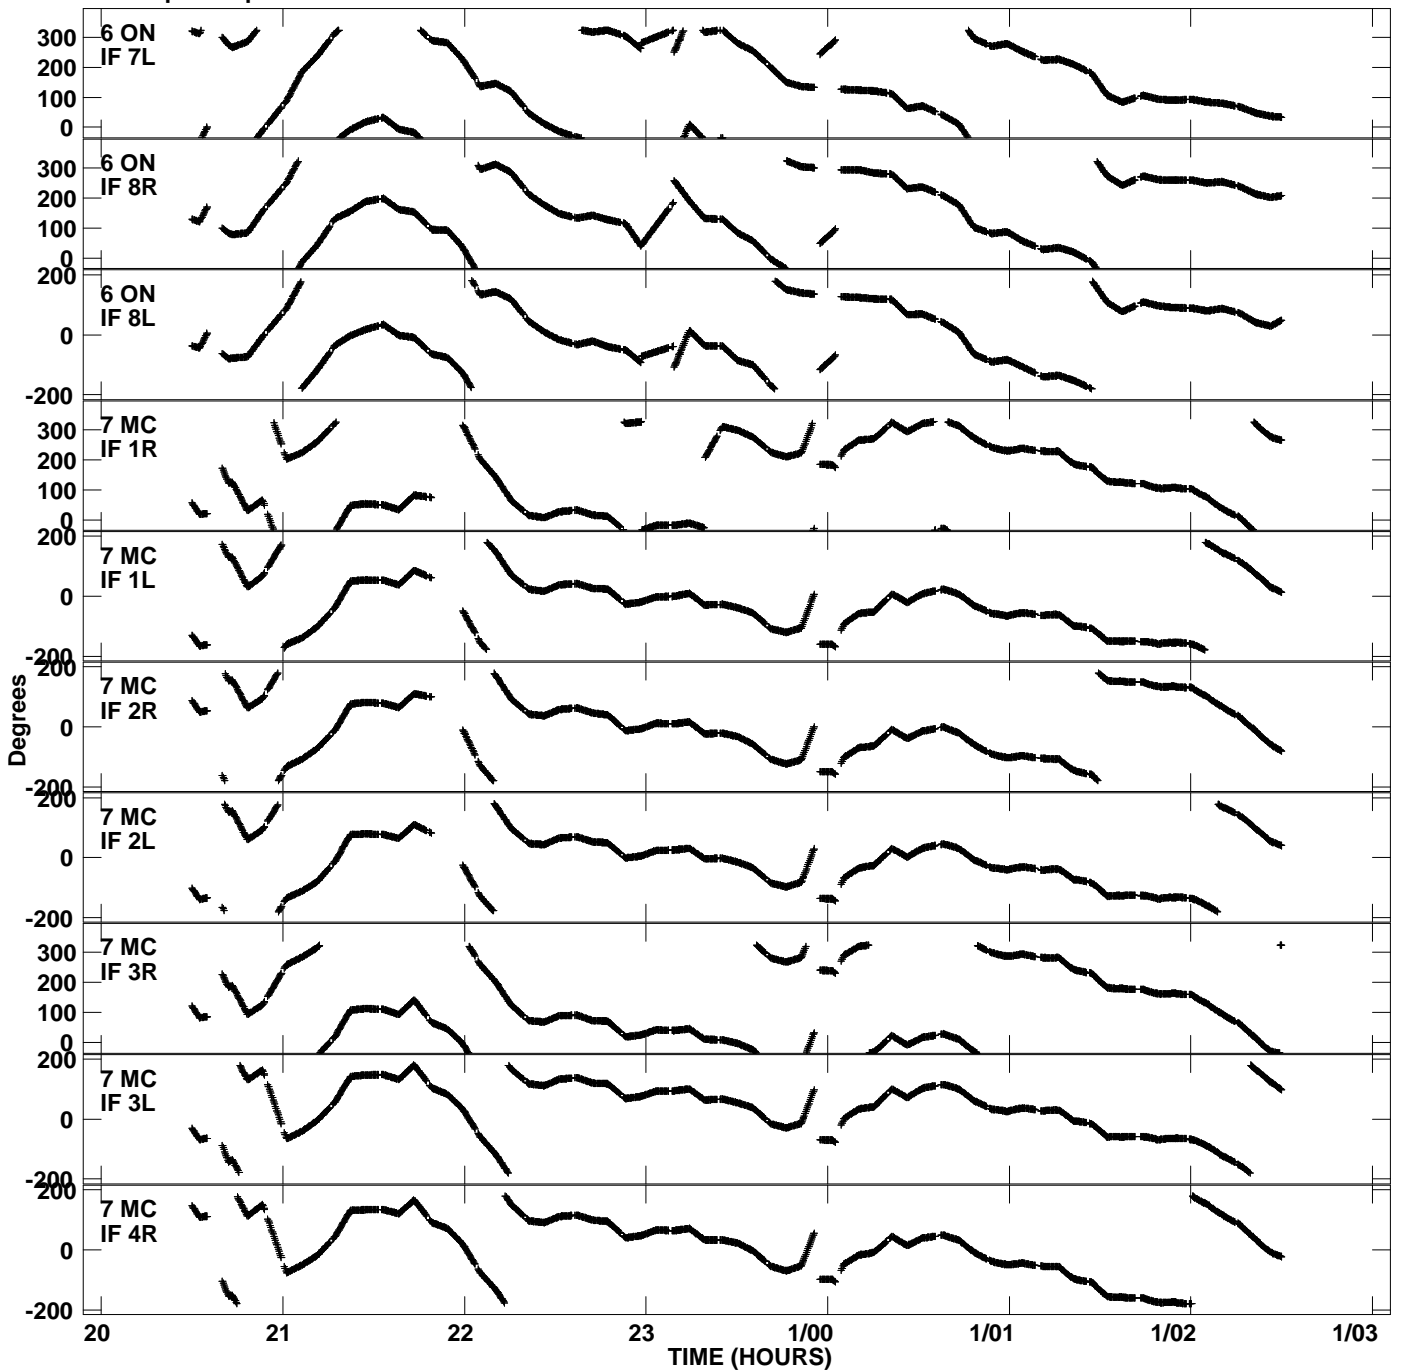

Plot file version 5 created 07-SEP-2009 15:05:59  
Gain phs vs UTC time for EP064H.UVDATA.1  
CL 3 Rpol & Lpol IF 1 - 8

Plot file version 6 created 07-SEP-2009 15:05:59  
Gain phs vs UTC time for EP064H.UVDATA.1  
CL 3 Rpol & Lpol IF 1 - 8

Plot file version 7 created 07-SEP-2009 15:05:59  
Gain phs vs UTC time for EP064H.UVDATA.1  
CL 3 Rpol & Lpol IF 1 - 8

Plot file version 8 created 07-SEP-2009 15:05:59  
Gain phs vs UTC time for EP064H.UVDATA.1  
CL 3 Rpol & Lpol IF 1 - 8