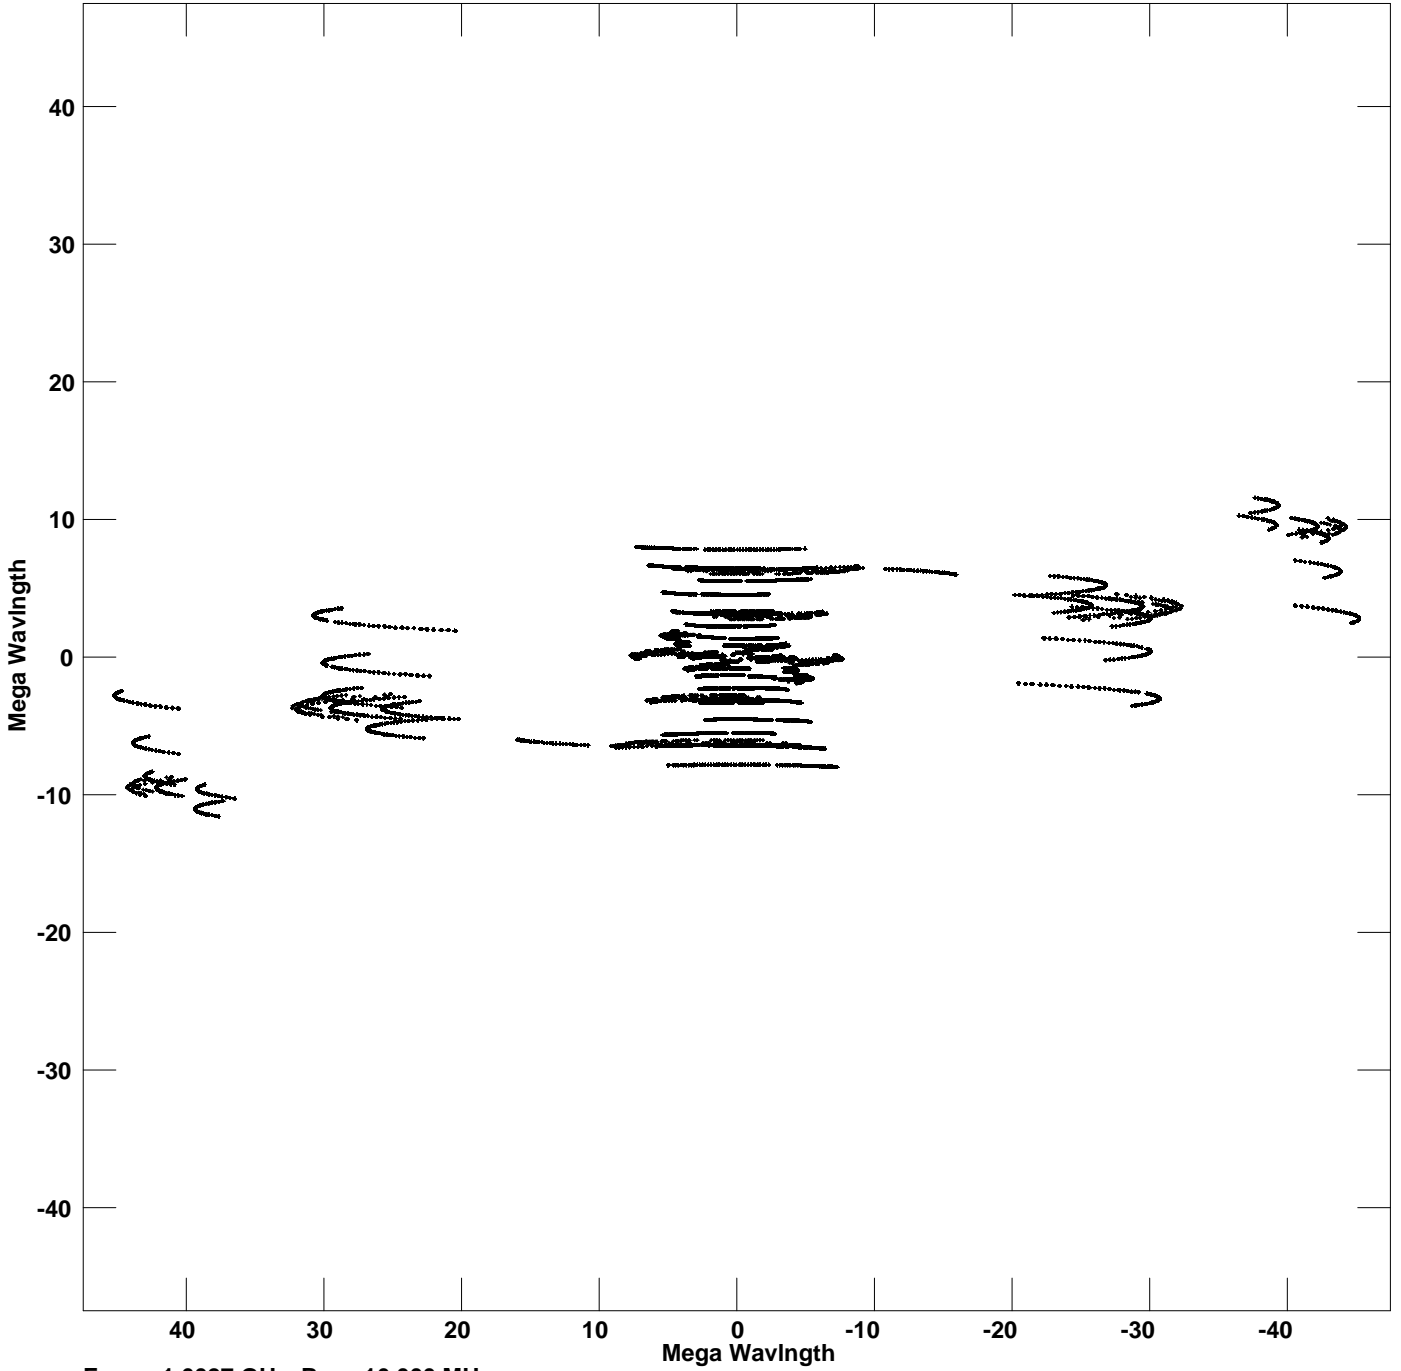

Plot file version 1 created 25-MAY-2010 14:56:33
V vs U for J0730-0241.MULTI.1 Source:J0730-0241
Ants * - * Stokes I IF# 1 - 8 Chan# 1

Freq = 1.6027 GHz, Bw = 16.000 MHz