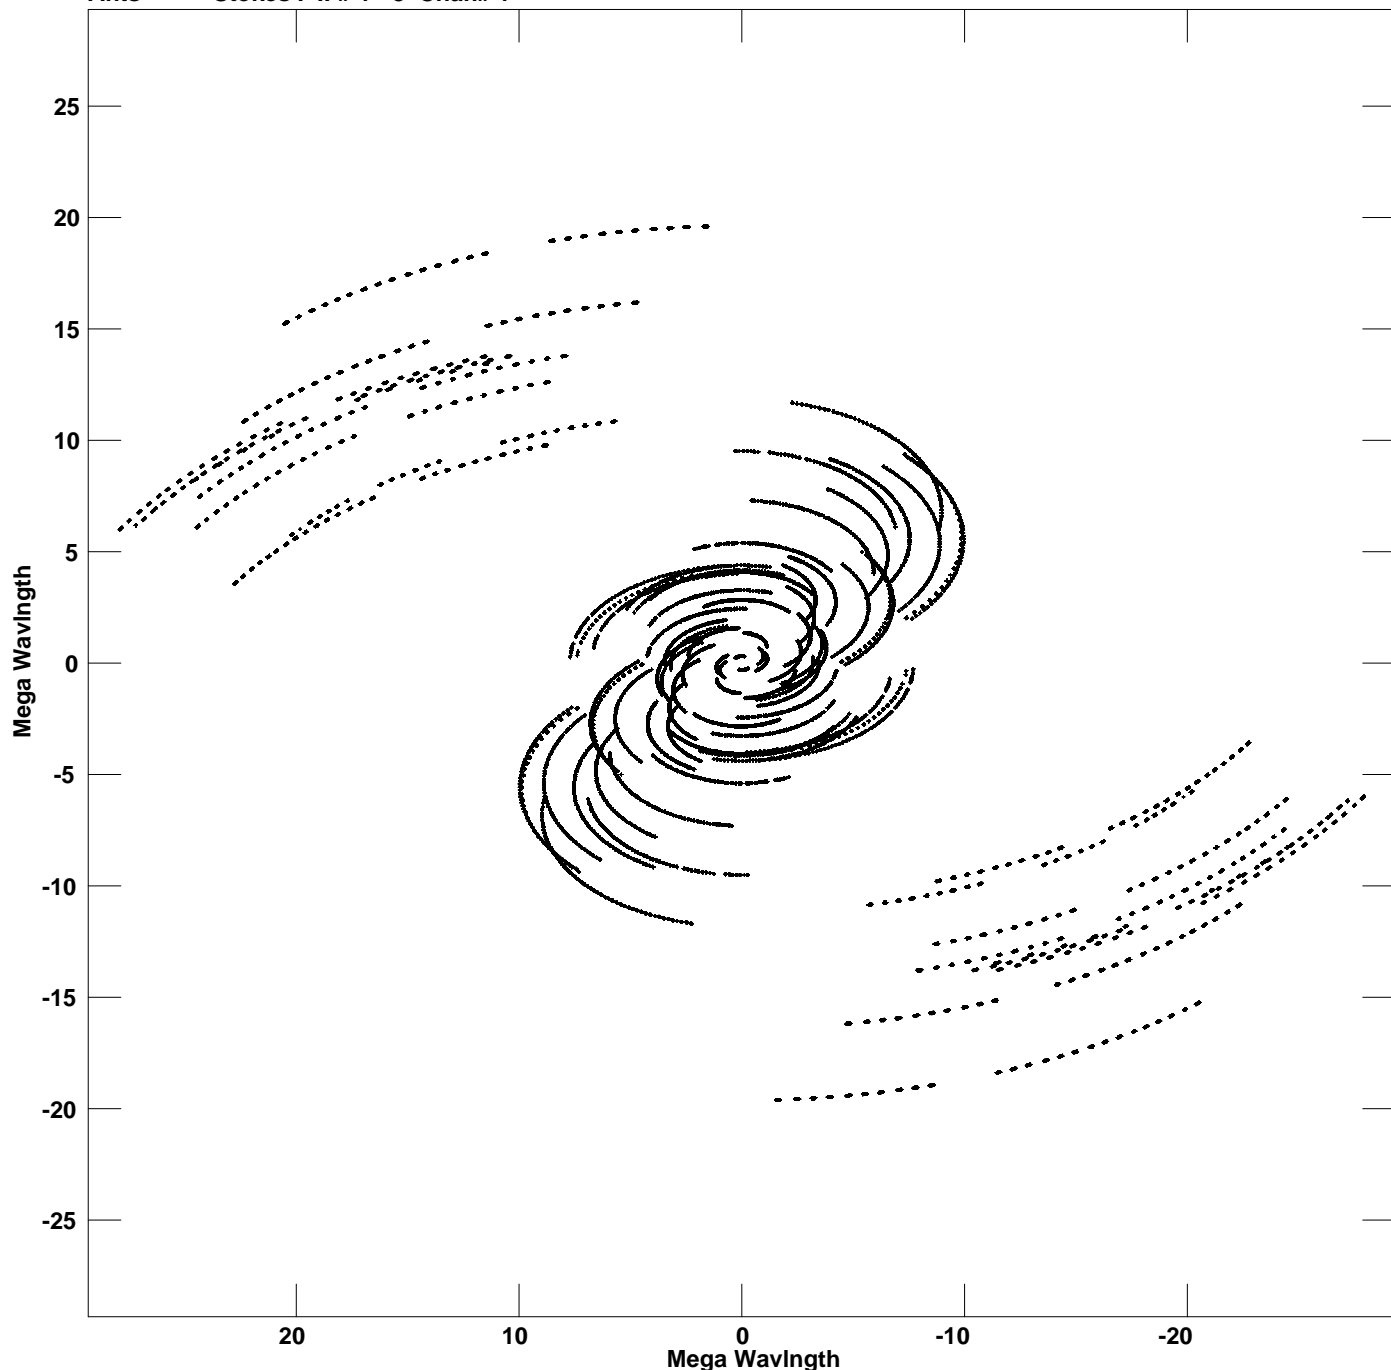

Plot file version 1 created 06-JUL-2010 15:20:03
V vs U for J2330+3348.MULTI.1 Source:J2330+3348
Ants * - * Stokes I IF# 1 - 8 Chan# 1

Freq = 1.6027 GHz, Bw = 16.000 MHz