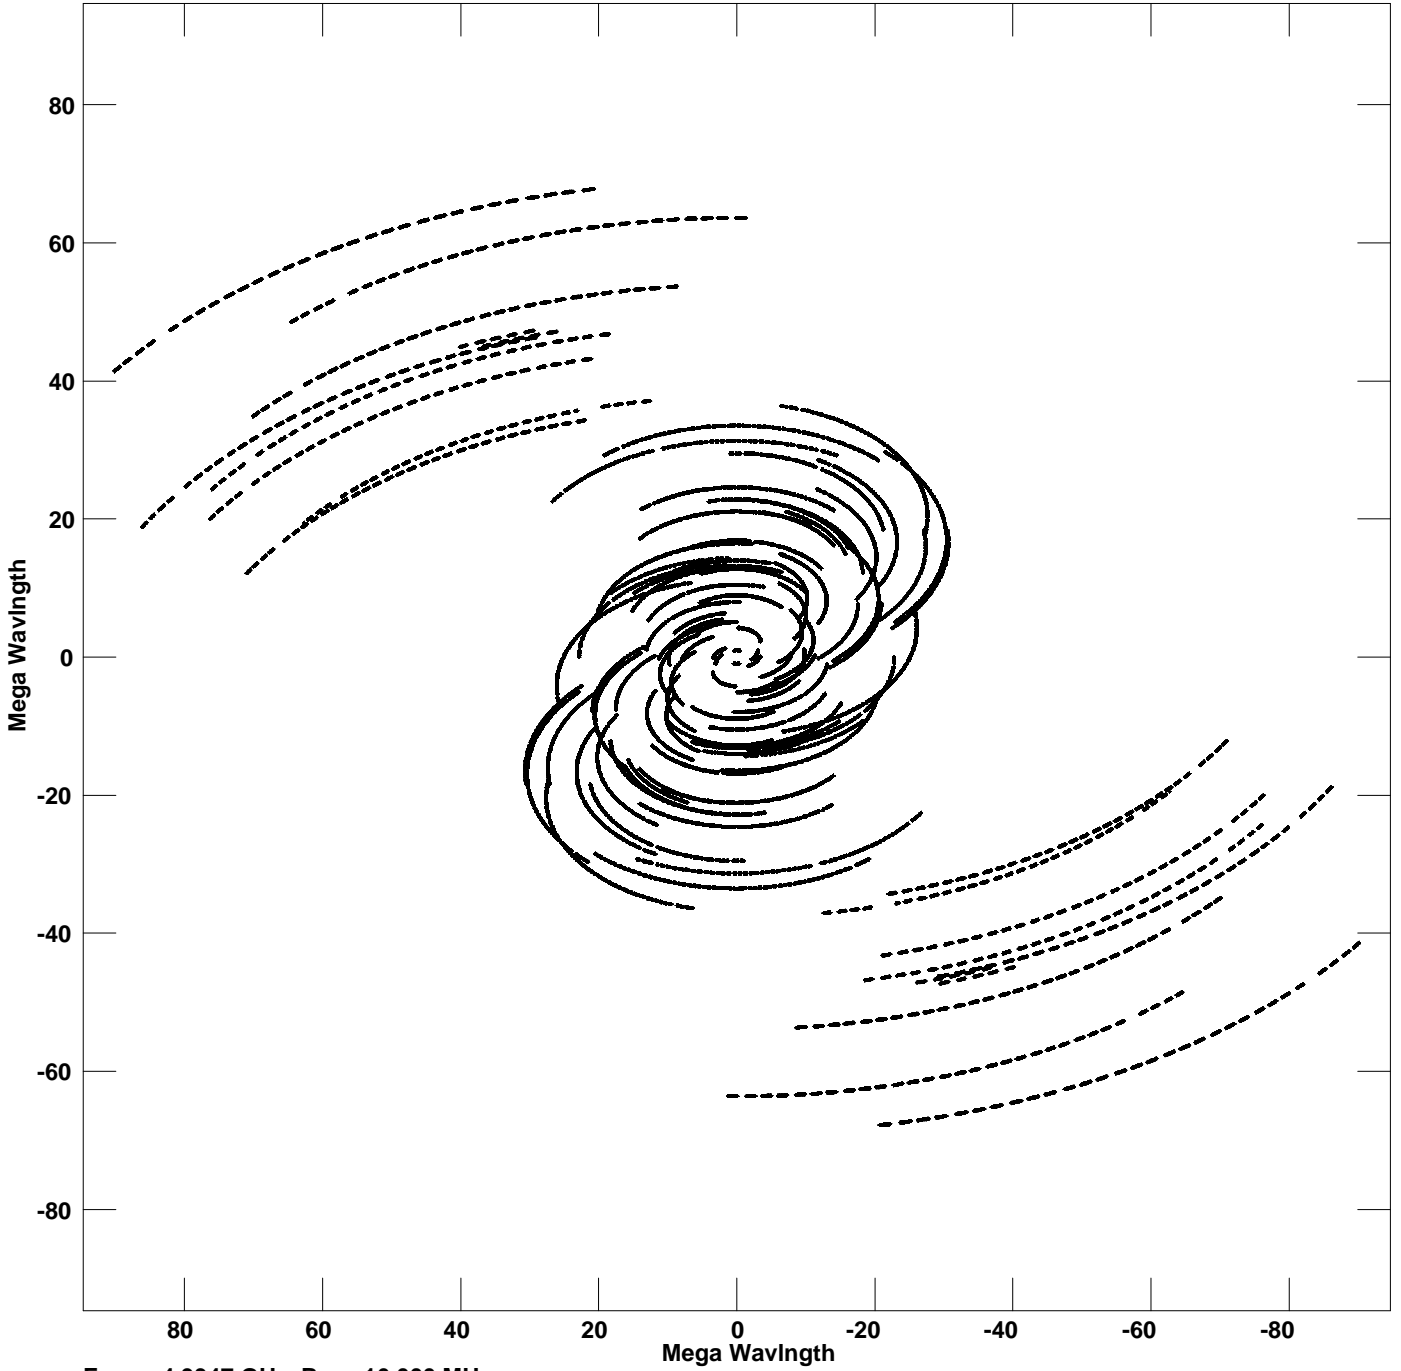

Plot file version 1 created 06-JUL-2010 14:27:06
V vs U for IRAS2336.MULTI.1 Source:IRAS2336
Ants * - * Stokes I IF# 1 - 8 Chan# 1

Freq = 4.9347 GHz, Bw = 16.000 MHz