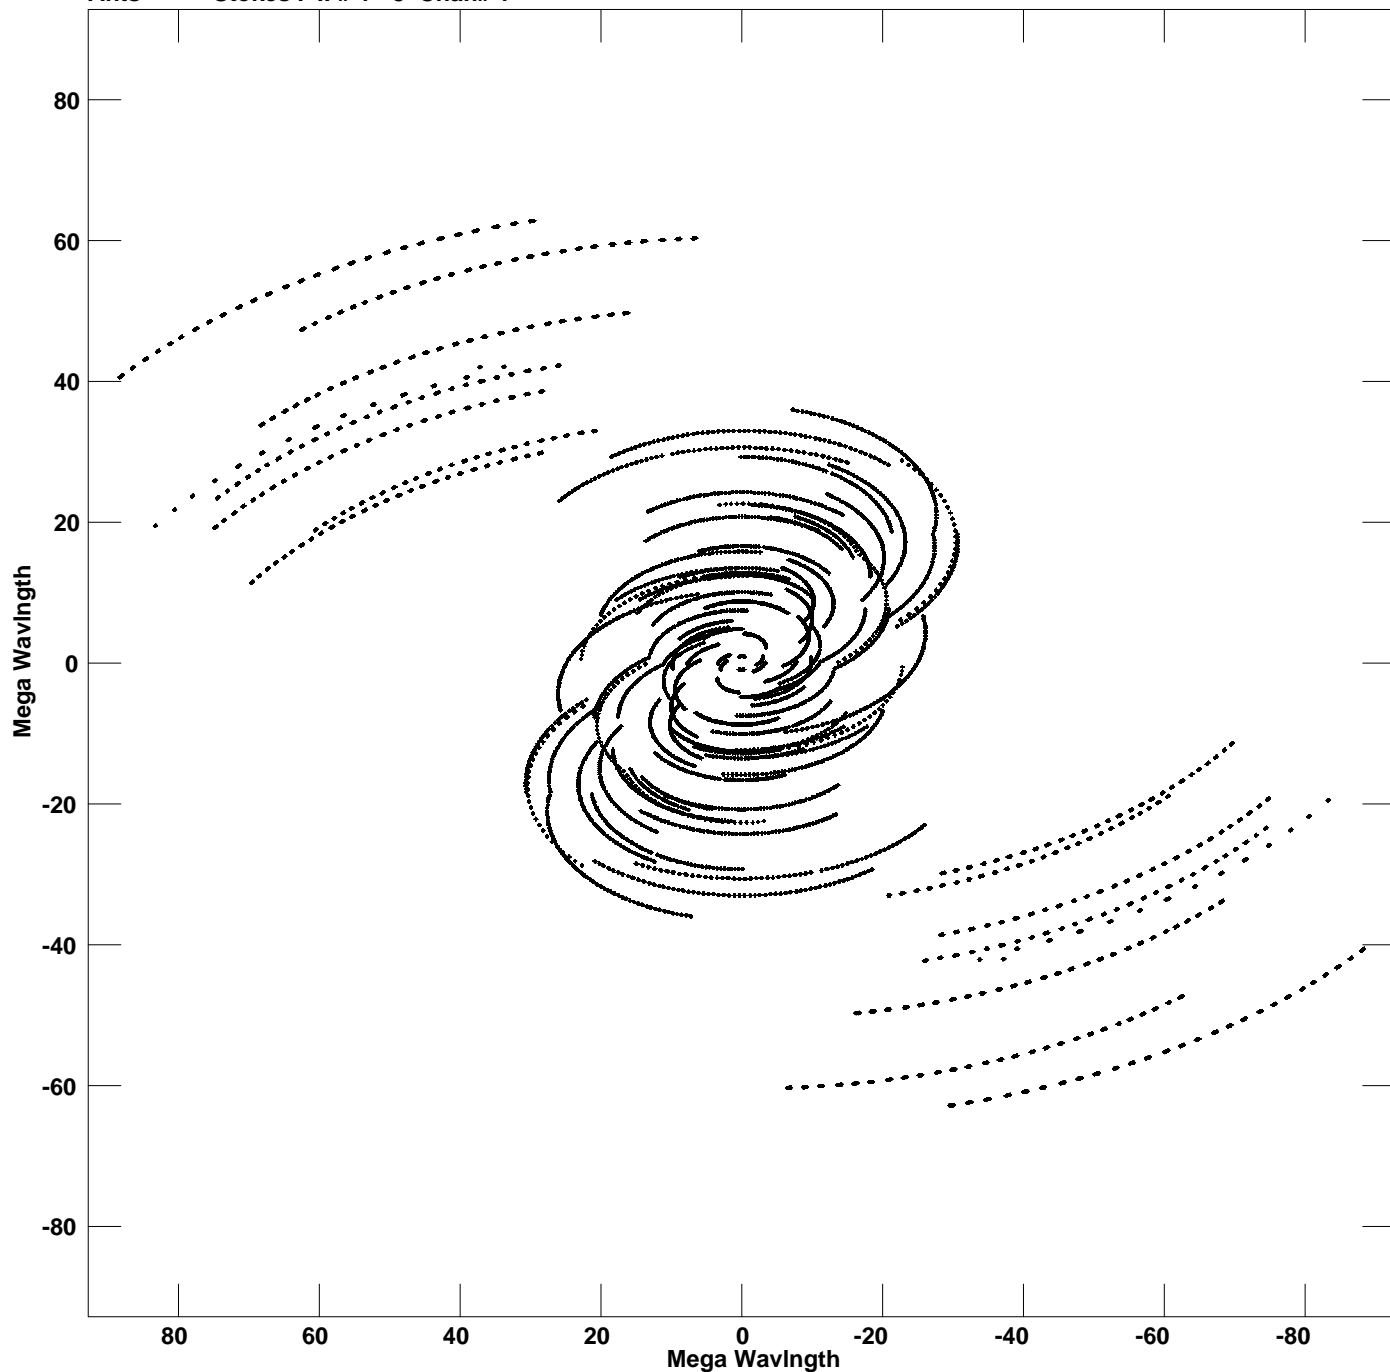

Plot file version 1 created 06-JUL-2010 14:21:53
V vs U for J2330+3348.MULTI.1 Source:J2330+3348
Ants * - * Stokes I IF# 1 - 8 Chan# 1

Freq = 4.9347 GHz, Bw = 16.000 MHz