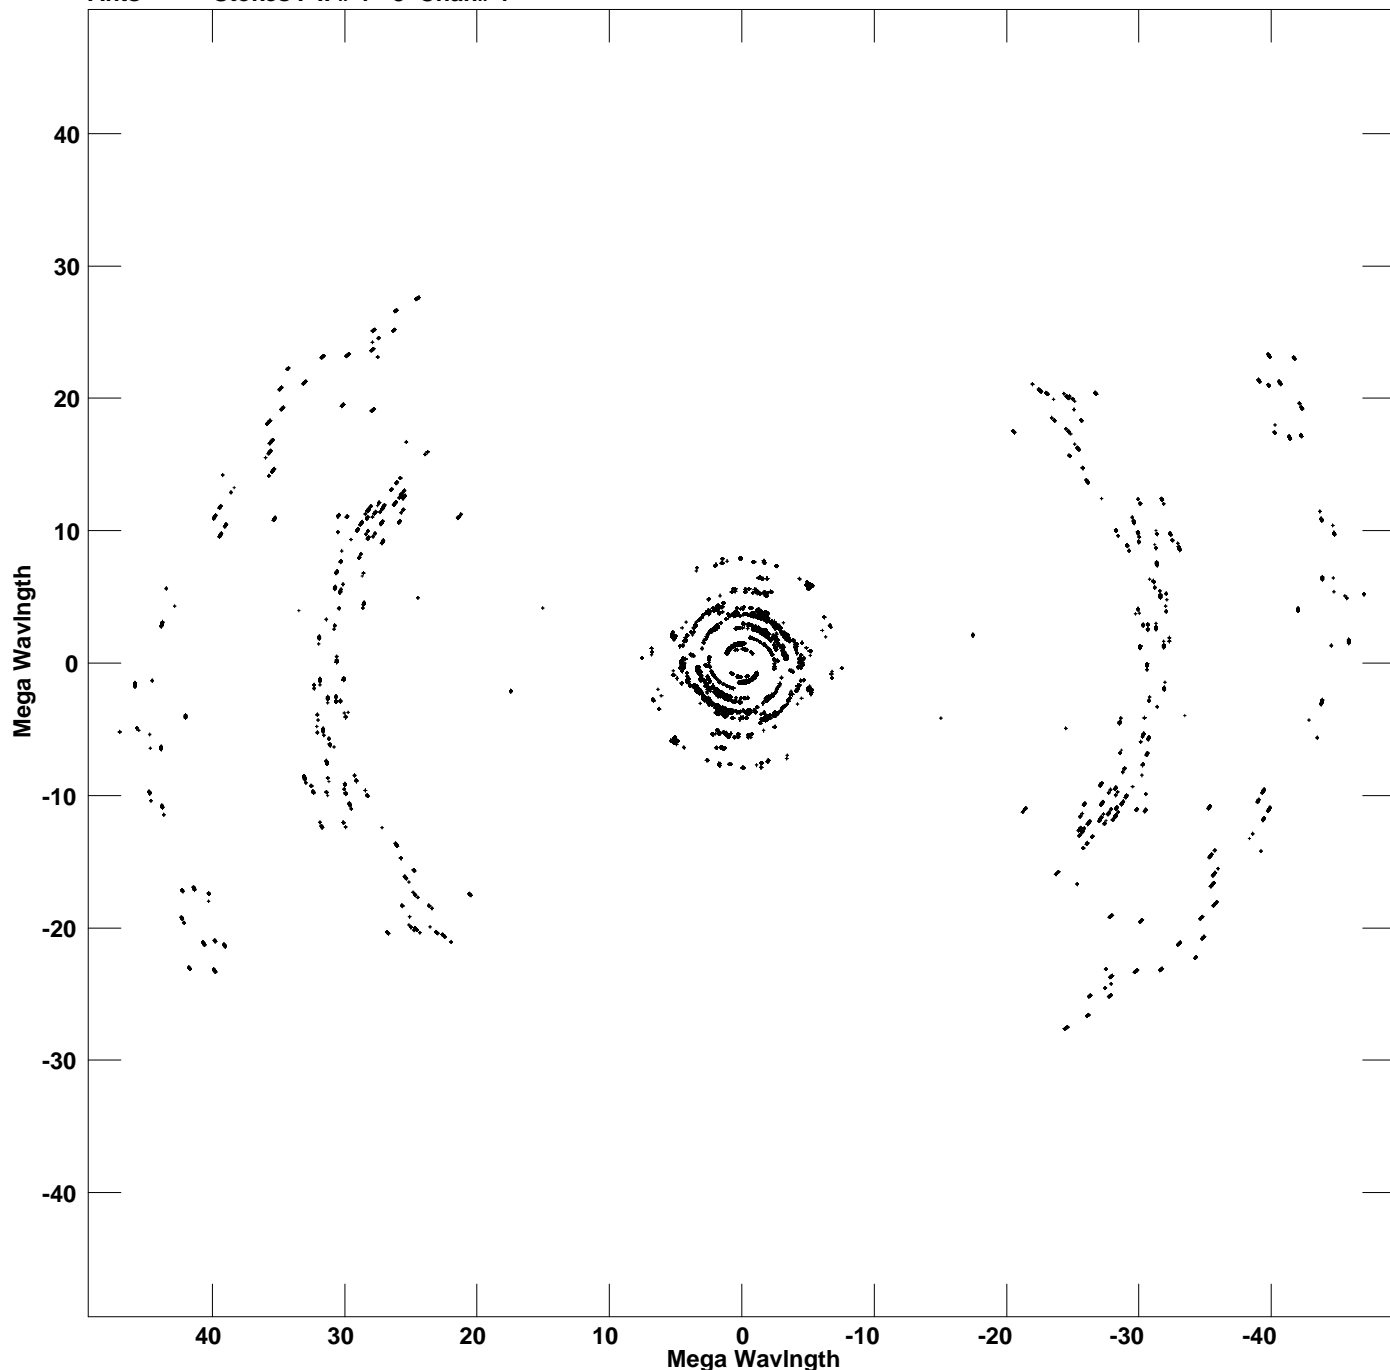

Plot file version 1 created 27-OCT-2010 16:38:05  
V vs U for ARP299C2.MULTI.1 Source:ARP299C2  
Ants \* - \* Stokes I IF# 1 - 8 Chan# 1

Freq = 1.6027 GHz, Bw = 16.000 MHz