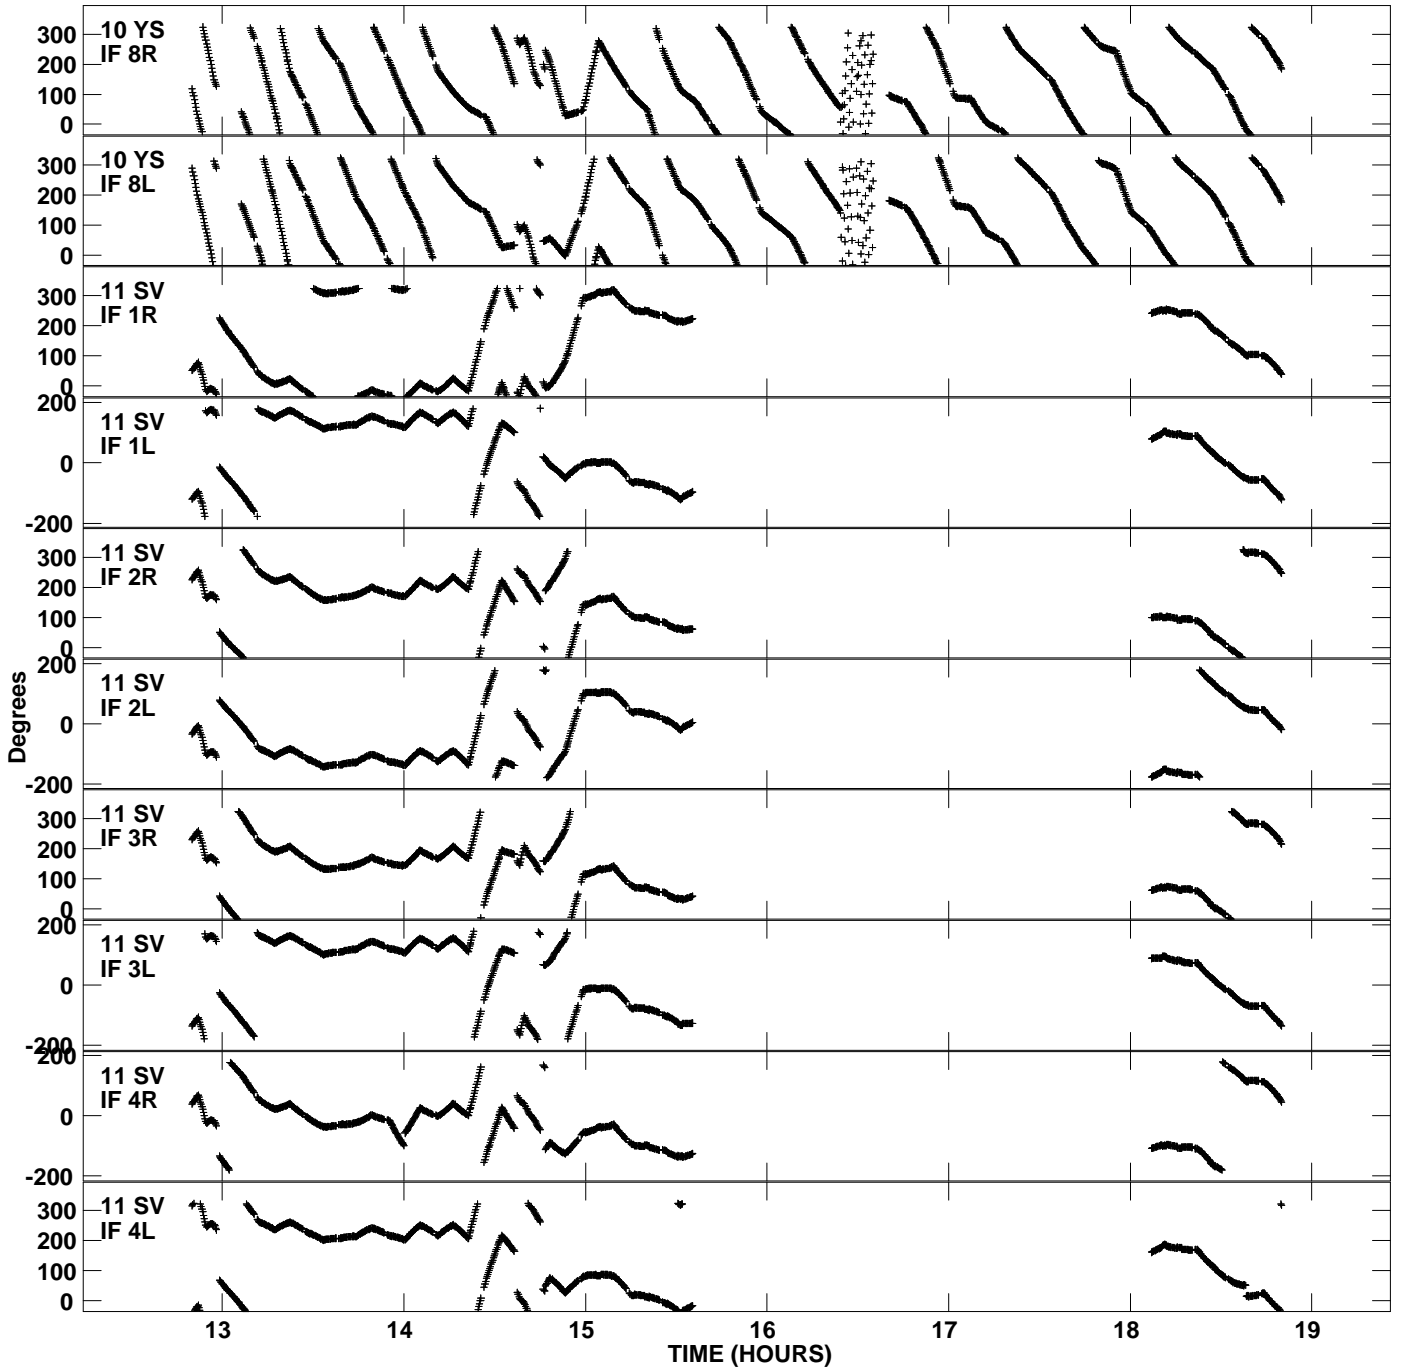

Plot file version 7 created 20-DEC-2011 14:31:34  
Gain phs vs UTC time for EP068C\_2.UVDATA.1  
CL 3 Rpol & Lpol IF 1 - 8

Plot file version 8 created 20-DEC-2011 14:31:34  
Gain phs vs UTC time for EP068C\_2.UVDATA.1  
CL 3 Rpol & Lpol IF 1 - 8

Plot file version 9 created 20-DEC-2011 14:31:34  
Gain phs vs UTC time for EP068C\_2.UVDATA.1  
CL 3 Rpol & Lpol IF 1 - 8

Plot file version 10 created 20-DEC-2011 14:31:34  
Gain phs vs UTC time for EP068C\_2.UVDATA.1  
CL 3 Rpol & Lpol IF 1 - 8

Plot file version 11 created 20-DEC-2011 14:31:35  
Gain phs vs UTC time for EP068C\_2.UVDATA.1  
CL 3 Rpol & Lpol IF 1 - 8

Plot file version 12 created 20-DEC-2011 14:31:35  
Gain phs vs UTC time for EP068C\_2.UVDATA.1  
CL 3 Rpol & Lpol IF 1 - 8