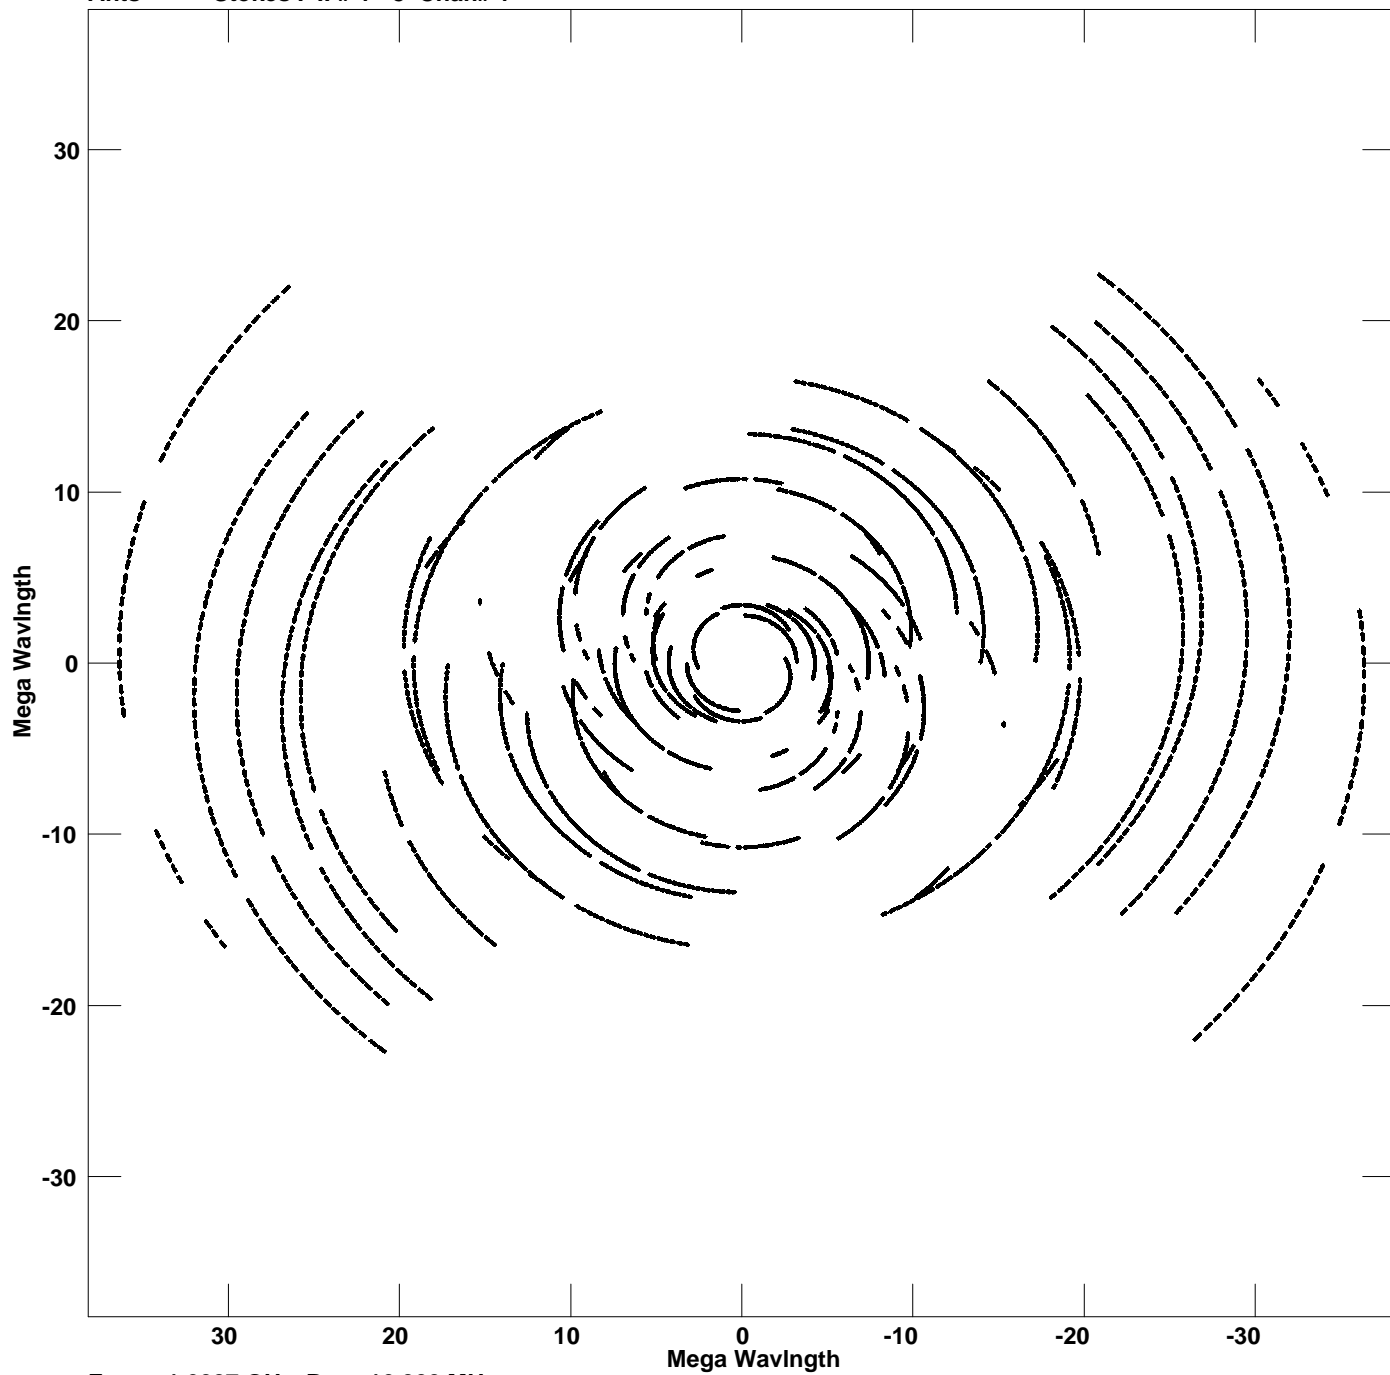

Plot file version 1 created 05-JAN-2012 18:18:51  
V vs U for ARP299B.MULTI.1 Source:ARP299B  
Ants \* - \* Stokes I IF# 1 - 8 Chan# 1

Freq = 1.6027 GHz, Bw = 16.000 MHz