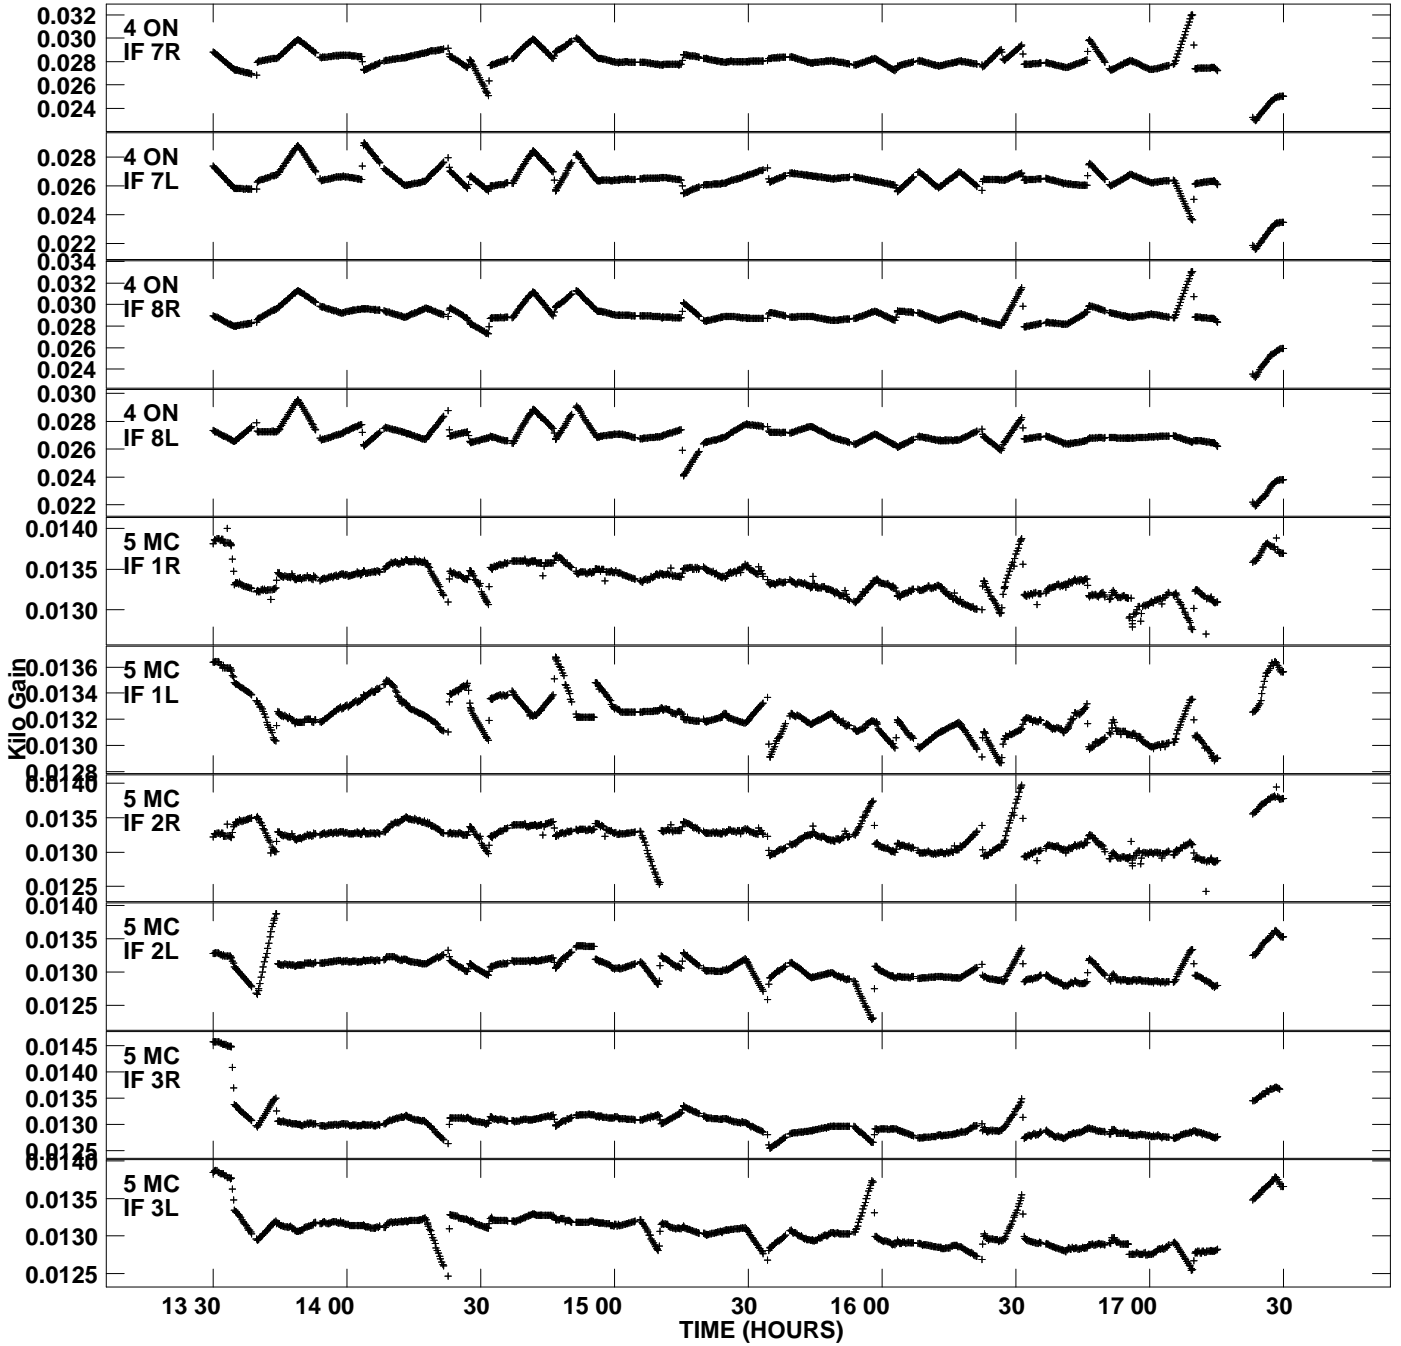

Plot file version 1 created 03-AUG-2012 06:47:00
Gain amp vs UTC time for EP075C.TMP.1
CL 4 Rpol & Lpol IF 1 - 8

Plot file version 2 created 03-AUG-2012 06:47:00
Gain amp vs UTC time for EP075C.TMP.1
CL 4 Rpol & Lpol IF 1 - 8

Plot file version 3 created 03-AUG-2012 06:47:00
Gain amp vs UTC time for EP075C.TMP.1
CL 4 Rpol & Lpol IF 1 - 8

Plot file version 4 created 03-AUG-2012 06:47:00
Gain amp vs UTC time for EP075C.TMP.1
CL 4 Rpol & Lpol IF 1 - 8

Plot file version 5 created 03-AUG-2012 06:47:00
Gain amp vs UTC time for EP075C.TMP.1
CL 4 Rpol & Lpol IF 1 - 8

Plot file version 6 created 03-AUG-2012 06:47:00
Gain amp vs UTC time for EP075C.TMP.1
CL 4 Rpol & Lpol IF 1 - 8

Plot file version 7 created 03-AUG-2012 06:47:00
Gain amp vs UTC time for EP075C.TMP.1
CL 4 Rpol & Lpol IF 1 - 8

Plot file version 8 created 03-AUG-2012 06:47:00
Gain amp vs UTC time for EP075C.TMP.1
CL 4 Rpol & Lpol IF 1 - 8