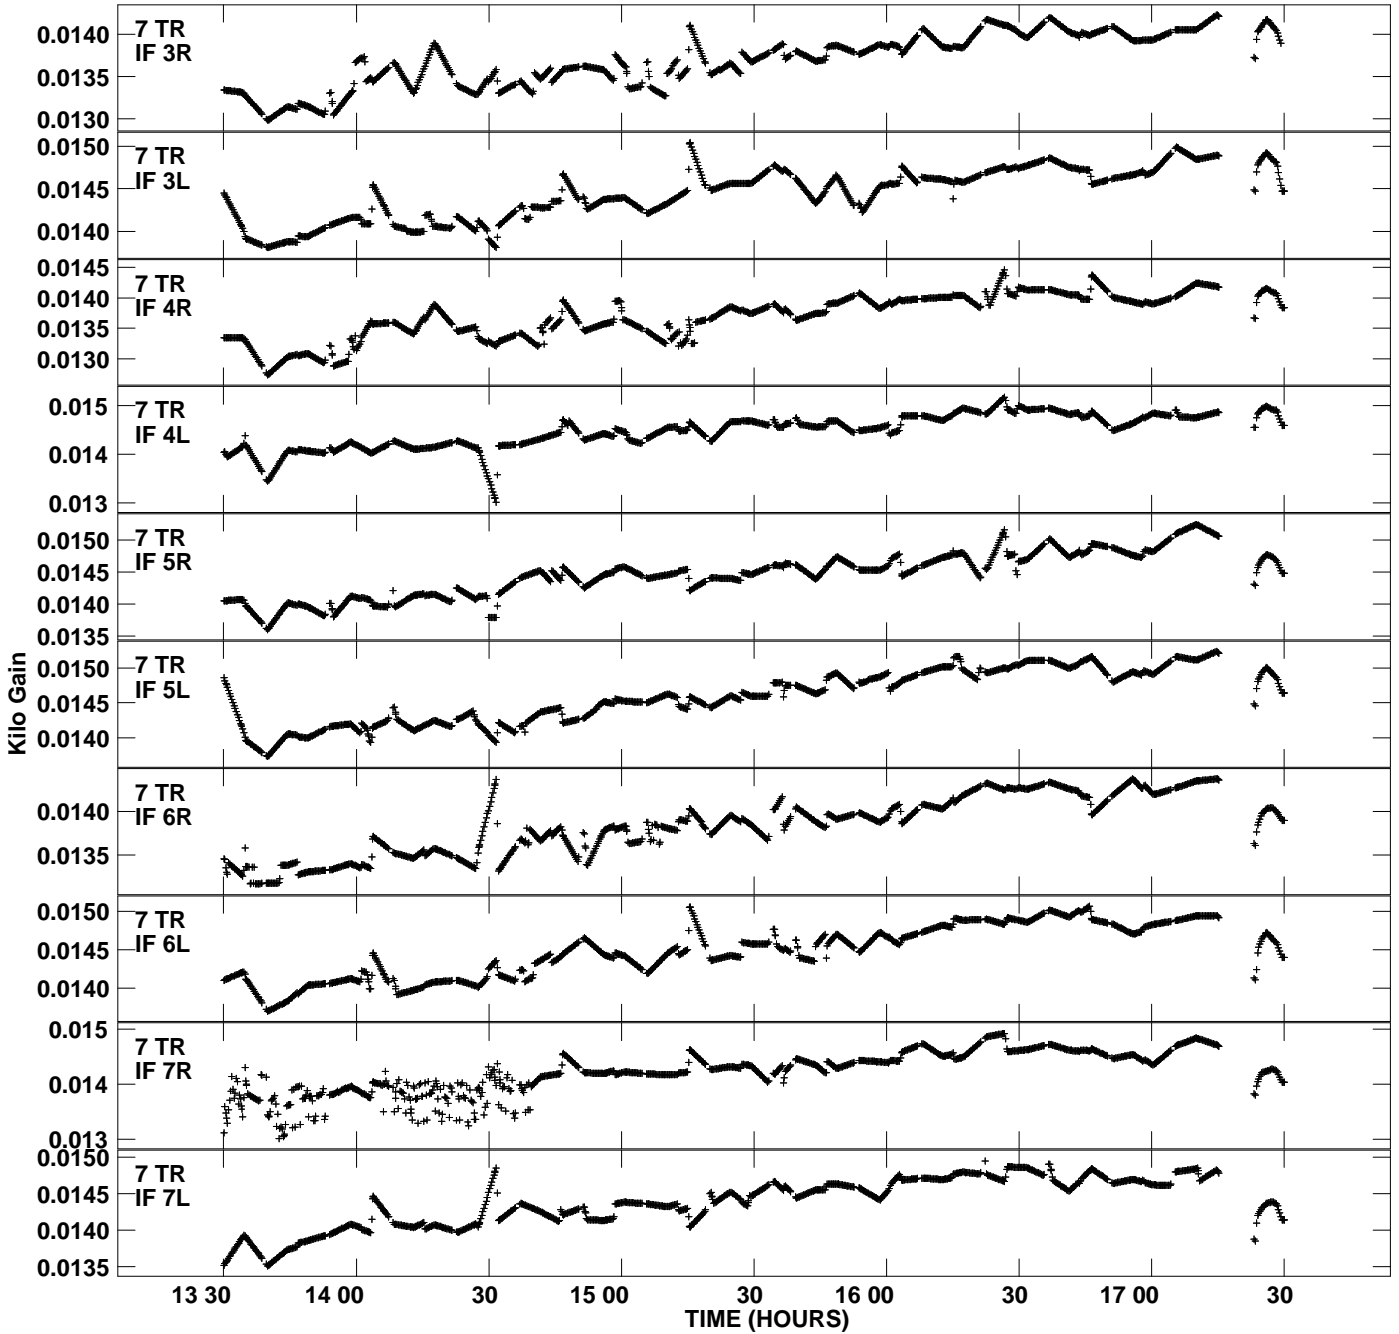

Plot file version 5 created 03-AUG-2012 06:47:00
Gain amp vs UTC time for EP075C.TMP.1
CL 4 Rpol & Lpol IF 1 - 8

Plot file version 6 created 03-AUG-2012 06:47:00
Gain amp vs UTC time for EP075C.TMP.1
CL 4 Rpol & Lpol IF 1 - 8

Plot file version 7 created 03-AUG-2012 06:47:00
Gain amp vs UTC time for EP075C.TMP.1
CL 4 Rpol & Lpol IF 1 - 8

Plot file version 8 created 03-AUG-2012 06:47:00
Gain amp vs UTC time for EP075C.TMP.1
CL 4 Rpol & Lpol IF 1 - 8

Plot file version 9 created 03-AUG-2012 06:47:00
Gain amp vs UTC time for EP075C.TMP.1
CL 4 Rpol & Lpol IF 1 - 8

Plot file version 10 created 03-AUG-2012 06:47:00
Gain amp vs UTC time for EP075C.TMP.1
CL 4 Rpol & Lpol IF 1 - 8

Plot file version 11 created 03-AUG-2012 06:47:00
Gain amp vs UTC time for EP075C.TMP.1
CL 4 Rpol & Lpol IF 1 - 8

Plot file version 12 created 03-AUG-2012 06:47:00
Gain amp vs UTC time for EP075C.TMP.1
CL 4 Rpol & Lpol IF 1 - 8