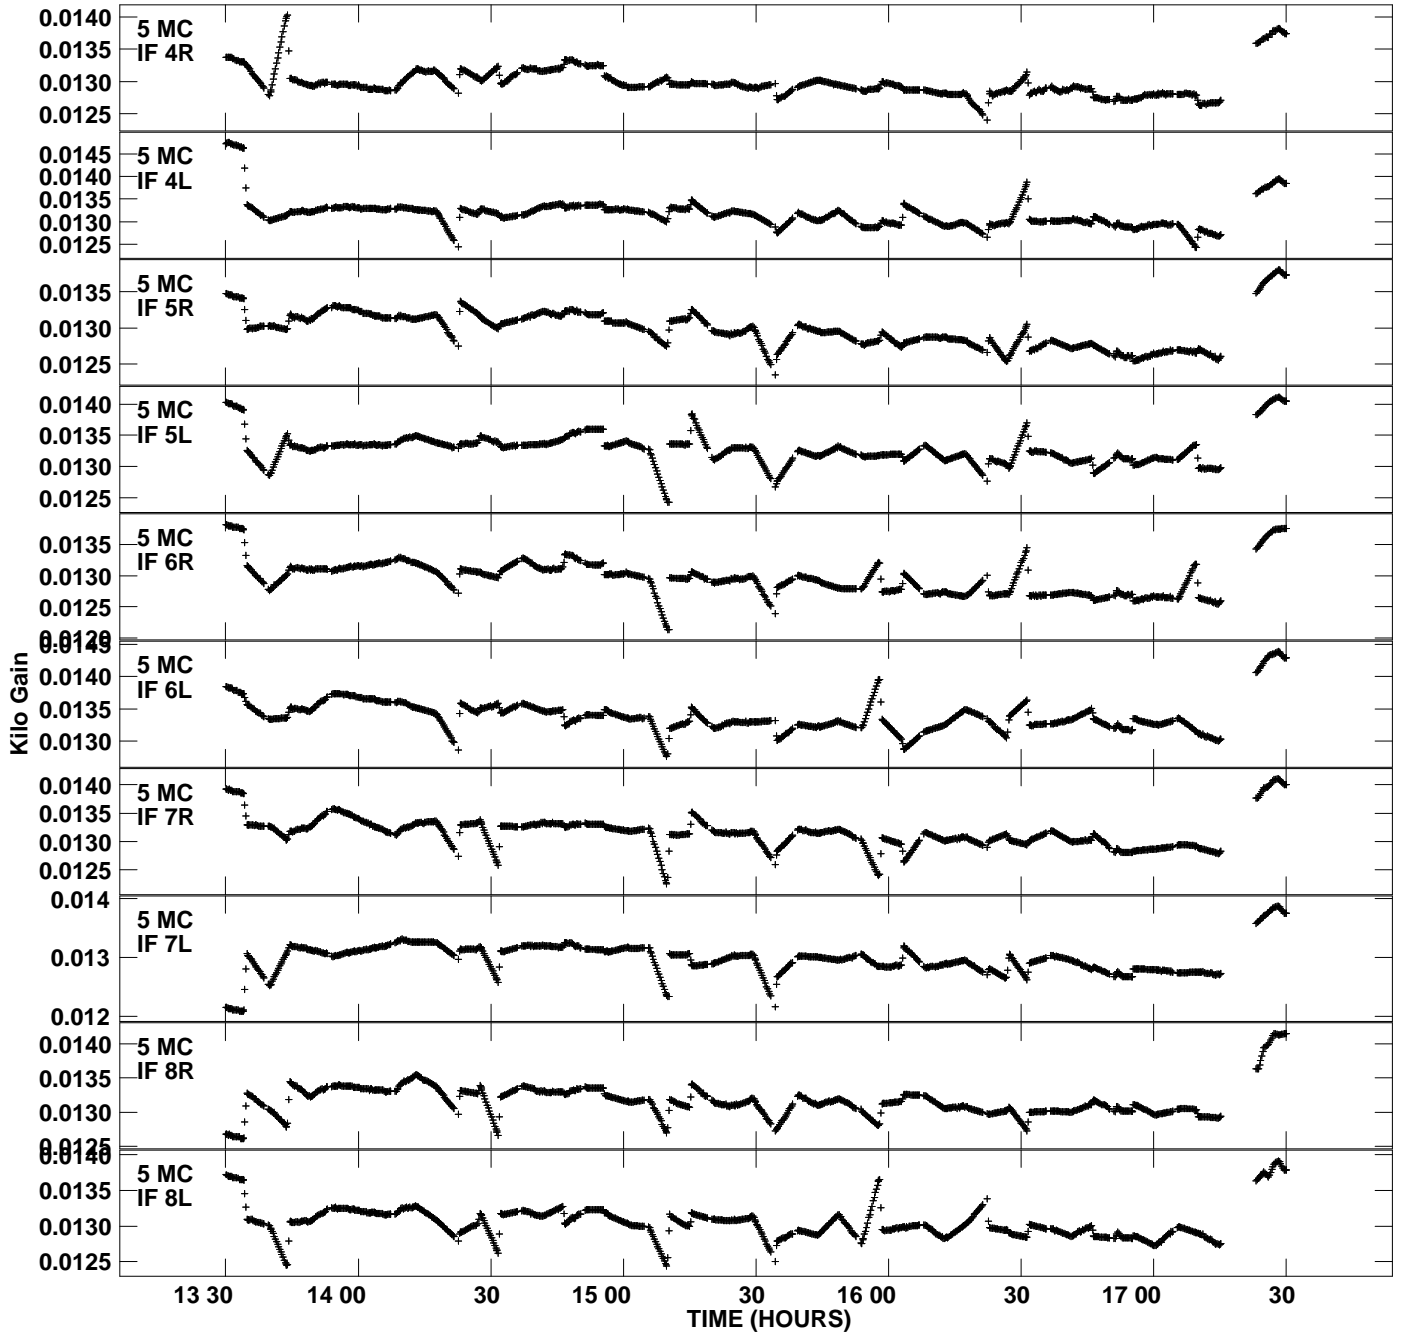

Plot file version 1 created 03-AUG-2012 06:47:00
Gain amp vs UTC time for EP075C.TMP.1
CL 4 Rpol & Lpol IF 1 - 8

Plot file version 2 created 03-AUG-2012 06:47:00
Gain amp vs UTC time for EP075C.TMP.1
CL 4 Rpol & Lpol IF 1 - 8

Plot file version 3 created 03-AUG-2012 06:47:00
Gain amp vs UTC time for EP075C.TMP.1
CL 4 Rpol & Lpol IF 1 - 8

Plot file version 4 created 03-AUG-2012 06:47:00
Gain amp vs UTC time for EP075C.TMP.1
CL 4 Rpol & Lpol IF 1 - 8

Plot file version 5 created 03-AUG-2012 06:47:00
Gain amp vs UTC time for EP075C.TMP.1
CL 4 Rpol & Lpol IF 1 - 8

Plot file version 6 created 03-AUG-2012 06:47:00
Gain amp vs UTC time for EP075C.TMP.1
CL 4 Rpol & Lpol IF 1 - 8

Plot file version 7 created 03-AUG-2012 06:47:00
Gain amp vs UTC time for EP075C.TMP.1
CL 4 Rpol & Lpol IF 1 - 8

Plot file version 8 created 03-AUG-2012 06:47:00
Gain amp vs UTC time for EP075C.TMP.1
CL 4 Rpol & Lpol IF 1 - 8