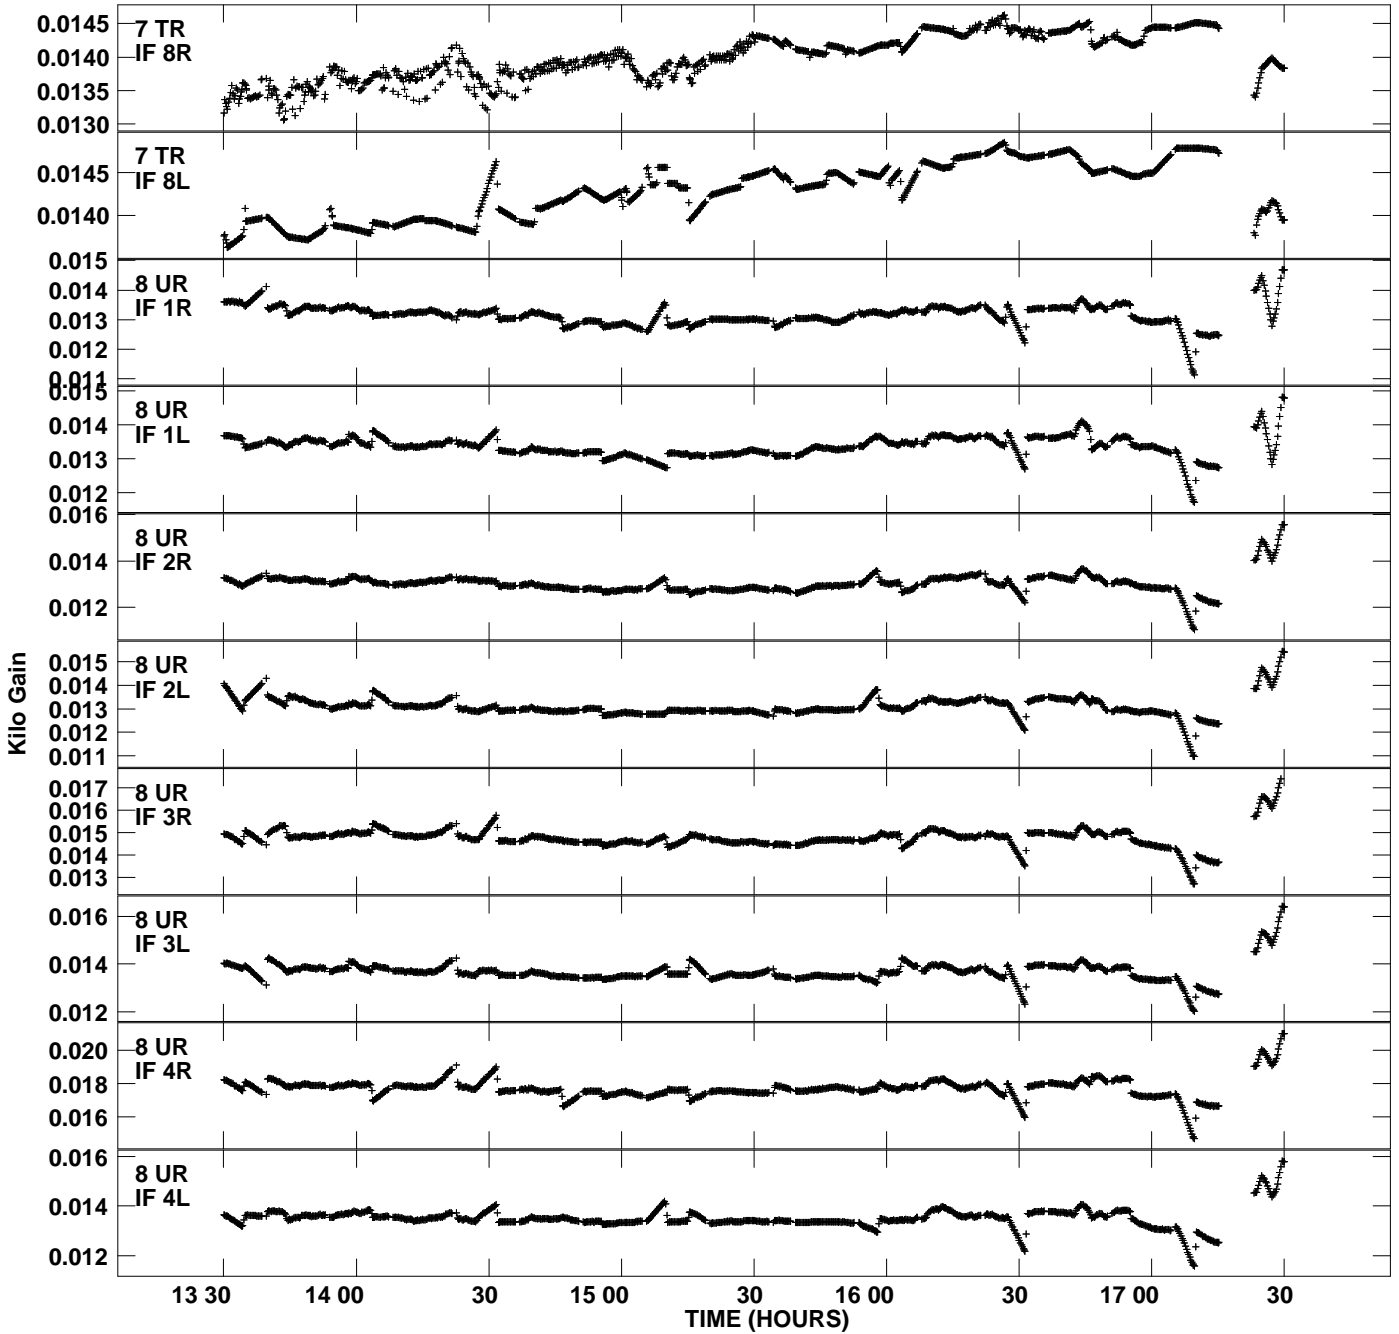

Plot file version 11 created 03-AUG-2012 06:47:00
Gain amp vs UTC time for EP075C.TMP.1
CL 4 Rpol & Lpol IF 1 - 8