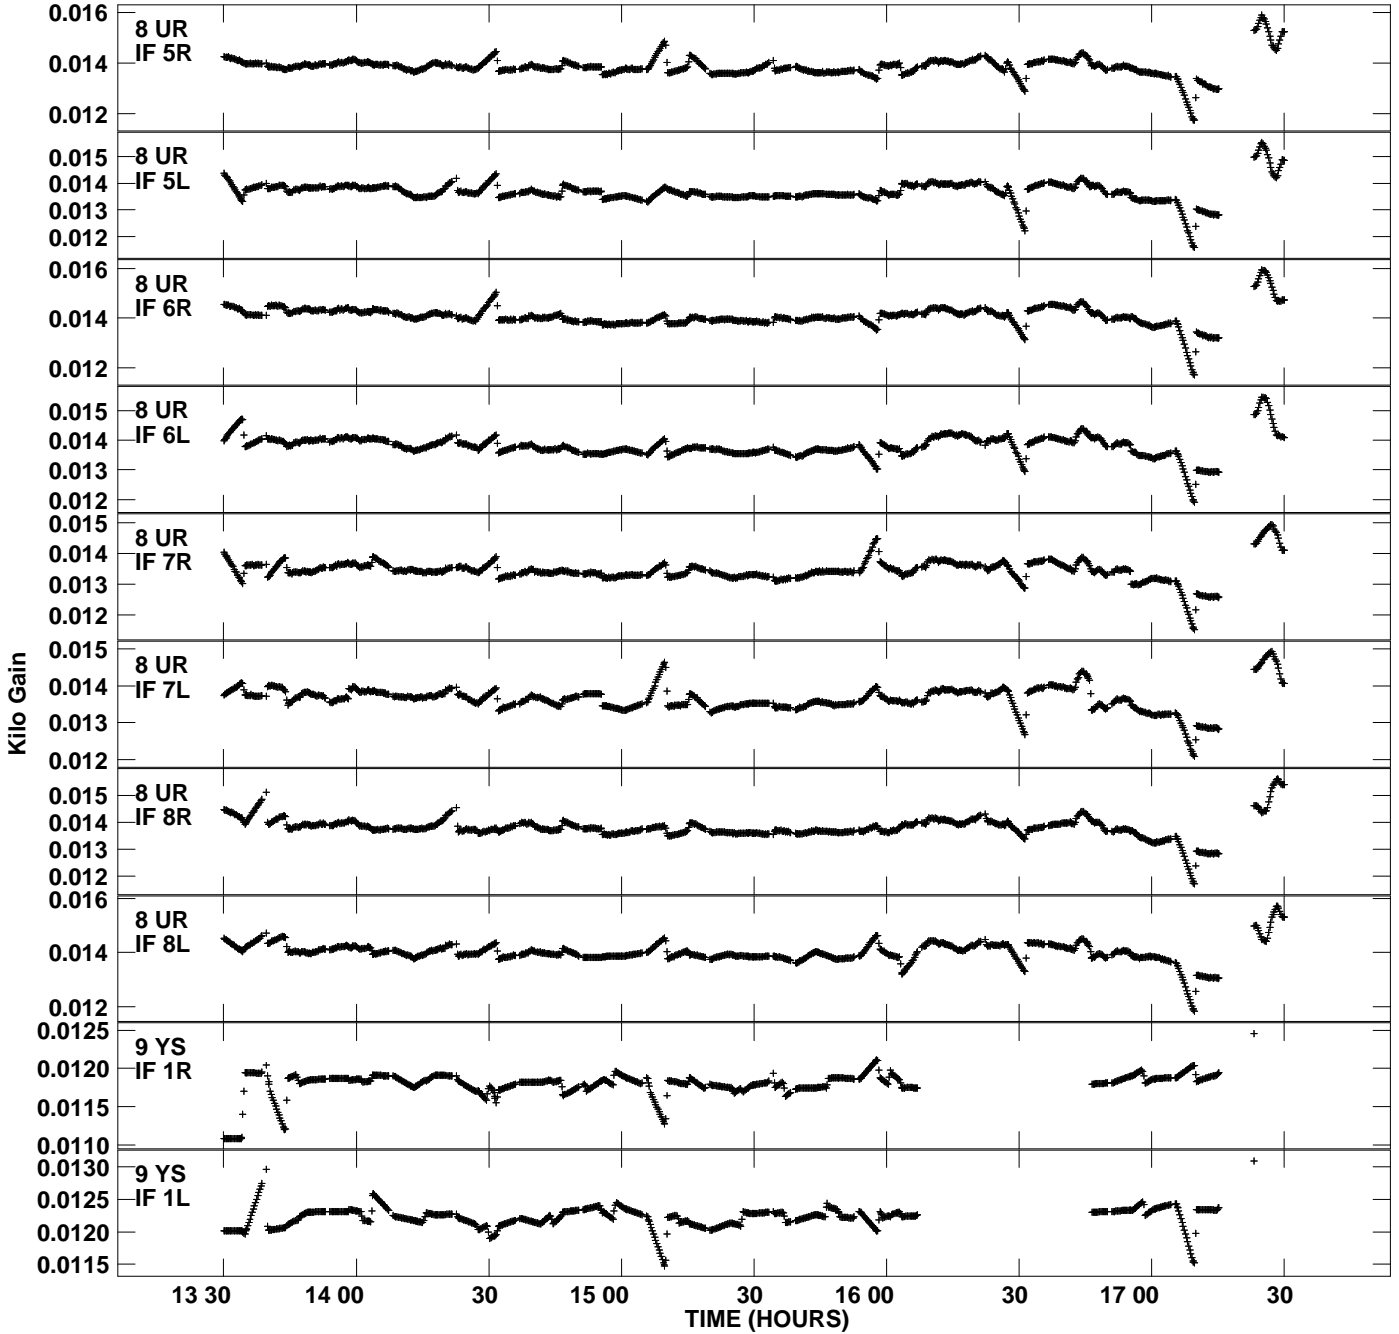

Plot file version 7 created 03-AUG-2012 06:47:00
Gain amp vs UTC time for EP075C.TMP.1
CL 4 Rpol & Lpol IF 1 - 8

Plot file version 8 created 03-AUG-2012 06:47:00
Gain amp vs UTC time for EP075C.TMP.1
CL 4 Rpol & Lpol IF 1 - 8

Plot file version 9 created 03-AUG-2012 06:47:00
Gain amp vs UTC time for EP075C.TMP.1
CL 4 Rpol & Lpol IF 1 - 8

Plot file version 10 created 03-AUG-2012 06:47:00
Gain amp vs UTC time for EP075C.TMP.1
CL 4 Rpol & Lpol IF 1 - 8

Plot file version 11 created 03-AUG-2012 06:47:00
Gain amp vs UTC time for EP075C.TMP.1
CL 4 Rpol & Lpol IF 1 - 8

Plot file version 12 created 03-AUG-2012 06:47:00
Gain amp vs UTC time for EP075C.TMP.1
CL 4 Rpol & Lpol IF 1 - 8

Plot file version 13 created 03-AUG-2012 06:47:00
Gain amp vs UTC time for EP075C.TMP.1
CL 4 Rpol & Lpol IF 1 - 8

Plot file version 14 created 03-AUG-2012 06:47:00
Gain amp vs UTC time for EP075C.TMP.1
CL 4 Rpol & Lpol IF 1 - 8