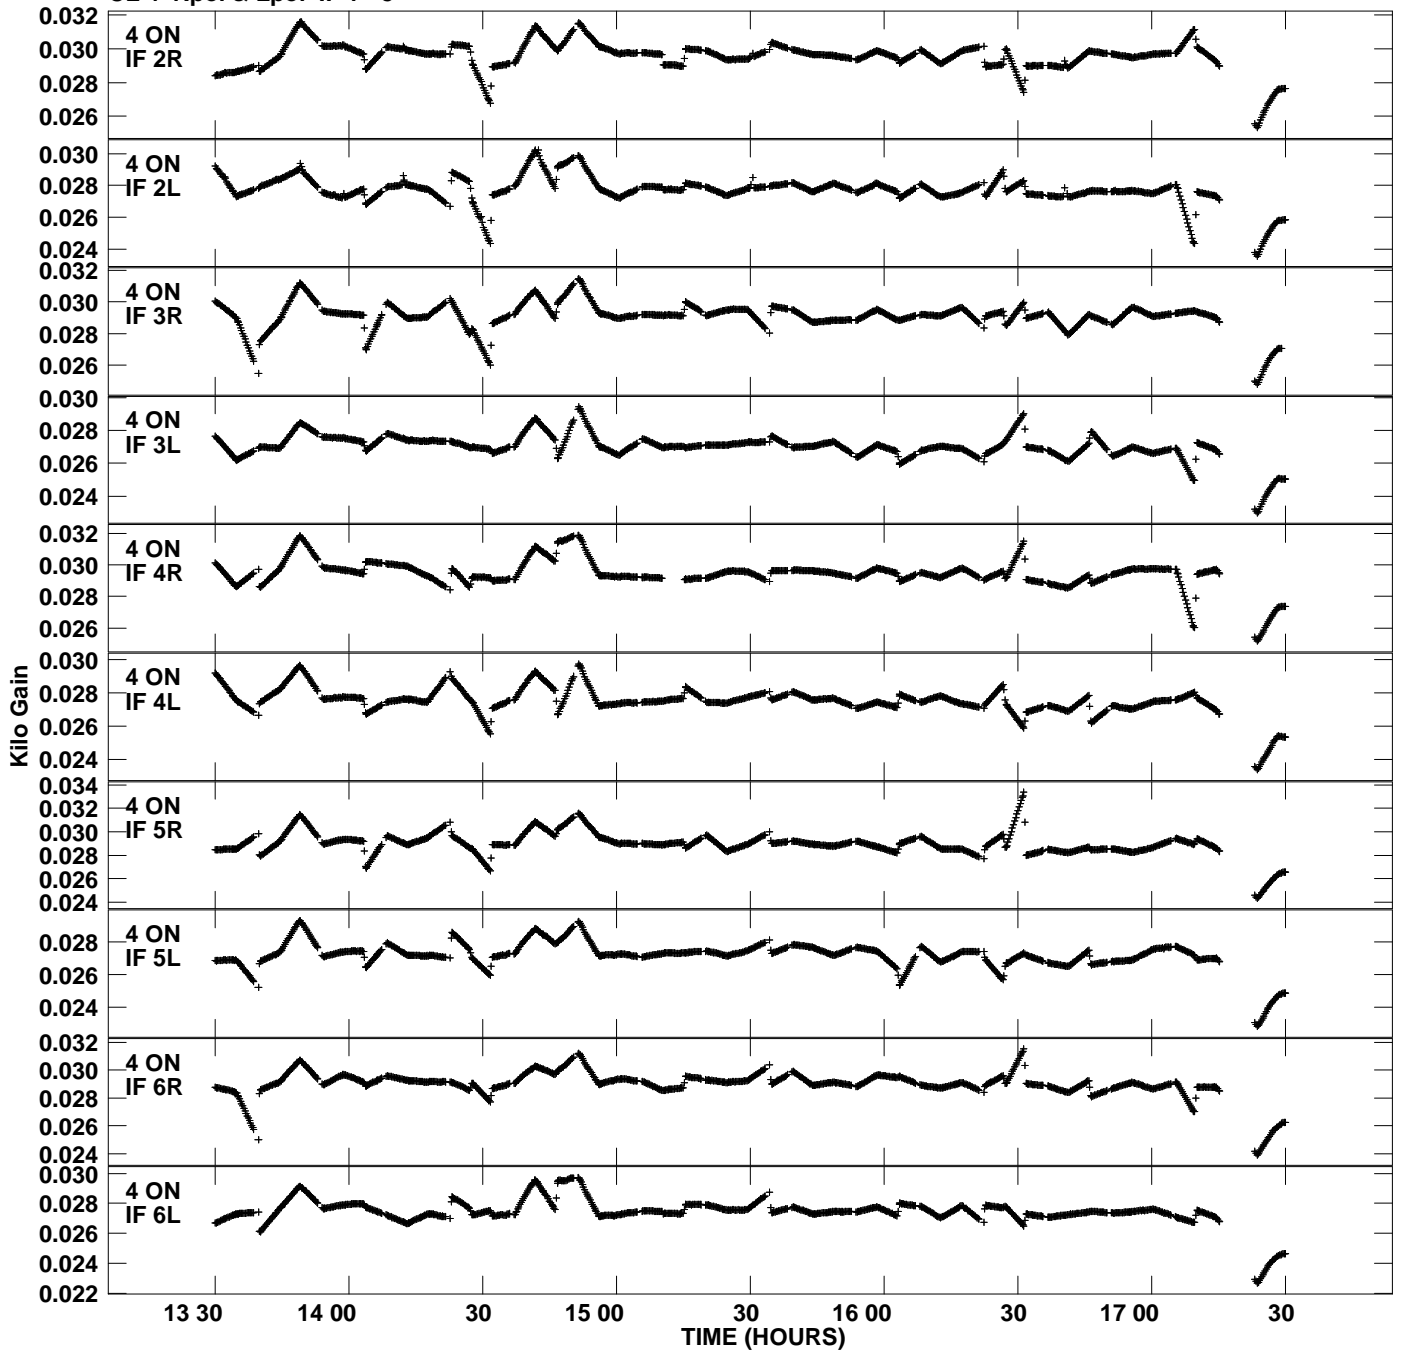

Plot file version 1 created 03-AUG-2012 06:47:00
Gain amp vs UTC time for EP075C.TMP.1
CL 4 Rpol & Lpol IF 1 - 8

Plot file version 2 created 03-AUG-2012 06:47:00
Gain amp vs UTC time for EP075C.TMP.1
CL 4 Rpol & Lpol IF 1 - 8

Plot file version 3 created 03-AUG-2012 06:47:00
Gain amp vs UTC time for EP075C.TMP.1
CL 4 Rpol & Lpol IF 1 - 8

Plot file version 4 created 03-AUG-2012 06:47:00
Gain amp vs UTC time for EP075C.TMP.1
CL 4 Rpol & Lpol IF 1 - 8

Plot file version 5 created 03-AUG-2012 06:47:00
Gain amp vs UTC time for EP075C.TMP.1
CL 4 Rpol & Lpol IF 1 - 8

Plot file version 6 created 03-AUG-2012 06:47:00
Gain amp vs UTC time for EP075C.TMP.1
CL 4 Rpol & Lpol IF 1 - 8

Plot file version 7 created 03-AUG-2012 06:47:00
Gain amp vs UTC time for EP075C.TMP.1
CL 4 Rpol & Lpol IF 1 - 8

Plot file version 8 created 03-AUG-2012 06:47:00
Gain amp vs UTC time for EP075C.TMP.1
CL 4 Rpol & Lpol IF 1 - 8