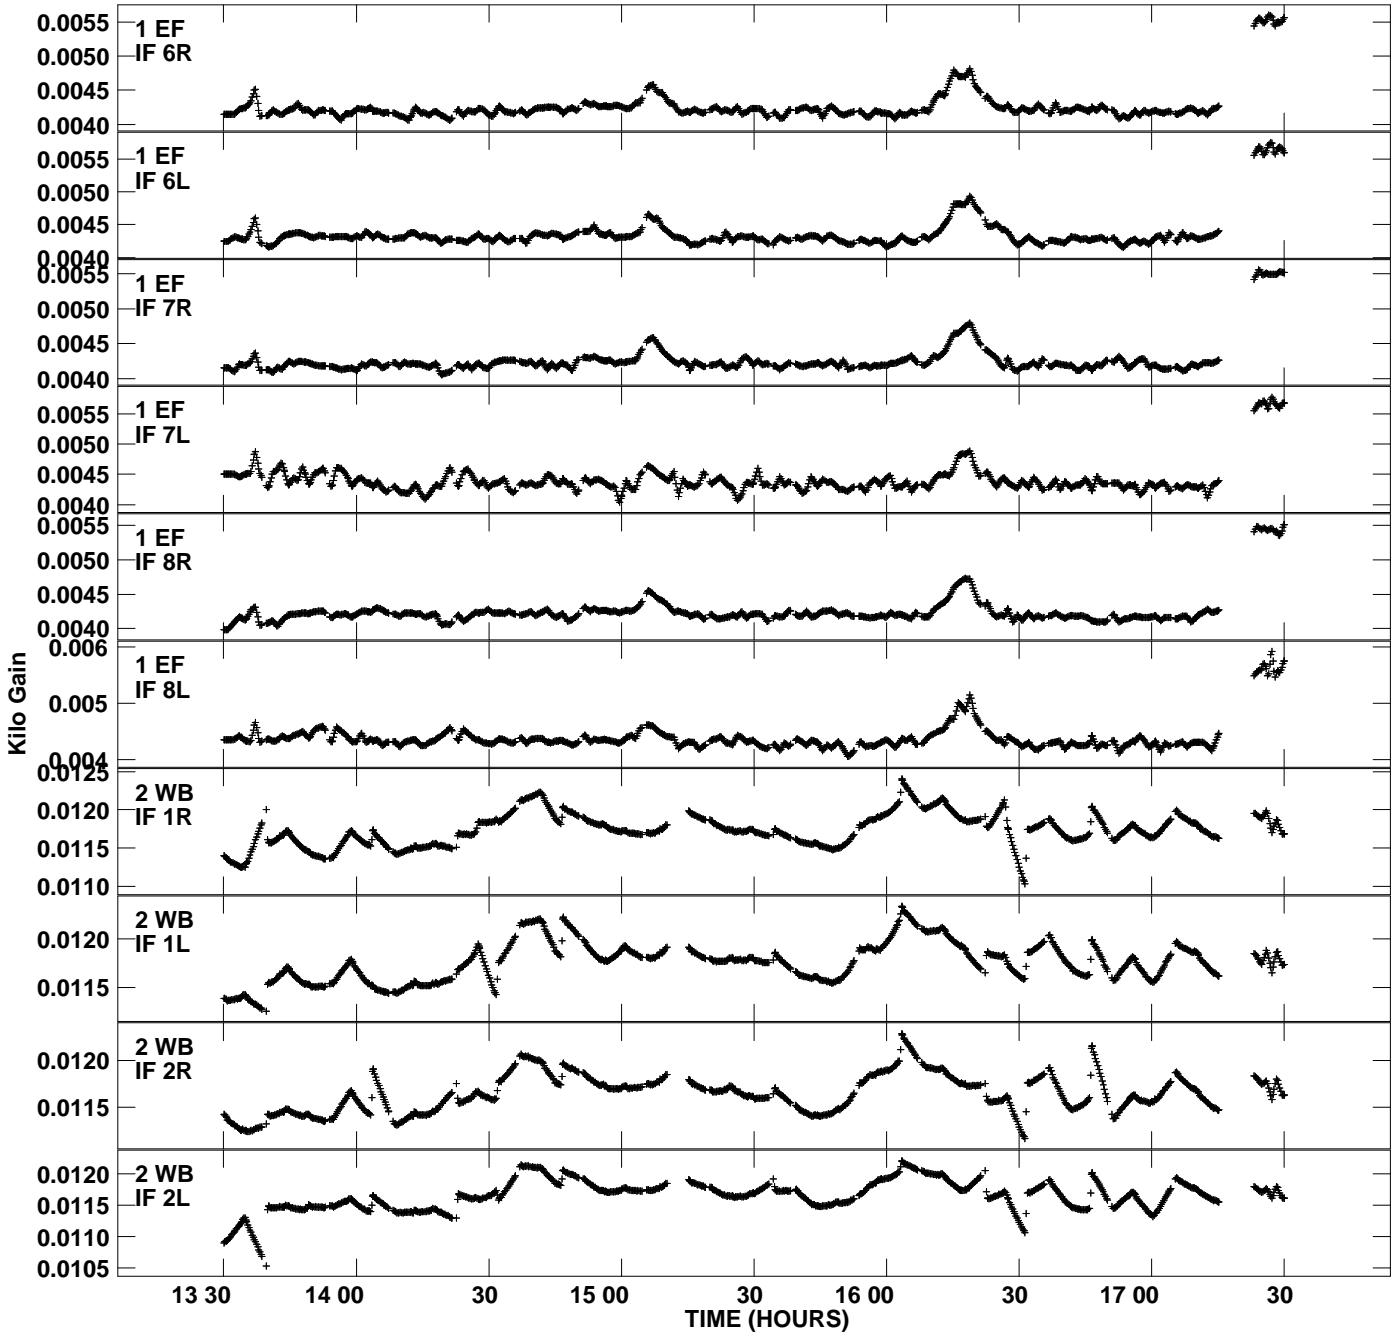

Plot file version 1 created 03-AUG-2012 06:47:00
Gain amp vs UTC time for EP075C.TMP.1
CL 4 Rpol & Lpol IF 1 - 8

Plot file version 2 created 03-AUG-2012 06:47:00
Gain amp vs UTC time for EP075C.TMP.1
CL 4 Rpol & Lpol IF 1 - 8

Plot file version 3 created 03-AUG-2012 06:47:00
Gain amp vs UTC time for EP075C.TMP.1
CL 4 Rpol & Lpol IF 1 - 8

Plot file version 4 created 03-AUG-2012 06:47:00
Gain amp vs UTC time for EP075C.TMP.1
CL 4 Rpol & Lpol IF 1 - 8

Plot file version 5 created 03-AUG-2012 06:47:00
Gain amp vs UTC time for EP075C.TMP.1
CL 4 Rpol & Lpol IF 1 - 8

Plot file version 6 created 03-AUG-2012 06:47:00
Gain amp vs UTC time for EP075C.TMP.1
CL 4 Rpol & Lpol IF 1 - 8

Plot file version 7 created 03-AUG-2012 06:47:00
Gain amp vs UTC time for EP075C.TMP.1
CL 4 Rpol & Lpol IF 1 - 8

Plot file version 8 created 03-AUG-2012 06:47:00
Gain amp vs UTC time for EP075C.TMP.1
CL 4 Rpol & Lpol IF 1 - 8