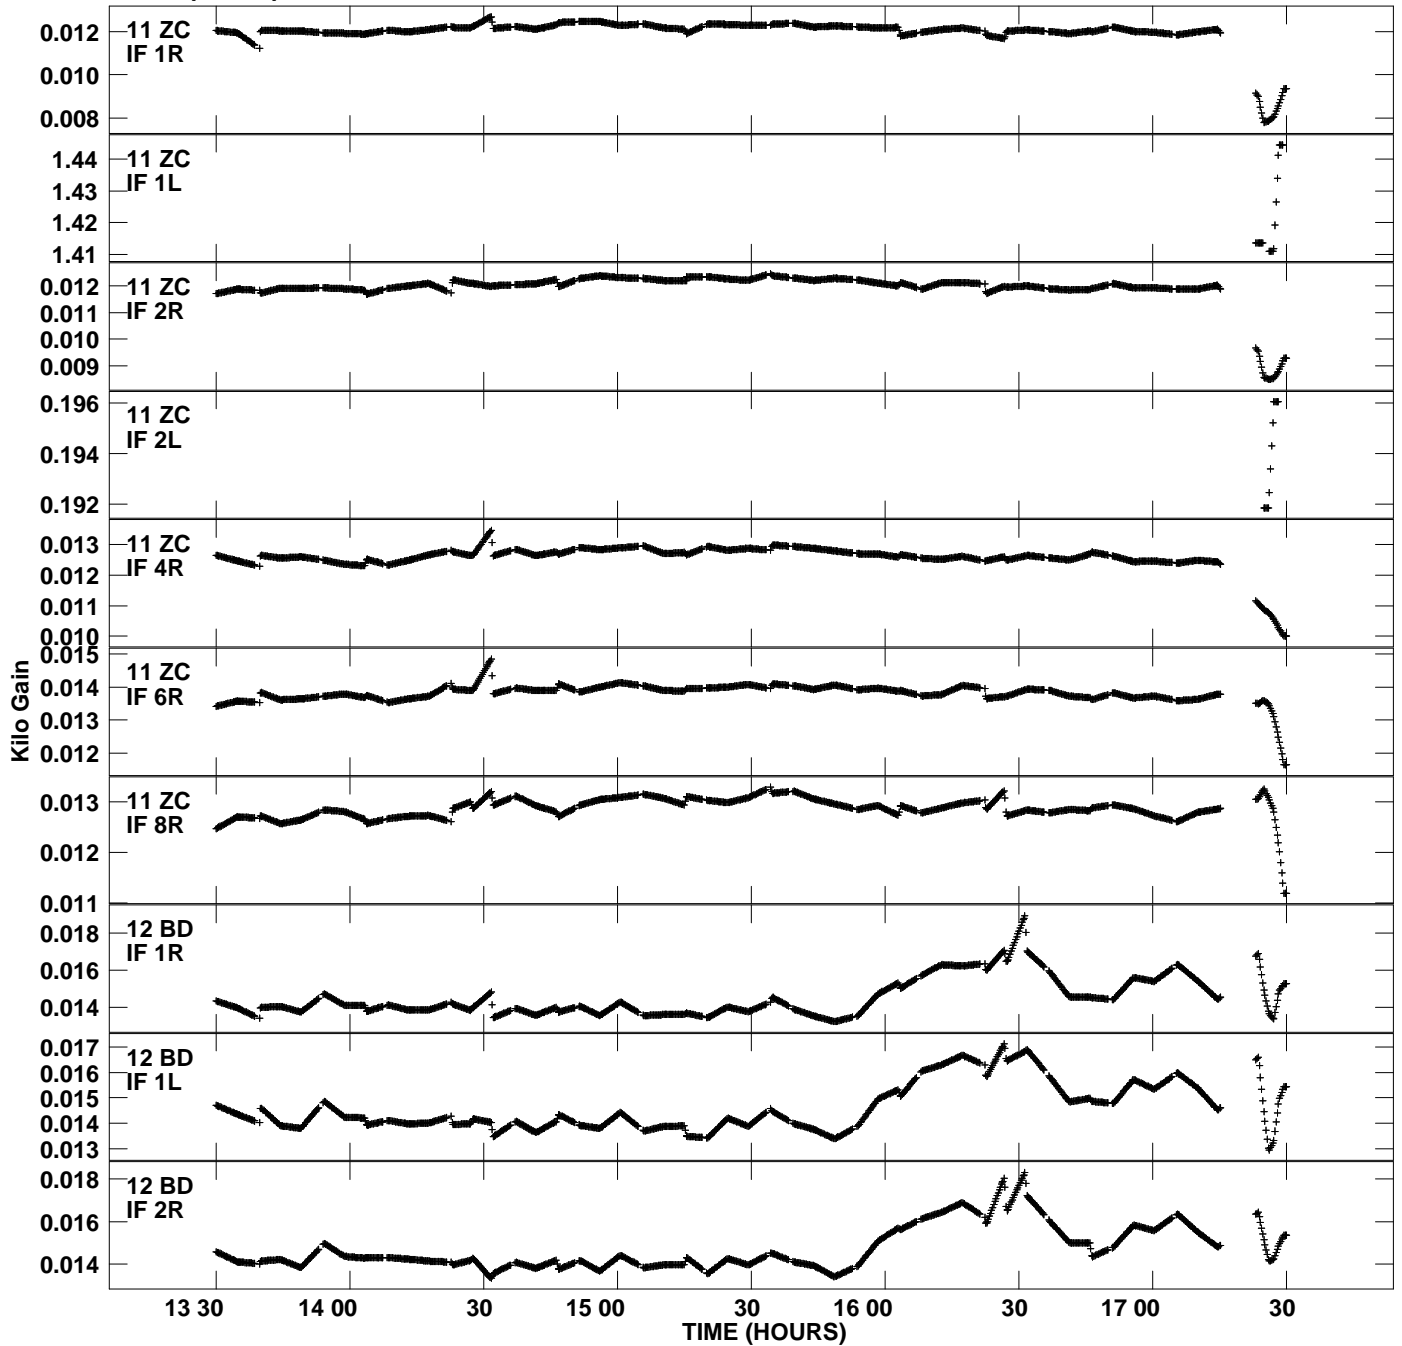

Plot file version 15 created 03-AUG-2012 06:47:00
Gain amp vs UTC time for EP075C.TMP.1
CL 4 Rpol & Lpol IF 1 - 8