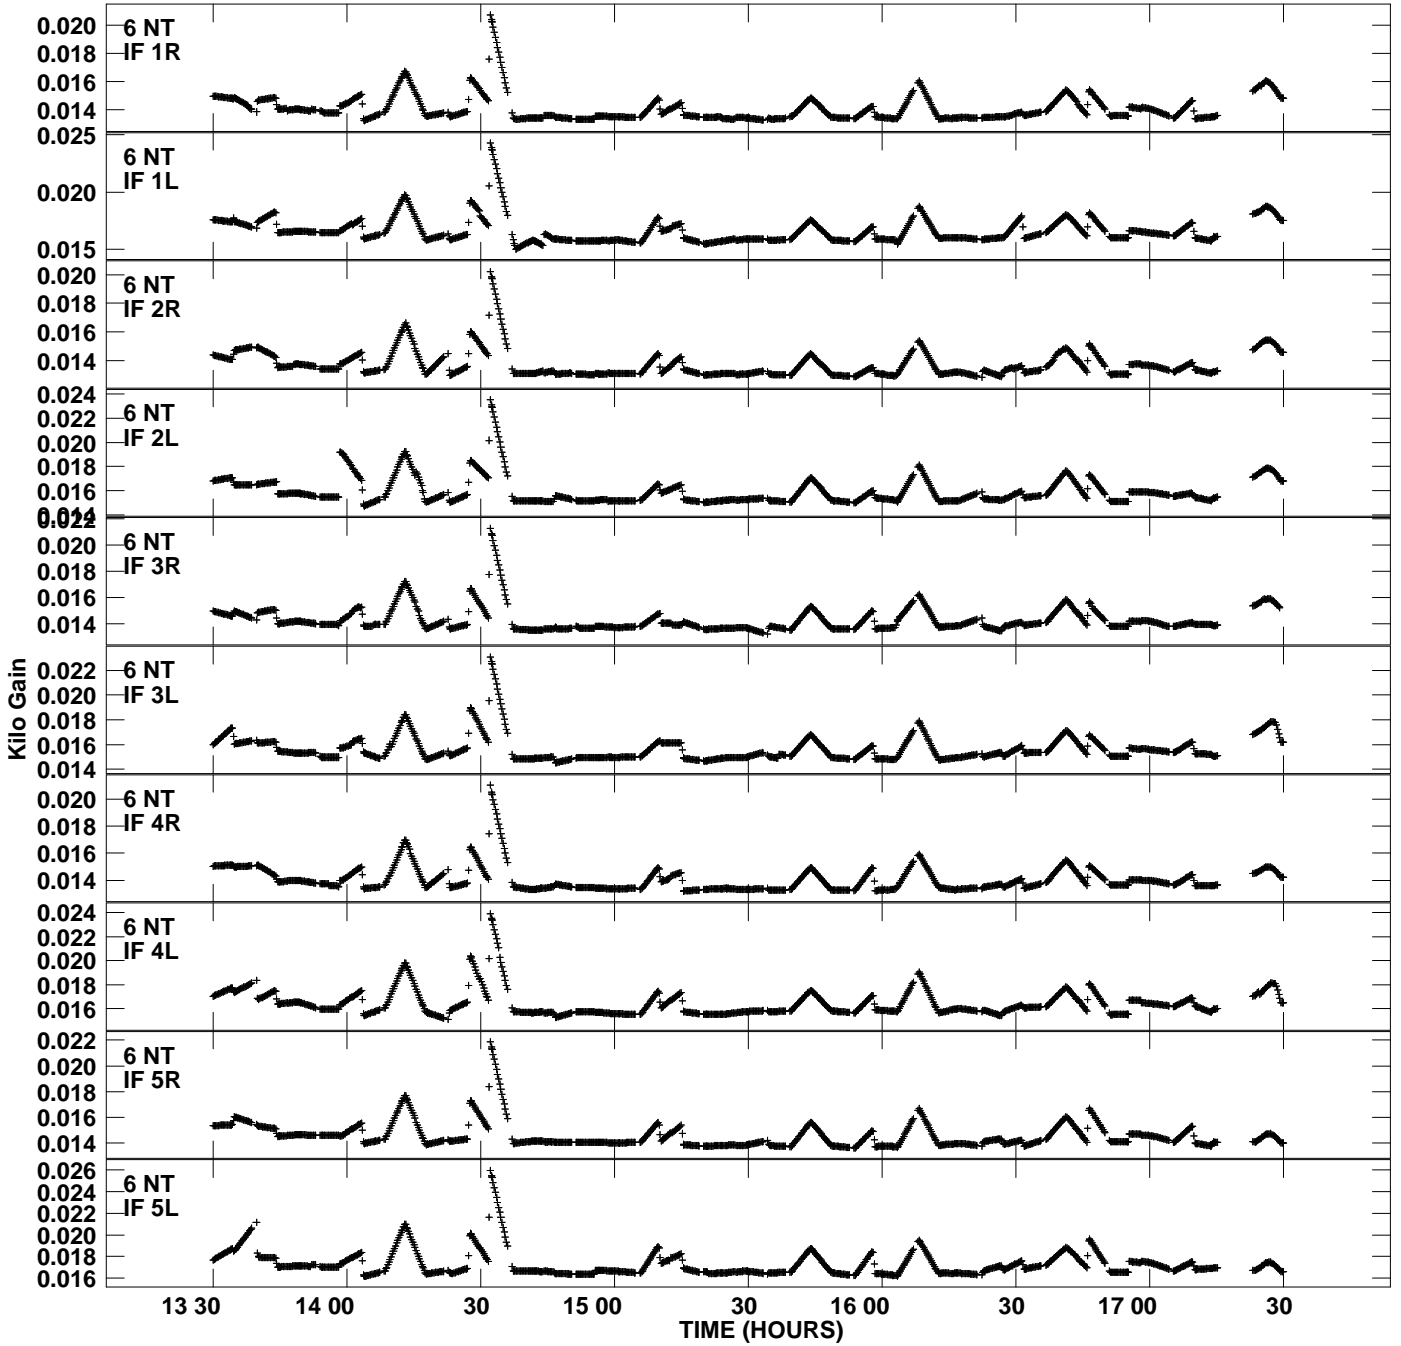

Plot file version 3 created 03-AUG-2012 06:47:00
Gain amp vs UTC time for EP075C.TMP.1
CL 4 Rpol & Lpol IF 1 - 8

Plot file version 4 created 03-AUG-2012 06:47:00
Gain amp vs UTC time for EP075C.TMP.1
CL 4 Rpol & Lpol IF 1 - 8

Plot file version 5 created 03-AUG-2012 06:47:00
Gain amp vs UTC time for EP075C.TMP.1
CL 4 Rpol & Lpol IF 1 - 8

Plot file version 6 created 03-AUG-2012 06:47:00
Gain amp vs UTC time for EP075C.TMP.1
CL 4 Rpol & Lpol IF 1 - 8

Plot file version 7 created 03-AUG-2012 06:47:00
Gain amp vs UTC time for EP075C.TMP.1
CL 4 Rpol & Lpol IF 1 - 8

Plot file version 8 created 03-AUG-2012 06:47:00
Gain amp vs UTC time for EP075C.TMP.1
CL 4 Rpol & Lpol IF 1 - 8

Plot file version 9 created 03-AUG-2012 06:47:00
Gain amp vs UTC time for EP075C.TMP.1
CL 4 Rpol & Lpol IF 1 - 8

Plot file version 10 created 03-AUG-2012 06:47:00
Gain amp vs UTC time for EP075C.TMP.1
CL 4 Rpol & Lpol IF 1 - 8