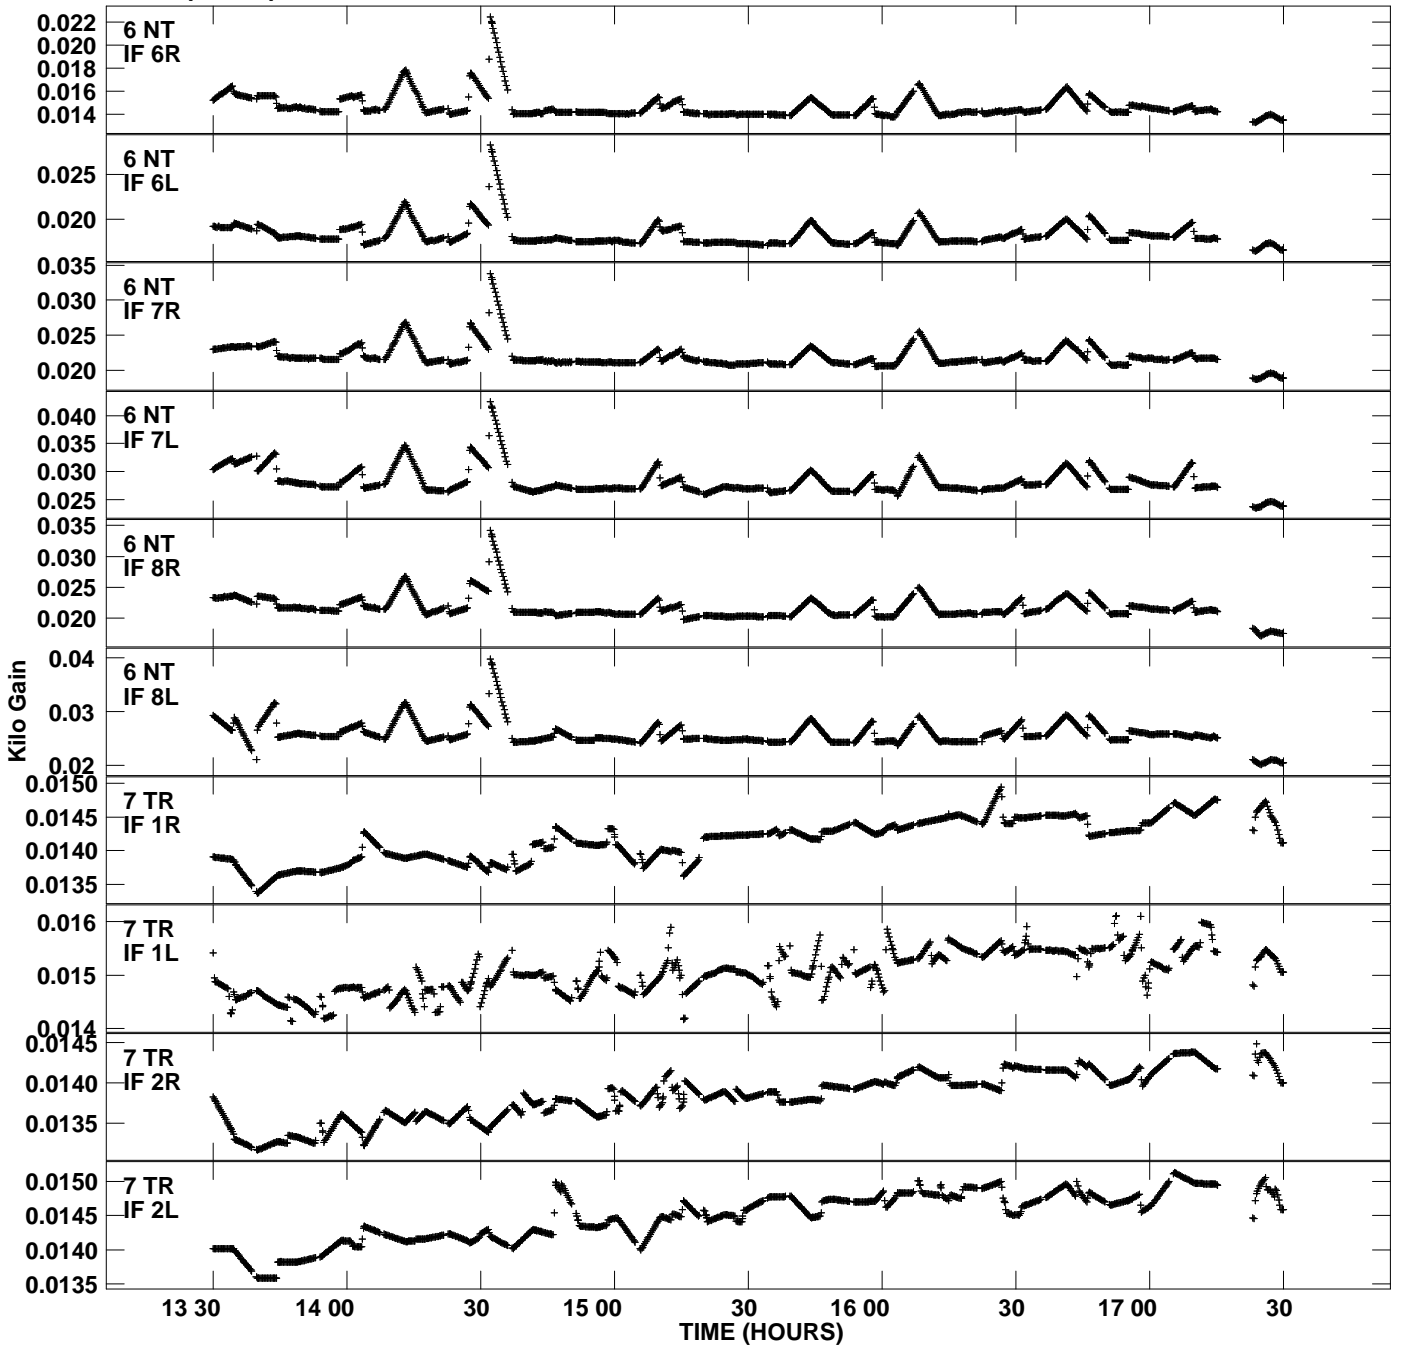

Plot file version 9 created 03-AUG-2012 06:47:00
Gain amp vs UTC time for EP075C.TMP.1
CL 4 Rpol & Lpol IF 1 - 8