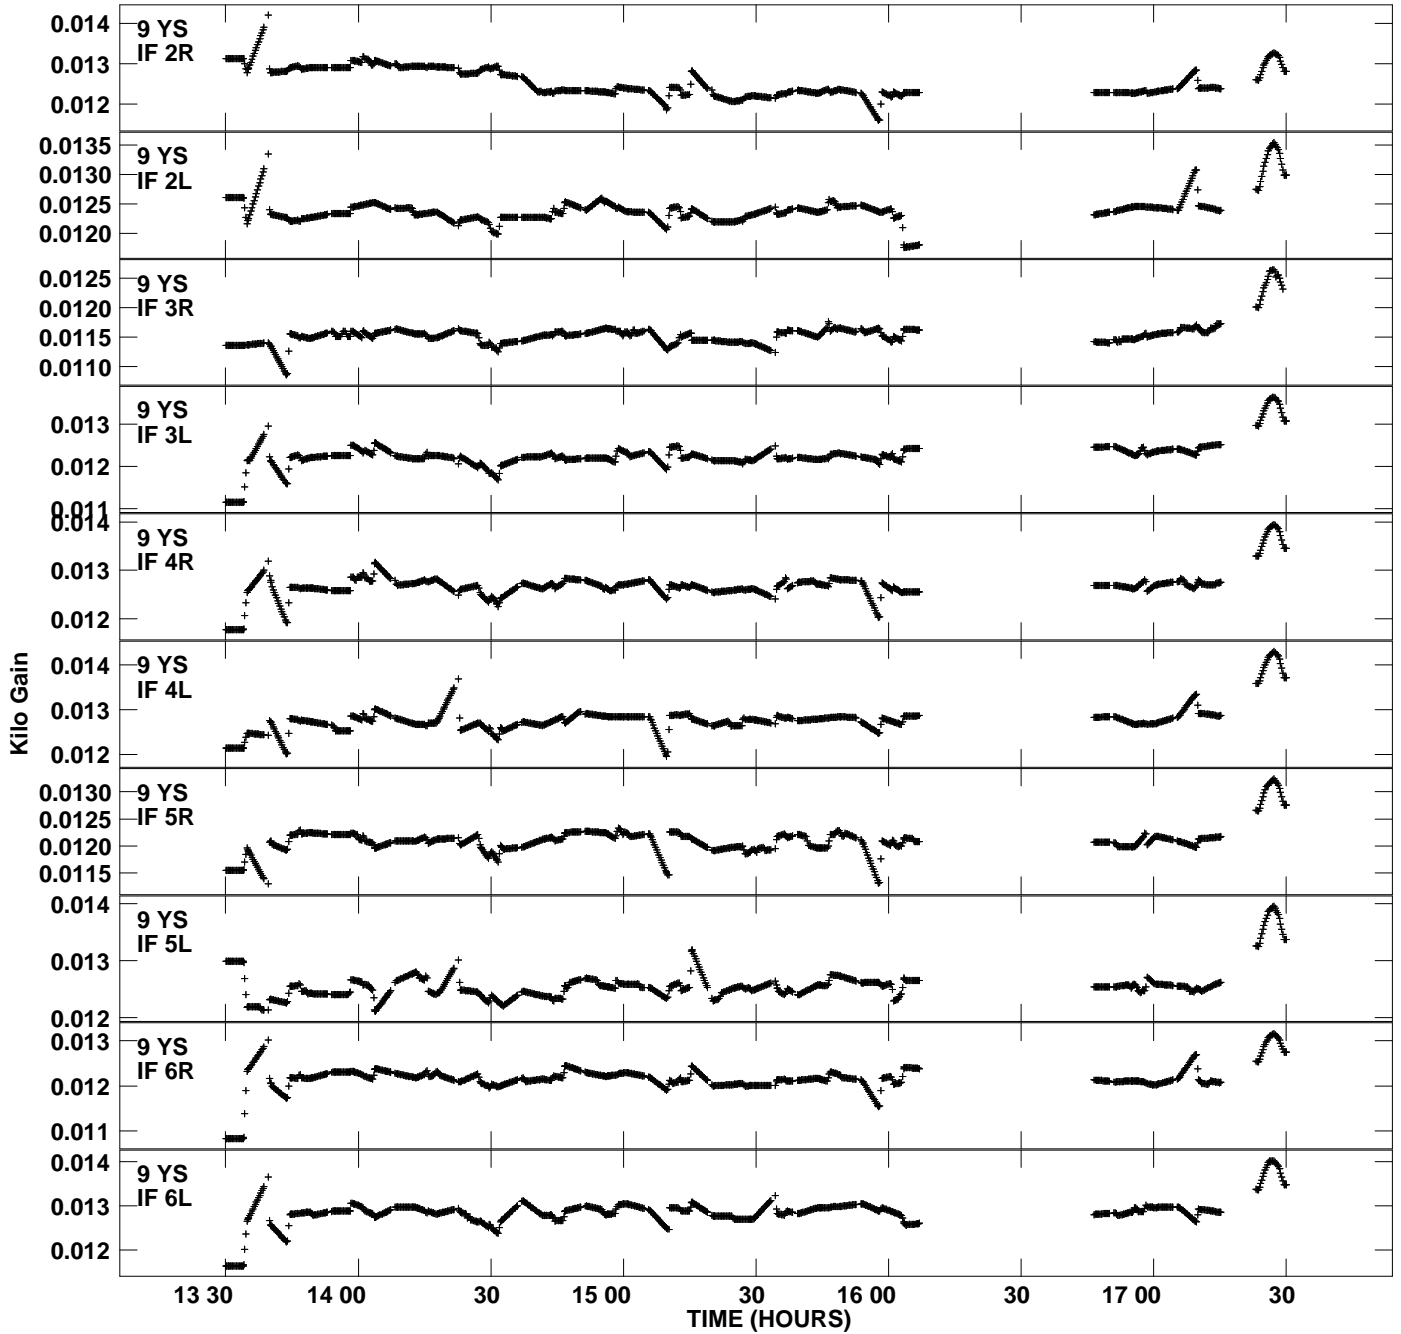

Plot file version 13 created 03-AUG-2012 06:47:00
Gain amp vs UTC time for EP075C.TMP.1
CL 4 Rpol & Lpol IF 1 - 8