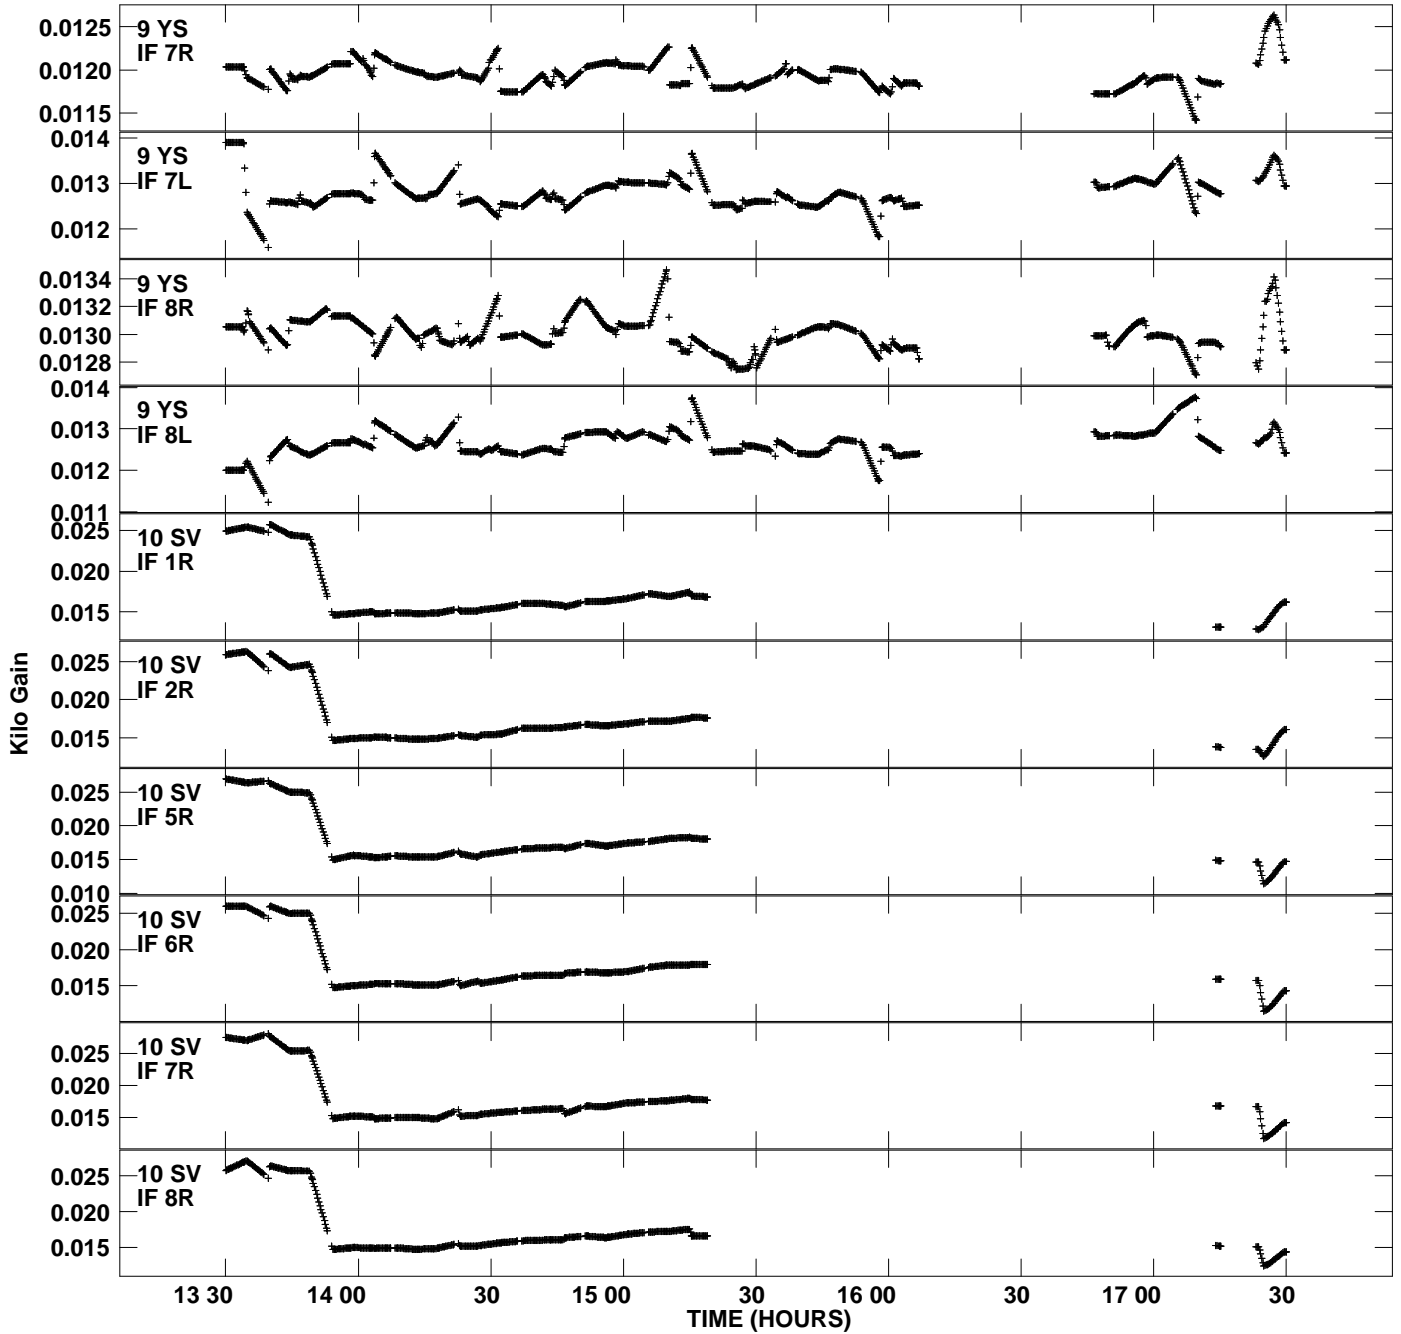

Plot file version 9 created 03-AUG-2012 06:47:00
Gain amp vs UTC time for EP075C.TMP.1
CL 4 Rpol & Lpol IF 1 - 8

Plot file version 10 created 03-AUG-2012 06:47:00
Gain amp vs UTC time for EP075C.TMP.1
CL 4 Rpol & Lpol IF 1 - 8

Plot file version 11 created 03-AUG-2012 06:47:00
Gain amp vs UTC time for EP075C.TMP.1
CL 4 Rpol & Lpol IF 1 - 8

Plot file version 12 created 03-AUG-2012 06:47:00
Gain amp vs UTC time for EP075C.TMP.1
CL 4 Rpol & Lpol IF 1 - 8

Plot file version 13 created 03-AUG-2012 06:47:00
Gain amp vs UTC time for EP075C.TMP.1
CL 4 Rpol & Lpol IF 1 - 8

Plot file version 14 created 03-AUG-2012 06:47:00
Gain amp vs UTC time for EP075C.TMP.1
CL 4 Rpol & Lpol IF 1 - 8

Plot file version 15 created 03-AUG-2012 06:47:00
Gain amp vs UTC time for EP075C.TMP.1
CL 4 Rpol & Lpol IF 1 - 8

Plot file version 16 created 03-AUG-2012 06:47:00
Gain amp vs UTC time for EP075C.TMP.1
CL 4 Rpol & Lpol IF 1 - 8