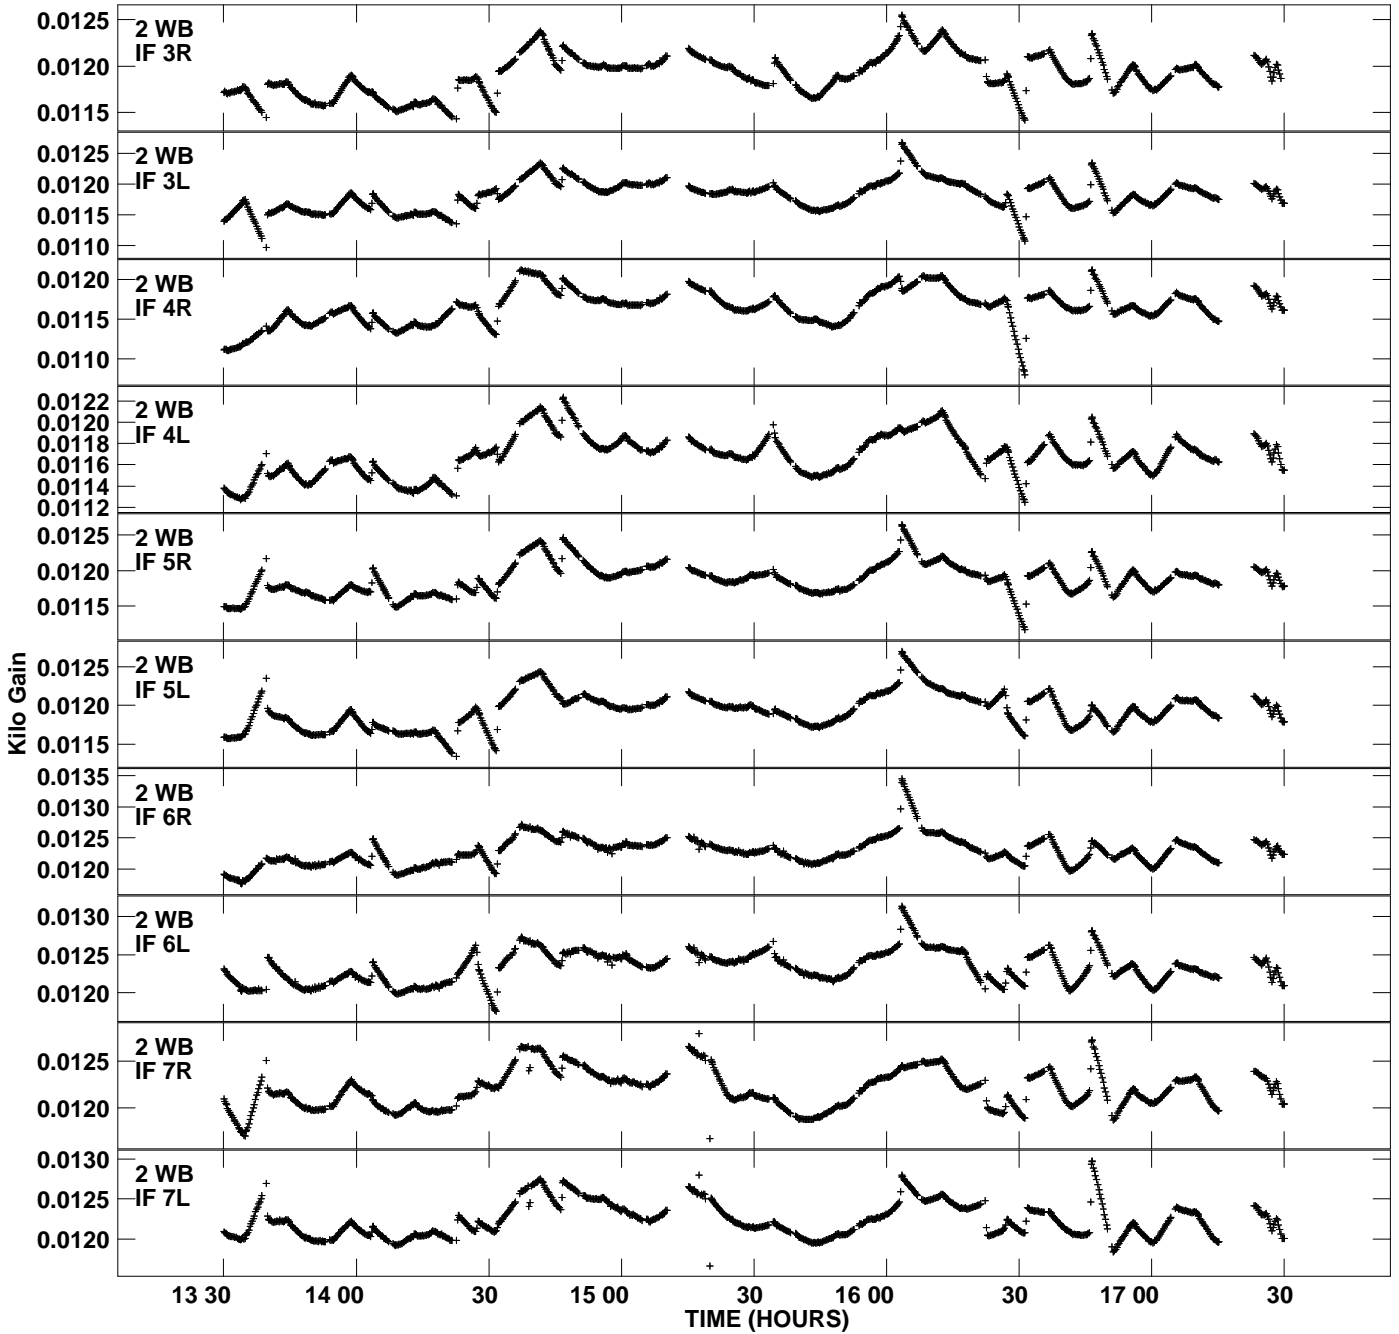

Plot file version 1 created 03-AUG-2012 06:47:00
Gain amp vs UTC time for EP075C.TMP.1
CL 4 Rpol & Lpol IF 1 - 8

Plot file version 2 created 03-AUG-2012 06:47:00
Gain amp vs UTC time for EP075C.TMP.1
CL 4 Rpol & Lpol IF 1 - 8

Plot file version 3 created 03-AUG-2012 06:47:00
Gain amp vs UTC time for EP075C.TMP.1
CL 4 Rpol & Lpol IF 1 - 8

Plot file version 4 created 03-AUG-2012 06:47:00
Gain amp vs UTC time for EP075C.TMP.1
CL 4 Rpol & Lpol IF 1 - 8

Plot file version 5 created 03-AUG-2012 06:47:00
Gain amp vs UTC time for EP075C.TMP.1
CL 4 Rpol & Lpol IF 1 - 8

Plot file version 6 created 03-AUG-2012 06:47:00
Gain amp vs UTC time for EP075C.TMP.1
CL 4 Rpol & Lpol IF 1 - 8

Plot file version 7 created 03-AUG-2012 06:47:00
Gain amp vs UTC time for EP075C.TMP.1
CL 4 Rpol & Lpol IF 1 - 8

Plot file version 8 created 03-AUG-2012 06:47:00
Gain amp vs UTC time for EP075C.TMP.1
CL 4 Rpol & Lpol IF 1 - 8