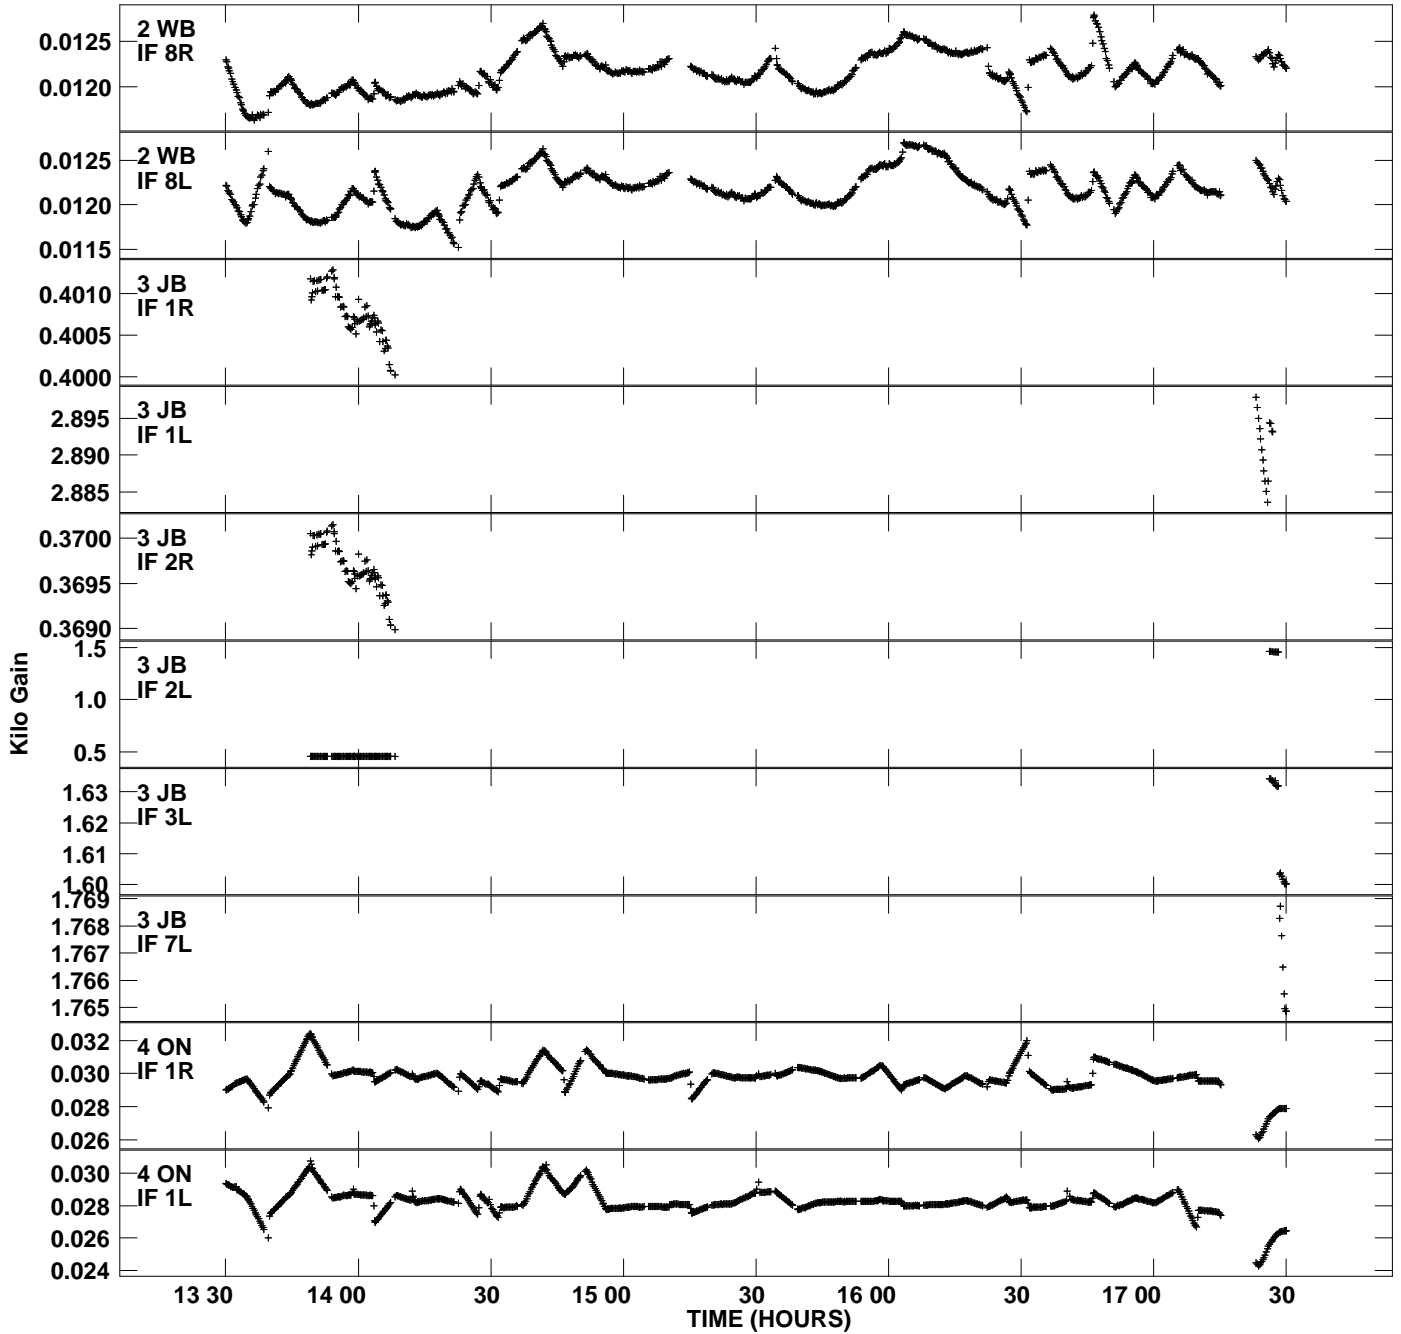

Plot file version 1 created 03-AUG-2012 06:47:00
Gain amp vs UTC time for EP075C.TMP.1
CL 4 Rpol & Lpol IF 1 - 8

Plot file version 2 created 03-AUG-2012 06:47:00
Gain amp vs UTC time for EP075C.TMP.1
CL 4 Rpol & Lpol IF 1 - 8

Plot file version 3 created 03-AUG-2012 06:47:00
Gain amp vs UTC time for EP075C.TMP.1
CL 4 Rpol & Lpol IF 1 - 8

Plot file version 4 created 03-AUG-2012 06:47:00
Gain amp vs UTC time for EP075C.TMP.1
CL 4 Rpol & Lpol IF 1 - 8

Plot file version 5 created 03-AUG-2012 06:47:00
Gain amp vs UTC time for EP075C.TMP.1
CL 4 Rpol & Lpol IF 1 - 8

Plot file version 6 created 03-AUG-2012 06:47:00
Gain amp vs UTC time for EP075C.TMP.1
CL 4 Rpol & Lpol IF 1 - 8

Plot file version 7 created 03-AUG-2012 06:47:00
Gain amp vs UTC time for EP075C.TMP.1
CL 4 Rpol & Lpol IF 1 - 8

Plot file version 8 created 03-AUG-2012 06:47:00
Gain amp vs UTC time for EP075C.TMP.1
CL 4 Rpol & Lpol IF 1 - 8