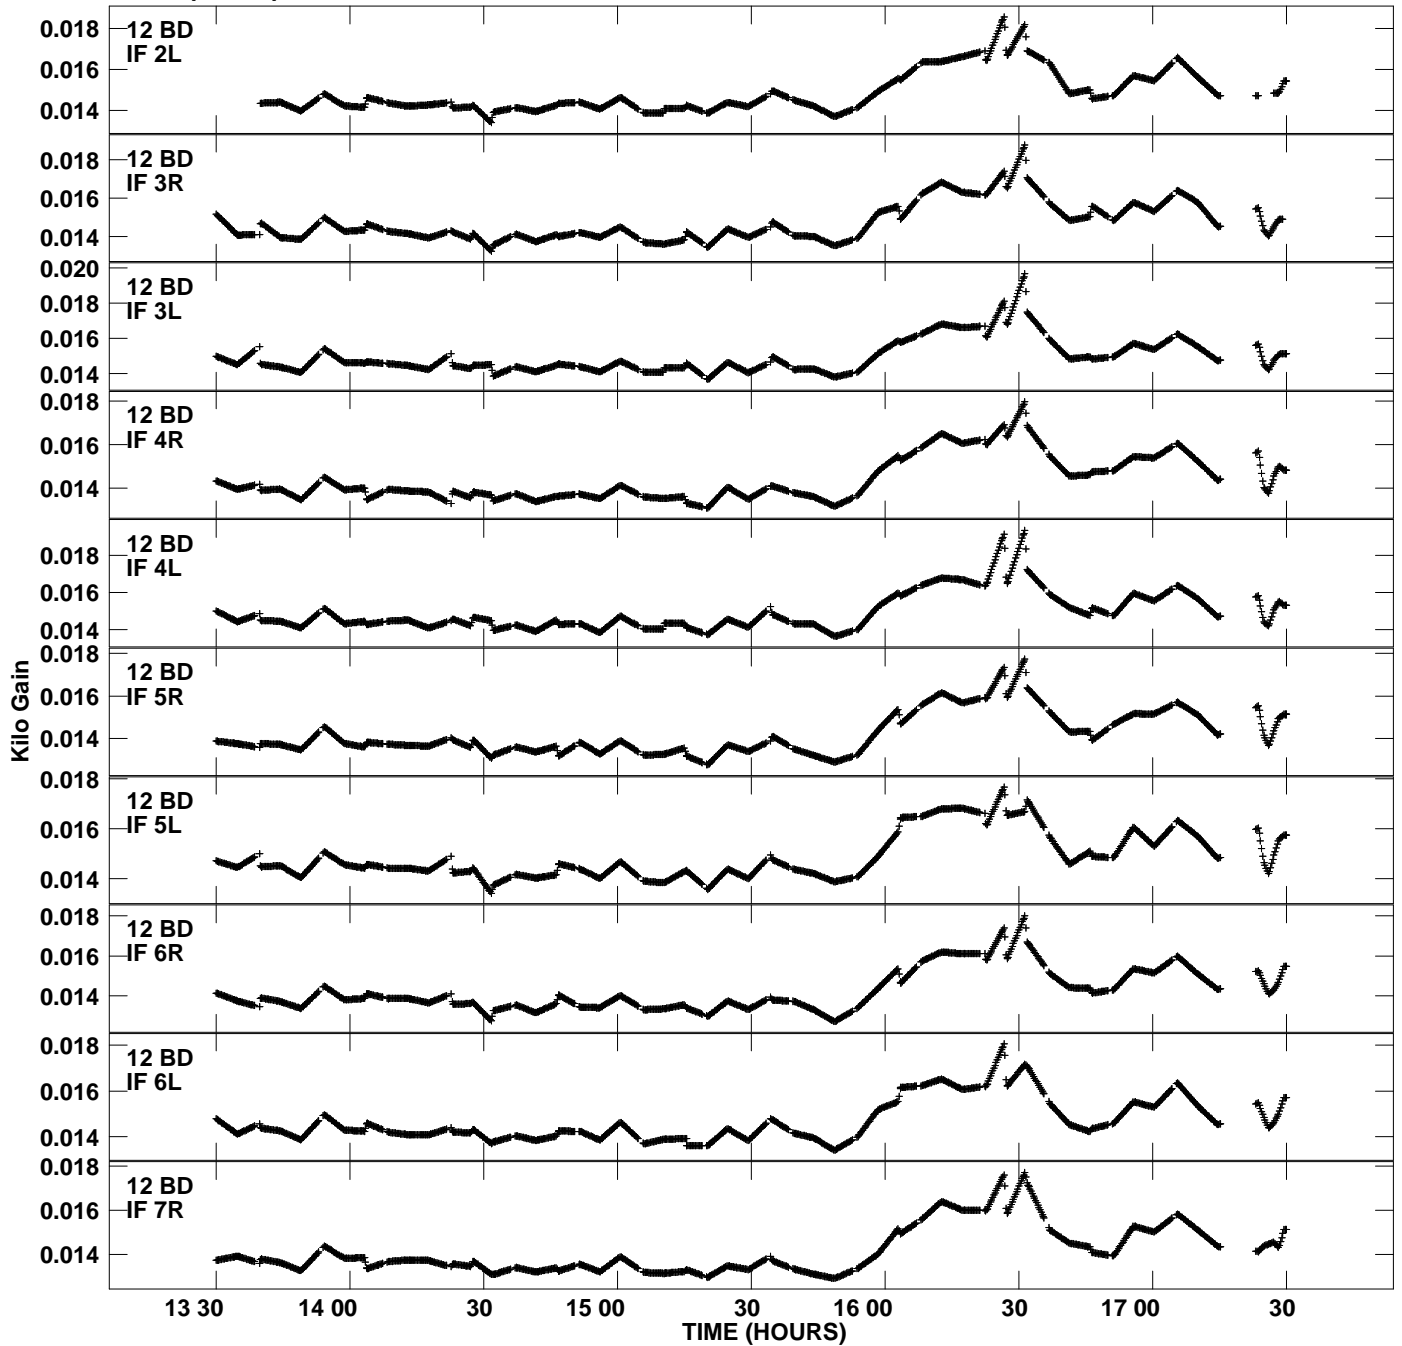

Plot file version 16 created 03-AUG-2012 06:47:00
Gain amp vs UTC time for EP075C.TMP.1
CL 4 Rpol & Lpol IF 1 - 8