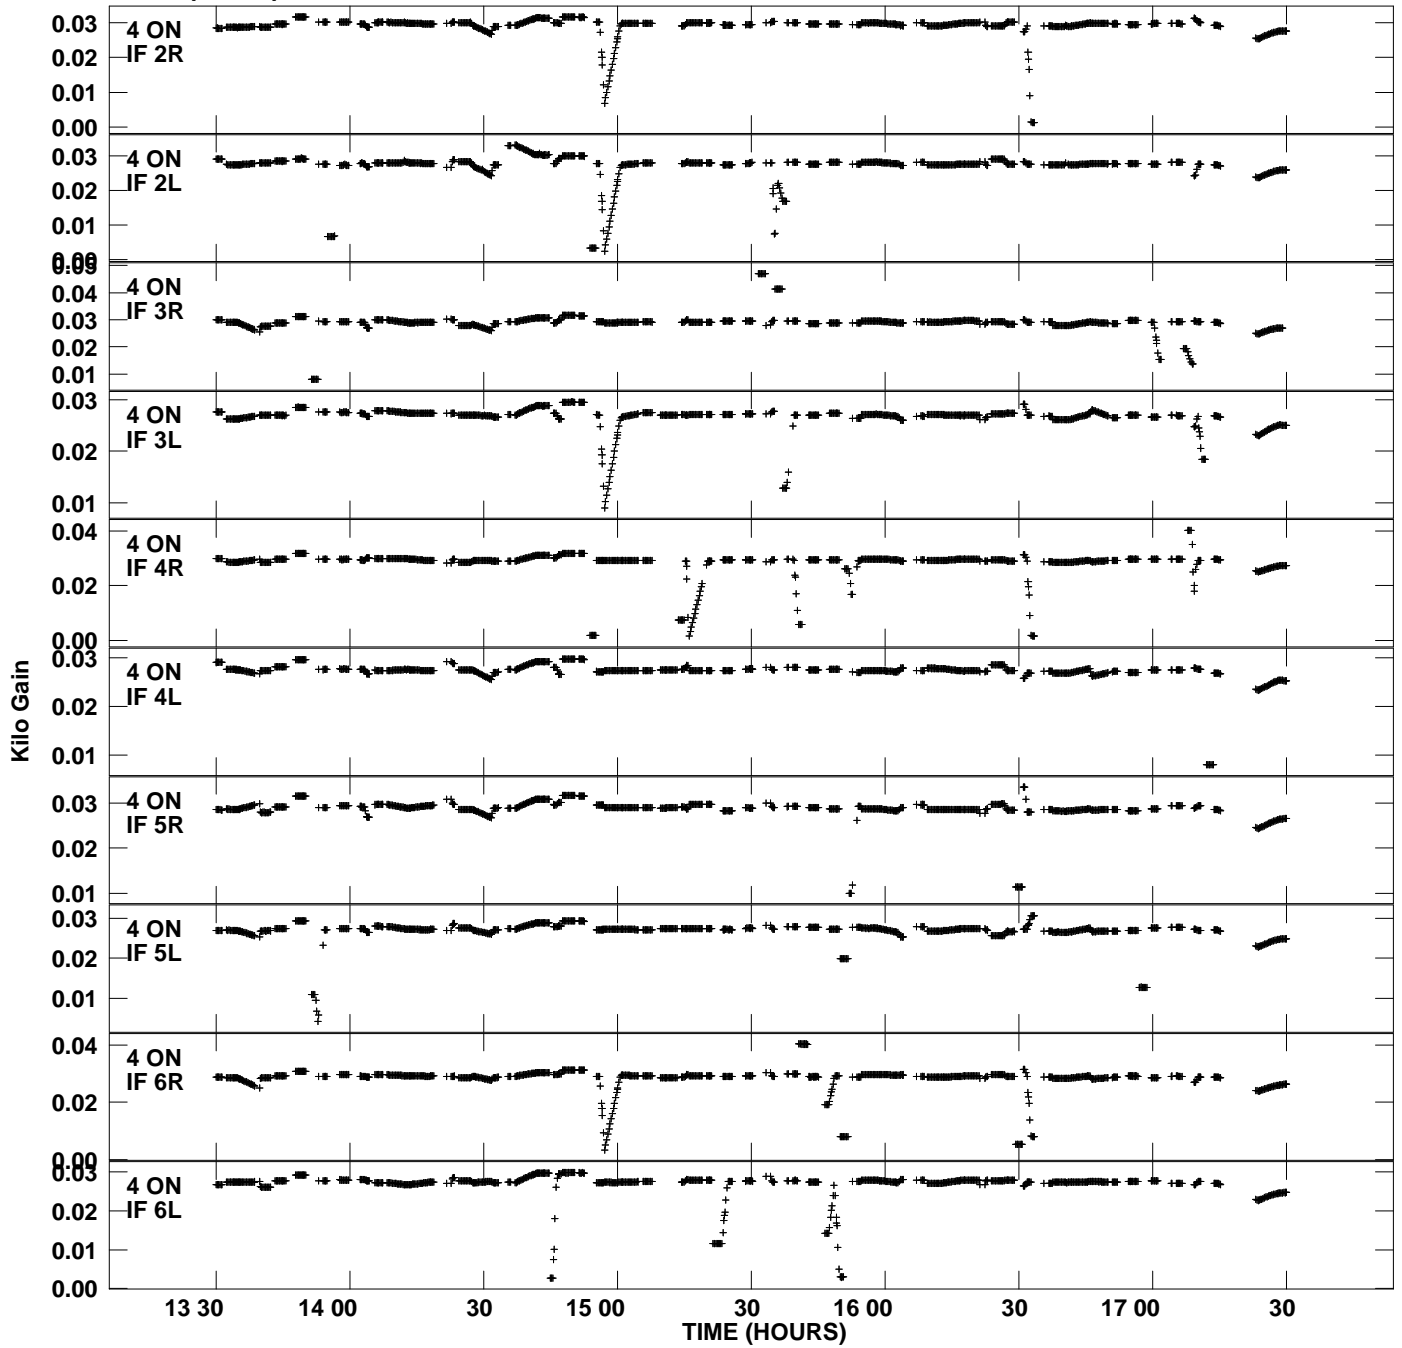

Plot file version 1 created 03-AUG-2012 18:04:41
Gain amp vs UTC time for EP075C.TMP.1
CL 4 Rpol & Lpol IF 1 - 8

Plot file version 2 created 03-AUG-2012 18:04:41
Gain amp vs UTC time for EP075C.TMP.1
CL 4 Rpol & Lpol IF 1 - 8

Plot file version 3 created 03-AUG-2012 18:04:41
Gain amp vs UTC time for EP075C.TMP.1
CL 4 Rpol & Lpol IF 1 - 8

Plot file version 5 created 03-AUG-2012 18:04:41
Gain amp vs UTC time for EP075C.TMP.1
CL 4 Rpol & Lpol IF 1 - 8

Plot file version 6 created 03-AUG-2012 18:04:41
Gain amp vs UTC time for EP075C.TMP.1
CL 4 Rpol & Lpol IF 1 - 8

Plot file version 7 created 03-AUG-2012 18:04:41
Gain amp vs UTC time for EP075C.TMP.1
CL 4 Rpol & Lpol IF 1 - 8

Plot file version 10 created 03-AUG-2012 18:04:41
Gain amp vs UTC time for EP075C.TMP.1
CL 4 Rpol & Lpol IF 1 - 8

Plot file version 11 created 03-AUG-2012 18:04:41
Gain amp vs UTC time for EP075C.TMP.1
CL 4 Rpol & Lpol IF 1 - 8