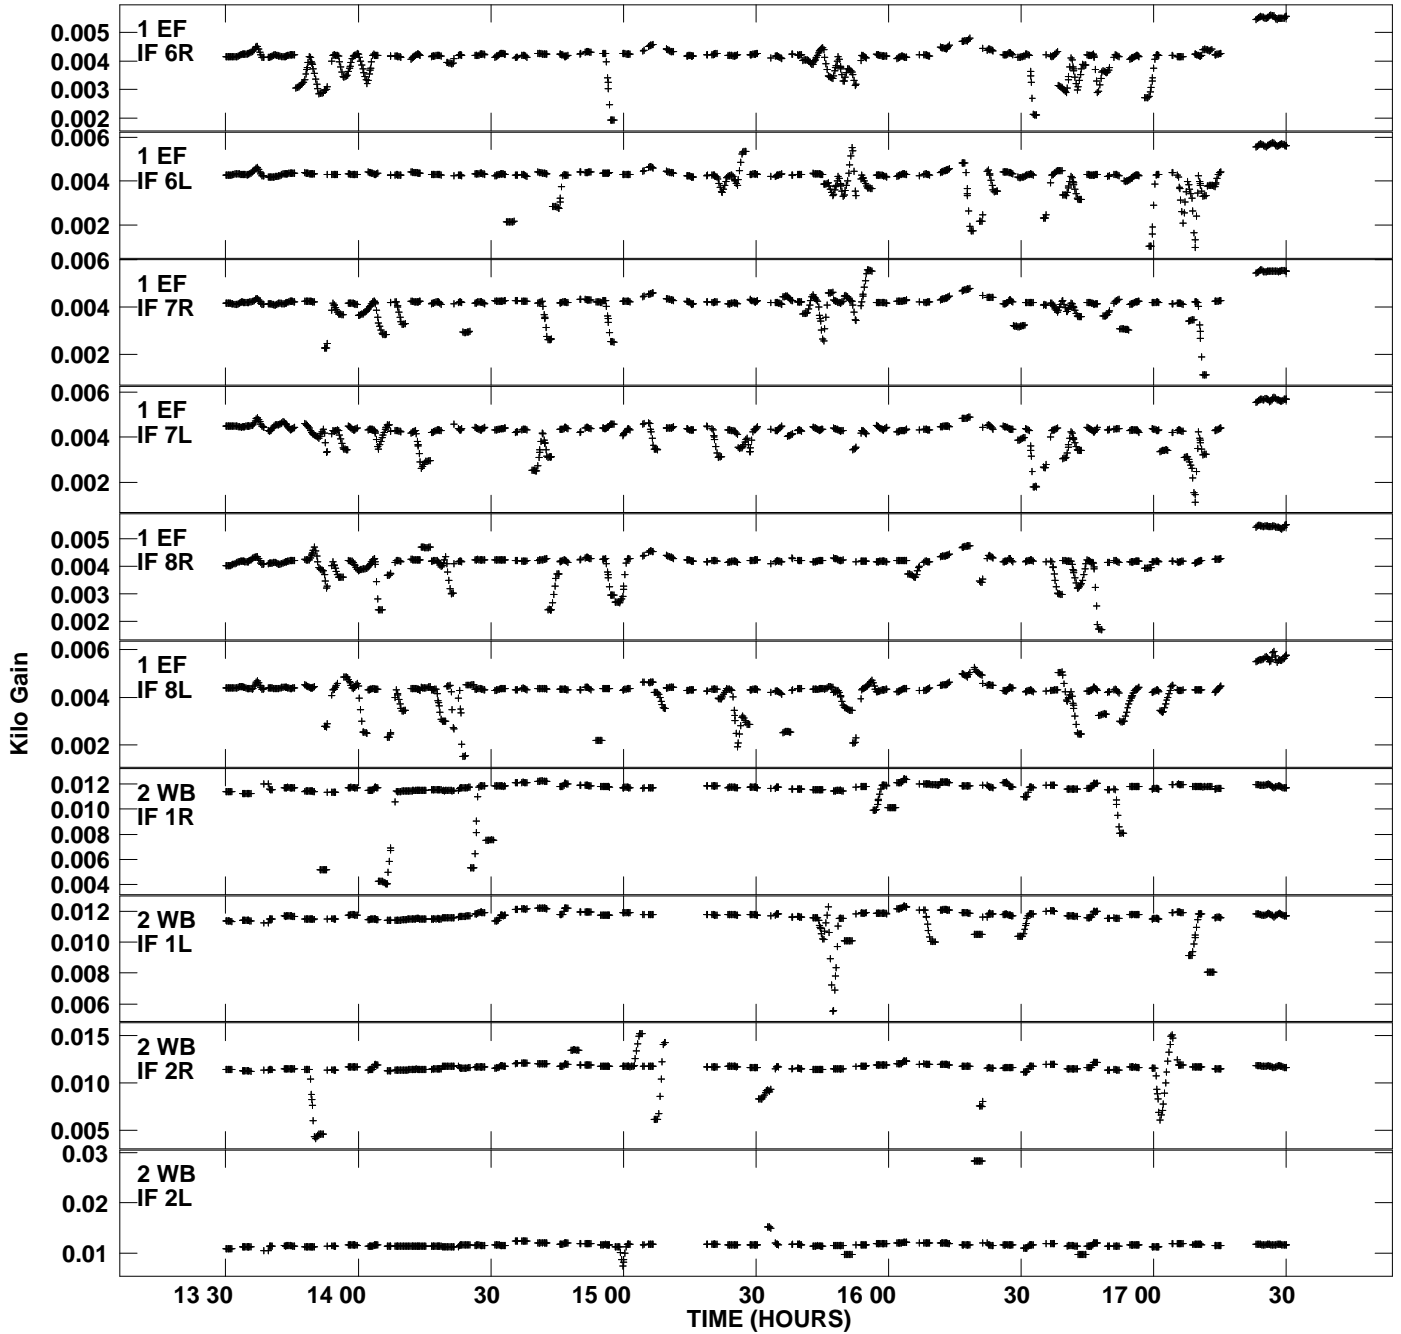

Plot file version 1 created 03-AUG-2012 18:04:41
Gain amp vs UTC time for EP075C.TMP.1
CL 4 Rpol & Lpol IF 1 - 8

Plot file version 2 created 03-AUG-2012 18:04:41
Gain amp vs UTC time for EP075C.TMP.1
CL 4 Rpol & Lpol IF 1 - 8

Plot file version 3 created 03-AUG-2012 18:04:41
Gain amp vs UTC time for EP075C.TMP.1
CL 4 Rpol & Lpol IF 1 - 8

Plot file version 5 created 03-AUG-2012 18:04:41
Gain amp vs UTC time for EP075C.TMP.1
CL 4 Rpol & Lpol IF 1 - 8

Plot file version 6 created 03-AUG-2012 18:04:41
Gain amp vs UTC time for EP075C.TMP.1
CL 4 Rpol & Lpol IF 1 - 8

Plot file version 7 created 03-AUG-2012 18:04:41
Gain amp vs UTC time for EP075C.TMP.1
CL 4 Rpol & Lpol IF 1 - 8

Plot file version 10 created 03-AUG-2012 18:04:41
Gain amp vs UTC time for EP075C.TMP.1
CL 4 Rpol & Lpol IF 1 - 8

Plot file version 11 created 03-AUG-2012 18:04:41
Gain amp vs UTC time for EP075C.TMP.1
CL 4 Rpol & Lpol IF 1 - 8