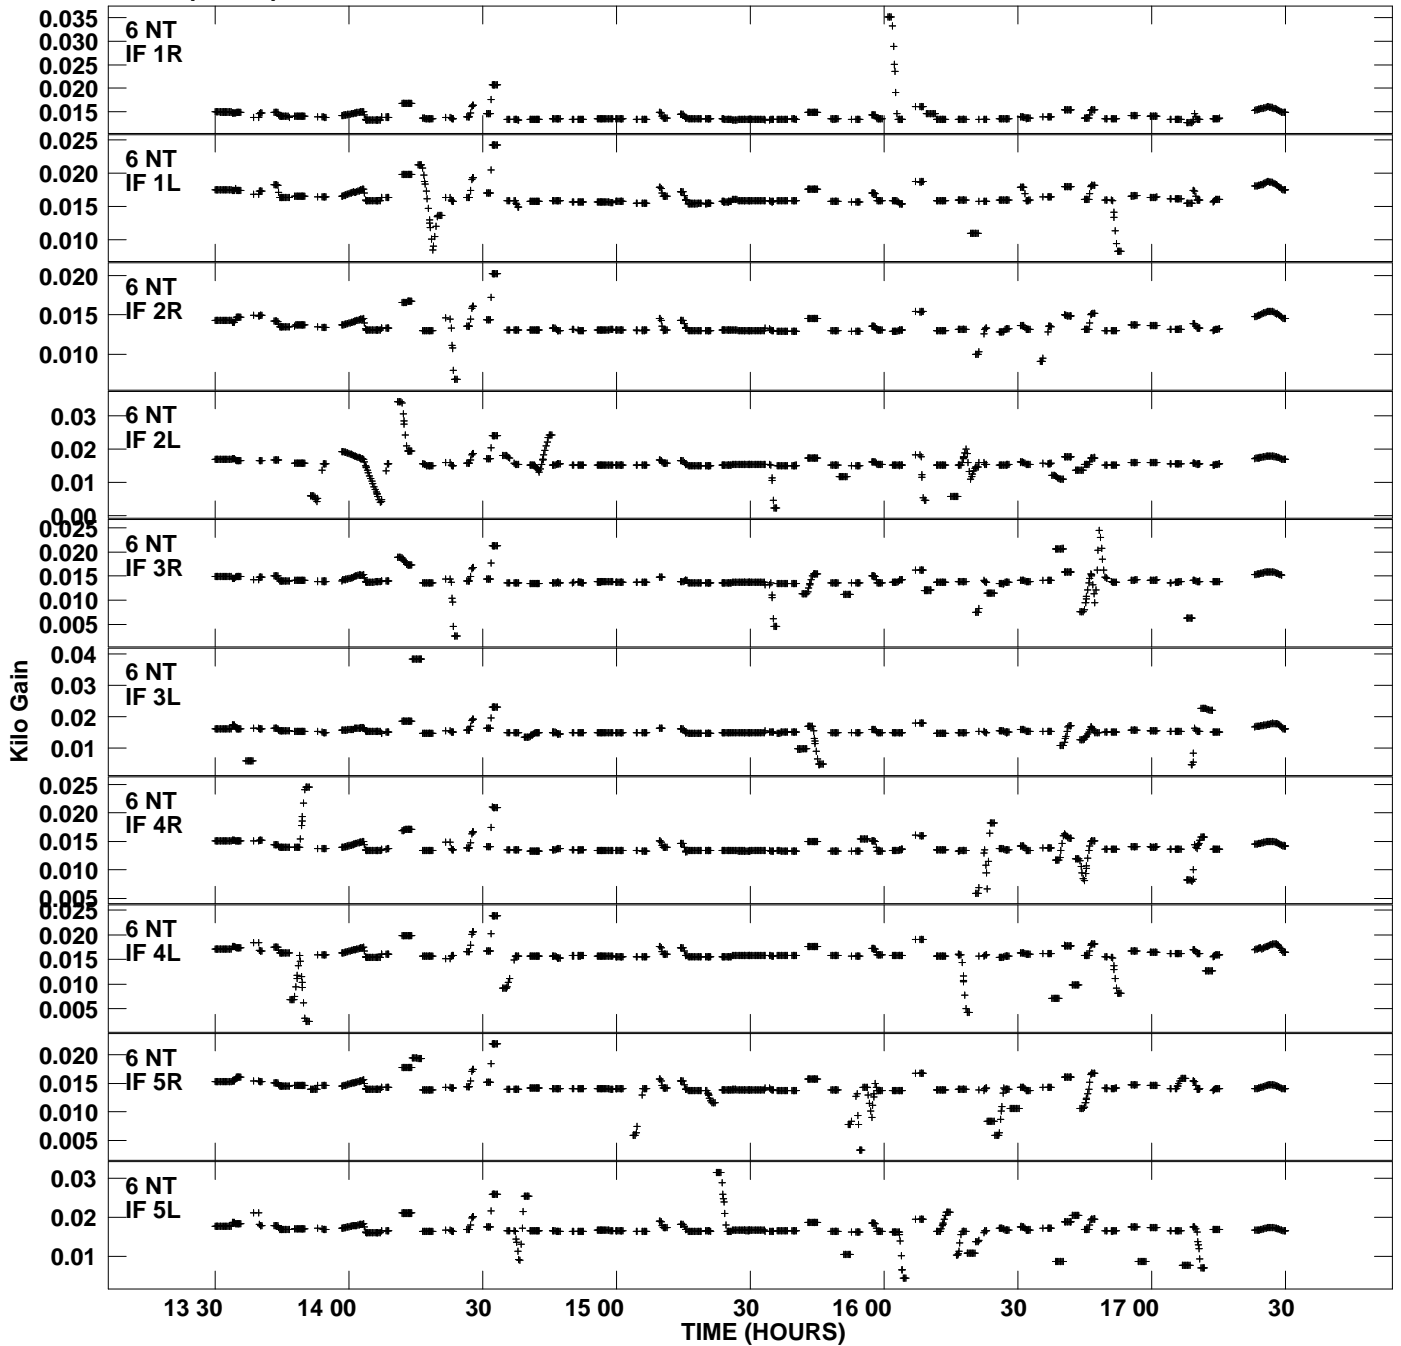

Plot file version 1 created 03-AUG-2012 18:04:41
Gain amp vs UTC time for EP075C.TMP.1
CL 4 Rpol & Lpol IF 1 - 8

Plot file version 2 created 03-AUG-2012 18:04:41
Gain amp vs UTC time for EP075C.TMP.1
CL 4 Rpol & Lpol IF 1 - 8

Plot file version 3 created 03-AUG-2012 18:04:41
Gain amp vs UTC time for EP075C.TMP.1
CL 4 Rpol & Lpol IF 1 - 8

Plot file version 5 created 03-AUG-2012 18:04:41
Gain amp vs UTC time for EP075C.TMP.1
CL 4 Rpol & Lpol IF 1 - 8

Plot file version 6 created 03-AUG-2012 18:04:41
Gain amp vs UTC time for EP075C.TMP.1
CL 4 Rpol & Lpol IF 1 - 8

Plot file version 7 created 03-AUG-2012 18:04:41
Gain amp vs UTC time for EP075C.TMP.1
CL 4 Rpol & Lpol IF 1 - 8

Plot file version 8 created 03-AUG-2012 18:04:41
Gain amp vs UTC time for EP075C.TMP.1
CL 4 Rpol & Lpol IF 1 - 8

Plot file version 9 created 03-AUG-2012 18:04:41
Gain amp vs UTC time for EP075C.TMP.1
CL 4 Rpol & Lpol IF 1 - 8