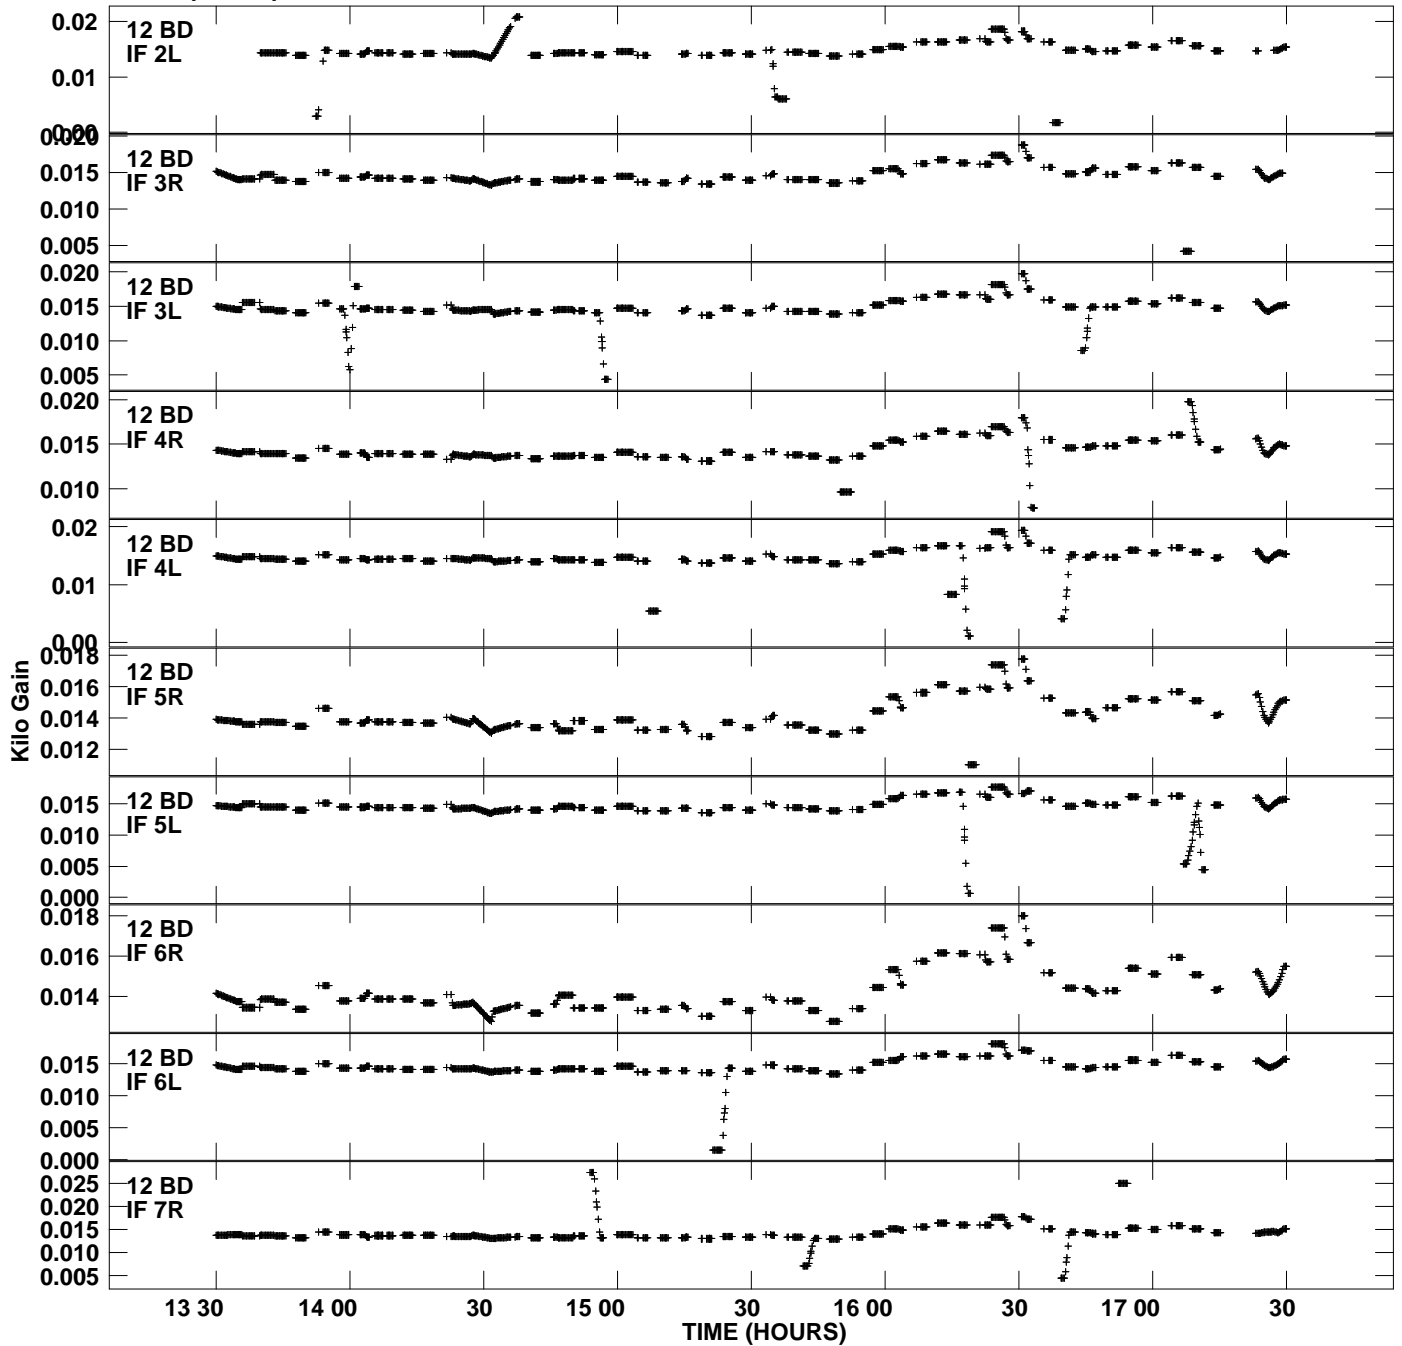

Plot file version 16 created 03-AUG-2012 18:04:41
Gain amp vs UTC time for EP075C.TMP.1
CL 4 Rpol & Lpol IF 1 - 8