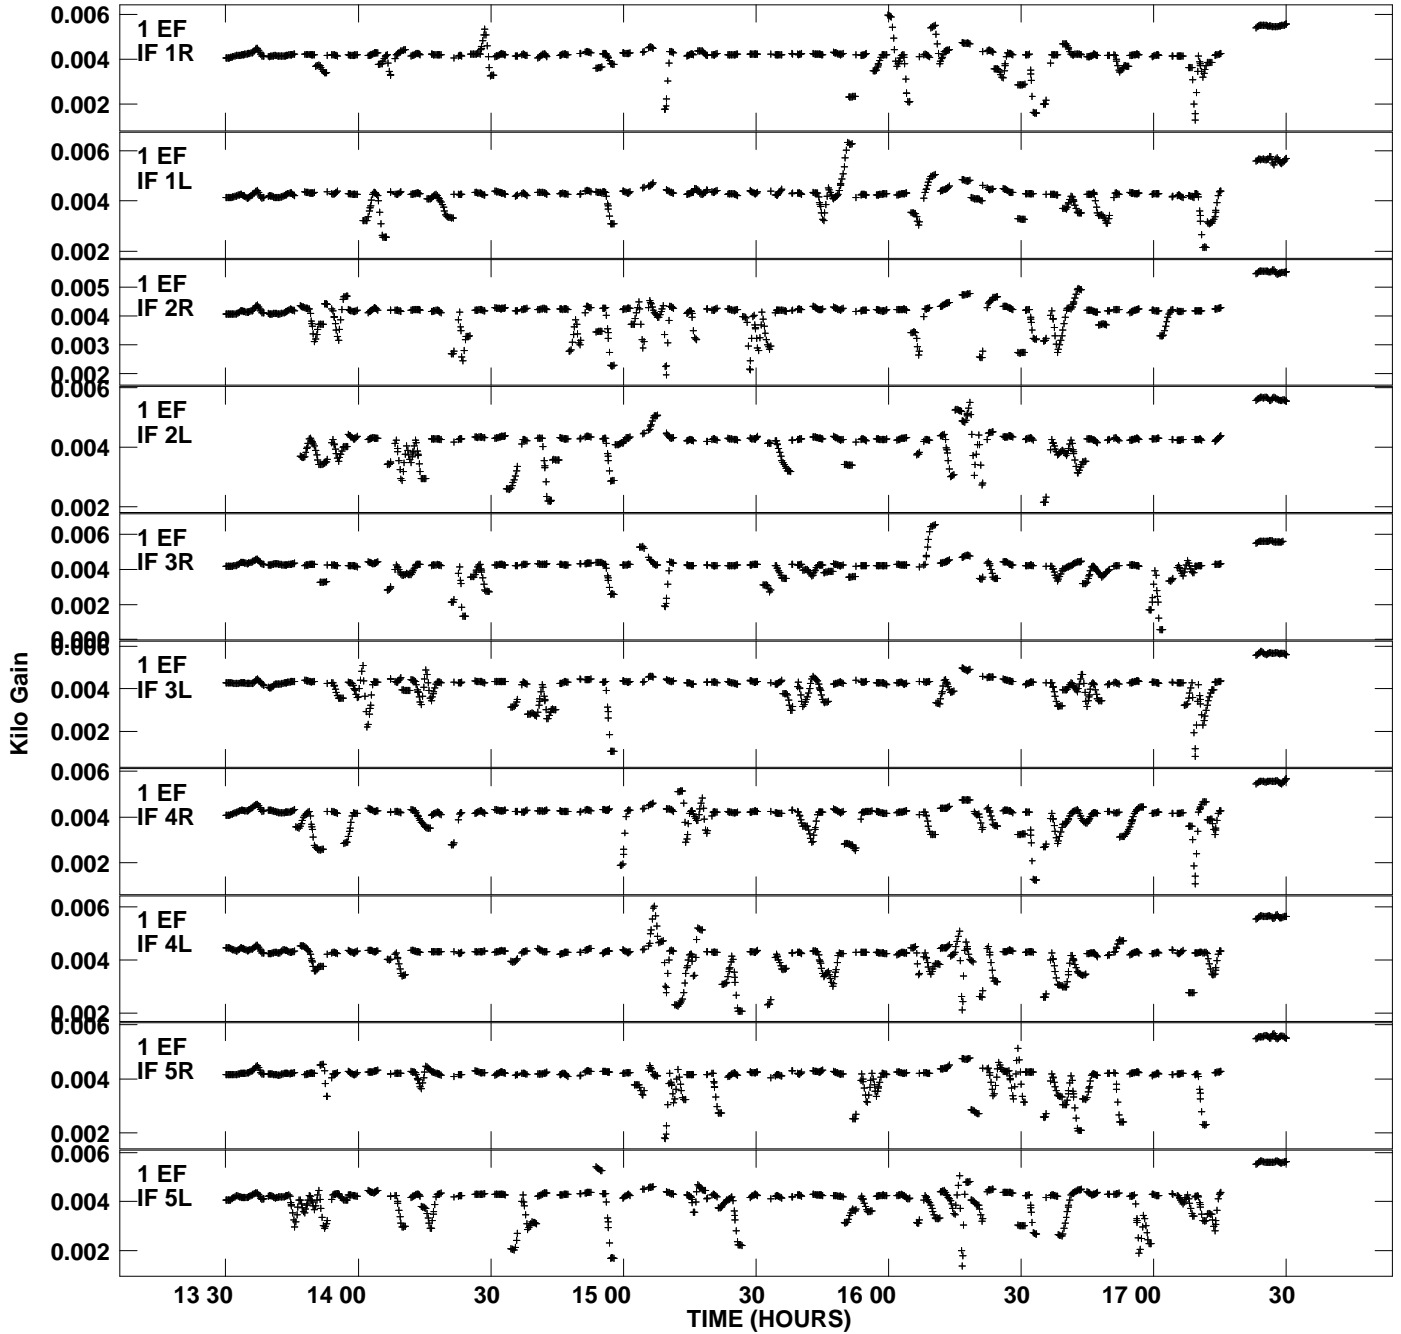

Plot file version 1 created 03-AUG-2012 18:04:41
Gain amp vs UTC time for EP075C.TMP.1
CL 4 Rpol & Lpol IF 1 - 8

Plot file version 2 created 03-AUG-2012 18:04:41
Gain amp vs UTC time for EP075C.TMP.1
CL 4 Rpol & Lpol IF 1 - 8

Plot file version 3 created 03-AUG-2012 18:04:41
Gain amp vs UTC time for EP075C.TMP.1
CL 4 Rpol & Lpol IF 1 - 8

Plot file version 5 created 03-AUG-2012 18:04:41
Gain amp vs UTC time for EP075C.TMP.1
CL 4 Rpol & Lpol IF 1 - 8

Plot file version 6 created 03-AUG-2012 18:04:41
Gain amp vs UTC time for EP075C.TMP.1
CL 4 Rpol & Lpol IF 1 - 8

Plot file version 7 created 03-AUG-2012 18:04:41
Gain amp vs UTC time for EP075C.TMP.1
CL 4 Rpol & Lpol IF 1 - 8

Plot file version 8 created 03-AUG-2012 18:04:41
Gain amp vs UTC time for EP075C.TMP.1
CL 4 Rpol & Lpol IF 1 - 8

Plot file version 9 created 03-AUG-2012 18:04:41
Gain amp vs UTC time for EP075C.TMP.1
CL 4 Rpol & Lpol IF 1 - 8