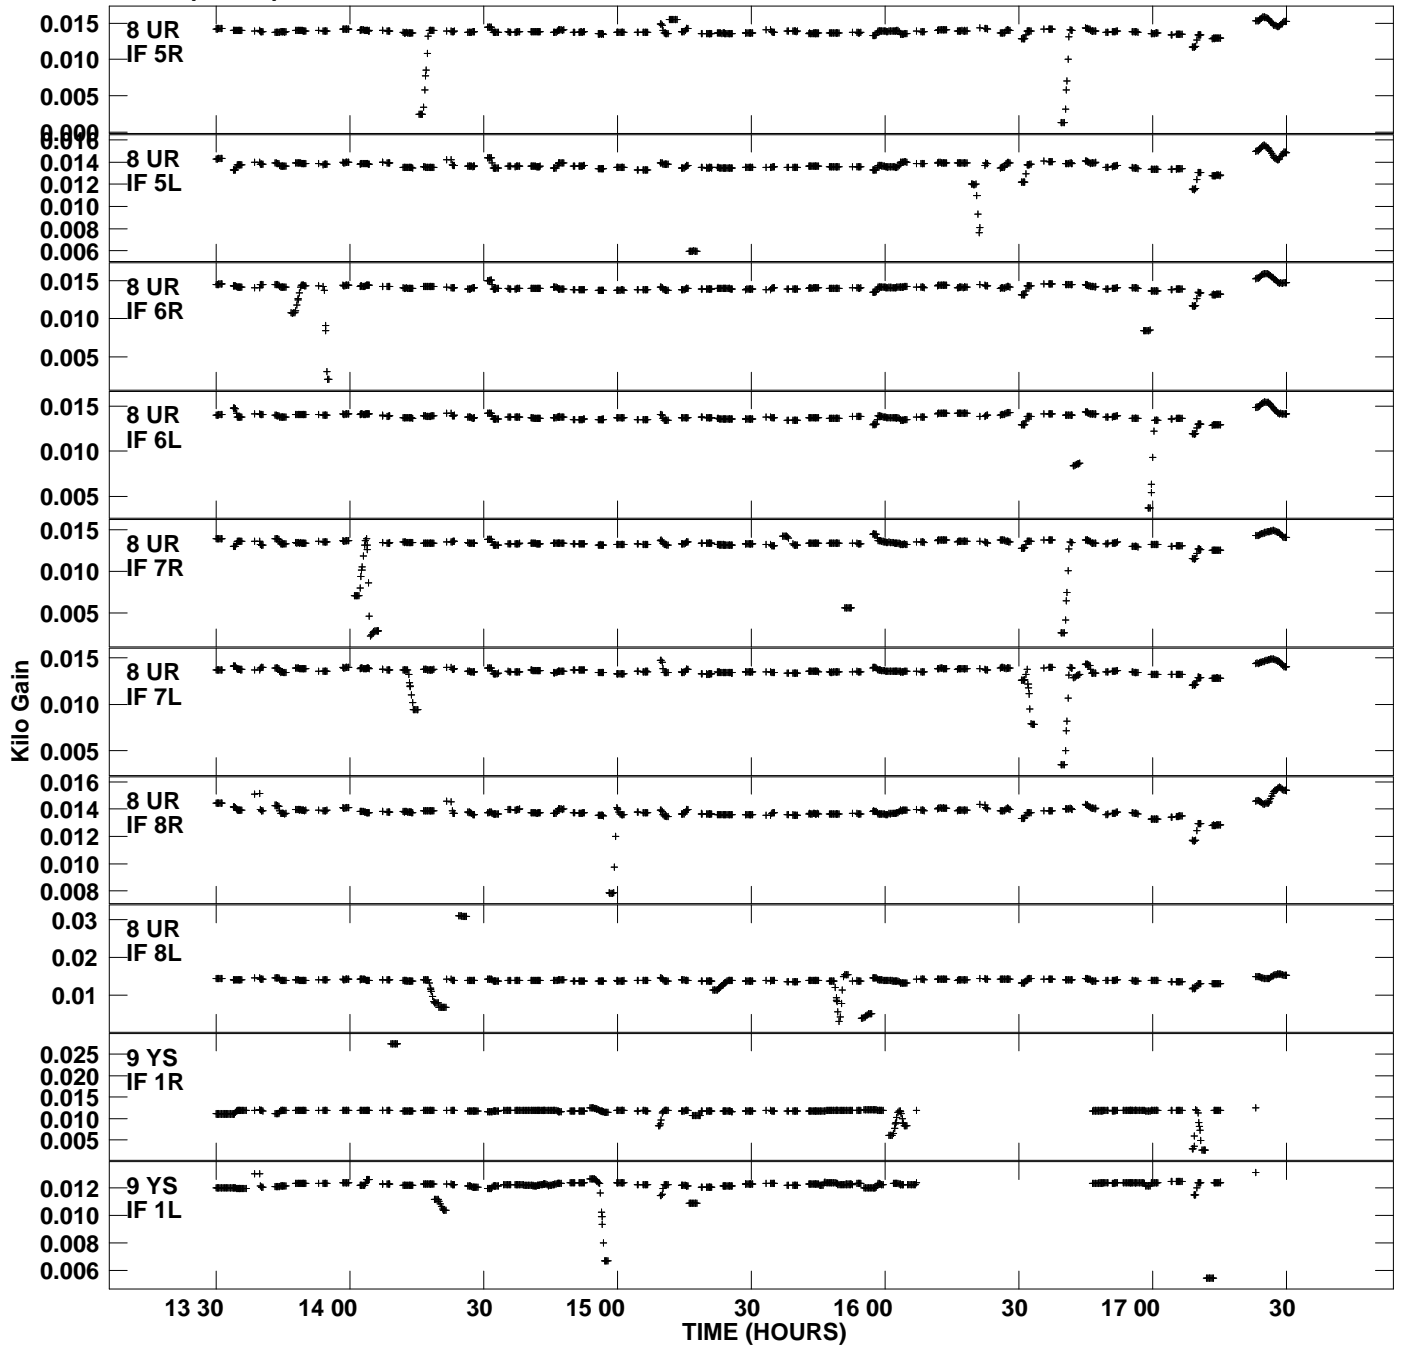

Plot file version 6 created 03-AUG-2012 18:04:41
Gain amp vs UTC time for EP075C.TMP.1
CL 4 Rpol & Lpol IF 1 - 8

Plot file version 7 created 03-AUG-2012 18:04:41
Gain amp vs UTC time for EP075C.TMP.1
CL 4 Rpol & Lpol IF 1 - 8

Plot file version 8 created 03-AUG-2012 18:04:41
Gain amp vs UTC time for EP075C.TMP.1
CL 4 Rpol & Lpol IF 1 - 8

Plot file version 9 created 03-AUG-2012 18:04:41
Gain amp vs UTC time for EP075C.TMP.1
CL 4 Rpol & Lpol IF 1 - 8

Plot file version 10 created 03-AUG-2012 18:04:41
Gain amp vs UTC time for EP075C.TMP.1
CL 4 Rpol & Lpol IF 1 - 8

Plot file version 11 created 03-AUG-2012 18:04:41
Gain amp vs UTC time for EP075C.TMP.1
CL 4 Rpol & Lpol IF 1 - 8

Plot file version 12 created 03-AUG-2012 18:04:41
Gain amp vs UTC time for EP075C.TMP.1
CL 4 Rpol & Lpol IF 1 - 8

Plot file version 13 created 03-AUG-2012 18:04:41
Gain amp vs UTC time for EP075C.TMP.1
CL 4 Rpol & Lpol IF 1 - 8