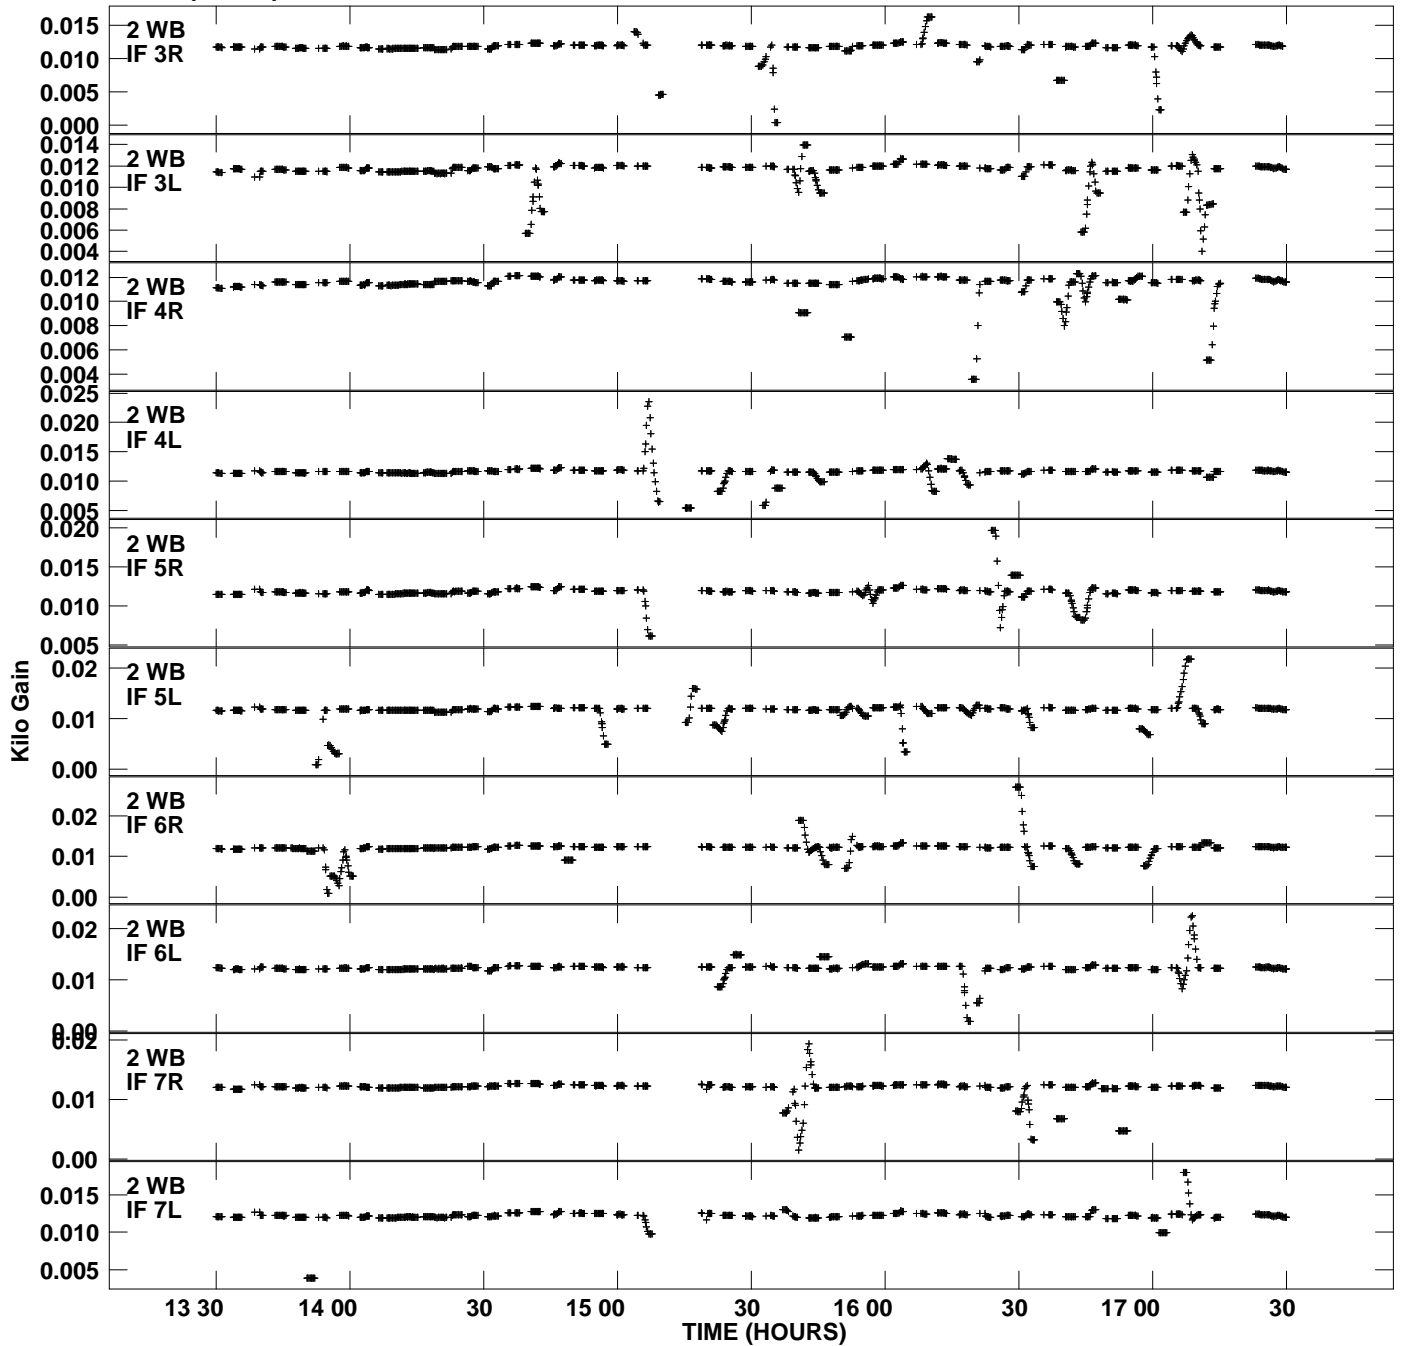

Plot file version 1 created 03-AUG-2012 18:04:41
Gain amp vs UTC time for EP075C.TMP.1
CL 4 Rpol & Lpol IF 1 - 8

Plot file version 2 created 03-AUG-2012 18:04:41
Gain amp vs UTC time for EP075C.TMP.1
CL 4 Rpol & Lpol IF 1 - 8

Plot file version 3 created 03-AUG-2012 18:04:41
Gain amp vs UTC time for EP075C.TMP.1
CL 4 Rpol & Lpol IF 1 - 8

Plot file version 5 created 03-AUG-2012 18:04:41
Gain amp vs UTC time for EP075C.TMP.1
CL 4 Rpol & Lpol IF 1 - 8

Plot file version 6 created 03-AUG-2012 18:04:41
Gain amp vs UTC time for EP075C.TMP.1
CL 4 Rpol & Lpol IF 1 - 8

Plot file version 7 created 03-AUG-2012 18:04:41
Gain amp vs UTC time for EP075C.TMP.1
CL 4 Rpol & Lpol IF 1 - 8

Plot file version 10 created 03-AUG-2012 18:04:41
Gain amp vs UTC time for EP075C.TMP.1
CL 4 Rpol & Lpol IF 1 - 8

Plot file version 11 created 03-AUG-2012 18:04:41
Gain amp vs UTC time for EP075C.TMP.1
CL 4 Rpol & Lpol IF 1 - 8