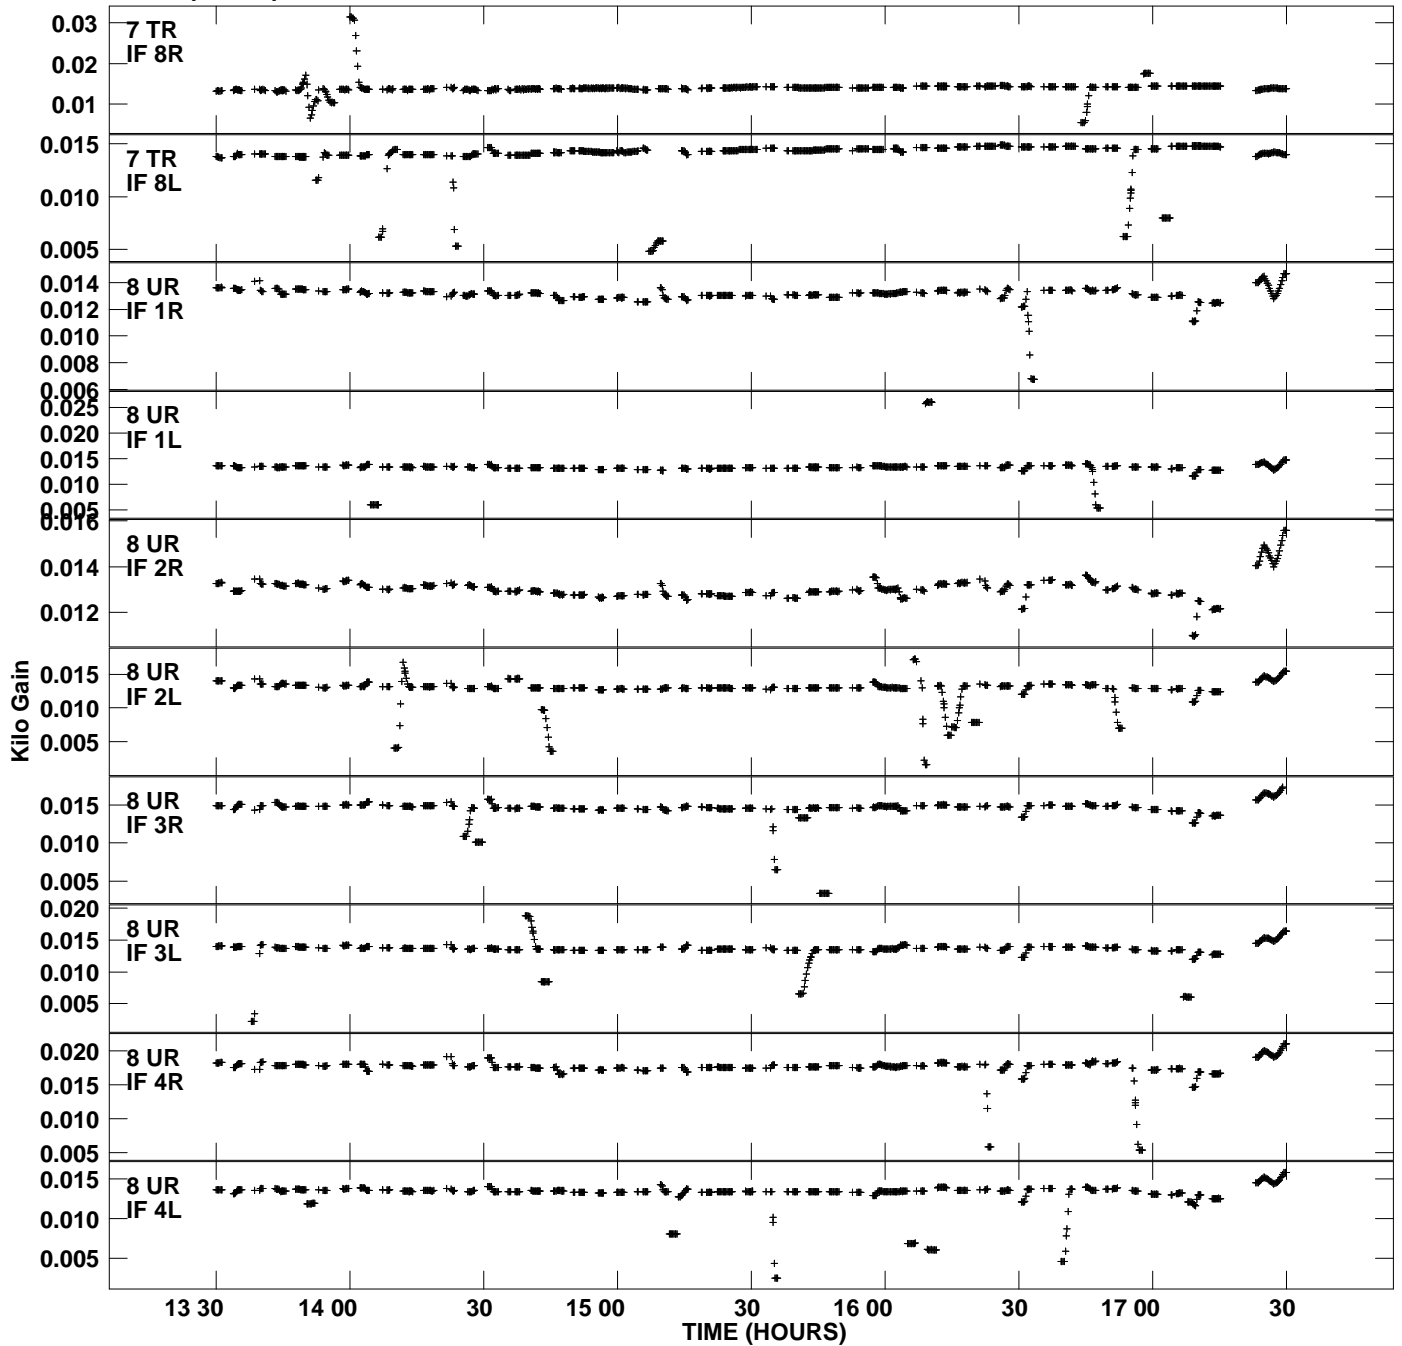

Plot file version 6 created 03-AUG-2012 18:04:41
Gain amp vs UTC time for EP075C.TMP.1
CL 4 Rpol & Lpol IF 1 - 8

Plot file version 7 created 03-AUG-2012 18:04:41
Gain amp vs UTC time for EP075C.TMP.1
CL 4 Rpol & Lpol IF 1 - 8

Plot file version 8 created 03-AUG-2012 18:04:41
Gain amp vs UTC time for EP075C.TMP.1
CL 4 Rpol & Lpol IF 1 - 8

Plot file version 9 created 03-AUG-2012 18:04:41
Gain amp vs UTC time for EP075C.TMP.1
CL 4 Rpol & Lpol IF 1 - 8

Plot file version 10 created 03-AUG-2012 18:04:41
Gain amp vs UTC time for EP075C.TMP.1
CL 4 Rpol & Lpol IF 1 - 8

Plot file version 11 created 03-AUG-2012 18:04:41
Gain amp vs UTC time for EP075C.TMP.1
CL 4 Rpol & Lpol IF 1 - 8

Plot file version 12 created 03-AUG-2012 18:04:41
Gain amp vs UTC time for EP075C.TMP.1
CL 4 Rpol & Lpol IF 1 - 8

Plot file version 13 created 03-AUG-2012 18:04:41
Gain amp vs UTC time for EP075C.TMP.1
CL 4 Rpol & Lpol IF 1 - 8