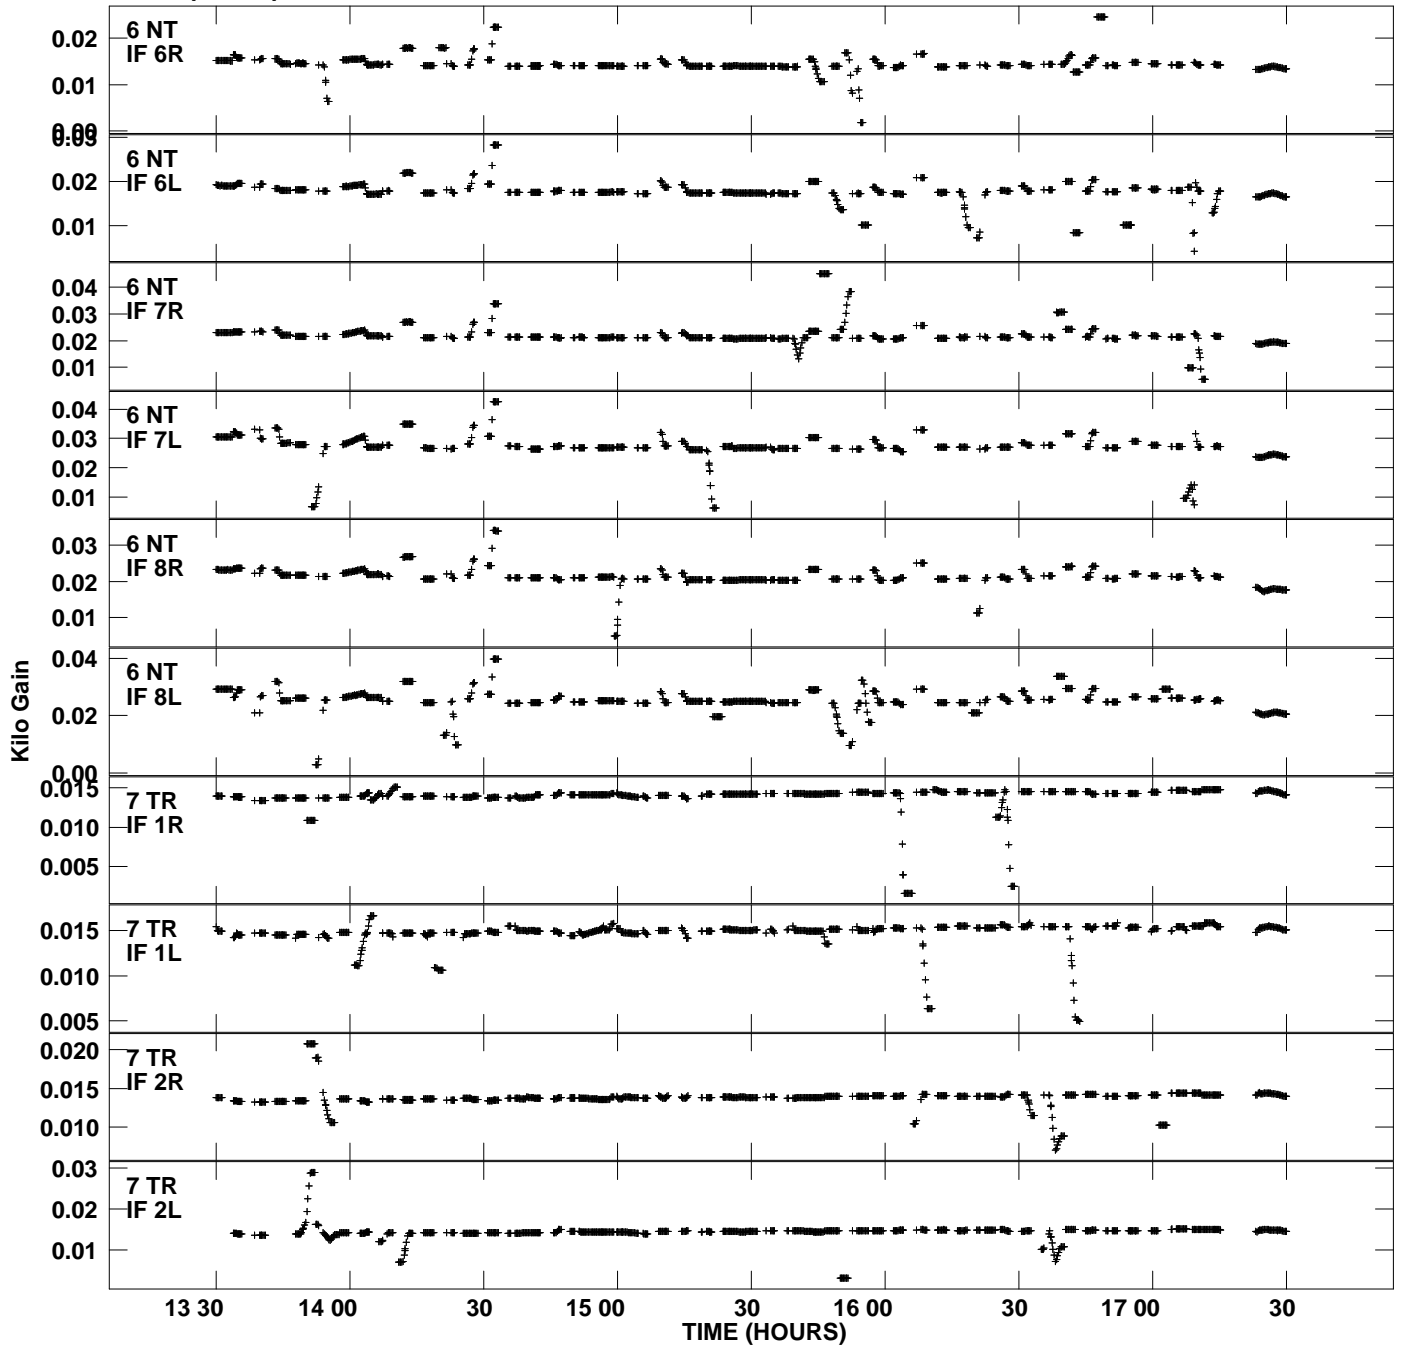

Plot file version 3 created 03-AUG-2012 18:04:41
Gain amp vs UTC time for EP075C.TMP.1
CL 4 Rpol & Lpol IF 1 - 8

Plot file version 5 created 03-AUG-2012 18:04:41
Gain amp vs UTC time for EP075C.TMP.1
CL 4 Rpol & Lpol IF 1 - 8

Plot file version 6 created 03-AUG-2012 18:04:41
Gain amp vs UTC time for EP075C.TMP.1
CL 4 Rpol & Lpol IF 1 - 8

Plot file version 7 created 03-AUG-2012 18:04:41
Gain amp vs UTC time for EP075C.TMP.1
CL 4 Rpol & Lpol IF 1 - 8

Plot file version 8 created 03-AUG-2012 18:04:41
Gain amp vs UTC time for EP075C.TMP.1
CL 4 Rpol & Lpol IF 1 - 8

Plot file version 9 created 03-AUG-2012 18:04:41
Gain amp vs UTC time for EP075C.TMP.1
CL 4 Rpol & Lpol IF 1 - 8

Plot file version 10 created 03-AUG-2012 18:04:41
Gain amp vs UTC time for EP075C.TMP.1
CL 4 Rpol & Lpol IF 1 - 8

Plot file version 11 created 03-AUG-2012 18:04:41
Gain amp vs UTC time for EP075C.TMP.1
CL 4 Rpol & Lpol IF 1 - 8