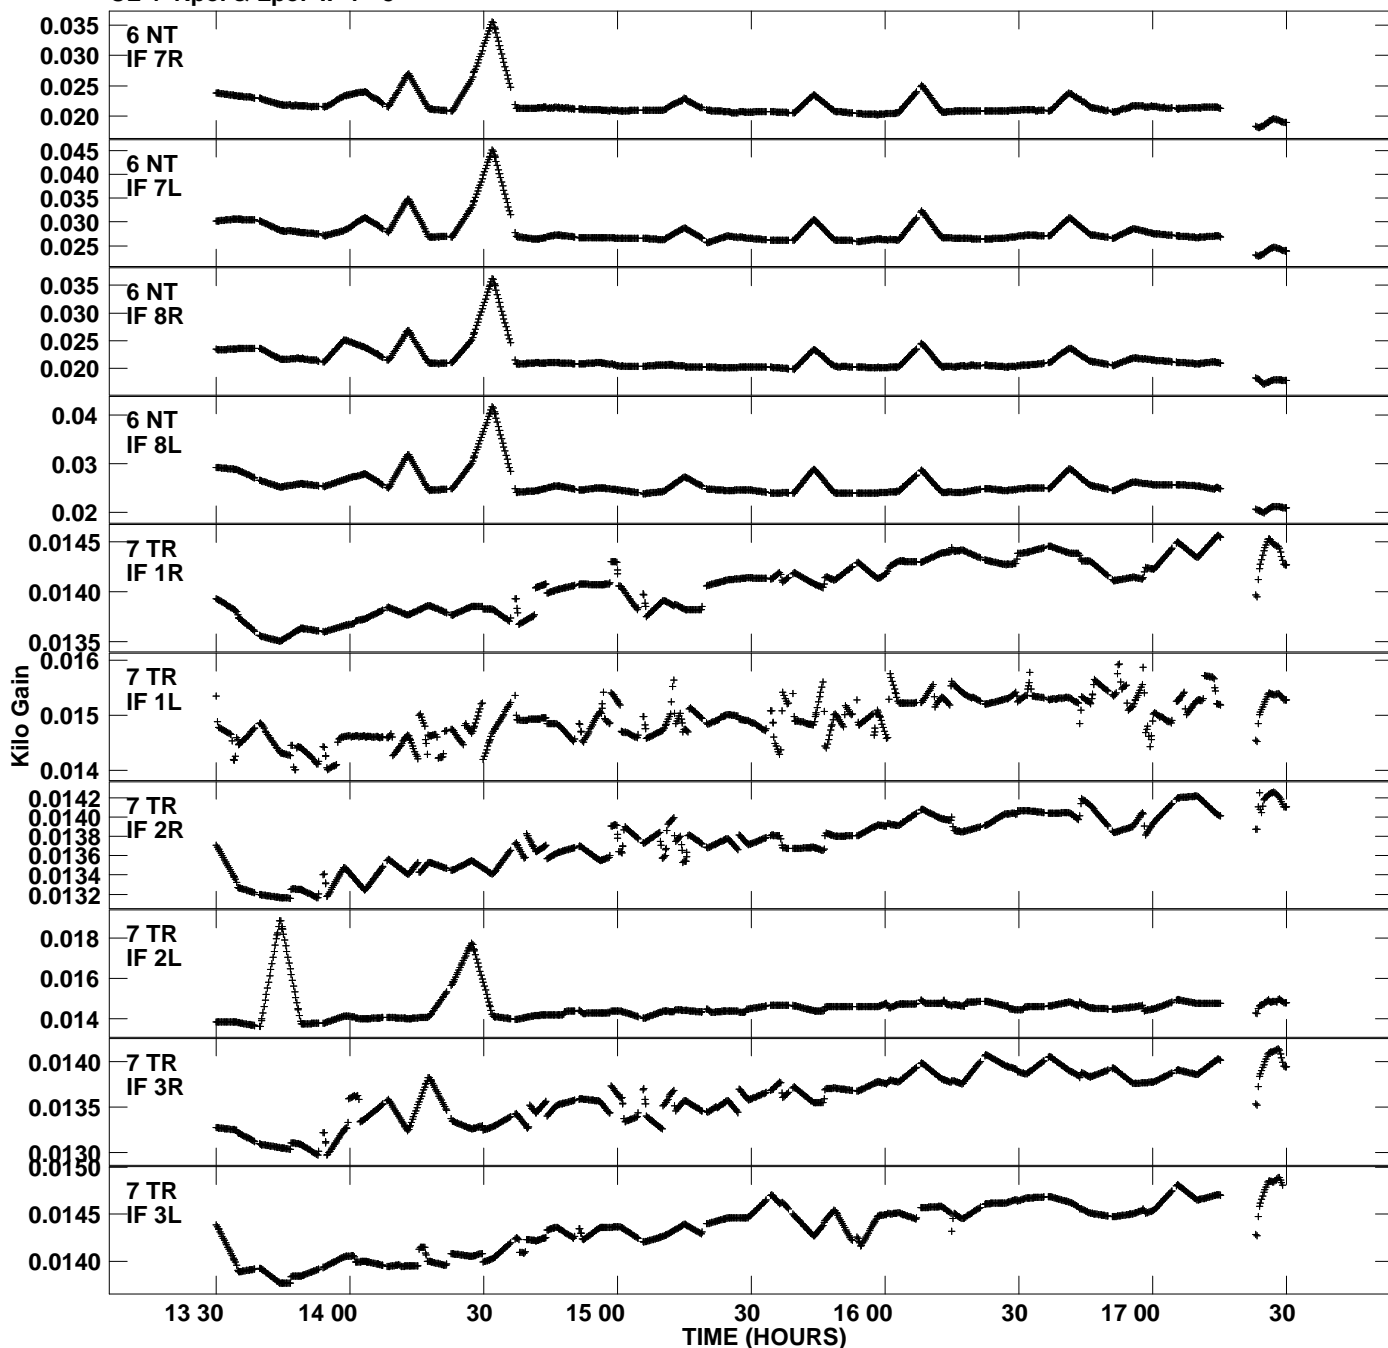

Plot file version 3 created 24-SEP-2012 15:59:28
Gain amp vs UTC time for EP075C_3.TMP.1
CL 4 Rpol & Lpol IF 1 - 8

Plot file version 4 created 24-SEP-2012 15:59:28
 Gain amp vs UTC time for EP075C_3.TMP.1
 CL 4 Rpol & Lpol IF 1 - 8

Plot file version 5 created 24-SEP-2012 15:59:28
Gain amp vs UTC time for EP075C_3.TMP.1
CL 4 Rpol & Lpol IF 1 - 8

Plot file version 6 created 24-SEP-2012 15:59:28
Gain amp vs UTC time for EP075C_3.TMP.1
CL 4 Rpol & Lpol IF 1 - 8

Plot file version 7 created 24-SEP-2012 15:59:28
Gain amp vs UTC time for EP075C_3.TMP.1
CL 4 Rpol & Lpol IF 1 - 8

Plot file version 8 created 24-SEP-2012 15:59:28
Gain amp vs UTC time for EP075C_3.TMP.1
CL 4 Rpol & Lpol IF 1 - 8

Plot file version 9 created 24-SEP-2012 15:59:28
Gain amp vs UTC time for EP075C_3.TMP.1
CL 4 Rpol & Lpol IF 1 - 8

Plot file version 10 created 24-SEP-2012 15:59:28
Gain amp vs UTC time for EP075C_3.TMP.1
CL 4 Rpol & Lpol IF 1 - 8