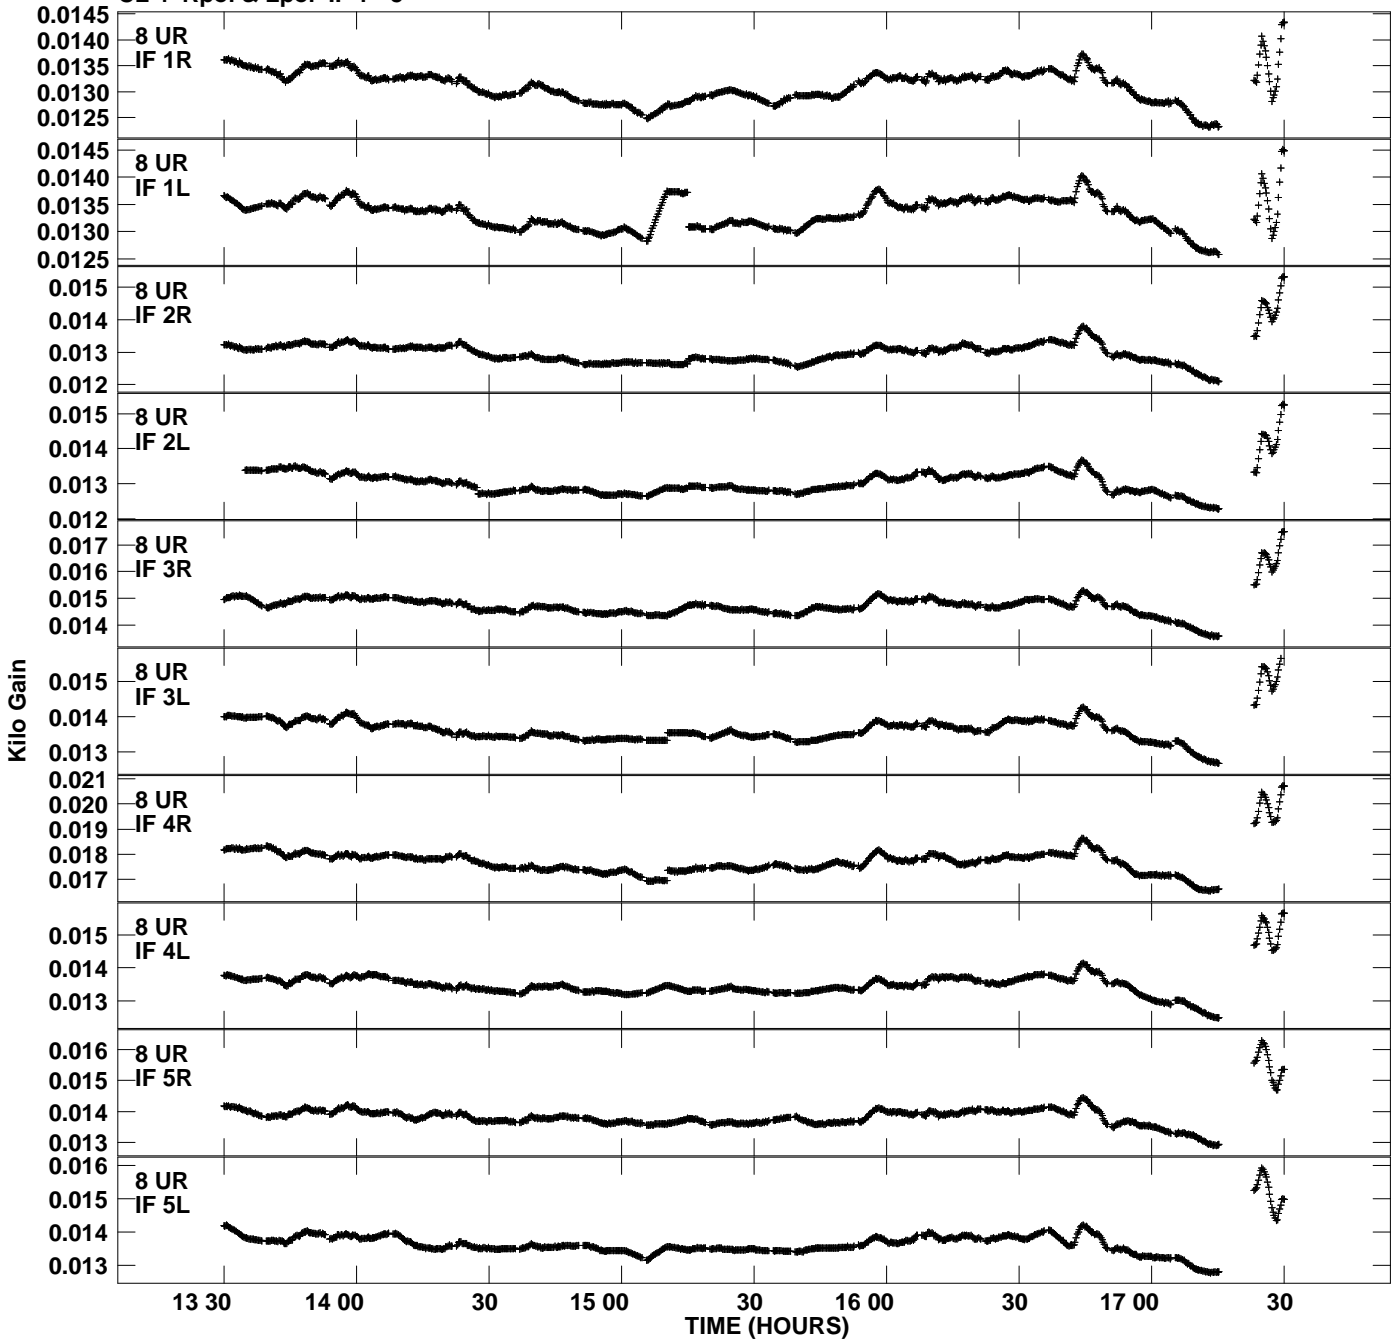

Plot file version 11 created 24-SEP-2012 15:59:28
Gain amp vs UTC time for EP075C_3.TMP.1
CL 4 Rpol & Lpol IF 1 - 8