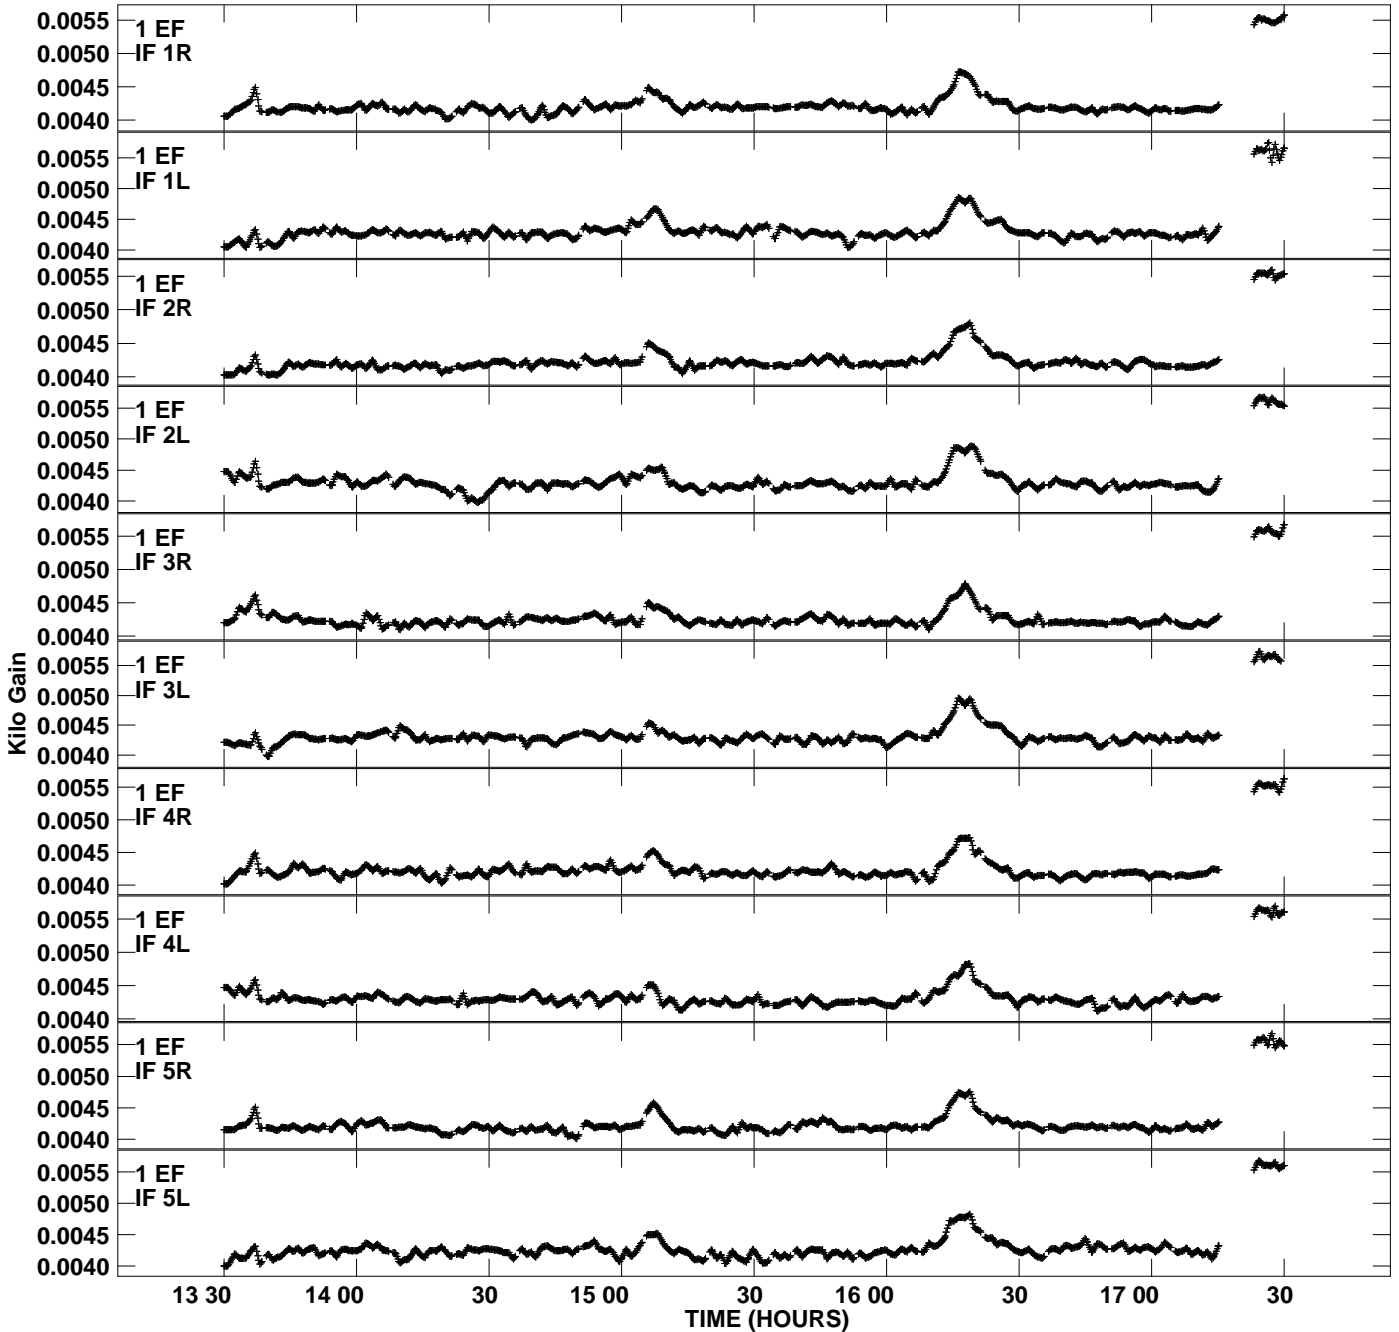

Plot file version 1 created 24-SEP-2012 15:59:28
Gain amp vs UTC time for EP075C_3.TMP.1
CL 4 Rpol & Lpol IF 1 - 8

Plot file version 2 created 24-SEP-2012 15:59:28
Gain amp vs UTC time for EP075C_3.TMP.1
CL 4 Rpol & Lpol IF 1 - 8

Plot file version 3 created 24-SEP-2012 15:59:28
Gain amp vs UTC time for EP075C_3.TMP.1
CL 4 Rpol & Lpol IF 1 - 8

Plot file version 4 created 24-SEP-2012 15:59:28
 Gain amp vs UTC time for EP075C_3.TMP.1
 CL 4 Rpol & Lpol IF 1 - 8

Plot file version 5 created 24-SEP-2012 15:59:28
Gain amp vs UTC time for EP075C_3.TMP.1
CL 4 Rpol & Lpol IF 1 - 8

Plot file version 6 created 24-SEP-2012 15:59:28
Gain amp vs UTC time for EP075C_3.TMP.1
CL 4 Rpol & Lpol IF 1 - 8

Plot file version 7 created 24-SEP-2012 15:59:28
Gain amp vs UTC time for EP075C_3.TMP.1
CL 4 Rpol & Lpol IF 1 - 8

Plot file version 8 created 24-SEP-2012 15:59:28
Gain amp vs UTC time for EP075C_3.TMP.1
CL 4 Rpol & Lpol IF 1 - 8