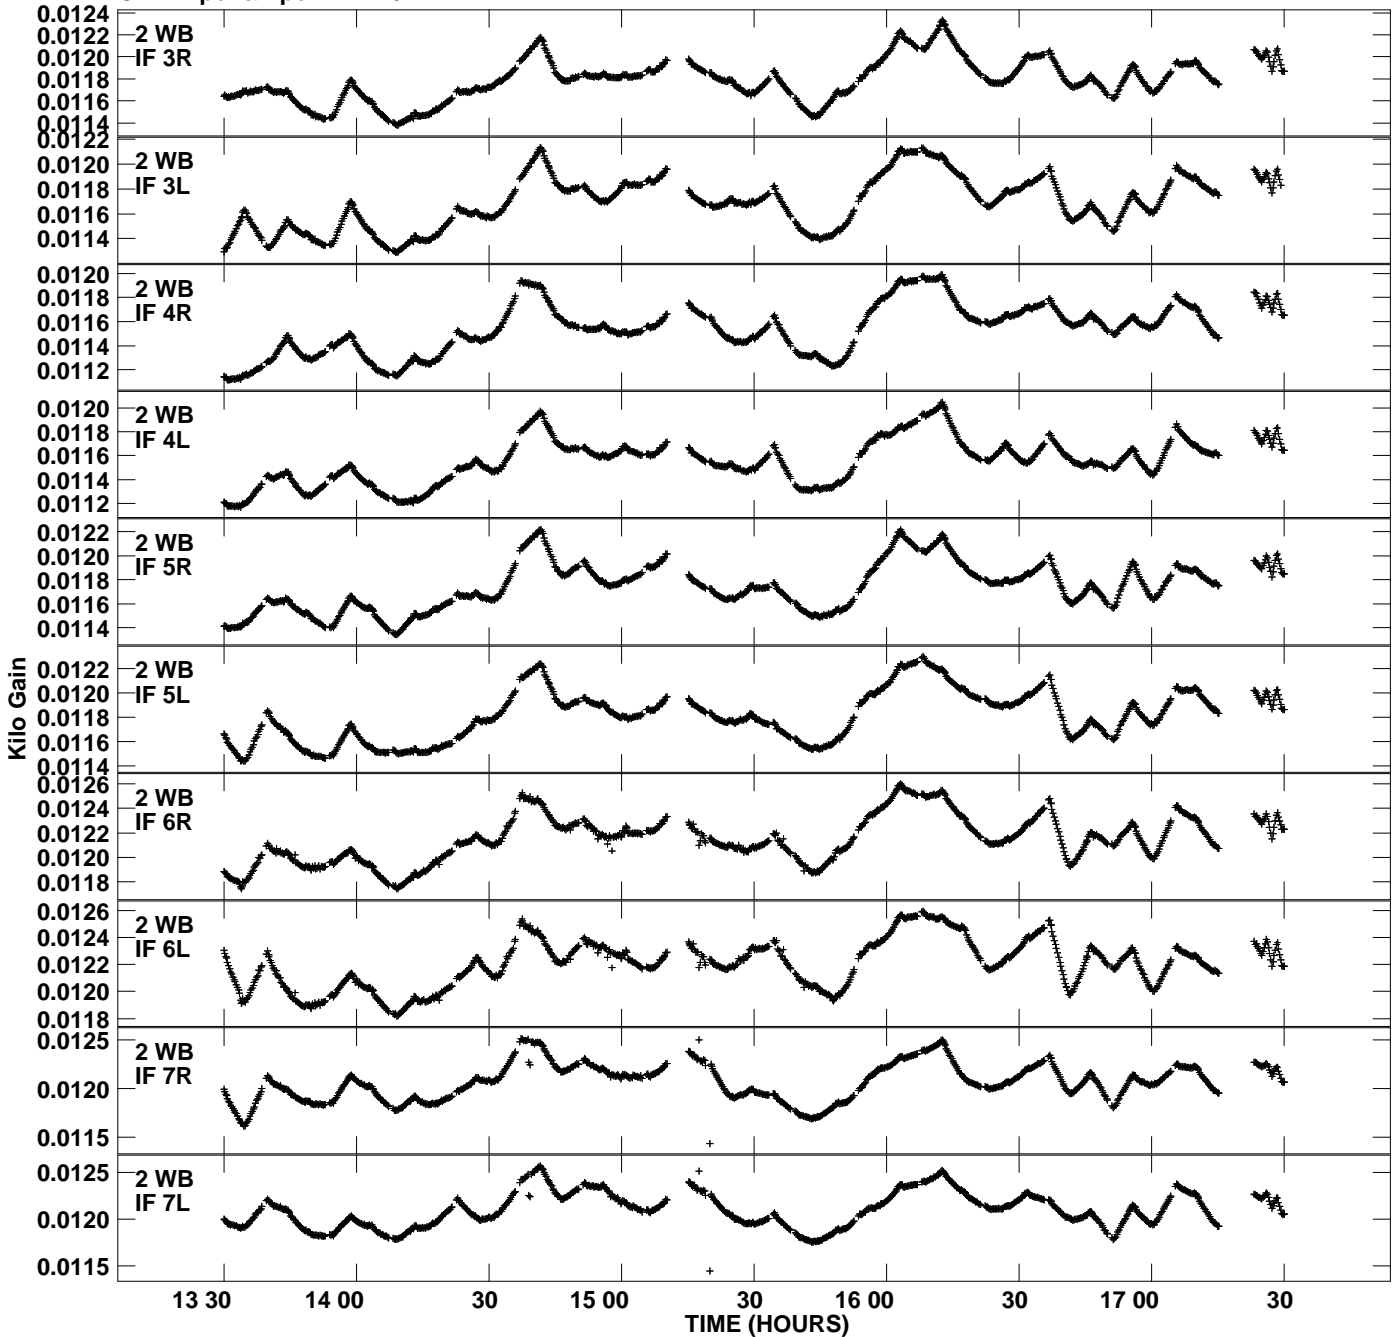

Plot file version 1 created 24-SEP-2012 15:59:28
Gain amp vs UTC time for EP075C_3.TMP.1
CL 4 Rpol & Lpol IF 1 - 8

Plot file version 2 created 24-SEP-2012 15:59:28
Gain amp vs UTC time for EP075C_3.TMP.1
CL 4 Rpol & Lpol IF 1 - 8

Plot file version 3 created 24-SEP-2012 15:59:28
Gain amp vs UTC time for EP075C_3.TMP.1
CL 4 Rpol & Lpol IF 1 - 8

Plot file version 4 created 24-SEP-2012 15:59:28
 Gain amp vs UTC time for EP075C_3.TMP.1
 CL 4 Rpol & Lpol IF 1 - 8

Plot file version 5 created 24-SEP-2012 15:59:28
Gain amp vs UTC time for EP075C_3.TMP.1
CL 4 Rpol & Lpol IF 1 - 8

Plot file version 6 created 24-SEP-2012 15:59:28
Gain amp vs UTC time for EP075C_3.TMP.1
CL 4 Rpol & Lpol IF 1 - 8

Plot file version 7 created 24-SEP-2012 15:59:28
Gain amp vs UTC time for EP075C_3.TMP.1
CL 4 Rpol & Lpol IF 1 - 8

Plot file version 8 created 24-SEP-2012 15:59:28
Gain amp vs UTC time for EP075C_3.TMP.1
CL 4 Rpol & Lpol IF 1 - 8