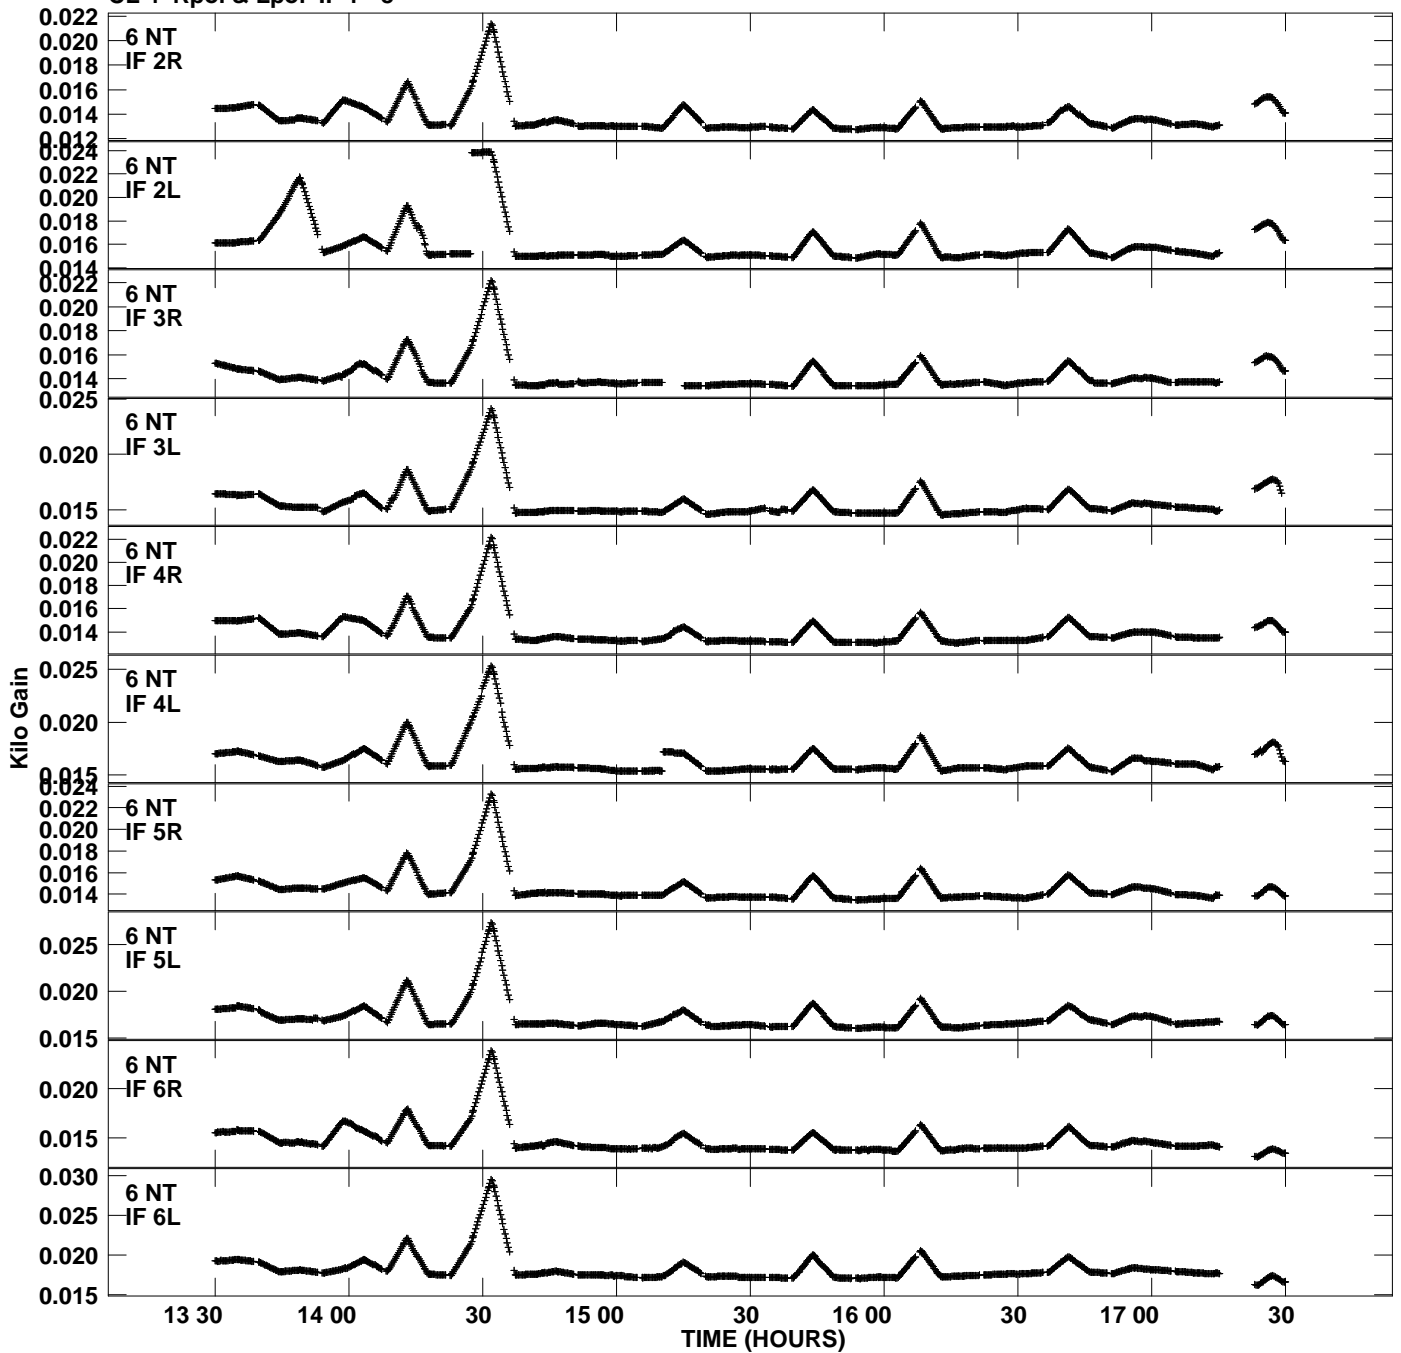

Plot file version 3 created 24-SEP-2012 15:59:28
Gain amp vs UTC time for EP075C_3.TMP.1
CL 4 Rpol & Lpol IF 1 - 8

Plot file version 4 created 24-SEP-2012 15:59:28
 Gain amp vs UTC time for EP075C_3.TMP.1
 CL 4 Rpol & Lpol IF 1 - 8

Plot file version 5 created 24-SEP-2012 15:59:28
Gain amp vs UTC time for EP075C_3.TMP.1
CL 4 Rpol & Lpol IF 1 - 8

Plot file version 6 created 24-SEP-2012 15:59:28
Gain amp vs UTC time for EP075C_3.TMP.1
CL 4 Rpol & Lpol IF 1 - 8

Plot file version 7 created 24-SEP-2012 15:59:28
Gain amp vs UTC time for EP075C_3.TMP.1
CL 4 Rpol & Lpol IF 1 - 8

Plot file version 8 created 24-SEP-2012 15:59:28
Gain amp vs UTC time for EP075C_3.TMP.1
CL 4 Rpol & Lpol IF 1 - 8

Plot file version 9 created 24-SEP-2012 15:59:28
Gain amp vs UTC time for EP075C_3.TMP.1
CL 4 Rpol & Lpol IF 1 - 8

Plot file version 10 created 24-SEP-2012 15:59:28
Gain amp vs UTC time for EP075C_3.TMP.1
CL 4 Rpol & Lpol IF 1 - 8