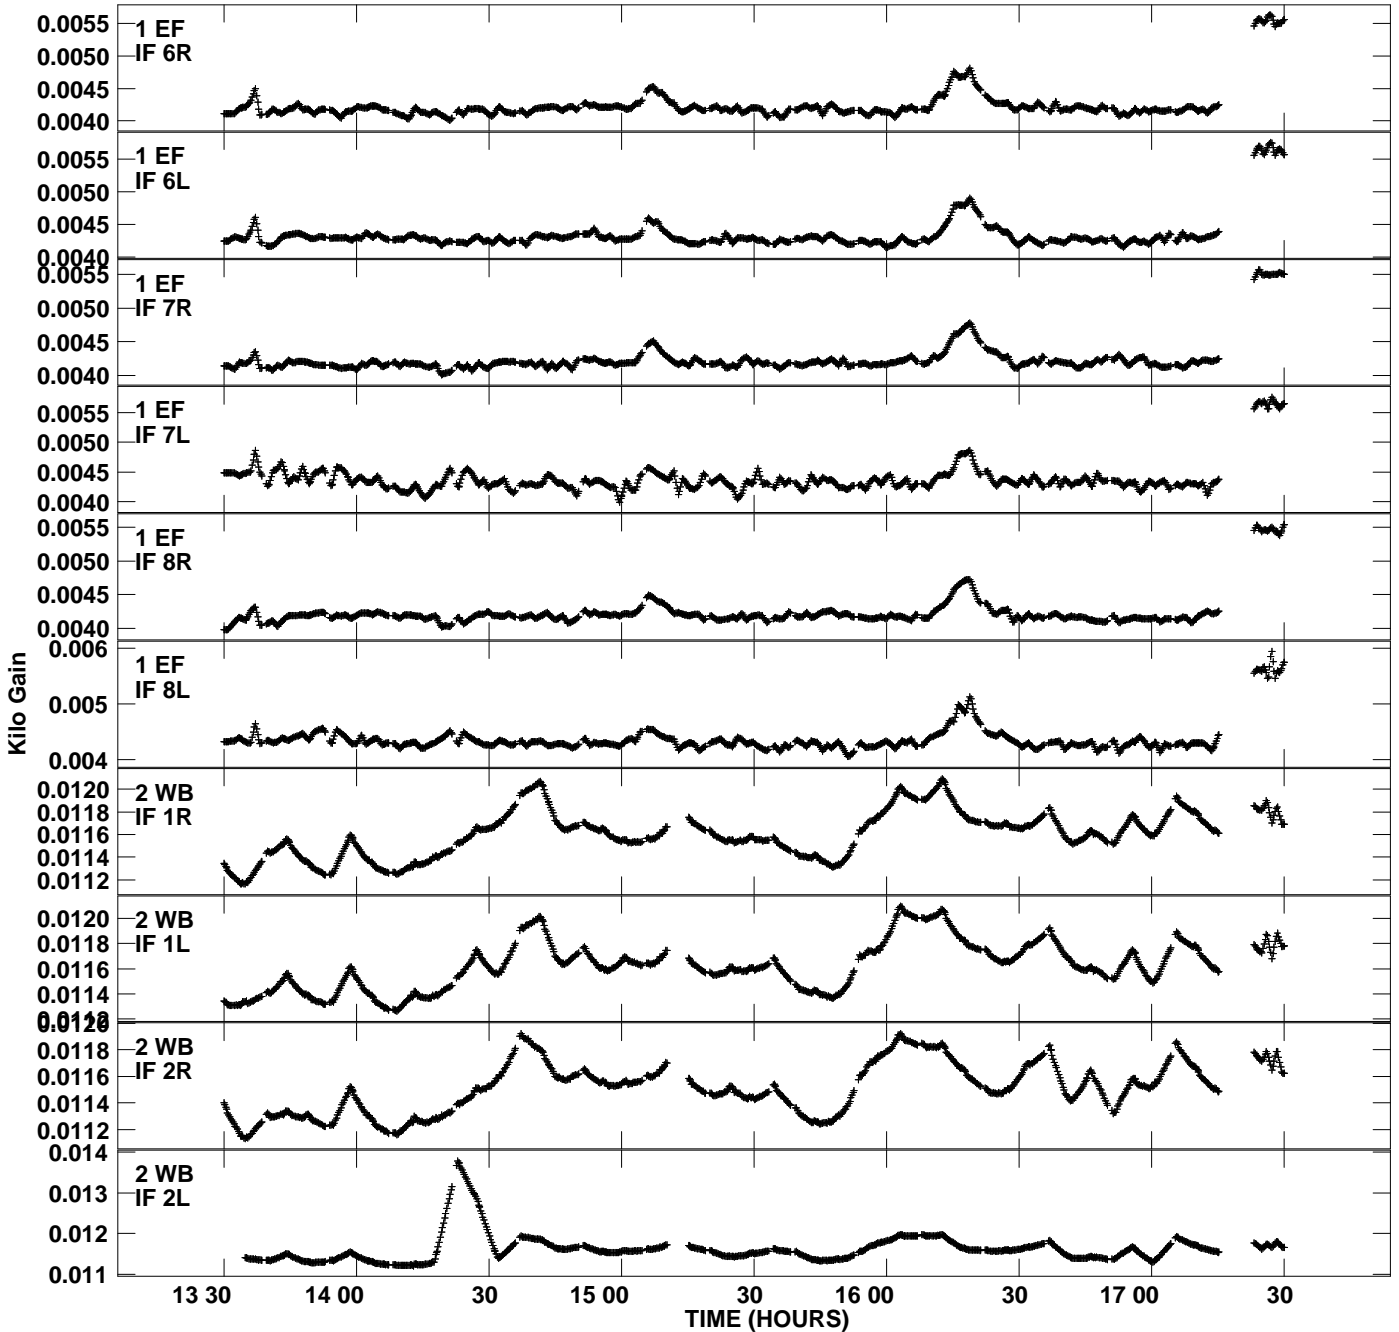

Plot file version 1 created 24-SEP-2012 15:59:28
Gain amp vs UTC time for EP075C_3.TMP.1
CL 4 Rpol & Lpol IF 1 - 8

Plot file version 2 created 24-SEP-2012 15:59:28
Gain amp vs UTC time for EP075C_3.TMP.1
CL 4 Rpol & Lpol IF 1 - 8

Plot file version 3 created 24-SEP-2012 15:59:28
Gain amp vs UTC time for EP075C_3.TMP.1
CL 4 Rpol & Lpol IF 1 - 8

Plot file version 4 created 24-SEP-2012 15:59:28
 Gain amp vs UTC time for EP075C_3.TMP.1
 CL 4 Rpol & Lpol IF 1 - 8

Plot file version 5 created 24-SEP-2012 15:59:28
Gain amp vs UTC time for EP075C_3.TMP.1
CL 4 Rpol & Lpol IF 1 - 8

Plot file version 6 created 24-SEP-2012 15:59:28
Gain amp vs UTC time for EP075C_3.TMP.1
CL 4 Rpol & Lpol IF 1 - 8

Plot file version 7 created 24-SEP-2012 15:59:28
Gain amp vs UTC time for EP075C_3.TMP.1
CL 4 Rpol & Lpol IF 1 - 8

Plot file version 8 created 24-SEP-2012 15:59:28
Gain amp vs UTC time for EP075C_3.TMP.1
CL 4 Rpol & Lpol IF 1 - 8