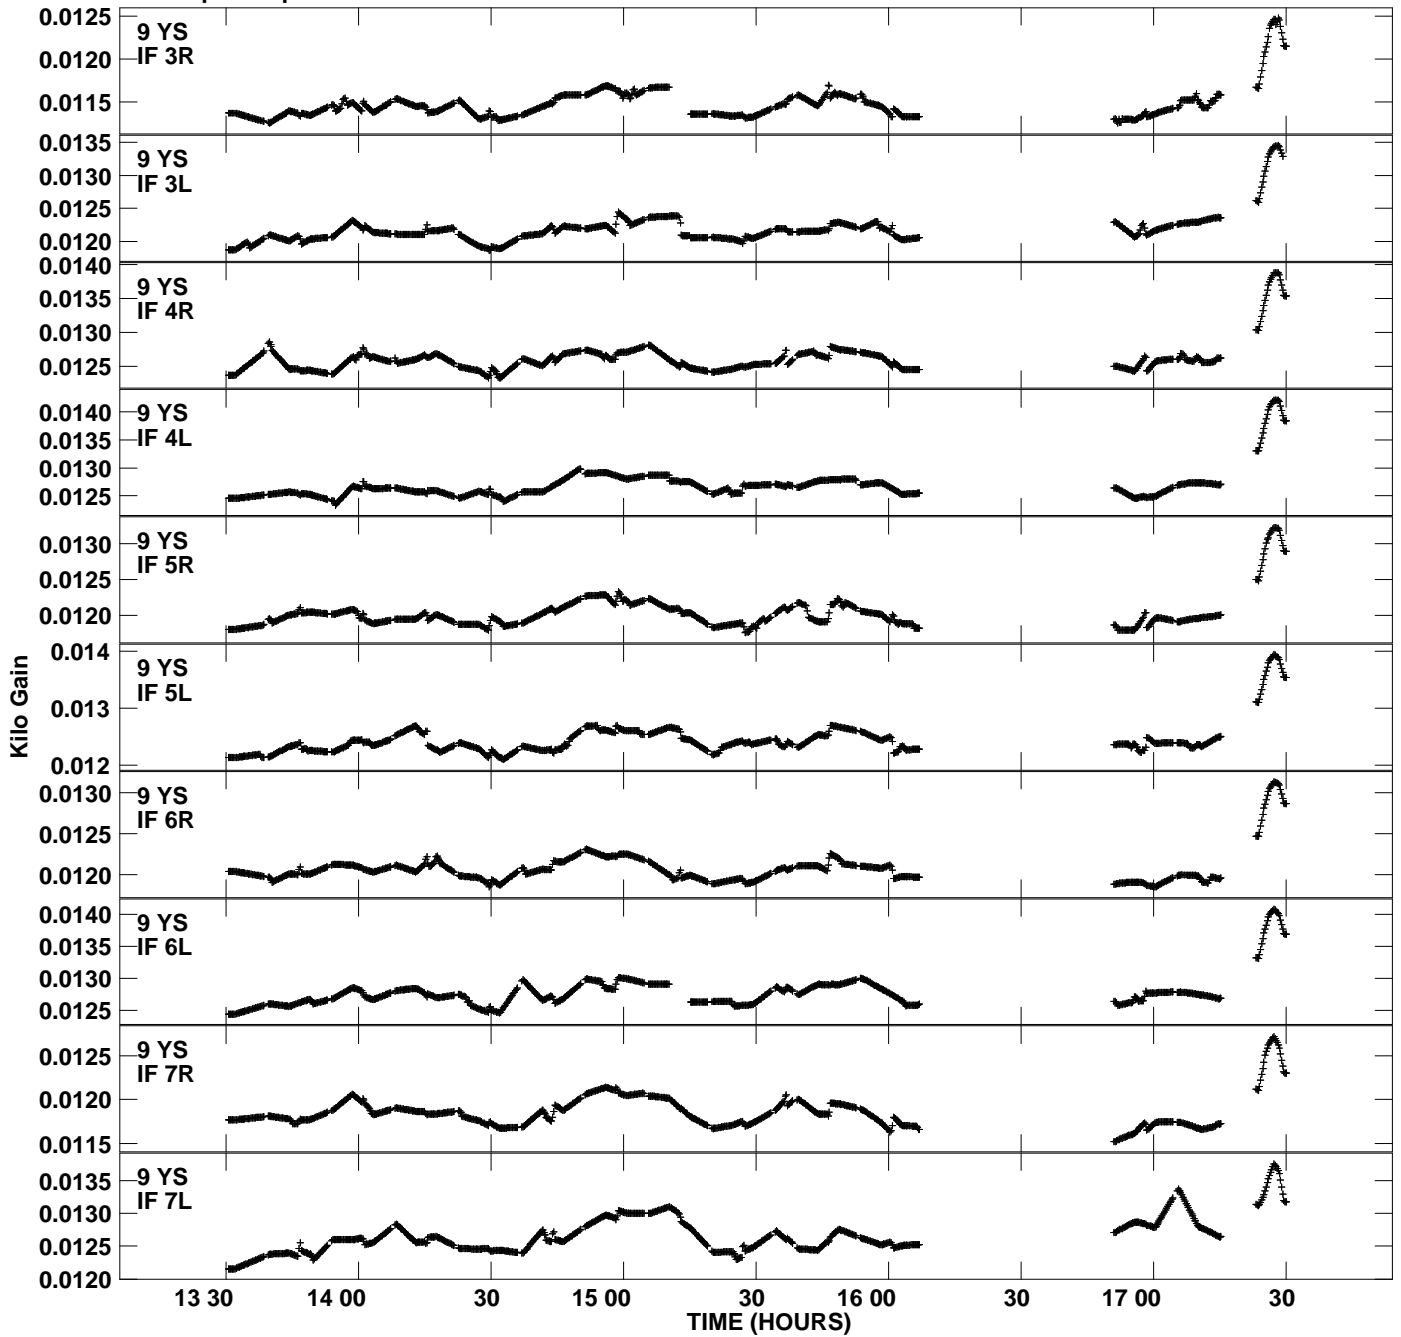

Plot file version 13 created 24-SEP-2012 15:59:28
Gain amp vs UTC time for EP075C_3.TMP.1
CL 4 Rpol & Lpol IF 1 - 8