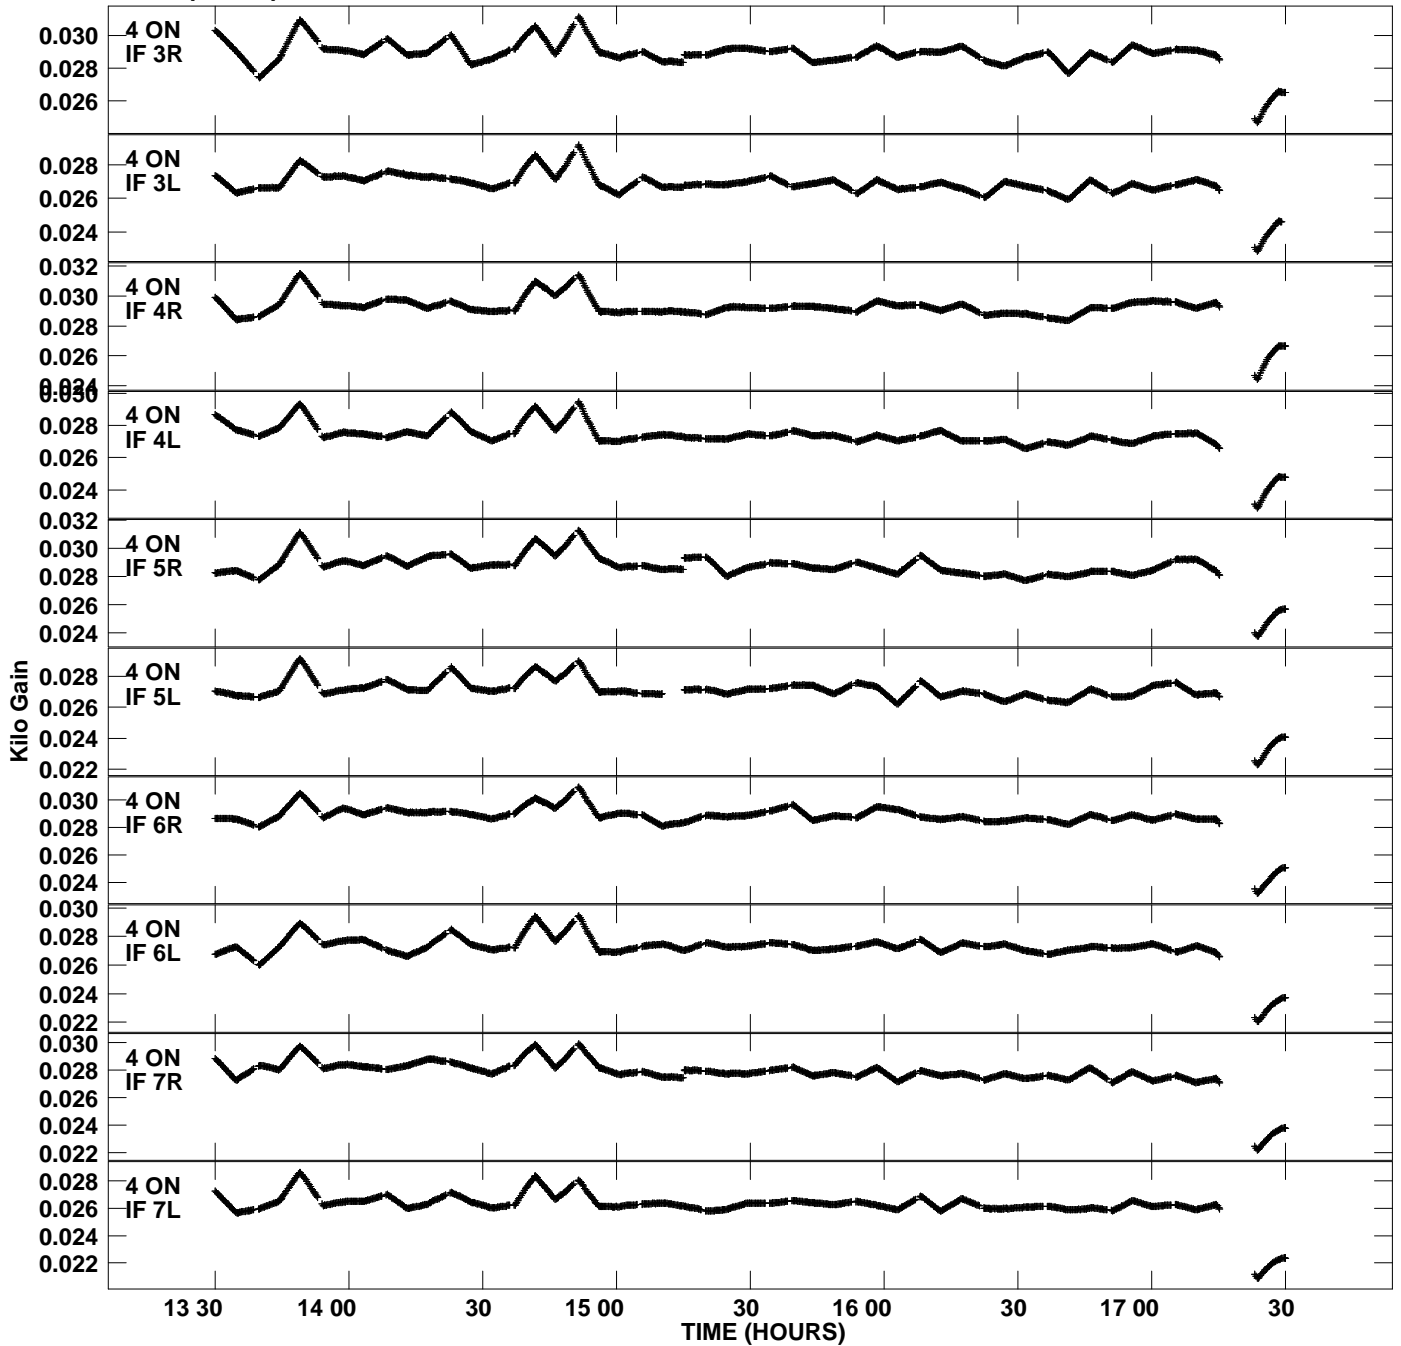

Plot file version 1 created 24-SEP-2012 15:59:28
Gain amp vs UTC time for EP075C_3.TMP.1
CL 4 Rpol & Lpol IF 1 - 8

Plot file version 2 created 24-SEP-2012 15:59:28
Gain amp vs UTC time for EP075C_3.TMP.1
CL 4 Rpol & Lpol IF 1 - 8

Plot file version 3 created 24-SEP-2012 15:59:28
Gain amp vs UTC time for EP075C_3.TMP.1
CL 4 Rpol & Lpol IF 1 - 8

Plot file version 4 created 24-SEP-2012 15:59:28
 Gain amp vs UTC time for EP075C_3.TMP.1
 CL 4 Rpol & Lpol IF 1 - 8

Plot file version 5 created 24-SEP-2012 15:59:28
Gain amp vs UTC time for EP075C_3.TMP.1
CL 4 Rpol & Lpol IF 1 - 8

Plot file version 6 created 24-SEP-2012 15:59:28
Gain amp vs UTC time for EP075C_3.TMP.1
CL 4 Rpol & Lpol IF 1 - 8

Plot file version 7 created 24-SEP-2012 15:59:28
Gain amp vs UTC time for EP075C_3.TMP.1
CL 4 Rpol & Lpol IF 1 - 8

Plot file version 8 created 24-SEP-2012 15:59:28
Gain amp vs UTC time for EP075C_3.TMP.1
CL 4 Rpol & Lpol IF 1 - 8