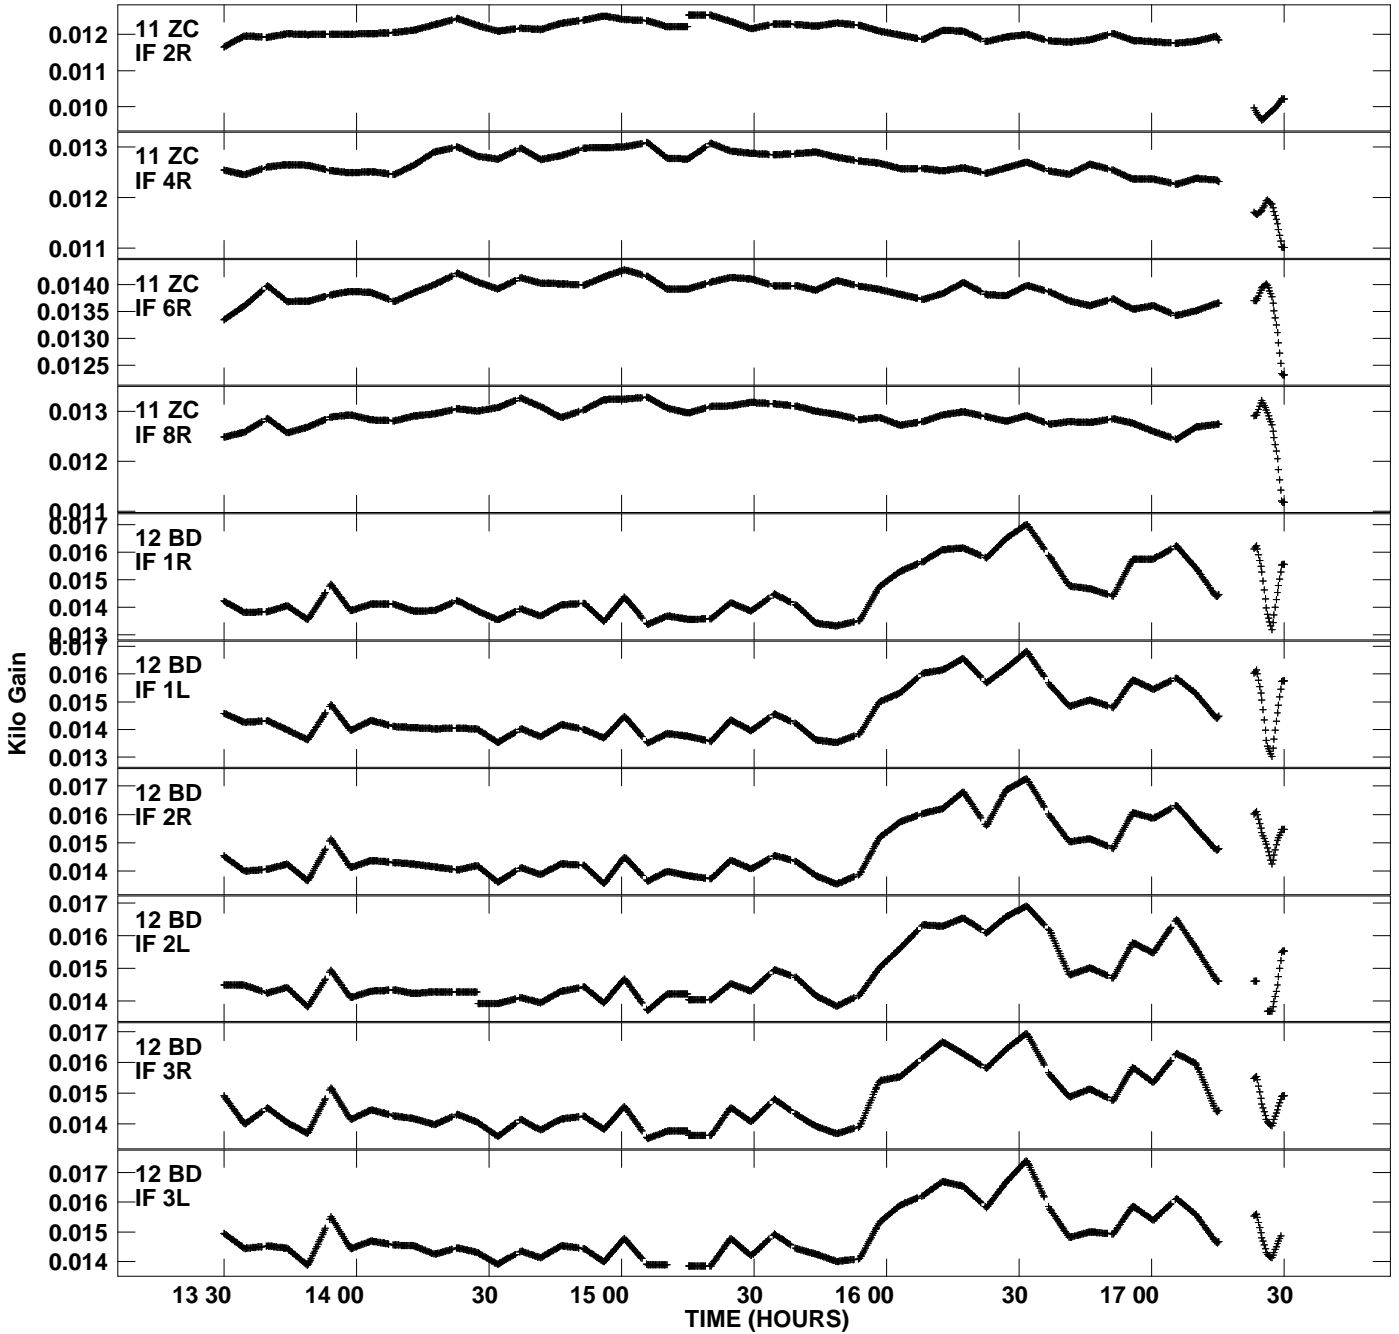

Plot file version 15 created 24-SEP-2012 15:59:28
Gain amp vs UTC time for EP075C_3.TMP.1
CL 4 Rpol & Lpol IF 1 - 8