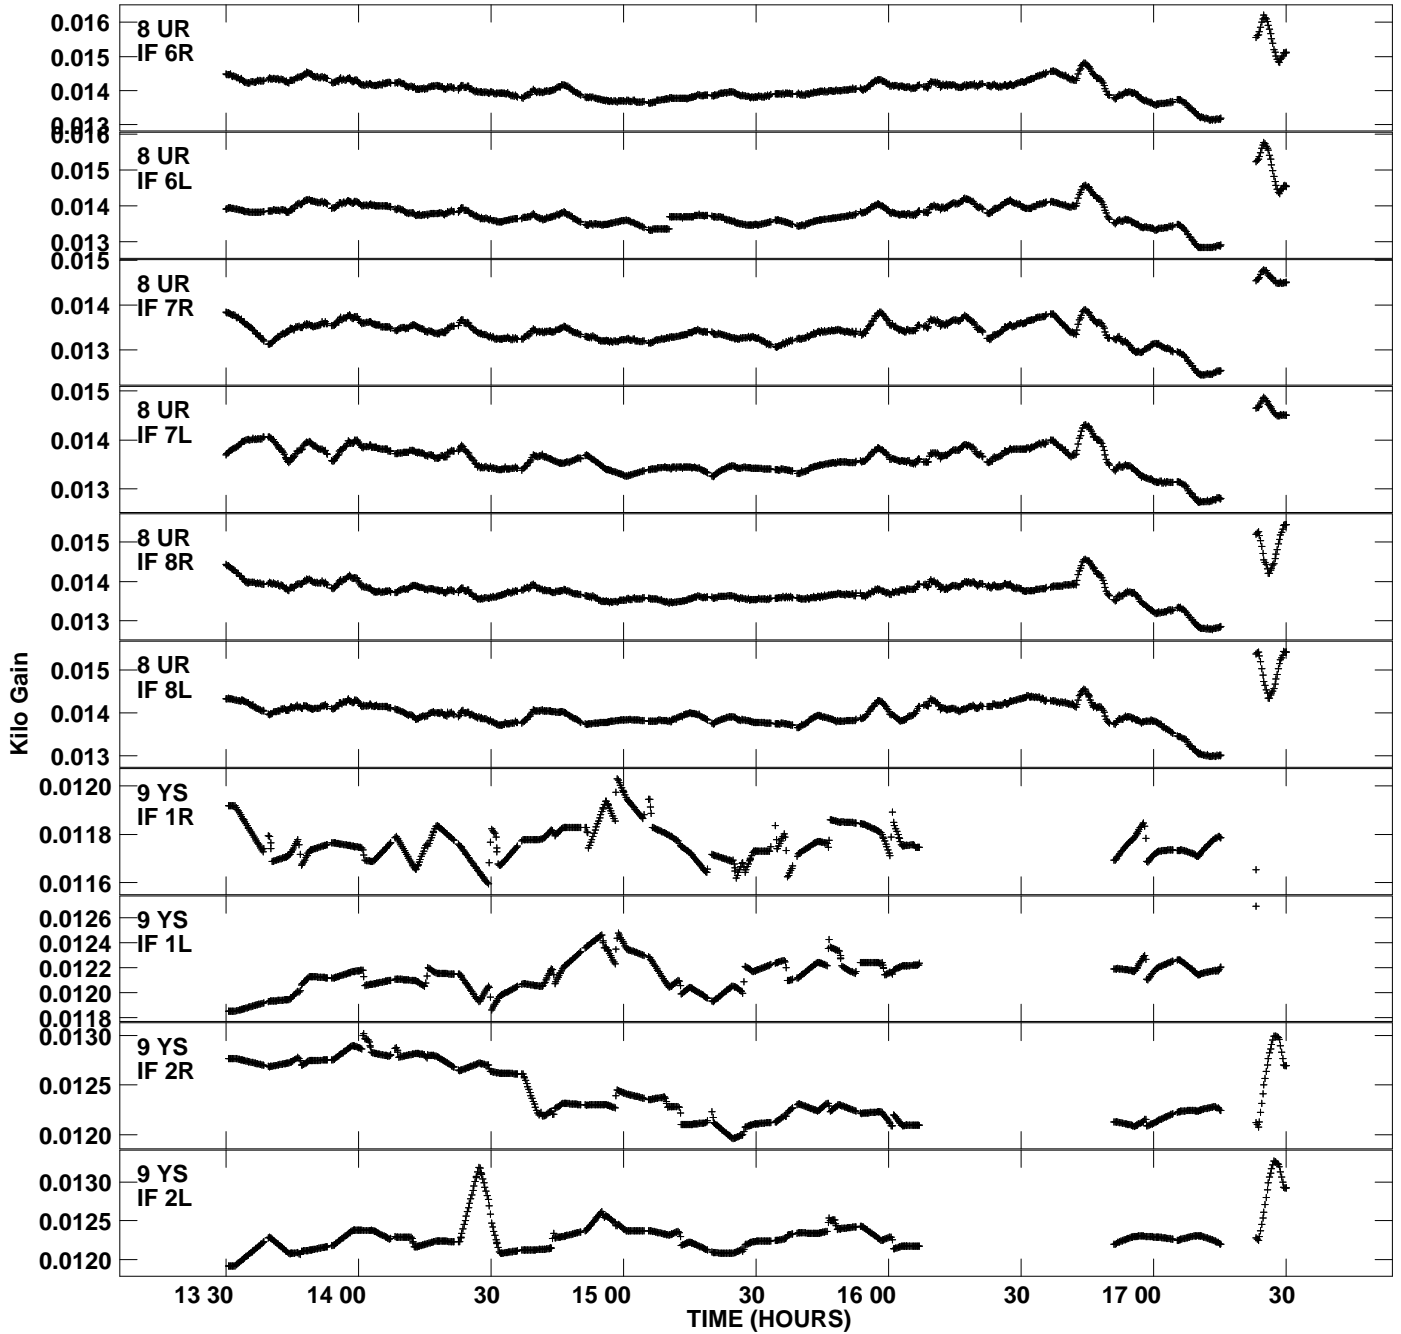

Plot file version 5 created 24-SEP-2012 15:59:28
Gain amp vs UTC time for EP075C_3.TMP.1
CL 4 Rpol & Lpol IF 1 - 8

Plot file version 6 created 24-SEP-2012 15:59:28
Gain amp vs UTC time for EP075C_3.TMP.1
CL 4 Rpol & Lpol IF 1 - 8

Plot file version 7 created 24-SEP-2012 15:59:28
Gain amp vs UTC time for EP075C_3.TMP.1
CL 4 Rpol & Lpol IF 1 - 8

Plot file version 8 created 24-SEP-2012 15:59:28
Gain amp vs UTC time for EP075C_3.TMP.1
CL 4 Rpol & Lpol IF 1 - 8

Plot file version 9 created 24-SEP-2012 15:59:28
Gain amp vs UTC time for EP075C_3.TMP.1
CL 4 Rpol & Lpol IF 1 - 8

Plot file version 10 created 24-SEP-2012 15:59:28
Gain amp vs UTC time for EP075C_3.TMP.1
CL 4 Rpol & Lpol IF 1 - 8

Plot file version 11 created 24-SEP-2012 15:59:28
Gain amp vs UTC time for EP075C_3.TMP.1
CL 4 Rpol & Lpol IF 1 - 8

Plot file version 12 created 24-SEP-2012 15:59:28
Gain amp vs UTC time for EP075C_3.TMP.1
CL 4 Rpol & Lpol IF 1 - 8