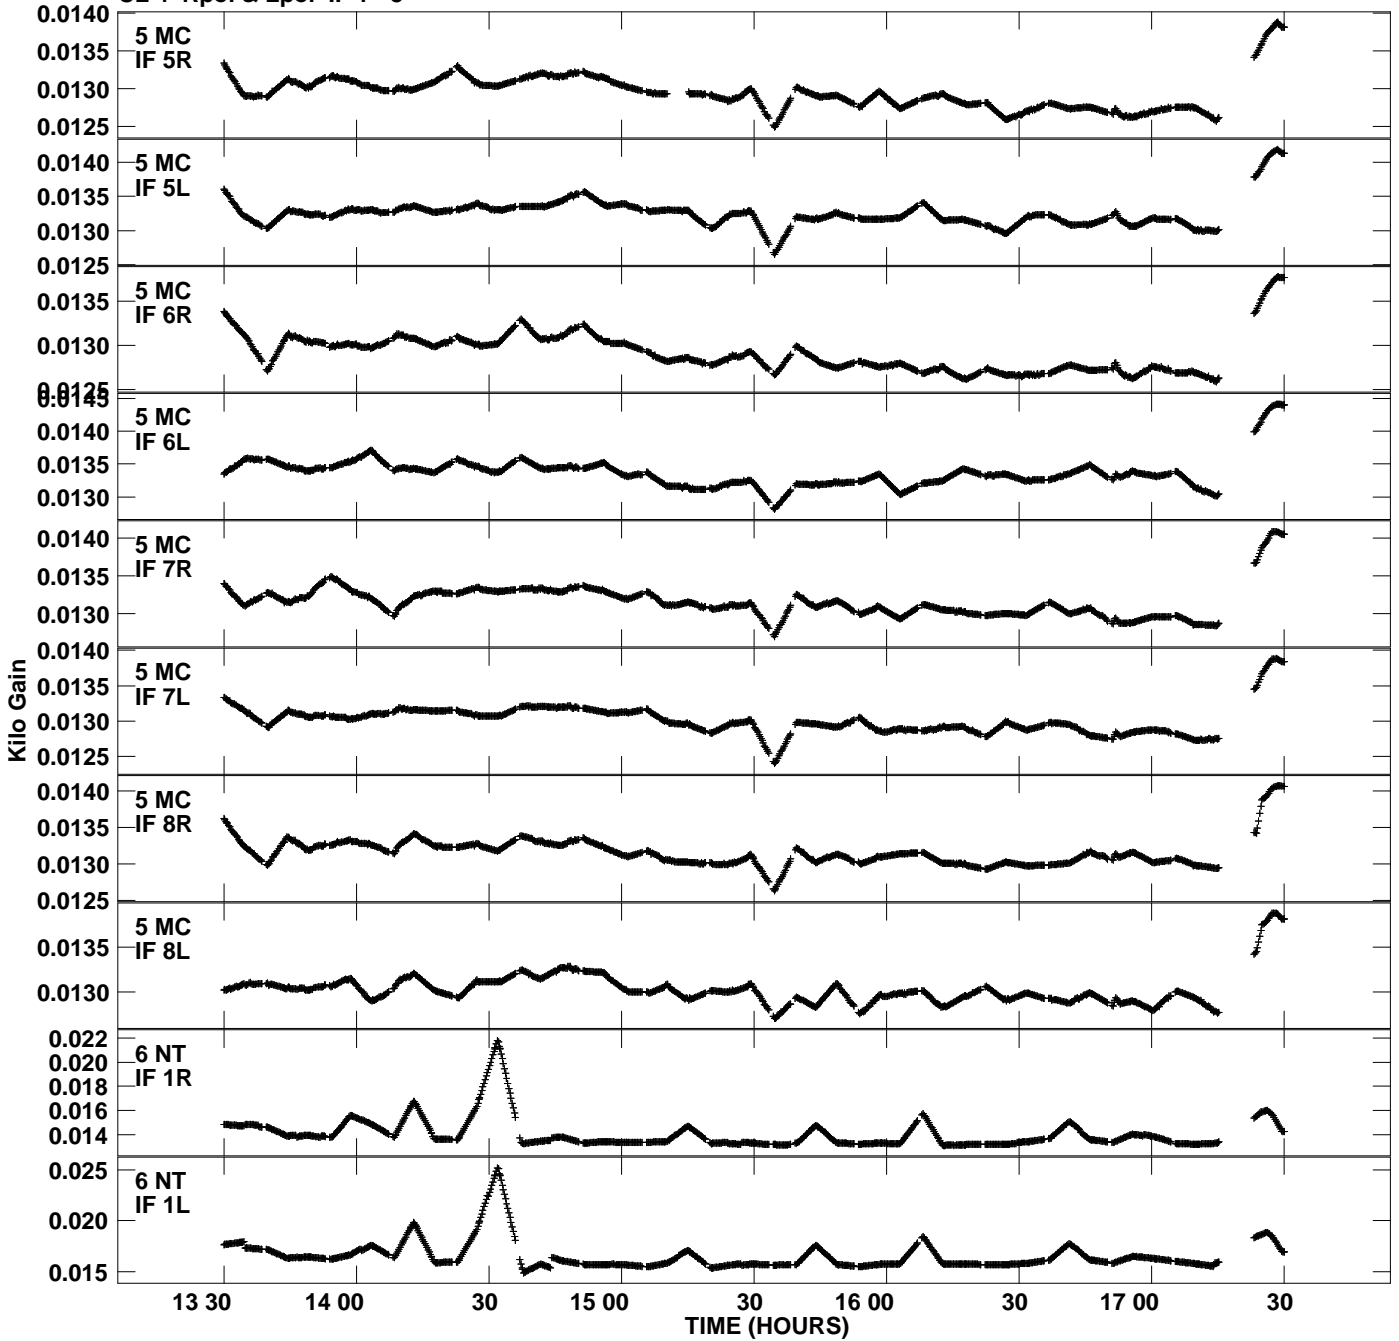

Plot file version 1 created 24-SEP-2012 15:59:28
Gain amp vs UTC time for EP075C_3.TMP.1
CL 4 Rpol & Lpol IF 1 - 8

Plot file version 2 created 24-SEP-2012 15:59:28
Gain amp vs UTC time for EP075C_3.TMP.1
CL 4 Rpol & Lpol IF 1 - 8

Plot file version 3 created 24-SEP-2012 15:59:28
Gain amp vs UTC time for EP075C_3.TMP.1
CL 4 Rpol & Lpol IF 1 - 8

Plot file version 4 created 24-SEP-2012 15:59:28
 Gain amp vs UTC time for EP075C_3.TMP.1
 CL 4 Rpol & Lpol IF 1 - 8

Plot file version 5 created 24-SEP-2012 15:59:28
Gain amp vs UTC time for EP075C_3.TMP.1
CL 4 Rpol & Lpol IF 1 - 8

Plot file version 6 created 24-SEP-2012 15:59:28
Gain amp vs UTC time for EP075C_3.TMP.1
CL 4 Rpol & Lpol IF 1 - 8

Plot file version 7 created 24-SEP-2012 15:59:28
Gain amp vs UTC time for EP075C_3.TMP.1
CL 4 Rpol & Lpol IF 1 - 8

Plot file version 8 created 24-SEP-2012 15:59:28
Gain amp vs UTC time for EP075C_3.TMP.1
CL 4 Rpol & Lpol IF 1 - 8