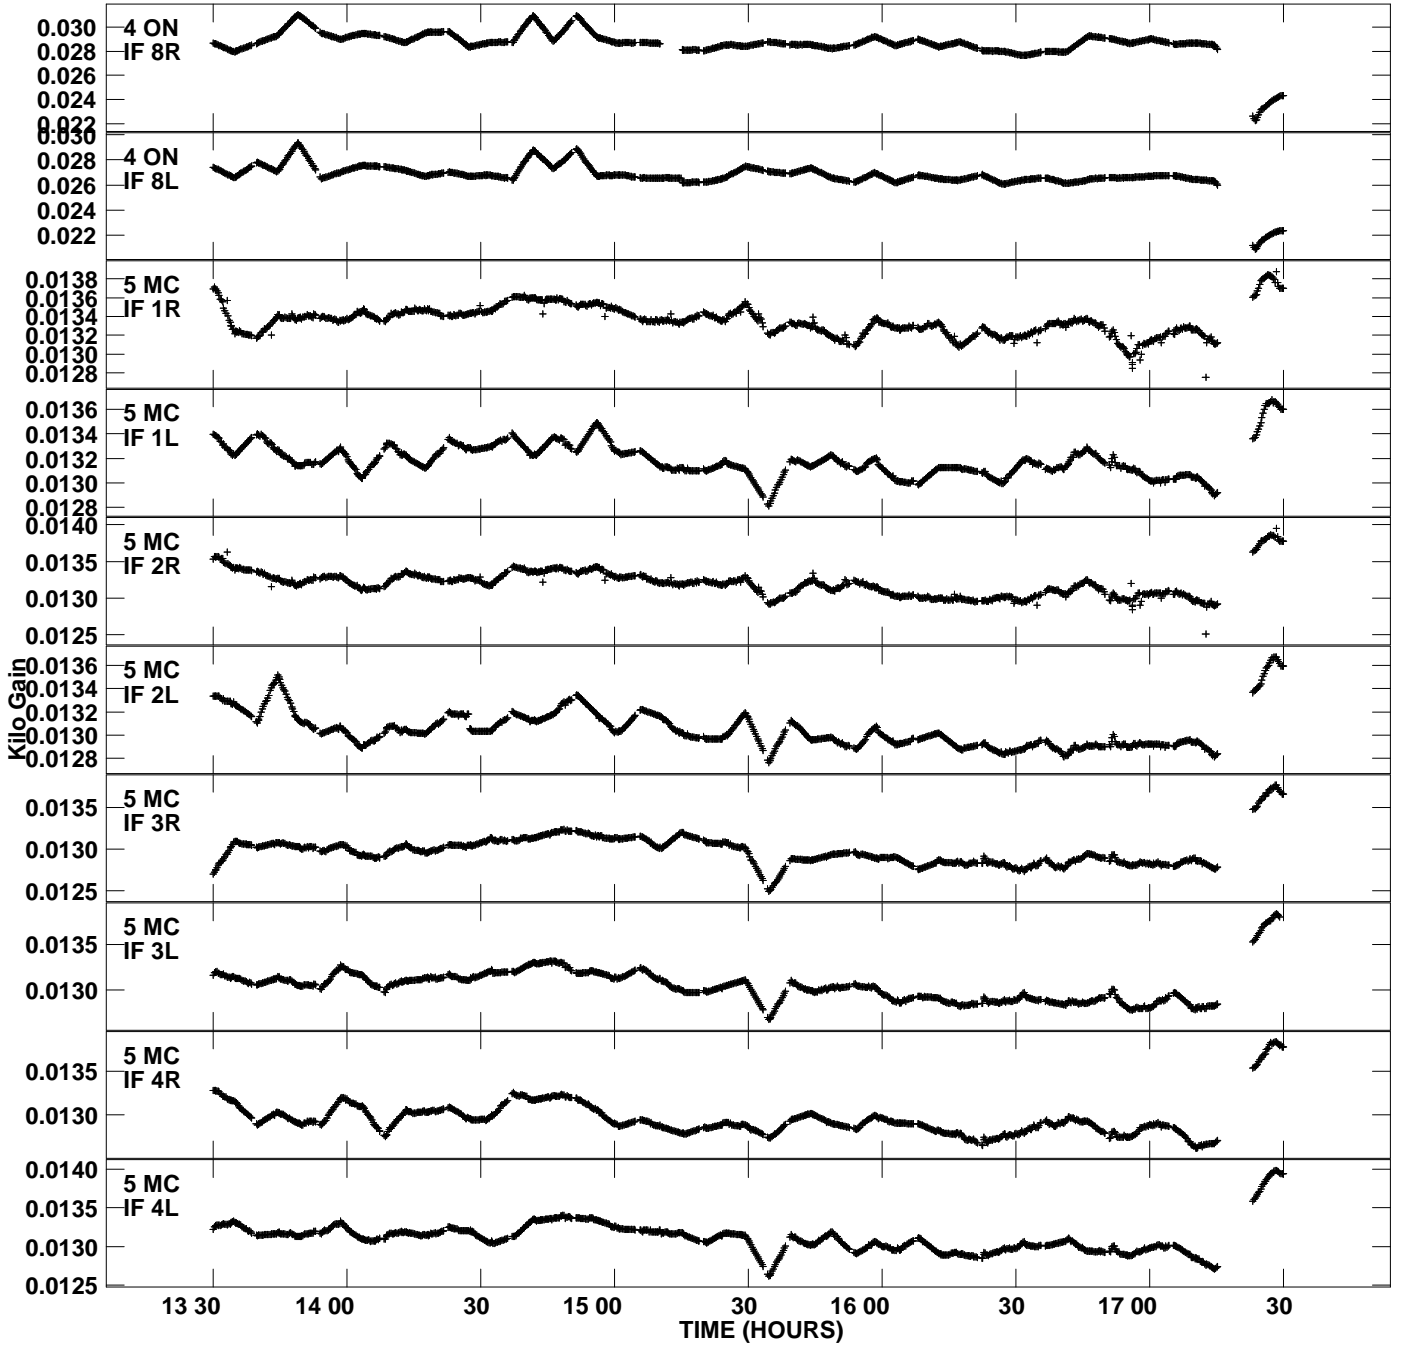

Plot file version 1 created 24-SEP-2012 15:59:28
Gain amp vs UTC time for EP075C_3.TMP.1
CL 4 Rpol & Lpol IF 1 - 8

Plot file version 2 created 24-SEP-2012 15:59:28
Gain amp vs UTC time for EP075C_3.TMP.1
CL 4 Rpol & Lpol IF 1 - 8

Plot file version 3 created 24-SEP-2012 15:59:28
Gain amp vs UTC time for EP075C_3.TMP.1
CL 4 Rpol & Lpol IF 1 - 8

Plot file version 4 created 24-SEP-2012 15:59:28
 Gain amp vs UTC time for EP075C_3.TMP.1
 CL 4 Rpol & Lpol IF 1 - 8

Plot file version 5 created 24-SEP-2012 15:59:28
Gain amp vs UTC time for EP075C_3.TMP.1
CL 4 Rpol & Lpol IF 1 - 8

Plot file version 6 created 24-SEP-2012 15:59:28
Gain amp vs UTC time for EP075C_3.TMP.1
CL 4 Rpol & Lpol IF 1 - 8

Plot file version 7 created 24-SEP-2012 15:59:28
Gain amp vs UTC time for EP075C_3.TMP.1
CL 4 Rpol & Lpol IF 1 - 8

Plot file version 8 created 24-SEP-2012 15:59:28
Gain amp vs UTC time for EP075C_3.TMP.1
CL 4 Rpol & Lpol IF 1 - 8