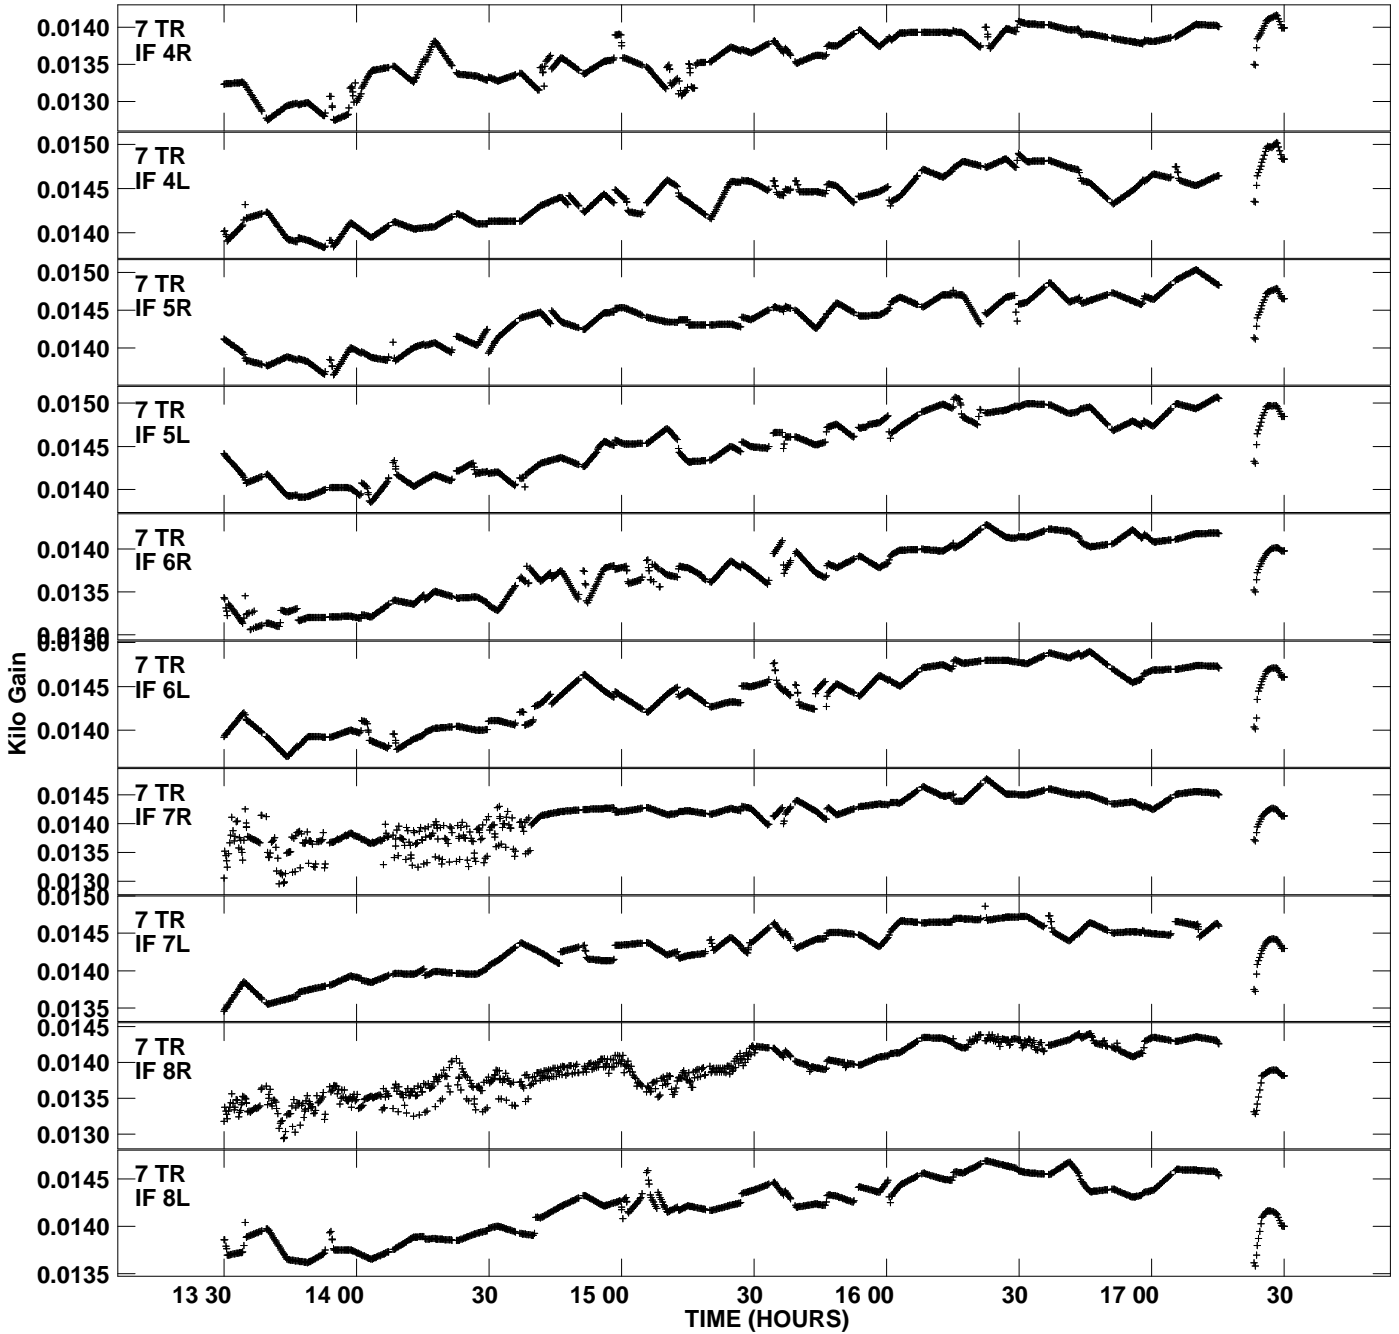

Plot file version 3 created 24-SEP-2012 15:59:28
Gain amp vs UTC time for EP075C_3.TMP.1
CL 4 Rpol & Lpol IF 1 - 8

Plot file version 4 created 24-SEP-2012 15:59:28
 Gain amp vs UTC time for EP075C_3.TMP.1
 CL 4 Rpol & Lpol IF 1 - 8

Plot file version 5 created 24-SEP-2012 15:59:28
Gain amp vs UTC time for EP075C_3.TMP.1
CL 4 Rpol & Lpol IF 1 - 8

Plot file version 6 created 24-SEP-2012 15:59:28
Gain amp vs UTC time for EP075C_3.TMP.1
CL 4 Rpol & Lpol IF 1 - 8

Plot file version 7 created 24-SEP-2012 15:59:28
Gain amp vs UTC time for EP075C_3.TMP.1
CL 4 Rpol & Lpol IF 1 - 8

Plot file version 8 created 24-SEP-2012 15:59:28
Gain amp vs UTC time for EP075C_3.TMP.1
CL 4 Rpol & Lpol IF 1 - 8

Plot file version 9 created 24-SEP-2012 15:59:28
Gain amp vs UTC time for EP075C_3.TMP.1
CL 4 Rpol & Lpol IF 1 - 8

Plot file version 10 created 24-SEP-2012 15:59:28
Gain amp vs UTC time for EP075C_3.TMP.1
CL 4 Rpol & Lpol IF 1 - 8