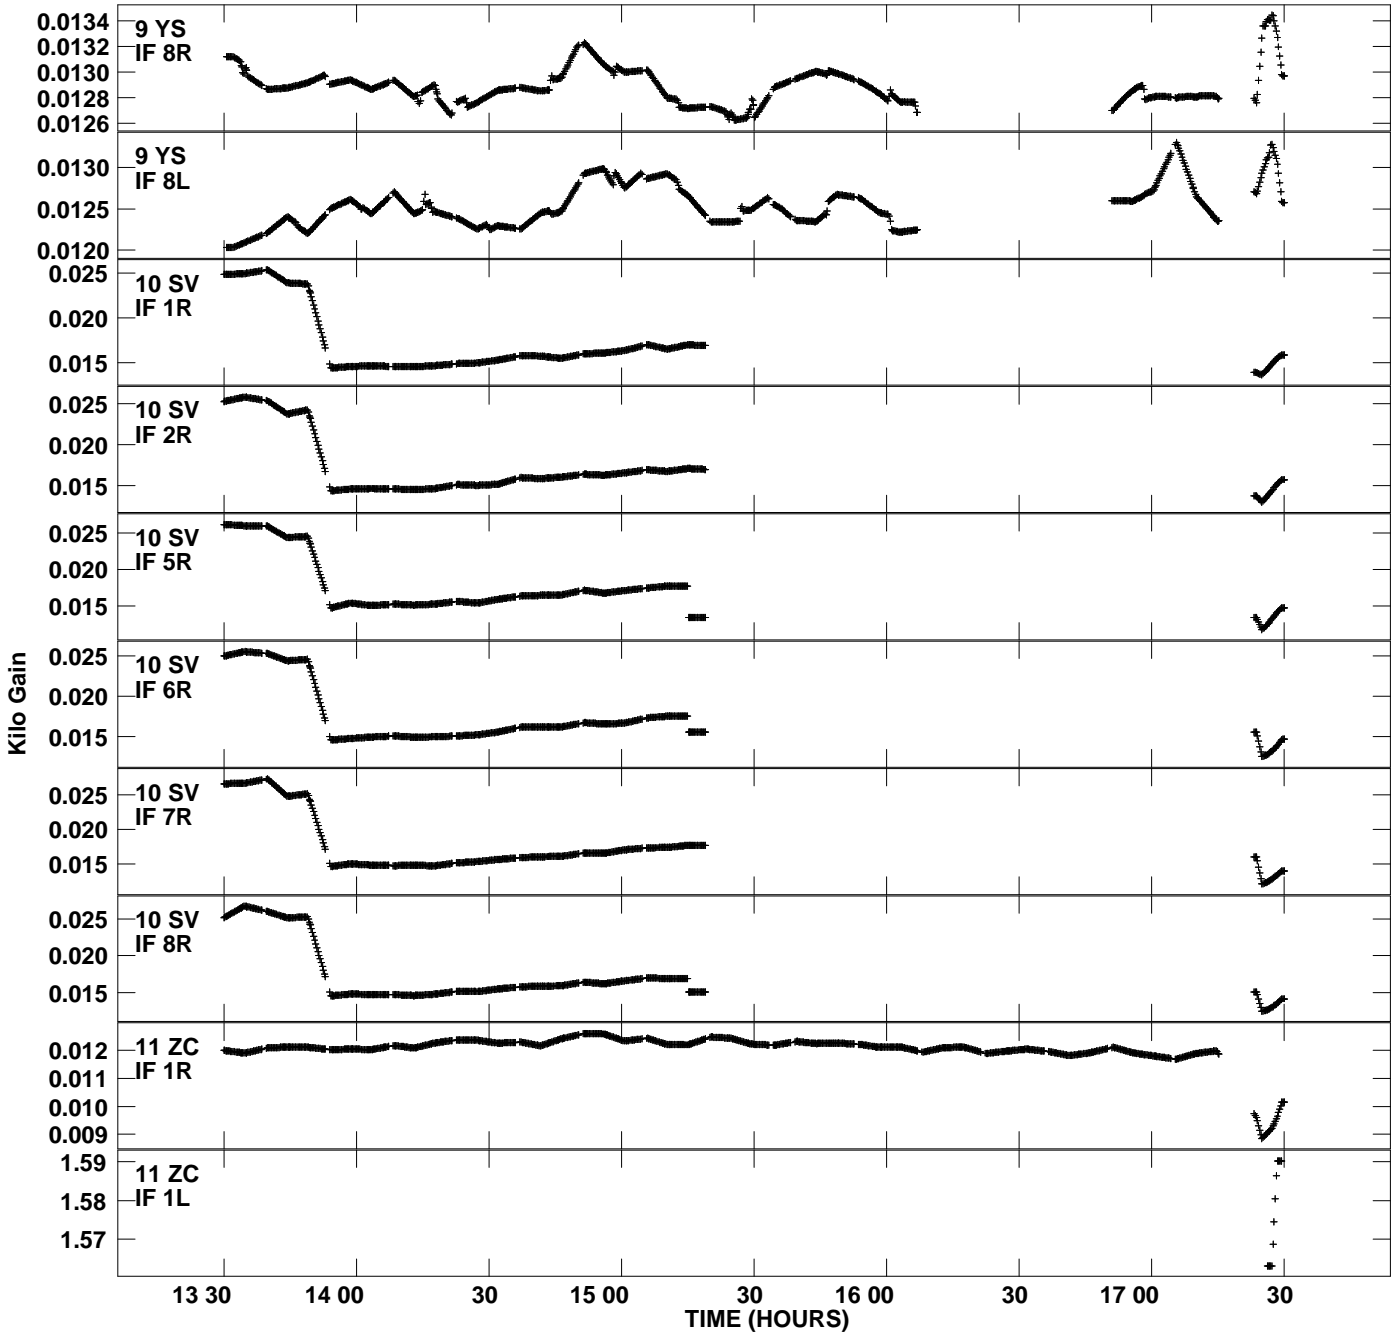

Plot file version 9 created 24-SEP-2012 15:59:28
Gain amp vs UTC time for EP075C_3.TMP.1
CL 4 Rpol & Lpol IF 1 - 8

Plot file version 10 created 24-SEP-2012 15:59:28
Gain amp vs UTC time for EP075C_3.TMP.1
CL 4 Rpol & Lpol IF 1 - 8

Plot file version 11 created 24-SEP-2012 15:59:28
Gain amp vs UTC time for EP075C_3.TMP.1
CL 4 Rpol & Lpol IF 1 - 8

Plot file version 12 created 24-SEP-2012 15:59:28
Gain amp vs UTC time for EP075C_3.TMP.1
CL 4 Rpol & Lpol IF 1 - 8

Plot file version 13 created 24-SEP-2012 15:59:28
Gain amp vs UTC time for EP075C_3.TMP.1
CL 4 Rpol & Lpol IF 1 - 8

Plot file version 14 created 24-SEP-2012 15:59:28
 Gain amp vs UTC time for EP075C_3.TMP.1
 CL 4 Rpol & Lpol IF 1 - 8

Plot file version 15 created 24-SEP-2012 15:59:28
 Gain amp vs UTC time for EP075C_3.TMP.1
 CL 4 Rpol & Lpol IF 1 - 8

Plot file version 16 created 24-SEP-2012 15:59:28
Gain amp vs UTC time for EP075C_3.TMP.1
CL 4 Rpol & Lpol IF 1 - 8