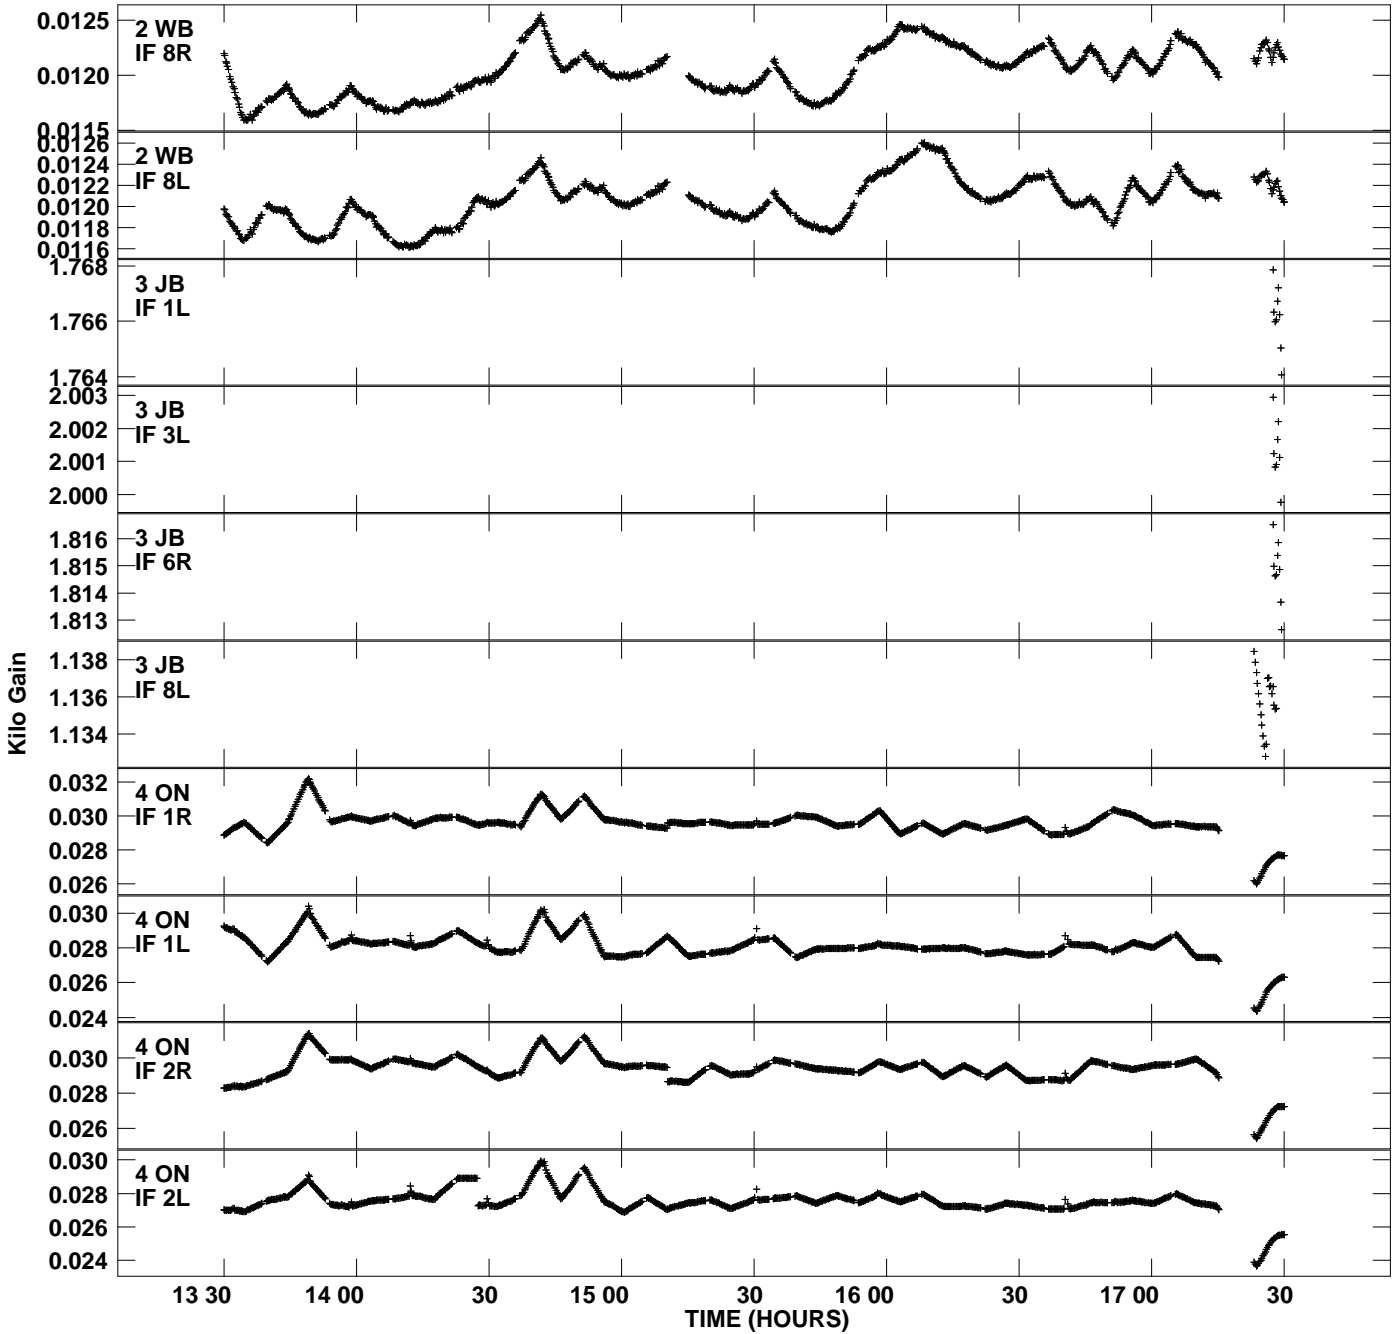

Plot file version 1 created 24-SEP-2012 15:59:28
Gain amp vs UTC time for EP075C_3.TMP.1
CL 4 Rpol & Lpol IF 1 - 8

Plot file version 2 created 24-SEP-2012 15:59:28
Gain amp vs UTC time for EP075C_3.TMP.1
CL 4 Rpol & Lpol IF 1 - 8

Plot file version 3 created 24-SEP-2012 15:59:28
Gain amp vs UTC time for EP075C_3.TMP.1
CL 4 Rpol & Lpol IF 1 - 8

Plot file version 4 created 24-SEP-2012 15:59:28
 Gain amp vs UTC time for EP075C_3.TMP.1
 CL 4 Rpol & Lpol IF 1 - 8

Plot file version 5 created 24-SEP-2012 15:59:28
Gain amp vs UTC time for EP075C_3.TMP.1
CL 4 Rpol & Lpol IF 1 - 8

Plot file version 6 created 24-SEP-2012 15:59:28
Gain amp vs UTC time for EP075C_3.TMP.1
CL 4 Rpol & Lpol IF 1 - 8

Plot file version 7 created 24-SEP-2012 15:59:28
Gain amp vs UTC time for EP075C_3.TMP.1
CL 4 Rpol & Lpol IF 1 - 8

Plot file version 8 created 24-SEP-2012 15:59:28
Gain amp vs UTC time for EP075C_3.TMP.1
CL 4 Rpol & Lpol IF 1 - 8