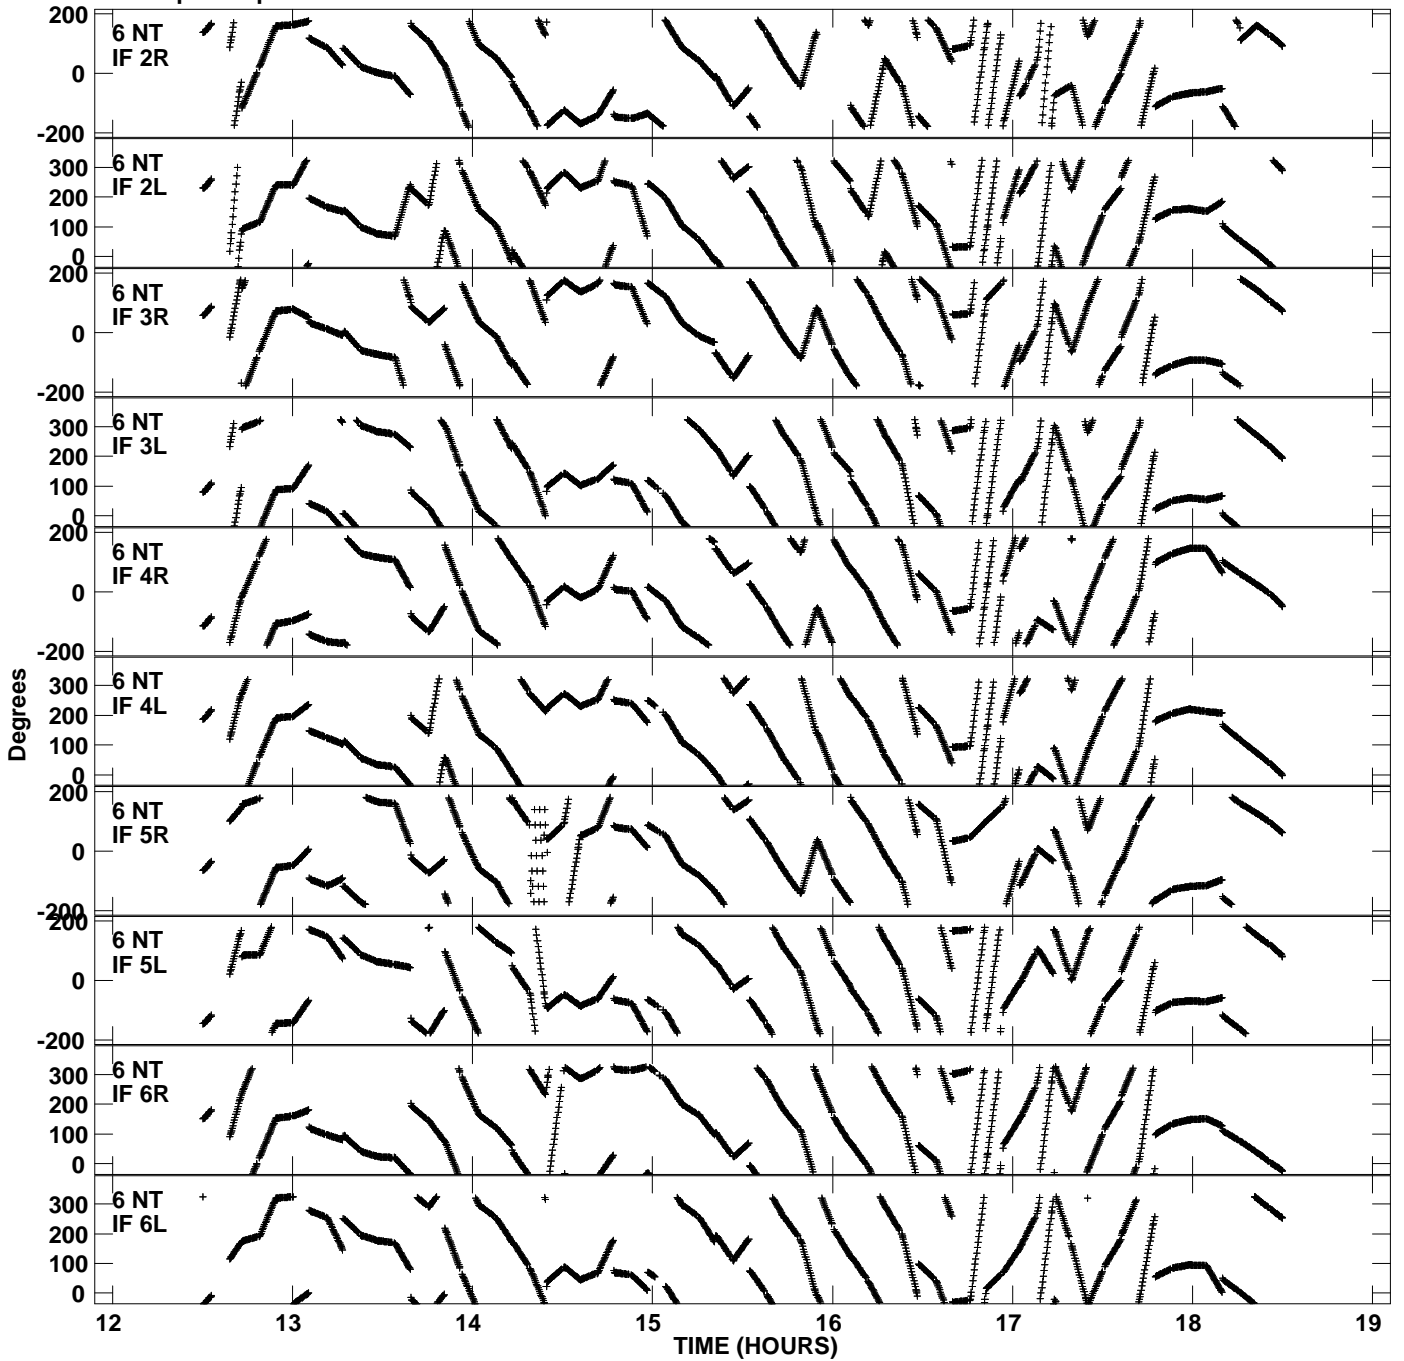

Plot file version 3 created 08-NOV-2013 16:22:27  
Gain phs vs UTC time for EP075G\_3.UVDATA.1  
CL 3 Rpol & Lpol IF 1 - 8

Plot file version 4 created 08-NOV-2013 16:22:27  
Gain phs vs UTC time for EP075G\_3.UVDATA.1  
CL 3 Rpol & Lpol IF 1 - 8

Plot file version 5 created 08-NOV-2013 16:22:27  
Gain phs vs UTC time for EP075G\_3.UVDATA.1  
CL 3 Rpol & Lpol IF 1 - 8

Plot file version 6 created 08-NOV-2013 16:22:27  
Gain phs vs UTC time for EP075G\_3.UVDATA.1  
CL 3 Rpol & Lpol IF 1 - 8

Plot file version 7 created 08-NOV-2013 16:22:27  
Gain phs vs UTC time for EP075G\_3.UVDATA.1  
CL 3 Rpol & Lpol IF 1 - 8

Plot file version 8 created 08-NOV-2013 16:22:27  
Gain phs vs UTC time for EP075G\_3.UVDATA.1  
CL 3 Rpol & Lpol IF 1 - 8