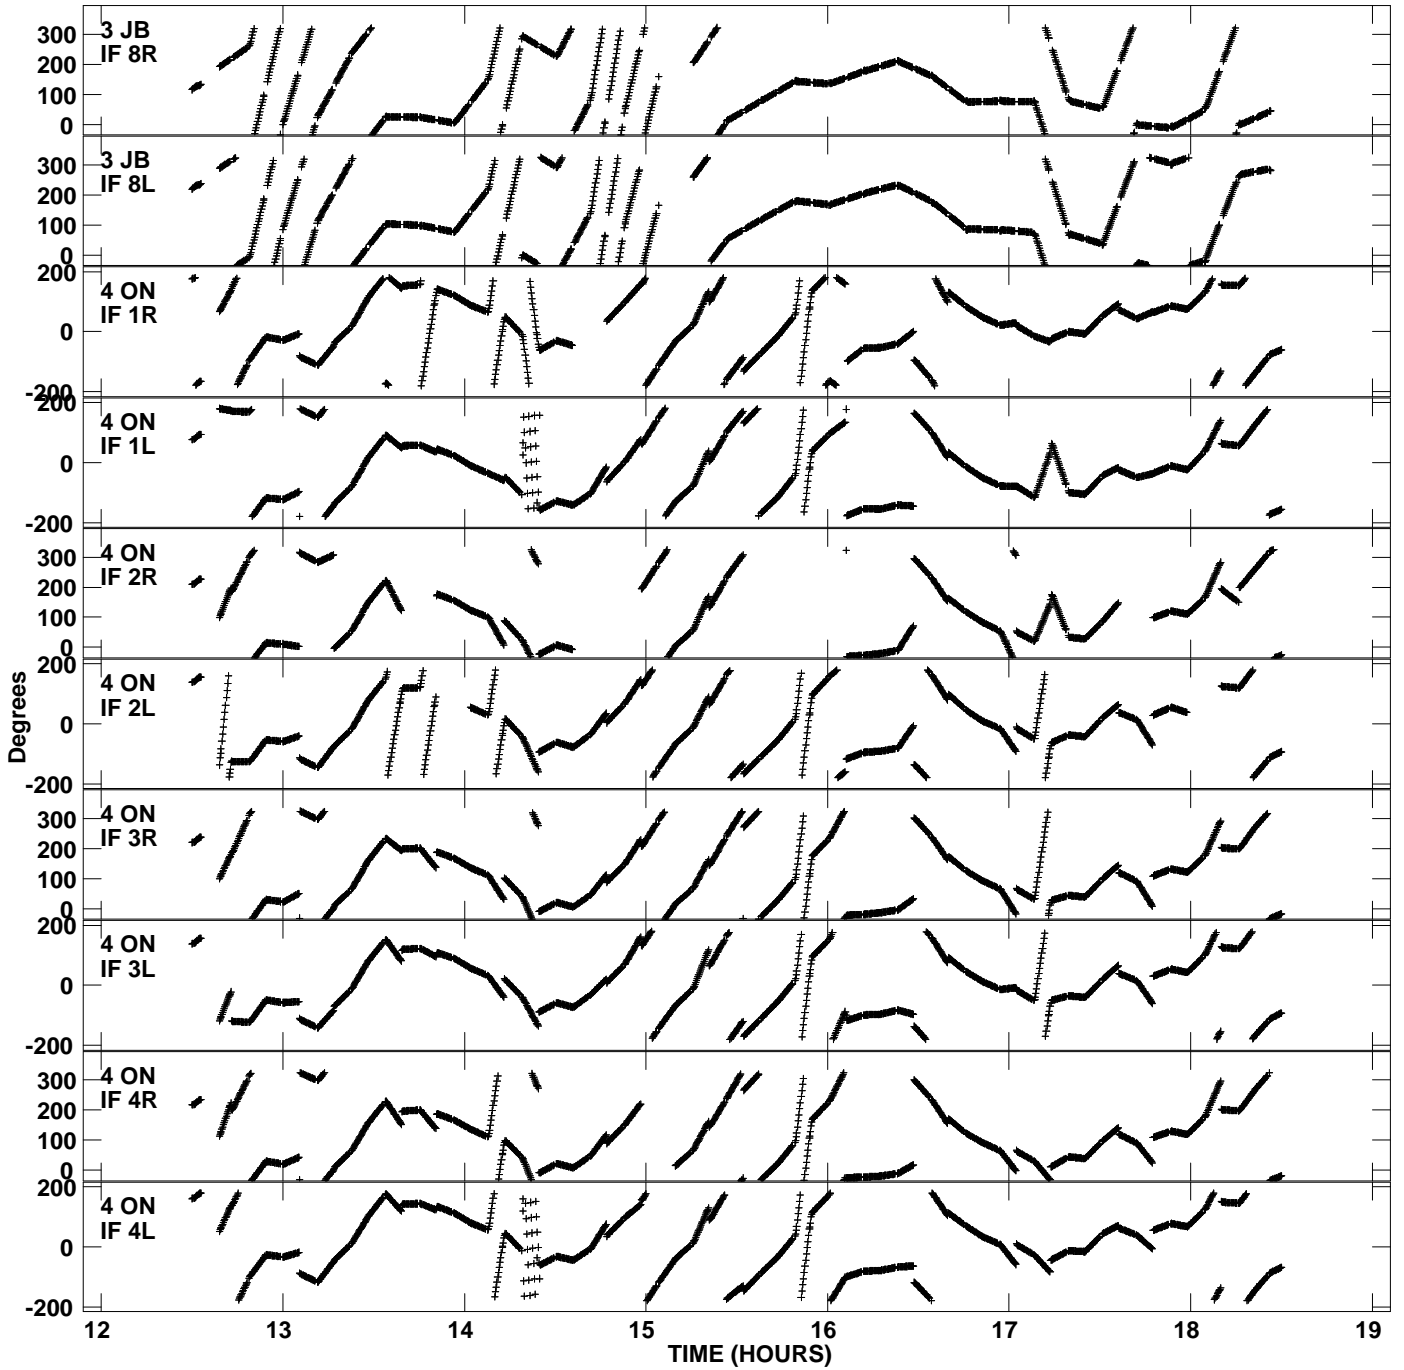

Plot file version 1 created 08-NOV-2013 16:22:27  
Gain phs vs UTC time for EP075G\_3.UVDATA.1  
CL 3 Rpol & Lpol IF 1 - 8

Plot file version 2 created 08-NOV-2013 16:22:27  
Gain phs vs UTC time for EP075G\_3.UVDATA.1  
CL 3 Rpol & Lpol IF 1 - 8

Plot file version 3 created 08-NOV-2013 16:22:27  
Gain phs vs UTC time for EP075G\_3.UVDATA.1  
CL 3 Rpol & Lpol IF 1 - 8

Plot file version 4 created 08-NOV-2013 16:22:27  
Gain phs vs UTC time for EP075G\_3.UVDATA.1  
CL 3 Rpol & Lpol IF 1 - 8

Plot file version 5 created 08-NOV-2013 16:22:27  
Gain phs vs UTC time for EP075G\_3.UVDATA.1  
CL 3 Rpol & Lpol IF 1 - 8

Plot file version 6 created 08-NOV-2013 16:22:27  
Gain phs vs UTC time for EP075G\_3.UVDATA.1  
CL 3 Rpol & Lpol IF 1 - 8

Plot file version 7 created 08-NOV-2013 16:22:27  
Gain phs vs UTC time for EP075G\_3.UVDATA.1  
CL 3 Rpol & Lpol IF 1 - 8

Plot file version 8 created 08-NOV-2013 16:22:27  
Gain phs vs UTC time for EP075G\_3.UVDATA.1  
CL 3 Rpol & Lpol IF 1 - 8