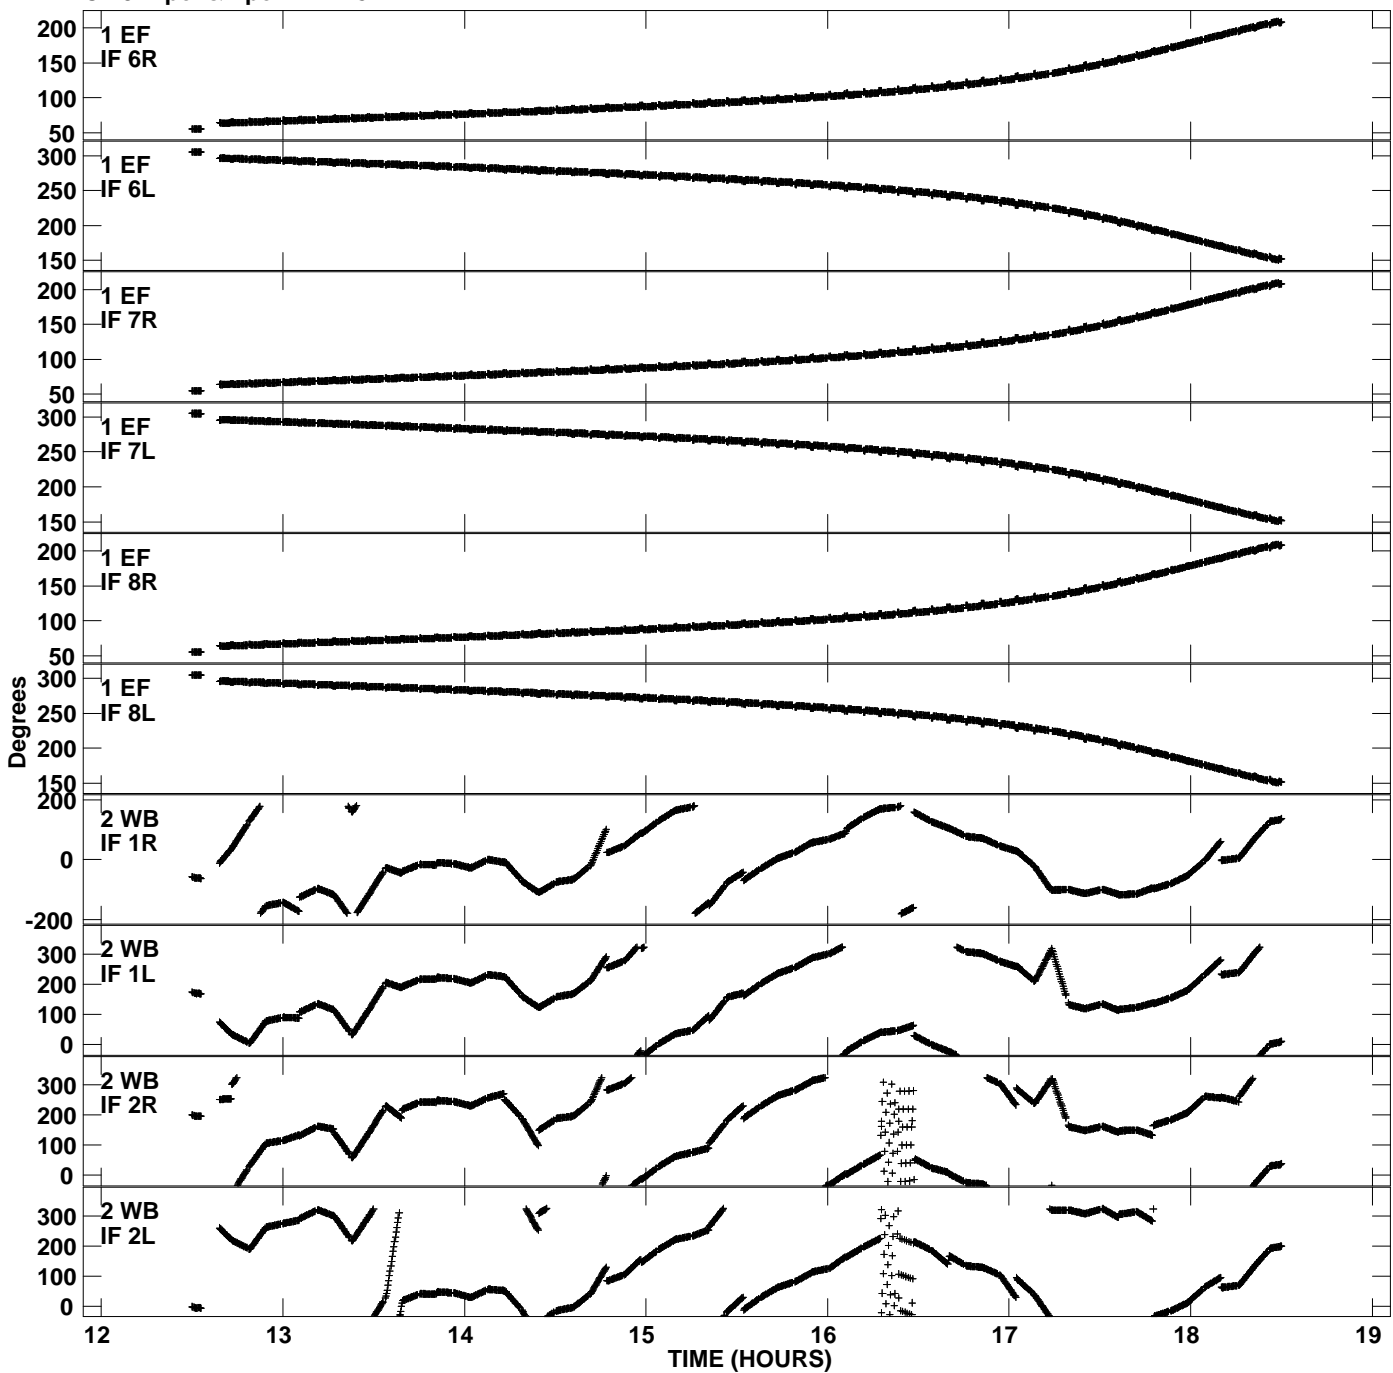

Plot file version 1 created 08-NOV-2013 16:22:27  
Gain phs vs UTC time for EP075G\_3.UVDATA.1  
CL 3 Rpol & Lpol IF 1 - 8

Plot file version 2 created 08-NOV-2013 16:22:27  
Gain phs vs UTC time for EP075G\_3.UVDATA.1  
CL 3 Rpol & Lpol IF 1 - 8

Plot file version 3 created 08-NOV-2013 16:22:27  
Gain phs vs UTC time for EP075G\_3.UVDATA.1  
CL 3 Rpol & Lpol IF 1 - 8

Plot file version 4 created 08-NOV-2013 16:22:27  
Gain phs vs UTC time for EP075G\_3.UVDATA.1  
CL 3 Rpol & Lpol IF 1 - 8

Plot file version 5 created 08-NOV-2013 16:22:27  
Gain phs vs UTC time for EP075G\_3.UVDATA.1  
CL 3 Rpol & Lpol IF 1 - 8

Plot file version 6 created 08-NOV-2013 16:22:27  
Gain phs vs UTC time for EP075G\_3.UVDATA.1  
CL 3 Rpol & Lpol IF 1 - 8

Plot file version 7 created 08-NOV-2013 16:22:27  
Gain phs vs UTC time for EP075G\_3.UVDATA.1  
CL 3 Rpol & Lpol IF 1 - 8

Plot file version 8 created 08-NOV-2013 16:22:27  
Gain phs vs UTC time for EP075G\_3.UVDATA.1  
CL 3 Rpol & Lpol IF 1 - 8