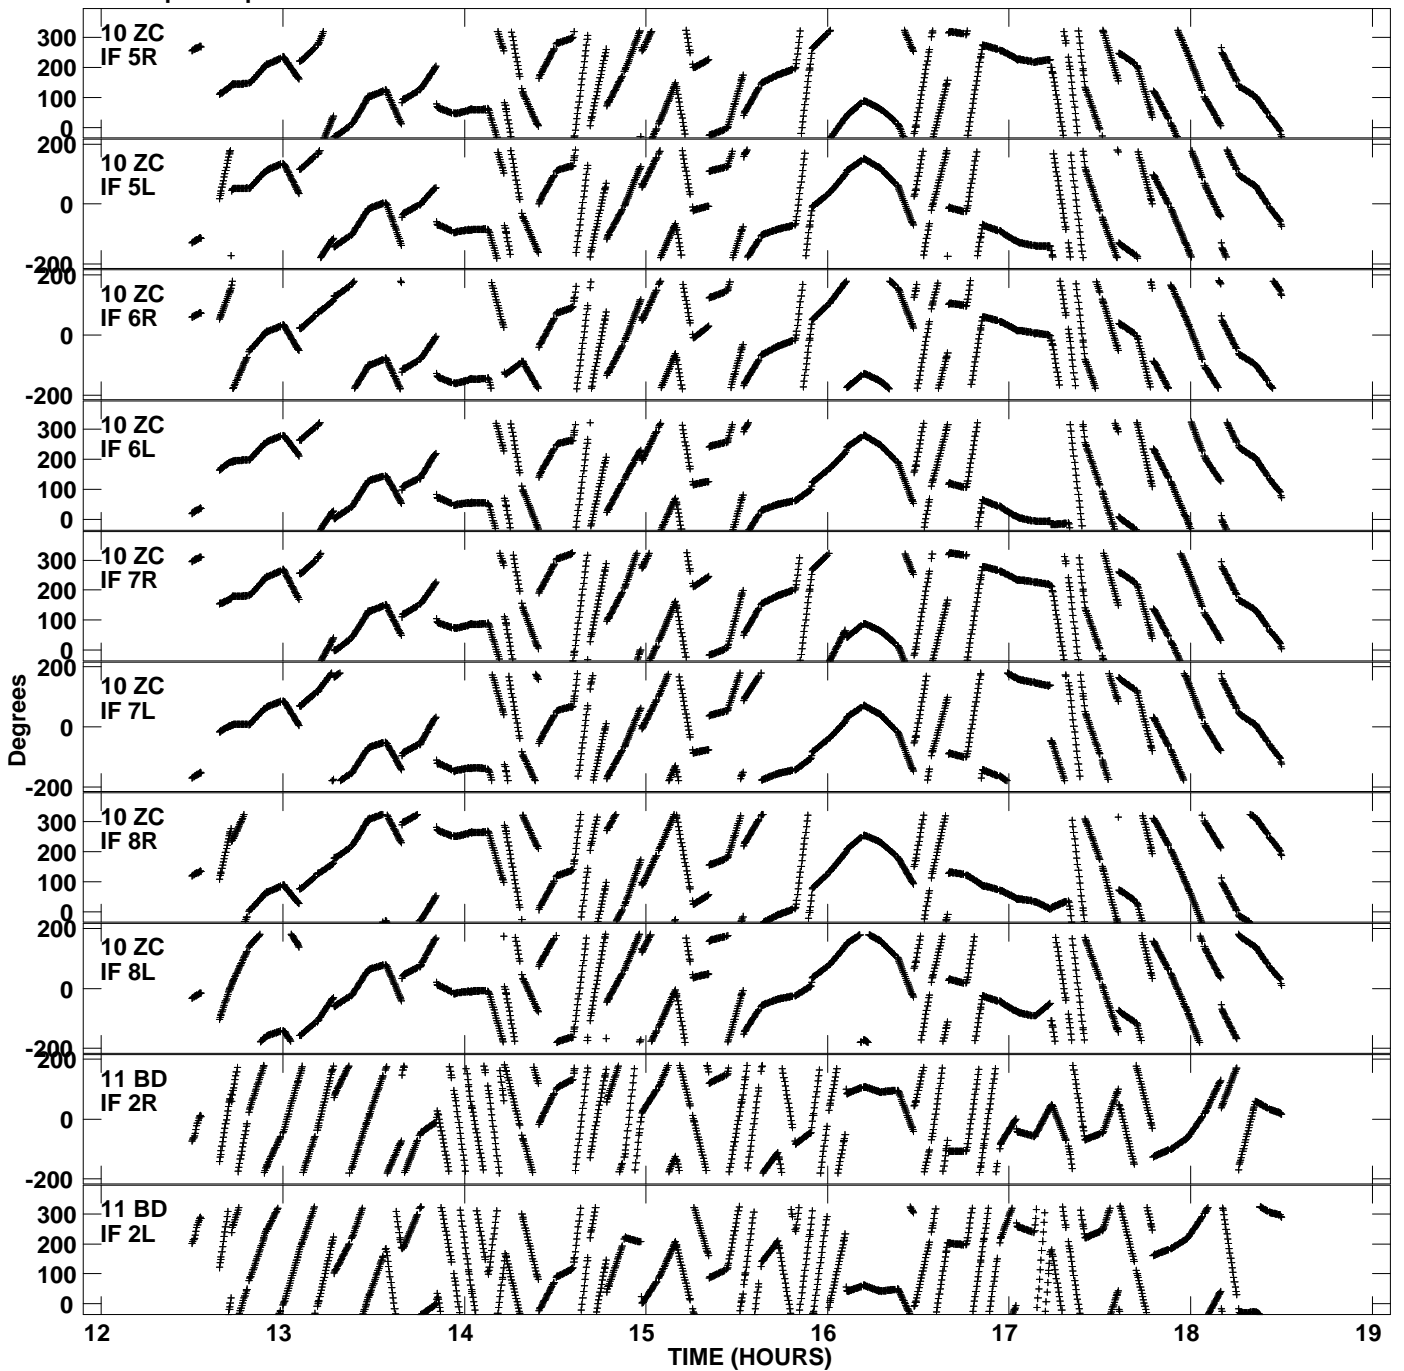

Plot file version 13 created 08-NOV-2013 16:22:27
Gain phs vs UTC time for EP075G_3.UVDATA.1
CL 3 Rpol & Lpol IF 1 - 8