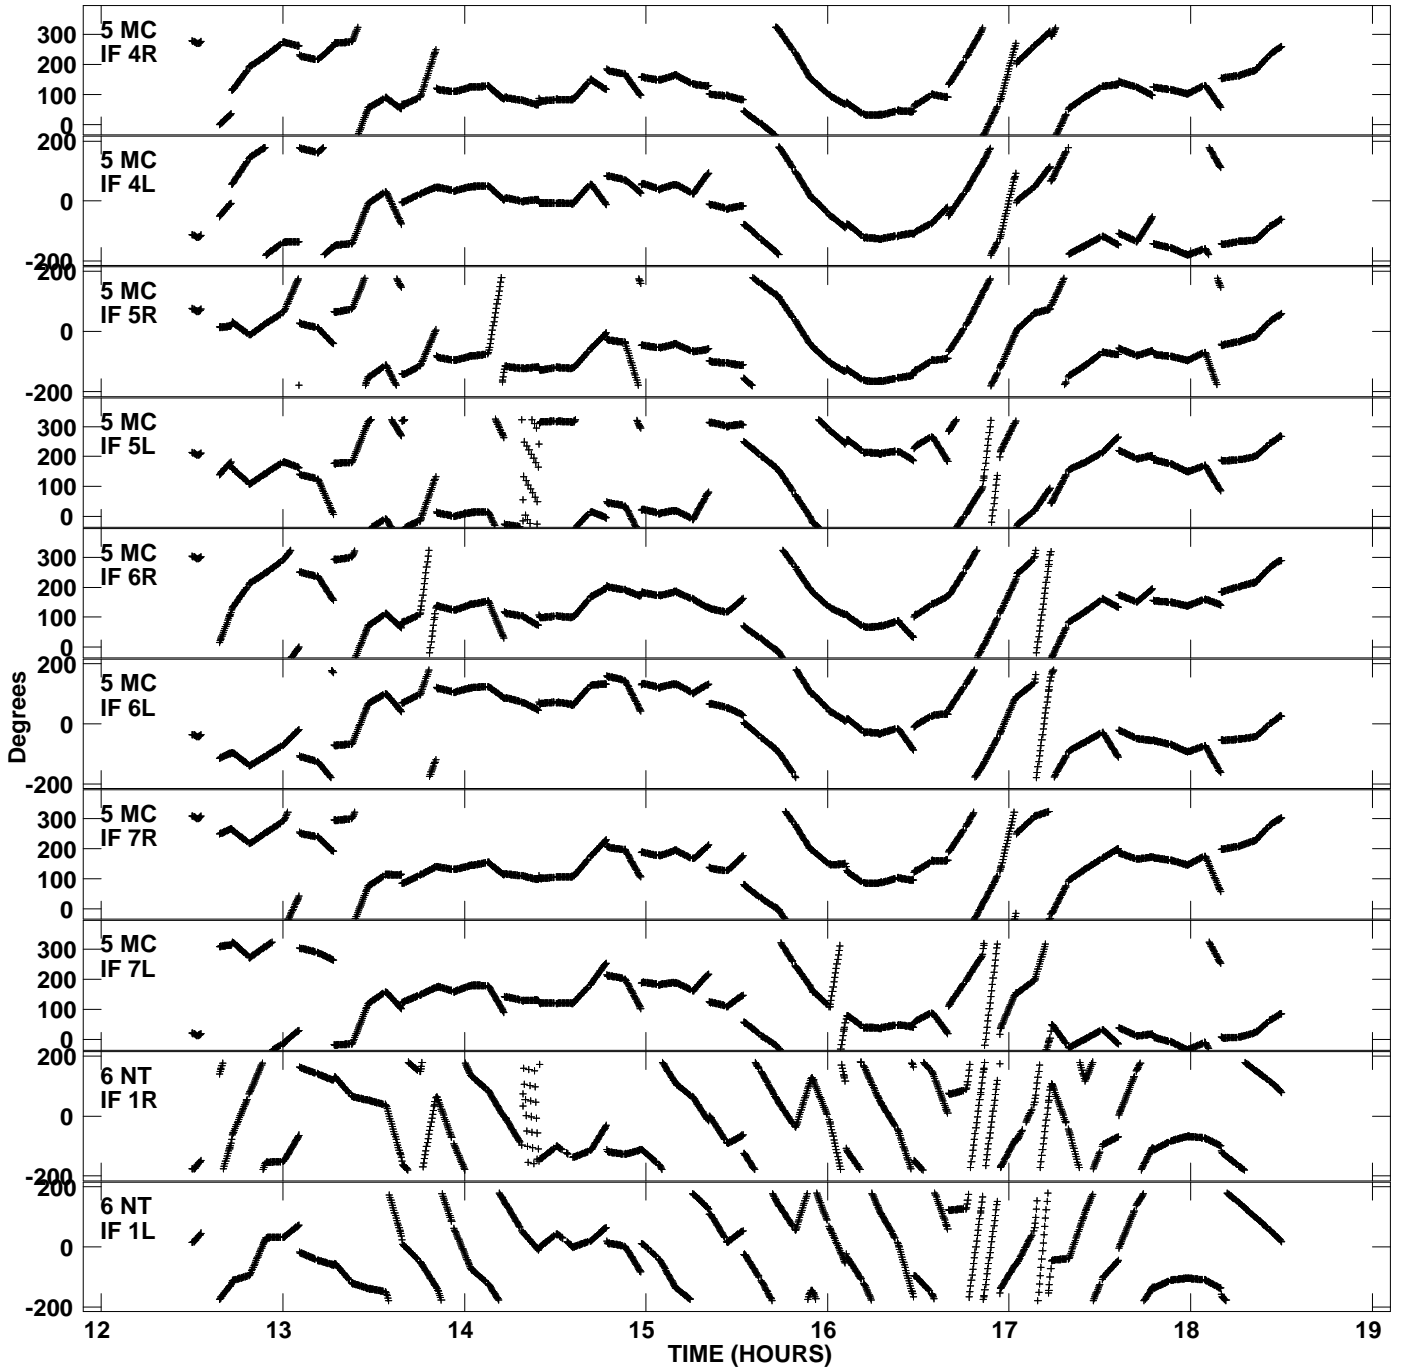

Plot file version 1 created 08-NOV-2013 16:22:27  
Gain phs vs UTC time for EP075G\_3.UVDATA.1  
CL 3 Rpol & Lpol IF 1 - 8

Plot file version 2 created 08-NOV-2013 16:22:27  
Gain phs vs UTC time for EP075G\_3.UVDATA.1  
CL 3 Rpol & Lpol IF 1 - 8

Plot file version 3 created 08-NOV-2013 16:22:27  
Gain phs vs UTC time for EP075G\_3.UVDATA.1  
CL 3 Rpol & Lpol IF 1 - 8

Plot file version 4 created 08-NOV-2013 16:22:27  
Gain phs vs UTC time for EP075G\_3.UVDATA.1  
CL 3 Rpol & Lpol IF 1 - 8

Plot file version 5 created 08-NOV-2013 16:22:27  
Gain phs vs UTC time for EP075G\_3.UVDATA.1  
CL 3 Rpol & Lpol IF 1 - 8

Plot file version 6 created 08-NOV-2013 16:22:27  
Gain phs vs UTC time for EP075G\_3.UVDATA.1  
CL 3 Rpol & Lpol IF 1 - 8

Plot file version 7 created 08-NOV-2013 16:22:27  
Gain phs vs UTC time for EP075G\_3.UVDATA.1  
CL 3 Rpol & Lpol IF 1 - 8

Plot file version 8 created 08-NOV-2013 16:22:27  
Gain phs vs UTC time for EP075G\_3.UVDATA.1  
CL 3 Rpol & Lpol IF 1 - 8