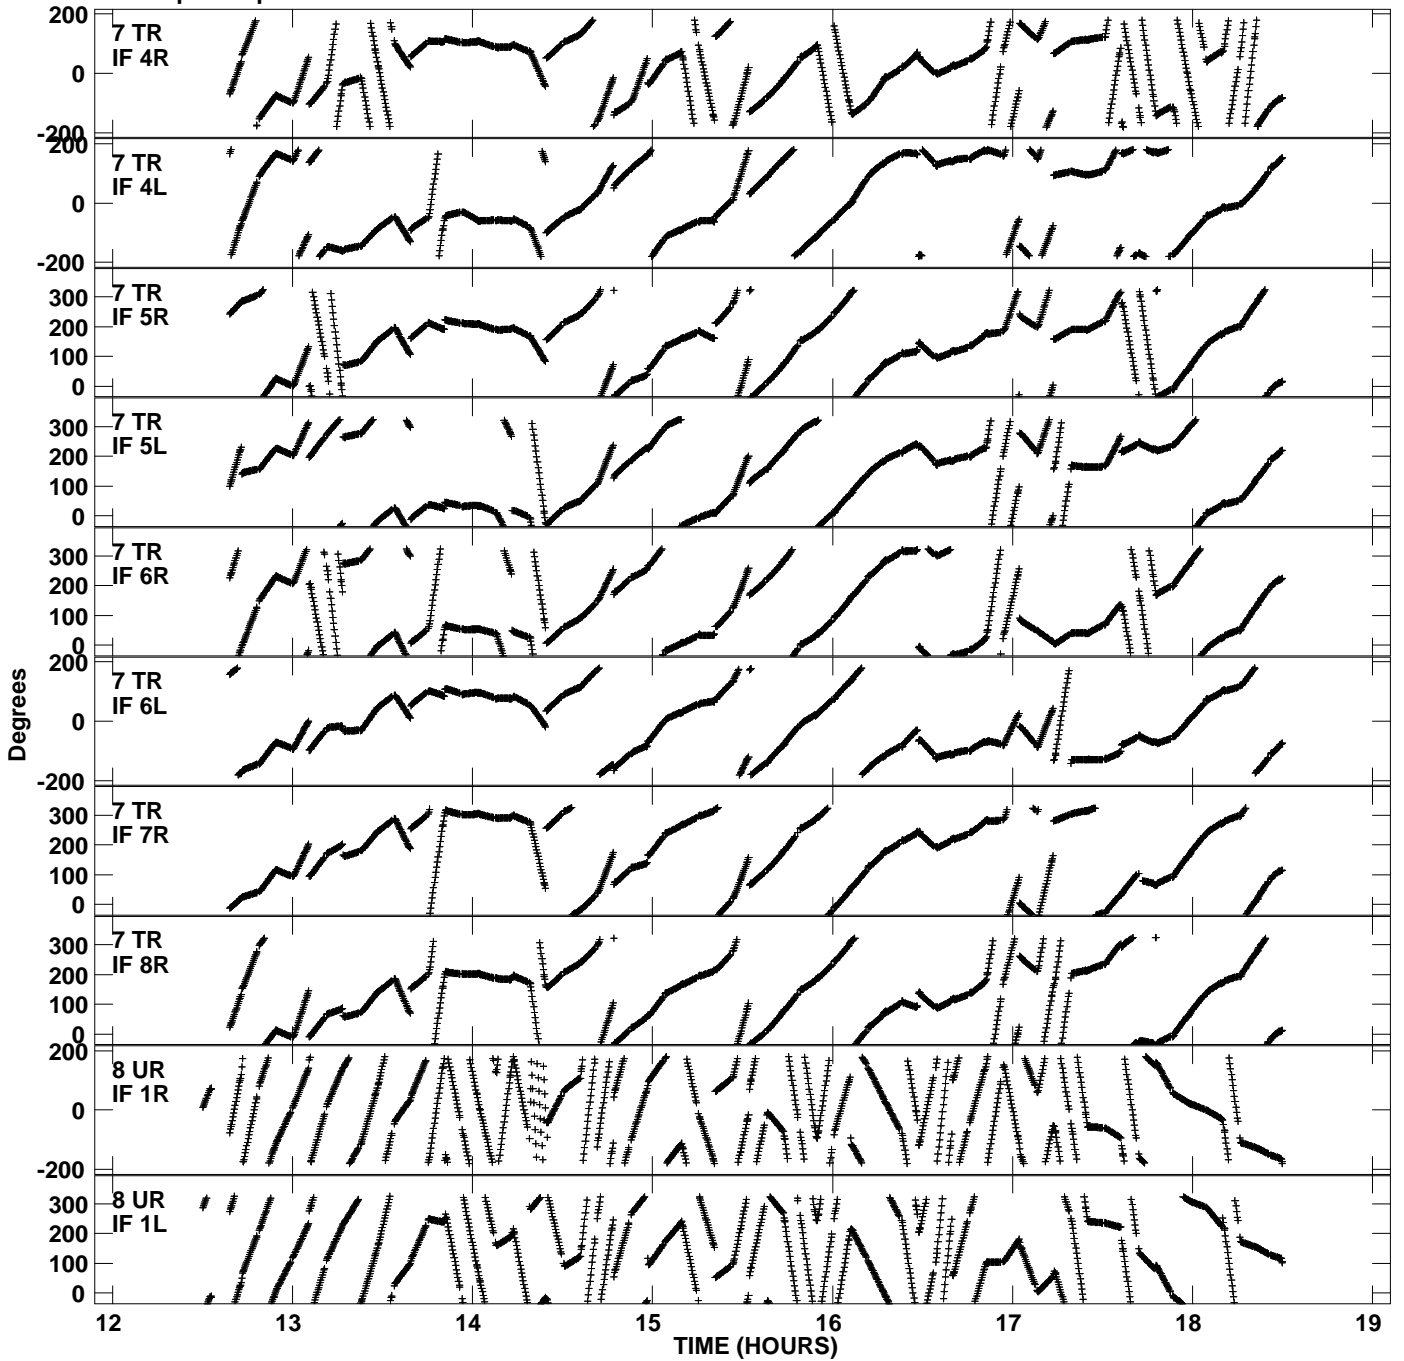

Plot file version 5 created 08-NOV-2013 16:22:27  
Gain phs vs UTC time for EP075G\_3.UVDATA.1  
CL 3 Rpol & Lpol IF 1 - 8

Plot file version 6 created 08-NOV-2013 16:22:27  
Gain phs vs UTC time for EP075G\_3.UVDATA.1  
CL 3 Rpol & Lpol IF 1 - 8

Plot file version 7 created 08-NOV-2013 16:22:27  
Gain phs vs UTC time for EP075G\_3.UVDATA.1  
CL 3 Rpol & Lpol IF 1 - 8

Plot file version 8 created 08-NOV-2013 16:22:27  
Gain phs vs UTC time for EP075G\_3.UVDATA.1  
CL 3 Rpol & Lpol IF 1 - 8

Plot file version 9 created 08-NOV-2013 16:22:27  
Gain phs vs UTC time for EP075G\_3.UVDATA.1  
CL 3 Rpol & Lpol IF 1 - 8

Plot file version 10 created 08-NOV-2013 16:22:27  
Gain phs vs UTC time for EP075G\_3.UVDATA.1  
CL 3 Rpol & Lpol IF 1 - 8