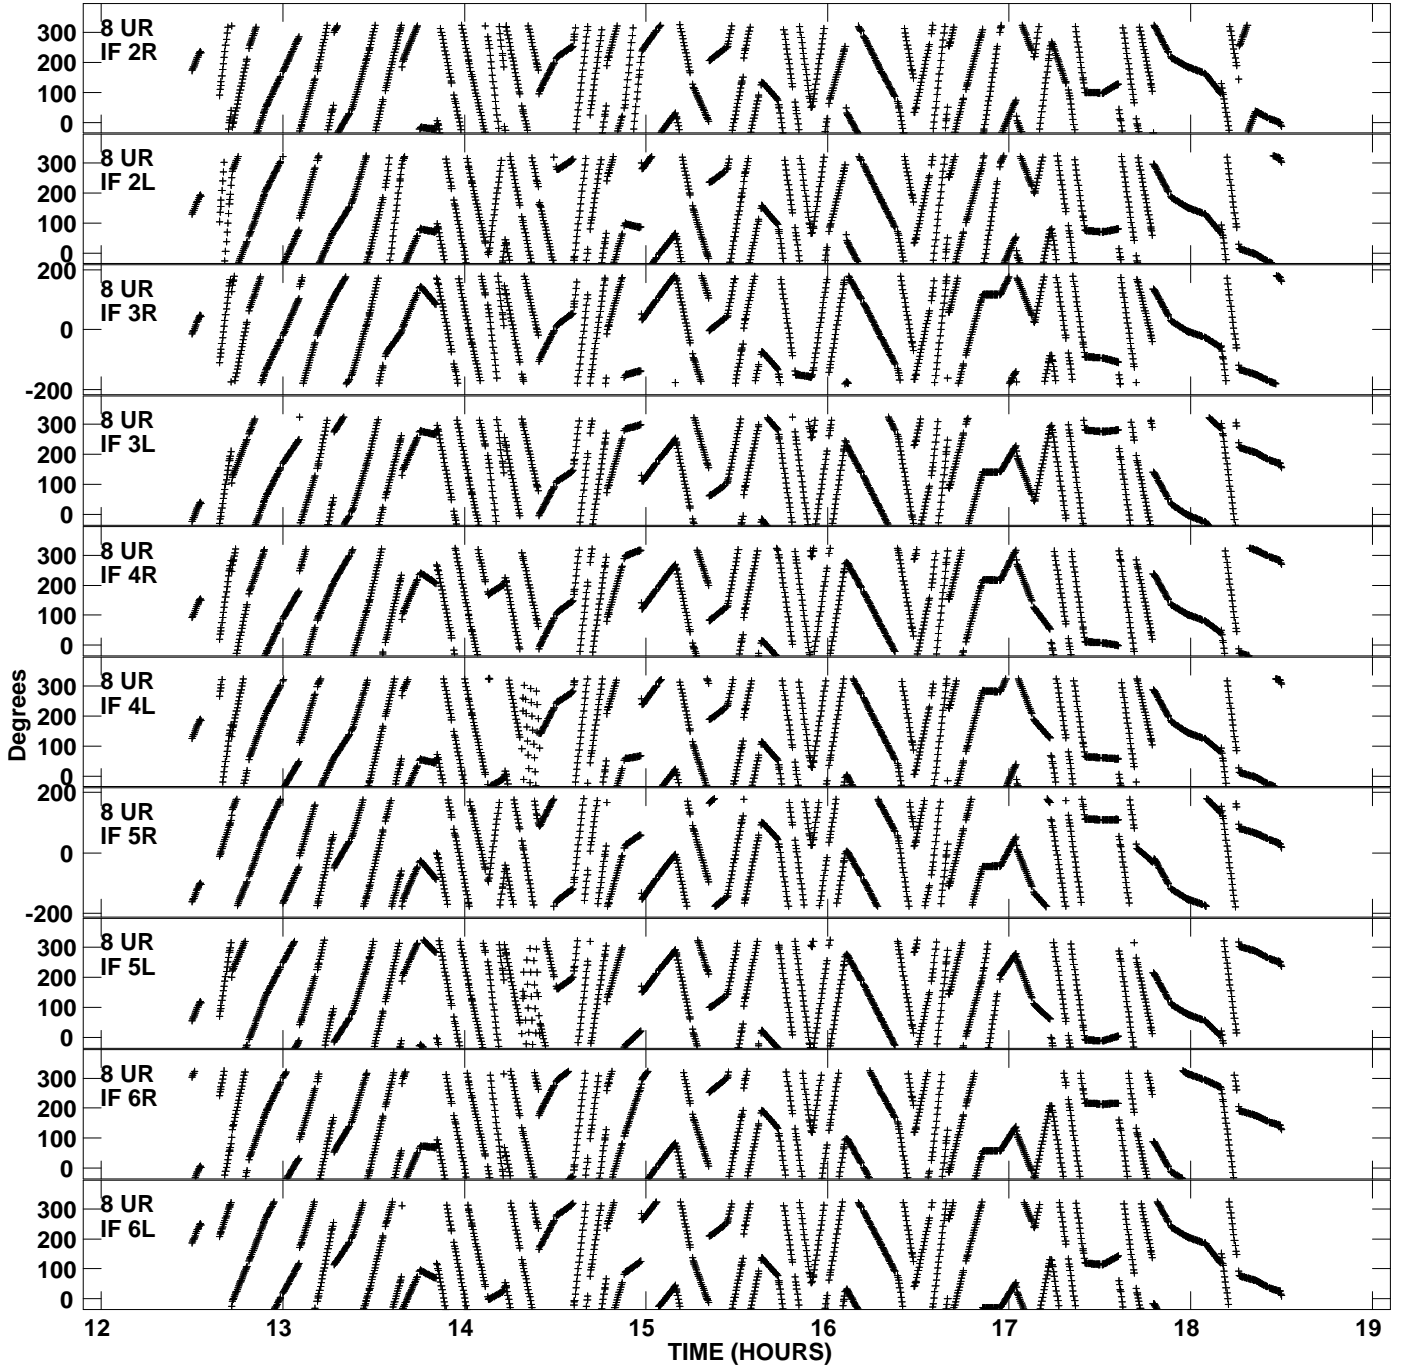

Plot file version 5 created 08-NOV-2013 16:22:27  
Gain phs vs UTC time for EP075G\_3.UVDATA.1  
CL 3 Rpol & Lpol IF 1 - 8

Plot file version 6 created 08-NOV-2013 16:22:27  
Gain phs vs UTC time for EP075G\_3.UVDATA.1  
CL 3 Rpol & Lpol IF 1 - 8

Plot file version 7 created 08-NOV-2013 16:22:27  
Gain phs vs UTC time for EP075G\_3.UVDATA.1  
CL 3 Rpol & Lpol IF 1 - 8

Plot file version 8 created 08-NOV-2013 16:22:27  
Gain phs vs UTC time for EP075G\_3.UVDATA.1  
CL 3 Rpol & Lpol IF 1 - 8

Plot file version 9 created 08-NOV-2013 16:22:27  
Gain phs vs UTC time for EP075G\_3.UVDATA.1  
CL 3 Rpol & Lpol IF 1 - 8

Plot file version 10 created 08-NOV-2013 16:22:27  
Gain phs vs UTC time for EP075G\_3.UVDATA.1  
CL 3 Rpol & Lpol IF 1 - 8

Plot file version 11 created 08-NOV-2013 16:22:27  
Gain phs vs UTC time for EP075G\_3.UVDATA.1  
CL 3 Rpol & Lpol IF 1 - 8

Plot file version 12 created 08-NOV-2013 16:22:27  
Gain phs vs UTC time for EP075G\_3.UVDATA.1  
CL 3 Rpol & Lpol IF 1 - 8