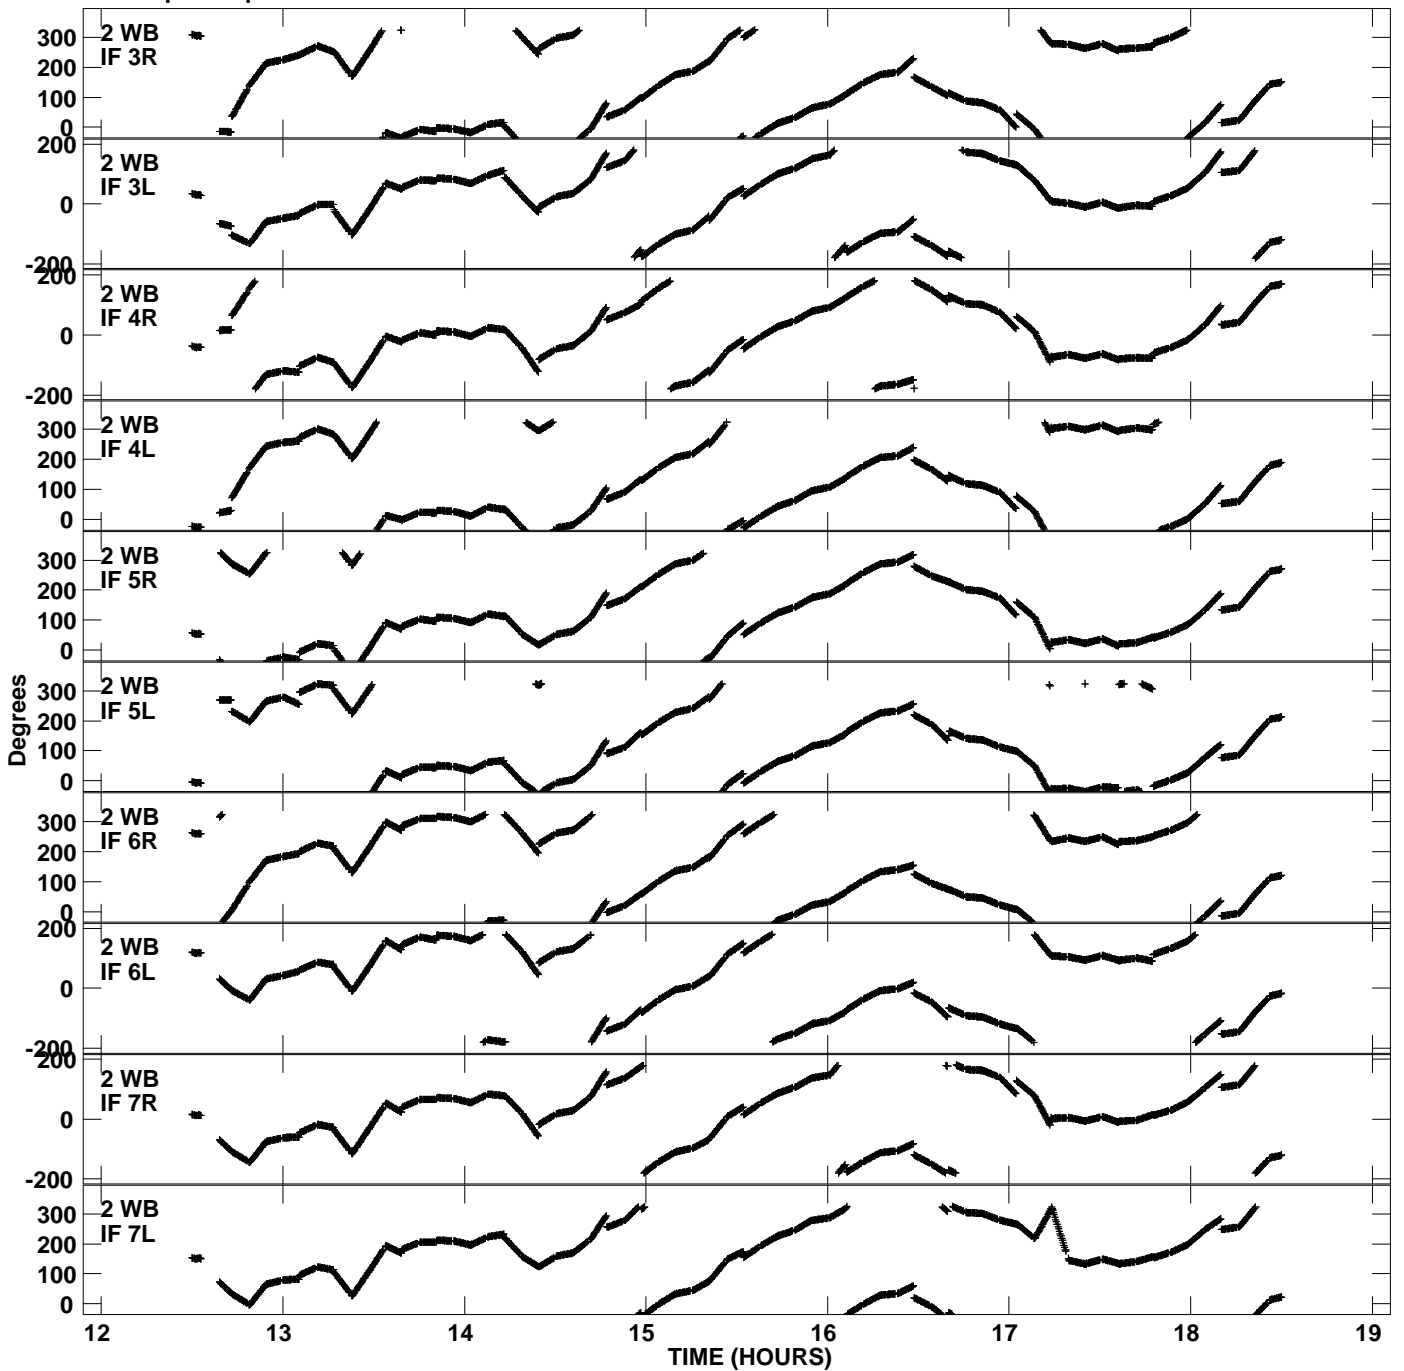

Plot file version 1 created 08-NOV-2013 16:22:27  
Gain phs vs UTC time for EP075G\_3.UVDATA.1  
CL 3 Rpol & Lpol IF 1 - 8

Plot file version 2 created 08-NOV-2013 16:22:27  
Gain phs vs UTC time for EP075G\_3.UVDATA.1  
CL 3 Rpol & Lpol IF 1 - 8

Plot file version 3 created 08-NOV-2013 16:22:27  
Gain phs vs UTC time for EP075G\_3.UVDATA.1  
CL 3 Rpol & Lpol IF 1 - 8

Plot file version 4 created 08-NOV-2013 16:22:27  
Gain phs vs UTC time for EP075G\_3.UVDATA.1  
CL 3 Rpol & Lpol IF 1 - 8

Plot file version 5 created 08-NOV-2013 16:22:27  
Gain phs vs UTC time for EP075G\_3.UVDATA.1  
CL 3 Rpol & Lpol IF 1 - 8

Plot file version 6 created 08-NOV-2013 16:22:27  
Gain phs vs UTC time for EP075G\_3.UVDATA.1  
CL 3 Rpol & Lpol IF 1 - 8

Plot file version 7 created 08-NOV-2013 16:22:27  
Gain phs vs UTC time for EP075G\_3.UVDATA.1  
CL 3 Rpol & Lpol IF 1 - 8

Plot file version 8 created 08-NOV-2013 16:22:27  
Gain phs vs UTC time for EP075G\_3.UVDATA.1  
CL 3 Rpol & Lpol IF 1 - 8