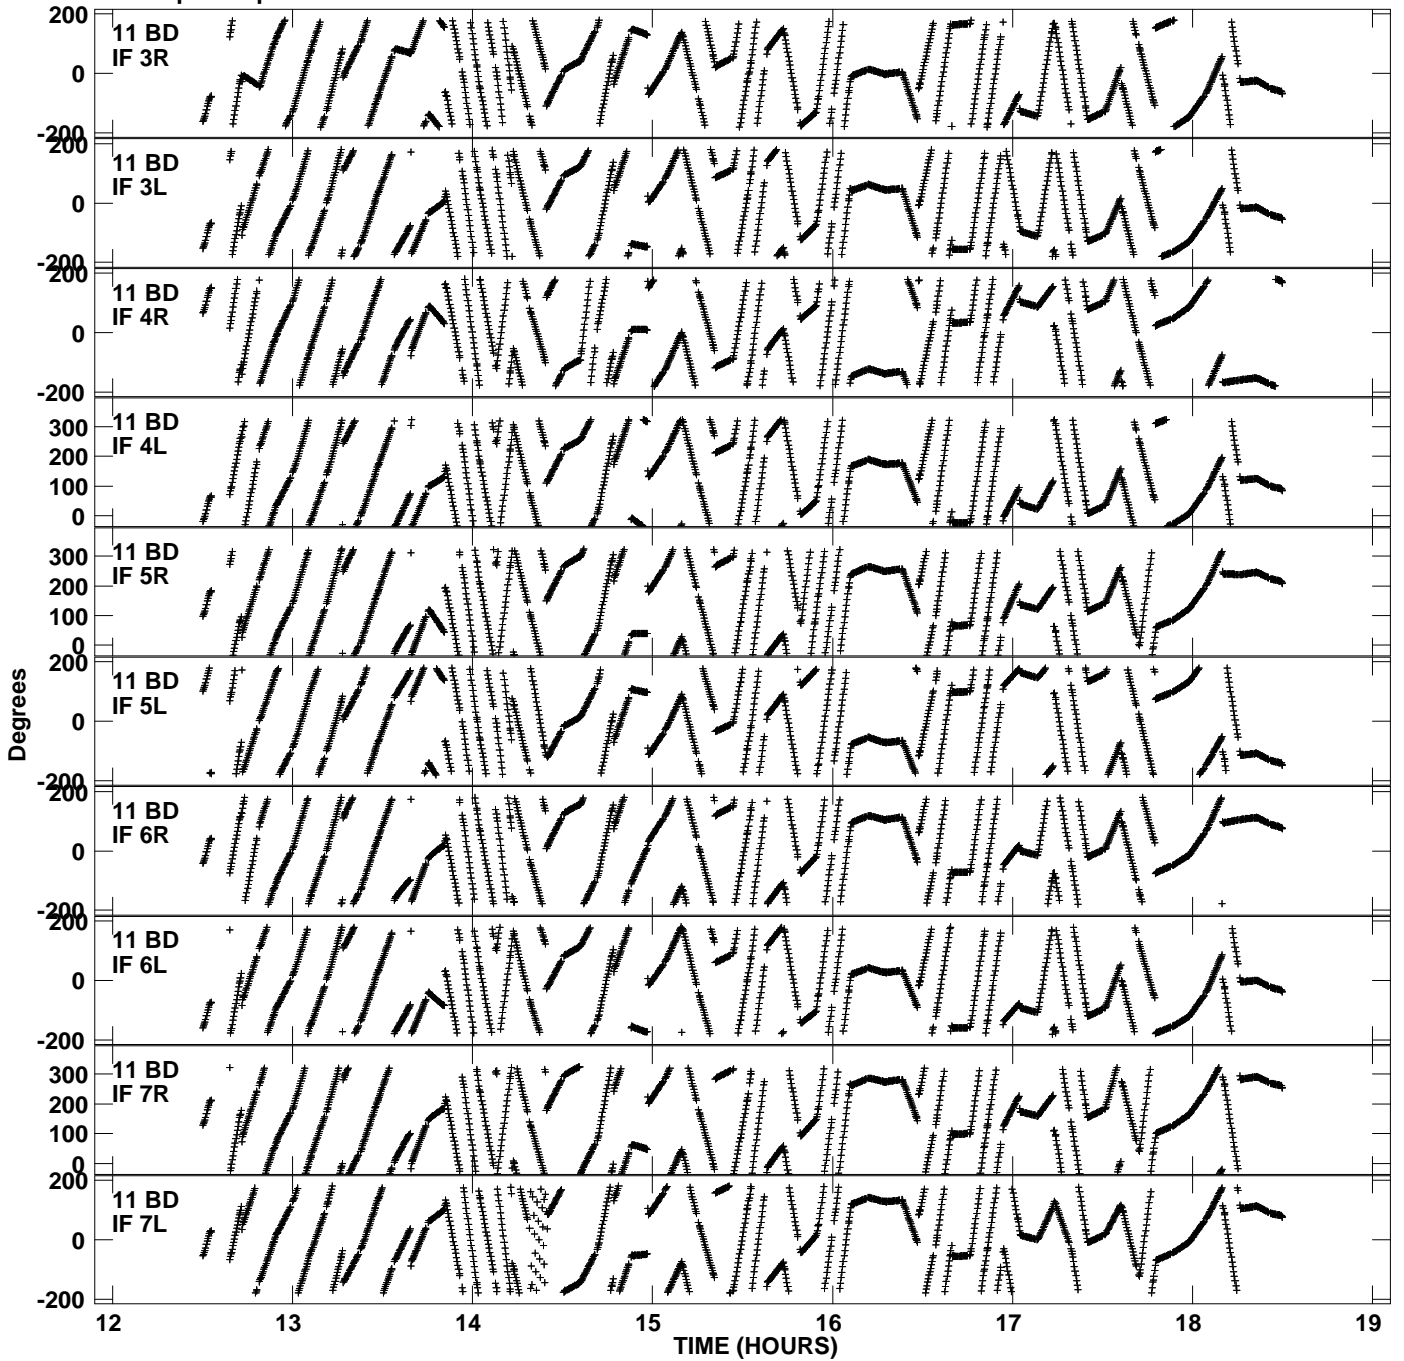

Plot file version 14 created 08-NOV-2013 16:22:27
Gain phs vs UTC time for EP075G_3.UVDATA.1
CL 3 Rpol & Lpol IF 1 - 8