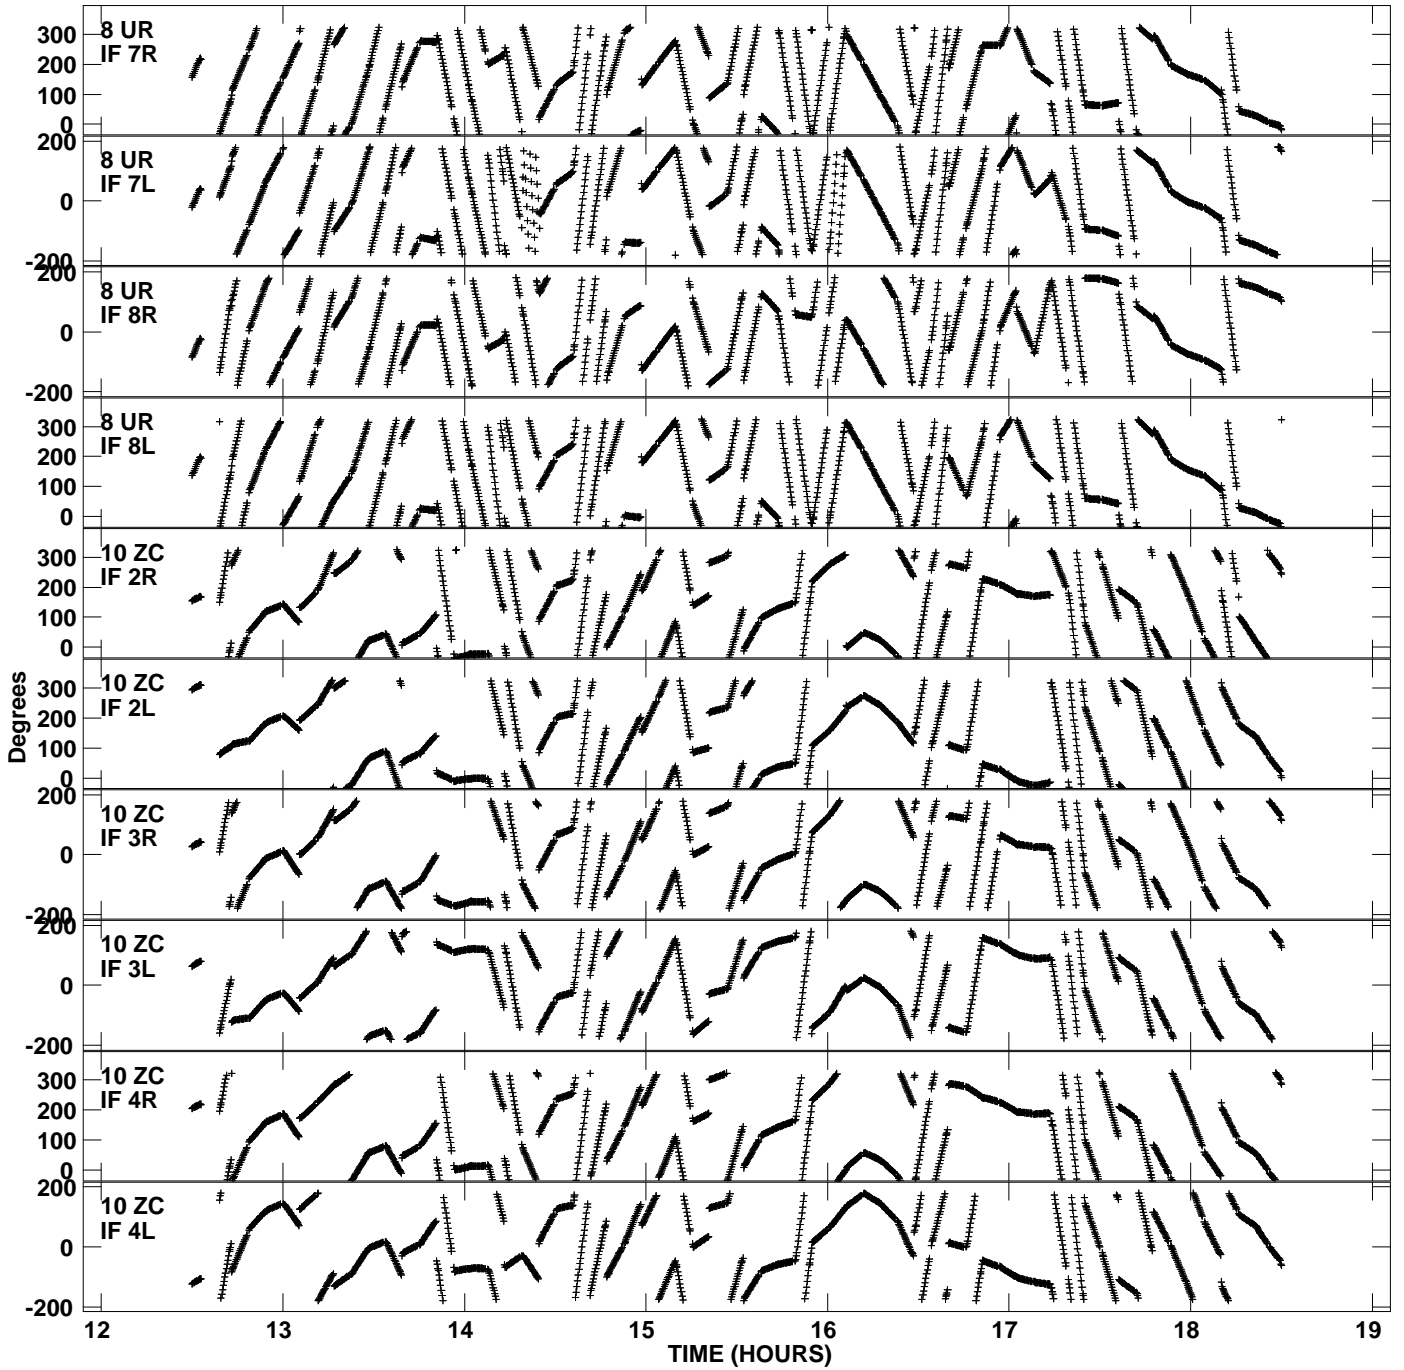

Plot file version 12 created 08-NOV-2013 16:22:27
Gain phs vs UTC time for EP075G_3.UVDATA.1
CL 3 Rpol & Lpol IF 1 - 8