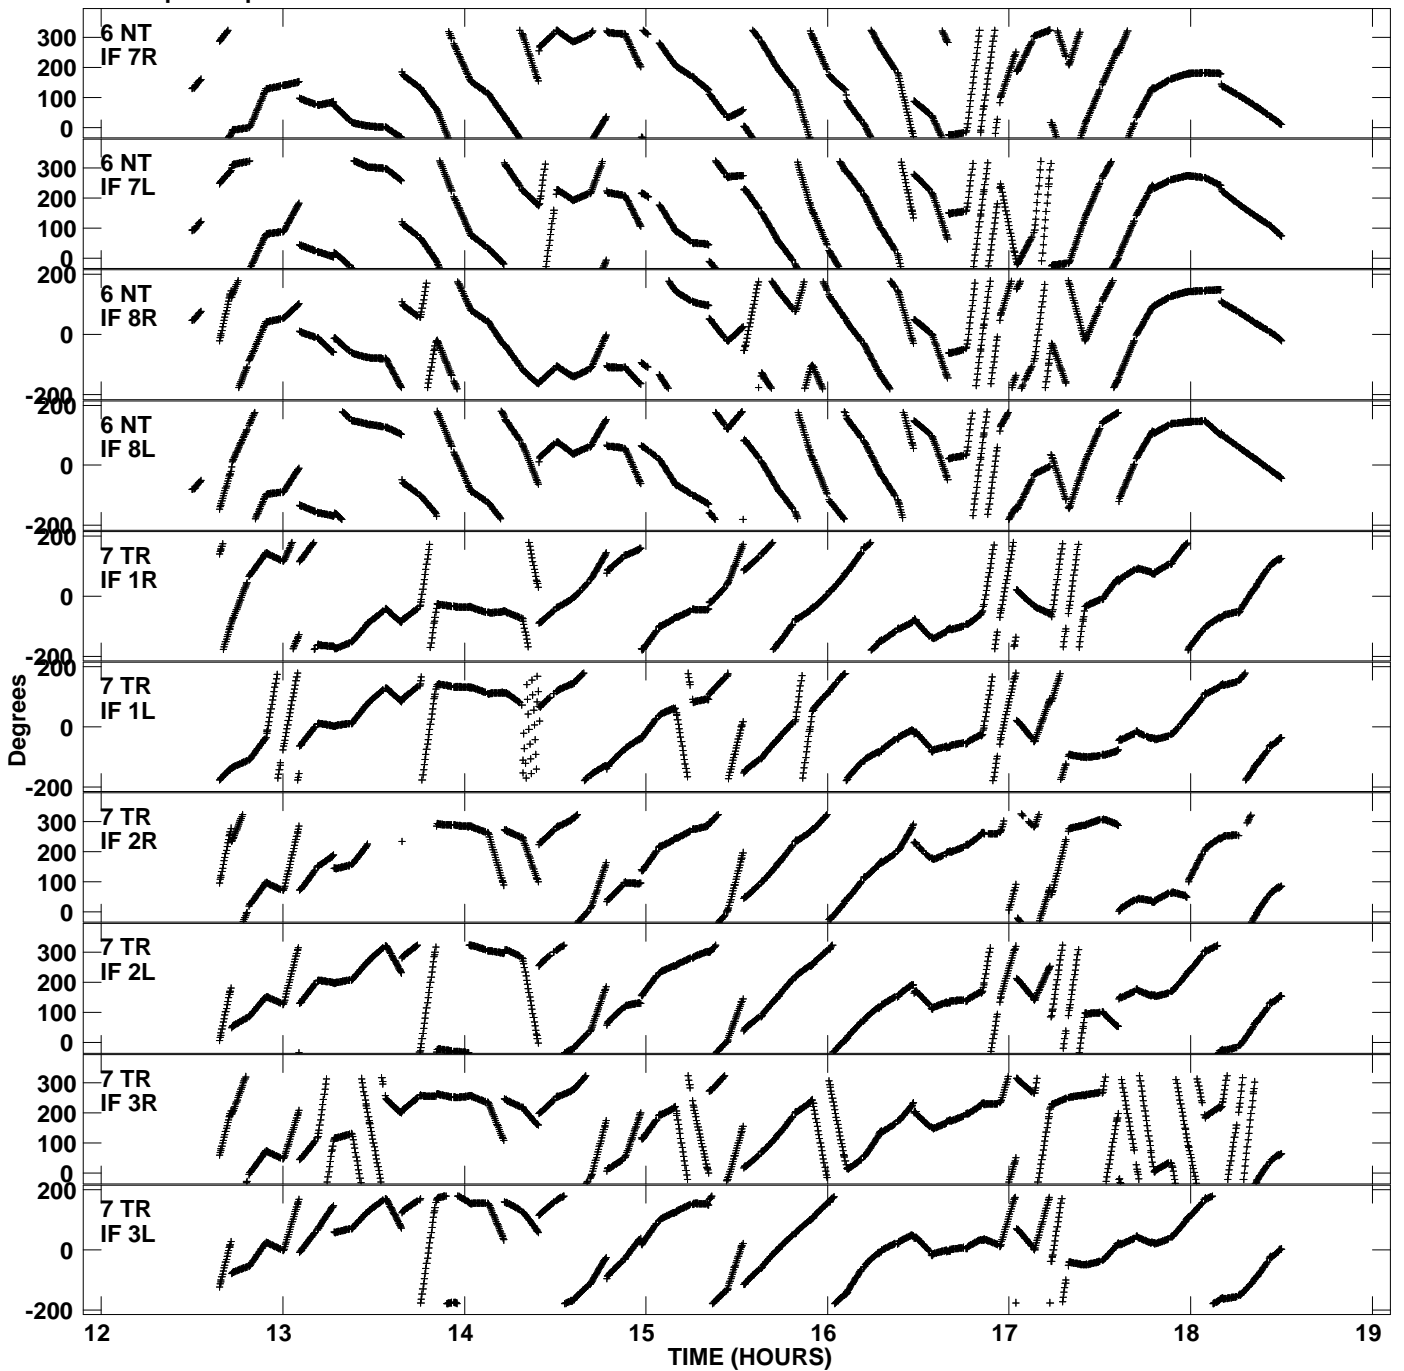

Plot file version 9 created 08-NOV-2013 16:22:27
Gain phs vs UTC time for EP075G_3.UVDATA.1
CL 3 Rpol & Lpol IF 1 - 8