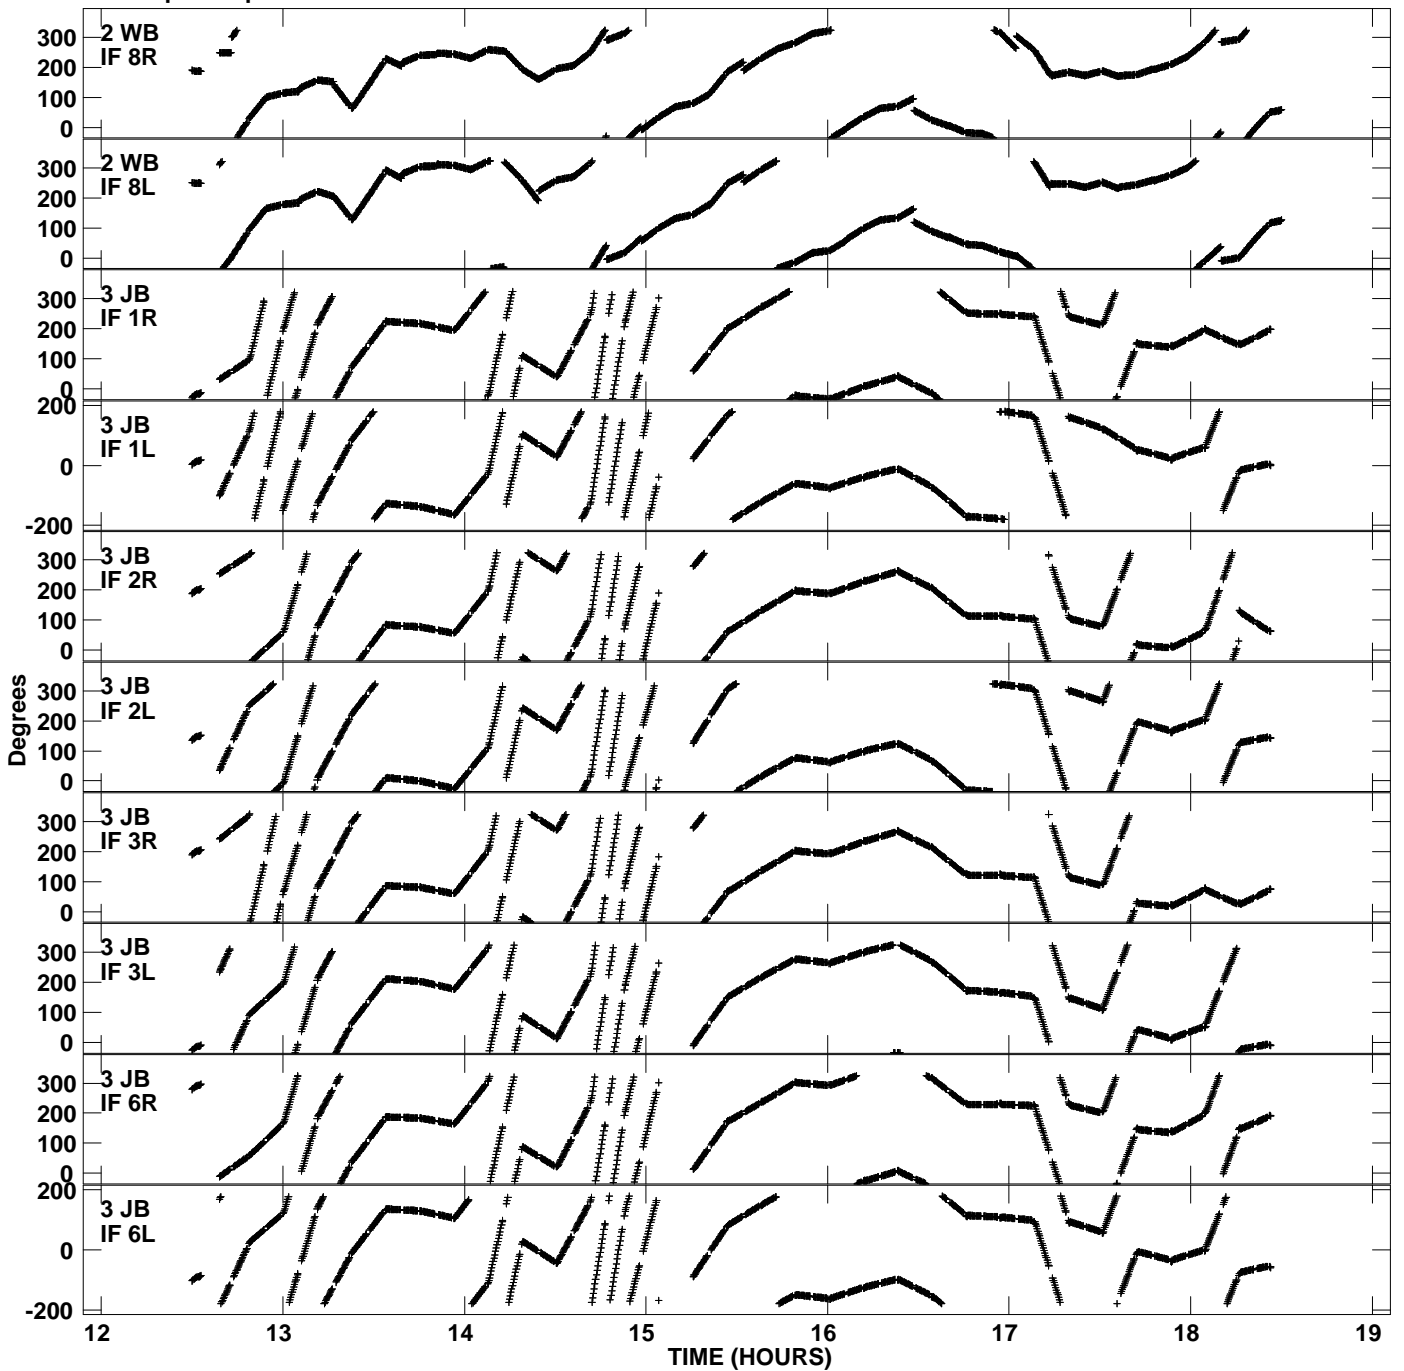

Plot file version 1 created 08-NOV-2013 16:22:27  
Gain phs vs UTC time for EP075G\_3.UVDATA.1  
CL 3 Rpol & Lpol IF 1 - 8

Plot file version 2 created 08-NOV-2013 16:22:27  
Gain phs vs UTC time for EP075G\_3.UVDATA.1  
CL 3 Rpol & Lpol IF 1 - 8

Plot file version 3 created 08-NOV-2013 16:22:27  
Gain phs vs UTC time for EP075G\_3.UVDATA.1  
CL 3 Rpol & Lpol IF 1 - 8

Plot file version 4 created 08-NOV-2013 16:22:27  
Gain phs vs UTC time for EP075G\_3.UVDATA.1  
CL 3 Rpol & Lpol IF 1 - 8

Plot file version 5 created 08-NOV-2013 16:22:27  
Gain phs vs UTC time for EP075G\_3.UVDATA.1  
CL 3 Rpol & Lpol IF 1 - 8

Plot file version 6 created 08-NOV-2013 16:22:27  
Gain phs vs UTC time for EP075G\_3.UVDATA.1  
CL 3 Rpol & Lpol IF 1 - 8

Plot file version 7 created 08-NOV-2013 16:22:27  
Gain phs vs UTC time for EP075G\_3.UVDATA.1  
CL 3 Rpol & Lpol IF 1 - 8

Plot file version 8 created 08-NOV-2013 16:22:27  
Gain phs vs UTC time for EP075G\_3.UVDATA.1  
CL 3 Rpol & Lpol IF 1 - 8