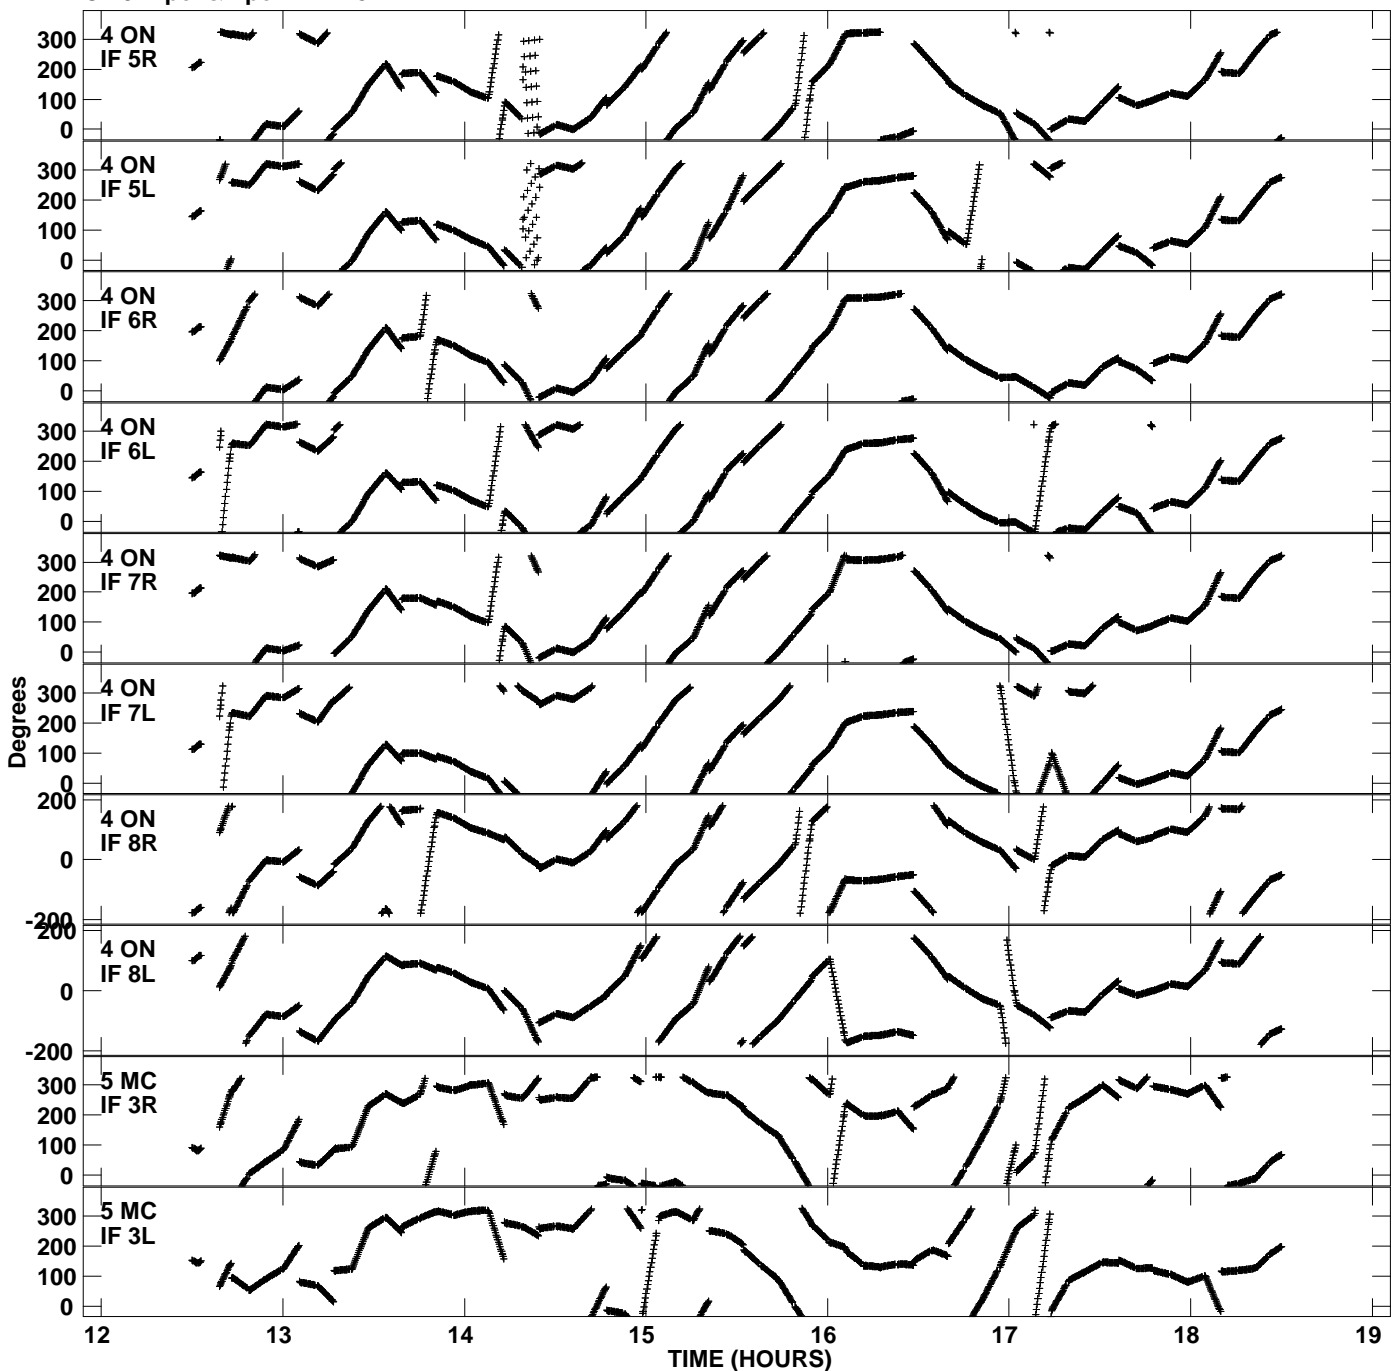

Plot file version 1 created 08-NOV-2013 16:22:27  
Gain phs vs UTC time for EP075G\_3.UVDATA.1  
CL 3 Rpol & Lpol IF 1 - 8

Plot file version 2 created 08-NOV-2013 16:22:27  
Gain phs vs UTC time for EP075G\_3.UVDATA.1  
CL 3 Rpol & Lpol IF 1 - 8

Plot file version 3 created 08-NOV-2013 16:22:27  
Gain phs vs UTC time for EP075G\_3.UVDATA.1  
CL 3 Rpol & Lpol IF 1 - 8

Plot file version 4 created 08-NOV-2013 16:22:27  
Gain phs vs UTC time for EP075G\_3.UVDATA.1  
CL 3 Rpol & Lpol IF 1 - 8

Plot file version 5 created 08-NOV-2013 16:22:27  
Gain phs vs UTC time for EP075G\_3.UVDATA.1  
CL 3 Rpol & Lpol IF 1 - 8

Plot file version 6 created 08-NOV-2013 16:22:27  
Gain phs vs UTC time for EP075G\_3.UVDATA.1  
CL 3 Rpol & Lpol IF 1 - 8

Plot file version 7 created 08-NOV-2013 16:22:27  
Gain phs vs UTC time for EP075G\_3.UVDATA.1  
CL 3 Rpol & Lpol IF 1 - 8

Plot file version 8 created 08-NOV-2013 16:22:27  
Gain phs vs UTC time for EP075G\_3.UVDATA.1  
CL 3 Rpol & Lpol IF 1 - 8