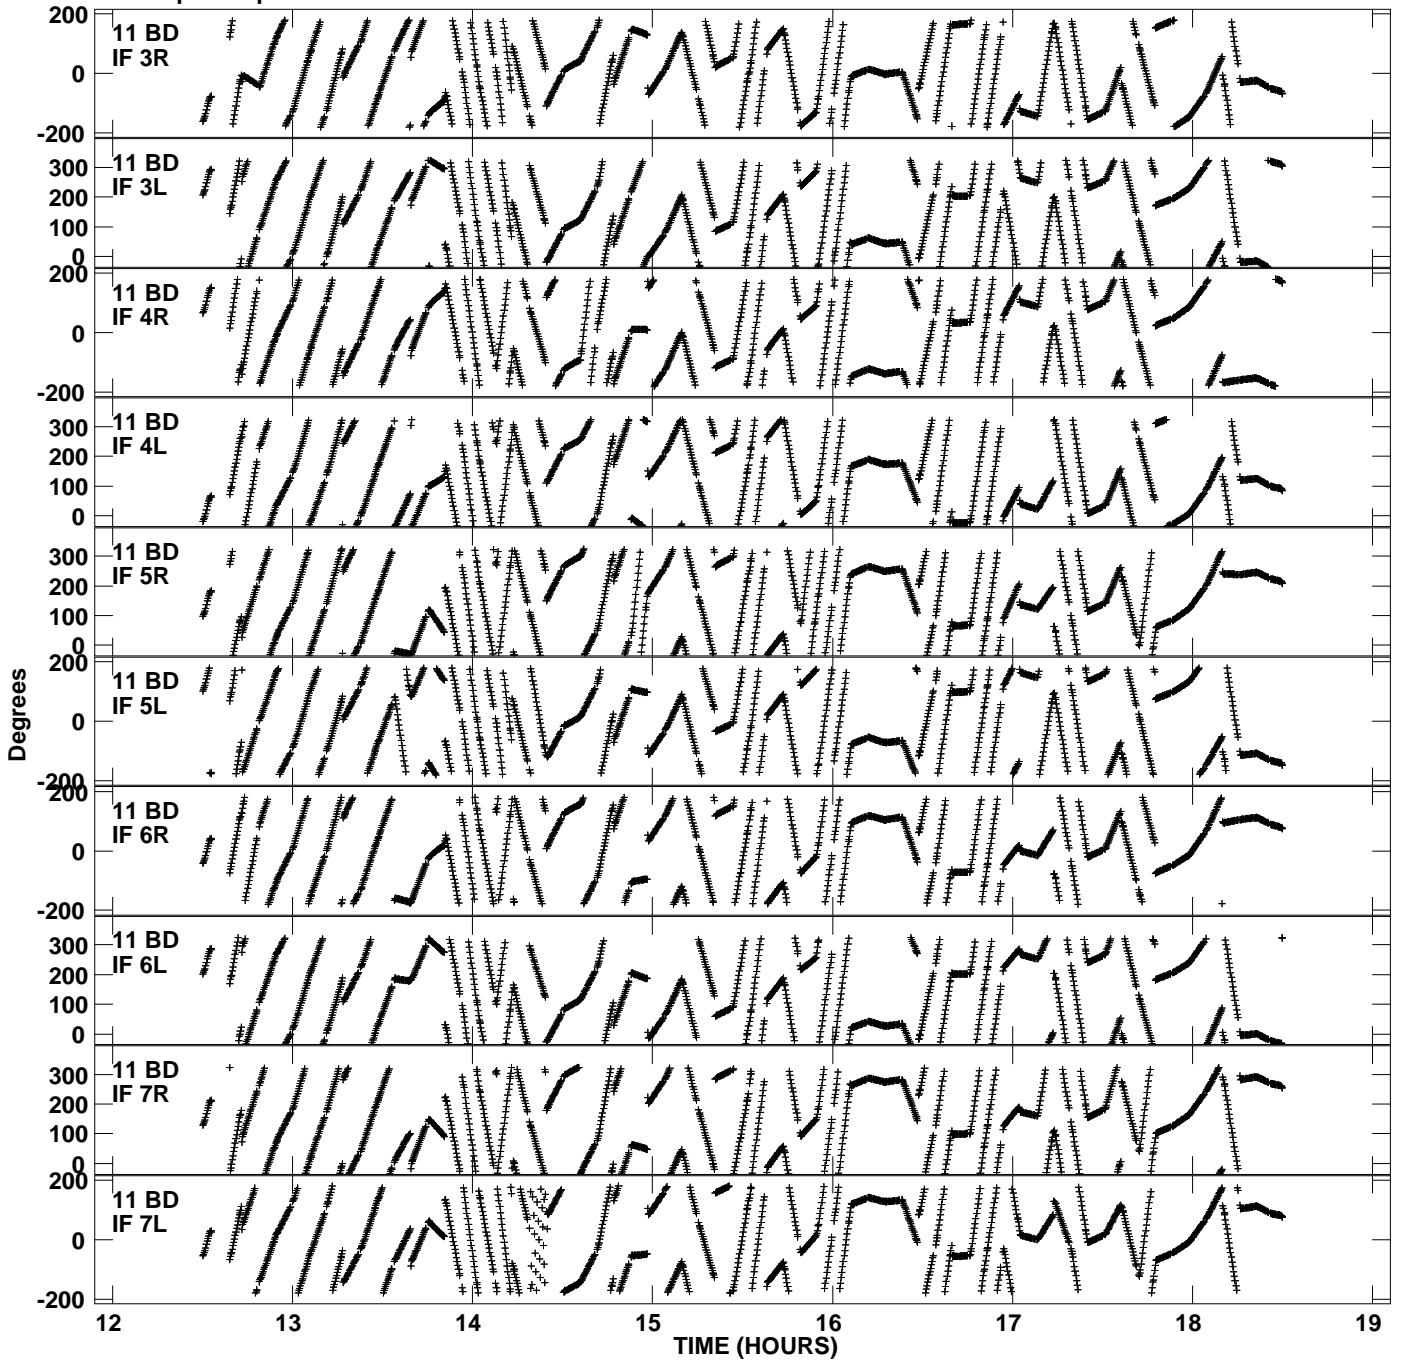

Plot file version 14 created 11-NOV-2013 15:09:03
Gain phs vs UTC time for EP075G_4.UVDATA.1
CL 3 Rpol & Lpol IF 1 - 8