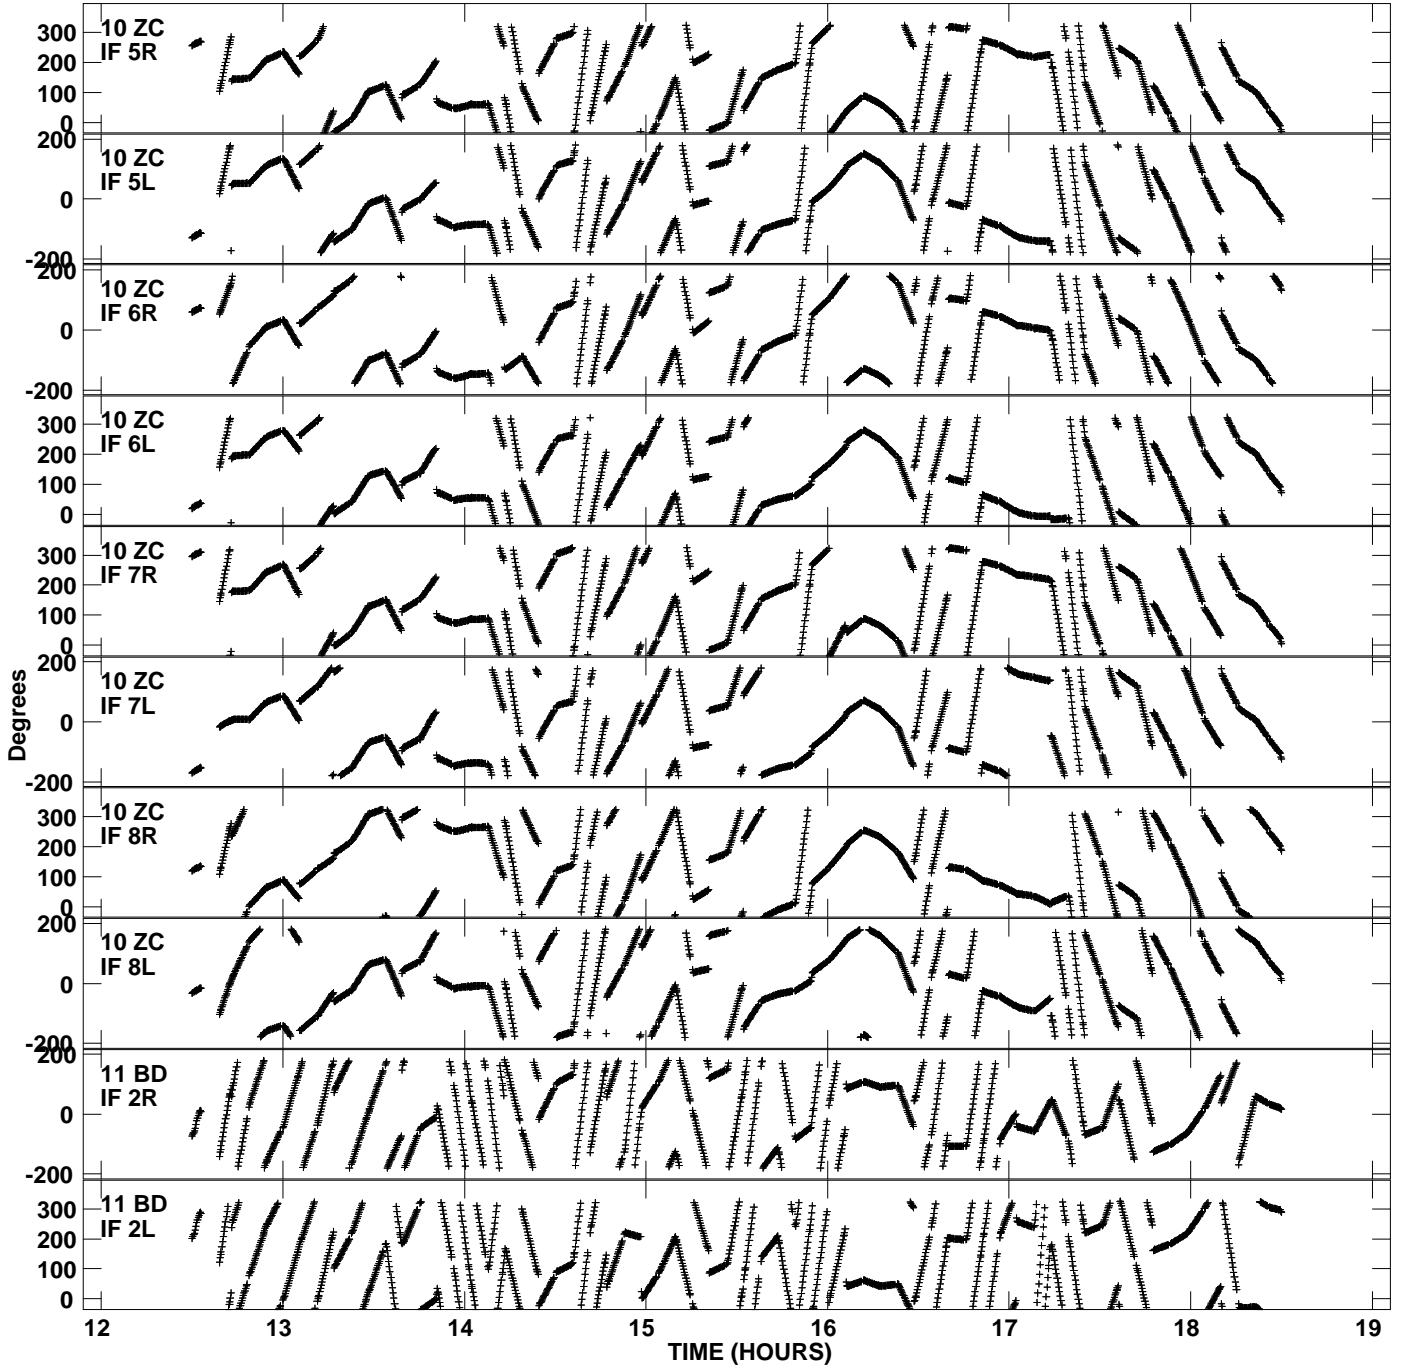

Plot file version 13 created 11-NOV-2013 15:09:03
Gain phs vs UTC time for EP075G_4.UVDATA.1
CL 3 Rpol & Lpol IF 1 - 8