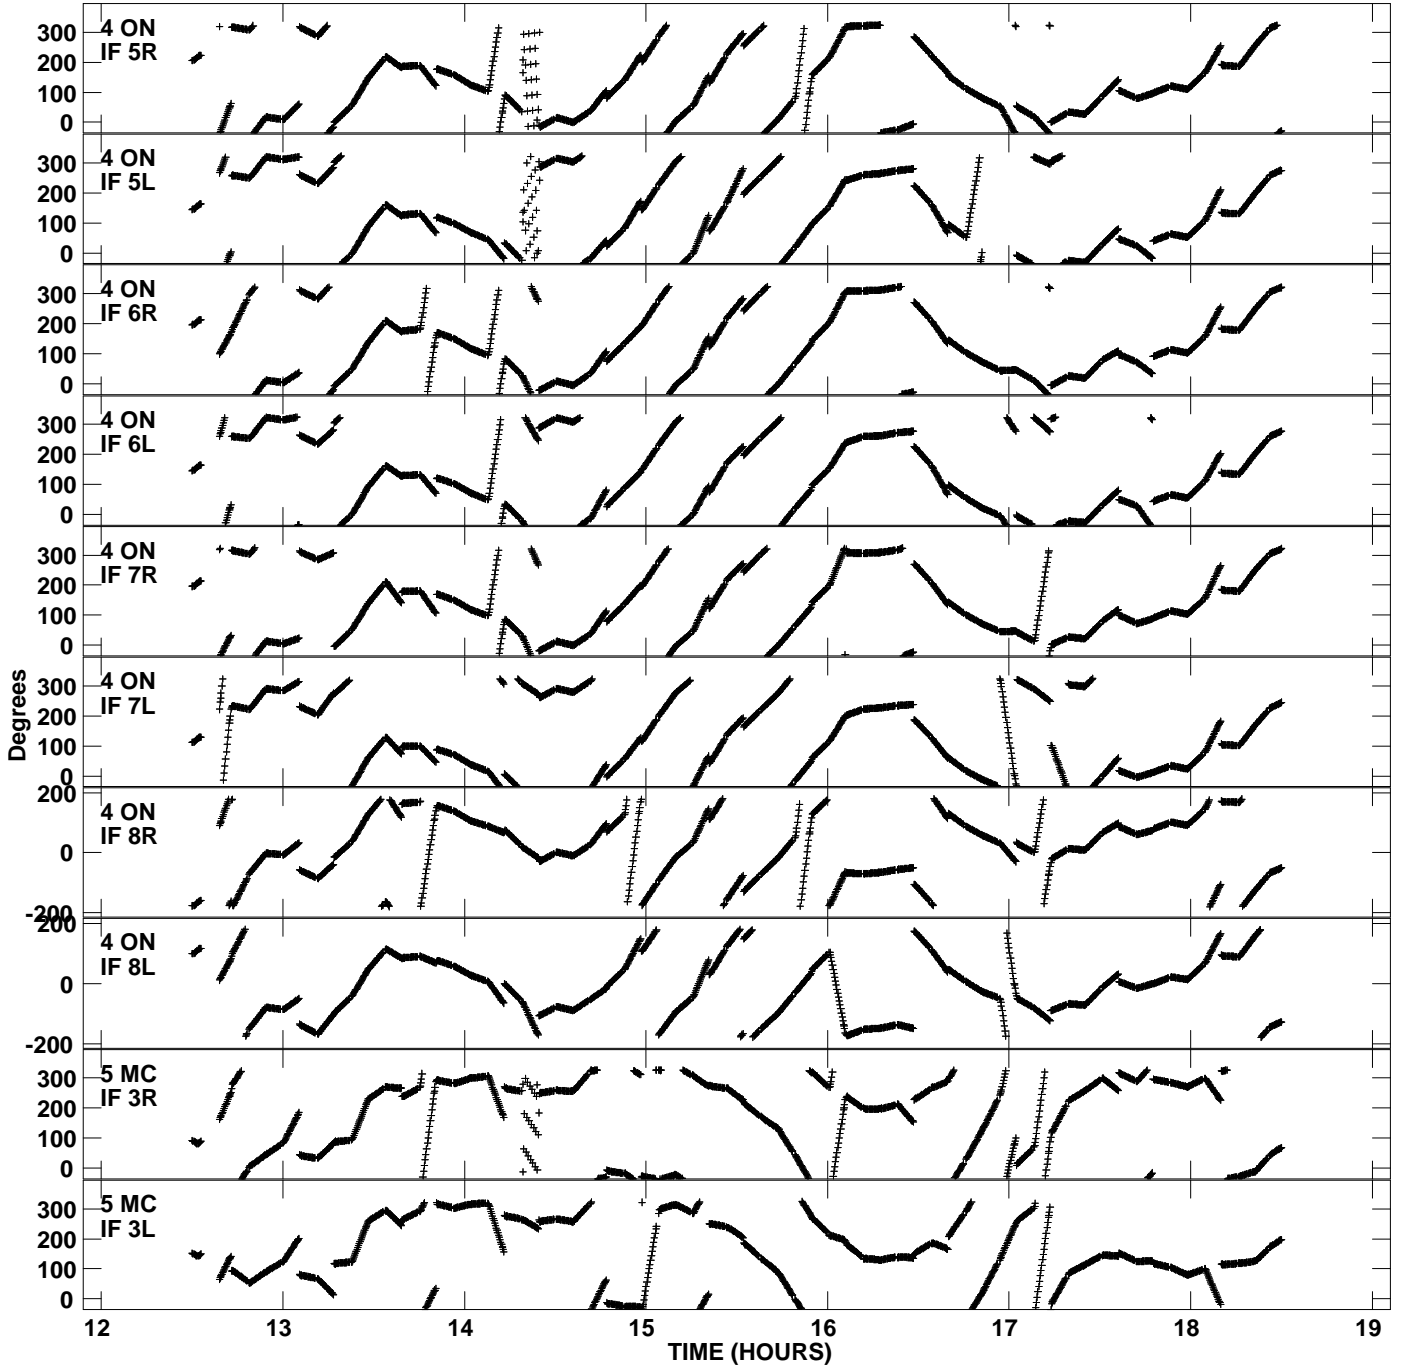

Plot file version 1 created 11-NOV-2013 15:09:03  
Gain phs vs UTC time for EP075G\_4.UVDATA.1  
CL 3 Rpol & Lpol IF 1 - 8

Plot file version 2 created 11-NOV-2013 15:09:03  
Gain phs vs UTC time for EP075G\_4.UVDATA.1  
CL 3 Rpol & Lpol IF 1 - 8

Plot file version 3 created 11-NOV-2013 15:09:03  
Gain phs vs UTC time for EP075G\_4.UVDATA.1  
CL 3 Rpol & Lpol IF 1 - 8

Plot file version 4 created 11-NOV-2013 15:09:03  
Gain phs vs UTC time for EP075G\_4.UVDATA.1  
CL 3 Rpol & Lpol IF 1 - 8

Plot file version 5 created 11-NOV-2013 15:09:03  
Gain phs vs UTC time for EP075G\_4.UVDATA.1  
CL 3 Rpol & Lpol IF 1 - 8

Plot file version 6 created 11-NOV-2013 15:09:03  
Gain phs vs UTC time for EP075G\_4.UVDATA.1  
CL 3 Rpol & Lpol IF 1 - 8

Plot file version 7 created 11-NOV-2013 15:09:03  
Gain phs vs UTC time for EP075G\_4.UVDATA.1  
CL 3 Rpol & Lpol IF 1 - 8

Plot file version 8 created 11-NOV-2013 15:09:03  
Gain phs vs UTC time for EP075G\_4.UVDATA.1  
CL 3 Rpol & Lpol IF 1 - 8