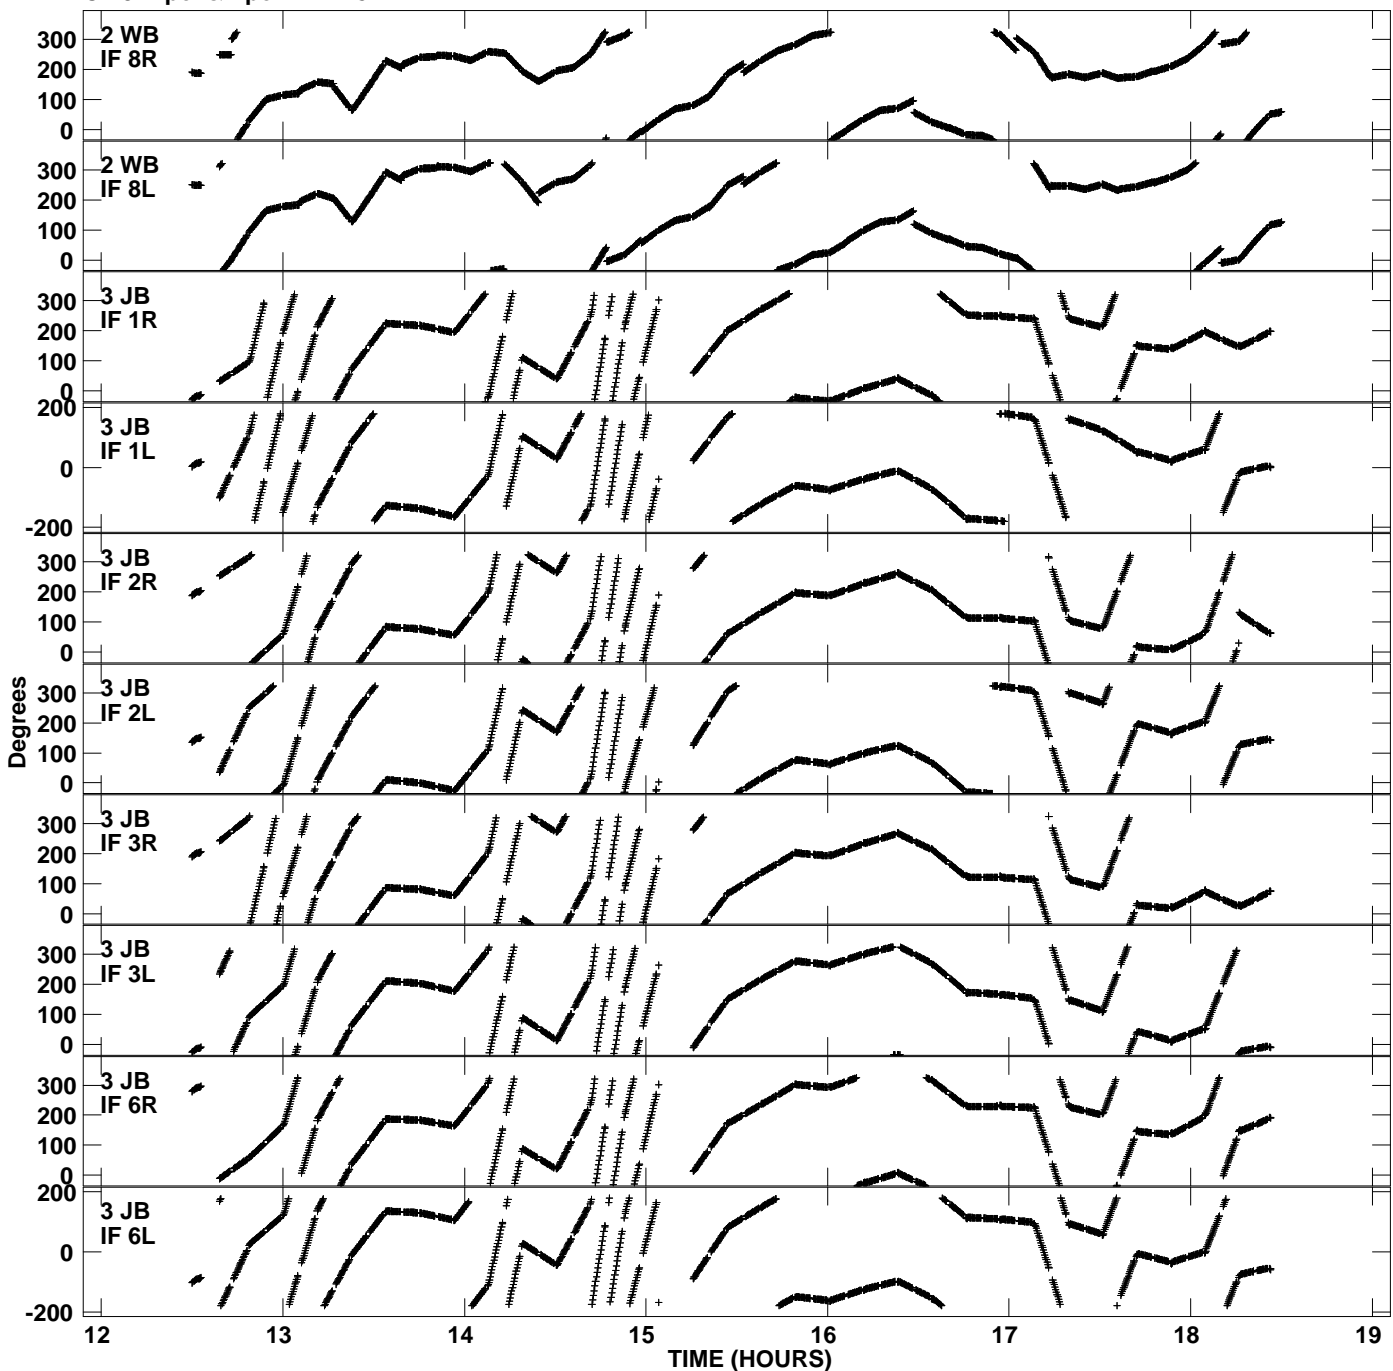

Plot file version 1 created 11-NOV-2013 15:09:03  
Gain phs vs UTC time for EP075G\_4.UVDATA.1  
CL 3 Rpol & Lpol IF 1 - 8

Plot file version 2 created 11-NOV-2013 15:09:03  
Gain phs vs UTC time for EP075G\_4.UVDATA.1  
CL 3 Rpol & Lpol IF 1 - 8

Plot file version 3 created 11-NOV-2013 15:09:03  
Gain phs vs UTC time for EP075G\_4.UVDATA.1  
CL 3 Rpol & Lpol IF 1 - 8

Plot file version 4 created 11-NOV-2013 15:09:03  
Gain phs vs UTC time for EP075G\_4.UVDATA.1  
CL 3 Rpol & Lpol IF 1 - 8

Plot file version 5 created 11-NOV-2013 15:09:03  
Gain phs vs UTC time for EP075G\_4.UVDATA.1  
CL 3 Rpol & Lpol IF 1 - 8

Plot file version 6 created 11-NOV-2013 15:09:03  
Gain phs vs UTC time for EP075G\_4.UVDATA.1  
CL 3 Rpol & Lpol IF 1 - 8

Plot file version 7 created 11-NOV-2013 15:09:03  
Gain phs vs UTC time for EP075G\_4.UVDATA.1  
CL 3 Rpol & Lpol IF 1 - 8

Plot file version 8 created 11-NOV-2013 15:09:03  
Gain phs vs UTC time for EP075G\_4.UVDATA.1  
CL 3 Rpol & Lpol IF 1 - 8