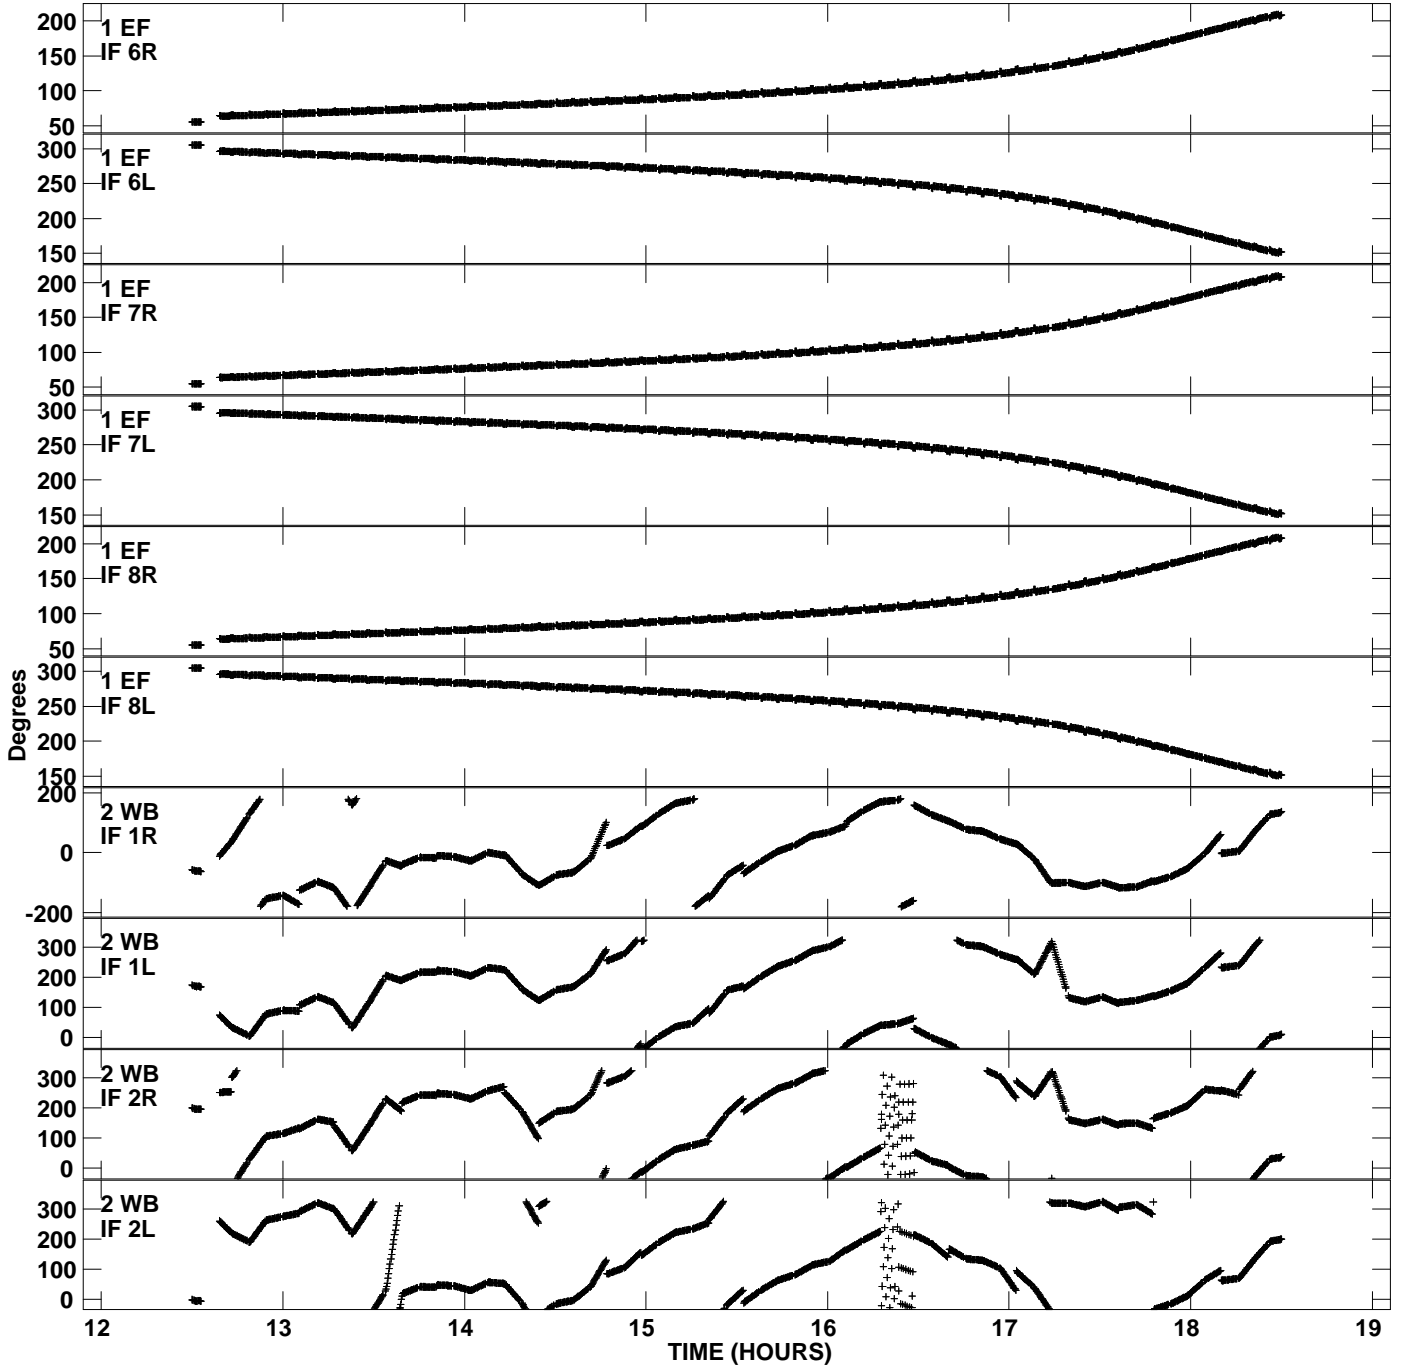

Plot file version 1 created 11-NOV-2013 15:09:03  
Gain phs vs UTC time for EP075G\_4.UVDATA.1  
CL 3 Rpol & Lpol IF 1 - 8

Plot file version 2 created 11-NOV-2013 15:09:03  
Gain phs vs UTC time for EP075G\_4.UVDATA.1  
CL 3 Rpol & Lpol IF 1 - 8

Plot file version 3 created 11-NOV-2013 15:09:03  
Gain phs vs UTC time for EP075G\_4.UVDATA.1  
CL 3 Rpol & Lpol IF 1 - 8

Plot file version 4 created 11-NOV-2013 15:09:03  
Gain phs vs UTC time for EP075G\_4.UVDATA.1  
CL 3 Rpol & Lpol IF 1 - 8

Plot file version 5 created 11-NOV-2013 15:09:03  
Gain phs vs UTC time for EP075G\_4.UVDATA.1  
CL 3 Rpol & Lpol IF 1 - 8

Plot file version 6 created 11-NOV-2013 15:09:03  
Gain phs vs UTC time for EP075G\_4.UVDATA.1  
CL 3 Rpol & Lpol IF 1 - 8

Plot file version 7 created 11-NOV-2013 15:09:03  
Gain phs vs UTC time for EP075G\_4.UVDATA.1  
CL 3 Rpol & Lpol IF 1 - 8

Plot file version 8 created 11-NOV-2013 15:09:03  
Gain phs vs UTC time for EP075G\_4.UVDATA.1  
CL 3 Rpol & Lpol IF 1 - 8