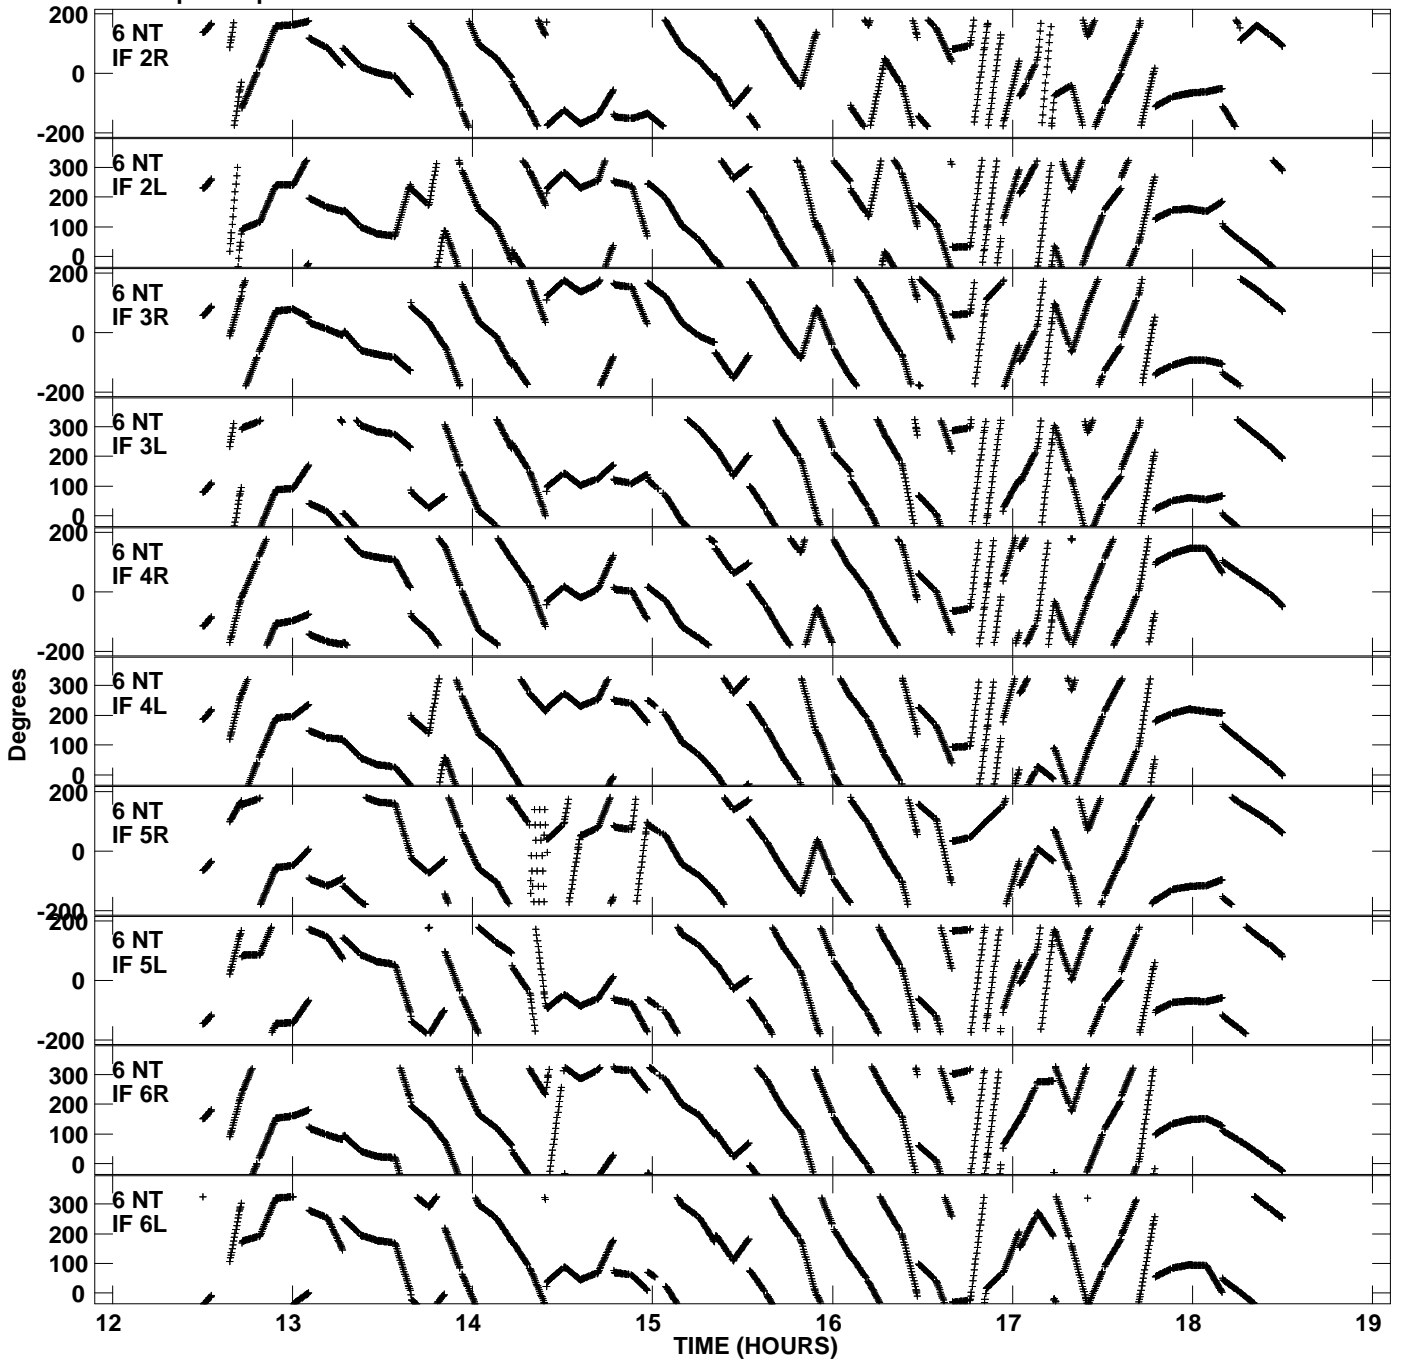

Plot file version 1 created 11-NOV-2013 15:09:03  
Gain phs vs UTC time for EP075G\_4.UVDATA.1  
CL 3 Rpol & Lpol IF 1 - 8

Plot file version 2 created 11-NOV-2013 15:09:03  
Gain phs vs UTC time for EP075G\_4.UVDATA.1  
CL 3 Rpol & Lpol IF 1 - 8

Plot file version 3 created 11-NOV-2013 15:09:03  
Gain phs vs UTC time for EP075G\_4.UVDATA.1  
CL 3 Rpol & Lpol IF 1 - 8

Plot file version 4 created 11-NOV-2013 15:09:03  
Gain phs vs UTC time for EP075G\_4.UVDATA.1  
CL 3 Rpol & Lpol IF 1 - 8

Plot file version 5 created 11-NOV-2013 15:09:03  
Gain phs vs UTC time for EP075G\_4.UVDATA.1  
CL 3 Rpol & Lpol IF 1 - 8

Plot file version 6 created 11-NOV-2013 15:09:03  
Gain phs vs UTC time for EP075G\_4.UVDATA.1  
CL 3 Rpol & Lpol IF 1 - 8

Plot file version 7 created 11-NOV-2013 15:09:03  
Gain phs vs UTC time for EP075G\_4.UVDATA.1  
CL 3 Rpol & Lpol IF 1 - 8

Plot file version 8 created 11-NOV-2013 15:09:03  
Gain phs vs UTC time for EP075G\_4.UVDATA.1  
CL 3 Rpol & Lpol IF 1 - 8