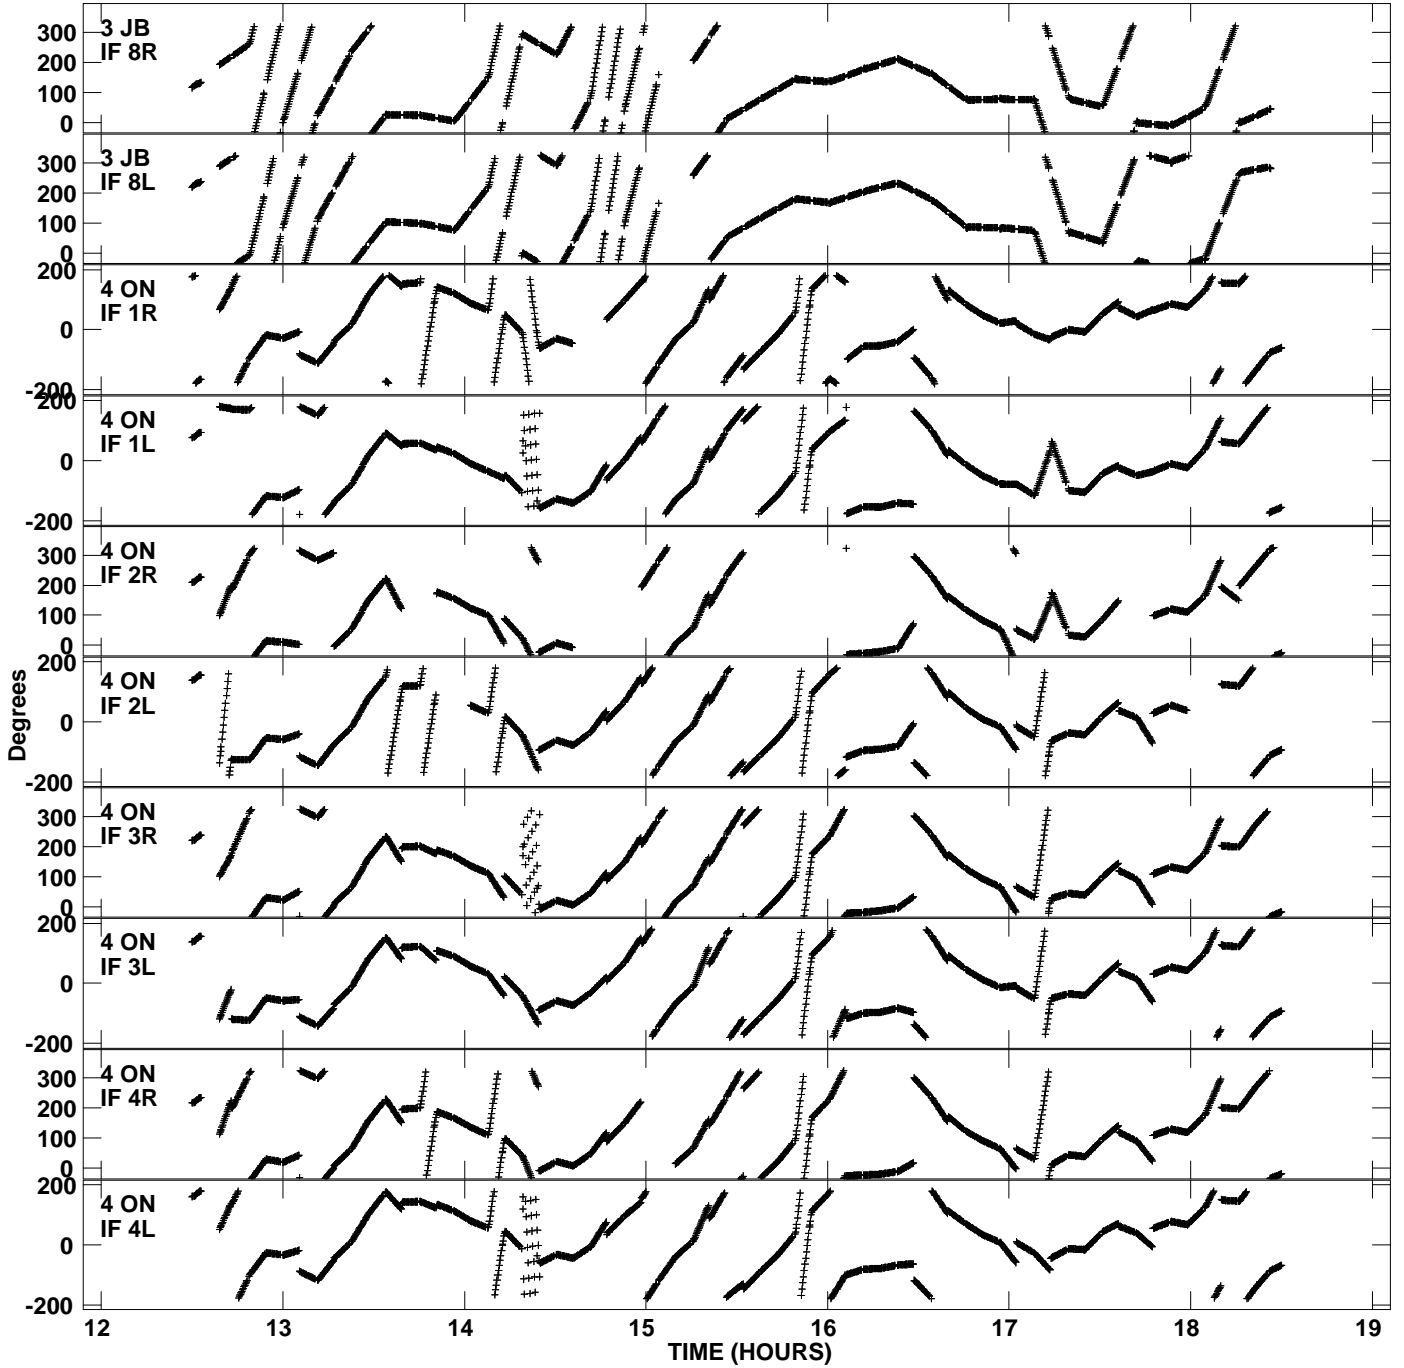

Plot file version 1 created 11-NOV-2013 15:09:03  
Gain phs vs UTC time for EP075G\_4.UVDATA.1  
CL 3 Rpol & Lpol IF 1 - 8

Plot file version 2 created 11-NOV-2013 15:09:03  
Gain phs vs UTC time for EP075G\_4.UVDATA.1  
CL 3 Rpol & Lpol IF 1 - 8

Plot file version 3 created 11-NOV-2013 15:09:03  
Gain phs vs UTC time for EP075G\_4.UVDATA.1  
CL 3 Rpol & Lpol IF 1 - 8

Plot file version 4 created 11-NOV-2013 15:09:03  
Gain phs vs UTC time for EP075G\_4.UVDATA.1  
CL 3 Rpol & Lpol IF 1 - 8

Plot file version 5 created 11-NOV-2013 15:09:03  
Gain phs vs UTC time for EP075G\_4.UVDATA.1  
CL 3 Rpol & Lpol IF 1 - 8

Plot file version 6 created 11-NOV-2013 15:09:03  
Gain phs vs UTC time for EP075G\_4.UVDATA.1  
CL 3 Rpol & Lpol IF 1 - 8

Plot file version 7 created 11-NOV-2013 15:09:03  
Gain phs vs UTC time for EP075G\_4.UVDATA.1  
CL 3 Rpol & Lpol IF 1 - 8

Plot file version 8 created 11-NOV-2013 15:09:03  
Gain phs vs UTC time for EP075G\_4.UVDATA.1  
CL 3 Rpol & Lpol IF 1 - 8