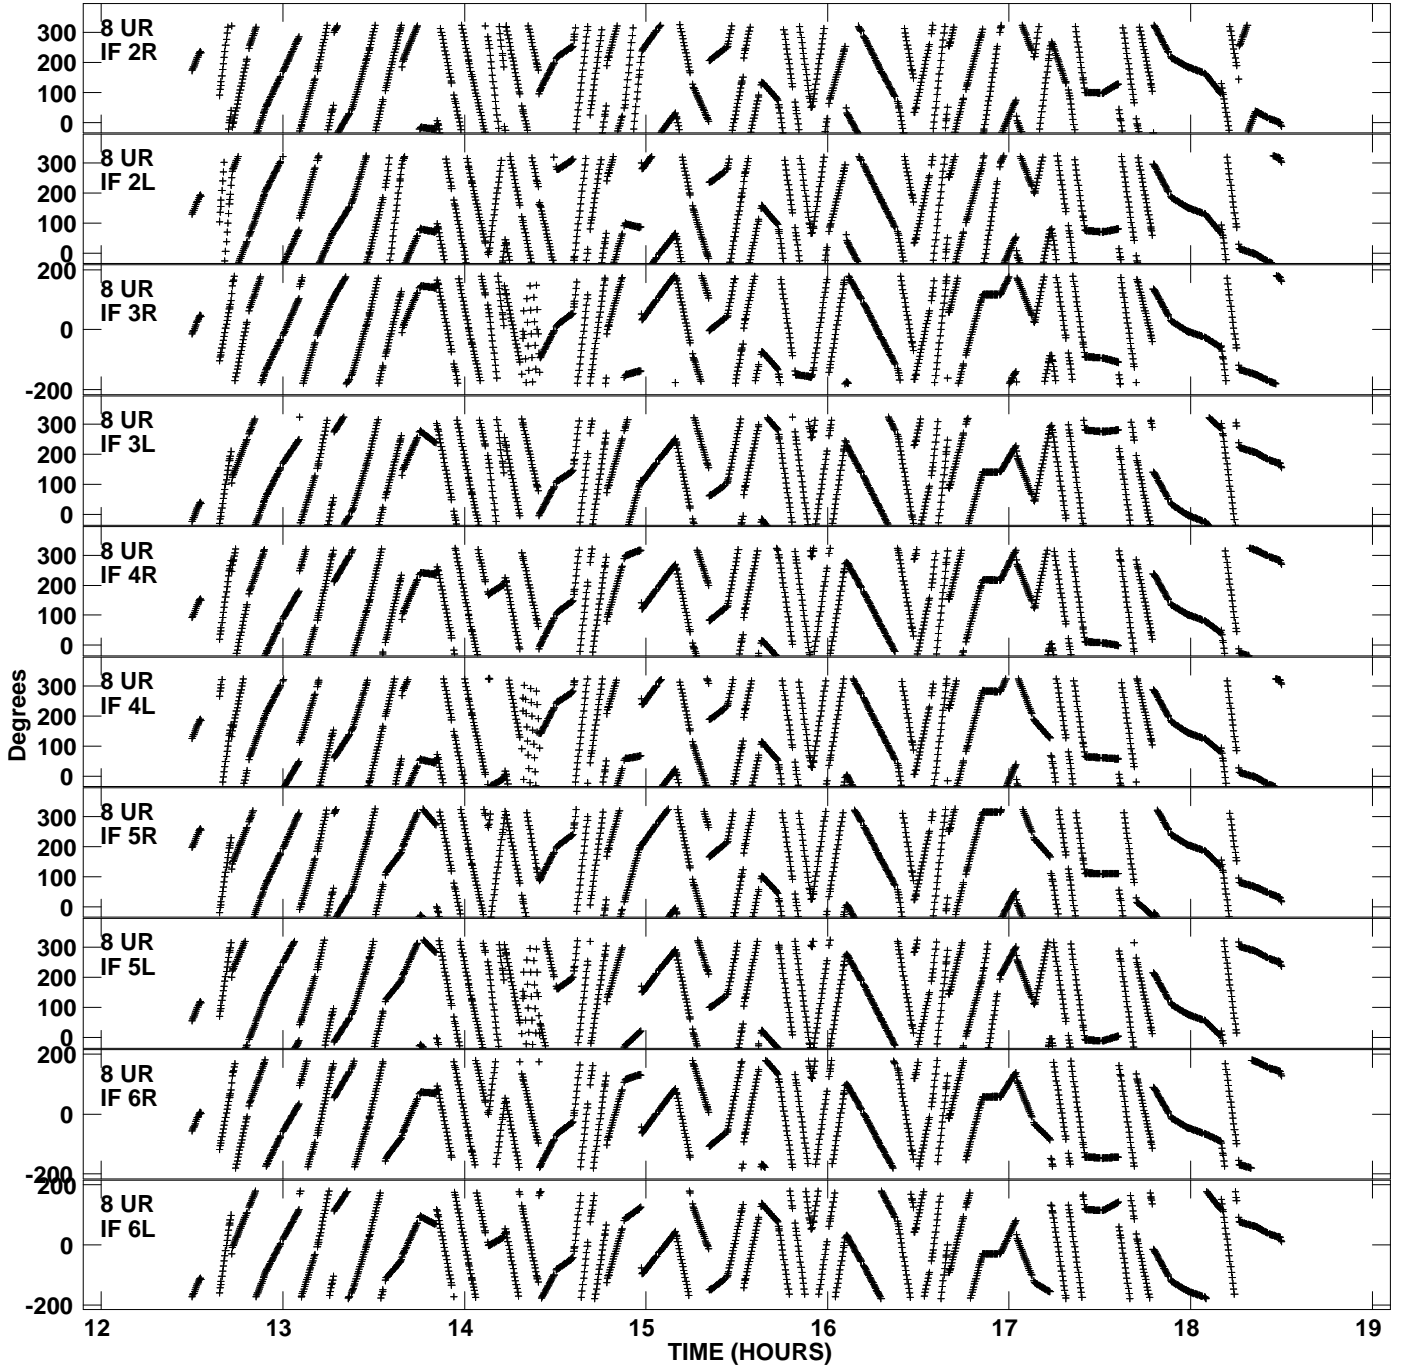

Plot file version 11 created 11-NOV-2013 15:09:03
Gain phs vs UTC time for EP075G_4.UVDATA.1
CL 3 Rpol & Lpol IF 1 - 8