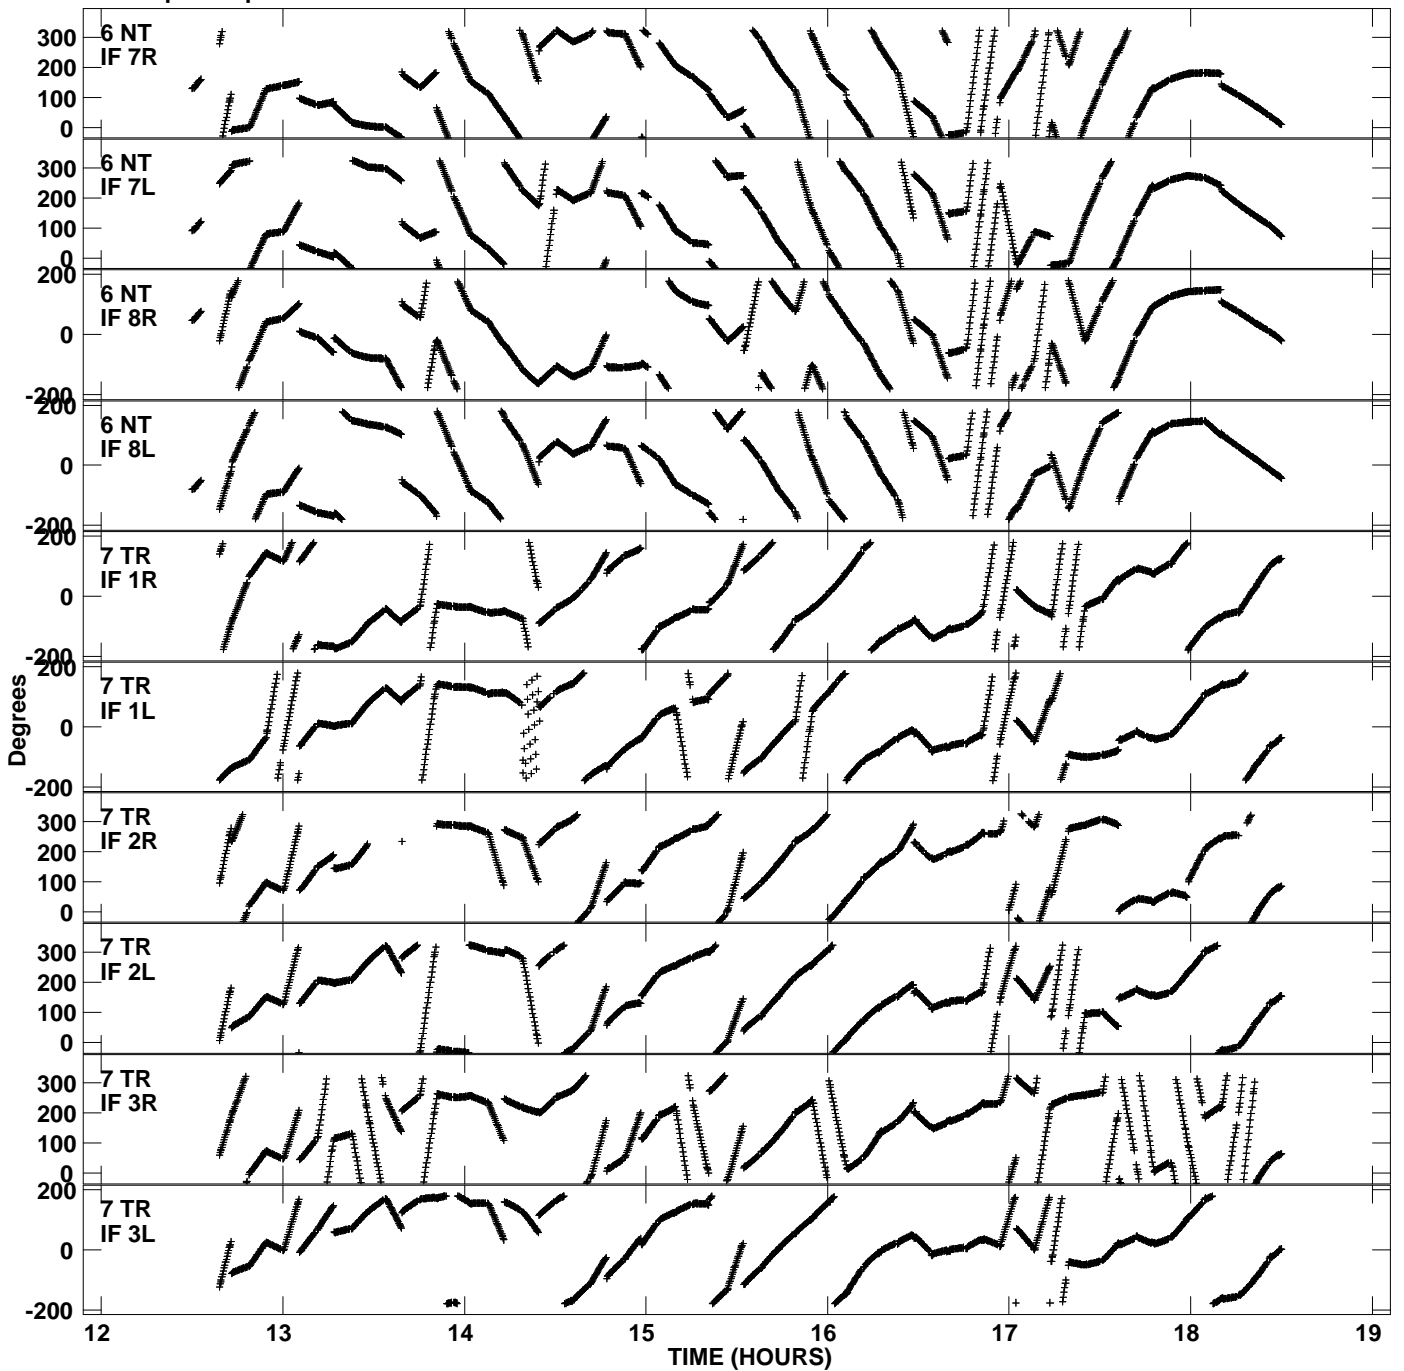

Plot file version 7 created 11-NOV-2013 15:09:03  
Gain phs vs UTC time for EP075G\_4.UVDATA.1  
CL 3 Rpol & Lpol IF 1 - 8

Plot file version 8 created 11-NOV-2013 15:09:03  
Gain phs vs UTC time for EP075G\_4.UVDATA.1  
CL 3 Rpol & Lpol IF 1 - 8

Plot file version 9 created 11-NOV-2013 15:09:03  
Gain phs vs UTC time for EP075G\_4.UVDATA.1  
CL 3 Rpol & Lpol IF 1 - 8

Plot file version 10 created 11-NOV-2013 15:09:03  
Gain phs vs UTC time for EP075G\_4.UVDATA.1  
CL 3 Rpol & Lpol IF 1 - 8