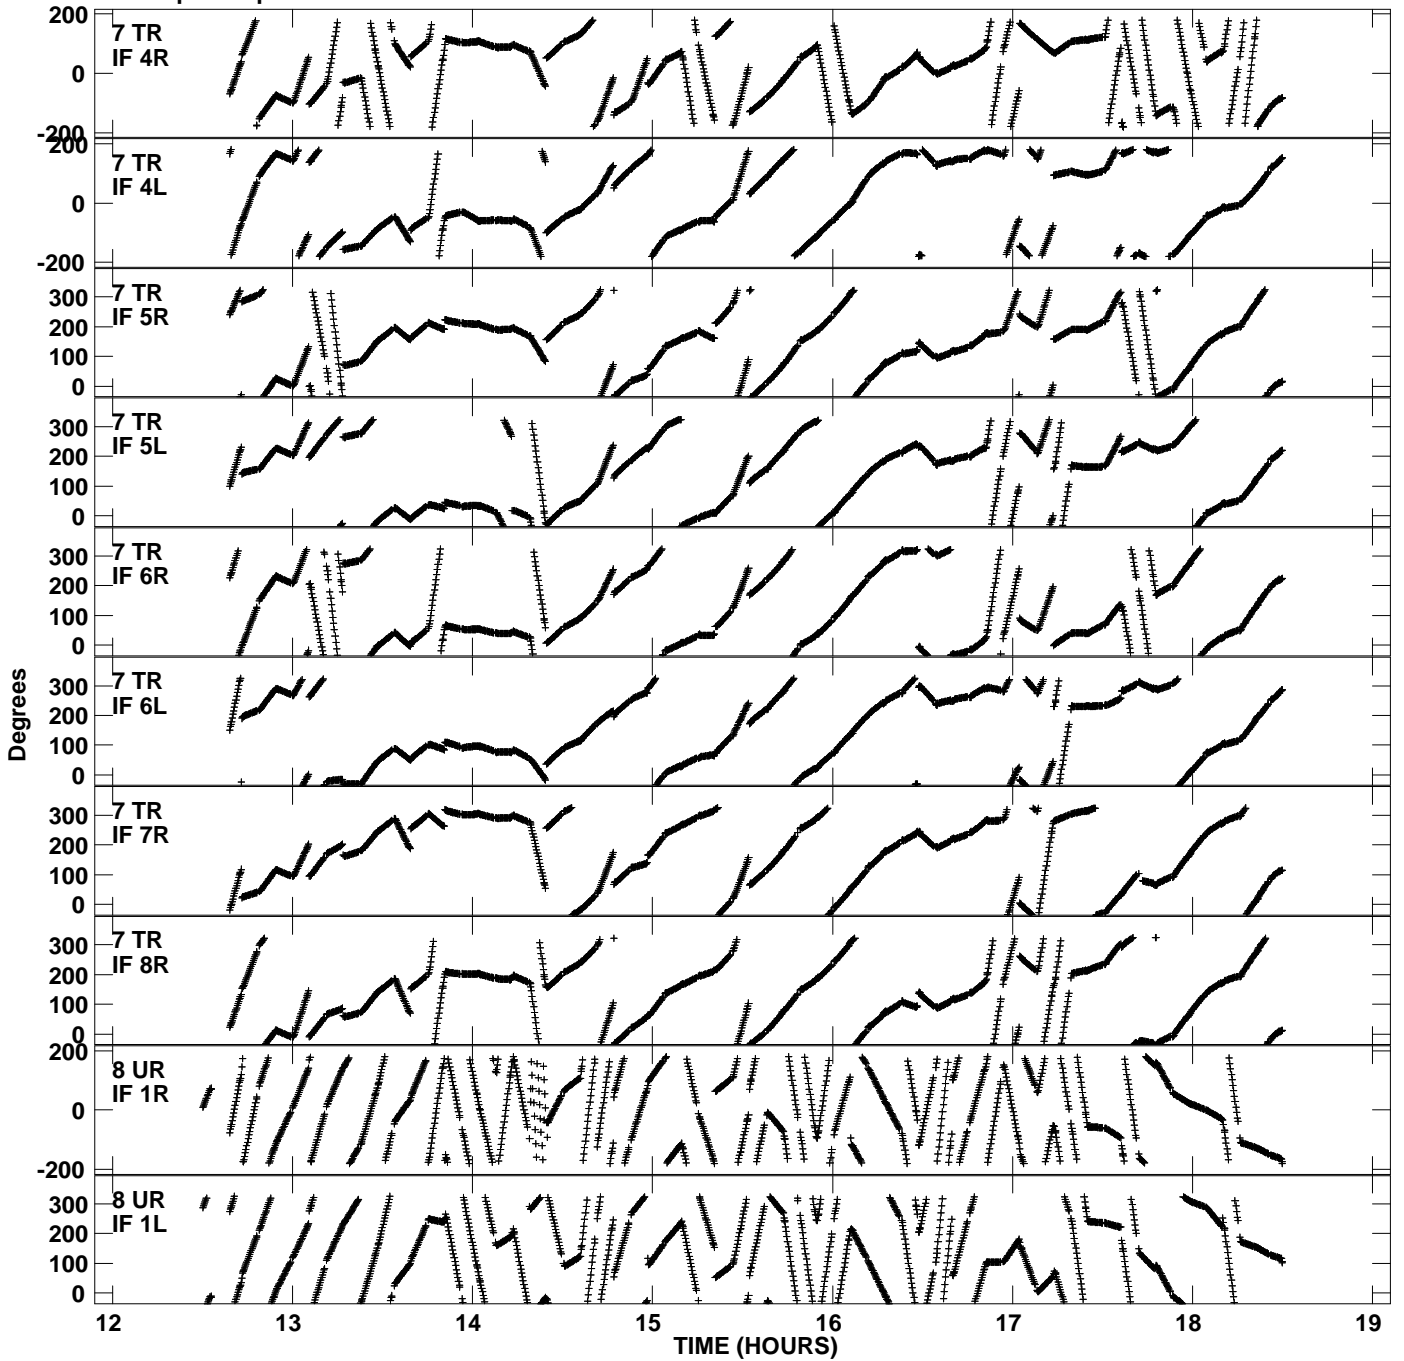

Plot file version 5 created 11-NOV-2013 15:09:03  
Gain phs vs UTC time for EP075G\_4.UVDATA.1  
CL 3 Rpol & Lpol IF 1 - 8

Plot file version 6 created 11-NOV-2013 15:09:03  
Gain phs vs UTC time for EP075G\_4.UVDATA.1  
CL 3 Rpol & Lpol IF 1 - 8

Plot file version 7 created 11-NOV-2013 15:09:03  
Gain phs vs UTC time for EP075G\_4.UVDATA.1  
CL 3 Rpol & Lpol IF 1 - 8

Plot file version 8 created 11-NOV-2013 15:09:03  
Gain phs vs UTC time for EP075G\_4.UVDATA.1  
CL 3 Rpol & Lpol IF 1 - 8

Plot file version 9 created 11-NOV-2013 15:09:03  
Gain phs vs UTC time for EP075G\_4.UVDATA.1  
CL 3 Rpol & Lpol IF 1 - 8

Plot file version 10 created 11-NOV-2013 15:09:03  
Gain phs vs UTC time for EP075G\_4.UVDATA.1  
CL 3 Rpol & Lpol IF 1 - 8

Plot file version 11 created 11-NOV-2013 15:09:03  
Gain phs vs UTC time for EP075G\_4.UVDATA.1  
CL 3 Rpol & Lpol IF 1 - 8

Plot file version 12 created 11-NOV-2013 15:09:03  
Gain phs vs UTC time for EP075G\_4.UVDATA.1  
CL 3 Rpol & Lpol IF 1 - 8