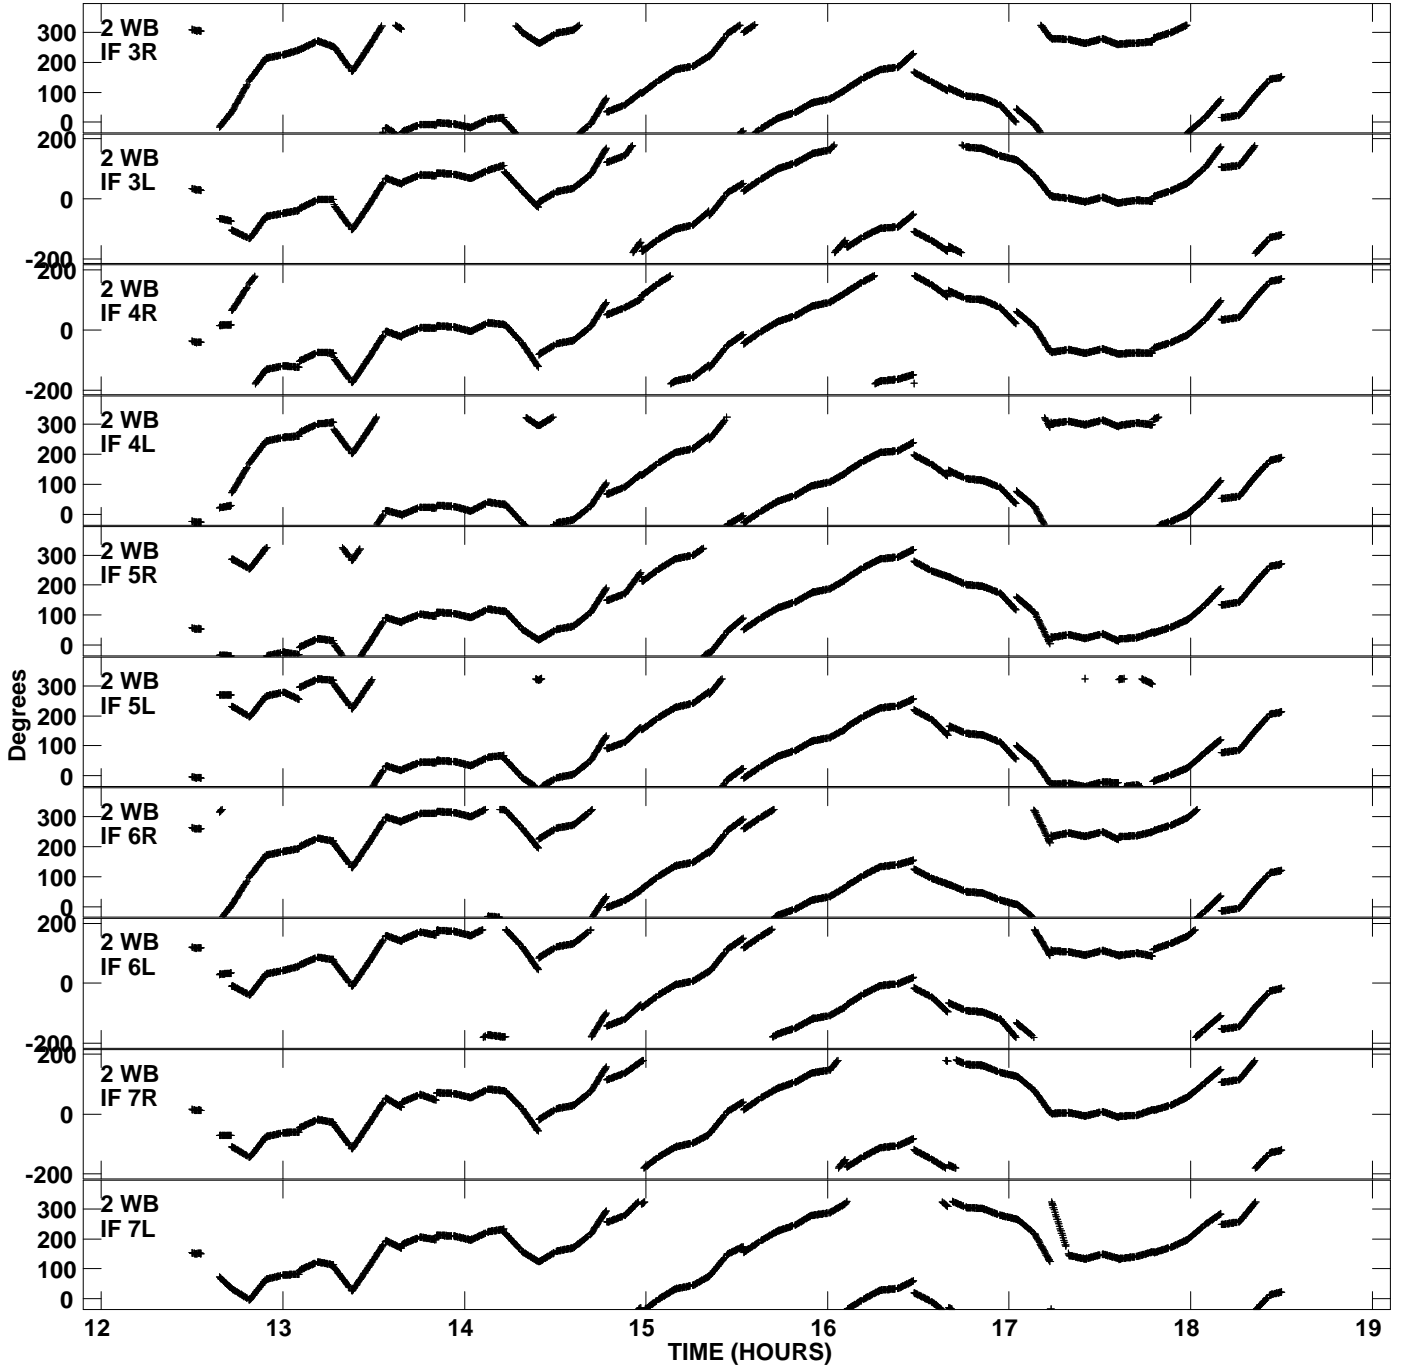

Plot file version 1 created 11-NOV-2013 15:09:03  
Gain phs vs UTC time for EP075G\_4.UVDATA.1  
CL 3 Rpol & Lpol IF 1 - 8

Plot file version 2 created 11-NOV-2013 15:09:03  
Gain phs vs UTC time for EP075G\_4.UVDATA.1  
CL 3 Rpol & Lpol IF 1 - 8

Plot file version 3 created 11-NOV-2013 15:09:03  
Gain phs vs UTC time for EP075G\_4.UVDATA.1  
CL 3 Rpol & Lpol IF 1 - 8

Plot file version 4 created 11-NOV-2013 15:09:03  
Gain phs vs UTC time for EP075G\_4.UVDATA.1  
CL 3 Rpol & Lpol IF 1 - 8

Plot file version 5 created 11-NOV-2013 15:09:03  
Gain phs vs UTC time for EP075G\_4.UVDATA.1  
CL 3 Rpol & Lpol IF 1 - 8

Plot file version 6 created 11-NOV-2013 15:09:03  
Gain phs vs UTC time for EP075G\_4.UVDATA.1  
CL 3 Rpol & Lpol IF 1 - 8

Plot file version 7 created 11-NOV-2013 15:09:03  
Gain phs vs UTC time for EP075G\_4.UVDATA.1  
CL 3 Rpol & Lpol IF 1 - 8

Plot file version 8 created 11-NOV-2013 15:09:03  
Gain phs vs UTC time for EP075G\_4.UVDATA.1  
CL 3 Rpol & Lpol IF 1 - 8