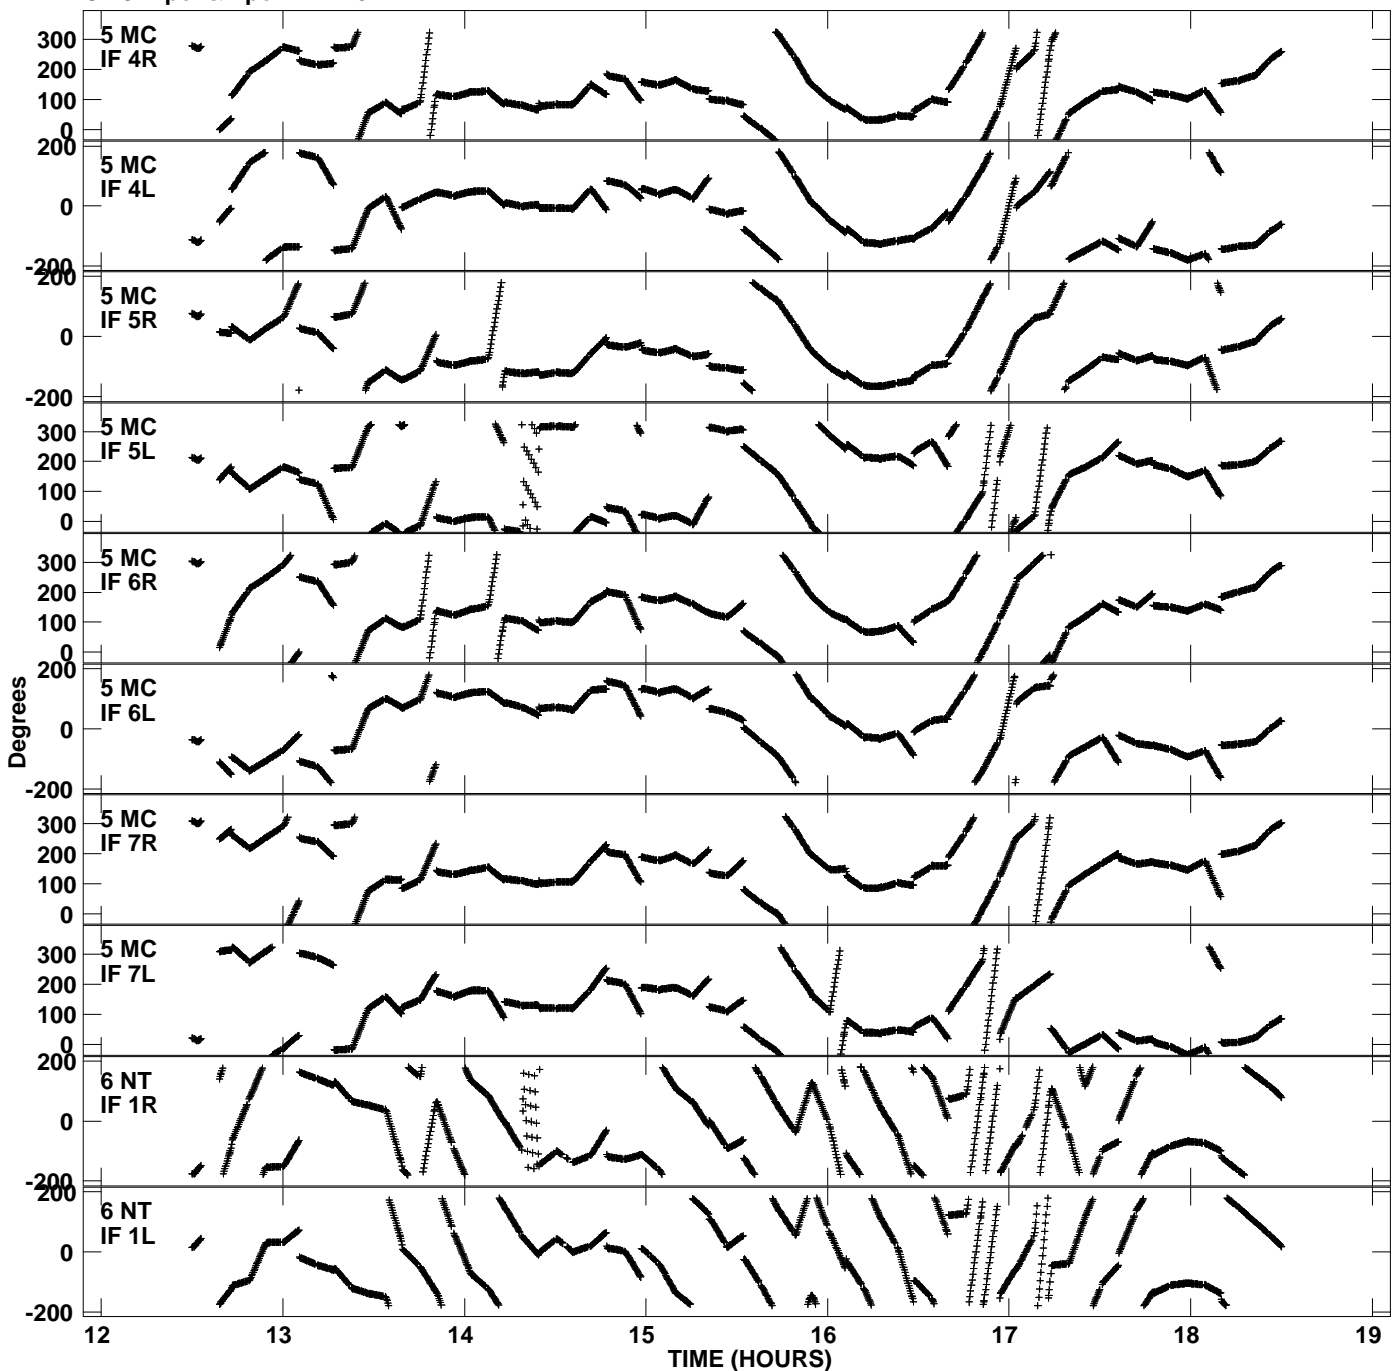

Plot file version 1 created 11-NOV-2013 15:09:03  
Gain phs vs UTC time for EP075G\_4.UVDATA.1  
CL 3 Rpol & Lpol IF 1 - 8

Plot file version 2 created 11-NOV-2013 15:09:03  
Gain phs vs UTC time for EP075G\_4.UVDATA.1  
CL 3 Rpol & Lpol IF 1 - 8

Plot file version 3 created 11-NOV-2013 15:09:03  
Gain phs vs UTC time for EP075G\_4.UVDATA.1  
CL 3 Rpol & Lpol IF 1 - 8

Plot file version 4 created 11-NOV-2013 15:09:03  
Gain phs vs UTC time for EP075G\_4.UVDATA.1  
CL 3 Rpol & Lpol IF 1 - 8

Plot file version 5 created 11-NOV-2013 15:09:03  
Gain phs vs UTC time for EP075G\_4.UVDATA.1  
CL 3 Rpol & Lpol IF 1 - 8

Plot file version 6 created 11-NOV-2013 15:09:03  
Gain phs vs UTC time for EP075G\_4.UVDATA.1  
CL 3 Rpol & Lpol IF 1 - 8

Plot file version 7 created 11-NOV-2013 15:09:03  
Gain phs vs UTC time for EP075G\_4.UVDATA.1  
CL 3 Rpol & Lpol IF 1 - 8

Plot file version 8 created 11-NOV-2013 15:09:03  
Gain phs vs UTC time for EP075G\_4.UVDATA.1  
CL 3 Rpol & Lpol IF 1 - 8