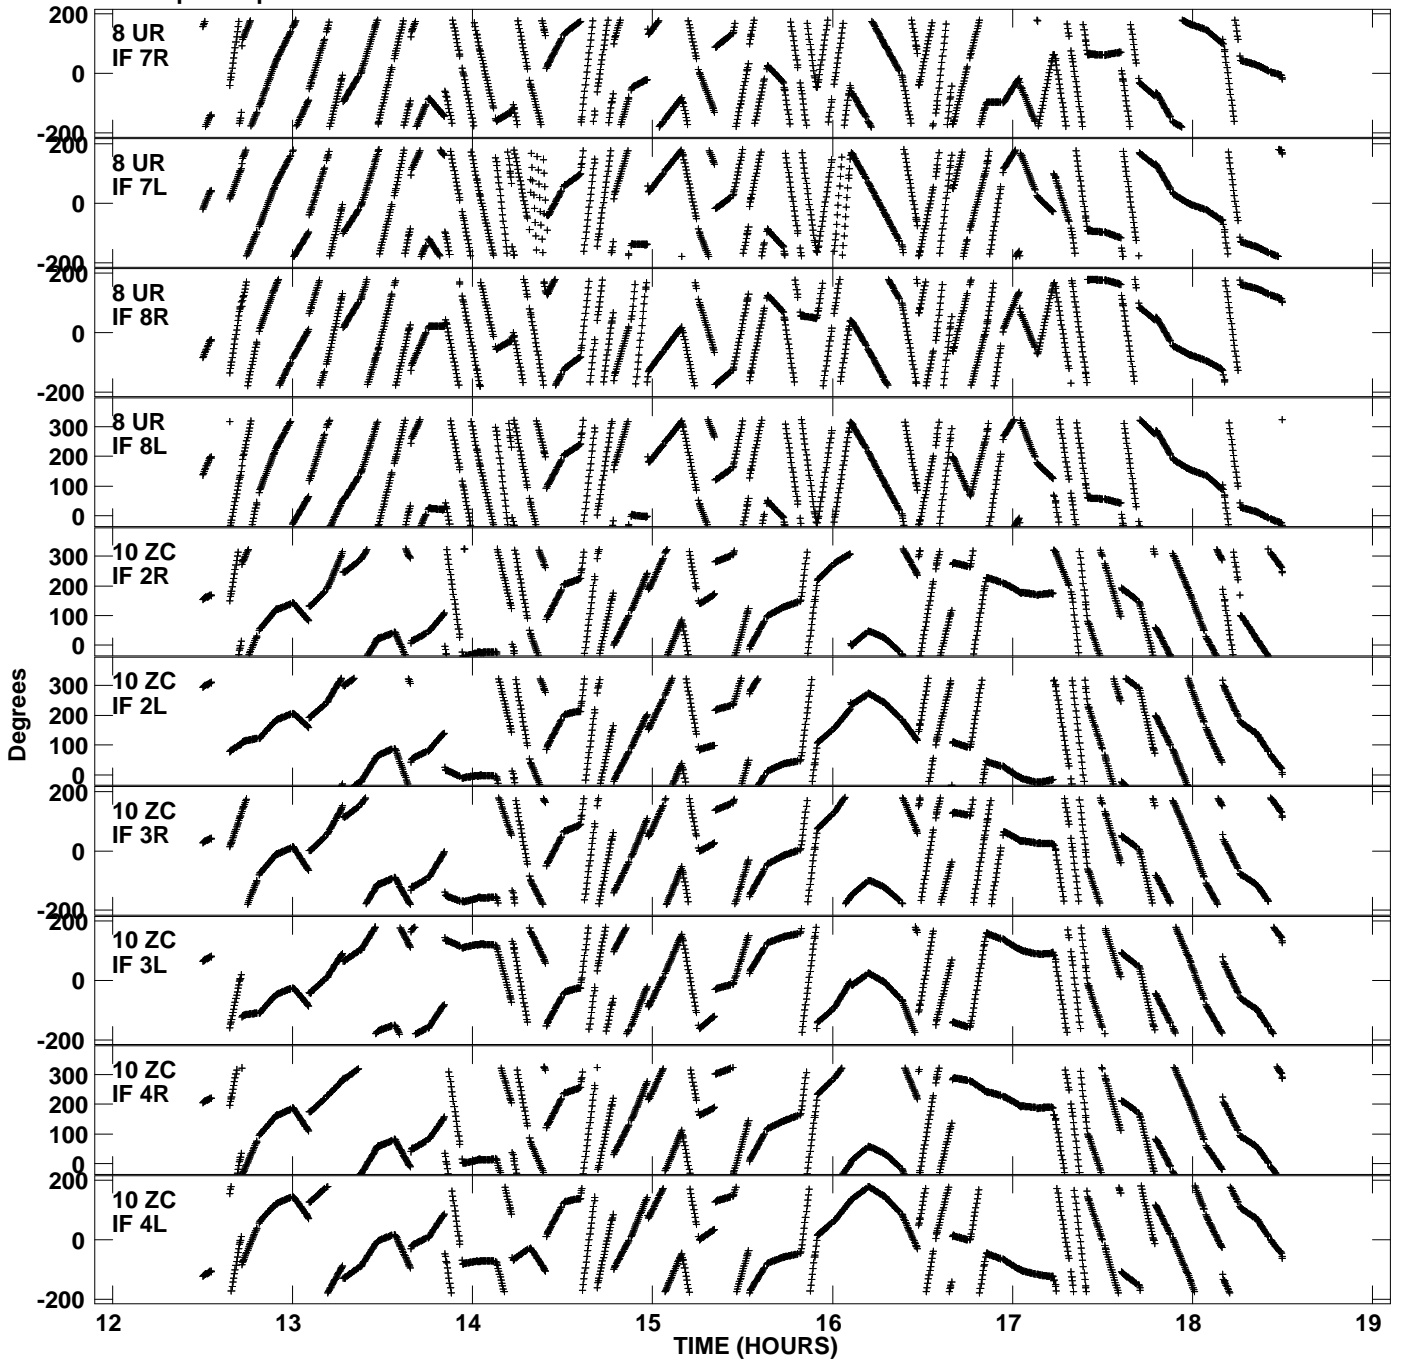

Plot file version 12 created 11-NOV-2013 15:09:03
Gain phs vs UTC time for EP075G_4.UVDATA.1
CL 3 Rpol & Lpol IF 1 - 8