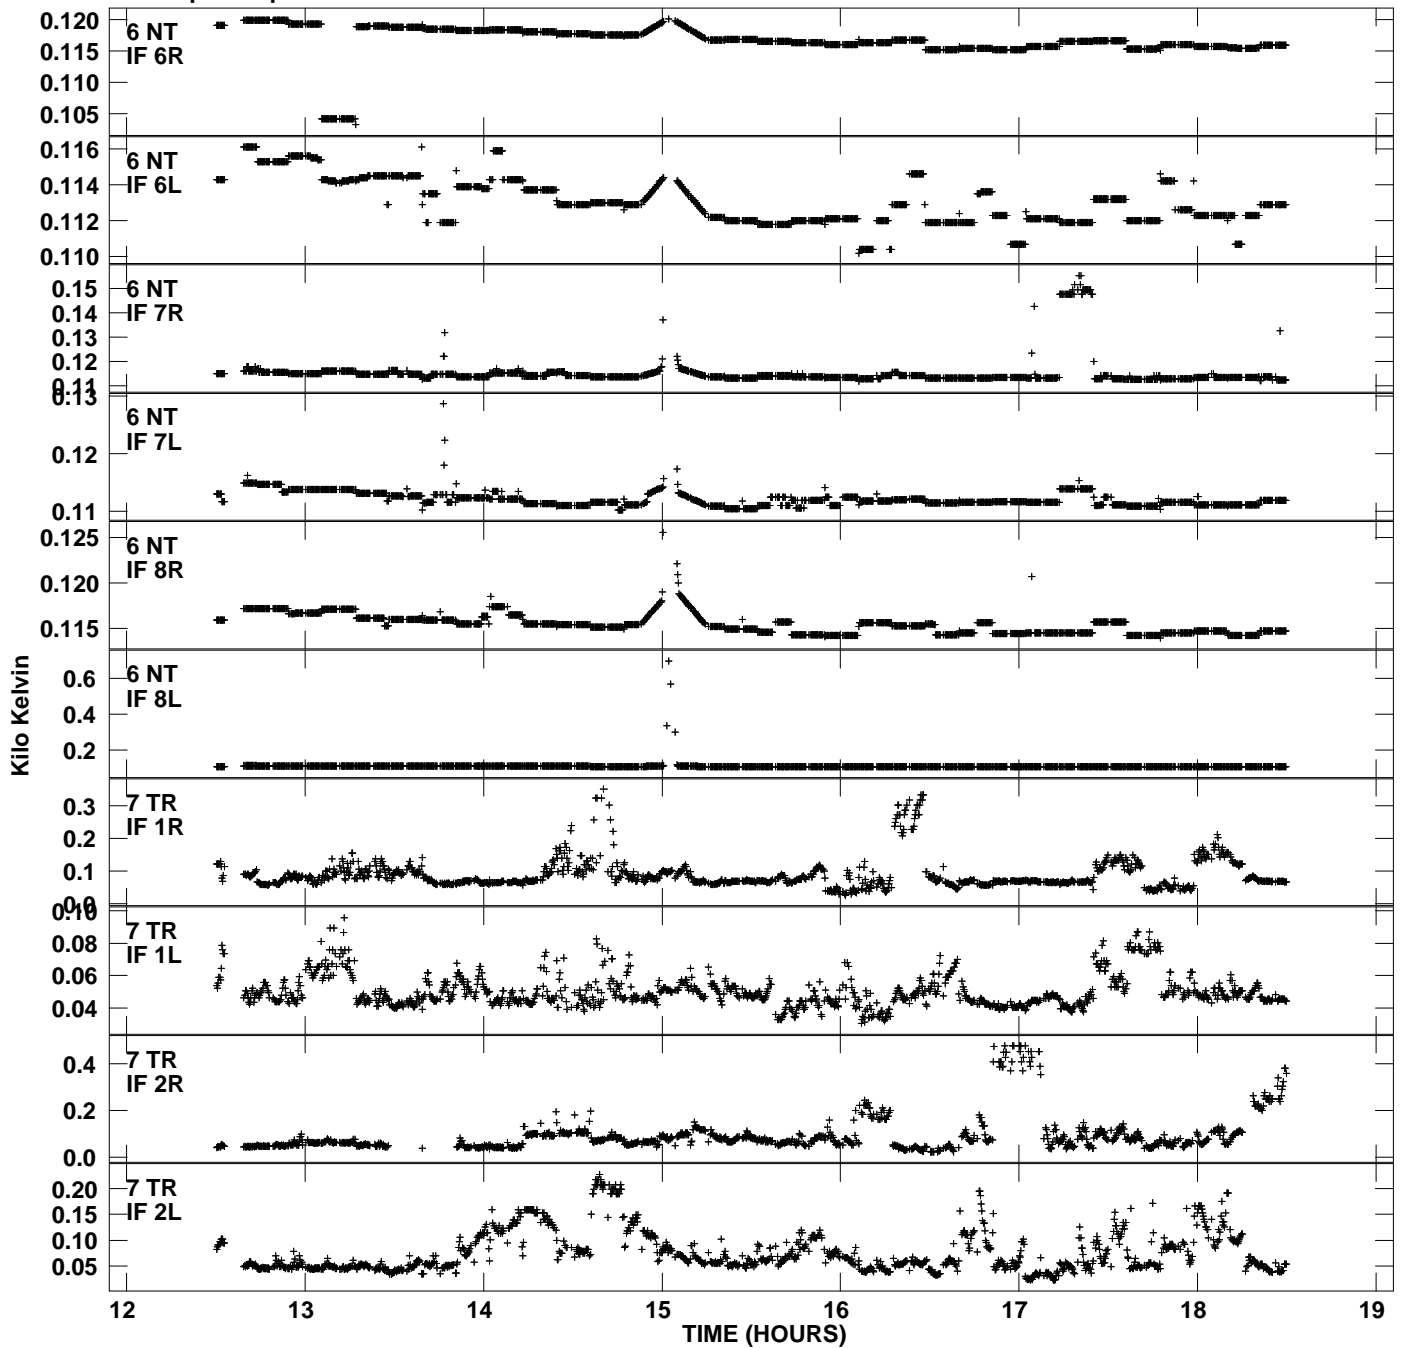

Plot file version 10 created 08-NOV-2013 16:44:17
Tsys vs UTC time for EP075G_4.UVDATA.1
TY 1 Rpol & Lpol IF 1 - 8