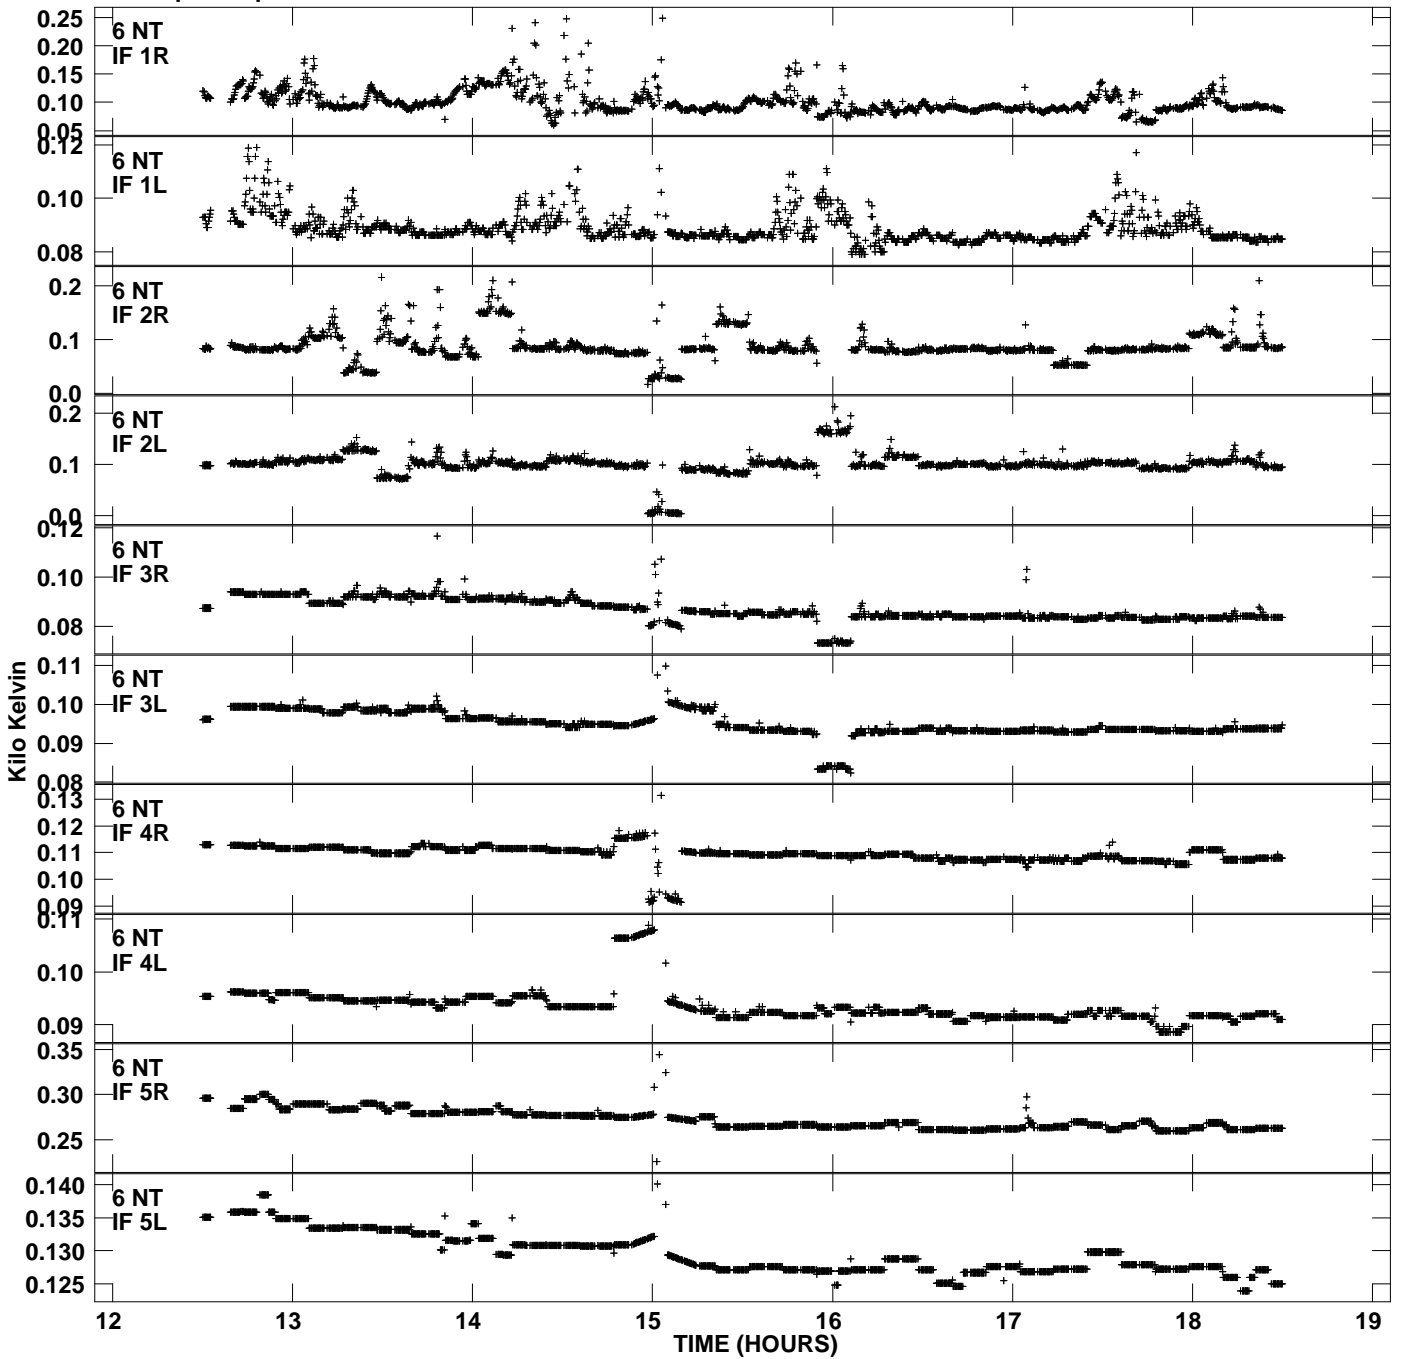

Plot file version 9 created 08-NOV-2013 16:44:17
Tsyst vs UTC time for EP075G_4.UVDATA.1
TY 1 Rpol & Lpol IF 1 - 8