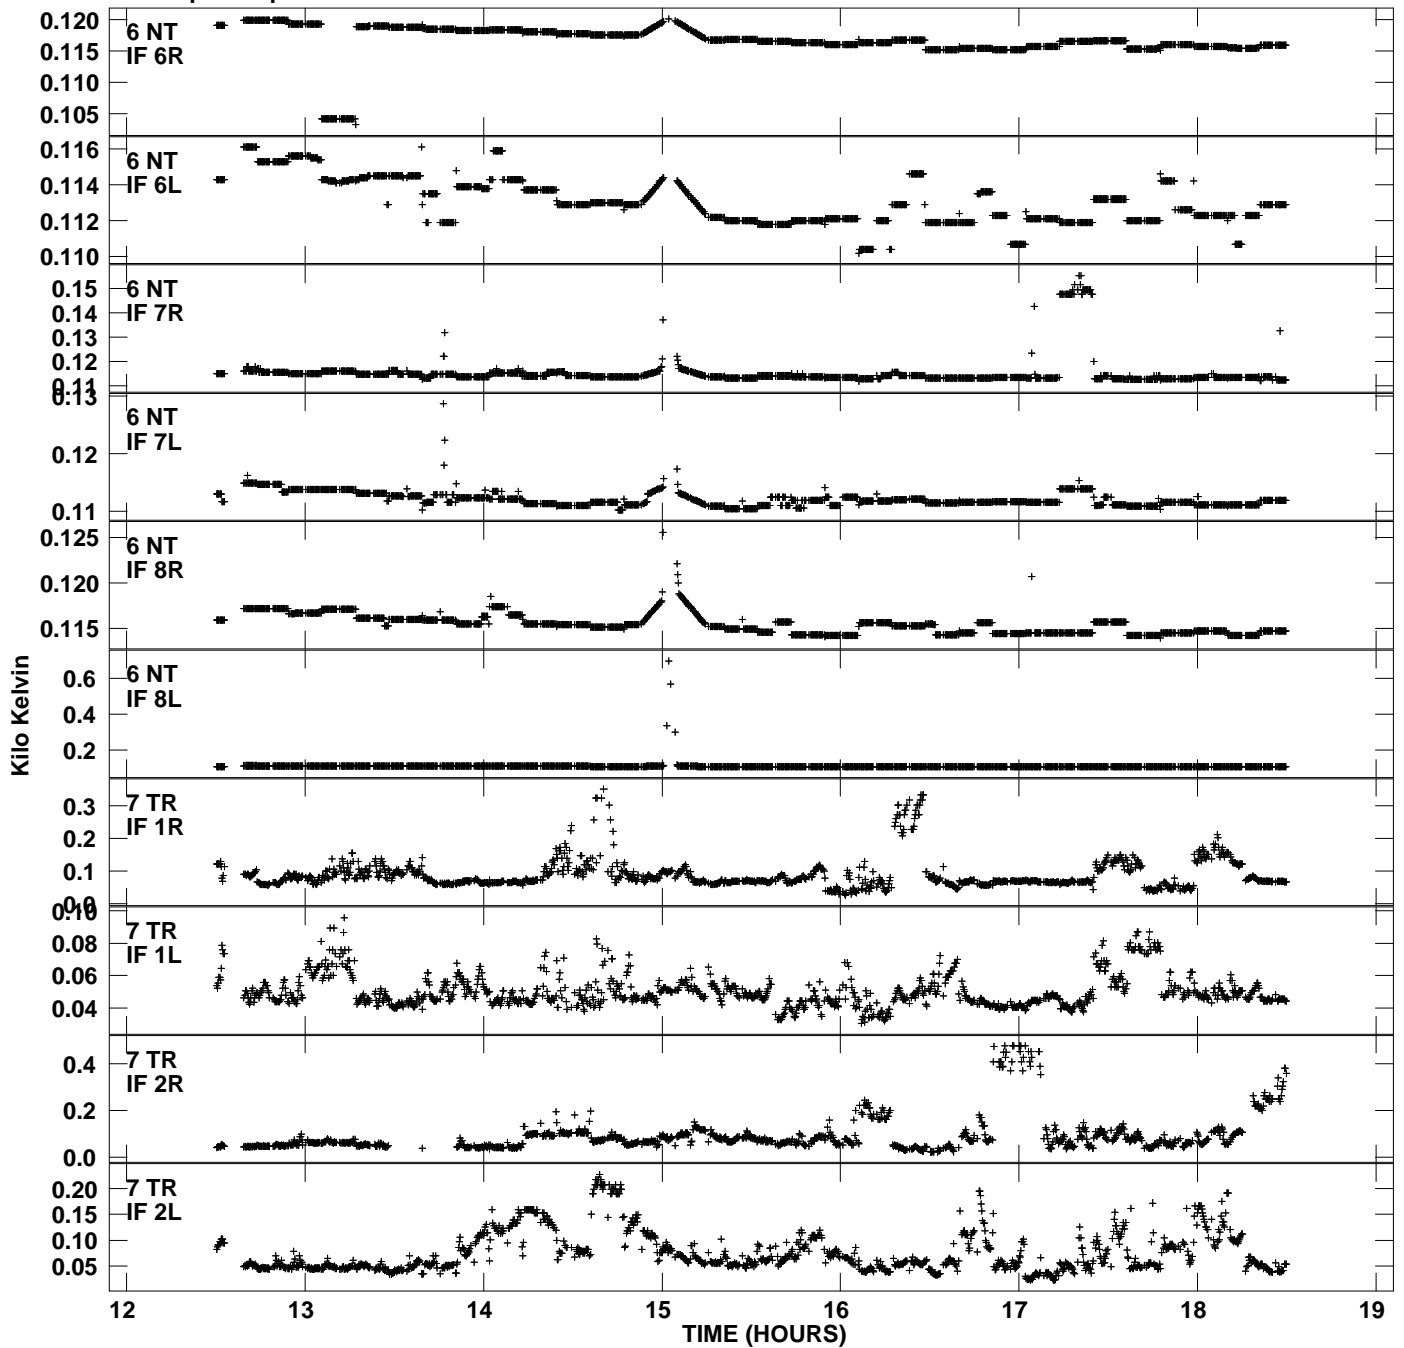

Plot file version 10 created 08-NOV-2013 16:56:31
Tsys vs UTC time for EP075G_5.UVDATA.1
TY 1 Rpol & Lpol IF 1 - 8