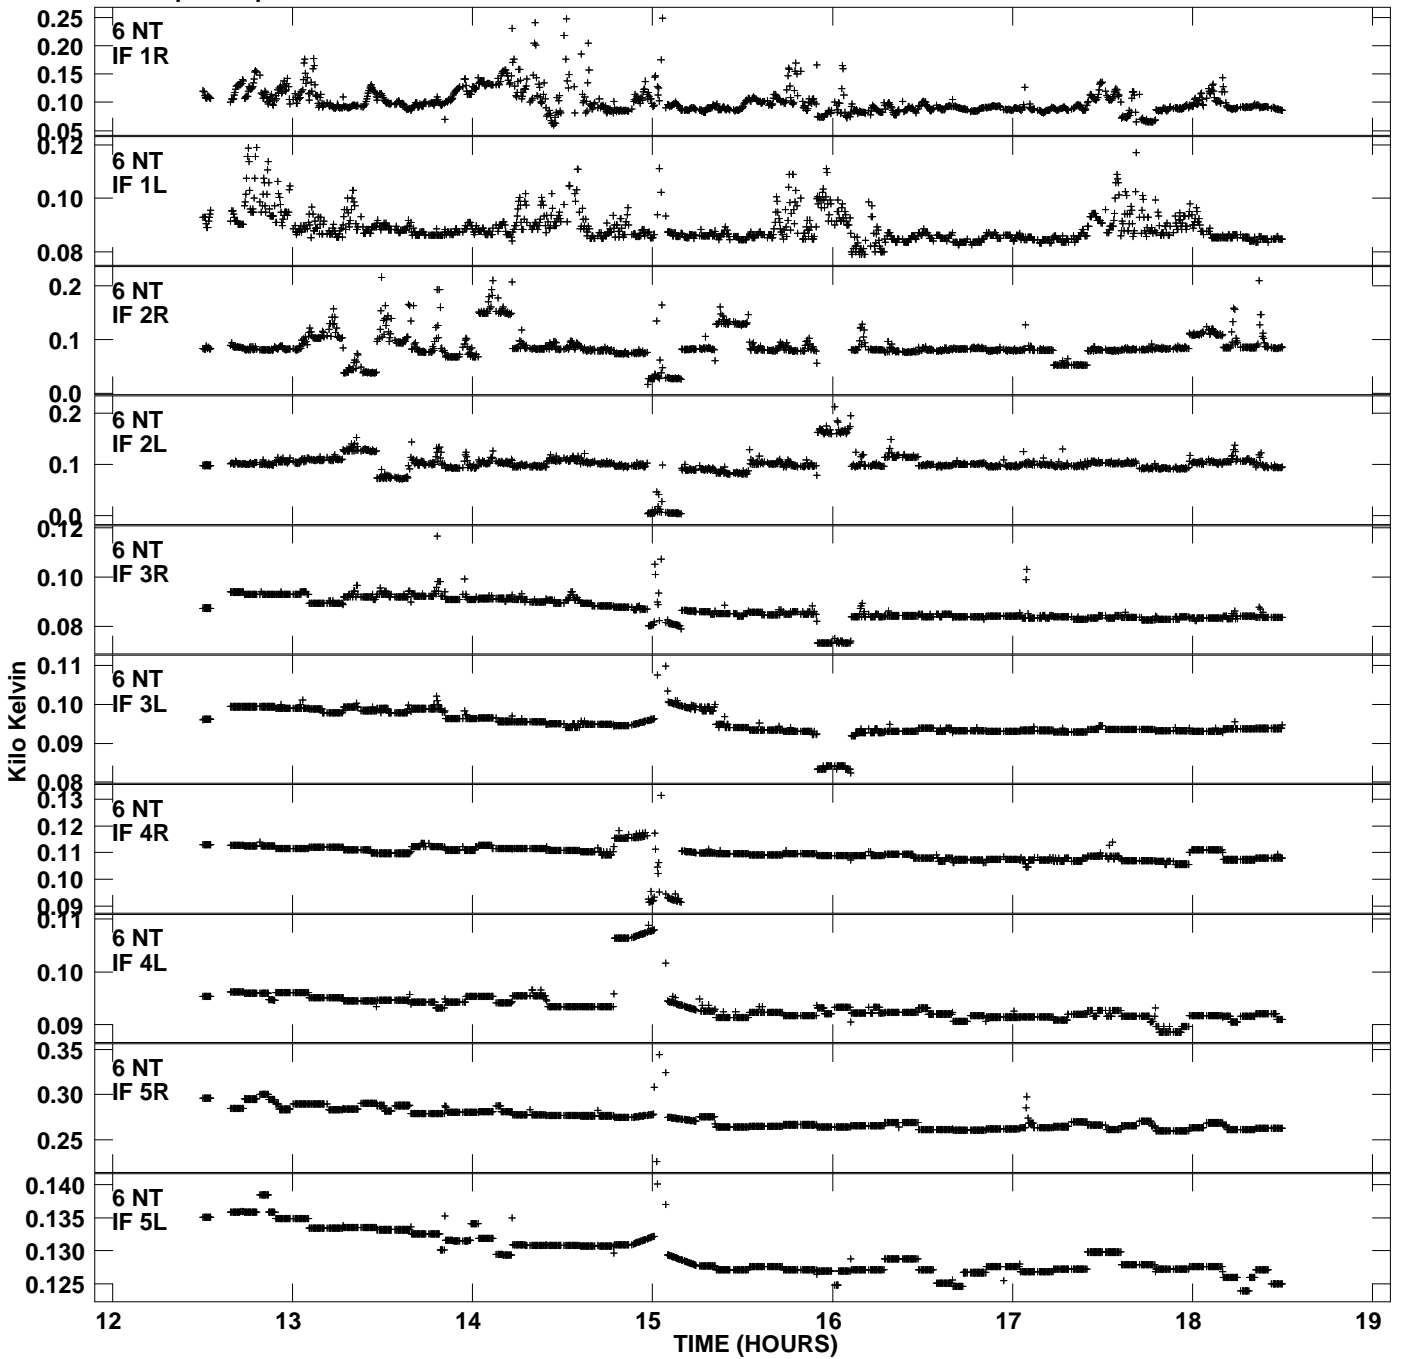

Plot file version 9 created 08-NOV-2013 16:56:31
Tsyst vs UTC time for EP075G_5.UVDATA.1
TY 1 Rpol & Lpol IF 1 - 8