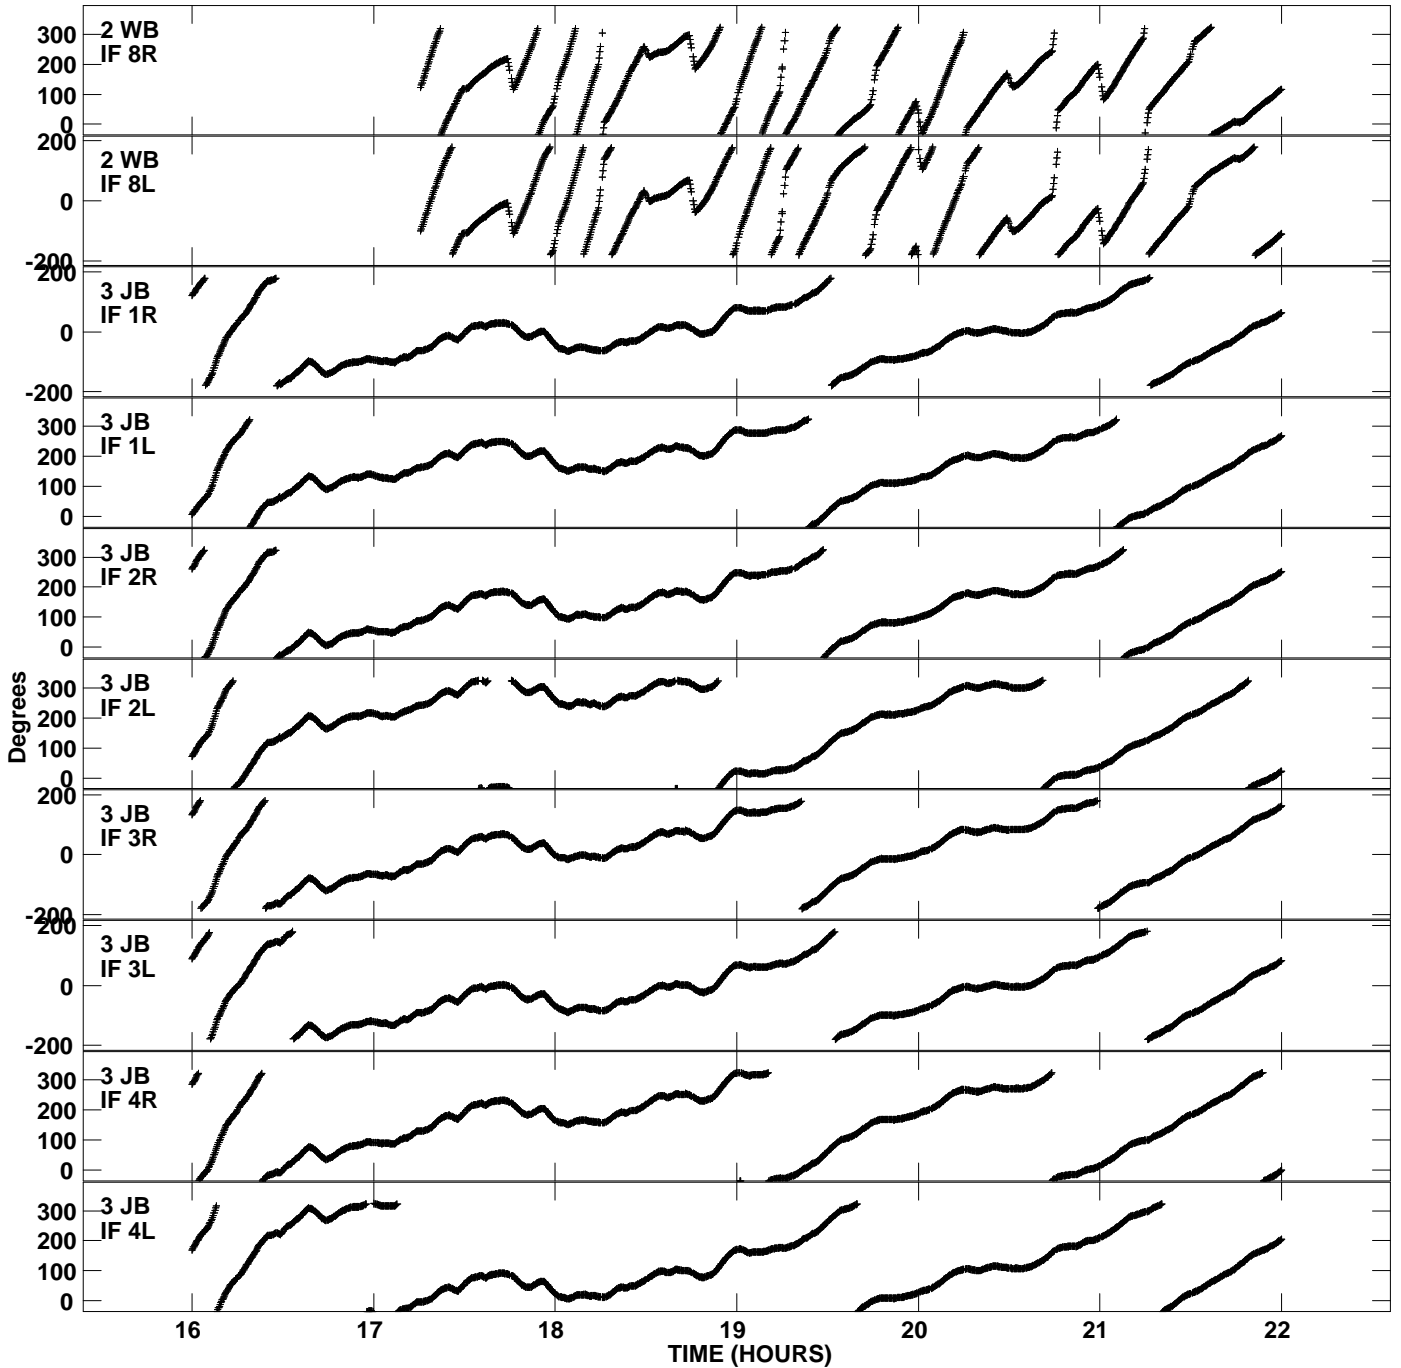

Plot file version 1 created 26-NOV-2012 11:27:42
Gain phs vs UTC time for EP077_2.UVDATA.1
CL 3 Rpol & Lpol IF 1 - 8

Plot file version 2 created 26-NOV-2012 11:27:42
Gain phs vs UTC time for EP077_2.UVDATA.1
CL 3 Rpol & Lpol IF 1 - 8

Plot file version 3 created 26-NOV-2012 11:27:42
Gain phs vs UTC time for EP077_2.UVDATA.1
CL 3 Rpol & Lpol IF 1 - 8

Plot file version 4 created 26-NOV-2012 11:27:42
Gain phs vs UTC time for EP077_2.UVDATA.1
CL 3 Rpol & Lpol IF 1 - 8

Plot file version 5 created 26-NOV-2012 11:27:42
Gain phs vs UTC time for EP077_2.UVDATA.1
CL 3 Rpol & Lpol IF 1 - 8

Plot file version 6 created 26-NOV-2012 11:27:42
Gain phs vs UTC time for EP077_2.UVDATA.1
CL 3 Rpol & Lpol IF 1 - 8

Plot file version 7 created 26-NOV-2012 11:27:42
Gain phs vs UTC time for EP077_2.UVDATA.1
CL 3 Rpol & Lpol IF 1 - 8

Plot file version 8 created 26-NOV-2012 11:27:42
Gain phs vs UTC time for EP077_2.UVDATA.1
CL 3 Rpol & Lpol IF 1 - 8